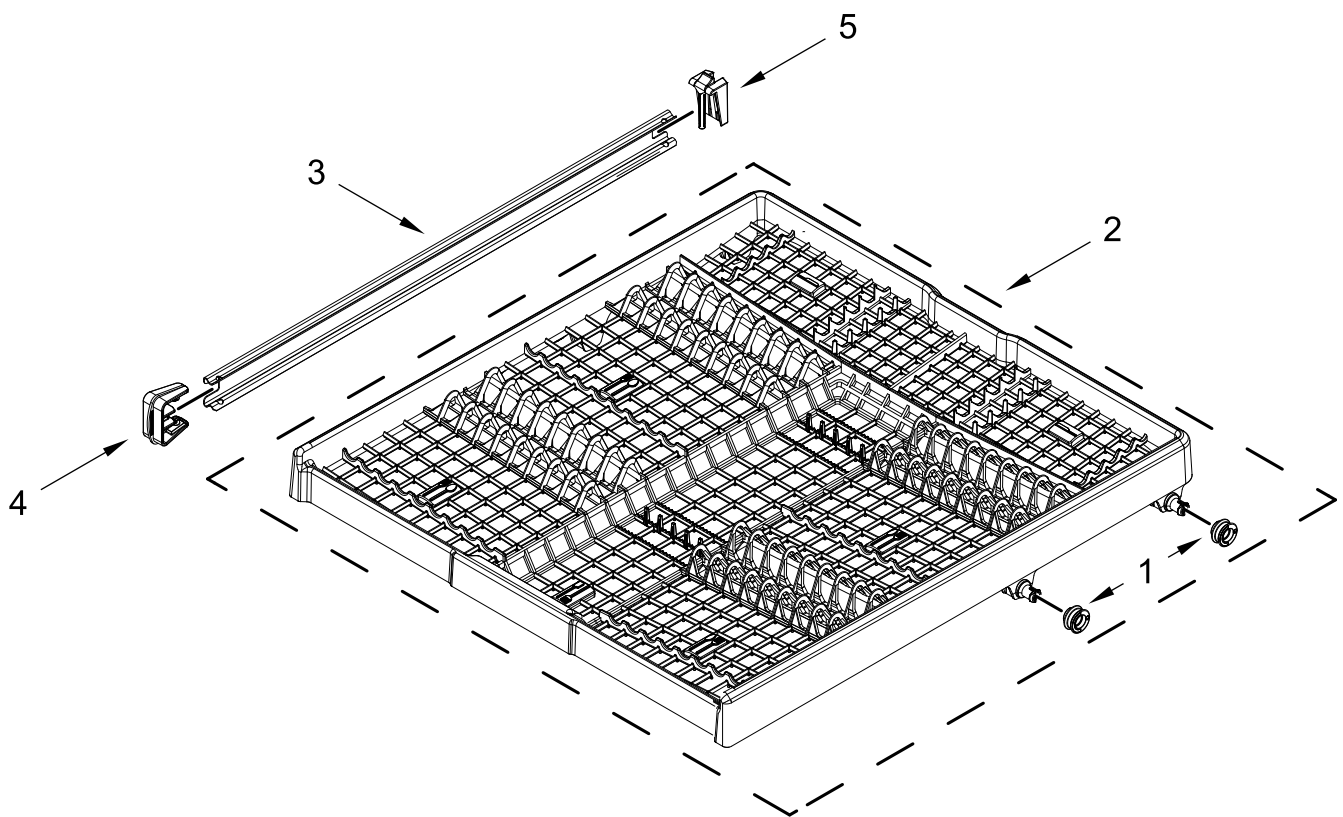

UPPER RACK AND TRACK PARTS

UPPER RACK AND TRACK PARTS

<u>Illus.</u> <u>No.</u>	<u>Part No.</u>	<u>Description</u>	<u>Illus.</u> <u>No.</u>	<u>Part No.</u>	<u>Description</u>	<u>Illus.</u> <u>No.</u>	<u>Part No.</u>	<u>Description</u>
1	W10847876	Dishrack, Upper	6	W11268105	Rack Adjuster (Left)	9	W11179753	Clip, Pivot
2	W11441109	Track, Dishrack		W11268101	Rack Adjuster (Right)	10	W11180178	Leveler, Adjuster Arm
3	W11180605	Clip, Adjuster Arm	7	W11186528	Tine Row, Fold Down	11	W11267702	Button, Adjuster Arm
4	W11084872	Track Stop, Rear	8	W11179794	Positioner	12	W11048219	Wheel
5	W11084874	Track Stop, Front						

LOWER RACK PARTS

LOWER RACK PARTS

<u>Illus.</u> <u>No.</u>	<u>Part No.</u>	<u>Description</u>
1	W11773654	Dishrack, Lower
2	W11133747	Wheel and Transport Assembly
3	W11740261	Silverware Basket

THIRD LEVEL RACK AND TRACK PARTS