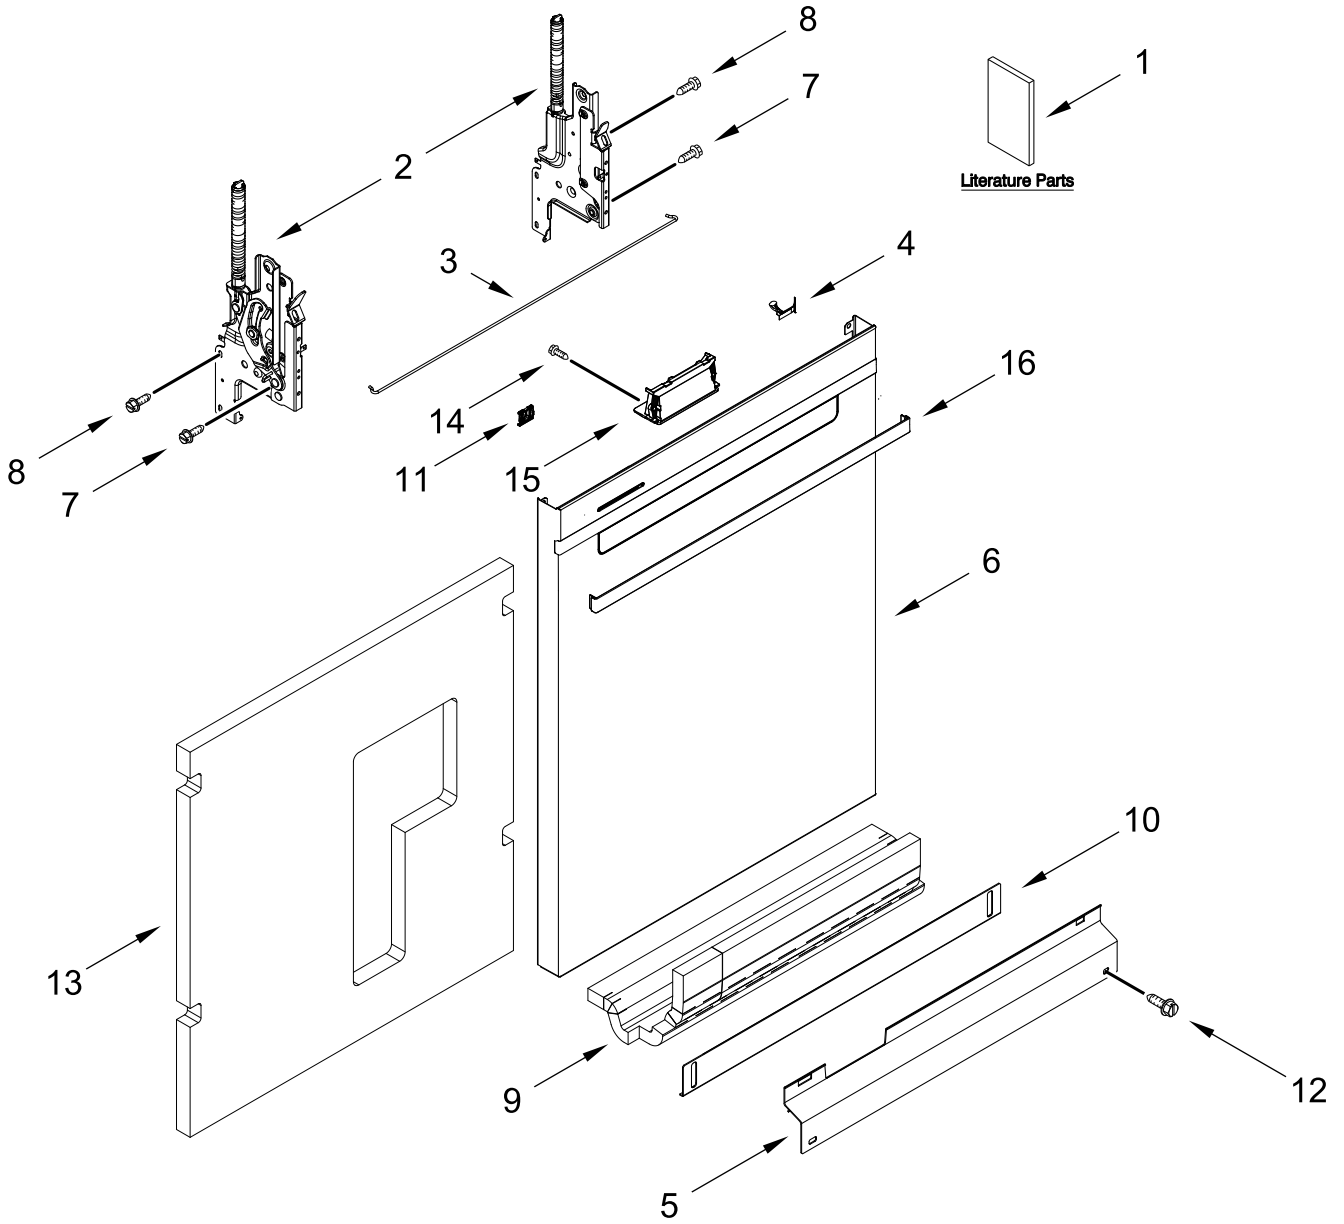

Dishwasher

MODELS:

WDTA50SAKZ4 (Stainless)

DOOR AND PANEL PARTS

DOOR AND PANEL PARTS

<u>Illus. No.</u>	<u>Part No.</u>	<u>Description</u>	<u>Illus. No.</u>	<u>Part No.</u>	<u>Description</u>	<u>Illus. No.</u>	<u>Part No.</u>	<u>Description</u>
1		Literature Parts	5	W11108979	Access Panel (Black)	10	W11467733	Toe Panel (Black)
	W11323304	Owners Manual	6	W11233307	Front Panel (Stainless, Includes Barrel Nut, Handle Trim, Light Pipe and Pocket Handle)	11	W10692757	Barrel Nut, Front Panel
	W11650524	Energy Guide				12	W11438978	Screw (Black)
	W11756687	Tech Sheet				13	W10919861	Insulation, Front Panel
2	W11721083	Arm, Hinge (Left)	7	3400000	Screw	14	9741232	Screw
	W11721082	Arm, Hinge (Right)	8	W11364953	Screw	15	W10896302	Handle, Pocket (Gray)
3	W11377160	Cross Brace, Door	9	W11038694	Insulation, Single Layer	16	W10865090	Trim, Handle
4	W11102920	Light Pipe						

CONTROL PANEL AND INNER DOOR PARTS

CONTROL PANEL AND INNER DOOR PARTS

<u>Illus.</u> <u>No.</u>	<u>Part No.</u>	<u>Description</u>	<u>Illus.</u> <u>No.</u>	<u>Part No.</u>	<u>Description</u>	<u>Illus.</u> <u>No.</u>	<u>Part No.</u>	<u>Description</u>
1	W11491730	Console Cap (Black)	9	W10348409	Screw	16	W11088985	Hanger, Control
2	W11084865	Jumper, Door	10	W11749163	Inner Door Assembly	17	W11527847	Vent Assembly
3	W11258418	Screw	11	W11563231	Seal, Door Bottom	18	W11397505	Fuse, In-line
4	W10711884	Screw	12	W11649438	Wiring Harness, Main (Includes Thermostat)	19	W11131369	Housing, UI
5	W11091934	Latch Assembly (Includes Switch)	13	W11084845	Wiring Harness, Inner Door	20	W10348408	Screw
6	W11757436	Control, Electronic	14	W11092649	Dispenser Assembly			
7	W11025634	Bezel, Vent	15	W11050927	Seal, Console/Door			
8	W11714324	Screw						