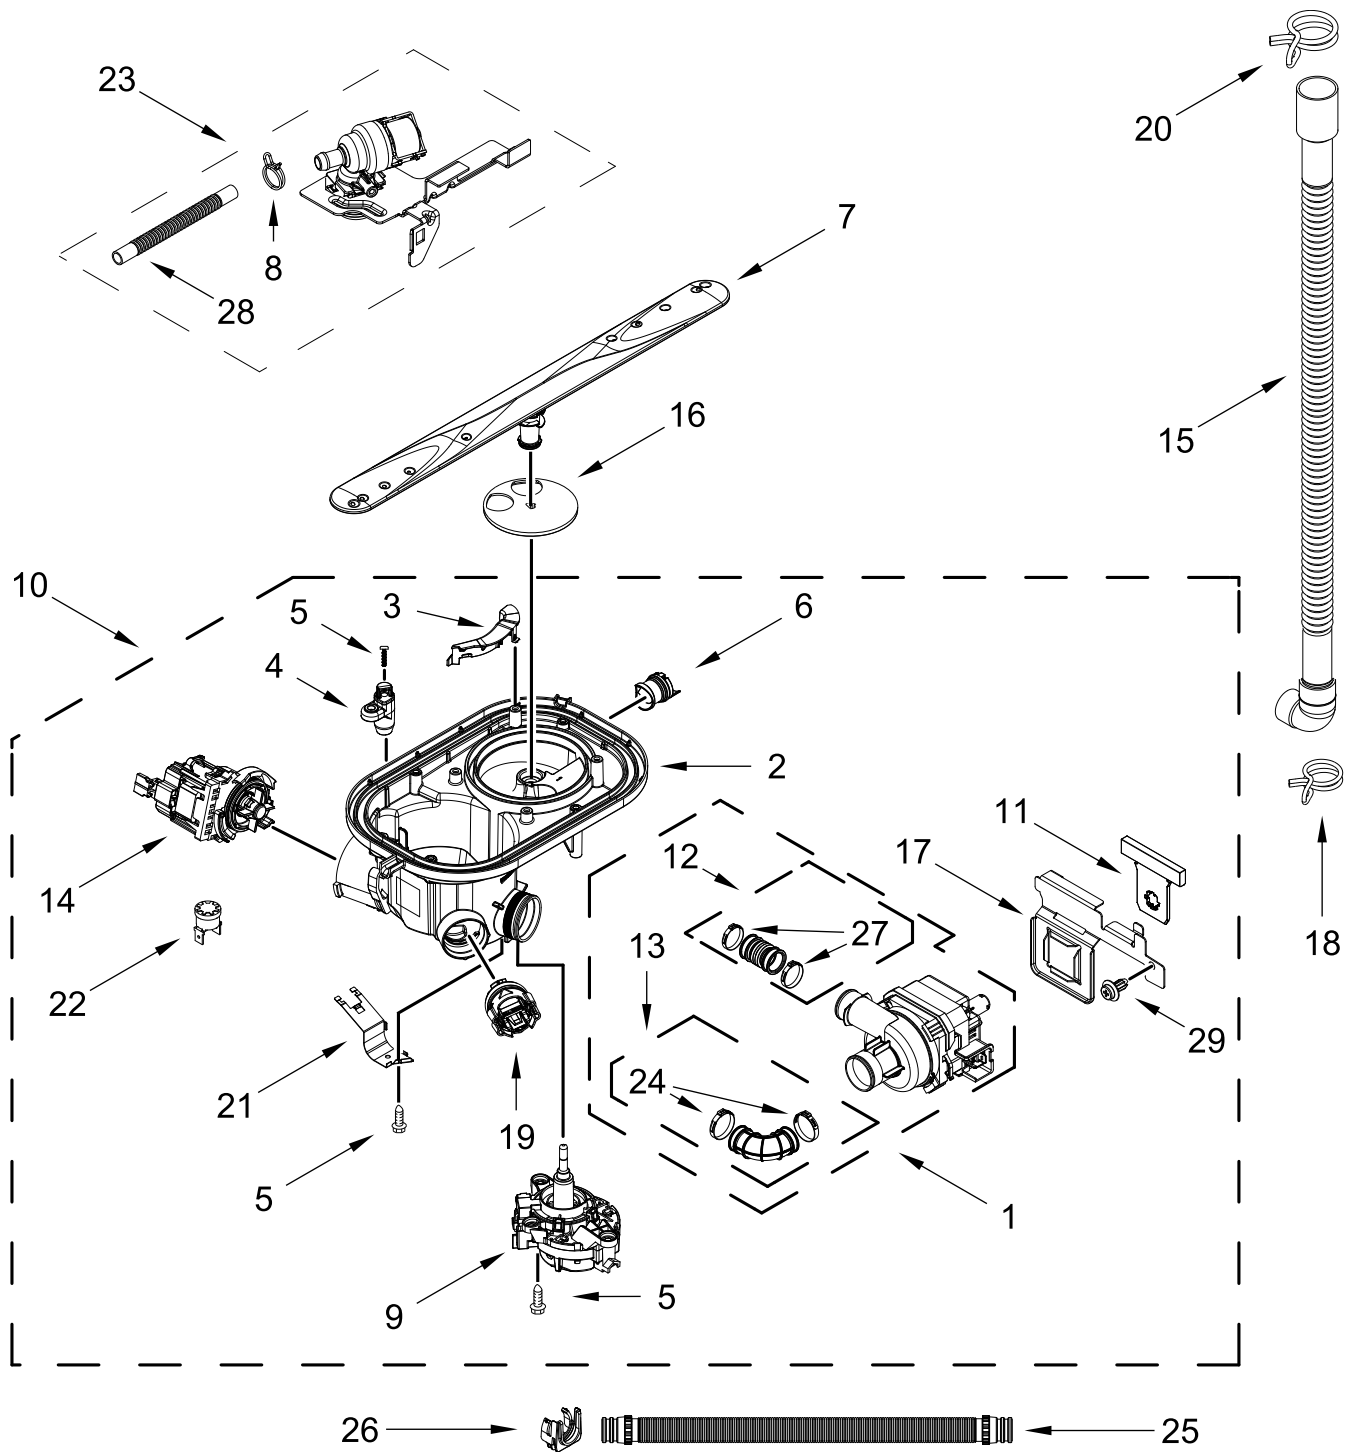

PUMP, WASHARM AND MOTOR PARTS

PUMP, WASHARM AND MOTOR PARTS

<u>Illus. No.</u>	<u>Part No.</u>	<u>Description</u>	<u>Illus. No.</u>	<u>Part No.</u>	<u>Description</u>	<u>Illus. No.</u>	<u>Part No.</u>	<u>Description</u>
1	W11035712	Pump Assembly	10	W11299377	Motor & Sump Assembly	21	W11163419	Bracket, Thermostat
2	W11034554	Sump with Seal (Includes Inlet Diffuser, Drain Vent Assy, Screw, Check Valve Assy and Diverter Valve-Motor)	11	W11450247	Isolator, Rear Motor	22	W11193089	Thermostat (Included with Main Wiring Harness)
3	W10891543	Diffuser, Inlet	12	W11250985	Hose, Pressure	23	W11025970	Fill Valve Assembly
4	W11050773	Drain Vent Assembly	13	W10900389	Hose, Suction	24	W11122851	Clamp, Hose
5	9741232	Screw	14	W11035709	Motor, Drain	25	W11036159	Hose
6	W10891547	Check Valve, Drain	15	W11131184	Hose, Drain	26	W11036143	Clip, Hose
7	W11164607	Wash Arm Assembly	16	W11175571	Disc, Diverter	27	W10466656	Clamp, Hose
8	371505	Clamp, Hose	17	W11497568	Bracket, Rear Motor	28	W11036287	Hose, Inlet
9		Diverter Valve Motor (Not Serviced)	18	W11236576	Clamp, Hose	29	W11418271	Fastener
			19	W11126174	Indicator, Optical Wash			
			20	370445	Clamp, Hose