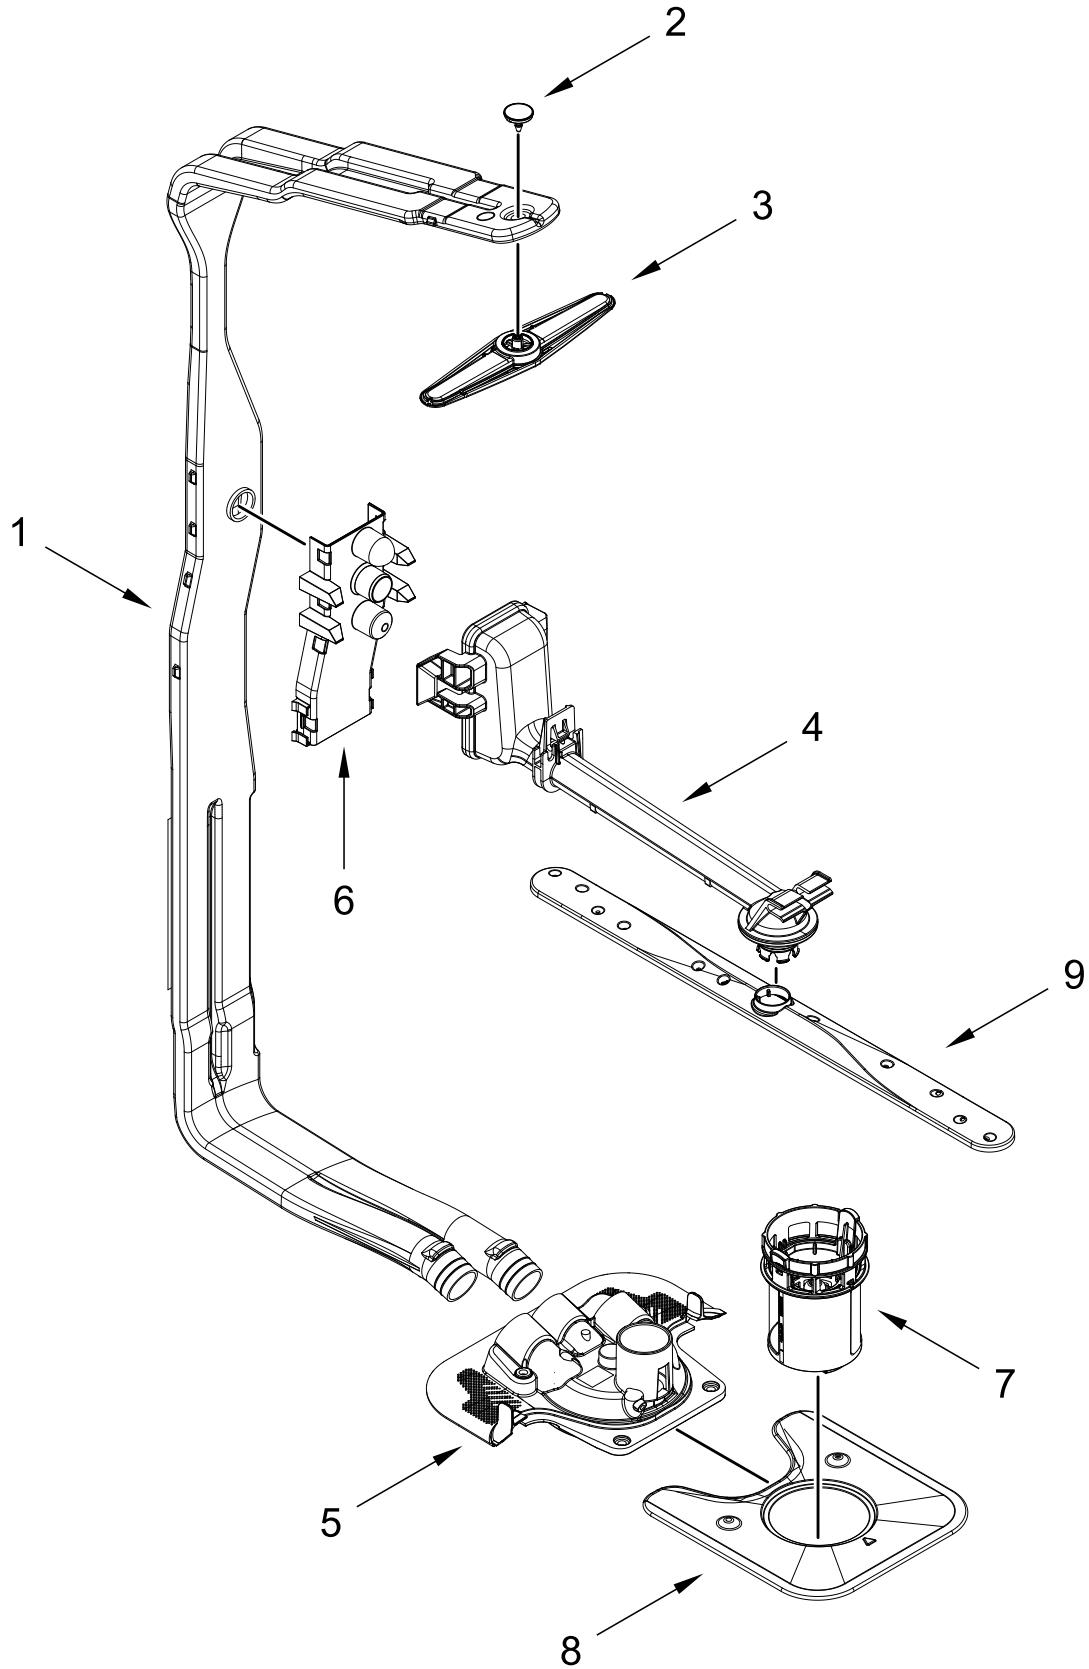

UPPER WASH AND RINSE PARTS

UPPER WASH AND RINSE PARTS

<u>Illus.</u> <u>No.</u>	<u>Part No.</u>	<u>Description</u>	<u>Illus.</u> <u>No.</u>	<u>Part No.</u>	<u>Description</u>	<u>Illus.</u> <u>No.</u>	<u>Part No.</u>	<u>Description</u>
1	W11507999	Feed Tube Assembly	5	W11128231	Cover, Diverter	8	W10891539	Screen
2	W11039888	Retainer	6	W10892836	Retainer, Docking (2nd Level)	9	W11043437	Sprayarm, Upper
3	W11039869	Sprayarm, Third Level	7	W10891533	Filter			
4	W11043452	Manifold