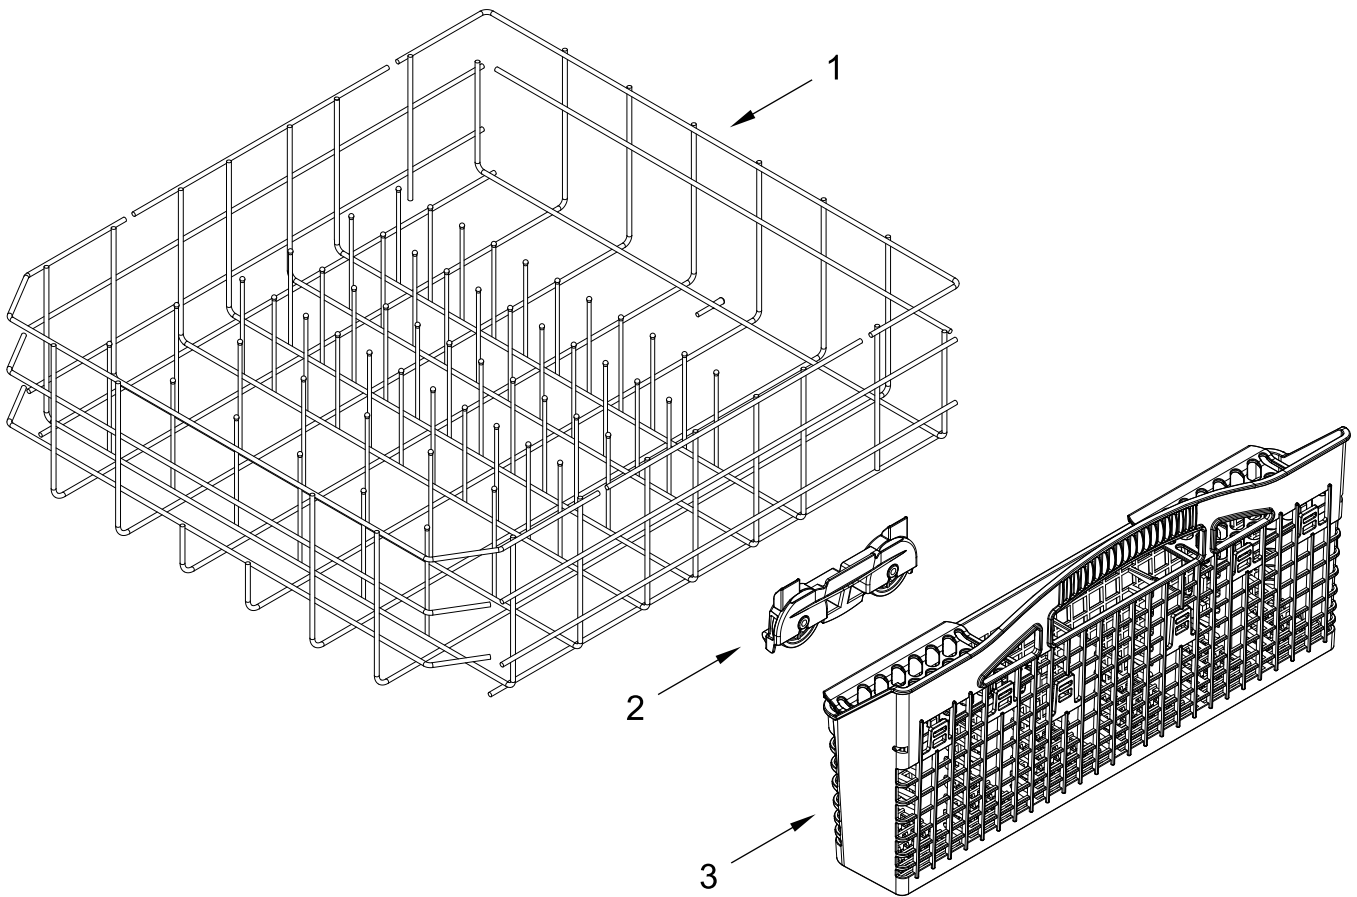

LOWER RACK PARTS

LOWER RACK PARTS

<u>Illus.</u> <u>No.</u>	<u>Part No.</u>	<u>Description</u>
1	W11773654	Dishrack, Lower
2	W11133747	Wheel and Transport Assembly
3	W11740261	Silverware Basket