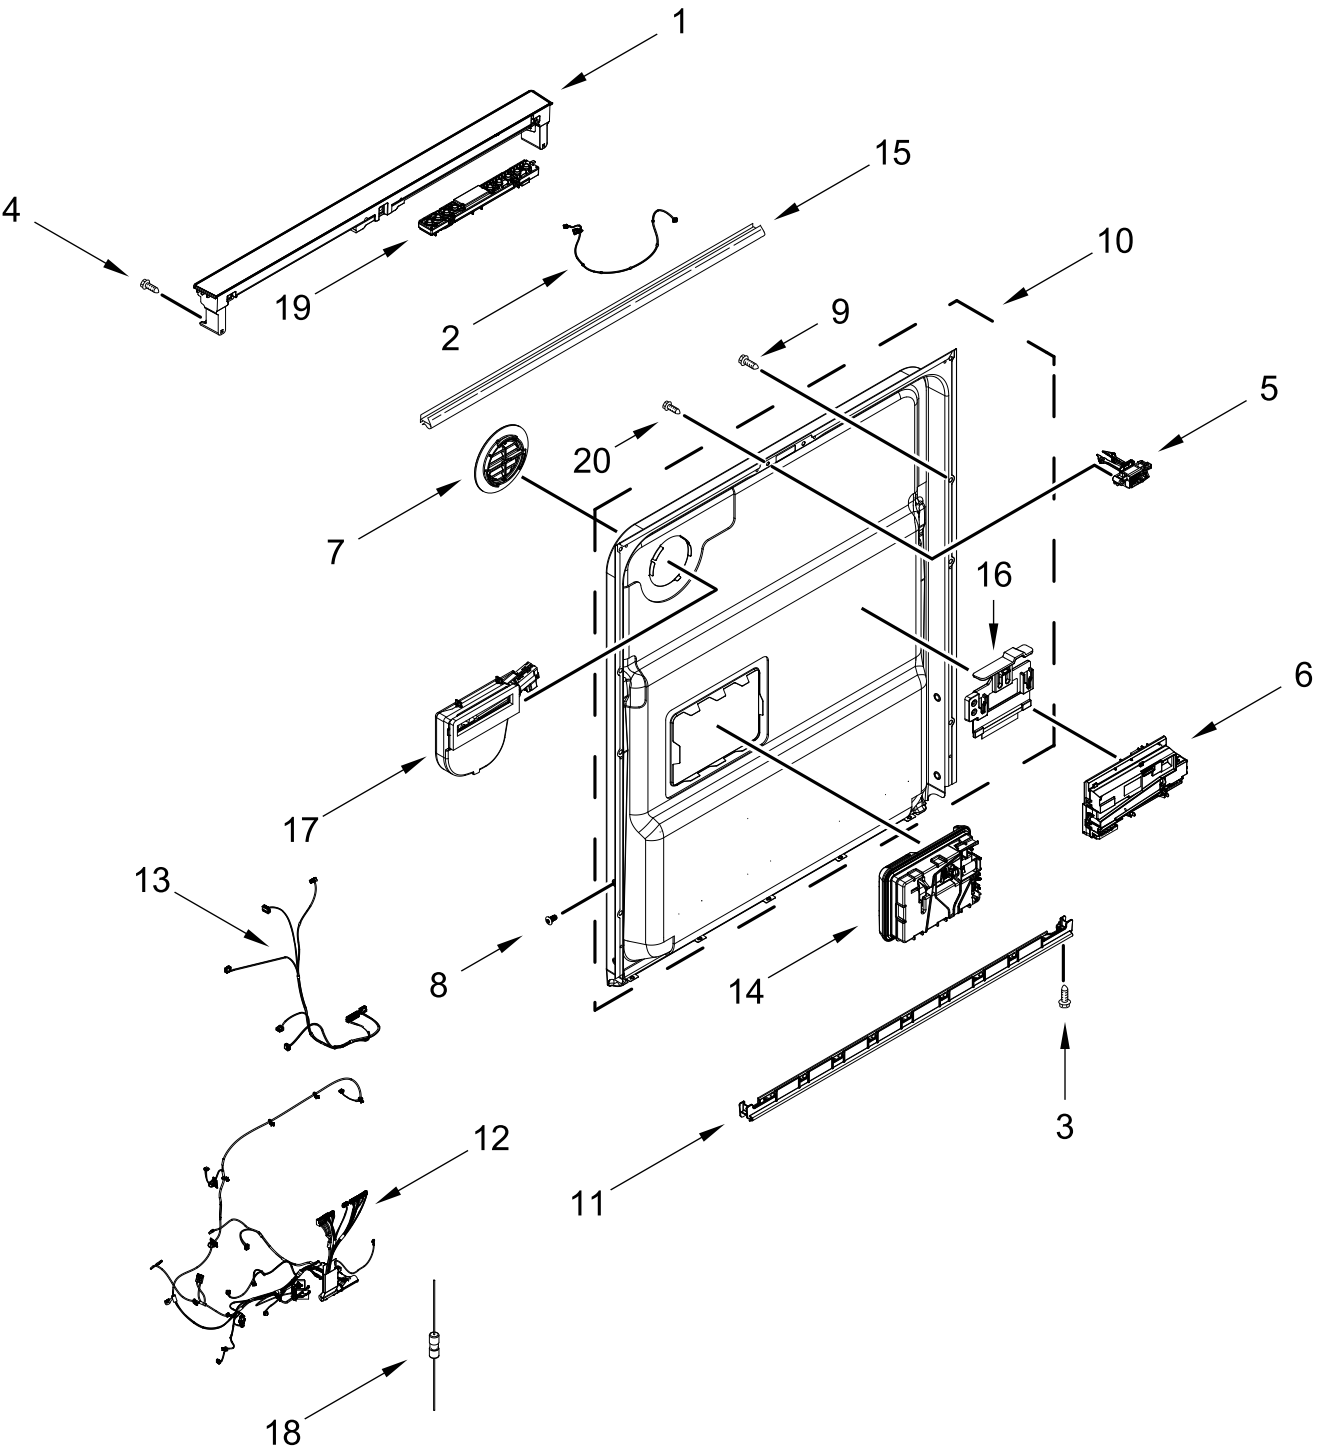

Dishwasher

MODELS:

WDTA50SAKZ4 (Stainless)

DOOR AND PANEL PARTS

DOOR AND PANEL PARTS

<u>Illus. No.</u>	<u>Part No.</u>	<u>Description</u>	<u>Illus. No.</u>	<u>Part No.</u>	<u>Description</u>	<u>Illus. No.</u>	<u>Part No.</u>	<u>Description</u>
1		Literature Parts	5	W11108979	Access Panel (Black)	10	W11467733	Toe Panel (Black)
	W11323304	Owners Manual	6	W11233307	Front Panel (Stainless, Includes Barrel Nut, Handle Trim, Light Pipe and Pocket Handle)	11	W10692757	Barrel Nut, Front Panel
	W11650524	Energy Guide				12	W11438978	Screw (Black)
	W11756687	Tech Sheet				13	W10919861	Insulation, Front Panel
2	W11721083	Arm, Hinge (Left)	7	3400000	Screw	14	9741232	Screw
	W11721082	Arm, Hinge (Right)	8	W11364953	Screw	15	W10896302	Handle, Pocket (Gray)
3	W11377160	Cross Brace, Door	9	W11038694	Insulation, Single Layer	16	W10865090	Trim, Handle
4	W11102920	Light Pipe						

CONTROL PANEL AND INNER DOOR PARTS

CONTROL PANEL AND INNER DOOR PARTS

<u>Illus.</u> <u>No.</u>	<u>Part No.</u>	<u>Description</u>	<u>Illus.</u> <u>No.</u>	<u>Part No.</u>	<u>Description</u>	<u>Illus.</u> <u>No.</u>	<u>Part No.</u>	<u>Description</u>
1	W11491730	Console Cap (Black)	9	W10348409	Screw	16	W11088985	Hanger, Control
2	W11084865	Jumper, Door	10	W11749163	Inner Door Assembly	17	W11527847	Vent Assembly
3	W11258418	Screw	11	W11563231	Seal, Door Bottom	18	W11397505	Fuse, In-line
4	W10711884	Screw	12	W11649438	Wiring Harness, Main (Includes Thermostat)	19	W11131369	Housing, UI
5	W11091934	Latch Assembly (Includes Switch)	13	W11084845	Wiring Harness, Inner Door	20	W10348408	Screw
6	W11757436	Control, Electronic	14	W11092649	Dispenser Assembly			
7	W11025634	Bezel, Vent	15	W11050927	Seal, Console/Door			
8	W11714324	Screw						