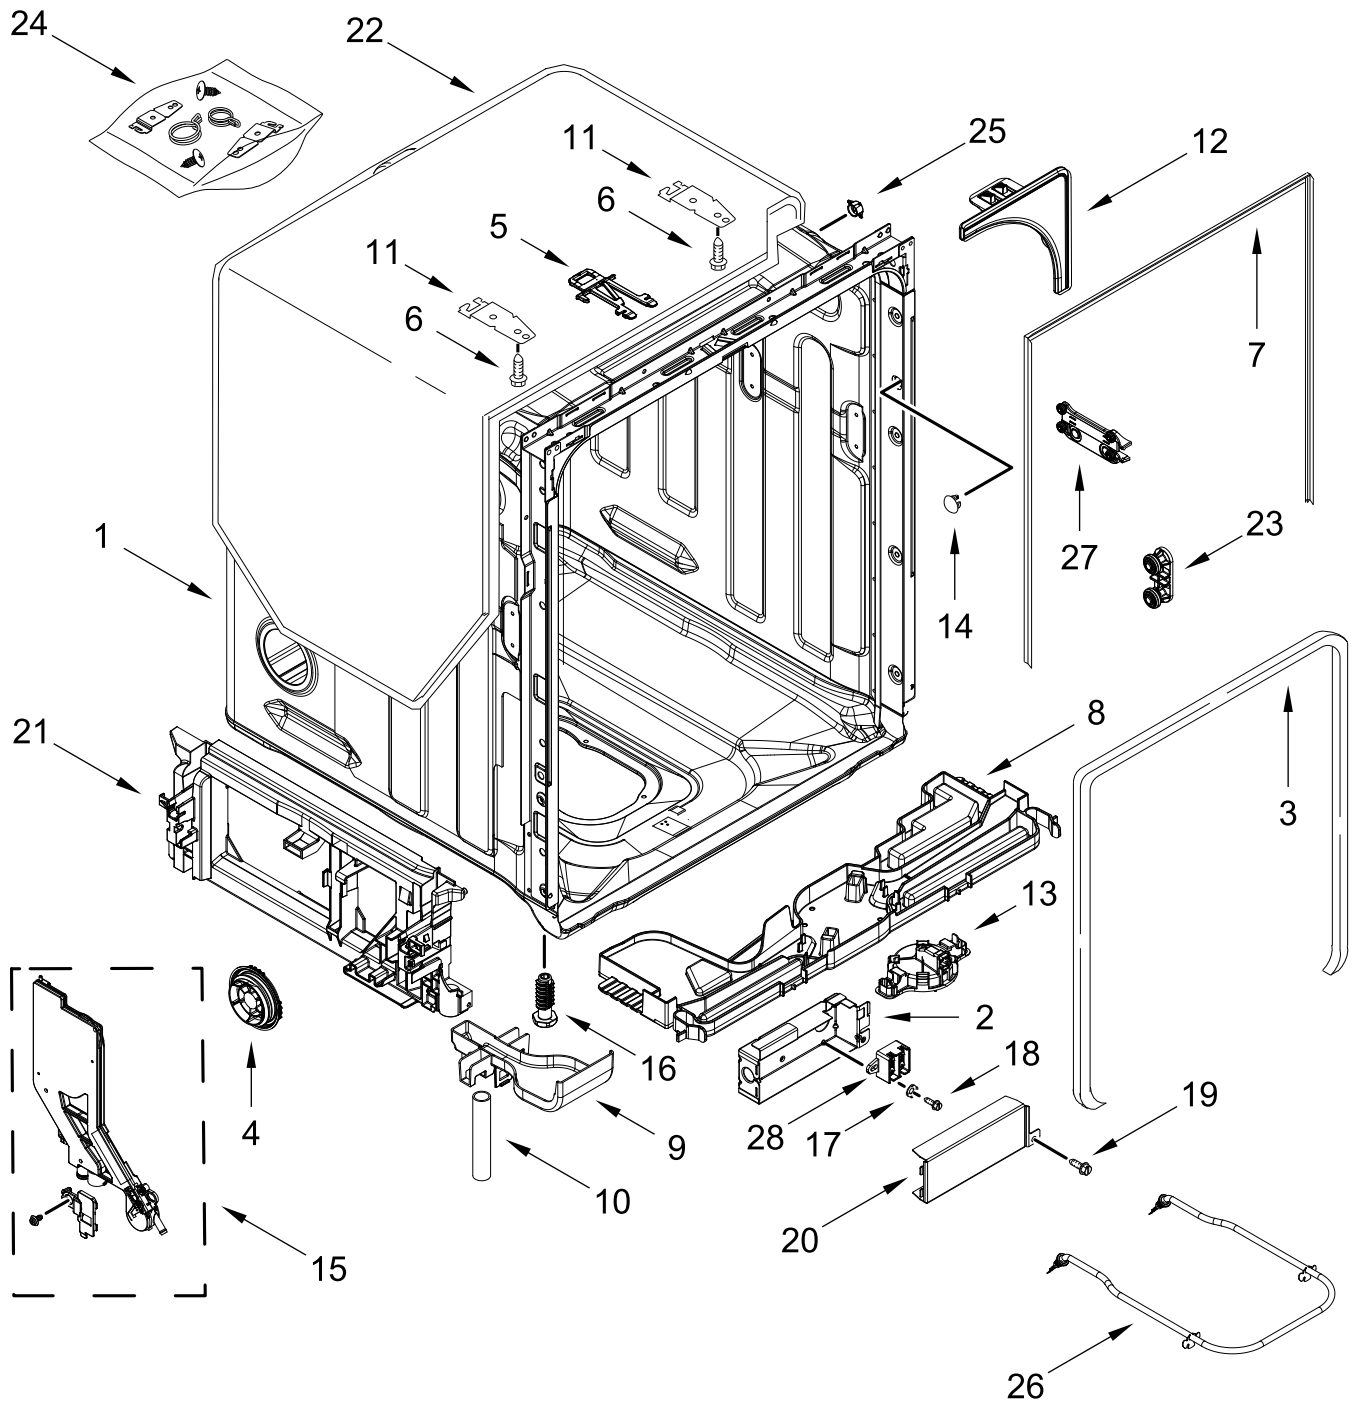

TUB AND FRAME PARTS

TUB AND FRAME PARTS

<u>Illus. No.</u>	<u>Part No.</u>	<u>Description</u>	<u>Illus. No.</u>	<u>Part No.</u>	<u>Description</u>	<u>Illus. No.</u>	<u>Part No.</u>	<u>Description</u>
1	W11120458	Tub Assembly (includes gasket)	15	W11429970	Water Inlet Assembly	25	W10920244	Nut, Tub
2	W11226744	Base, Terminal Box	16	W11455395	Leg, Leveling	26	W11536143	Heater Element Assembly
3	W11683627	Gasket, Tub	17	3378128	Washer, Pronged Cup	27	W11094449	Tub Mount, Third Level Rack (Left)
4	W11429974	Nut, Water Inlet	18	3400014	Screw, Grounding		W11256437	Tub Mount, Third Level Rack (Right)
5	W11090487	Strike, Latch	19	W10277003	Screw			
6	W11296374	Screw	20	W11226746	Cover, Terminal Box	28	W11132441	Terminal Block
7	W11753995	Seal, Cabinet	21	W10920122	Side Support, Tub (Left)			
8	W11025993	Drip Tray		W10920120	Side Support, Tub (Right)			
9	W11025986	Funnel, Overfill Protection	22	W11158115	Shield, Tub Sound			
10	W11025988	Funnel Extension	23	W11048217	Tub Mount, Upper Rack			
11	8269145	Bracket, Undercounter	24	W11362501	Miscellaneous Parts Bag (Contains 2 Screws, 2 Clamps, & 2 Brackets)			
12	W11165093	Cover, Tub Corner						
13	W11255994	Float Switch						
14	W11184083	Plug, Tub