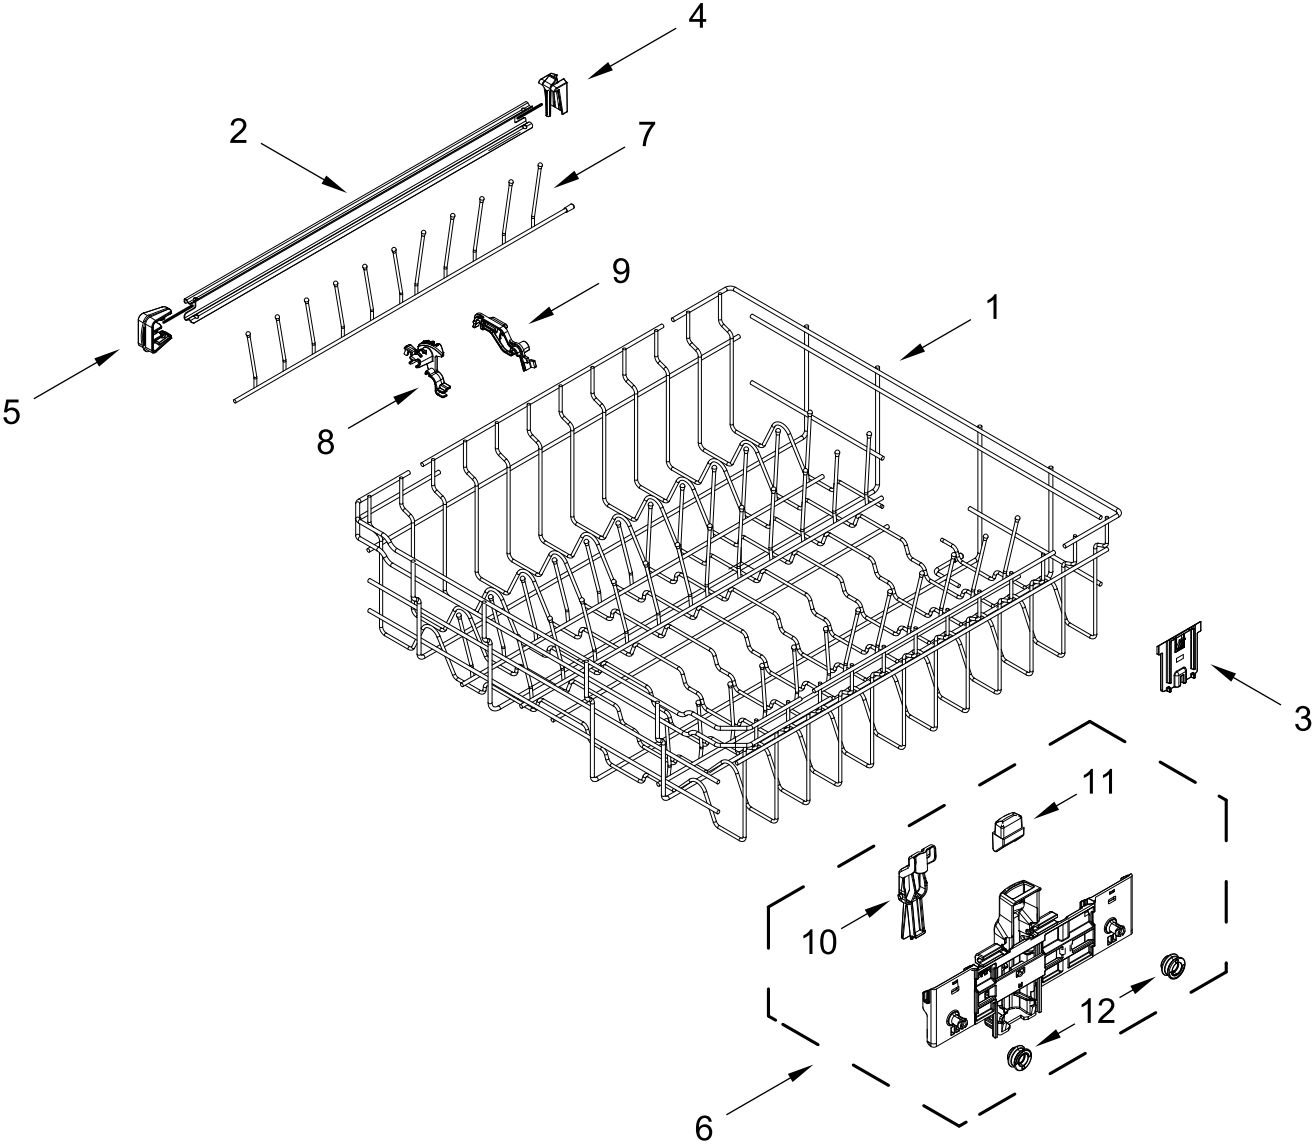

TUB AND FRAME PARTS

TUB AND FRAME PARTS

<u>Illus. No.</u>	<u>Part No.</u>	<u>Description</u>	<u>Illus. No.</u>	<u>Part No.</u>	<u>Description</u>	<u>Illus. No.</u>	<u>Part No.</u>	<u>Description</u>
1	W11120458	Tub Assembly (includes gasket)	15	W11429970	Water Inlet Assembly	25	W10920244	Nut, Tub
2	W11226744	Base, Terminal Box	16	W11455395	Leg, Leveling	26	W11536143	Heater Element Assembly
3	W11683627	Gasket, Tub	17	3378128	Washer, Pronged Cup	27	W11094449	Tub Mount, Third Level Rack (Left)
4	W11429974	Nut, Water Inlet	18	3400014	Screw, Grounding		W11256437	Tub Mount, Third Level Rack (Right)
5	W11090487	Strike, Latch	19	W10277003	Screw			
6	W11296374	Screw	20	W11226746	Cover, Terminal Box	28	W11132441	Terminal Block
7	W11753995	Seal, Cabinet	21	W10920122	Side Support, Tub (Left)			
8	W11025993	Drip Tray		W10920120	Side Support, Tub (Right)			
9	W11025986	Funnel, Overfill Protection	22	W11158115	Shield, Tub Sound			
10	W11025988	Funnel Extension	23	W11048217	Tub Mount, Upper Rack			
11	8269145	Bracket, Undercounter	24	W11362501	Miscellaneous Parts Bag (Contains 2 Screws, 2 Clamps, & 2 Brackets)			
12	W11165093	Cover, Tub Corner						
13	W11255994	Float Switch						
14	W11184083	Plug, Tub						

UPPER RACK AND TRACK PARTS

UPPER RACK AND TRACK PARTS

<u>Illus.</u> <u>No.</u>	<u>Part No.</u>	<u>Description</u>	<u>Illus.</u> <u>No.</u>	<u>Part No.</u>	<u>Description</u>	<u>Illus.</u> <u>No.</u>	<u>Part No.</u>	<u>Description</u>
1	W10847876	Dishrack, Upper	6	W11268105	Rack Adjuster (Left)	9	W11179753	Clip, Pivot
2	W11441109	Track, Dishrack		W11268101	Rack Adjuster (Right)	10	W11180178	Leveler, Adjuster Arm
3	W11180605	Clip, Adjuster Arm	7	W11186528	Tine Row, Fold Down	11	W11267702	Button, Adjuster Arm
4	W11084872	Track Stop, Rear	8	W11179794	Positioner	12	W11048219	Wheel
5	W11084874	Track Stop, Front						