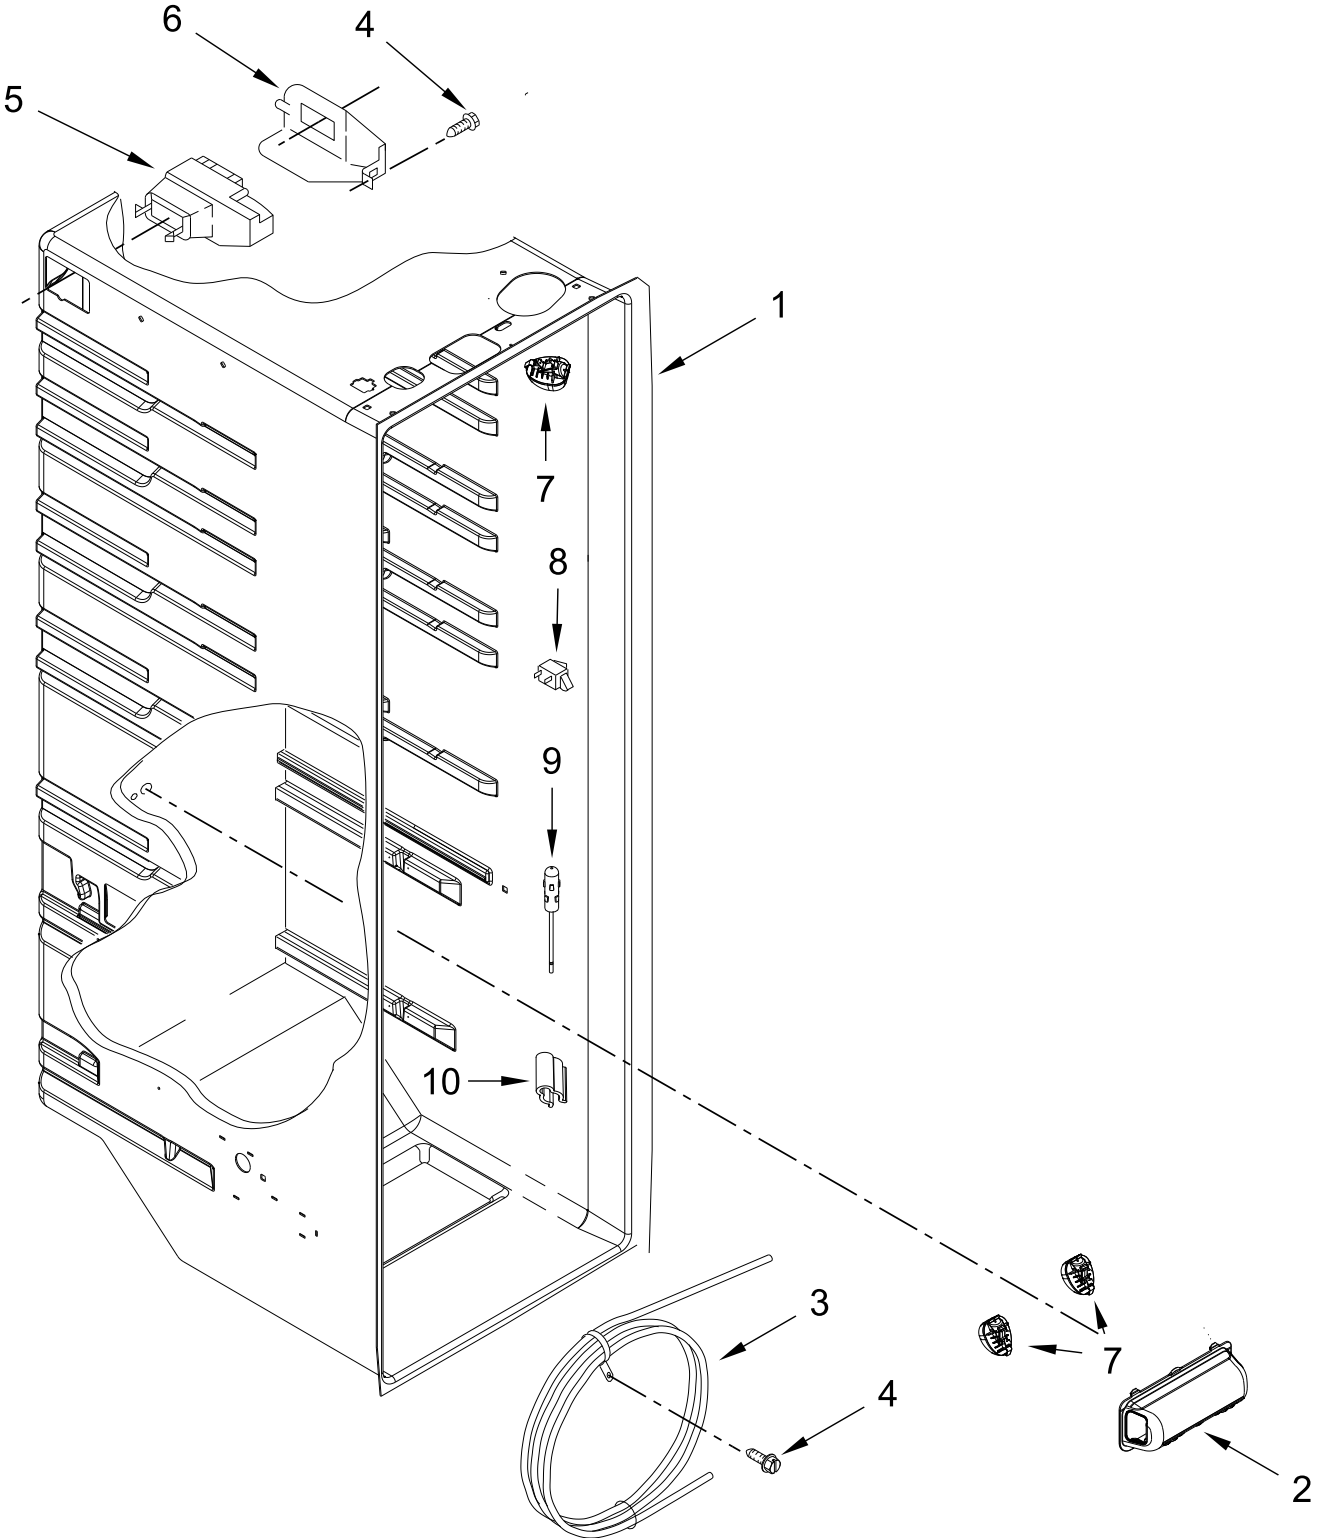

REFRIGERATOR LINER PARTS

REFRIGERATOR LINER PARTS

<u>Illus.</u> <u>No.</u>	<u>Part No.</u>	<u>Description</u>	<u>Illus.</u> <u>No.</u>	<u>Part No.</u>	<u>Description</u>	<u>Illus.</u> <u>No.</u>	<u>Part No.</u>	<u>Description</u>
1		Liner (Not A Serviceable Part)	5	W11629068	Assembly, Air Diffuser (Includes RC & FC Thermistors)	9	W10384183	Thermistor
2	W10166130	Lens, Light (Includes Gasket)	6	W11048608	Cover, Air Diffuser	10	W11437914	Clip, Evaporator Thermistor
3	W11531179	Tubing, Water Reservoir	7	W11549780	Light Module, LED			
4	W10141518	Screw	8	W10847853	Switch, Rocker			