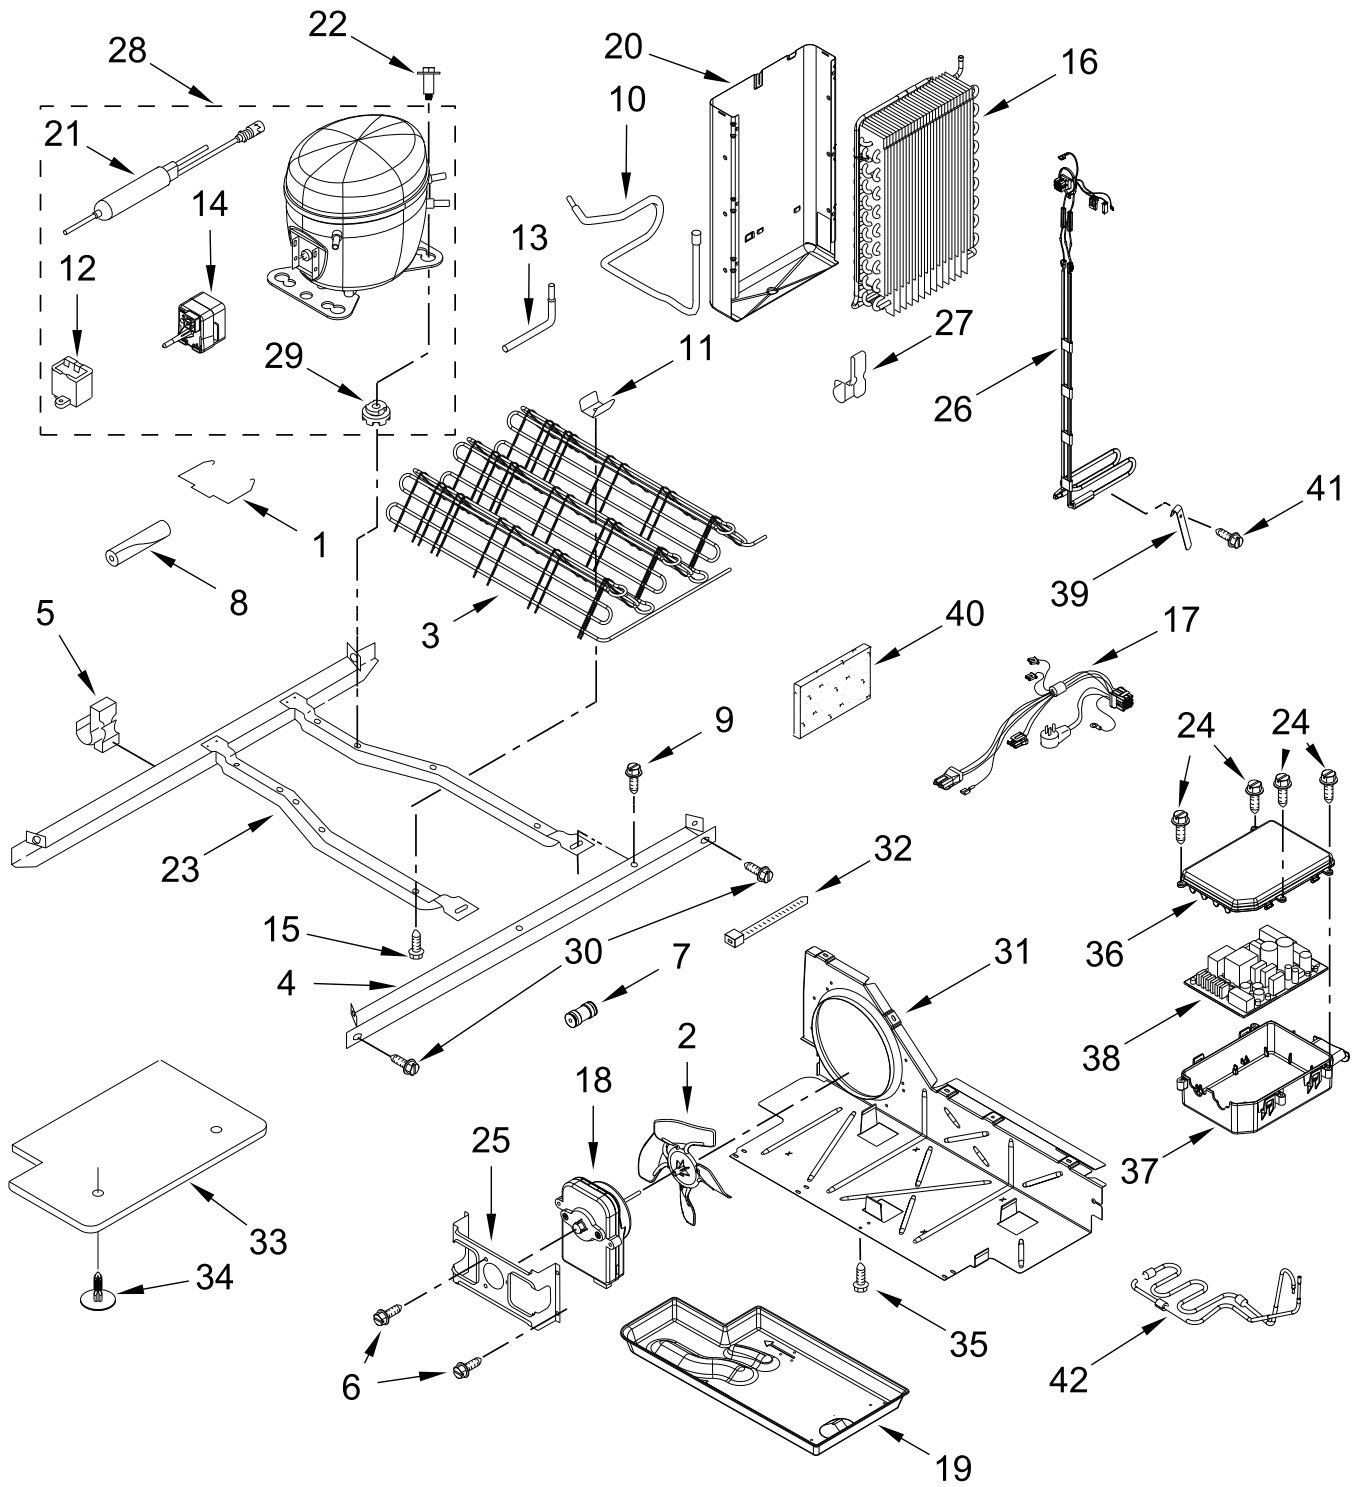

UNIT PARTS

UNIT PARTS

<u>Illus.</u> <u>No.</u>	<u>Part No.</u>	<u>Description</u>	<u>Illus.</u> <u>No.</u>	<u>Part No.</u>	<u>Description</u>	<u>Illus.</u> <u>No.</u>	<u>Part No.</u>	<u>Description</u>
1	W10174384	Strap, Bale	19	W11562498	Tray, Evaporator	30	489340	Bolt
2	2225834	Blade, Fan	20	W11400740	Assembly, Heat Shield and Drain Pan	31	W10896764	Baffle, Air
3	W11553540	Assembly, Condenser				32	2263990	Tie, Wire
		(Also Order the Following Lokring™ Parts)	21	W10805035	Drier (Service Drier Without Dye)	33	W10897560	Assembly, Unit Cover (Bottom)
	W11506623	5 NK MS 00 (High Side to Condenser)			(Also Order the Following Lokring™ Parts)	34	489396	Clip
	W11504445	5/4 NR MS 00 (Suction Line to Condenser)		W11504433	6/4 NR MS 00 (Heat Loop to Drier)	35	489464	Screw
4	W10900442	Rail, Unit Mounting				36	W10313215	Cover, Electronic Control
5	2326941	Clip, Wire	22	W10476309	Screw	37	2323186	Box, Control
6	8533993	Screw	23	W10900446	Frame, Unit Mounting (Includes Unit Mounting Rail)	38	W11321509	Control, Electronic
7	W10277958	Connector, Water				39	W11399989	Heat Probe
8	2161302	Sleeve	24	8533859	Screw	40	2169104	Insulation, Sound Deadening
9	489427	Screw	25	2181929	Bracket, Fan Mounting	41	489478	Screw
10	W11506460	Tube, Suction				42	W11442858	Assembly, Precooler Formed
11	2311725	Clip, Condenser	26	W11573117	Assembly, Defrost Heater and Evaporator Fan Harness (Includes Thermal Fuse)			REFRIGERANT CHARGE
12	W10590083	Capacitor						68 grams (R600a)
13	W11457842	Tube, Process	27	2304287	Clip			
14	W10197428	Device, Combination Start (Start Relay and Overload)	28	W11682295	Compressor			
15	8281232	Screw			(Also Order the Following Lokring™ Parts)			
16	W11357918	Evaporator		W11504415	8.5/8 NR MS 00 (Suction Tube to Compressor)			
		(Also Order the Following Lokring™ Parts)						
	W11504448	5/1.8 NR AL 00 (Capillary Tube to Evaporator)		W11504431	7/5 NR MS 00 (High Pressure Side to Compressor)			
	W11506620	8 NK AL 00 (Suction Line to Evaporator)		W11506619	8 NK MS 00 (Process Tube to Compressor)			
17	W11218408	Assembly, Unit Wire	29	10835903	Grommet, Compressor			
18	W11546724	Motor, Condenser Fan