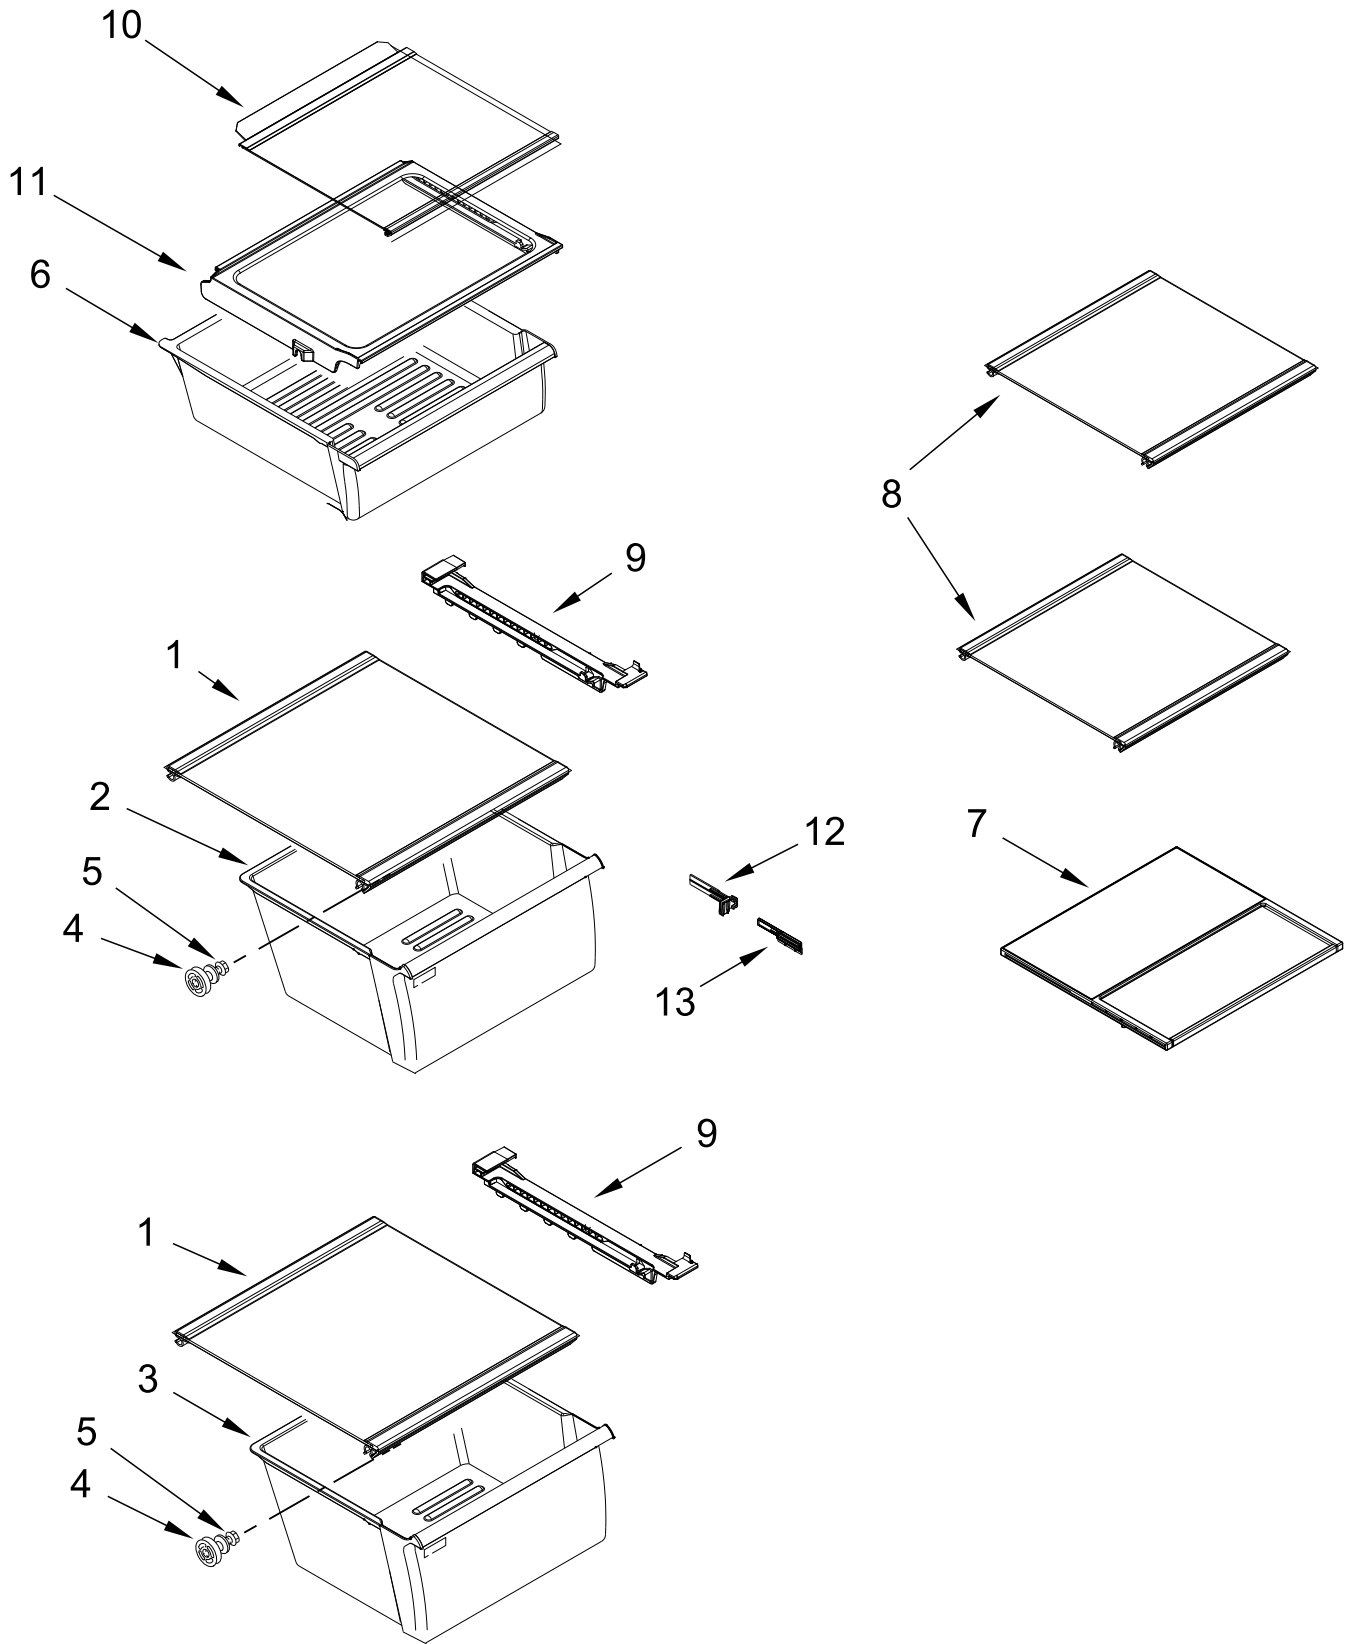

REFRIGERATOR SHELF PARTS

REFRIGERATOR SHELF PARTS

<u>Illus.</u> <u>No.</u>	<u>Part No.</u>	<u>Description</u>	<u>Illus.</u> <u>No.</u>	<u>Part No.</u>	<u>Description</u>	<u>Illus.</u> <u>No.</u>	<u>Part No.</u>	<u>Description</u>
1	W11495083	Assembly, Cover	7	W11034119	Shelf, Tuck	10	W11351247	Shelf, Snack
2	W11046494	Pan, Crisper	8	W11135529	Assembly, Shelf	11	W10912335	Holder, Snack Pan
3	W11046495	Pan, Meat	9	W11495059	Track, Holder (Left Hand)	12	W10282883	Slide, Humidity
4	W10173126	Assembly, Shelf Stud		W11495062	Track, Holder (Right Hand)	13	W10282880	Housing, Humidity
5	W10191954	Screw						
6	W11046493	Pan, Snack