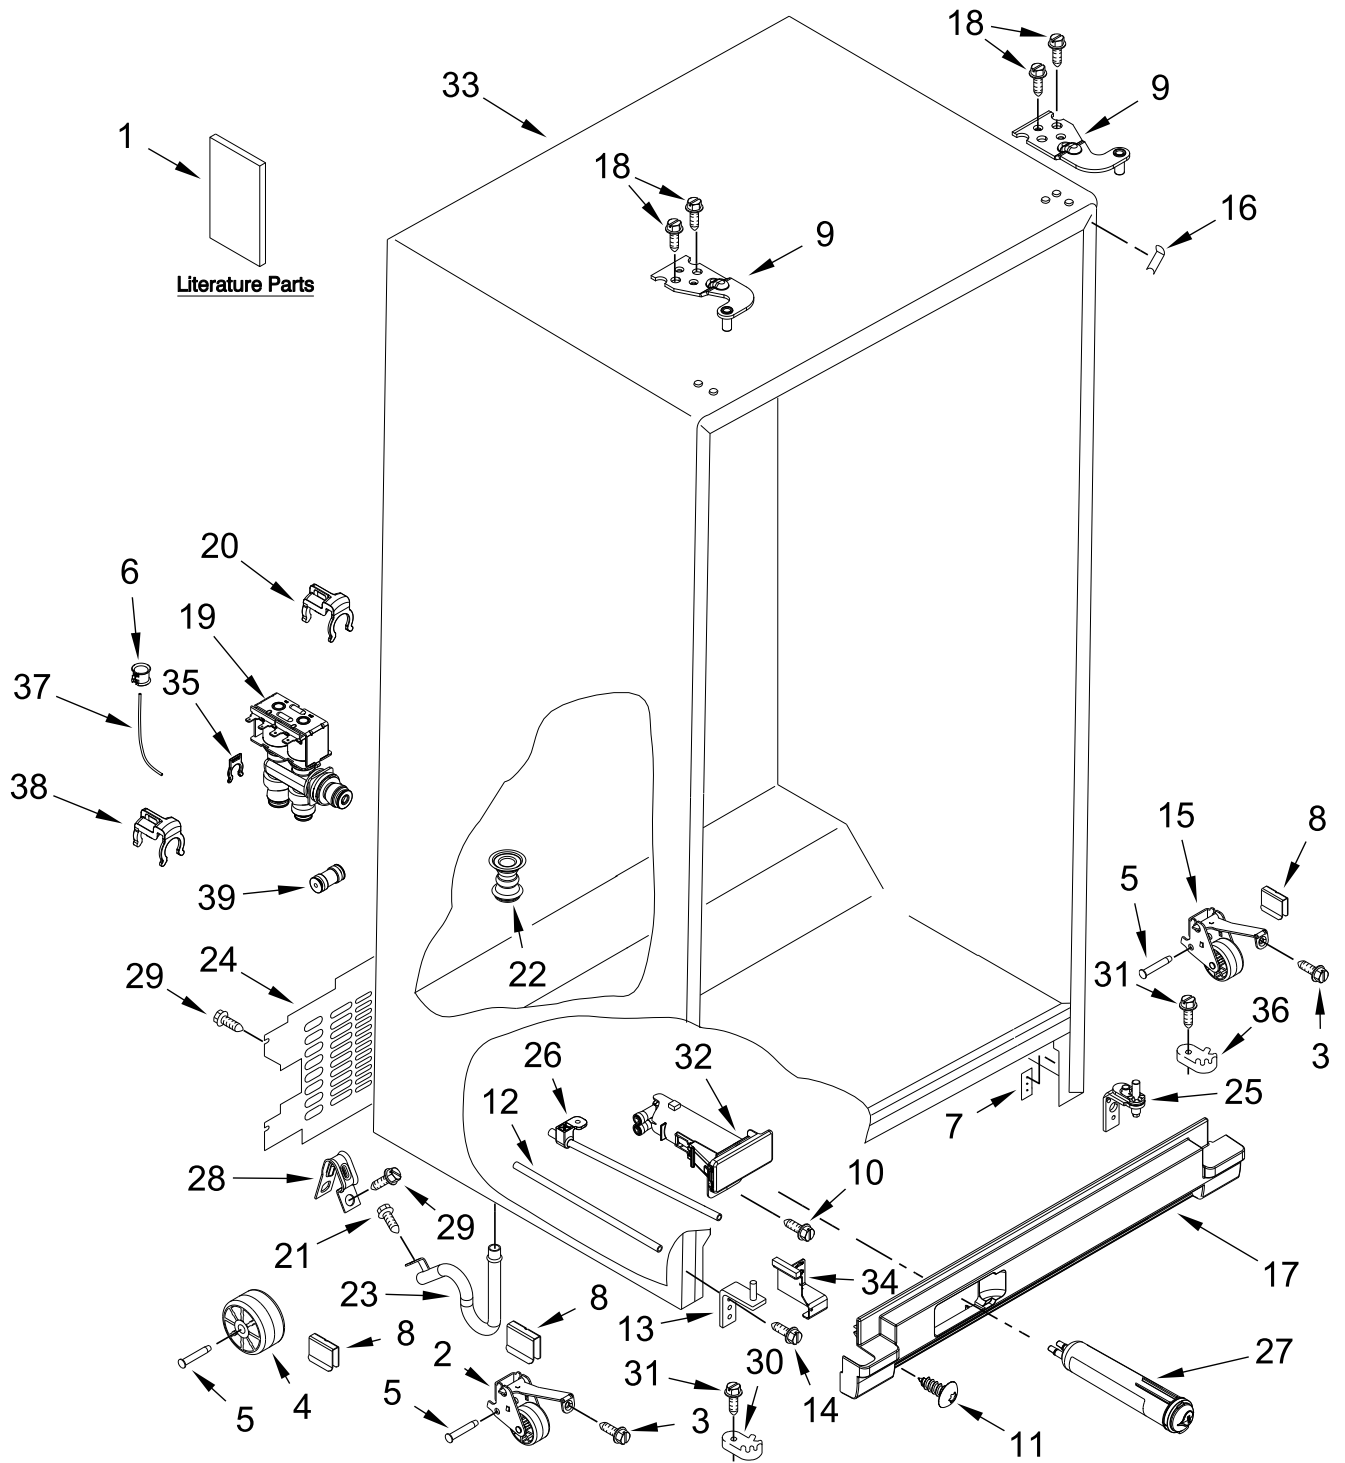

CABINET PARTS

CABINET PARTS

<u>Illus.</u> <u>No.</u>	<u>Part No.</u>	<u>Description</u>	<u>Illus.</u> <u>No.</u>	<u>Part No.</u>	<u>Description</u>	<u>Illus.</u> <u>No.</u>	<u>Part No.</u>	<u>Description</u>
1		Literature Parts	15		Assembly, Roller	31	W10142234	Screw
	W11484052	Use & Care Guide		W10304659	Right Hand	32		Housing, Water Filter
	W11647253	Energy Guide	16		Filler, Wrapper		W11036338	Grey
2		Assembly, Roller		W11219642	Grey	33		Cabinet (Not A Servicable Part)
	W10304660	Left Hand	17		Grille			
3	2152958	Screw		W11226338	Grey	34	W10897565	Assembly, Bracket
4	2150304	Roller	18	W10290781	Screw, Hinge	35	W11175632	Locking Ring (1/4)
5	2262072	Axle, Roller	19	W11563185	Assembly, Filter Valve		W11175631	Locking Ring (5/16)
6	W10329003	Clamp, Tube	20	W11252188	Double Lock Ring	36	W10905504	Closer, Lower Cam Door (Refrigerator)
7	W11036715	Plate, Screw (Refrigerator)	21	489464	Screw	37	W10691732	Tube, Water
	W10904380	Plate, Screw (Freezer)	22	W11424515	Fitting, Drain	38	W11091654	Connector, Double Lock
8	W11087168	Clip, Roller	23	W11404685	Extension, Drain Fitting	39	W10271541	Connector, Union
9		Hinge, Top	24	W11613261	Assembly, Cover			
	W11167022	Left Hand	25	W11097327	Assembly, Bottom Hinge (Refrigerator - Also includes Door Cam)			
	W11167023	Right Hand						
10	W10296816	Screw	26	W10900449	Tube, Filter Inlet			
11	W10308489	Screw (Grey)	27	W10735398	Filter, Water			
12	W10900447	Tube, Filter Outlet	28	W11234470	Clamp, Plastic			
13	W11093938	Assembly, Bottom Hinge (Freezer)	29	W10141645	Screw			
14	3400113	Screw	30	W11095731	Closer, Door (Freezer)