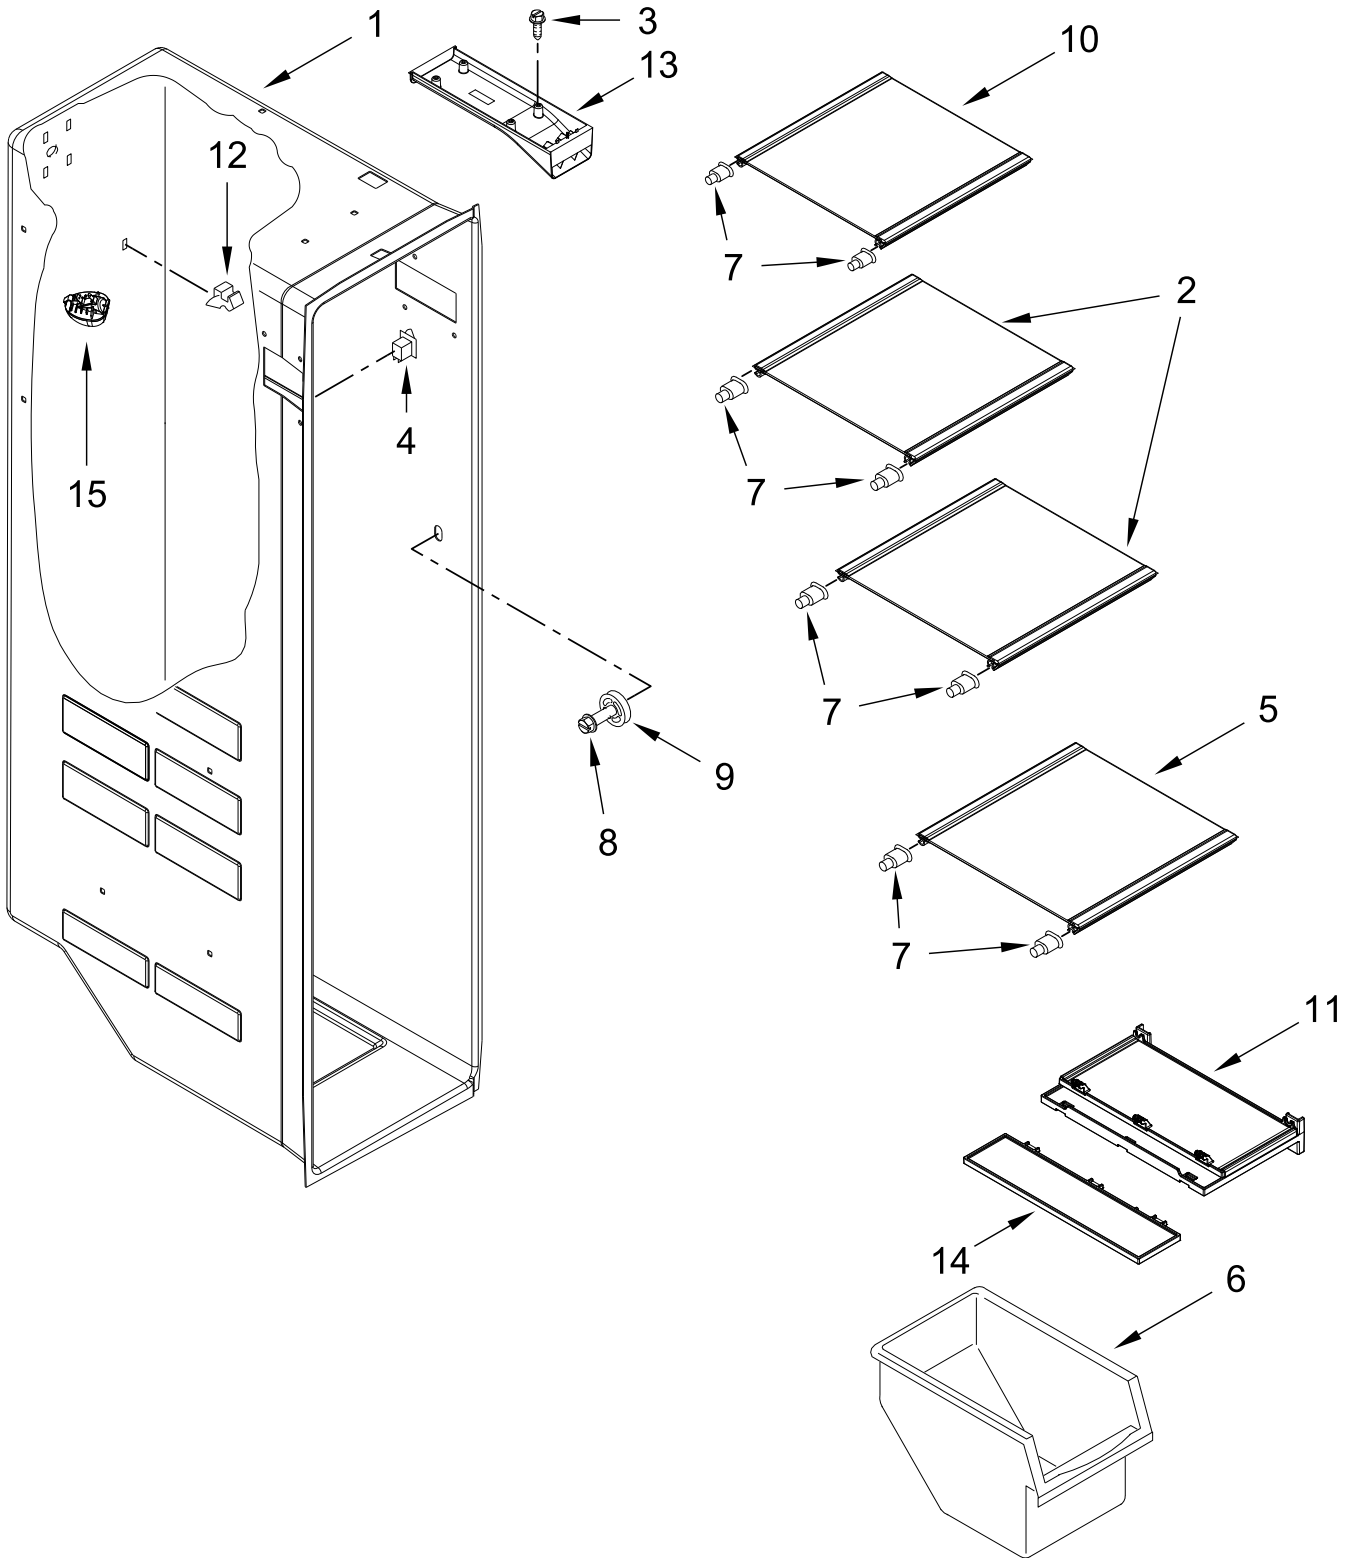

FREEZER LINER PARTS

FREEZER LINER PARTS

<u>Illus.</u> <u>No.</u>	<u>Part No.</u>	<u>Description</u>	<u>Illus.</u> <u>No.</u>	<u>Part No.</u>	<u>Description</u>	<u>Illus.</u> <u>No.</u>	<u>Part No.</u>	<u>Description</u>
1		Liner (Not A Serviceable Part)	7	W10130299	Cup, Shelf	13	W11084314	Duct Air, Freezer
2	W11048567	Shelf, Glass	8	W10191952	Screw	14	W11108242	Pivoting Shelf
3	488208	Screw	9	W10173127	Assembly, Shelf Stud	15	W11549780	Light Module, LED
4	W10847849	Switch, Light	10	W11048571	Shelf, Glass (Top)			
5	W11454958	Shelf, Glass (Bottom)	11	W11183656	Assembly, Pizza Pocket			
6	W11427432	Bin, Freezer	12	2315163	Clip, Air Duct