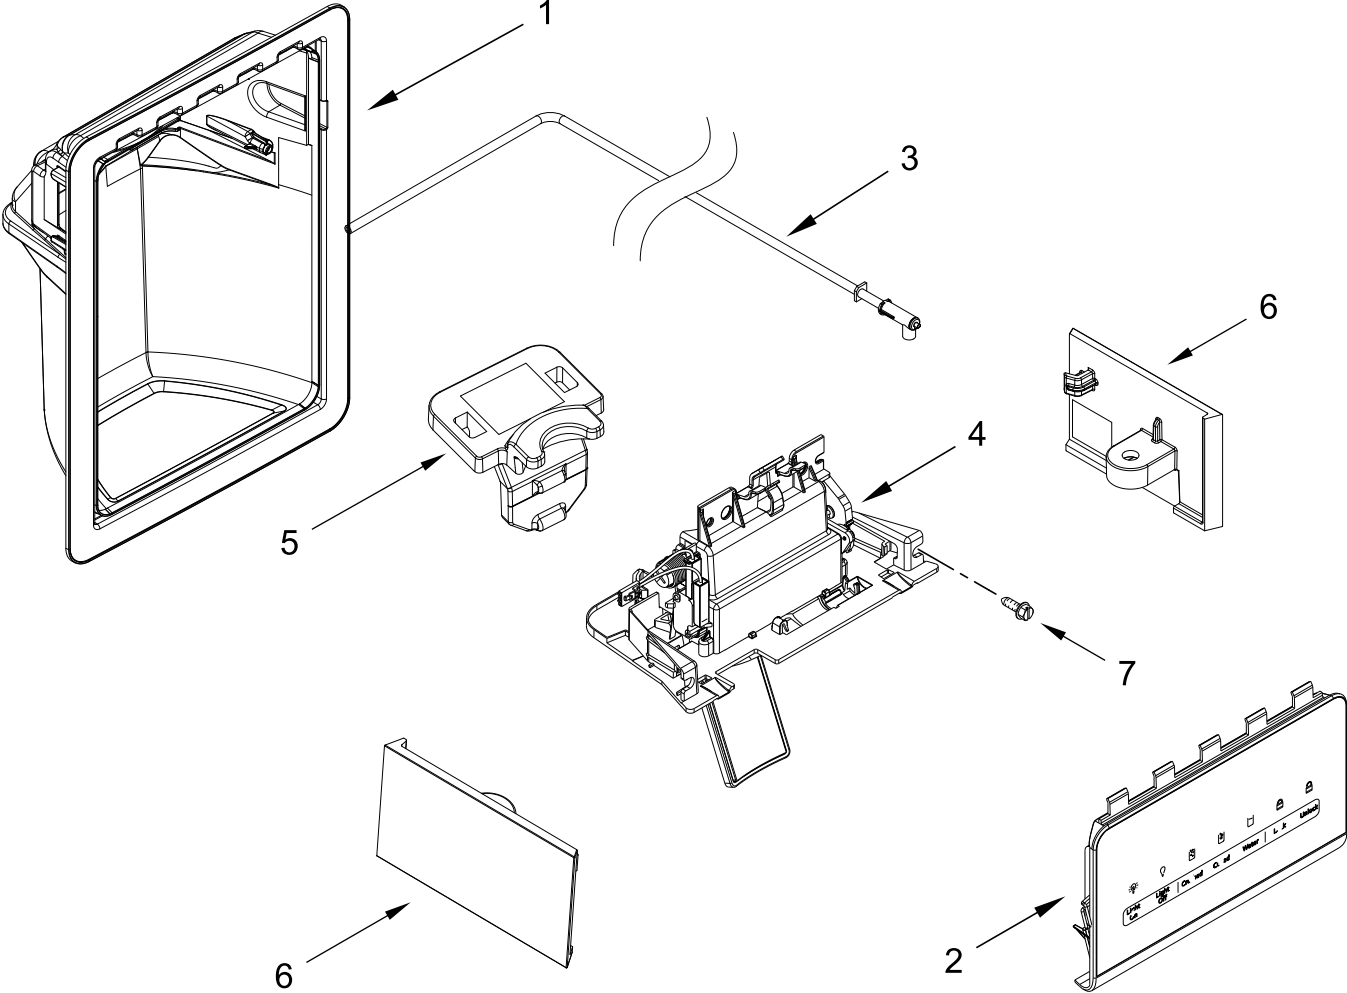

DISPENSER PARTS