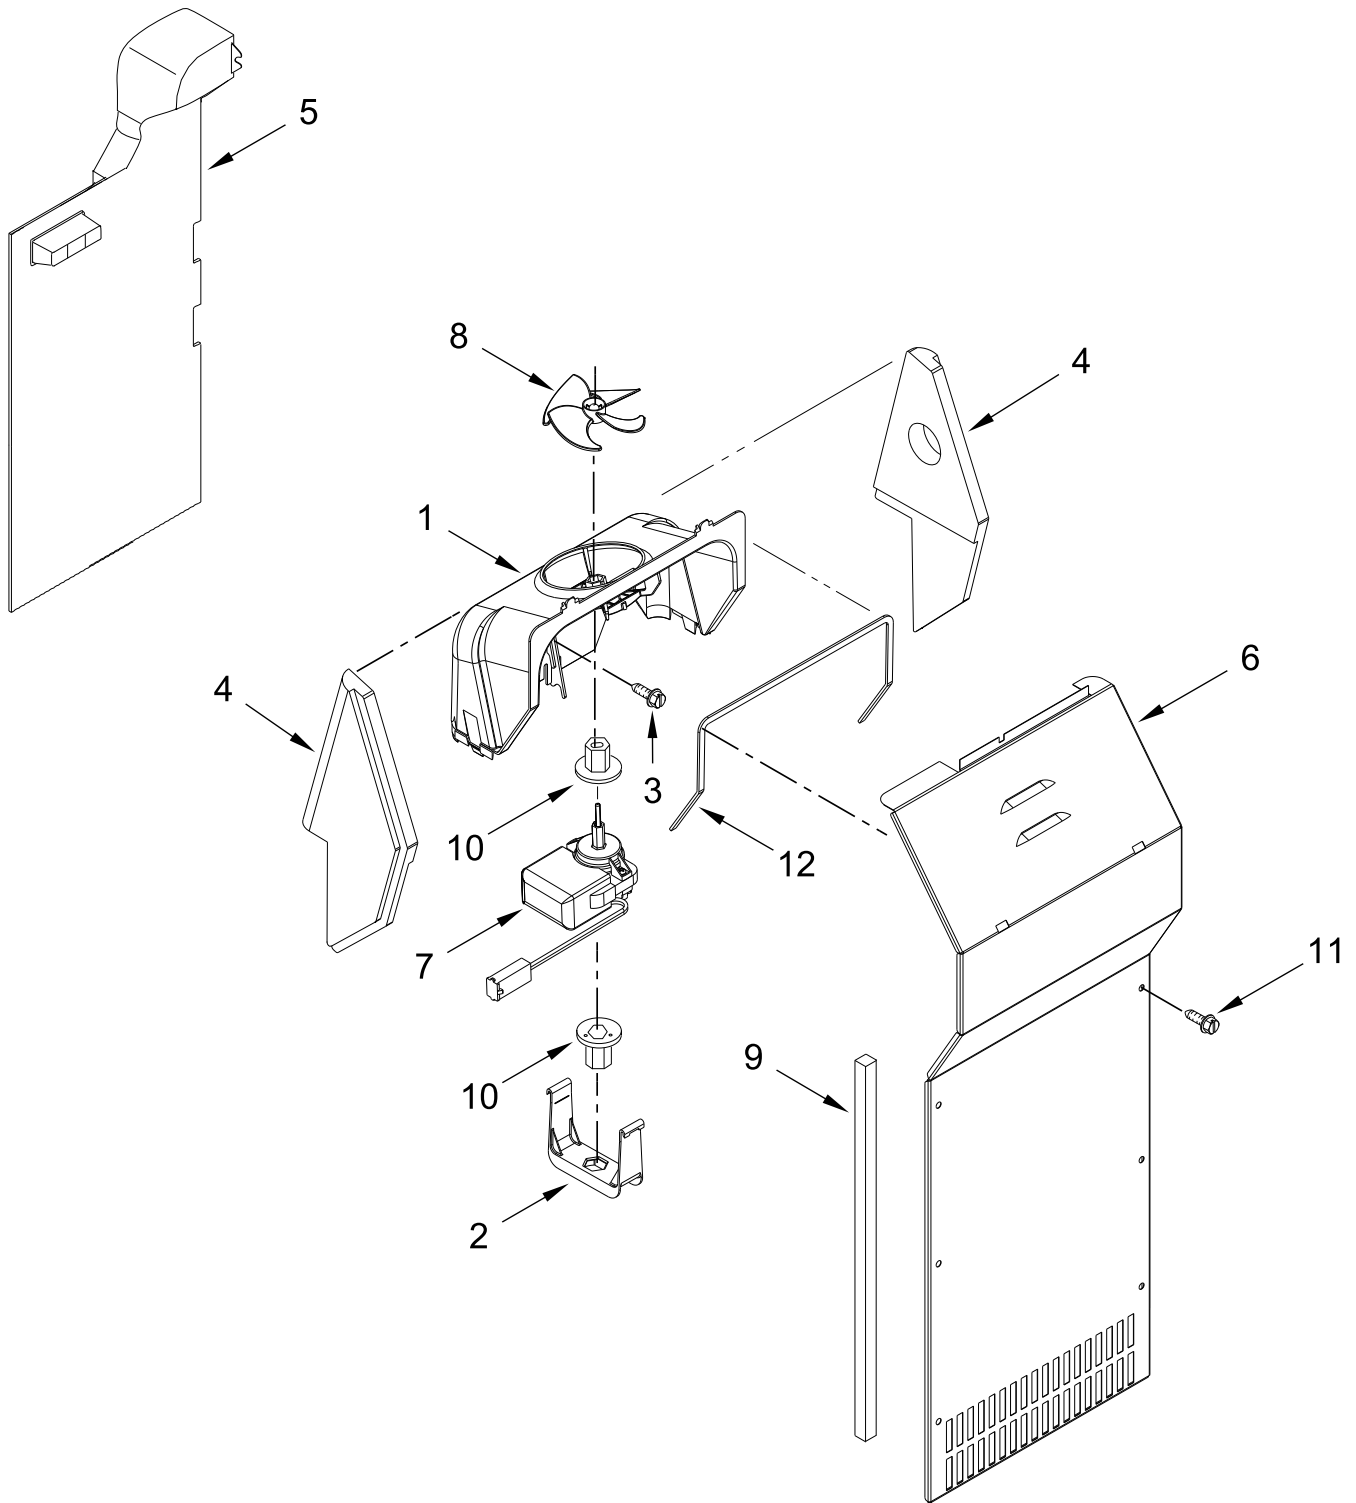

AIR FLOW PARTS

AIR FLOW PARTS

<u>Illus.</u> <u>No.</u>	<u>Part No.</u>	<u>Description</u>	<u>Illus.</u> <u>No.</u>	<u>Part No.</u>	<u>Description</u>	<u>Illus.</u> <u>No.</u>	<u>Part No.</u>	<u>Description</u>
1	W11228713	Scroll, Fan	5	W11084384	Duct, Freezer Air	11	W10142292	Screw
2	W10188846	Retainer, Fan Motor	6	W10505307	Cover, Evaporator	12	2155789	Gasket
3	489478	Screw	7	2315549	Motor, Fan			
4		Support, Fan Scroll	8	2169142	Blade, Fan			
	W11414496	Left Hand	9	2304241	Gasket			
	W11414497	Right Hand	10	2176759	Grommet, Motor