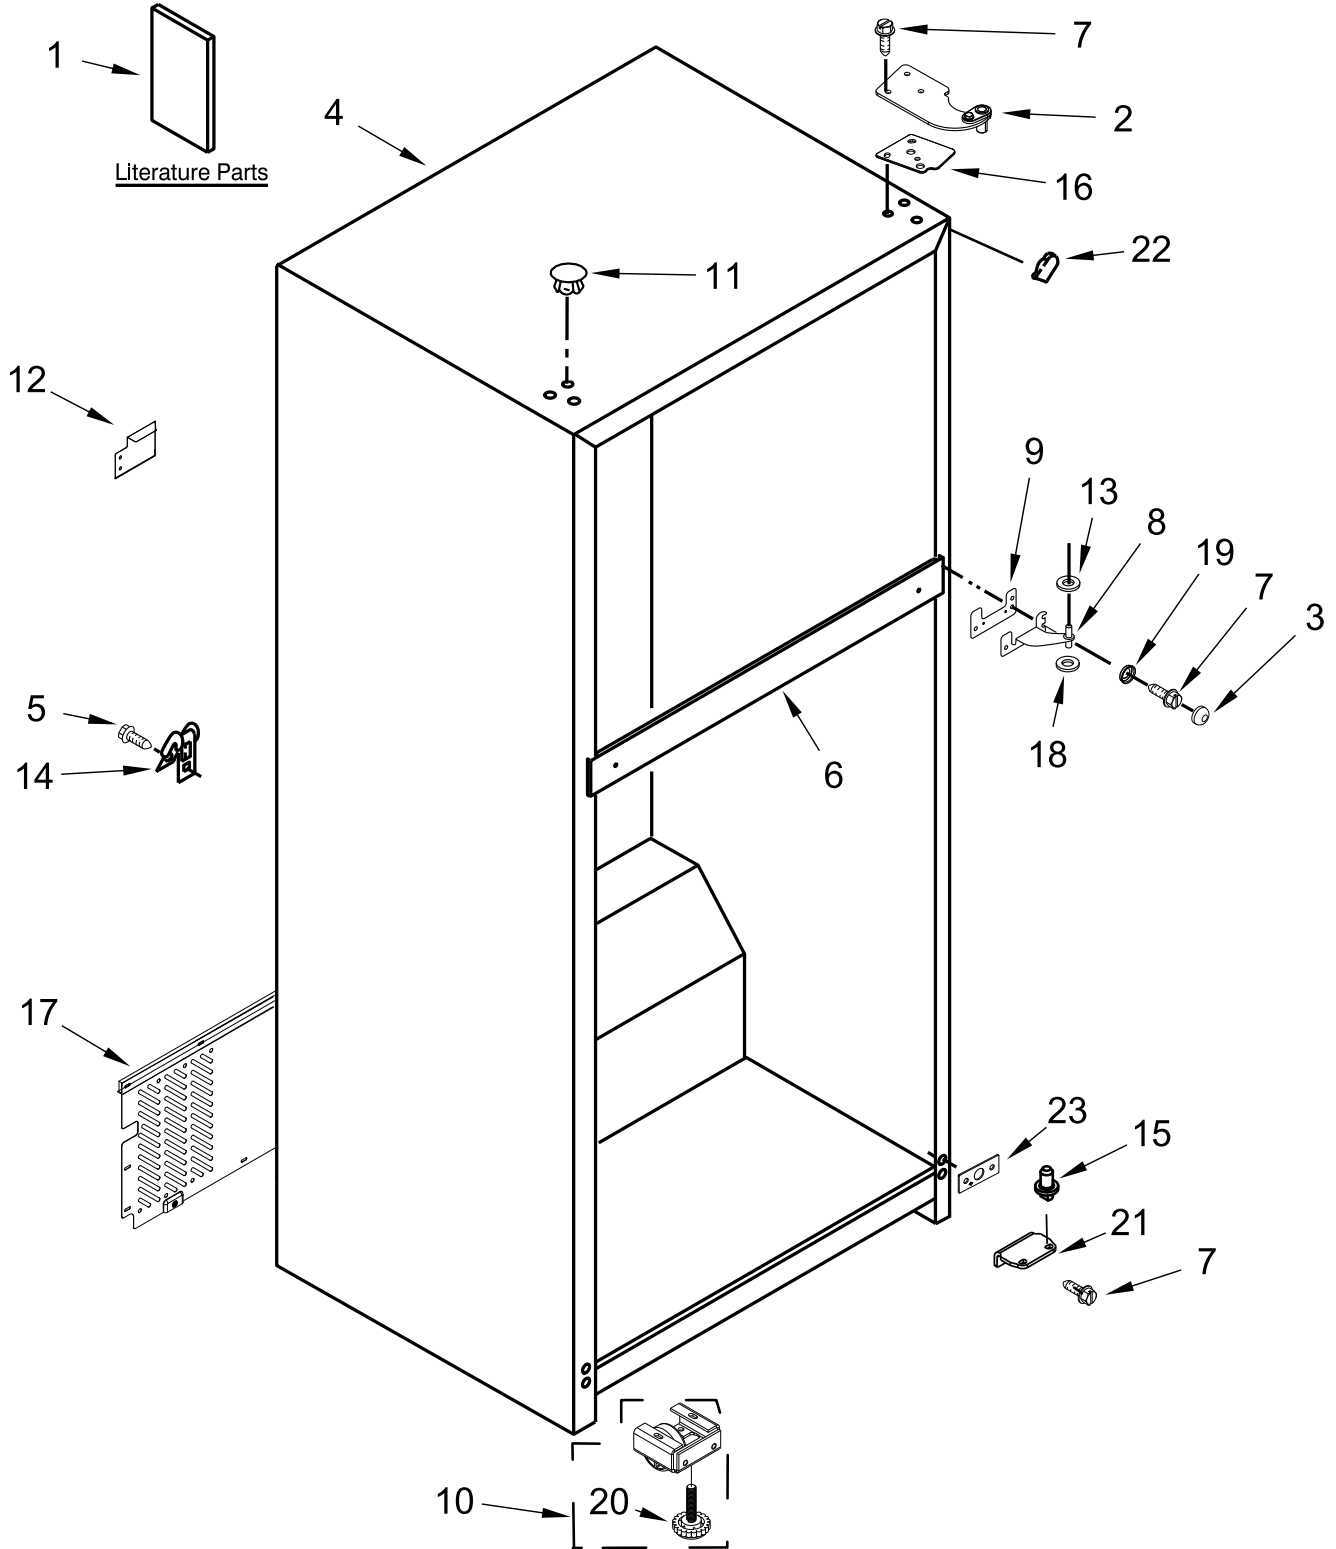

# CABINET PARTS

# CABINET PARTS

<u>Illus. No.</u>	<u>Part No.</u>	<u>Description</u>	<u>Illus. No.</u>	<u>Part No.</u>	<u>Description</u>	<u>Illus. No.</u>	<u>Part No.</u>	<u>Description</u>
1		Literature Parts	7	489497	Screw	14	W11242280	Clamp, Power Cord
	W11730698	Use & Care Guide	8	2166086	Assembly, Hinge (Center)	15	W10638688	Hinge Pin
	W11644013	Energy Guide				16	W11656515	Shim, Top Hinge
2	W11656390	Assembly, Top Right Hinge	9		Shim, Hinge (Center)	17	W11676551	Cover Unit
				2215385	Black	18	487576	Washer, Plastic
3		Cap, Dome	10	W10142530	Assembly, Roller	19	W10674773	Cap, Washer Dome
	W10679135	Black	11		Plug, Hole	20	W10133299	Leveler
4		Cabinet (Not Serviced)		W10520305	Black	21	2325482	Hinge, Bottom
5	489442	Screw	12	W11458717	Access Cover, Valve	22		Filler, Corner
6		Rail, Center (Not Serviced)	13	489341	Washer, Plastic		2215384	Black
						23	2201567	Shim, Hinge (Bottom)