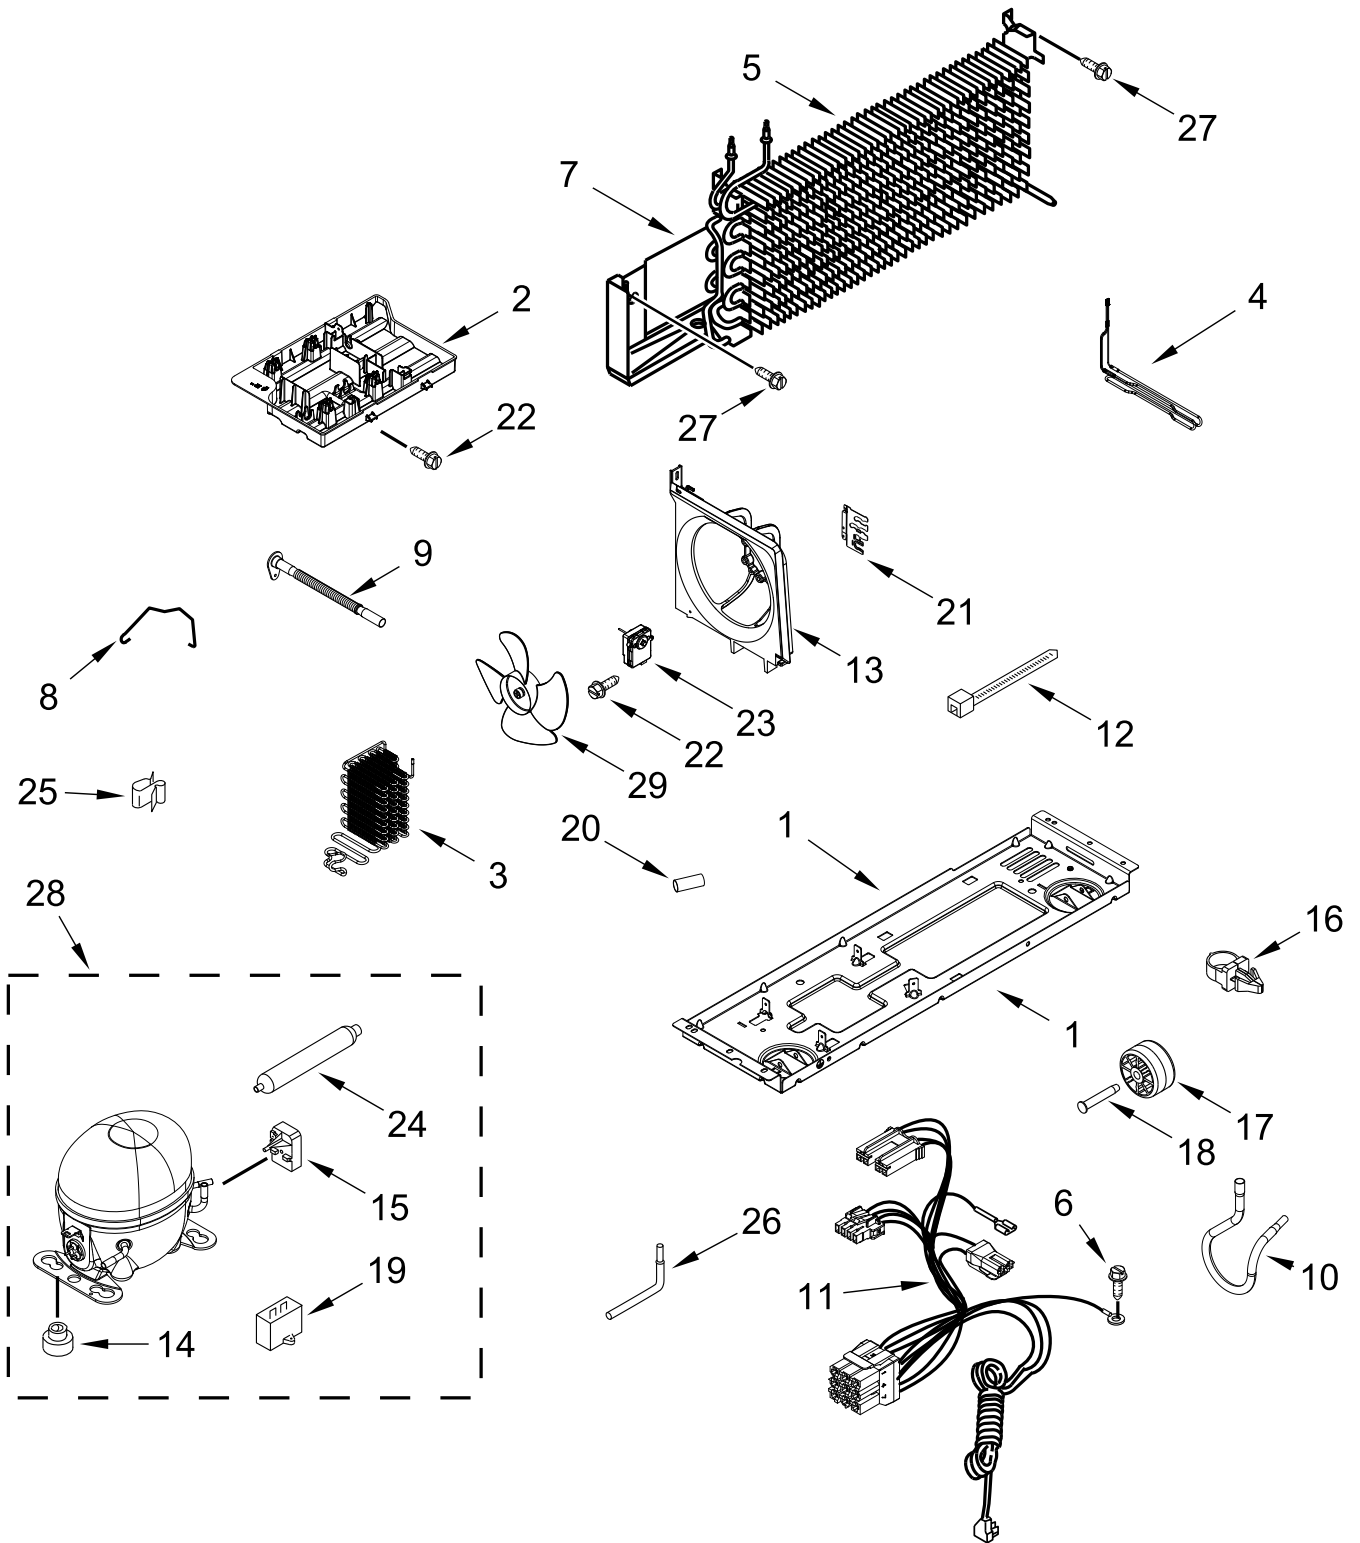

UNIT PARTS

UNIT PARTS

<u>Illus.</u> <u>No.</u>	<u>Part No.</u>	<u>Description</u>	<u>Illus.</u> <u>No.</u>	<u>Part No.</u>	<u>Description</u>	<u>Illus.</u> <u>No.</u>	<u>Part No.</u>	<u>Description</u>
1	W11620973	Support Plate, Compressor	10	W11518247	Tube, Suction	25	2326941	Clip, Wire
2	W10565417	Tray, Evaporator	11	W11238411	Harness, Unit	26	W11461499	Tube, Process
3	W11627779	Condenser (Also Order the Following Lokring™ Parts)	12	2263990	Tie, Wire	27	489442	Screw
	W11504445	5/4 NR MS 00 (High Side to Condenser)	13	W10570380	Scroll, Fan	28	W11706878	Compressor (Also Order the Following Lokring™ Parts)
	W11504432	6/5 NR MS 00 (Suction Line to Condenser)	14	W10806346	Grommet, Compressor		W11504415	8.5/8 NR MS 00 (Suction Tube to Compressor)
4	W11339349	Heater, Defrost	15	W11359381	Device, Combination Start (Start Relay and Overload)		W11504430	7/6 NR MS 00 (High Pressure Side to Compressor)
5	W11497963	Assembly, Evaporator (Also Order the Following Lokring™ Parts)	16	2219077	Clip, Harness		W11506619	8 NK MS 00 (Process Tube to Compressor)
	W11504450	4/1.8 NR MS 00 (Capillary Tube to Evaporator)	17	W10475495	Roller	29	W10675036	Blade, Fan REFRIGERANT CHARGE 56 grams (R600a)
	W11506620	8 NK AL 00 (Suction Line to Evaporator)	18	2264756	Axle, Roller			
6	8533919	Screw	19	W10590083	Capacitor			
7	W10570572	Shield, Heat	20	2215468	Insulation, Sound			
8	W11495051	Strap, Bale	21	W11340313	Bracket, Evaporator			
9	W10582029	Extension, Drain Tube	22	8533859	Screw			
			23	W11505535	Motor, Condenser Fan			
			24	W10805035	Drier (Service Drier Without Dye) (Also Order the Following Lokring™ Parts)			
				W11504445	5/4 NR MS 00 (Heat Loop to Drier)			
				W11504447	5/1.8 NR MS 00 (Capillary Tube to Drier)