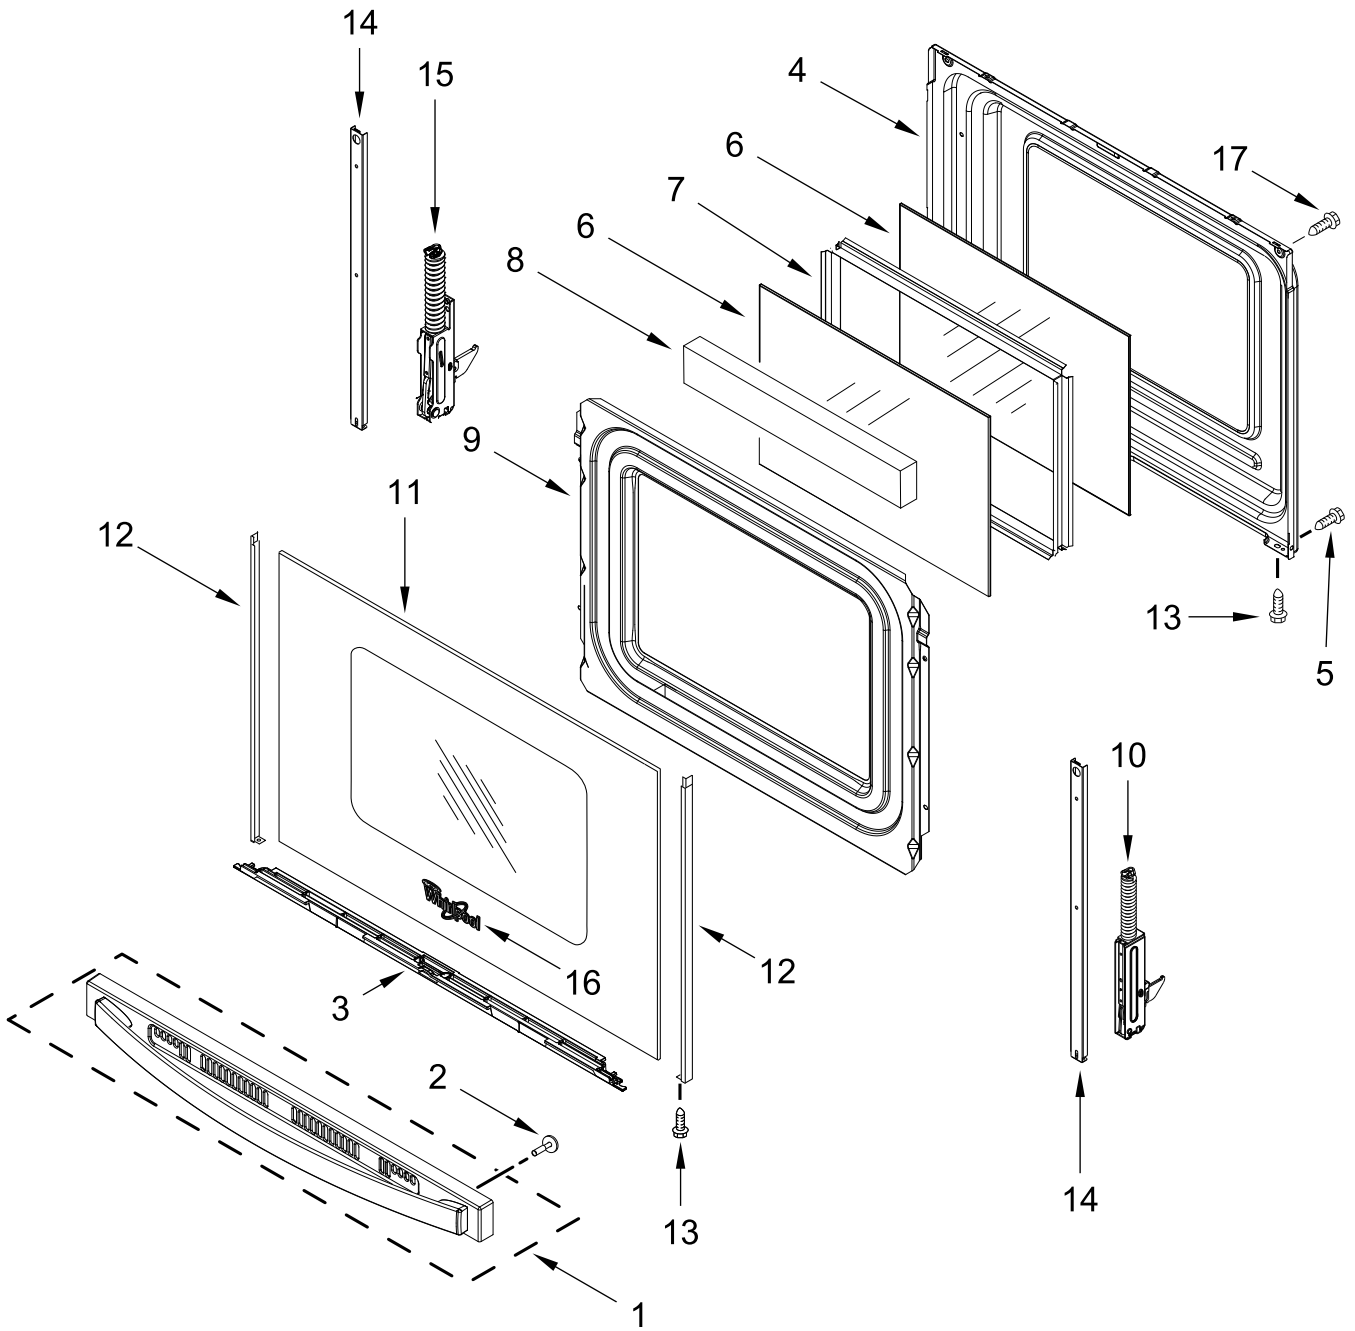

DOOR PARTS

DOOR PARTS

<u>Illus. No.</u>	<u>Part No.</u>	<u>Description</u>
1		Handle and Vent Assembly
	W11353056	Black Stainless
2	W10465158	Screw
3		Door, Lower Trim
	W11444043	Black
4	9761344	Liner, Door
5	W10031790	Screw

<u>Illus. No.</u>	<u>Part No.</u>	<u>Description</u>
6	9758162	Glass, Inner
7	W10316950	Frame, Glass
8	W10278991	Insulation, Door Strip
9	W11380222	Retainer, Insulation
10	W10388635	Hinge, Door (Active)
11		Glass, Outer Door
	W11729636	Black

<u>Illus. No.</u>	<u>Part No.</u>	<u>Description</u>
12		Trim, Door
	W10746436	Black (Left)
	W10746435	Black (Right)
13	W10327235	Screw
14	W11379944	Strap, Door
15	W10440013	Hinge, Door (Active)
16	W10884775	Badge
17	W10200660	Screw