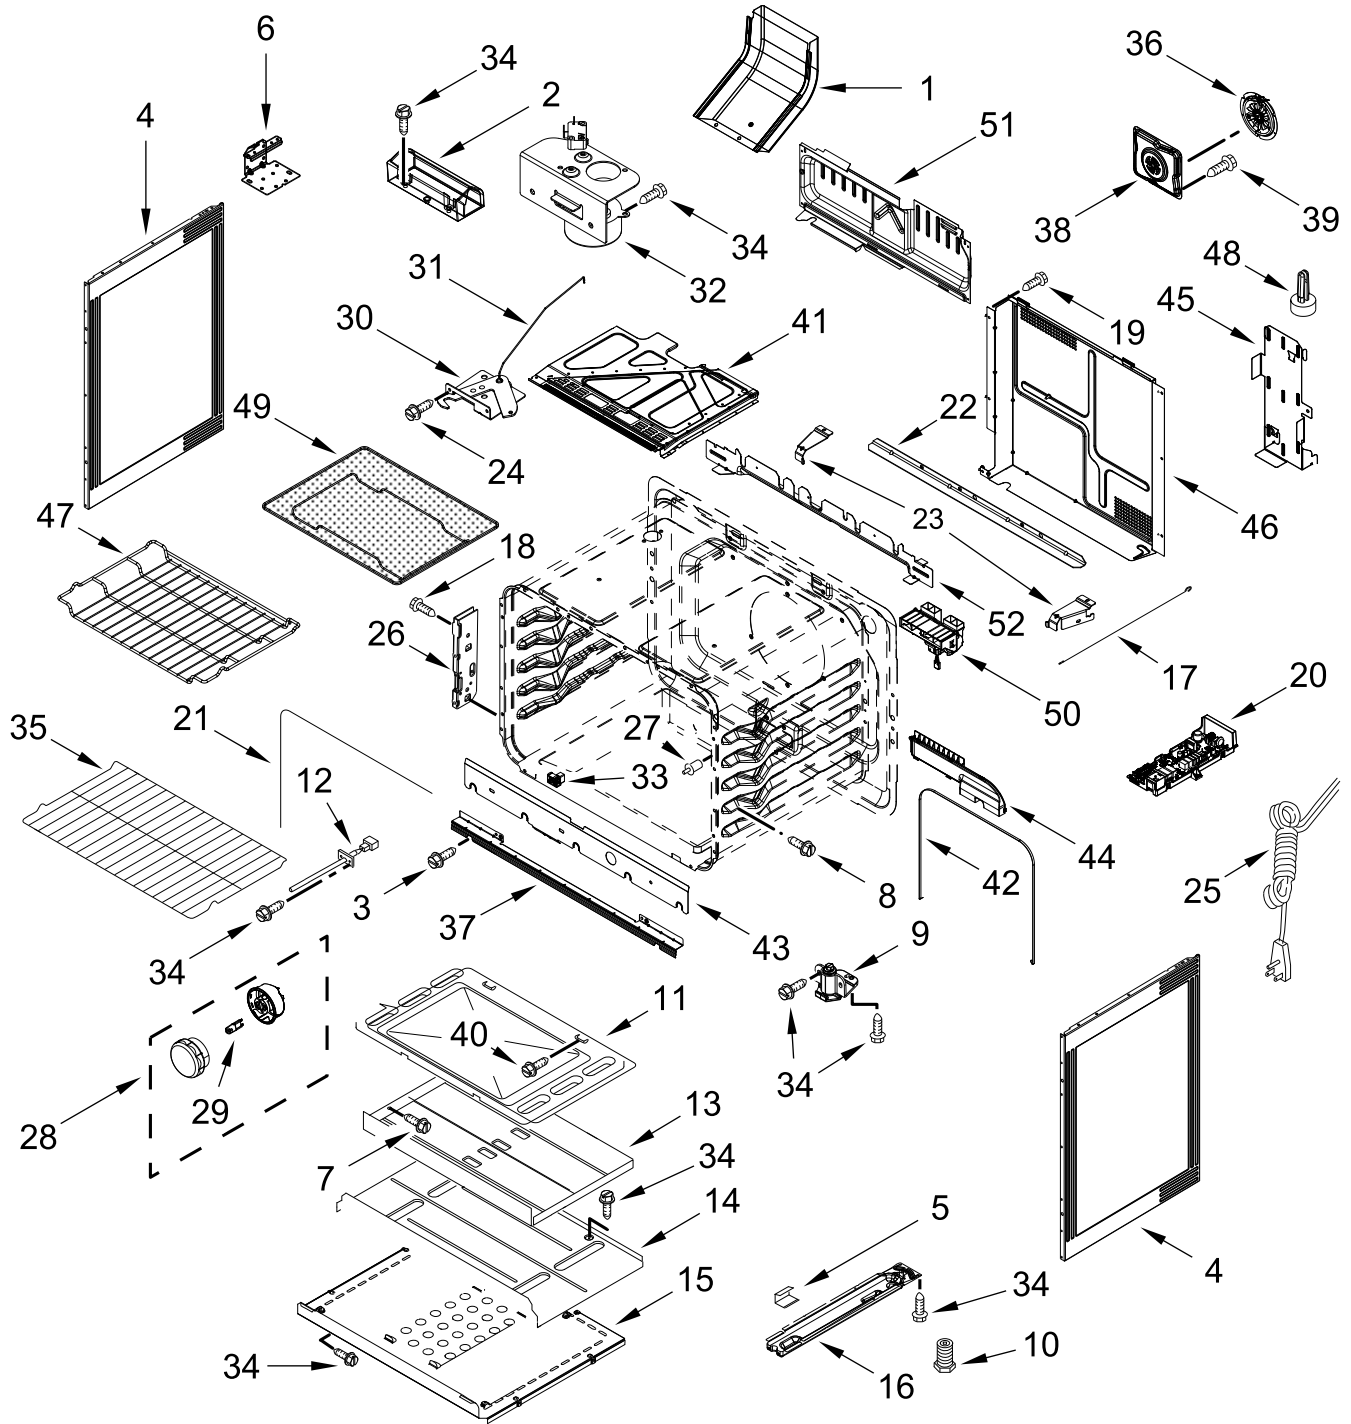

CHASSIS PARTS

CHASSIS PARTS

<u>Illus. No.</u>	<u>Part No.</u>	<u>Description</u>	<u>Illus. No.</u>	<u>Part No.</u>	<u>Description</u>	<u>Illus. No.</u>	<u>Part No.</u>	<u>Description</u>
1	W11366116	Box, Flue	20	W11734476	Control, Electronic	39	W10516115	Screw
2	W11279866	Shield, Flue	21	W11491751	Seal, Door	40	W10379120	Screw
3	W10067840	Screw	22	W10435470	Brace, Main Back	41	W11617265	Ventilation Assembly, Duct and Frame
4		Panel, Side	23		Corner, Brace	42	4820F015-59	Insulation, Strap
	W11445467	Black		W11673746	(Left)	43	W11619830	Deflector, Bracket
5	W10137382	Clip, Panel		W11673745	(Right)	44	W11637749	Rear, Duct Assembly
6	W11287215	Bracket, Cooktop Console	24	3196560	Screw	45	W11365827	Bracket, Acu
7	W10362924	Screw	25	W11661976	Cord, Power	46	W11633165	Side, Cover
8	3196560	Screw	26	W10289077	Receiver, Hinge	47	W11607819	Rack, Oven (Gull-Wing)
9	W10341186	Front Foot Assembly	27	W11511828	Switch, Door	48	8016P022-60	Glide, Main Top
10	W10058460	Foot, Leveling	28	W11634772	Light Assembly	49	W11661815	Basket, Airfry
11	W11602073	Bottom, Oven	29	W10571723	Bulb, Halogen 40 Watts	50	W11616407	Dual, Blower
12	W11633068	Sensor	30	W11612000	Front Door Latch Assembly	51	W11361778	Convection, Rear Cover
13	8053967	Baffle, Burner Oven	31	W11616635	Rod, Latch	52	W11615396	Deflector, Panel
14	8053969	Shield, Heat	32	W11612001	Rear Door Latch Assembly			FOLLOWING PARTS NOT ILLUSTRATED
15	W11640074	Shield, Lower	33	W10674705	Glide, Drawer Front		W10774939	Insulation, Wrap
16	W10390008	Base Rail Assembly (Left)	34	3196178	Screw		W11632432	Insulation, Back
	W10390007	Base Rail Assembly (Right)	35	W11173792	Rack, Oven			
17	9757239	Rod, Door Switch	36	W11635909	Fan, Convection			
18	W10031780	Screw	37	W11464547	Bracket, Front Frame			
19	3400080	Screw	38	W11373155	Cover, Conv Fan