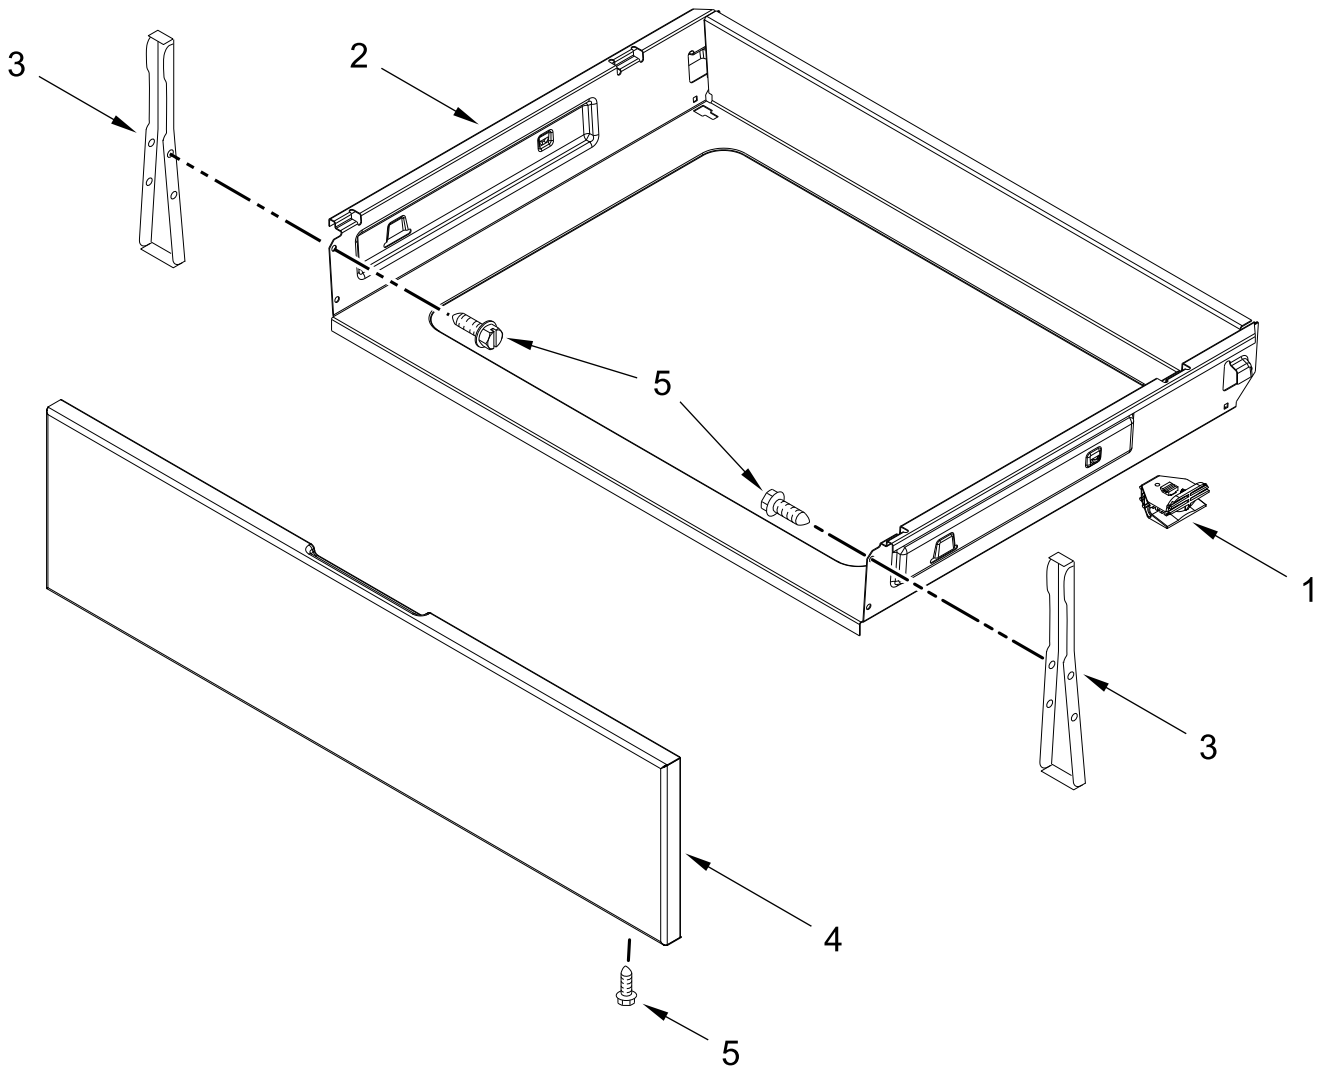

DRAWER PARTS

DRAWER PARTS

<u>Illus.</u> <u>No.</u>	<u>Part No.</u>	<u>Description</u>	<u>Illus.</u> <u>No.</u>	<u>Part No.</u>	<u>Description</u>
1	W10674708	Glide, Drawer Rear	4		Panel, Drawer Front
2	W10688022	Drawer, Storage		W11450003	Black Stainless
3	W10462909	Bracket, Mounting	5	3196169	Screw