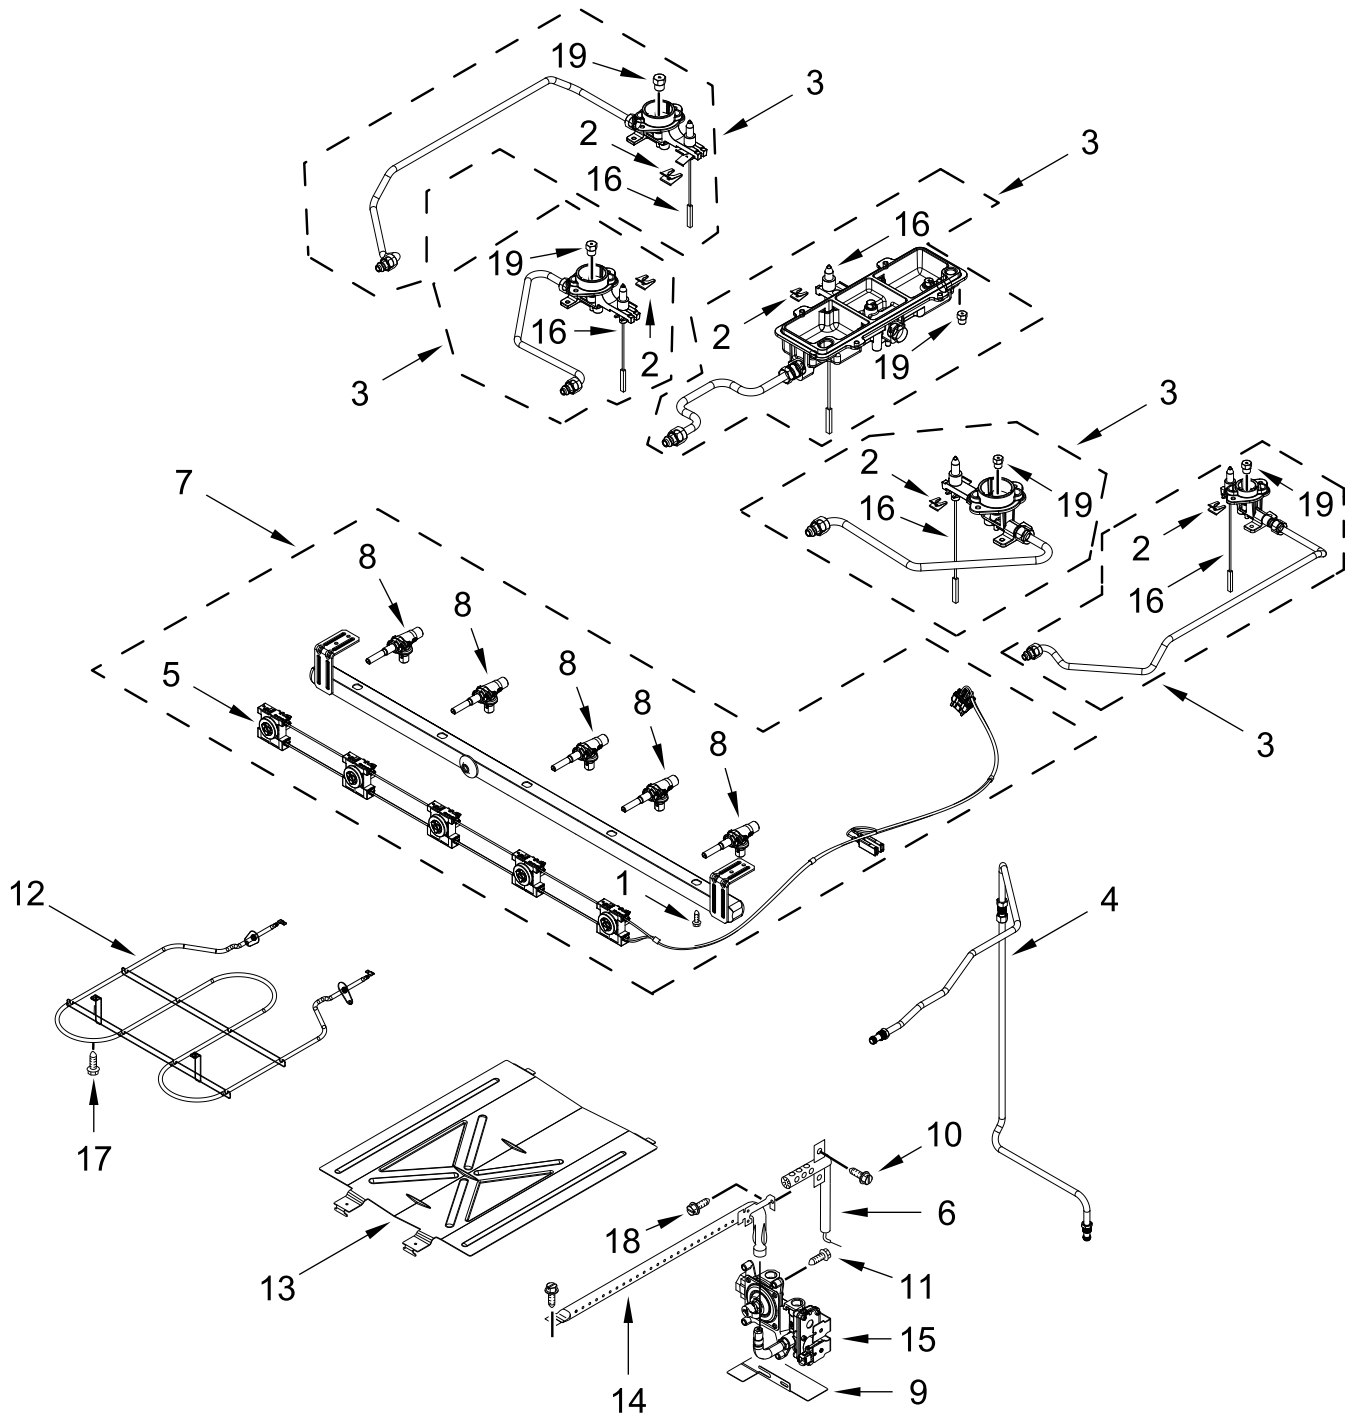

MANIFOLD PARTS

MANIFOLD PARTS

<u>Illus. No.</u>	<u>Part No.</u>	<u>Description</u>	<u>Illus. No.</u>	<u>Part No.</u>	<u>Description</u>	<u>Illus. No.</u>	<u>Part No.</u>	<u>Description</u>	
1	W11402213	Screw	8	W11279839	Valve, Single (Left Front, Right Front)	16	W11428831	Electrode (Left Front, Left Rear)	
2	W10827923	Electrode, Spring					W11428858	Electrode (Right Front, Right Rear)	
3	W11300893	Orifice Holder Assembly (18K) (Left Front)		W11279838	Valve, Single (Left Rear)		W11581944	Electrode (Center)	
	W11300868	Orifice Holder Assembly (10K) (Left Rear)		W11279837	Valve, Single (Right Rear)		17	W10362924	Screw
	W11300884	Orifice Holder Assembly (18K) (Right Front)		W11629949	Valve, Single (Center)		18	3196265	Screw
	W11300872	Orifice Holder Assembly (5K) (Right Rear)	9	W10224921	Bracket, Aegis		19	W10849722	Orifice (18K) (Left Front and Right Front)
	W11634400	Orifice Holder Assembly (12K) (Center)	10	3196385	Screw			W10849719	Orifice (5K) (Right Rear)
4	W11384792	Tubing (Manifold to Regulator)	11	3400016	Screw			W10907868	Orifice (10K) (Left Rear)
5	W11637977	Harness, Igniter (Includes Switches)	12	W10714060	Element, Broiler			W11642835	Orifice (12K) (Center) FOLLOWING PARTS NOT ILLUSTRATED
6	W11450459	Electrode, Bake	13	W10184491	Spreader, Flame (Oven)			W11370714	LP Conversion Kit
7	W11279817	Manifold Assembly	14	9758078	Burner, Bake			W10838304	Orifice, LP Bake
			15	W10818355	Regulator			W11402210	Tie, Wire