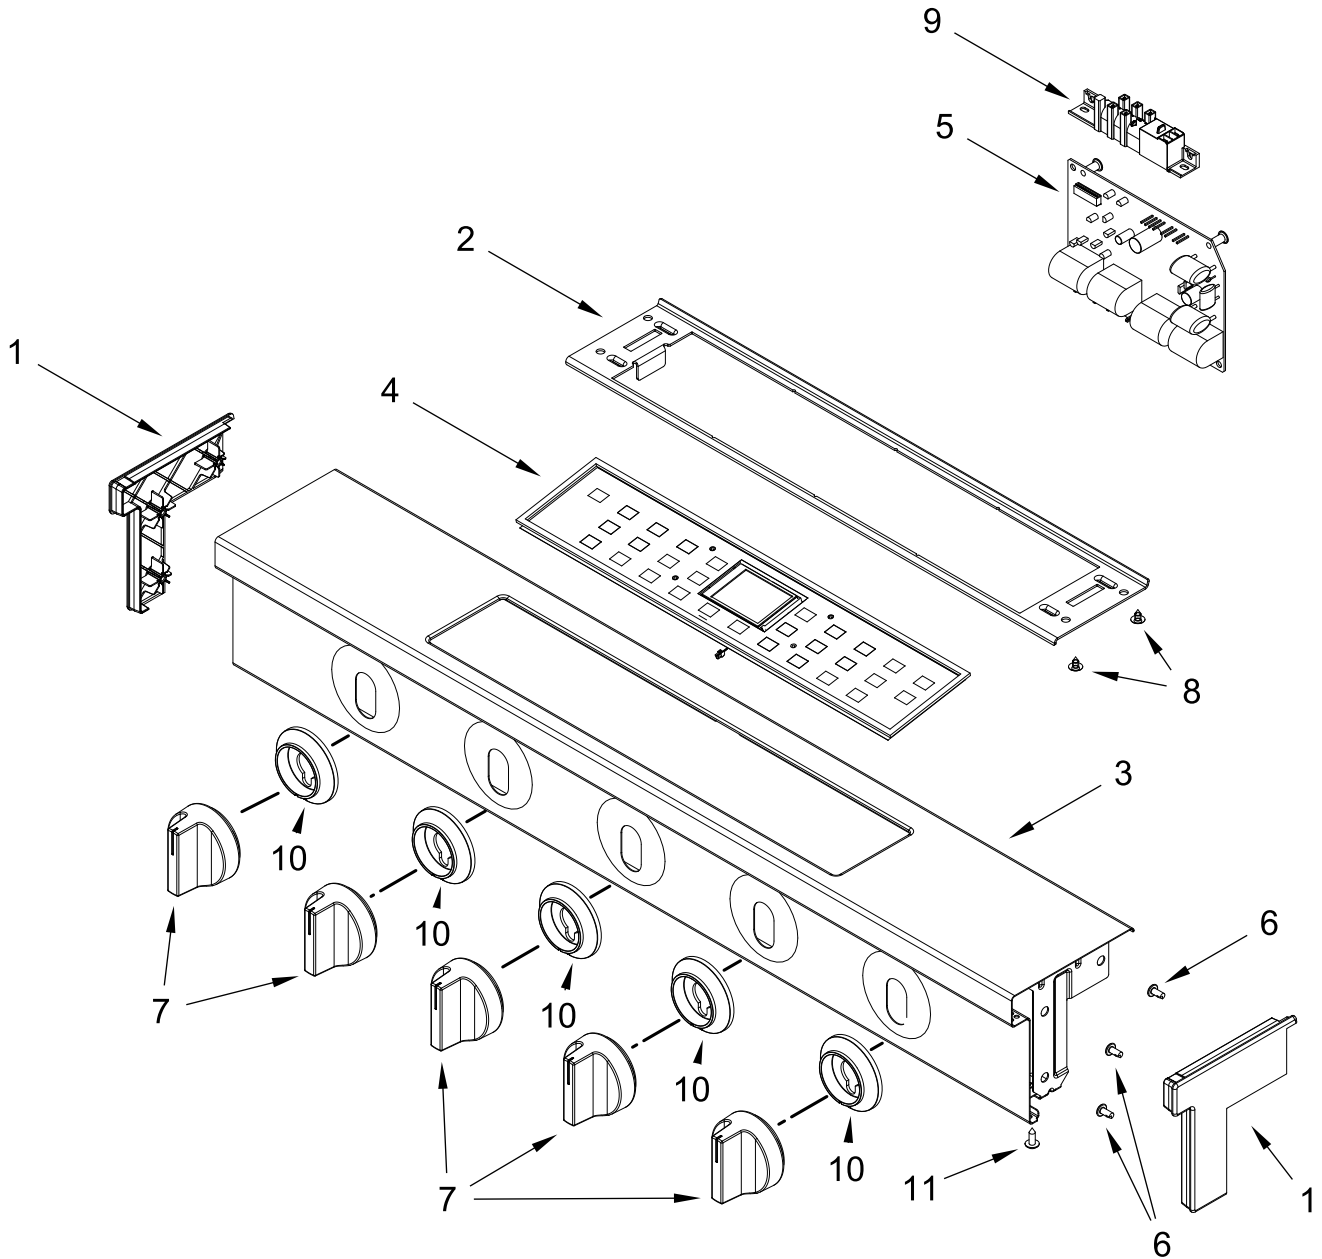

GAS RANGE

MODELS:

WSGS7530RV0 (Black Stainless)

COOKTOP PARTS

COOKTOP PARTS

<u>Illus. No.</u>	<u>Part No.</u>	<u>Description</u>	<u>Illus. No.</u>	<u>Part No.</u>	<u>Description</u>	<u>Illus. No.</u>	<u>Part No.</u>	<u>Description</u>
1		Literature Parts	12	W11672010	Grate, Bumper	19	W11635774	Oval Flame Spreader Kit
	W11642290	Owner's Manual	13	W11637551	Spring, Clip			(Center)
	W11639174	Tech Sheet	14	W11295628	Cooktop, Front Bracket	20	8016P022-60	Glide, Main Top
	W11641991	Quick Start Guide	15		Frame, Cooktop			FOLLOWING PARTS NOT ILLUSTRATED
2		Burner Cap Kit		W11367962	Black	W11334464		Harness, Main
	W11498499	Black (Set of 4)	16		Hinge, Grate	W11454086		Harness, Bake
3	W11600788	Burner Kit (Set of 4)		W11621636	Black	W11349007		Harness, DC
4		Cooktop	17	W11623712	Hinge, Spacer	3196520		Clip, Wire
	W11279795	Black	18	W11352193	Flame Spreader	313438		Clip, Harness
5	W11632438	Vent, Trim			(Left Front and Right Front)	3196896		Clip, Wire
6	W11388381	Box, Burner		W11352195	Flame Spreader			
7		Grate Kit			(Left Rear)			
	W11622335	Black (Set of 2)		W11352197	Flame Spreader			
8	W10673618	Screw			(Right Rear)			
9	W10530626	Screw						
10	W11379947	Bracket, Anti-Tip						
11	7101P485-60	Screw, Anti-Tip Kit						

CONTROL PANEL PARTS

CONTROL PANEL PARTS

<u>Illus.</u> <u>No.</u>	<u>Part No.</u>	<u>Description</u>	<u>Illus.</u> <u>No.</u>	<u>Part No.</u>	<u>Description</u>	<u>Illus.</u> <u>No.</u>	<u>Part No.</u>	<u>Description</u>
1		Endcap	4	W11333941	User Interface Assembly	8	W10327235	Screw
	W11357955	Black, (Left)				9	W11350452	Spark Module
	W11357956	Black, (Right)	5	W10818365	Module, Spark DSI	10		Bezel
2	W11291721	Mounting, Bracket	6	9780274	Screw		W11632249	Black Stainless
3		Panel, Control	7		Knob, Control	11	3196178	Screw
	W11300036	Black Stainless		W11632049	Black Stainless			