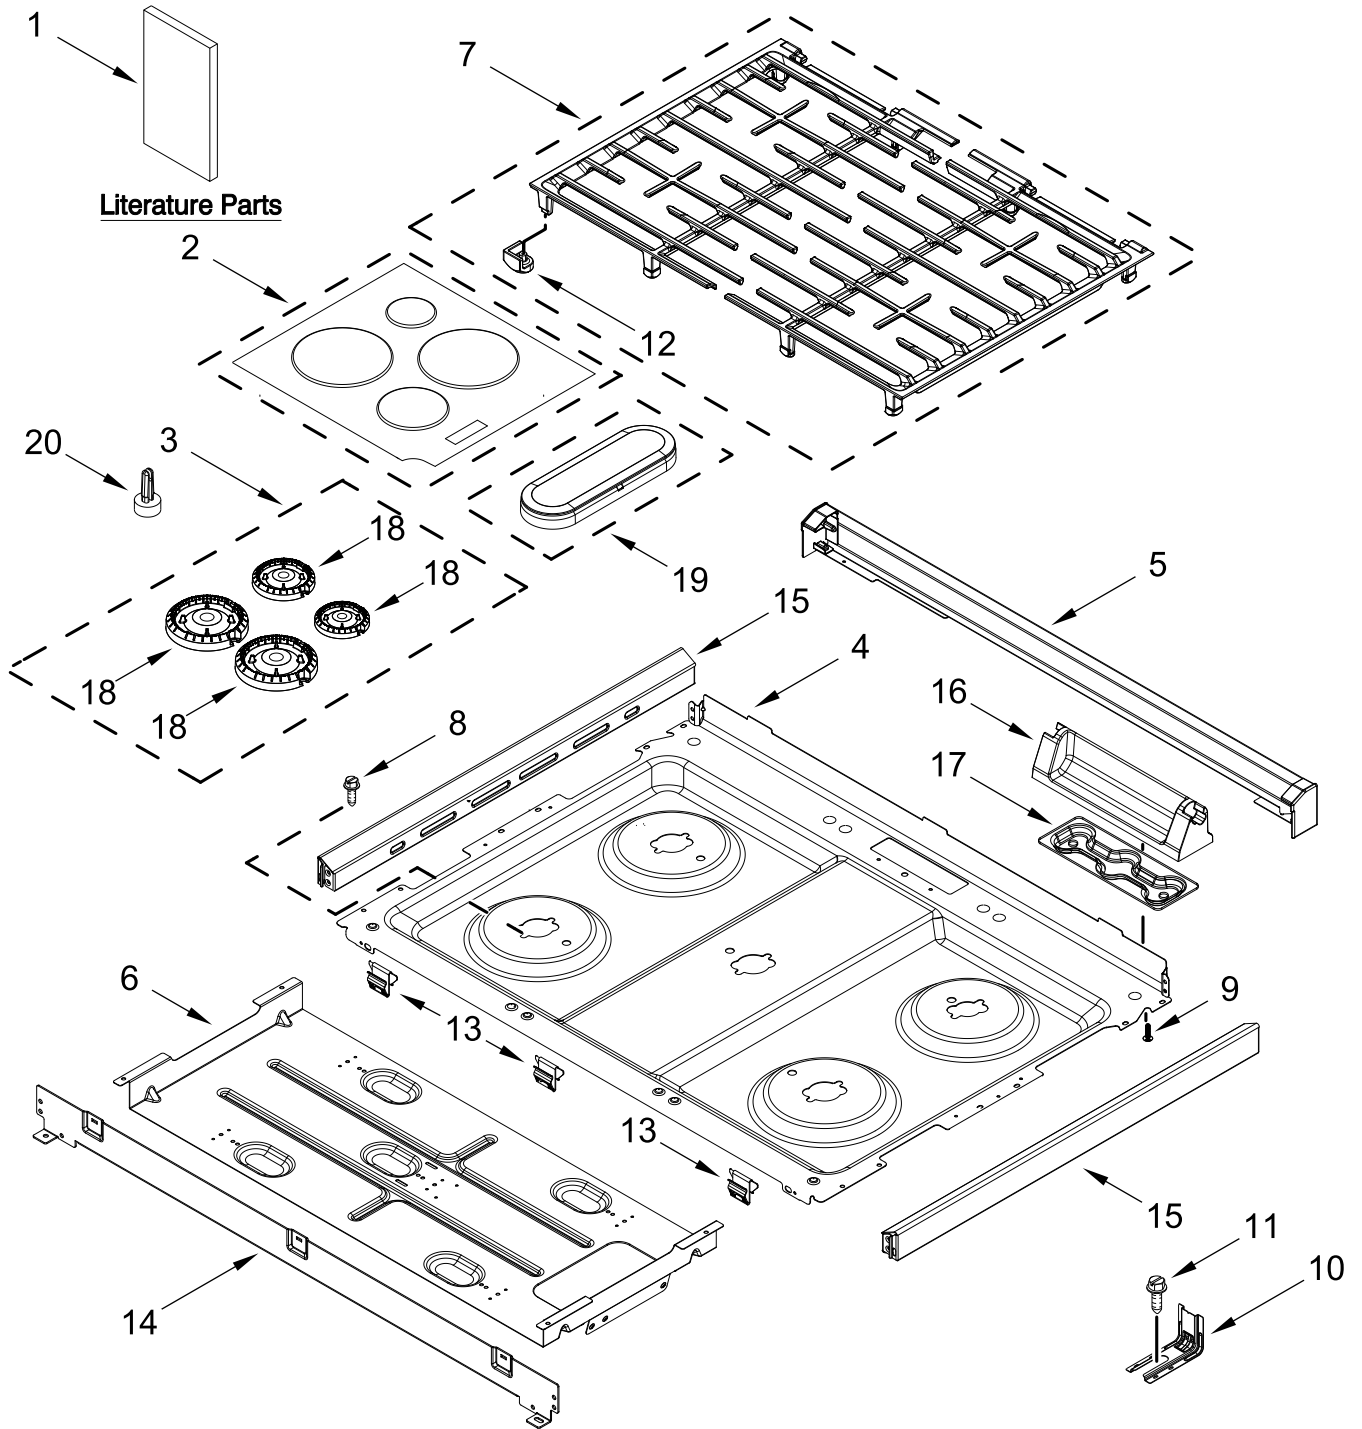

GAS RANGE

MODELS:

WSGS7530RV0 (Black Stainless)

COOKTOP PARTS

COOKTOP PARTS

<u>Illus. No.</u>	<u>Part No.</u>	<u>Description</u>	<u>Illus. No.</u>	<u>Part No.</u>	<u>Description</u>	<u>Illus. No.</u>	<u>Part No.</u>	<u>Description</u>
1		Literature Parts	12	W11672010	Grate, Bumper	19	W11635774	Oval Flame Spreader Kit
	W11642290	Owner's Manual	13	W11637551	Spring, Clip			(Center)
	W11639174	Tech Sheet	14	W11295628	Cooktop, Front Bracket	20	8016P022-60	Glide, Main Top
	W11641991	Quick Start Guide	15		Frame, Cooktop			FOLLOWING PARTS NOT ILLUSTRATED
2		Burner Cap Kit		W11367962	Black	W11334464		Harness, Main
	W11498499	Black (Set of 4)	16		Hinge, Grate	W11454086		Harness, Bake
3	W11600788	Burner Kit (Set of 4)		W11621636	Black	W11349007		Harness, DC
4		Cooktop	17	W11623712	Hinge, Spacer	3196520		Clip, Wire
	W11279795	Black	18	W11352193	Flame Spreader	313438		Clip, Harness
5	W11632438	Vent, Trim			(Left Front and Right Front)	3196896		Clip, Wire
6	W11388381	Box, Burner		W11352195	Flame Spreader			
7		Grate Kit			(Left Rear)			
	W11622335	Black (Set of 2)		W11352197	Flame Spreader			
8	W10673618	Screw			(Right Rear)			
9	W10530626	Screw						
10	W11379947	Bracket, Anti-Tip						
11	7101P485-60	Screw, Anti-Tip Kit						

CONTROL PANEL PARTS

CONTROL PANEL PARTS

<u>Illus.</u> <u>No.</u>	<u>Part No.</u>	<u>Description</u>	<u>Illus.</u> <u>No.</u>	<u>Part No.</u>	<u>Description</u>	<u>Illus.</u> <u>No.</u>	<u>Part No.</u>	<u>Description</u>
1		Endcap	4	W11333941	User Interface Assembly	8	W10327235	Screw
	W11357955	Black, (Left)				9	W11350452	Spark Module
	W11357956	Black, (Right)	5	W10818365	Module, Spark DSI	10		Bezel
2	W11291721	Mounting, Bracket	6	9780274	Screw		W11632249	Black Stainless
3		Panel, Control	7		Knob, Control	11	3196178	Screw
	W11300036	Black Stainless		W11632049	Black Stainless			