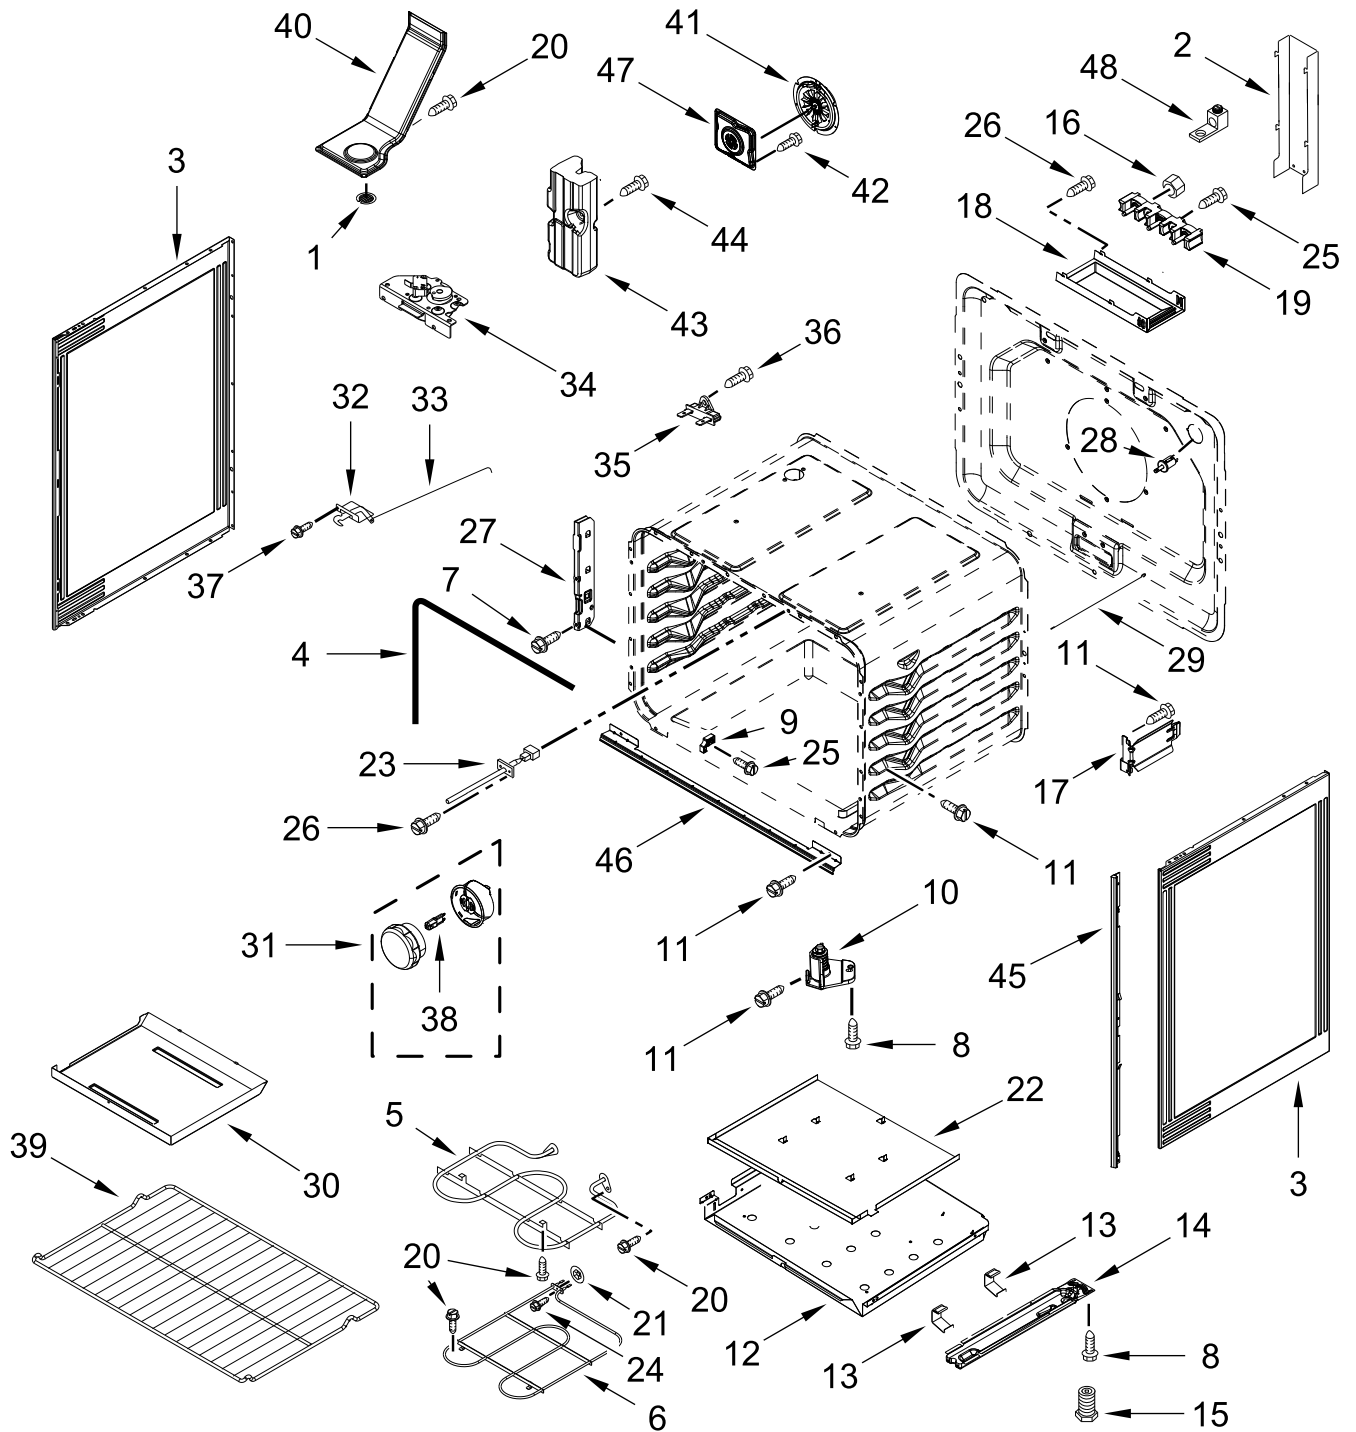

CHASSIS PARTS

CHASSIS PARTS

<u>Illus. No.</u>	<u>Part No.</u>	<u>Description</u>	<u>Illus. No.</u>	<u>Part No.</u>	<u>Description</u>	<u>Illus. No.</u>	<u>Part No.</u>	<u>Description</u>
1	W11092984	Screen, Vent	19	W11750818	Block, Terminal (without Ground Strap)	39	W11173792	Rack, Oven
2	W10326122	Cover, Terminal Block	20	W10362924	Screw	40	W11621245	Tube, Vent
3		Panel, Side	21	3400968	Nut	41	W11353930	Fan, Convection
	W11445467	Black	22	W10134125	Shield, Heat	42	W10516115	Screw
	W11445761	White	23	W10586204	Sensor	43	W10910404	Counterweight
4	W11491751	Seal, Door	24	3196174	Screw	44	W11034869	Screw
5	W10308476	Element, Broil	25	3400080	Screw	45	W11510560	Barrier Rail, Rubber (Left and Right)
6	9755770	Element, Bake	26	3196169	Screw	46	W11464547	Bracket, Front Frame
7	W10031780	Screw	27	W10289077	Receiver, Hinge	47	W11373155	Cover, Conv Fan
8	3196178	Screw	28	W11511828	Switch, Door	48	W10281322	Kit, Bare Wire Adapter Block
9	W10674705	Glide, Drawer Front	29	9757239	Rod, Door Switch			
10	W10341186	Front Foot Assembly	30	W10183712	Tray, Hidden Bake			
11	W10067840	Screw	31	W11634772	Light Assembly			FOLLOWING PARTS NOT ILLUSTRATED
12	W10134121	Tray, Insulation	32	9761013	Front Door Latch Assembly		3196520	Clip, Wire
13	W10137382	Clip, Panel	33	W10078380	Rod, Latch		W10646923	Card, Insulator
14	W10390007	Base Rail Assembly (Right)	34	W10107820	Rear Door Latch Assembly		W10774939	Insulation, Wrap
	W10390008	Base Rail Assembly (Left)	35	3196548	Fuse, Thermal		W11407378	Insulation, Back
15	W10058460	Foot, Leveling	36	3196172	Screw		W11404469	Insulation, Flue
16	3400029	Nut	37	3196560	Screw			
17	W10404688	Clip, Oven Support	38	W10571723	Bulb, Halogen 40 Watts			
18	W11673744	Bracket, Service