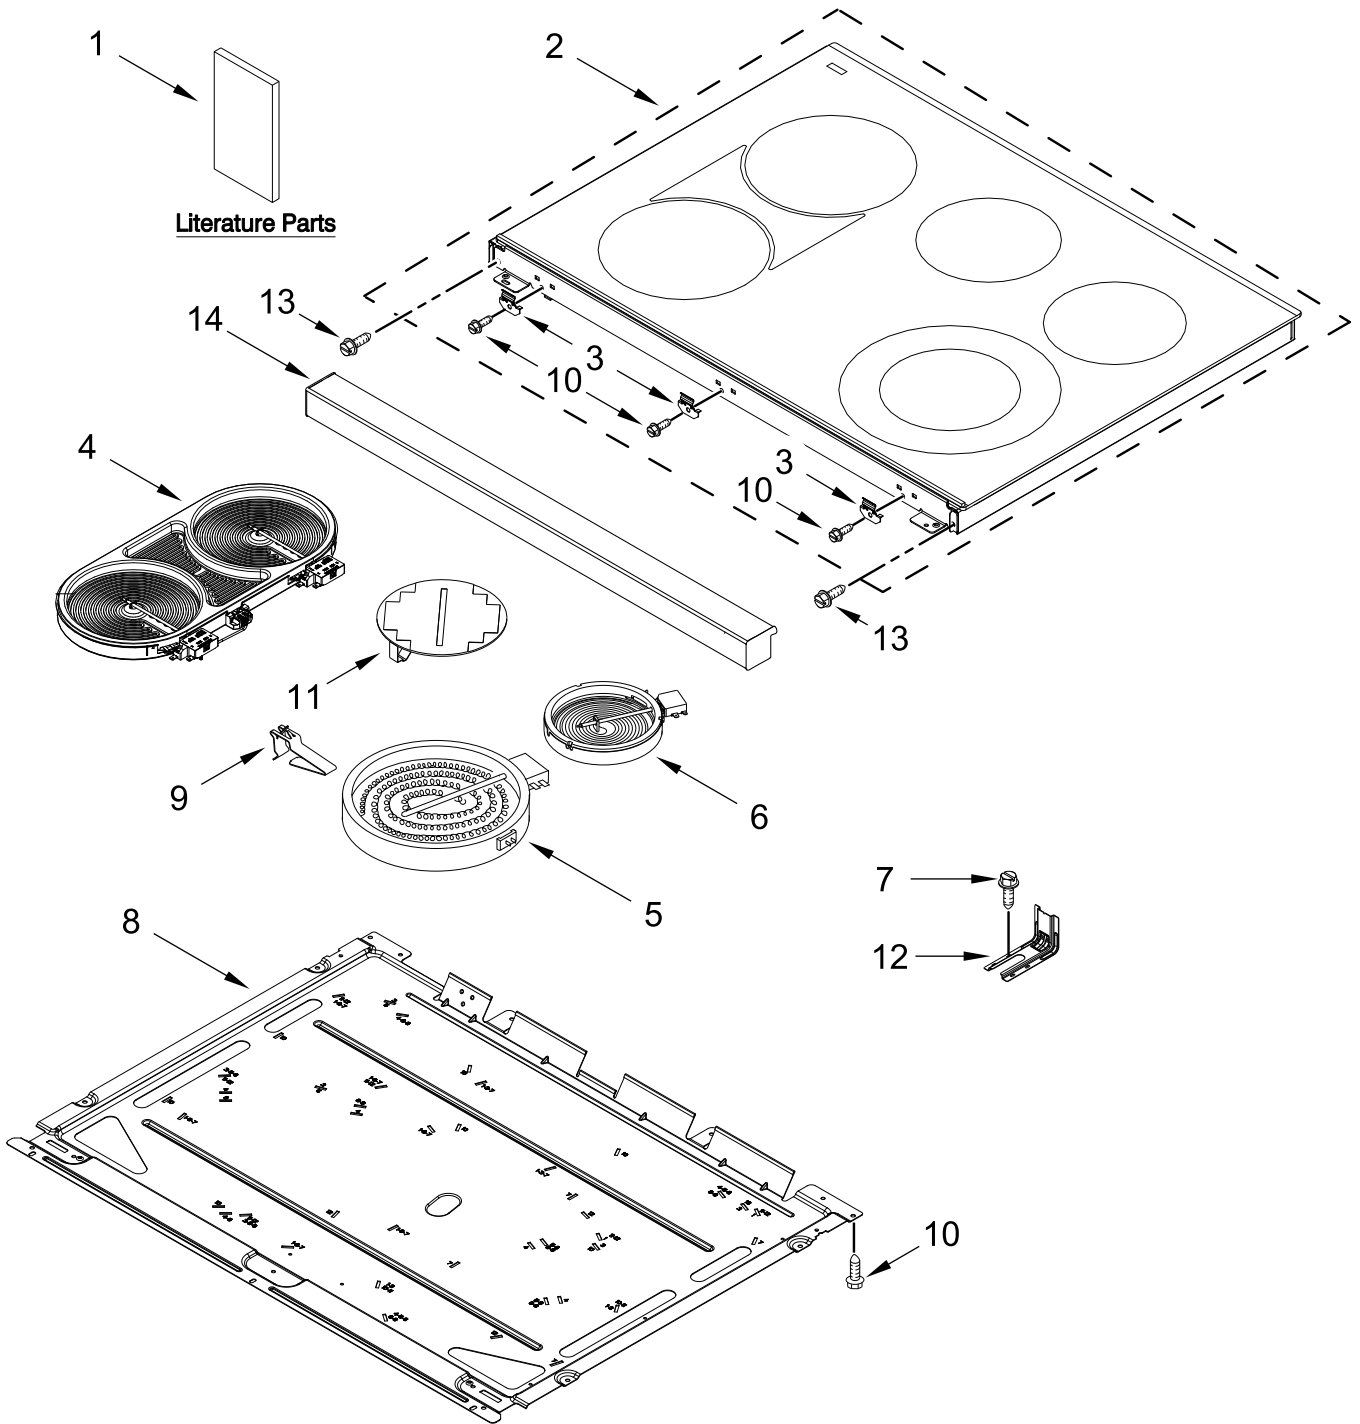

ELECTRIC RANGE

MODELS:

MFES6030RB0 (Black)
MFES6030RW0 (White)

COOKTOP PARTS

COOKTOP PARTS

<u>Illus. No.</u>	<u>Part No.</u>	<u>Description</u>	<u>Illus. No.</u>	<u>Part No.</u>	<u>Description</u>	<u>Illus. No.</u>	<u>Part No.</u>	<u>Description</u>
1		Literature Parts	6	8273994	Element (1200W) (Right Rear)	14		Bullnose
	W11640146	Owner's Manual					W11624926	Black
	W11638796	Quick Start Guide	7	7101P485-60	Screw, Anti-Tip Kit		W11624925	White
	W11639166	Tech Sheet	8	W11640572	Pan, Radiant Element			FOLLOWING PARTS NOT ILLUSTRATED
2		Cooktop	9	W11600012	Spring, Element		W11696452	Harness, Main
	W11633168	Black (includes, Cooktop Bracket)	10	3196169	Screw		W11706939	Harness, Cooktop
3	W11593284	Bracket, Cooktop	11	W11668631	Element, Warm Zone (Center Rear)		3196896	Clip, Wire
4	W10248259	Element, Bridge (Left Front and Left Rear)	12	W11379945	Bracket, Anti-Tip		W11172528	Harness, Hidden Bake
5	W11282542	Element (3000W Dual) (Right Front)	13	3400080	Screw			

CONTROL PANEL PARTS

CONTROL PANEL PARTS

<u>Illus.</u> <u>No.</u>	<u>Part No.</u>	<u>Description</u>	<u>Illus.</u> <u>No.</u>	<u>Part No.</u>	<u>Description</u>	<u>Illus.</u> <u>No.</u>	<u>Part No.</u>	<u>Description</u>
1		Console	6		Board, Control	13		Panel, Lower
	W11730181	Black		W11637094	Black		W11625413	Black
	W11730180	White	7		Endpost, Console		W11625412	White
2	3196178	Screw		W11625423	Black (Left)	14	W11643797	Gasket, Lower Panel
3	3400882	Screw		W11625420	Black (Right)			
4	W10437092	Switch, Infinite (Left Front and Right Front)		W11625422	White (Left)			
	W10843843	Switch, Infinite (Left Rear)		W11625418	White (Right)			
	W10578768	Switch, Infinite (Right Rear)	8		Knob			
				W11584001	Stainless			
			9	W11371599	Bracket, Control			
			10	W11393668	Cover, Upper Rear			
5	3196169	Screw	11	W11363806	Shield, Heat			
			12	W11394231	Cover, Rear Flue			