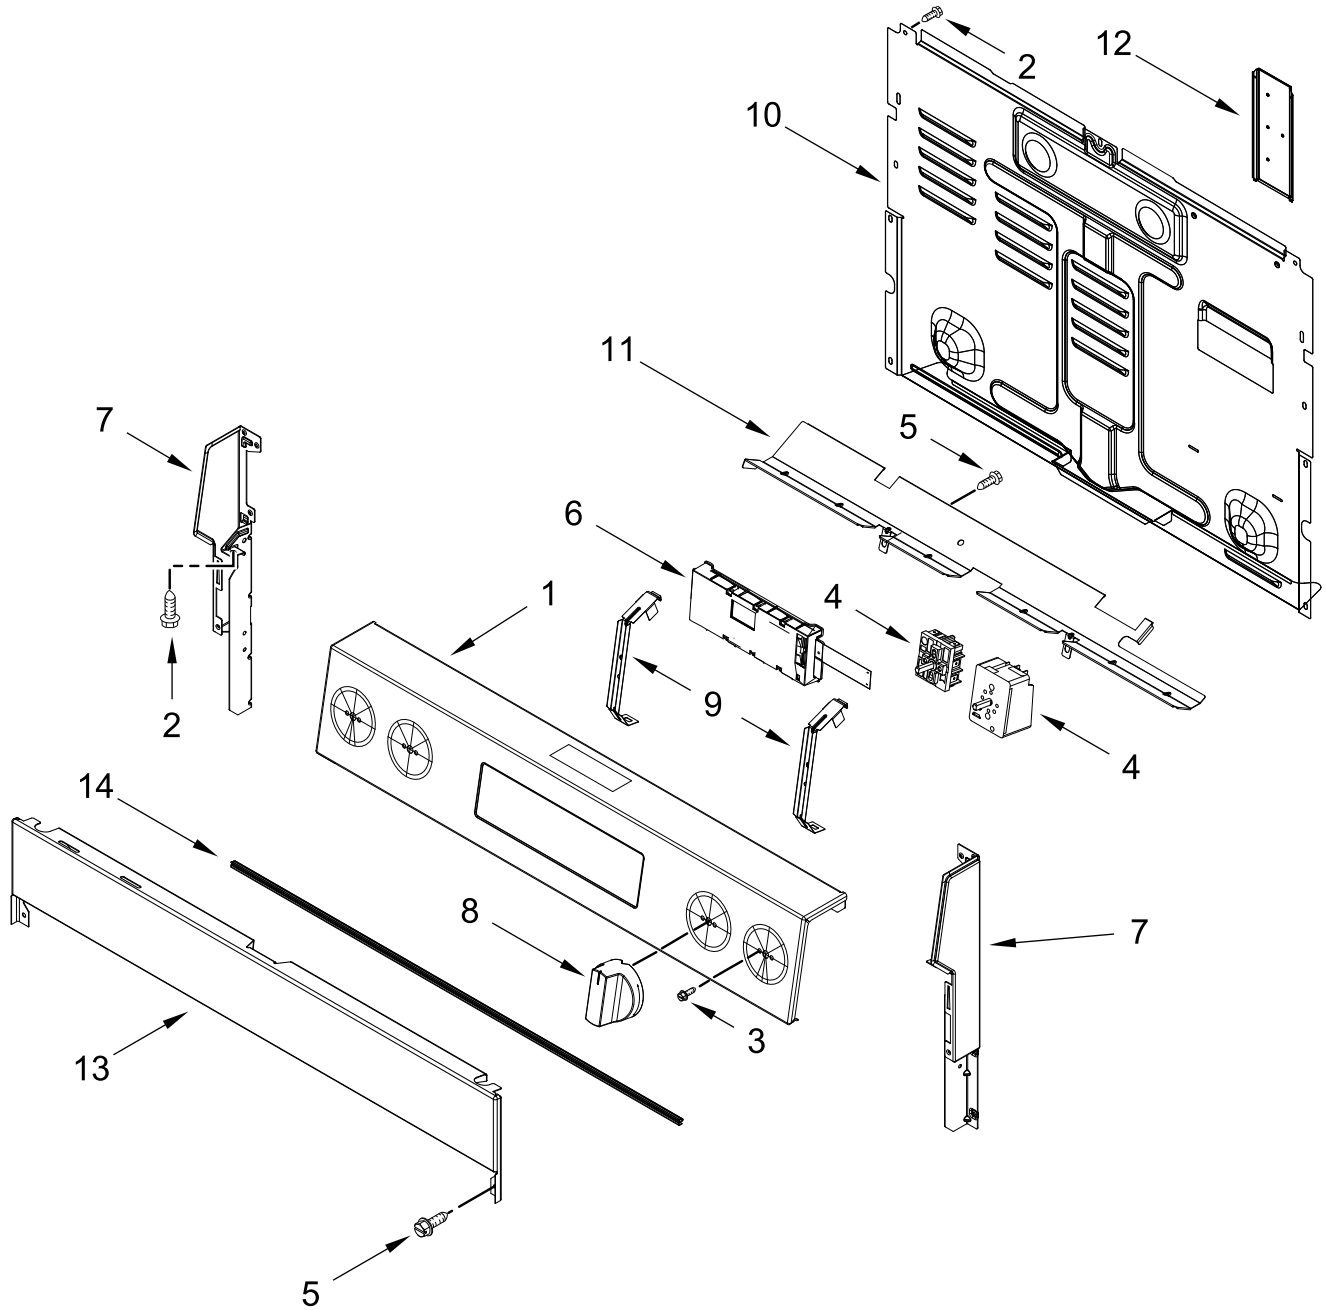

ELECTRIC RANGE

MODELS:

MFES6030RB0 (Black)
MFES6030RW0 (White)

COOKTOP PARTS

COOKTOP PARTS

<u>Illus. No.</u>	<u>Part No.</u>	<u>Description</u>	<u>Illus. No.</u>	<u>Part No.</u>	<u>Description</u>	<u>Illus. No.</u>	<u>Part No.</u>	<u>Description</u>
1		Literature Parts	6	8273994	Element (1200W) (Right Rear)	14		Bullnose
	W11640146	Owner's Manual					W11624926	Black
	W11638796	Quick Start Guide	7	7101P485-60	Screw, Anti-Tip Kit		W11624925	White
	W11639166	Tech Sheet	8	W11640572	Pan, Radiant Element			FOLLOWING PARTS NOT ILLUSTRATED
2		Cooktop	9	W11600012	Spring, Element		W11696452	Harness, Main
	W11633168	Black (includes, Cooktop Bracket)	10	3196169	Screw		W11706939	Harness, Cooktop
3	W11593284	Bracket, Cooktop	11	W11668631	Element, Warm Zone (Center Rear)		3196896	Clip, Wire
4	W10248259	Element, Bridge (Left Front and Left Rear)	12	W11379945	Bracket, Anti-Tip		W11172528	Harness, Hidden Bake
5	W11282542	Element (3000W Dual) (Right Front)	13	3400080	Screw			

CONTROL PANEL PARTS

CONTROL PANEL PARTS

<u>Illus.</u> <u>No.</u>	<u>Part No.</u>	<u>Description</u>	<u>Illus.</u> <u>No.</u>	<u>Part No.</u>	<u>Description</u>	<u>Illus.</u> <u>No.</u>	<u>Part No.</u>	<u>Description</u>
1		Console	6		Board, Control	13		Panel, Lower
	W11730181	Black		W11637094	Black		W11625413	Black
	W11730180	White	7		Endpost, Console		W11625412	White
2	3196178	Screw		W11625423	Black (Left)	14	W11643797	Gasket, Lower Panel
3	3400882	Screw		W11625420	Black (Right)			
4	W10437092	Switch, Infinite (Left Front and Right Front)		W11625422	White (Left)			
	W10843843	Switch, Infinite (Left Rear)		W11625418	White (Right)			
	W10578768	Switch, Infinite (Right Rear)	8		Knob			
				W11584001	Stainless			
			9	W11371599	Bracket, Control			
			10	W11393668	Cover, Upper Rear			
5	3196169	Screw	11	W11363806	Shield, Heat			
			12	W11394231	Cover, Rear Flue			