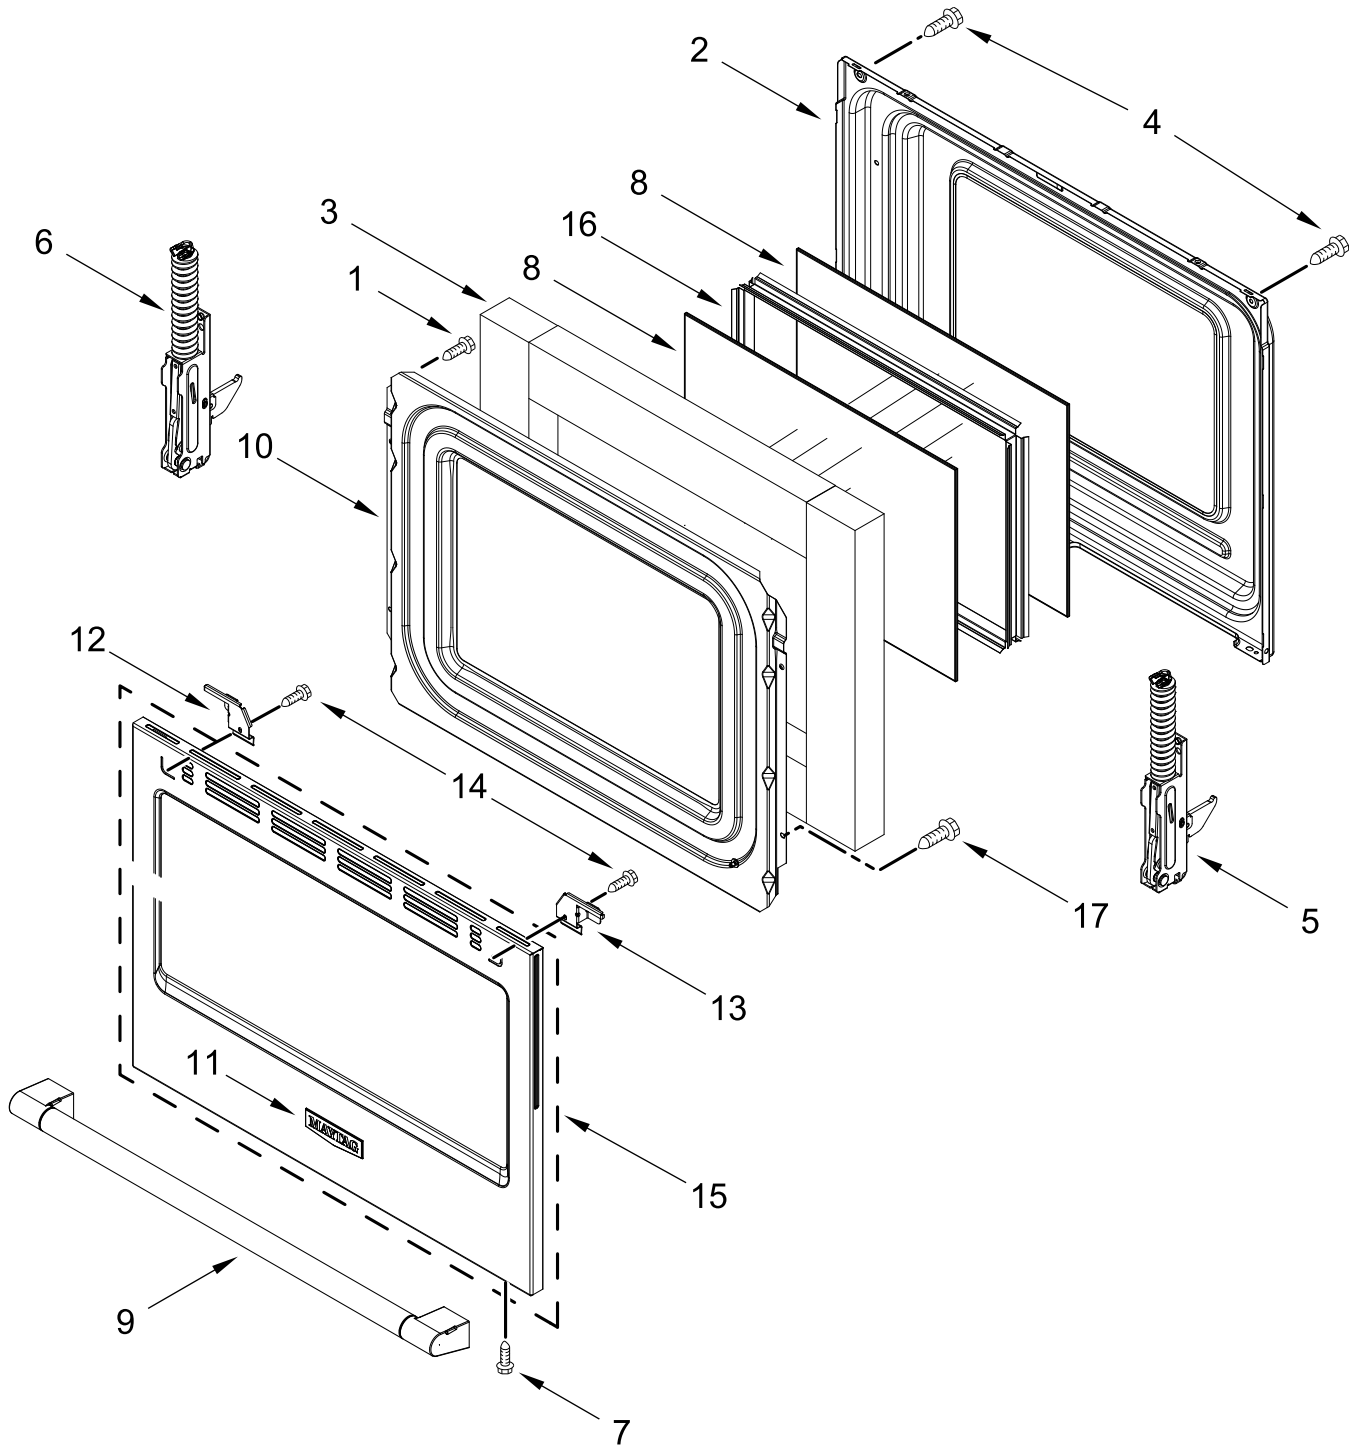

CONTROL PANEL PARTS

CONTROL PANEL PARTS

<u>Illus.</u> <u>No.</u>	<u>Part No.</u>	<u>Description</u>	<u>Illus.</u> <u>No.</u>	<u>Part No.</u>	<u>Description</u>	<u>Illus.</u> <u>No.</u>	<u>Part No.</u>	<u>Description</u>
1		Console	6		Board, Control	13		Panel, Lower
	W11730181	Black		W11637094	Black		W11625413	Black
	W11730180	White	7		Endpost, Console		W11625412	White
2	3196178	Screw		W11625423	Black (Left)	14	W11643797	Gasket, Lower Panel
3	3400882	Screw		W11625420	Black (Right)			
4	W10437092	Switch, Infinite (Left Front and Right Front)		W11625422	White (Left)			
	W10843843	Switch, Infinite (Left Rear)		W11625418	White (Right)			
	W10578768	Switch, Infinite (Right Rear)	8		Knob			
				W11584001	Stainless			
			9	W11371599	Bracket, Control			
			10	W11393668	Cover, Upper Rear			
5	3196169	Screw	11	W11363806	Shield, Heat			
			12	W11394231	Cover, Rear Flue			

DOOR PARTS

DOOR PARTS

<u>Illus. No.</u>	<u>Part No.</u>	<u>Description</u>
1	W10031790	Screw
2	9761344	Liner, Door
3	W10278991	Insulation, Door Strip
4	W10200660	Screw
5	W10388635	Hinge, Door (Active)
6	W10440013	Hinge, Door (Active)
7	W10327235	Screw
8	9758162	Glass, Inner