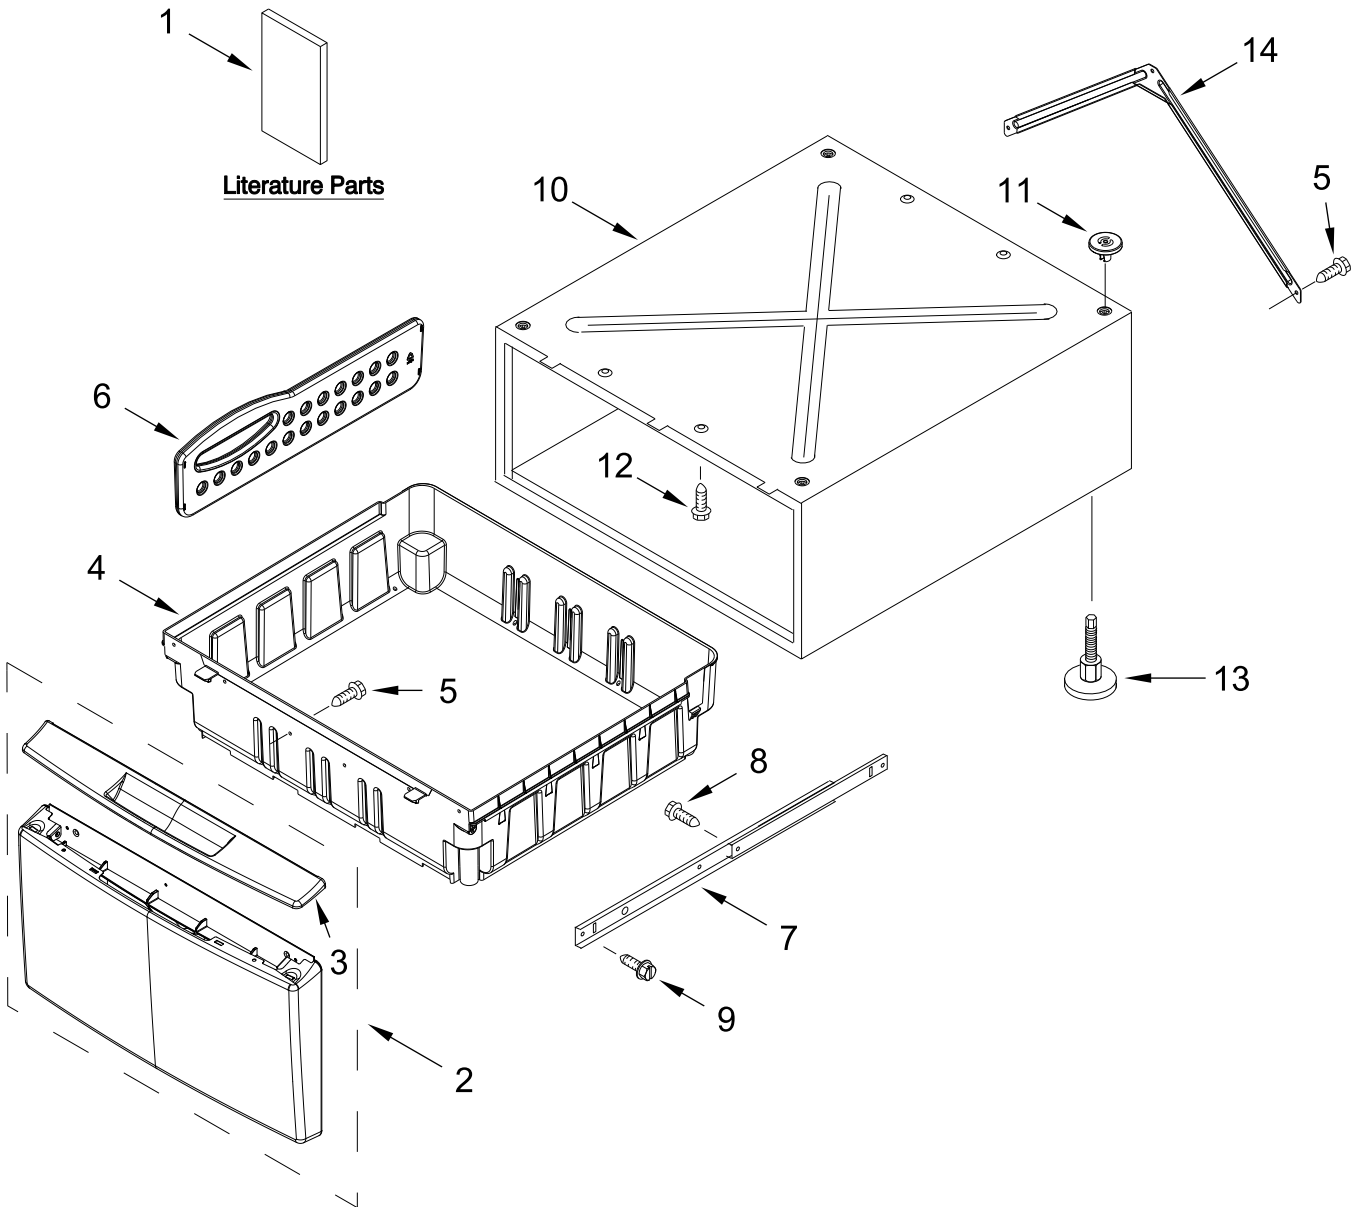

PEDESTAL

MODELS:

WFP2715RR0 (Radiant Silver)

WFP2715RU0 (Volcano Black)

CABINET PARTS

CABINET PARTS

<u>Illus. No.</u>	<u>Part No.</u>	<u>Description</u>
1		Literature Parts
	W10347252	Installation Instructions
2		Drawer Front Assembly
	W11720510	Radiant Silver
	W11720514	Black
3		Handle, Drawer
	W11202174	Grey
	W11202177	Black

<u>Illus. No.</u>	<u>Part No.</u>	<u>Description</u>
4	W10844597	Drawer Bin
5	W10213953	Screw
6	W10189999	Divider, Drawer
7	W11446052	Slide Assembly
8	3388228	Screw
9	9740849	Screw
10		Cabinet (Not Serviced)
11	8537982	Pad
12	W10346892	Screw
13	8563585	Foot, Leveling

<u>Illus. No.</u>	<u>Part No.</u>	<u>Description</u>
14	W10169550	Brace, Rear
		FOLLOWING PARTS NOT ILLUSTRATED
		PAINT, TOUCH-UP 1/2oz.
	W11742404	Radiant Silver
	W10868014	Black Lava/ Volcano Black