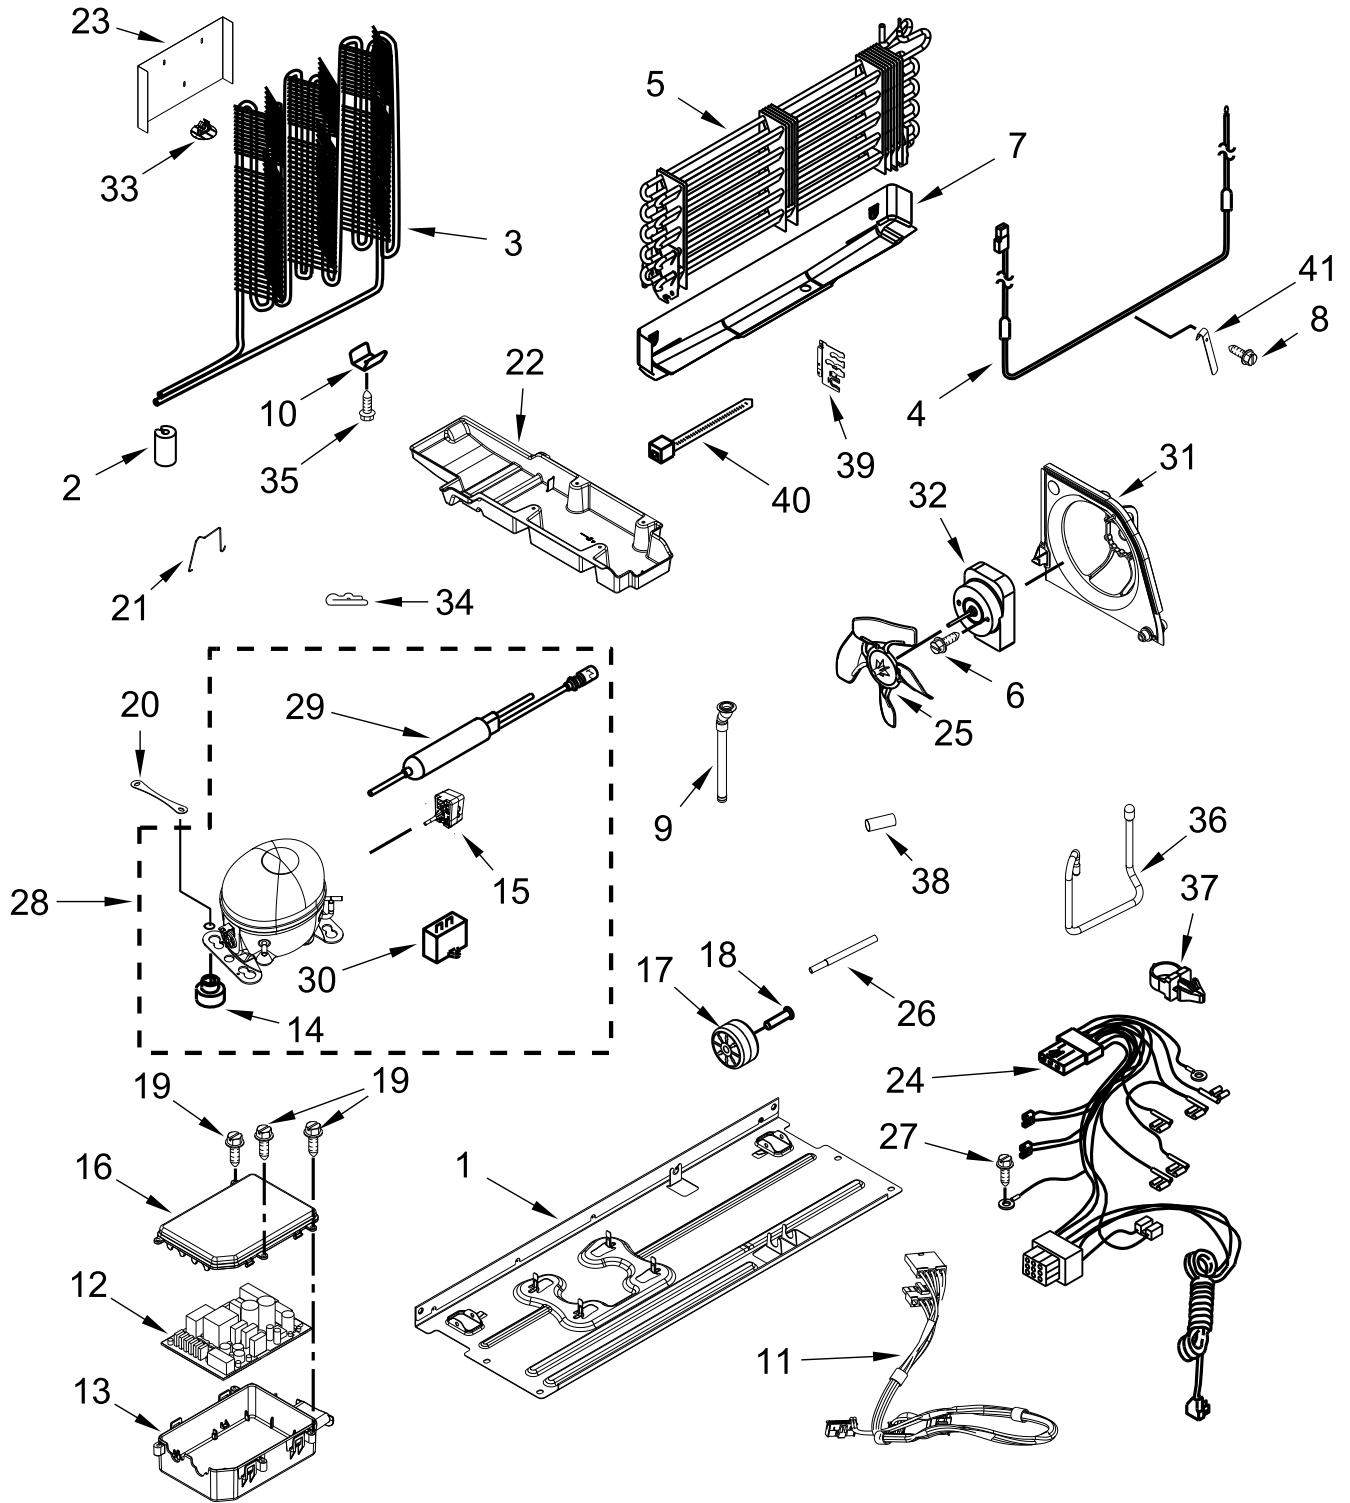

UNIT PARTS

UNIT PARTS

<u>Illus.</u> <u>No.</u>	<u>Part No.</u>	<u>Description</u>	<u>Illus.</u> <u>No.</u>	<u>Part No.</u>	<u>Description</u>	<u>Illus.</u> <u>No.</u>	<u>Part No.</u>	<u>Description</u>
1	W10300116	Baseplate	14	W10806346	Grommet, Compressor	29	W10805035	Drier (Service Drier Without Dye)
2	2319835	Grommet, Condenser	15	W11359381	Device, Combination Start (Start Relay and Overload)			(Also Order the Following Lokring™ Parts)
3	W10342567	Condenser (Also Order the Following Lokring™ Parts)	16	W10313215	Cover, Electronic Control	W11504445	5/4 NR MS 00	(Heat Loop to Drier)
	W11578570	7/4.5 NR MS 00 (High Side to Condenser)	17	W10475495	Roller	W11504447	5/1.8 NR MS 00	(Capillary Tube to Drier)
	W11506624	4 NK MS 00 (Suction Line to Condenser)	18	2179826	Axle, Rivet			
4	W11340898	Heater, Defrost	19	8533859	Screw	30	W10590083	Capacitor
5	W11393935	Assembly, Evaporator (Also Order the Following Lokring™ Parts)	20	W10236396	Strap, Compressor	31	W11509373	Bracket, Condenser Fan
	W11504450	4/1.8 NR MS 00 (Capillary Tube to Evaporator)	21	W11495051	Strap, Bale	32	W11546725	Motor, Condenser
	W11506619	8 NK MS 00 (Suction Line to Evaporator)	22	W10802027	Tray, Drain	33	W10815861	Clip, Bottom Cover
6	8533961	Screw	23	W10349514	Cover, Condenser Bottom	34	1114718	Clip, Wiring
7	W11377819	Heat Shield	24	W11432778	Assembly, Unit Wire Harness	35	8281232	Screw
8	489478	Screw	25	W10817071	Blade, Fan	36	W11518248	Tube, Suction
9	W11115756	Tube, Drain	26	2174739	Tube, Process	37	2219077	Clip, Harness
10	W10248621	Clip, Condenser	27	488500	Screw	38	2215468	Insulation, Sound
11	W11515411	Assembly, Low Voltage Wire	28	W11332033	Compressor (Also Order the Following Lokring™ Parts)	39	W11466555	Bracket, Evaporator
12	W10892333	Control, Electronic	W11506619	8 NK MS 00 (Suction Tube to Compressor)	40	2263990	Tie, Wire	
13	2323186	Box, Control	W11578570	7/4.5 NR MS 00 (High Pressure Side to Compressor)	41	W11558549	Heat Probe REFRIGERANT CHARGE	
			W11506619	8 NK MS 00 (Process Tube to Compressor)			43 grams (R600a)