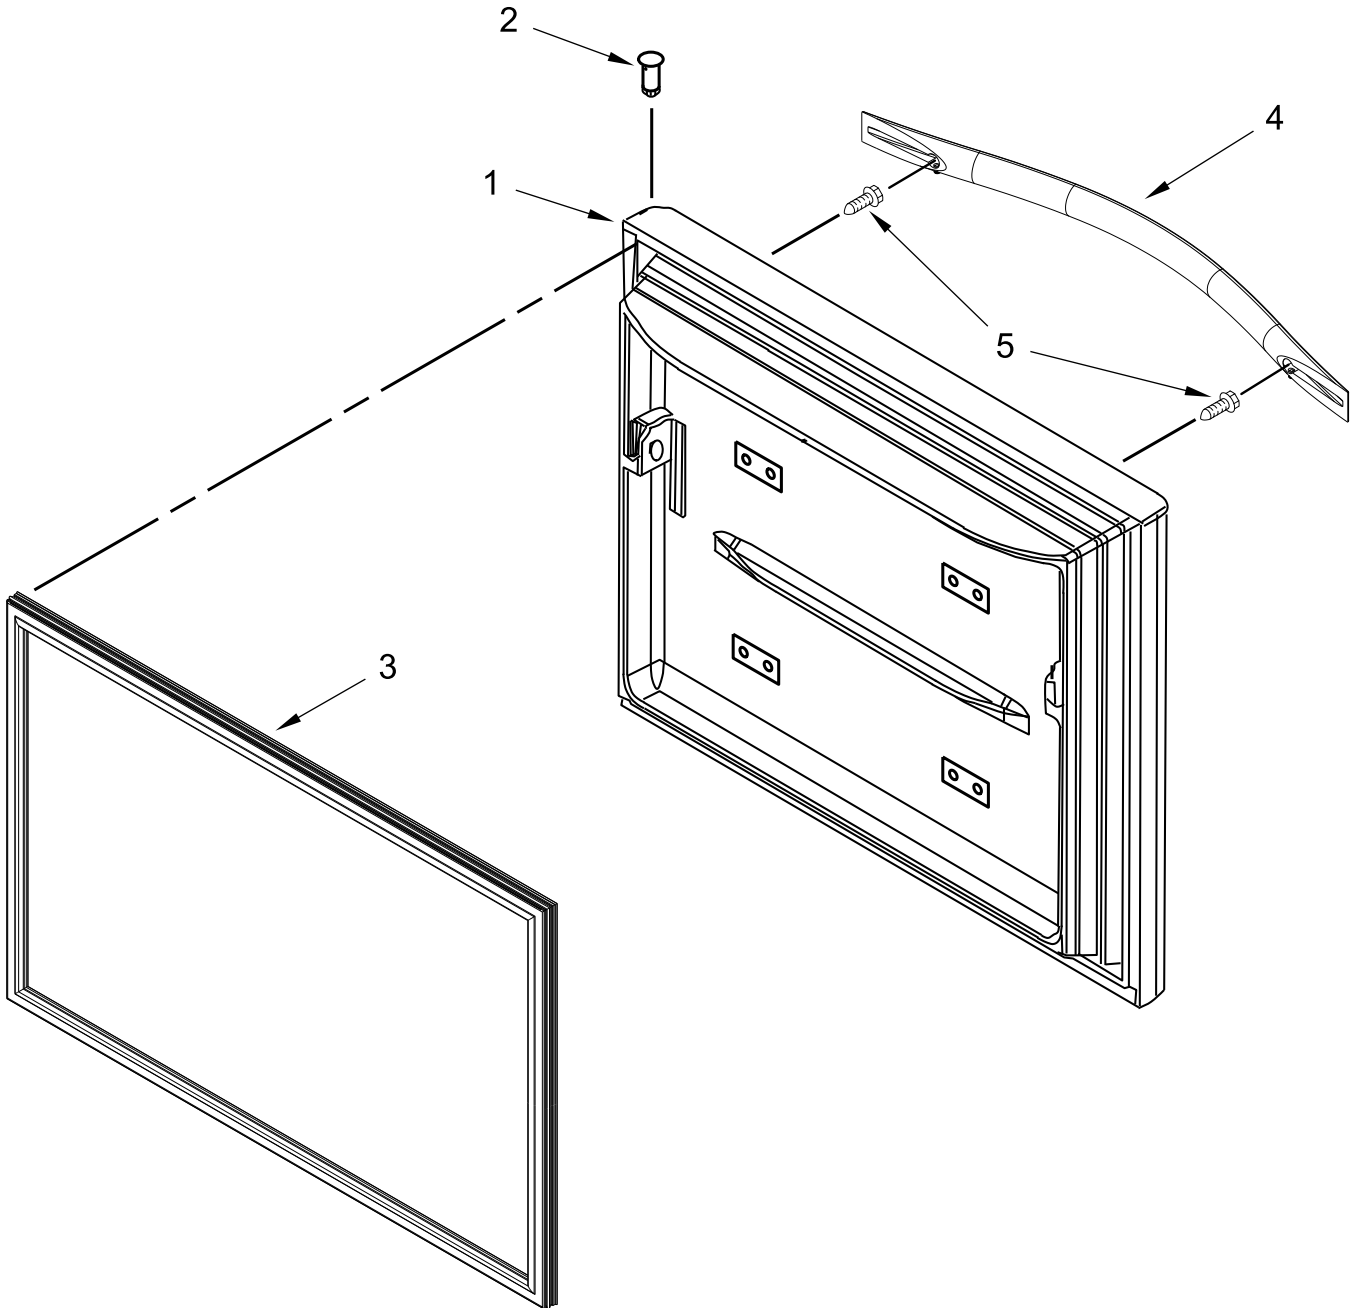

FREEZER DOOR PARTS