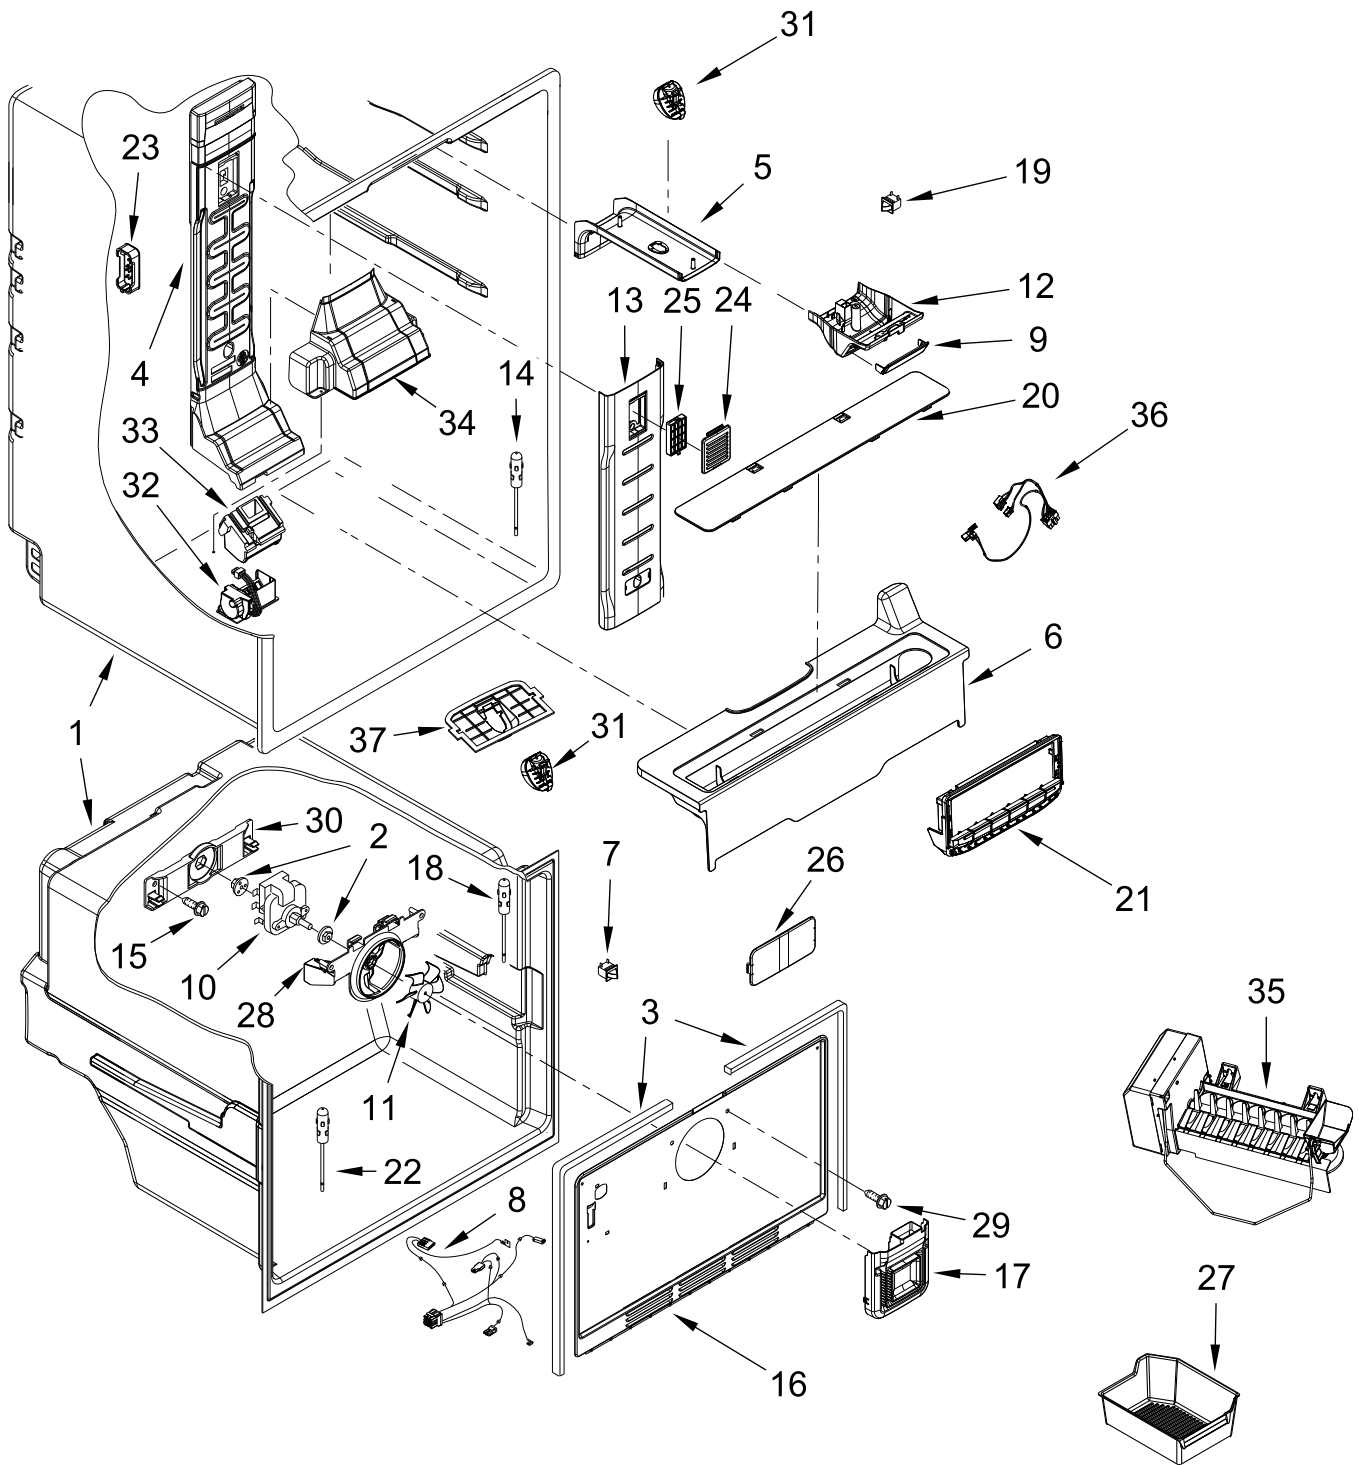

LINER AND ICEMAKER PARTS

LINER AND ICEMAKER PARTS

<u>Illus. No.</u>	<u>Part No.</u>	<u>Description</u>	<u>Illus. No.</u>	<u>Part No.</u>	<u>Description</u>	<u>Illus. No.</u>	<u>Part No.</u>	<u>Description</u>
1		Liner (Not A Serviceable Part)	14	W10438639	Thermistor, Refrigerator	28	W10321162	Bracket, Fan Motor
2	2197380	Grommet	15	488208	Screw	29	489478	Screw
3	W10468762	Gasket, Evaporator Cover	16	W10300900	Cover, Evaporator	30	2254454	Bracket, Evaporator Fan Rear
4	W11508229	Assembly, Multiflow	17	W10317182	Tower, Freezer	31	W11468934	Light Module, LED
5	W11516524	Housing, Light	18	W10384183	Thermistor	32	W10745484	Damper, Electronic Control
6	W10798439	Container, Water Reservoir	19	W10847849	Switch, Light	33	W10474774	Cover, Damper Housing
7	W10847853	Switch, Rocker	20	W10413160	Cover, Water Reservoir	34	W10314204	Housing, Damper
8	W11314510	Assembly, Freezer Wire	21	W11593426	Assembly, Sparsh User Interface	35	W11321604	Assembly, Complete Icemaker
9	W10360550	Cover, Control Housing	22	W10438761	Thermistor	36	W11432779	Assembly, Refrigerator Light Wire
10	W10464673	Motor, Fan	23	W10425252	Cover, Thermistor	37	W11516521	Housing, Light
11	2200509	Blade, Fan	24	W10330850	Grille, Air Filter Bottom			
12	W10435577	Housing, Control	25	W10315189	Filter, Air			
13	W10356895	Tower, Multiflow Air	26	W10336009	Cup, Screw			
			27	W10378263	Pan, Ice