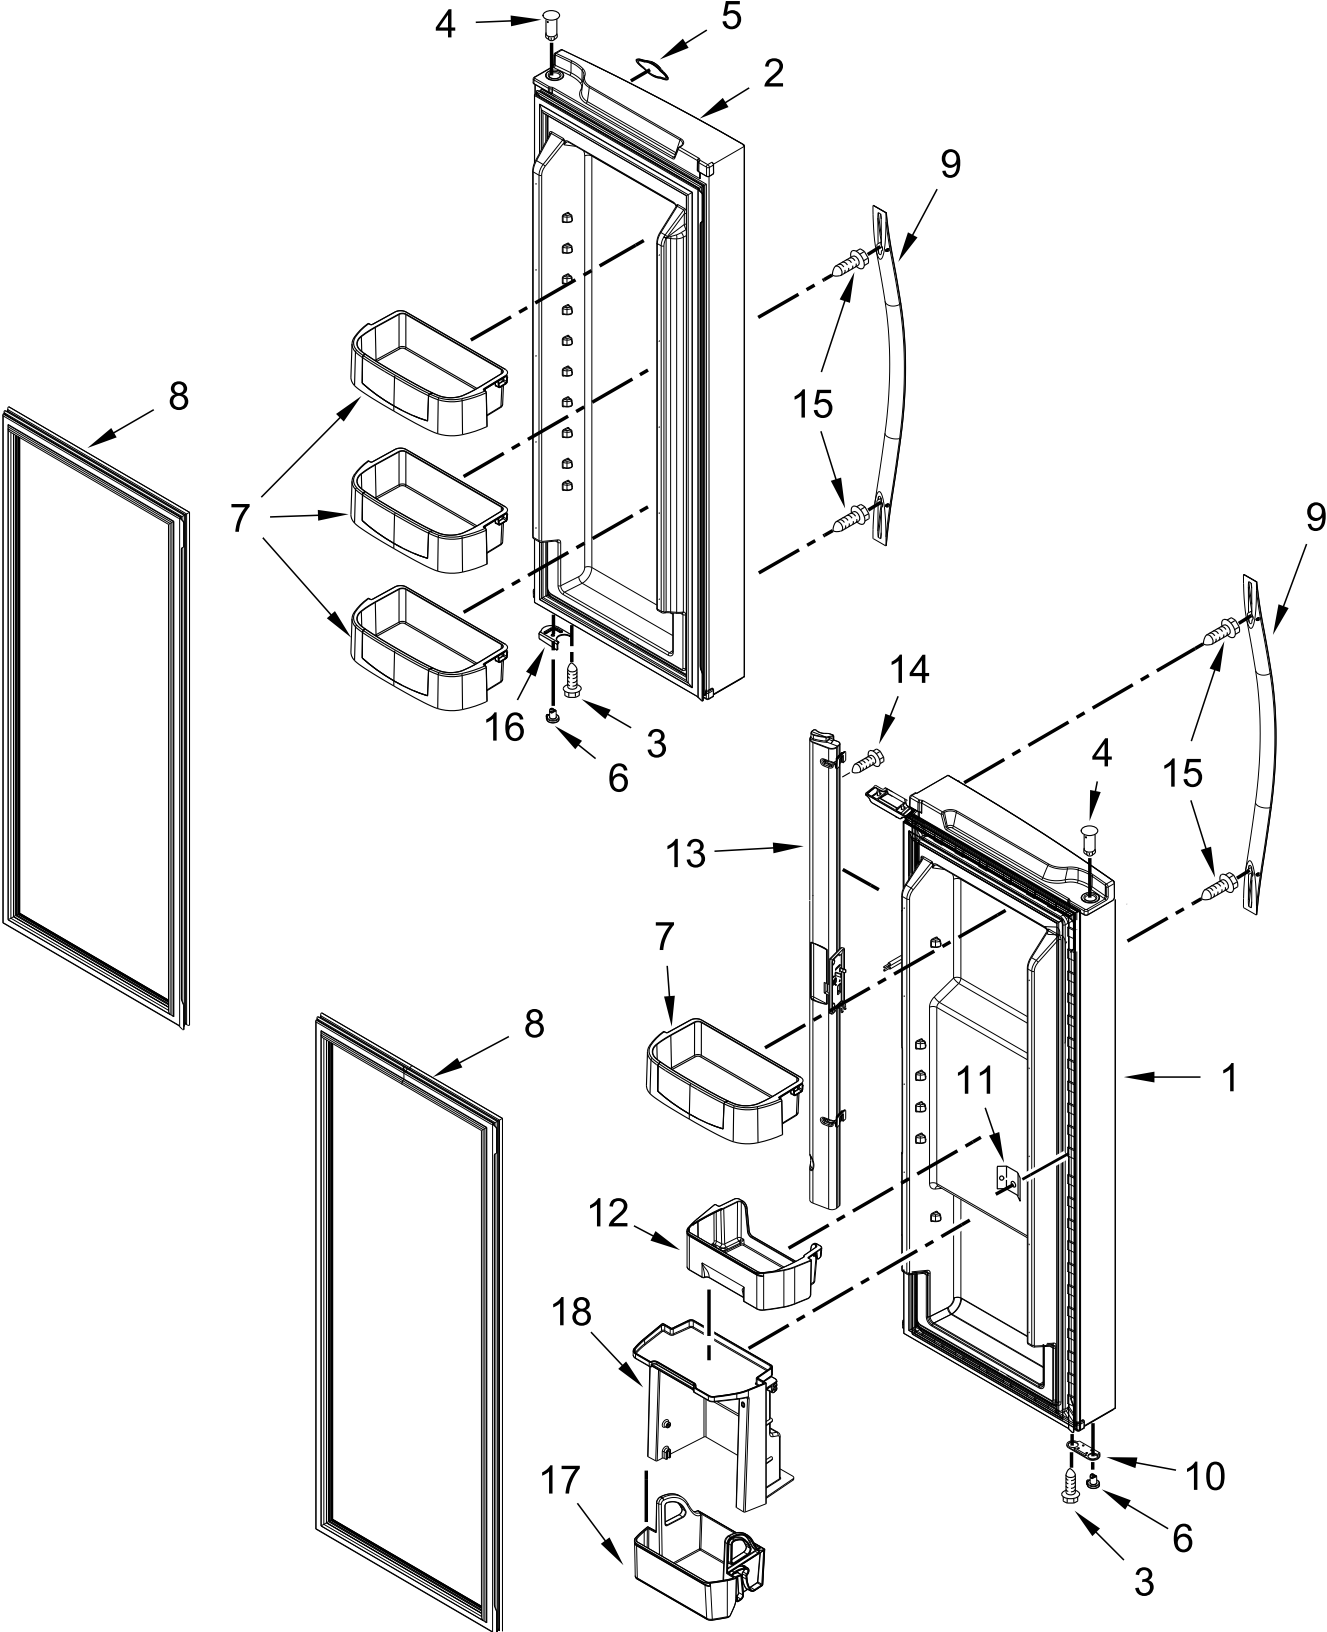

LINER AND ICEMAKER PARTS

<u>Illus. No.</u>	<u>Part No.</u>	<u>Description</u>	<u>Illus. No.</u>	<u>Part No.</u>	<u>Description</u>	<u>Illus. No.</u>	<u>Part No.</u>	<u>Description</u>
1		Liner (Not A Serviceable Part)	14	W10438639	Thermistor, Refrigerator	28	W10321162	Bracket, Fan Motor
2	2197380	Grommet	15	488208	Screw	29	489478	Screw
3	W10468762	Gasket, Evaporator Cover	16	W10300900	Cover, Evaporator	30	2254454	Bracket, Evaporator Fan Rear
4	W11508229	Assembly, Multiflow	17	W10317182	Tower, Freezer	31	W11468934	Light Module, LED
5	W11516524	Housing, Light	18	W10384183	Thermistor	32	W10745484	Damper, Electronic Control
6	W10798439	Container, Water Reservoir	19	W10847849	Switch, Light	33	W10474774	Cover, Damper Housing
7	W10847853	Switch, Rocker	20	W10413160	Cover, Water Reservoir	34	W10314204	Housing, Damper
8	W11314510	Assembly, Freezer Wire	21	W11593426	Assembly, Sparsh User Interface	35	W11321604	Assembly, Complete Icemaker
9	W10360550	Cover, Control Housing	22	W10438761	Thermistor	36	W11432779	Assembly, Refrigerator Light Wire
10	W10464673	Motor, Fan	23	W10425252	Cover, Thermistor	37	W11516521	Housing, Light
11	2200509	Blade, Fan	24	W10330850	Grille, Air Filter Bottom			
12	W10435577	Housing, Control	25	W10315189	Filter, Air			
13	W10356895	Tower, Multiflow Air	26	W10336009	Cup, Screw			
			27	W10378263	Pan, Ice			

REFRIGERATOR DOOR PARTS