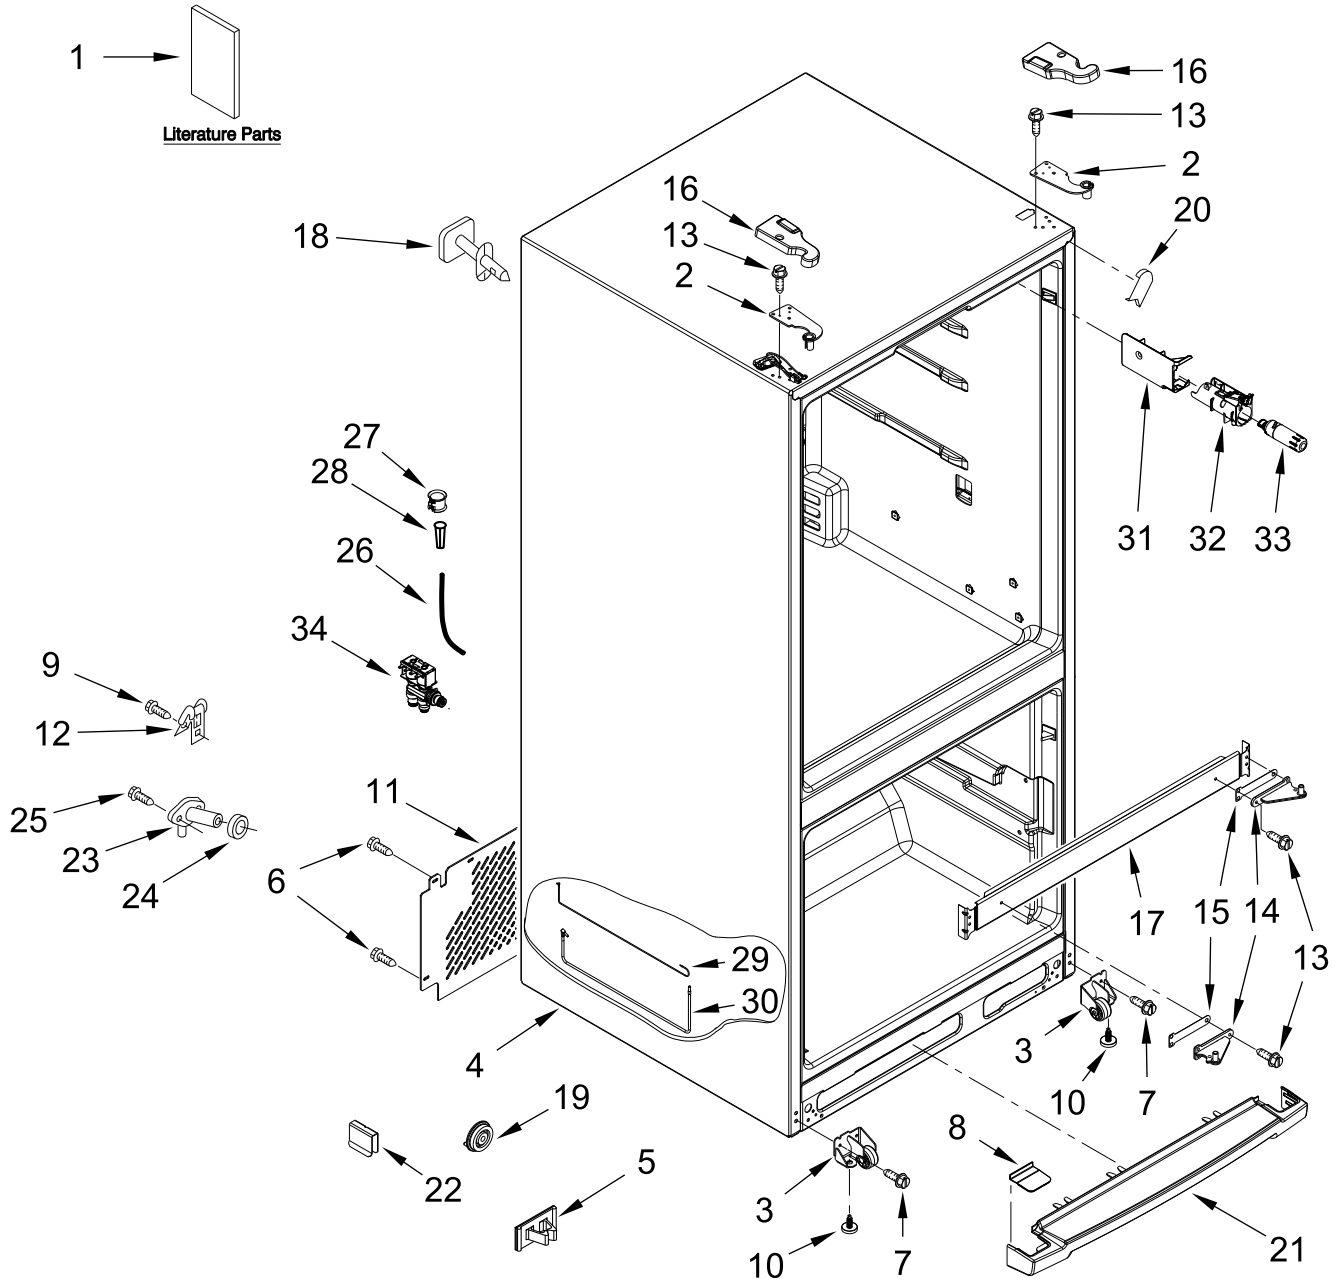

REFRIGERATOR

MODELS:

WRF560SMHW05 (White)

WRF560SMHB05 (Black)

WRF560SMHV05 (Black Stainless)

CABINET PARTS

CABINET PARTS

<u>Illus.</u> <u>No.</u>	<u>Part No.</u>	<u>Description</u>	<u>Illus.</u> <u>No.</u>	<u>Part No.</u>	<u>Description</u>	<u>Illus.</u> <u>No.</u>	<u>Part No.</u>	<u>Description</u>
1		Literature Parts	9	489442	Screw	20		Corner Filler
	W11603263	Tech Sheet	10	W10141622	Brake, Roller		W11189128	White
	W11647961	Energy Guide	11	W11407731	Cover, Unit		W11189127	Black
	W11512269	Use and Care Guide	12	W11242280	Clamp, Power Cord	21		Grille
	2225623	Icemaker Service Sheet	13	489497	Screw		W10300127	White
			14		Hinge, Center		W10353933	Black
2		Hinge, Top		W10770878	Left Hand	22	2174706	Clip, Roller
	W10546298	Left Hand		W10770877	Right Hand	23	W11249272	Fitting, Water Tube
	W10546299	Right Hand	15	W10450363	Shim, Center Hinge	24	1106508	Gasket, Seal
3		Roller, Front	16		Cover, Hinge	25	489478	Screw
	W10359256	Left Hand		W10465765	Left Hand (White)	26	W10496649	Tube, Water
	W10359255	Right Hand		W10465764	Right Hand (White)	27	W10329003	Clamp, Tube
4		Cabinet (Not a Serviceable Part)		W10465771	Left Hand (Black)	28	2181939	Insert, Tube
	W10352217	Clip, Tube		W10465770	Right Hand (Black)	29	W10449880	Tube, Filter Inlet
6	2262176	Screw	17		Rail, Center (Not Serviced)	30	W10449611	Tube, Filter Outlet
7	489497	Screw				31	W10306392	Cover, Water Filter
8		Cover, Toe Grille	18		Fitting, Water Tube (Not Serviced)	32	W10817430	Housing, Water Filter
	W10339257	White				33	W10735398	Filter, Water
	W10353930	Black	19	W10331226	Drum, Toe Grille	34	W10498995	Valve, Inlet