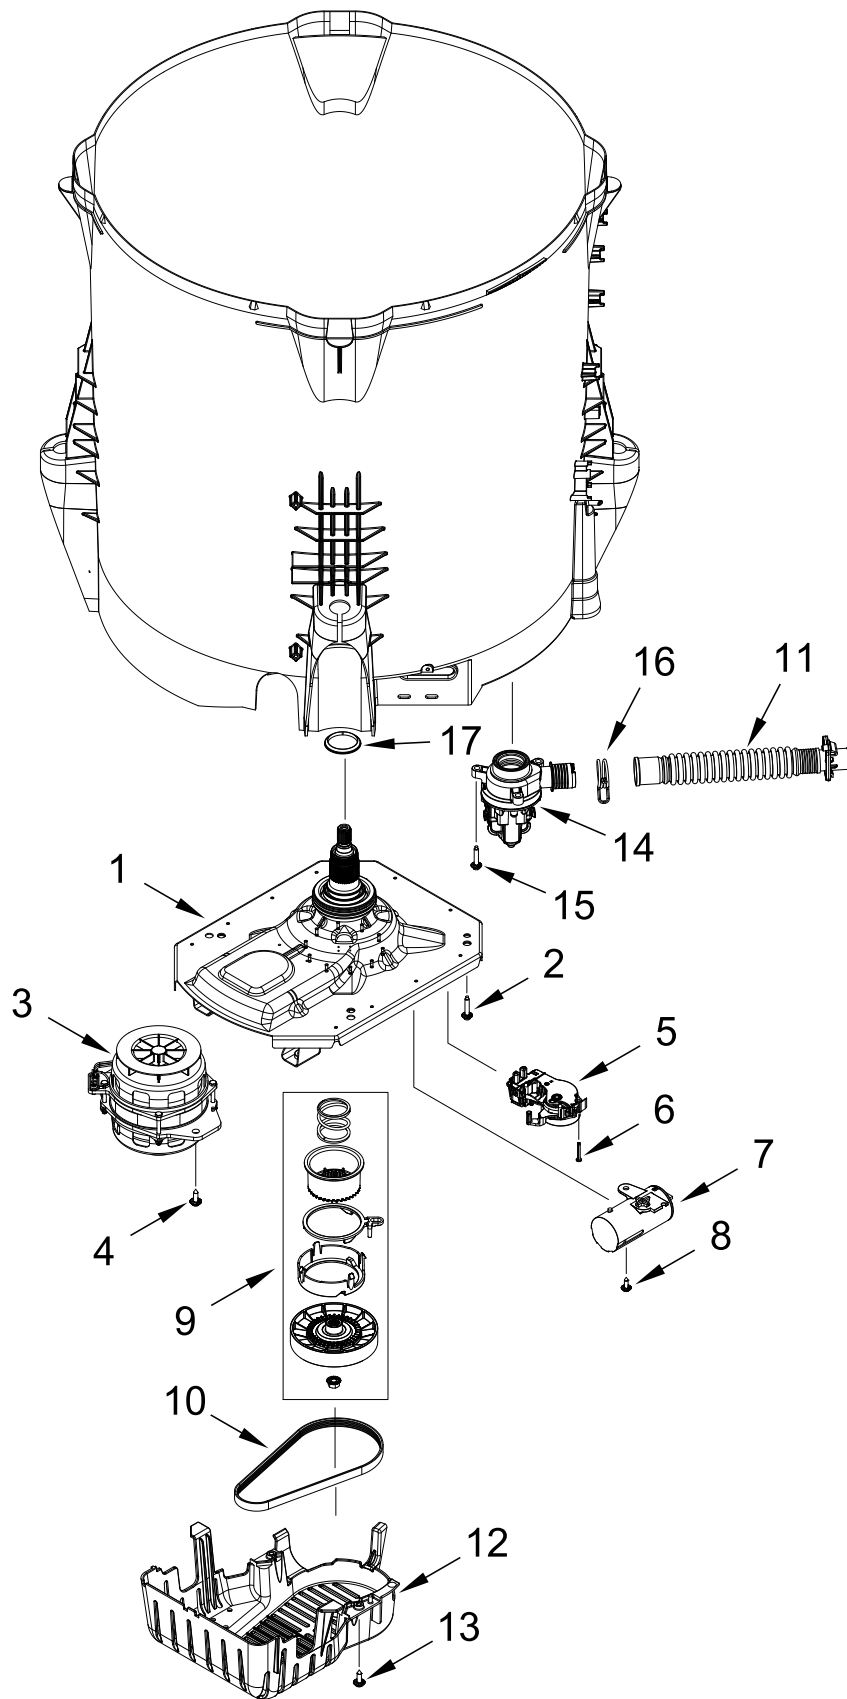

GEARCASE, MOTOR AND PUMP PARTS

GEARCASE, MOTOR AND PUMP PARTS

<u>Illus.</u> <u>No.</u>	<u>Part No.</u>	<u>Description</u>	<u>Illus.</u> <u>No.</u>	<u>Part No.</u>	<u>Description</u>	<u>Illus.</u> <u>No.</u>	<u>Part No.</u>	<u>Description</u>
1	W11164183	Gearcase Assembly	9	W10721967	Splutch Kit (60Hz)	16	8317496	Clamp, Hose
2	W10249633	Screw	10	W10808317	Belt, Drive	17	W11218170	Washer, Thrust
3	W10677723	Motor, Drive	11	W11687191	Hose, Inner Drain Assembly			
4	W10094780	Screw	12	W11087188	Shield, Pulley Cover			
5	W11398781	Actuator, Shift	13	357640	Screw			
6	9741052	Screw	14	W11259498	Pump Assembly, Drain			
7	W11162560	Capacitor, Motor Run	15	W10004910	Screw			
8	W10142728	Screw