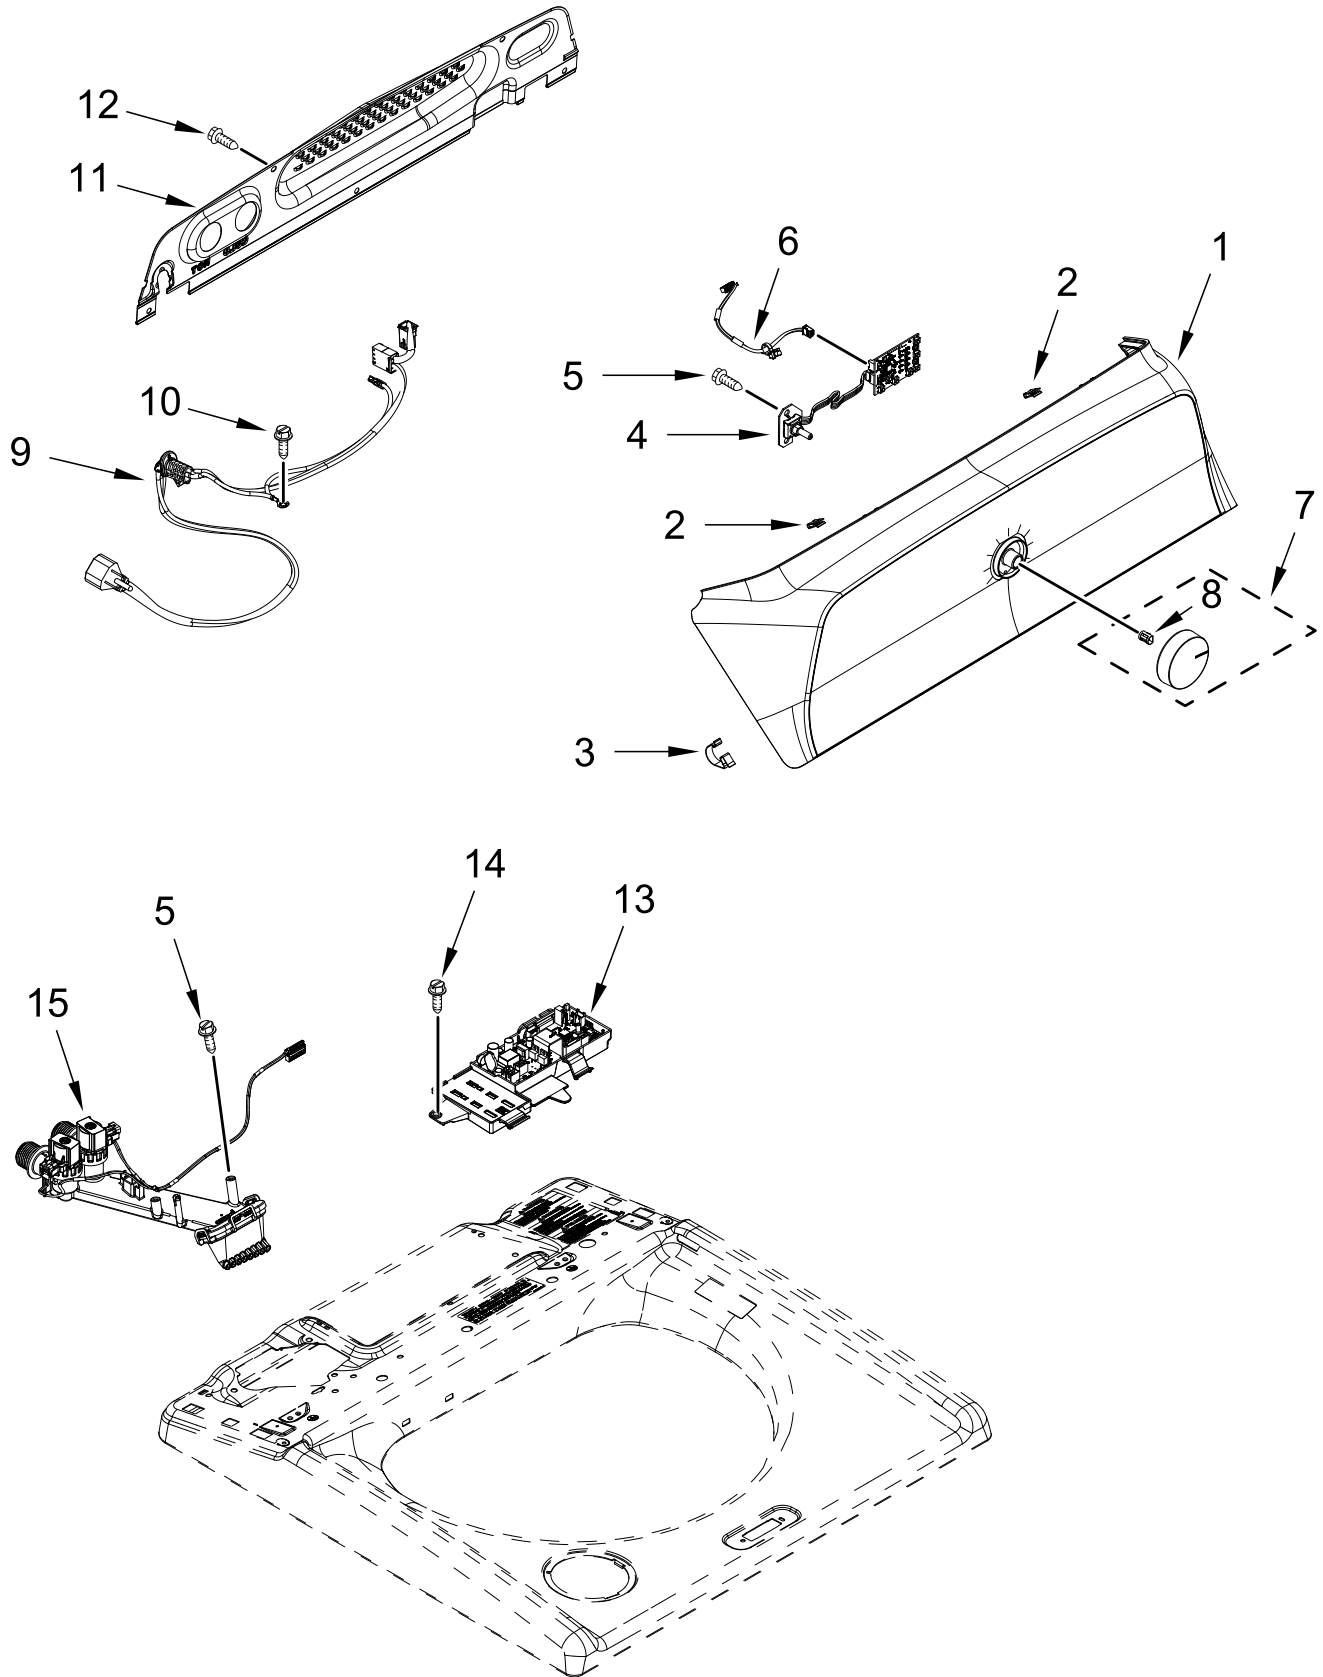

AUTOMATIC WASHER

MODELS:

WTW5057LW1 (White)

TOP AND CABINET PARTS

TOP AND CABINET PARTS

<u>Illus. No.</u>	<u>Part No.</u>	<u>Description</u>	<u>Illus. No.</u>	<u>Part No.</u>	<u>Description</u>	<u>Illus. No.</u>	<u>Part No.</u>	<u>Description</u>
1		Literature Parts	8	W11391493	Lid Assembly (Complete)	19	W11687191	Hose, Inner Drain Assembly
	W11646252	Owner's Manual	9	W10512626	Channel, Top Rear	20	9740848	Screw
	W11720295	Energy Guide	10	W11381327	Channel, Top Front	21	W10339879	Tie, Cable
	W11646249	Quick Start Guide	11	W10660565	Screw	22	W10280024	U-Bend, Drain Hose
2		Top	12	W10676061	Cover, Harness	23	W11203364	Hose, Outer Drain Assembly
	W11391478	White	13	3400076	Screw	24	356138	Clamp, Hose
3	W11403468	Bezel, Lid Lock	14		Cabinet	25	W11391489	Hinge, Spacer Left
4	W11414731	Latch, Lid Lock Assembly		W10676680	White	26	W11391491	Hinge, Spacer Right
5		Bezel, Bleach Dispenser	15	8564458	Absorber, Impact	27	W11597672	Right Hinge Spring
	W11171193	White	16	W10688364	Absorber, Impact			
6	W11396263	Bezel, Faucet	17	W11179235	Foot Assembly, Leveling			
7	90016	Clip, Harness	18	W11417173	Panel, Rear			

CONSOLE AND WATER INLET PARTS

CONSOLE AND WATER INLET PARTS

<u>Illus.</u> <u>No.</u>	<u>Part No.</u>	<u>Description</u>	<u>Illus.</u> <u>No.</u>	<u>Part No.</u>	<u>Description</u>	<u>Illus.</u> <u>No.</u>	<u>Part No.</u>	<u>Description</u>
1	W11391568	Console Assembly	7	W11430050	Knob Assembly	12	W10660565	Screw
2	W10298336	Nut, "U"	8	688805	Clip, Spring	13	W11725661	Control Unit Assembly, Machine and Motor
3	8312709	Clip, Console	9	W11335102	Power Cord Assembly	14	693995	Screw
4	W11557402	Encoder Assembly	10	3400076	Screw	15	W11385821	Water Inlet Assembly (Complete)
5	9740848	Screw	11	W10611544	Panel, Console Rear Cover			
6	W11335101	Harness, HMI						