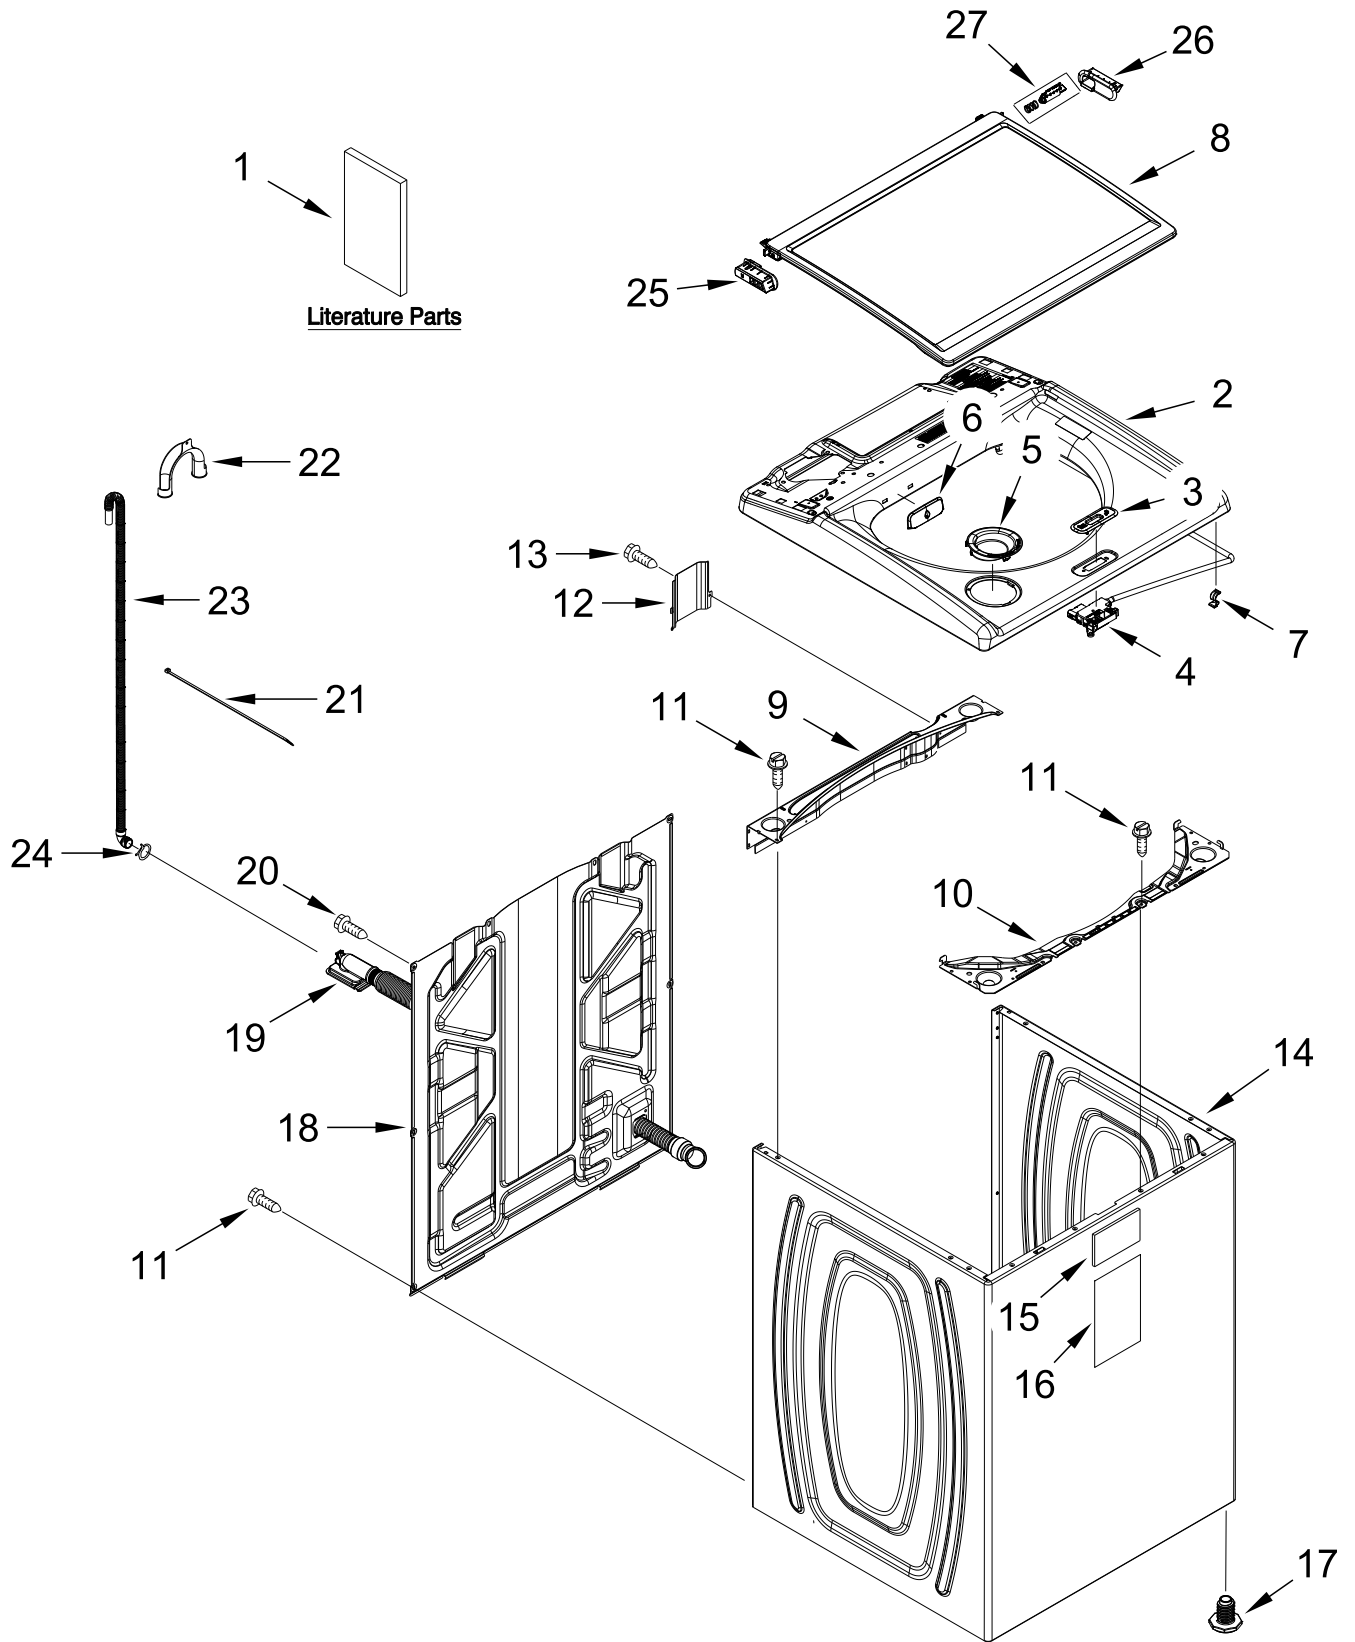

AUTOMATIC WASHER

MODELS:

WTW5057LW1 (White)

TOP AND CABINET PARTS

TOP AND CABINET PARTS

<u>Illus. No.</u>	<u>Part No.</u>	<u>Description</u>	<u>Illus. No.</u>	<u>Part No.</u>	<u>Description</u>	<u>Illus. No.</u>	<u>Part No.</u>	<u>Description</u>
1		Literature Parts	8	W11391493	Lid Assembly (Complete)	19	W11687191	Hose, Inner Drain Assembly
	W11646252	Owner's Manual	9	W10512626	Channel, Top Rear	20	9740848	Screw
	W11720295	Energy Guide	10	W11381327	Channel, Top Front	21	W10339879	Tie, Cable
	W11646249	Quick Start Guide	11	W10660565	Screw	22	W10280024	U-Bend, Drain Hose
2		Top	12	W10676061	Cover, Harness	23	W11203364	Hose, Outer Drain Assembly
	W11391478	White	13	3400076	Screw	24	356138	Clamp, Hose
3	W11403468	Bezel, Lid Lock	14		Cabinet	25	W11391489	Hinge, Spacer Left
4	W11414731	Latch, Lid Lock Assembly		W10676680	White	26	W11391491	Hinge, Spacer Right
5		Bezel, Bleach Dispenser	15	8564458	Absorber, Impact	27	W11597672	Right Hinge Spring
	W11171193	White	16	W10688364	Absorber, Impact			
6	W11396263	Bezel, Faucet	17	W11179235	Foot Assembly, Leveling			
7	90016	Clip, Harness	18	W11417173	Panel, Rear			

CONSOLE AND WATER INLET PARTS

CONSOLE AND WATER INLET PARTS

<u>Illus.</u> <u>No.</u>	<u>Part No.</u>	<u>Description</u>	<u>Illus.</u> <u>No.</u>	<u>Part No.</u>	<u>Description</u>	<u>Illus.</u> <u>No.</u>	<u>Part No.</u>	<u>Description</u>
1	W11391568	Console Assembly	7	W11430050	Knob Assembly	12	W10660565	Screw
2	W10298336	Nut, "U"	8	688805	Clip, Spring	13	W11725661	Control Unit Assembly, Machine and Motor
3	8312709	Clip, Console	9	W11335102	Power Cord Assembly	14	693995	Screw
4	W11557402	Encoder Assembly	10	3400076	Screw	15	W11385821	Water Inlet Assembly (Complete)
5	9740848	Screw	11	W10611544	Panel, Console Rear Cover			
6	W11335101	Harness, HMI						