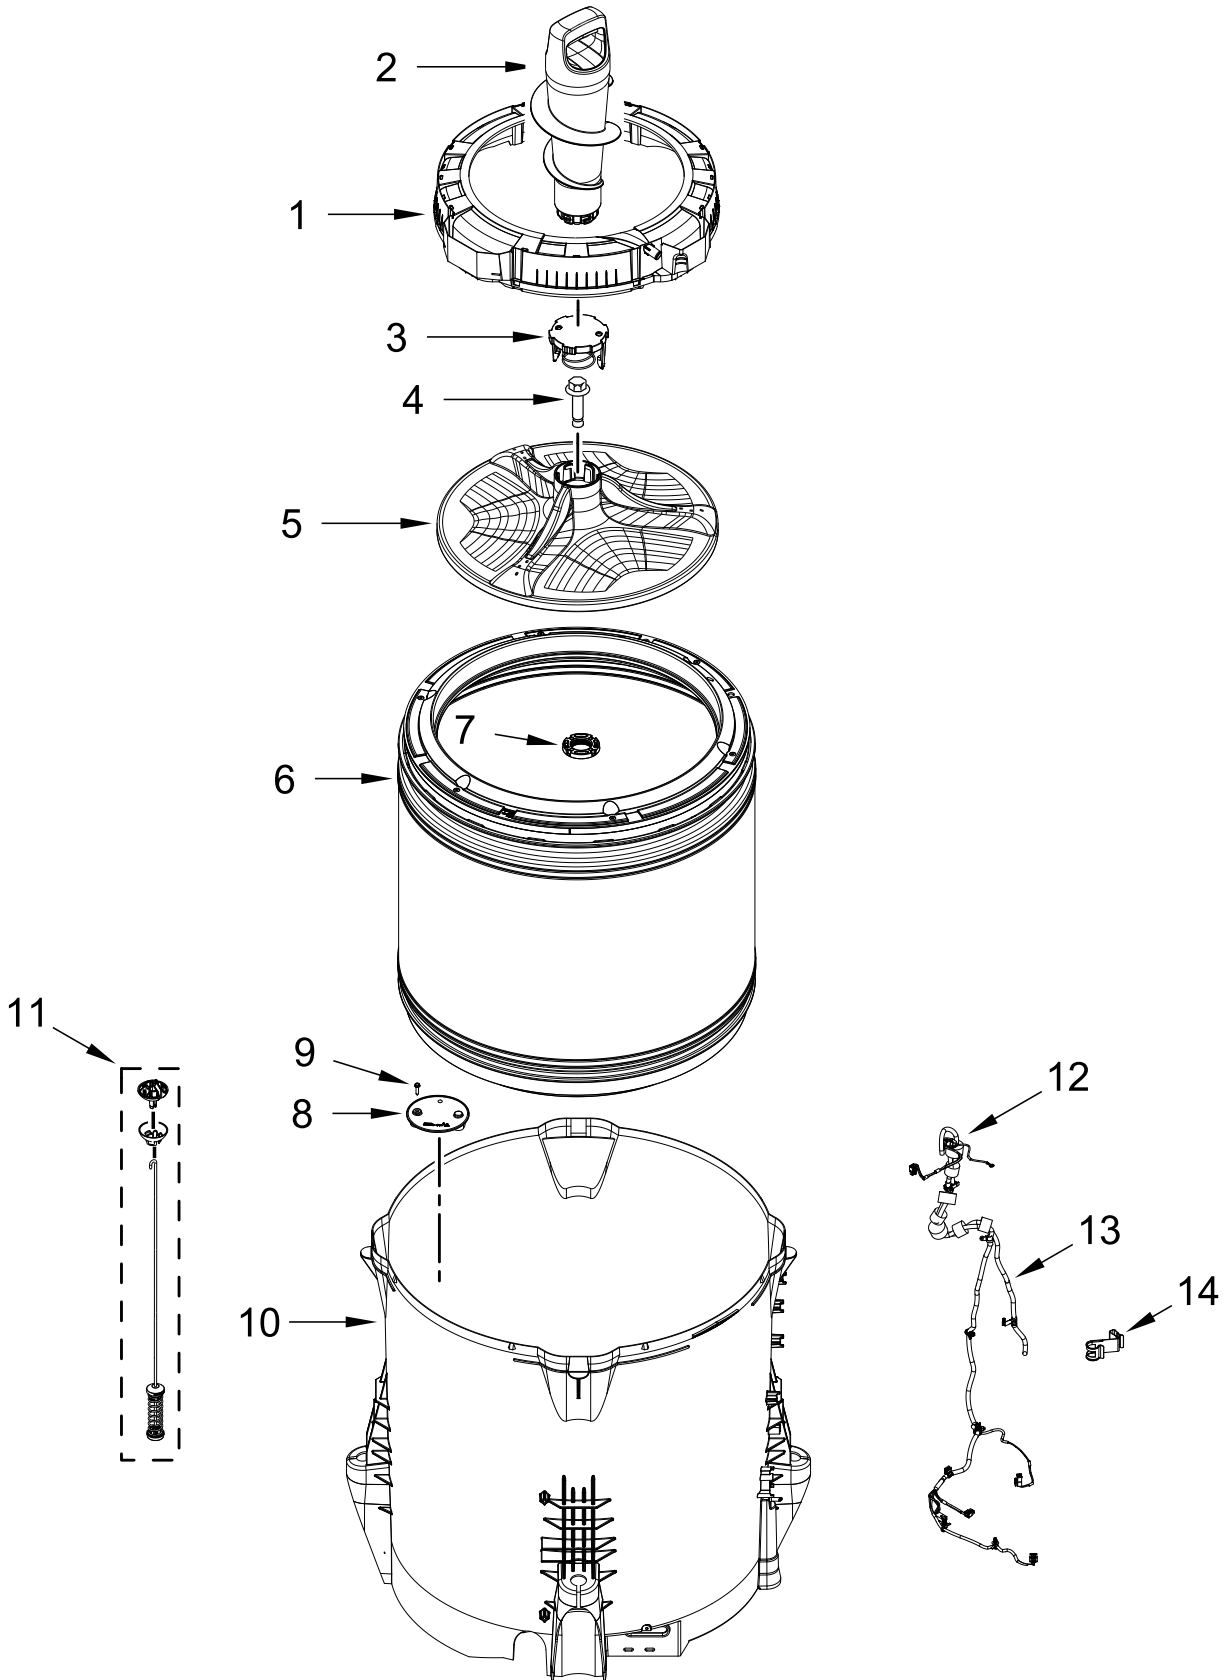

BASKET AND TUB PARTS

BASKET AND TUB PARTS

<u>Illus.</u> <u>No.</u>	<u>Part No.</u>	<u>Description</u>	<u>Illus.</u> <u>No.</u>	<u>Part No.</u>	<u>Description</u>	<u>Illus.</u> <u>No.</u>	<u>Part No.</u>	<u>Description</u>
1	W11352092	Tub Ring	7	W11183985	Basket, Lock Nut	12	W11335100	Harness, Lower
2	W11395428	Agitator	8	W11089264	Filter, Drain Pump	13	W10590949	Hose, Pressure Switch
3	W11395423	Cap, Impeller (Agitator/Impeller Cap interchangeable)	9	8533928	Screw	14	W11284522	Clip, Harness
4	W10625252	Screw	10	W11219115	Tub			
5	W11308900	Impeller (Washplate)	11	W11171694	Damper Assembly, Tub Suspension (Set Of 4-Includes Suspension Bushings and Suspension Balls)			
6	W11459626	Basket Assembly