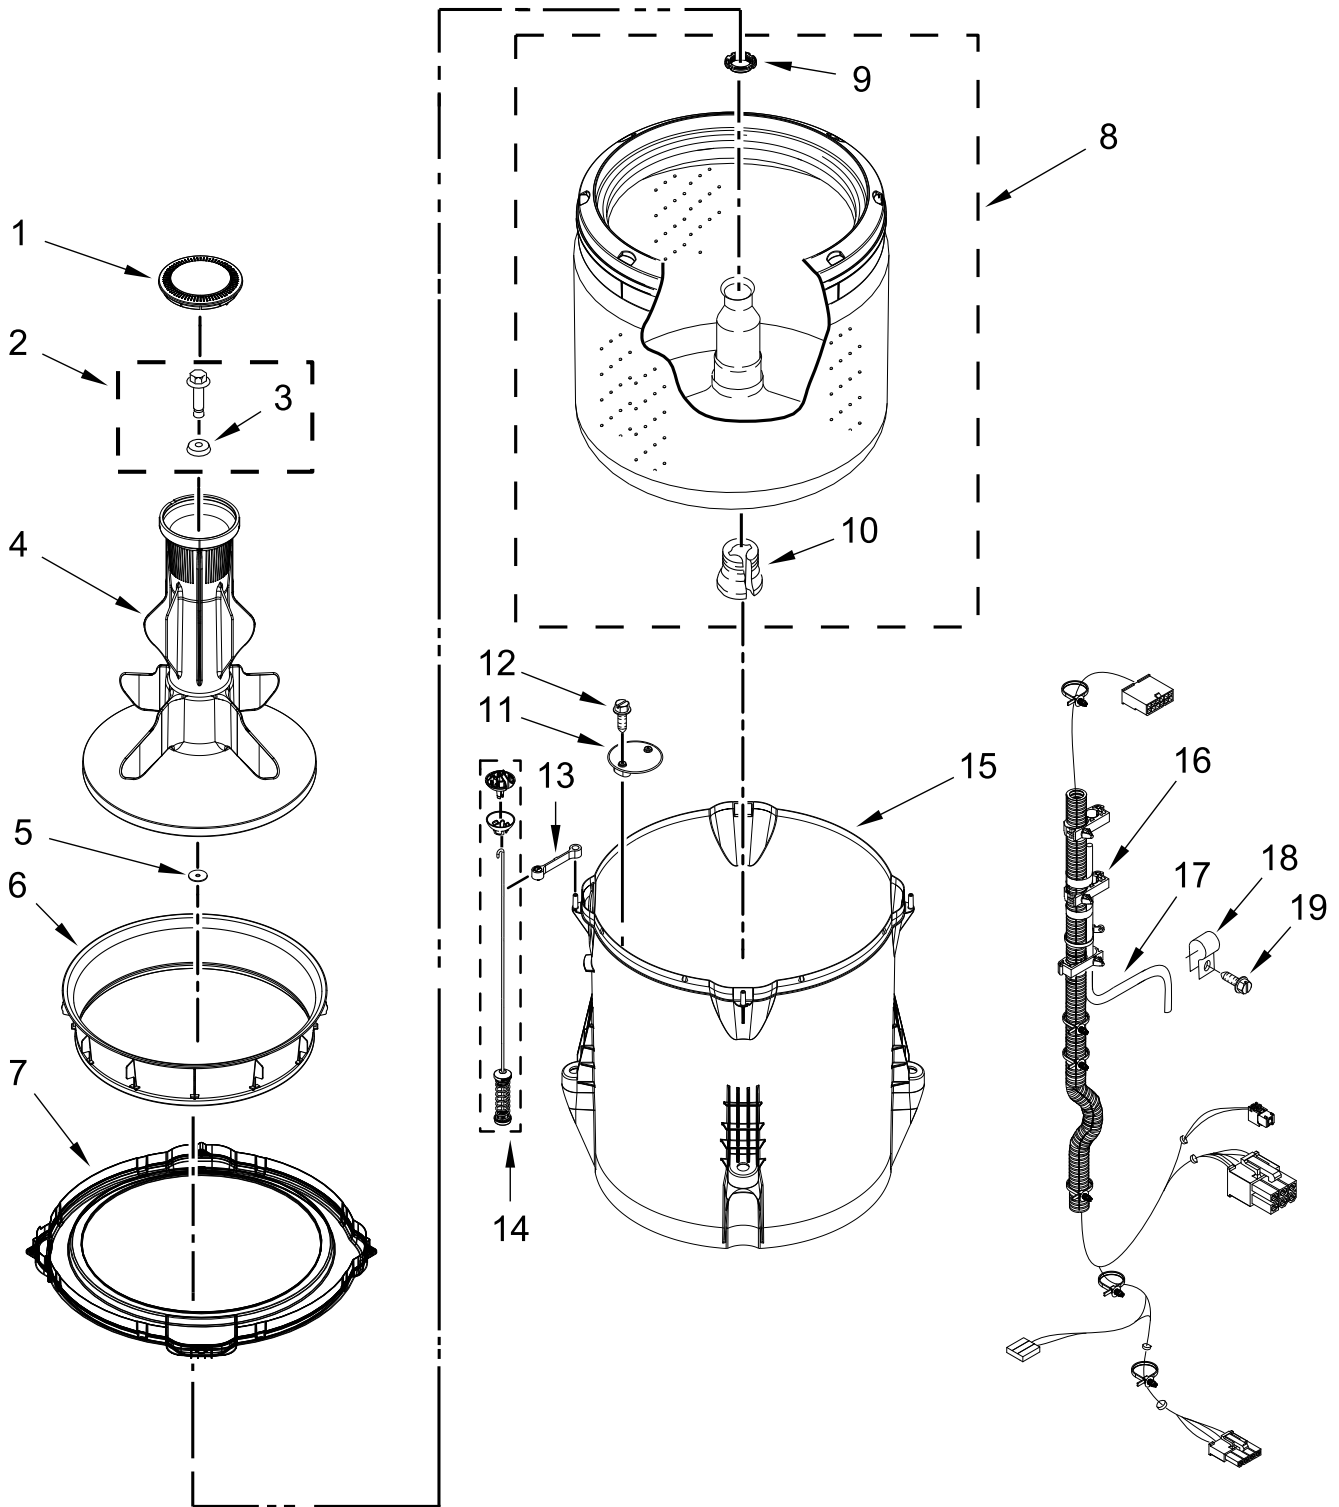

BASKET AND TUB PARTS

BASKET AND TUB PARTS

<u>Illus. No.</u>	<u>Part No.</u>	<u>Description</u>	<u>Illus. No.</u>	<u>Part No.</u>	<u>Description</u>	<u>Illus. No.</u>	<u>Part No.</u>	<u>Description</u>
1	W10131111	Cap, Agitator	9	21366	Nut, Spanner	15	W10238320	Tub
2	W10003790	Screw and Washer	10	W10198148	Block, Basket Drive	16	W10843660	Harness, Lower (Includes Pressure Hose)
3	3949550	Washer	11	W10215093	Filter, Drain Pump	17	W10531633	Hose, Pressure Switch
4	W10131112	Agitator	12	8533928	Screw	18	W10005430	Clamp, Cable
5	W10755559	Rubber Washer, Impeller	13	W10839119	Strap, Snubber	19	8533943	Screw
6	W10424289	Adapter, Balance Ring	14	W10821954	Damper Assembly, Tub Suspension (Set Of 4-Includes Suspension Bushings and Suspension Balls)			
7	W10461196	Ring, Tub						
8	W10389330	Basket Assembly