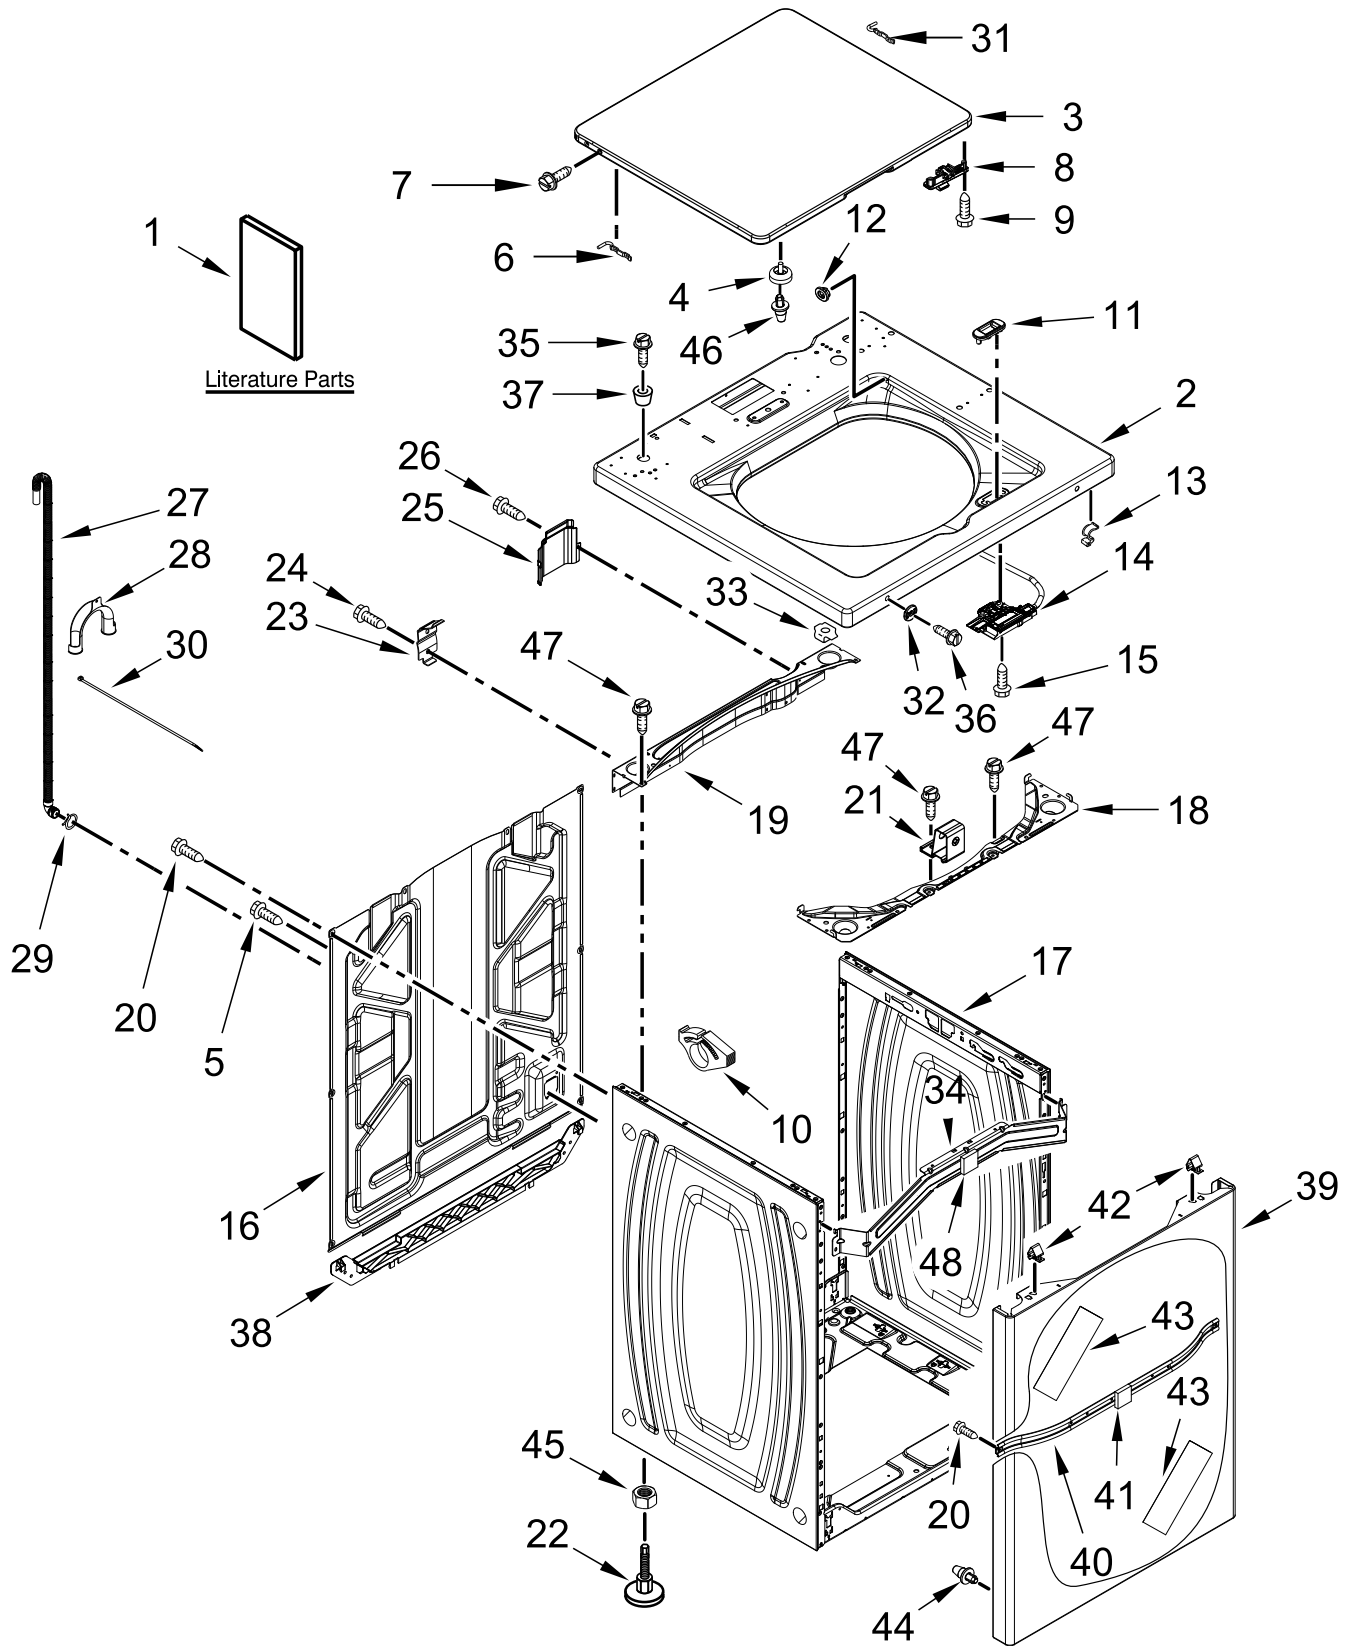

TOP AND CABINET PARTS

TOP AND CABINET PARTS

<u>Illus. No.</u>	<u>Part No.</u>	<u>Description</u>	<u>Illus. No.</u>	<u>Part No.</u>	<u>Description</u>	<u>Illus. No.</u>	<u>Part No.</u>	<u>Description</u>
1		Literature Parts	12	21258	Bearing, Lid Hinge	29	356138	Clamp, Hose
	W11691739	Installation Instructions	13	90016	Clip, Harness	30	W10339879	Tie, Cable
	W11685793	Tech Sheet	14	W10482836	Latch, Lid Lock Assembly	31	54583	Hinge, Lid (Right Hand)
	W11691141	Quick Start Guide	15	W10588613	Screw	32	W10461181	Bushing-Top, Screw
	W11545828	Use and Care Guide	16	W11417173	Panel, Rear	33	90406	Nut, Cage
2		Top	17		Cabinet	34	W11129581	Bracket, Front Top
	W10852766	White		W10845574	White	35	3353994	Bolt
3		Assembly, Lid and Bumper	18	W11634773	Brace, Cabinet Top - Front (Hooks Removed)	36	W10486616	Screw
	W10251302	White	19	W11089573	Brace, Cabinet Top - Rear	37	356674	Cone, Wedge
4	W11241723	Bumper, Lid				38	W11610868	Bracket, Base
5	9740848	Screw	20	W10660565	Screw	39		Panel, Front
6	91770	Hinge, Lid (Left Hand)		W10660565	Screw		W11552072	White
7	W10119872	Screw	21	W10461182	Lock, Top	40	W10866521	Bracket, Front Panel
8		Strike, Lid Lock	22	W10245373	Foot, Leveling	41	8283273	Damper, Brace
	W10240513	White	23	W10461176	Hinge, Top	42	W10862638	Lock, Top Front
9	W10273971	Screw	24	W10142728	Screw	43	W11096159	Damper, Sound
10	W10348582	Clamp, Hose	25	W10461180	Cover, Harness	44	W10866523	Rivet
11		Bezel, Lid Lock	26	3400076	Screw	45	3359452	Nut, Hex
	W10392041	White	27	W11203364	Hose, Outer Drain Assembly	46	356907	Rivet, Plastic
			28	W10280024	U-Bend, Drain Hose	47	W10567155	Screw
						48	W10161707	Top, Foam Seal