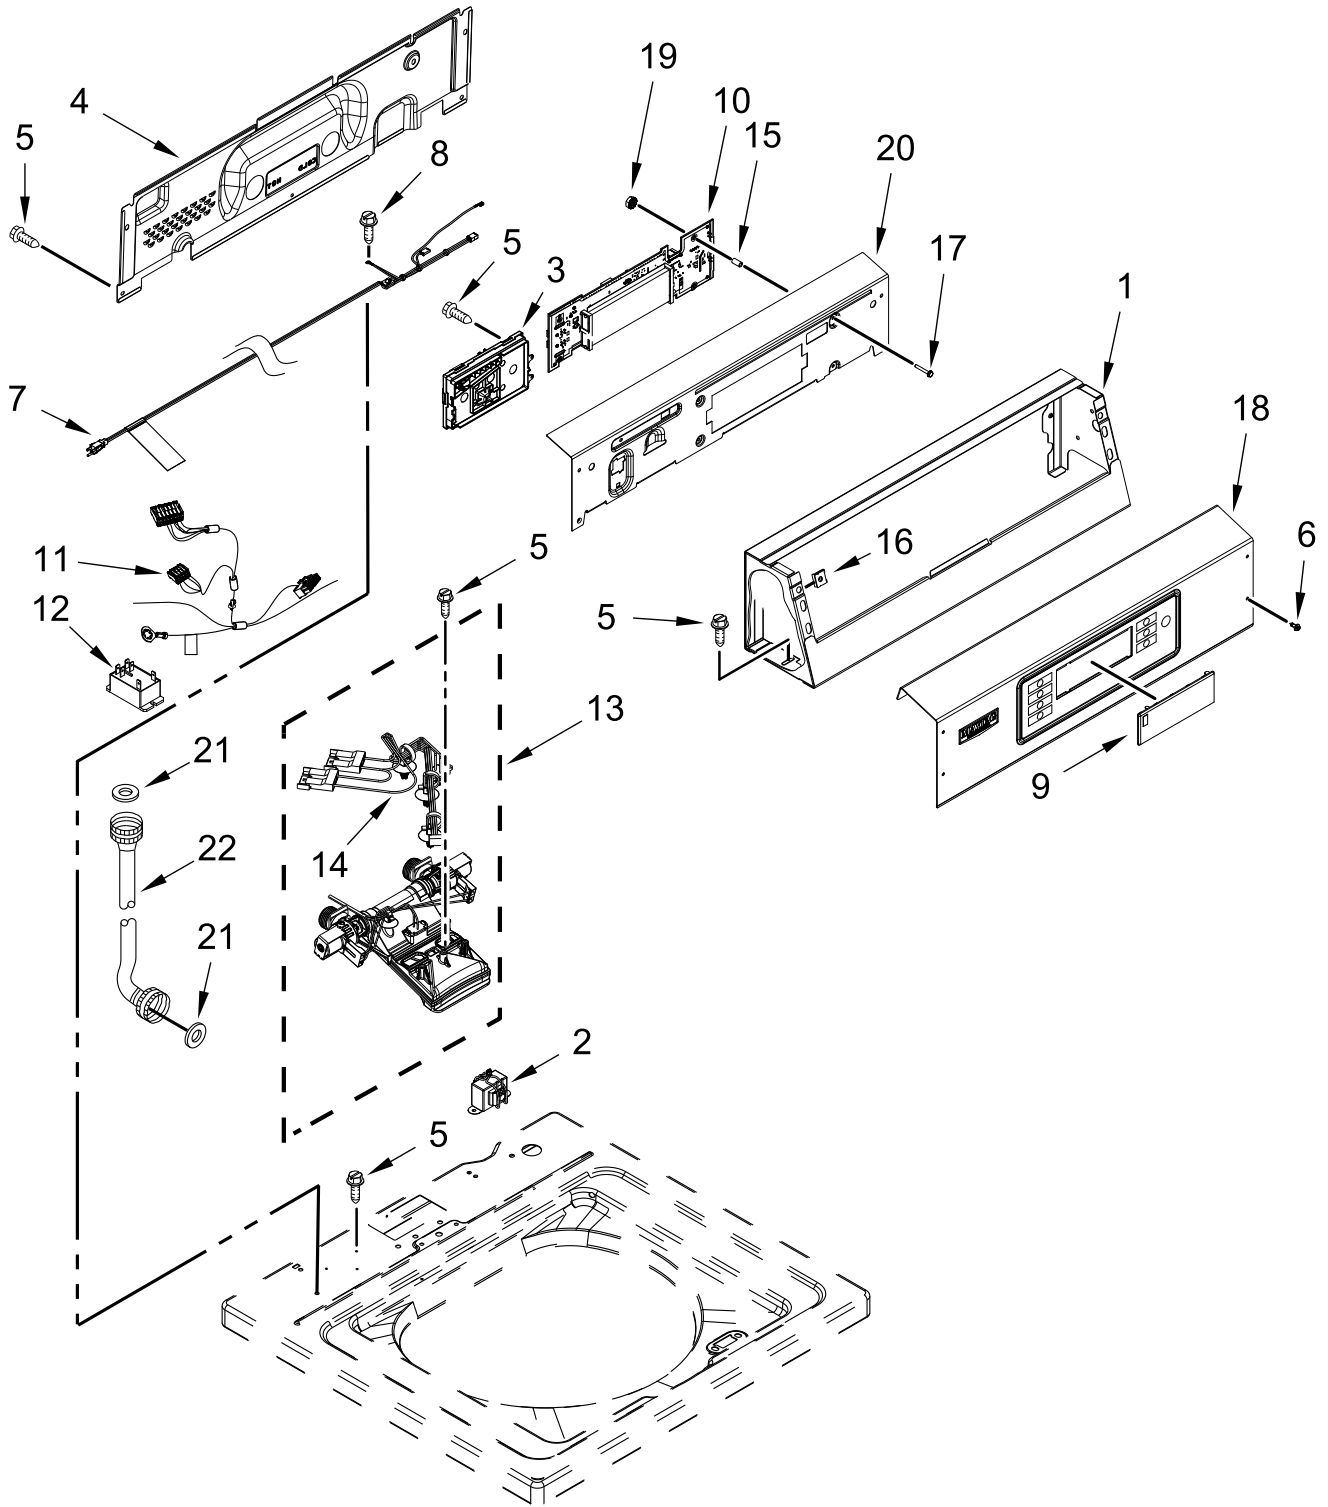

CONTROLS AND WATER INLET PARTS

CONTROLS AND WATER INLET PARTS

<u>Illus.</u> <u>No.</u>	<u>Part No.</u>	<u>Description</u>	<u>Illus.</u> <u>No.</u>	<u>Part No.</u>	<u>Description</u>	<u>Illus.</u> <u>No.</u>	<u>Part No.</u>	<u>Description</u>
1	W10461094	Console	9	W11565137	Cover, Display	18	W11651058	Fascia
2	W10131839	Transformer	10	W11457661	User Interface	19	W10139046	Nut
3	W11455494	Control Unit Assembly, Machine & Motor	11	W10843665	Harness, Upper	20	W11407434	Bracket, Control
4	W11425708	Panel, Console Rear Cover	12	W11032871	Relay	21	W10242307	Washer, Hose
5	W10660565	Screw	13	W10843663	Inlet Assembly, Water	22		Hose, Water Inlet
6	W10131119	Screw	14	W10843398	Harness, Valve		W10852720	Cold Water
7	W10916258	Cord, Power	15	W10133514	Standoff, Circuit Board		W10852721	Hot Water
8	3400076	Screw	16	W10131123	Nut, "U"			
			17	W10137322	Screw			

METER CASE PARTS

METER CASE PARTS

<u>Illus. No.</u>	<u>Part No.</u>	<u>Description</u>	<u>Illus. No.</u>	<u>Part No.</u>	<u>Description</u>	<u>Illus. No.</u>	<u>Part No.</u>	<u>Description</u>
1	W10529176	Meter Case	10	W10131838	Switch, Vault Service Door	15	W11113382	777 Lock and Key, Complete
2	W11269277	Assembly, Service Door	11	W10211244	Harness, Wire (Service Switch)	16	W10068270	Washer, Lock
3	3954812	Cushion, Meter Case	12	W10133508	Bracket, Service Switch	17	W10142655	Screw
4	W10137319	Bolt, Hex Bar	13	W11512934	Harness, Coin Extender	18	W10860203	Money Box W/Lock
5	3349065	Bolt	14		Coin Optic Sensor Assembly			
6	3347825	Plate, Mounting		W10247389	White			
7	W10139210	Screw						
8	98445	Screw						
9		Coin Drop Assembly						
	W10133242	Assembly, Single Coin Drop						