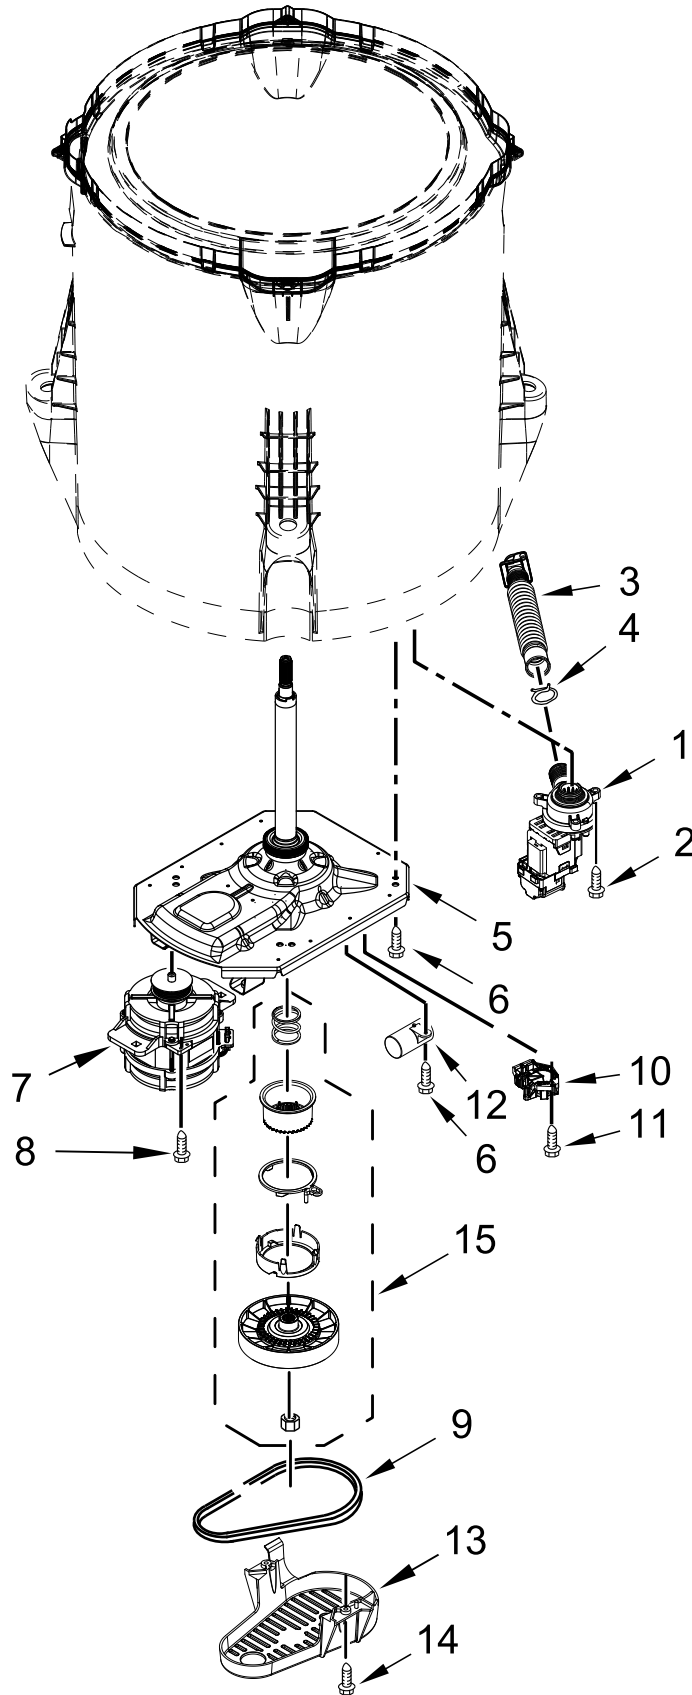

GEARCASE, MOTOR AND PUMP PARTS

GEARCASE, MOTOR AND PUMP PARTS

<u>Illus.</u> <u>No.</u>	<u>Part No.</u>	<u>Description</u>	<u>Illus.</u> <u>No.</u>	<u>Part No.</u>	<u>Description</u>	<u>Illus.</u> <u>No.</u>	<u>Part No.</u>	<u>Description</u>
1	W10276397	Pump Assembly, Drain	6	W10249633	Screw	12	W11625774	Capacitor, Motor Run
2	W10004910	Screw	7	W10850134	Motor, Drive	13	W10427633	Shield, Pulley Cover
3	W10763078	Hose, Inner Drain Assembly	8	W10094780	Screw	14	357640	Screw
4	8317496	Clamp, Hose	9	W11495180	Belt, Drive	15	W10721967	Splutch Kit (60Hz)
5	W11261590	Assembly, Gearcase	10	W11112160	Actuator, Shift			
			11	9741052	Screw