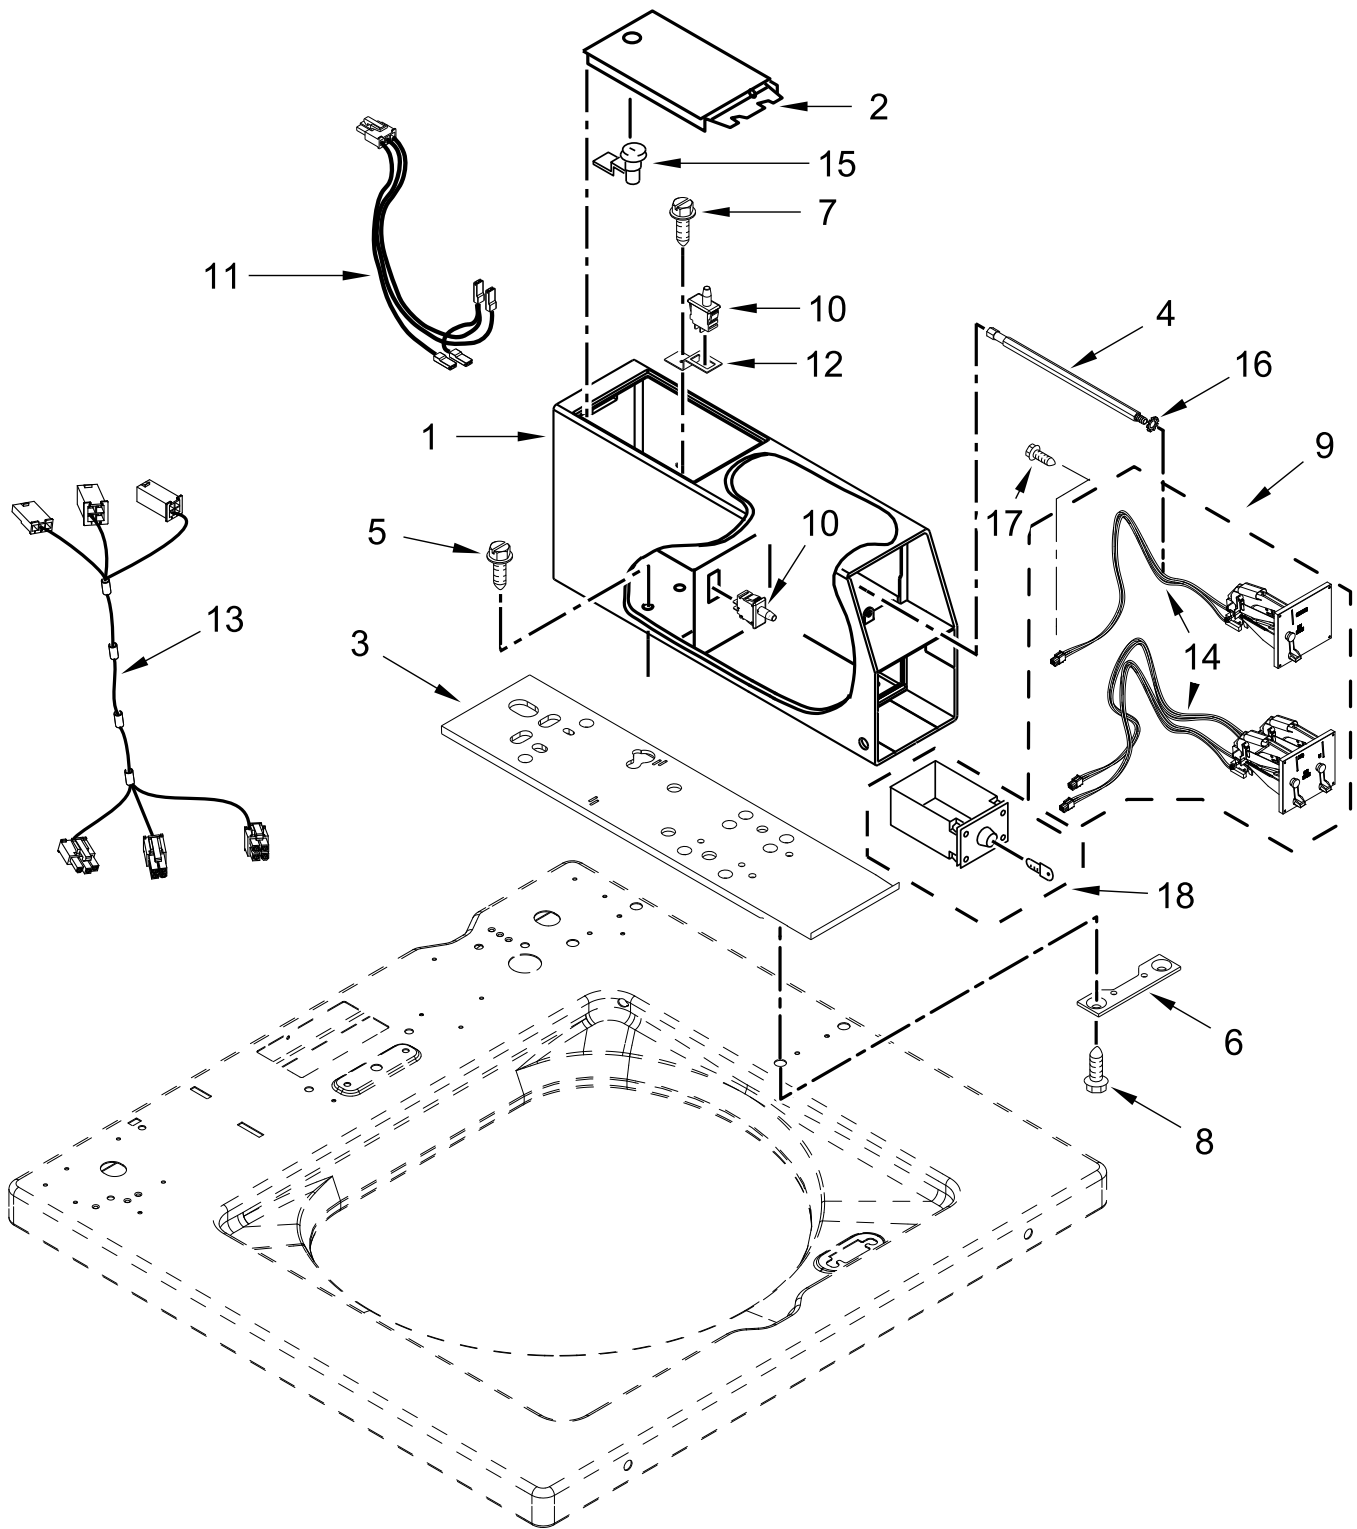

CONTROLS AND WATER INLET PARTS

CONTROLS AND WATER INLET PARTS

<u>Illus.</u> <u>No.</u>	<u>Part No.</u>	<u>Description</u>	<u>Illus.</u> <u>No.</u>	<u>Part No.</u>	<u>Description</u>	<u>Illus.</u> <u>No.</u>	<u>Part No.</u>	<u>Description</u>
1	W10461094	Console	9	W11565137	Cover, Display	18	W11651058	Fascia
2	W10131839	Transformer	10	W11457661	User Interface	19	W10139046	Nut
3	W11455494	Control Unit Assembly, Machine & Motor	11	W10843665	Harness, Upper	20	W11407434	Bracket, Control
4	W11425708	Panel, Console Rear Cover	12	W11032871	Relay	21	W10242307	Washer, Hose
5	W10660565	Screw	13	W10843663	Inlet Assembly, Water	22		Hose, Water Inlet
6	W10131119	Screw	14	W10843398	Harness, Valve		W10852720	Cold Water
7	W10916258	Cord, Power	15	W10133514	Standoff, Circuit Board		W10852721	Hot Water
8	3400076	Screw	16	W10131123	Nut, "U"			
			17	W10137322	Screw			

METER CASE PARTS

METER CASE PARTS

<u>Illus. No.</u>	<u>Part No.</u>	<u>Description</u>	<u>Illus. No.</u>	<u>Part No.</u>	<u>Description</u>	<u>Illus. No.</u>	<u>Part No.</u>	<u>Description</u>
1	W10529176	Meter Case	10	W10131838	Switch, Vault Service Door	15	W11113382	777 Lock and Key, Complete
2	W11269277	Assembly, Service Door	11	W10211244	Harness, Wire (Service Switch)	16	W10068270	Washer, Lock
3	3954812	Cushion, Meter Case	12	W10133508	Bracket, Service Switch	17	W10142655	Screw
4	W10137319	Bolt, Hex Bar	13	W11512934	Harness, Coin Extender	18	W10860203	Money Box W/Lock
5	3349065	Bolt	14		Coin Optic Sensor Assembly			
6	3347825	Plate, Mounting		W10247389	White			
7	W10139210	Screw						
8	98445	Screw						
9		Coin Drop Assembly						
	W10133242	Assembly, Single Coin Drop						