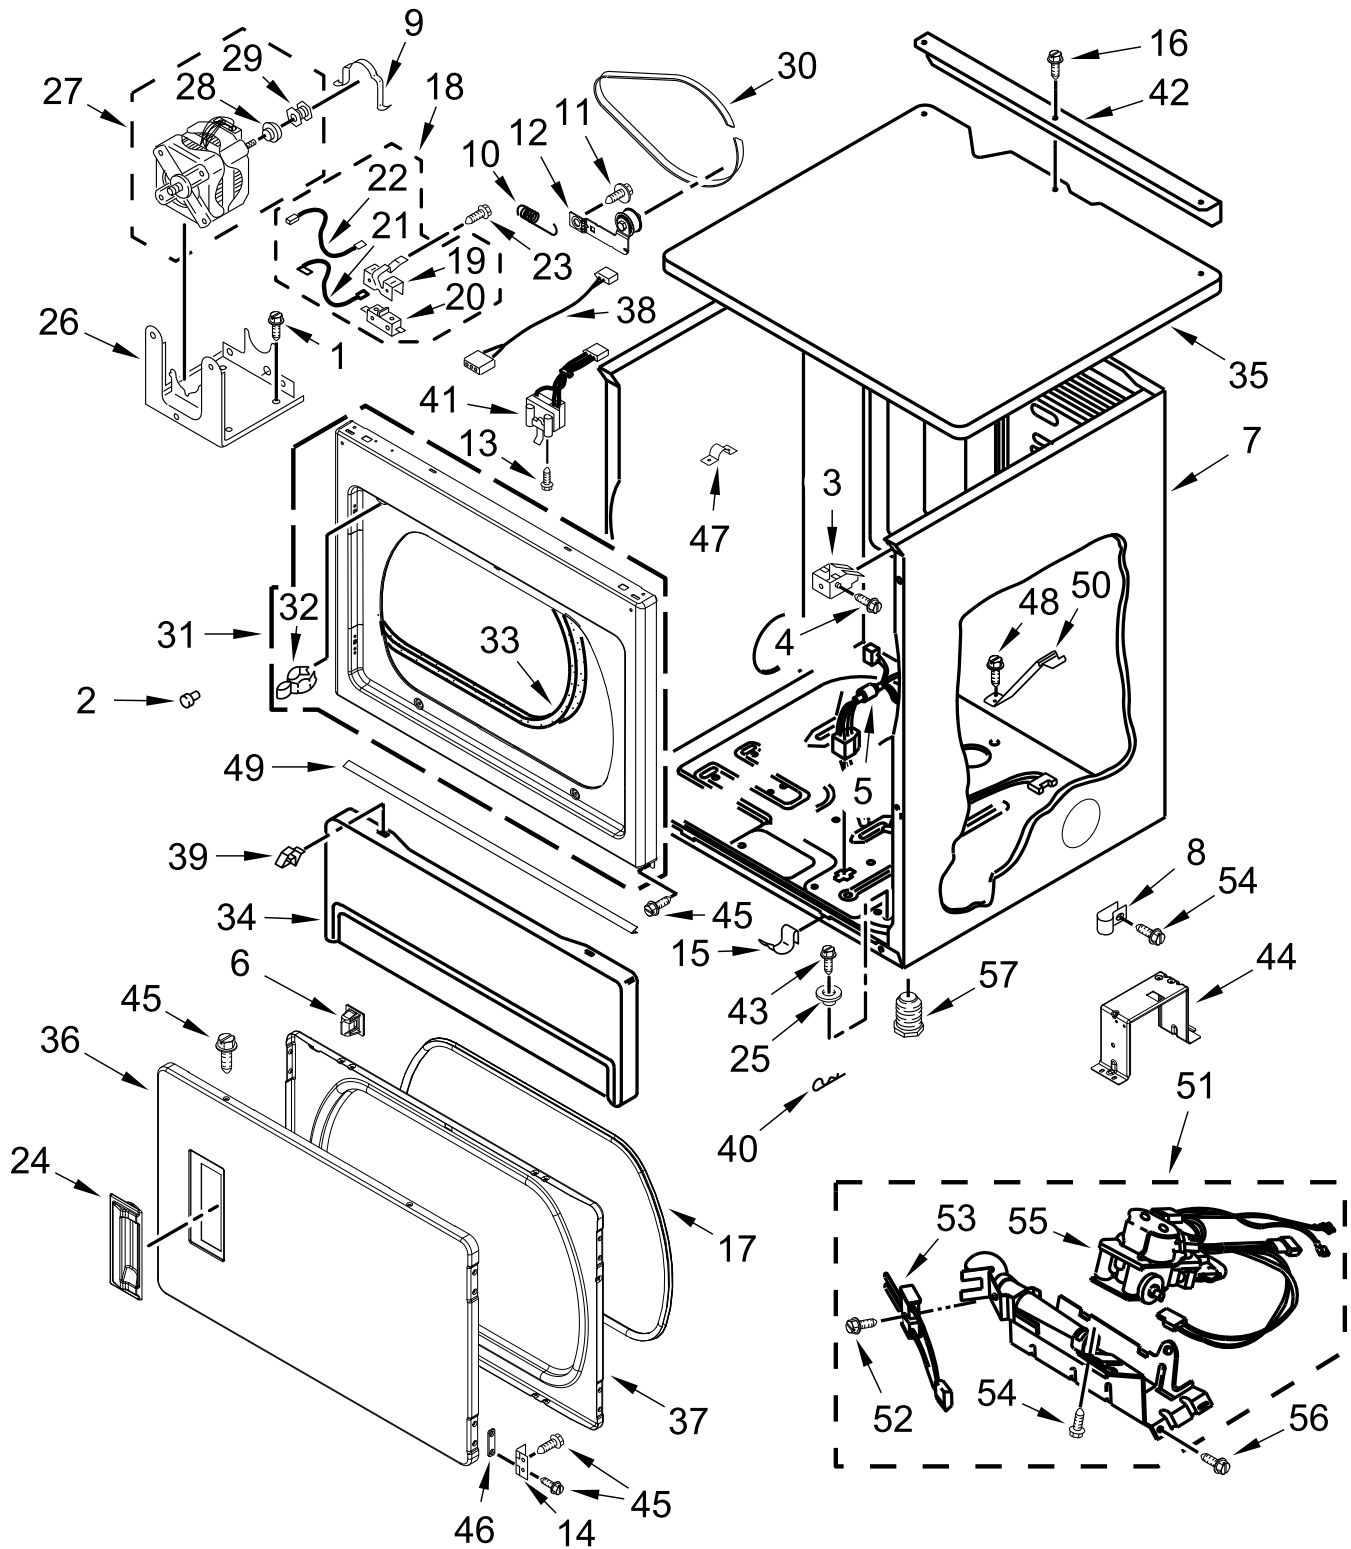

UPPER CABINET AND FRONT PANEL PARTS

UPPER CABINET AND FRONT PANEL PARTS

<u>Illus.</u> <u>No.</u>	<u>Part No.</u>	<u>Description</u>	<u>Illus.</u> <u>No.</u>	<u>Part No.</u>	<u>Description</u>	<u>Illus.</u> <u>No.</u>	<u>Part No.</u>	<u>Description</u>
1	3390663	Screw	22	W10167612	Wire, Belt Switch	43	3400523	Bolt, Security
2	693152	Bumper	23	98129	Screw	44	3389889	Bracket, Support
3	3391846	Clip, Front Panel	24	W10116360	Handle, Door	45	342055	Screw
4	3391915	Screw	25	3389233	Bushing	46		Plug, Hinge
5	W10807483	Harness, Upper/Lower	26	3387118	Bracket, Motor		W10191265	White
6	3392538	Assembly, Door Catch	27	W10396031	Motor	47	98997	Clip
7		Cabinet	28	3393657	Restrainer, Belt	48	693995	Screw
	W11161907	White	29	3394341	Pulley, Motor	49	W10576519	Seal, Deflector
8	3387561	Clamp, Pipe	30	W10131172	Belt, Drive	50	8529757	Bracket, Burner
9	660658	Clamp, Motor	31		Panel, Front	51	W11566859	Burner Assembly
10	W10446781	Spring, Idler		W10192882	White	52	W10366705	Screw
11	3389420	Screw	32	696144	Strike, Door	53	686590	Ignitor
12	W10344193	Pulley-Idler Assembly	33	3387242	Seal, Front Panel	54	3387057	Screw
13	697773	Screw	34		Panel, Toe	55	8281911	Valve, Gas (Complete) 60 Hz
14		Hinge & Pin Assembly	35	697215	White Top	56	343641	Screw
	W10279703	Silver		3389351	White	57	3392100	Foot, Dryer DRYER EXHAUST KIT NOT INCLUDED
15	W10291934	Clip	36	W10322546	Door, Front			
16	3390647	Screw	37	W10323061	Door, Rear		W10470674	Kit, 4-Way Venting
17	3390735	Seal, Door	38	8283298	Jumper, Door Switch			
18	8066134	Switch Assembly	39	3388229	Retainer			
19	8066120	Lever, Belt Switch	40	W10117347	Cotter Pin			
20	3394881	Switch, Belt	41	W10237959	Switch, Door			
21	3398948	Wire, Jumper (Broken Belt Switch)	42	3979115	Bracket, Angle