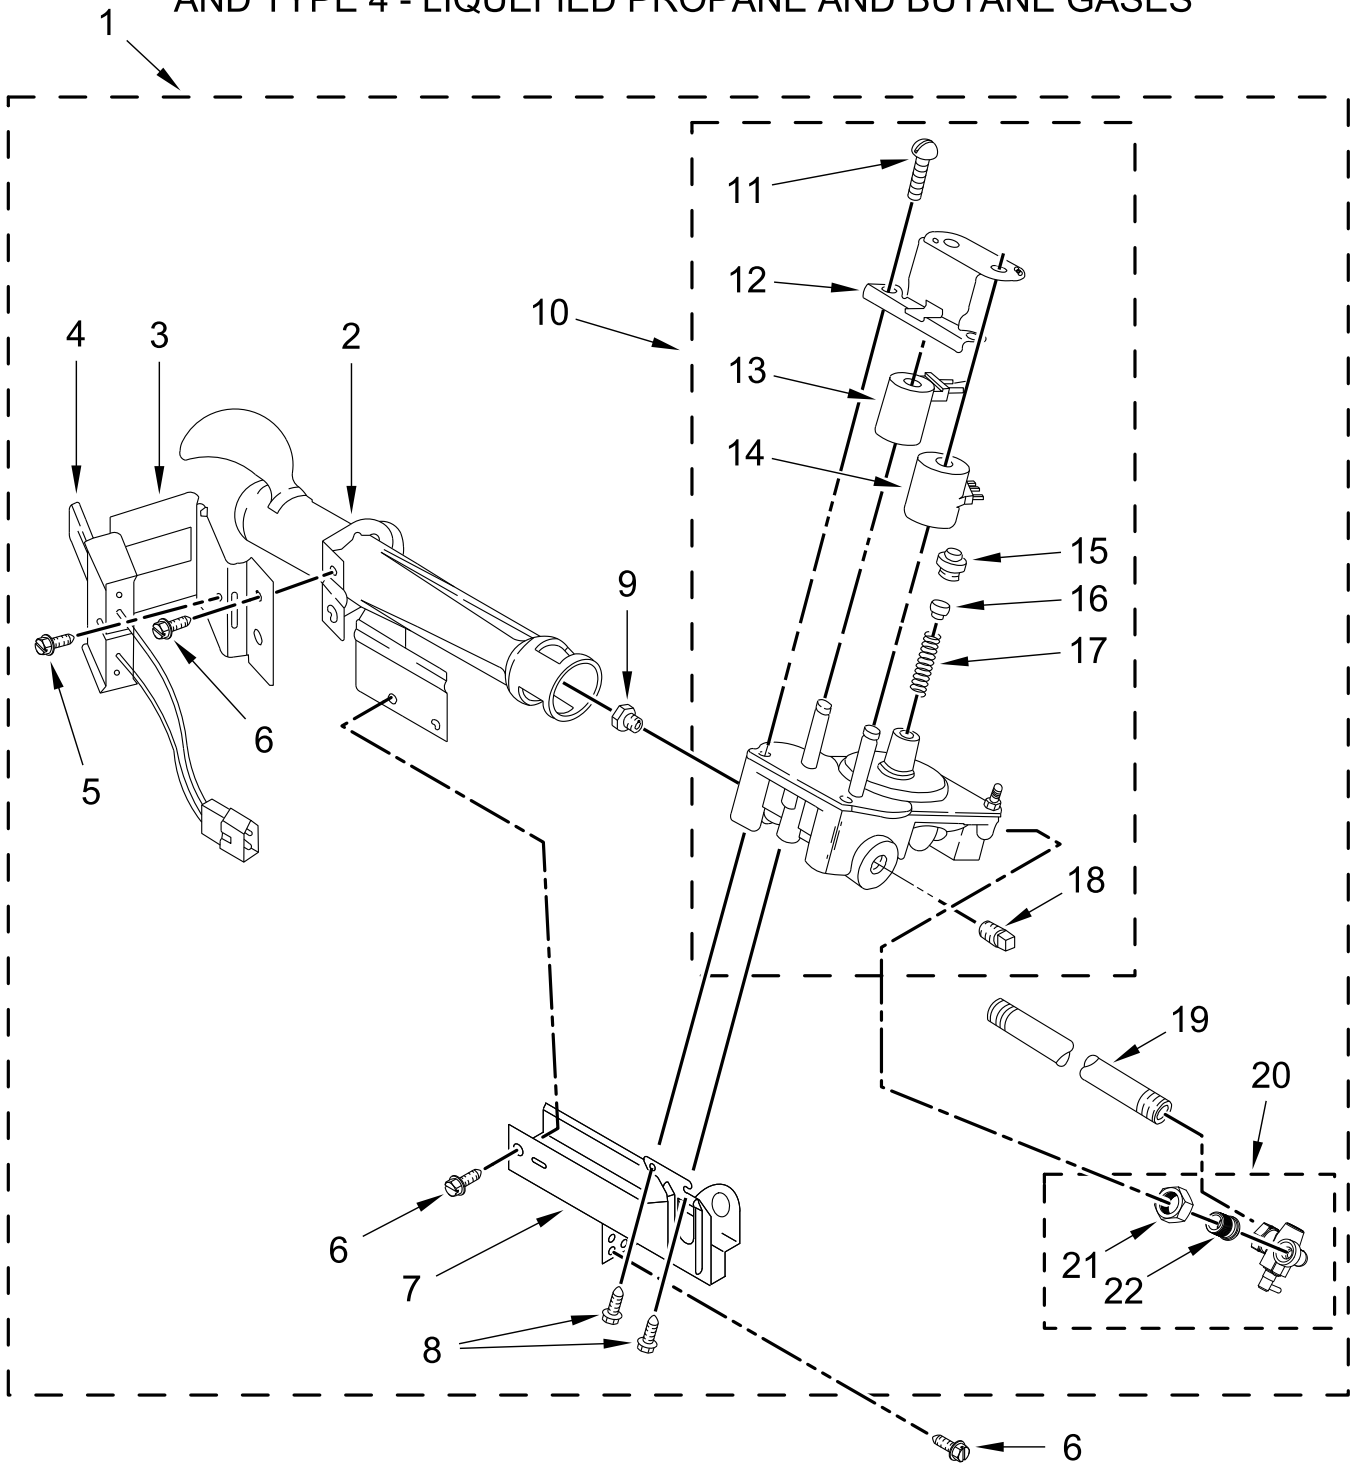

BURNER ASSEMBLY PARTS

USE WITH TYPE 1 - NATURAL
AND TYPE 4 - LIQUEFIED PROPANE AND BUTANE GASES

BURNER ASSEMBLY PARTS

<u>Illus.</u> <u>No.</u>	<u>Part No.</u>	<u>Description</u>	<u>Illus.</u> <u>No.</u>	<u>Part No.</u>	<u>Description</u>	<u>Illus.</u> <u>No.</u>	<u>Part No.</u>	<u>Description</u>
1	W11566859	Burner Assembly	11	694421	Screw, Coil	19	W10097610	Pipe, Gas Supply
2	688617	Tube, Burner	12	694538	Bracket, Coil	20	697441	Valve, Gas
3	694298	Bracket, Ignitor	13	694540	Coil, 60 Hz. (2 Terminal) (Main)	21	233076	Nut, Compression
4	686590	Ignitor				22	3393767	Pipe, Tail
5	W10366705	Screw	14	694539	Coil, 60 Hz (Split) (3 Terminal) (Pilot Position)			Following Parts Not Illustrated
6	343641	Screw						
7	3389871	Base, Burner					49572A	Conversion Kit (Type 1 and 2) to Type (4) L.P.G.
8	3387057	Screw	15	694424	Leak, Limiter			
9		Orifice, Burner	16	694423	Screw, Regulator Adjustment			
	3397656	Type 1 (Natural Gas)						
10	8281911	Valve, Gas (Complete) 60 Hz	17	694422	Spring, Regulator			
			18	239822	Plug, Pipe