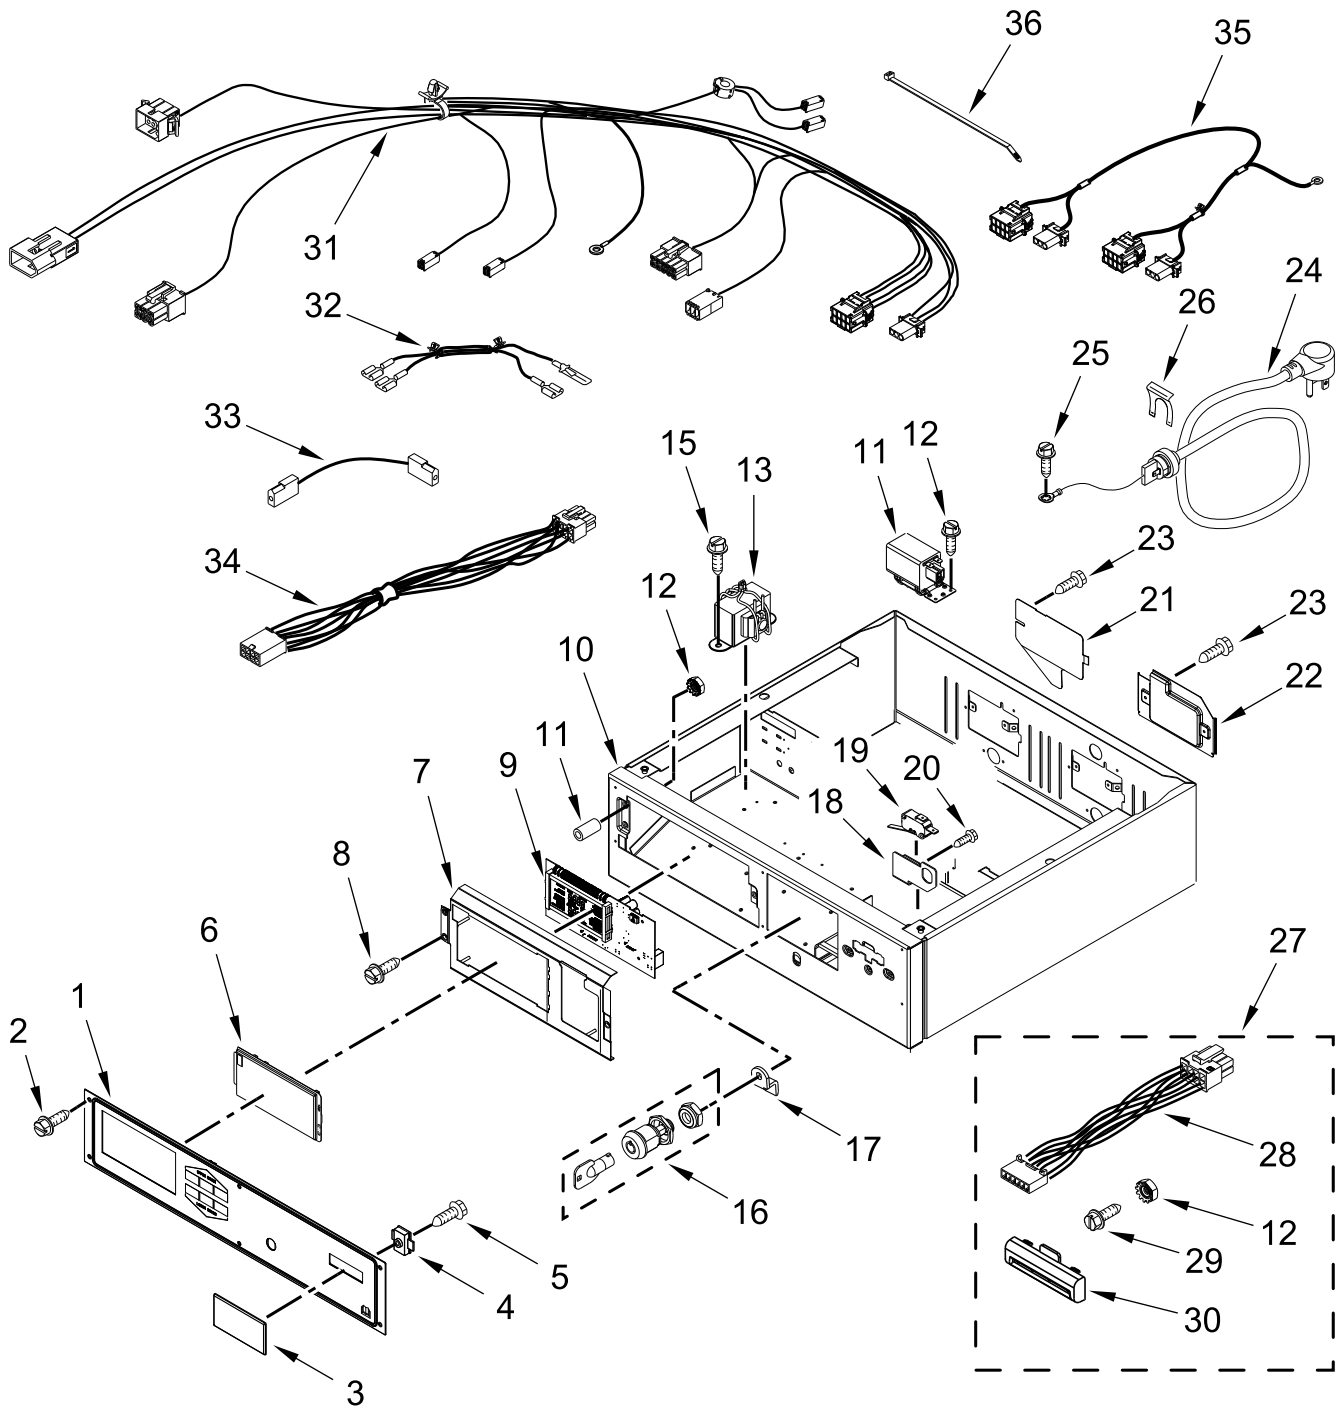

COMMERCIAL GAS DRYER

MODELS:

CGSP2978JQ0 (White)

CONTROL PANEL AND SEPARATOR PARTS

CONTROL PANEL AND SEPARATOR PARTS

<u>Illus. No.</u>	<u>Part No.</u>	<u>Description</u>	<u>Illus. No.</u>	<u>Part No.</u>	<u>Description</u>	<u>Illus. No.</u>	<u>Part No.</u>	<u>Description</u>
1	W11651084	Facia	16	W11223375	Assembly, Lock	30	W10163036	Bezel
2	W10386302	Screw	17	W10913660	Cam, Locking	31	W10807484	Harness, Collar
3	W10137769	Cover, Card Reader	18	W10160652	Bracket-Switch	32	W10188051	Jumper, Line Filter
4	W10145157	Retainer, Facia Cover	19	W10447152	Switch, Service Access	33	W10769481	Jumper, Coin Box
5	3400618	Screw	20	3400408	Screw	34	W10111027	Jumper, Transformer
6	W10133268	Cover, Display	21	3396795	Cover, Terminal Block	35	W10807493	Jumper, Lower to Collar
7	W10657185	Plate, Control Mounting	22	W10850065	Cover, Terminal Block	36	W10155270	Cable Tie
8	W10140652	Screw	23	3390814	Screw			Coin Mechanism Parts May Be Ordered From Whirlpool or Vendor Below:
9	W11582595	Control Board	24	W11332324	Power Cord			Greenwald Industries 212 Middlesex Ave Chester, CT 06412 1-800-221-0982 sales@greenwaldindustries.com
10	W11455510	Collar	25	W10773242	Screw			
11	W10133514	Standoff, Circuit Board	26	694415	Clip, Strain Relief			
12	W10139046	Nut	27	W11498818	Instructions, Installation (Card Reader)			
13	W10133285	Transformer 120Vac To 22.5Vac	28	W10239515	Harness, Card Reader			
14	W10306592	Filter, RFI	29	W10143462	Screw			
15	8533971	Screw						