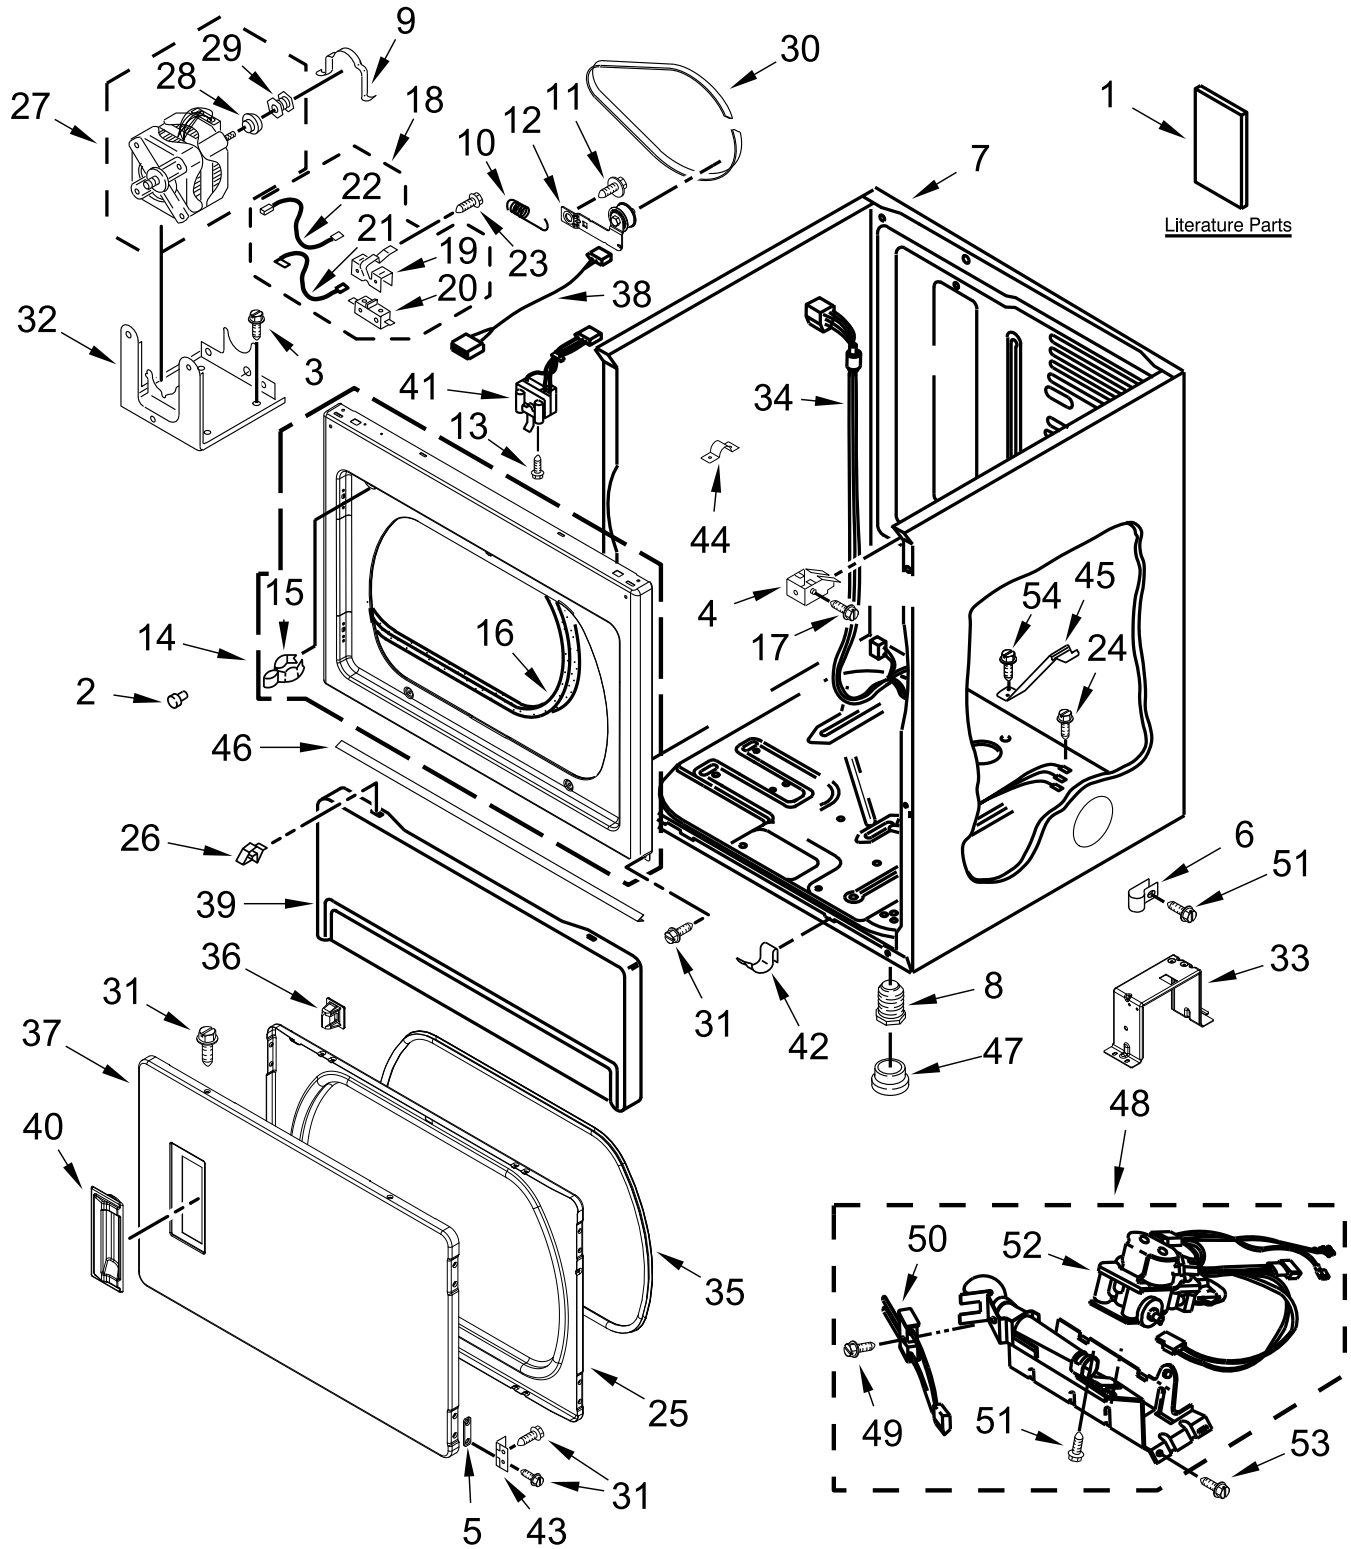

LOWER CABINET AND FRONT PANEL PARTS

LOWER CABINET AND FRONT PANEL PARTS

<u>Illus.</u> <u>No.</u>	<u>Part No.</u>	<u>Description</u>	<u>Illus.</u> <u>No.</u>	<u>Part No.</u>	<u>Description</u>	<u>Illus.</u> <u>No.</u>	<u>Part No.</u>	<u>Description</u>
1		Literature Parts (Located Behind Toe Panel)	15	696144	Strike, Door	37	W10322546	Door, Front
	W11647901	Installation Instructions	16	3387242	Seal, Front Panel	38	8283298	Jumper, Door Switch
	W11651038	Tech Sheet	17	3391915	Screw	39		Panel, Toe
	W11498818	Instructions, Installation (Card Reader)	18	8066134	Switch Assembly		697215	White
			19	8066120	Lever, Belt Switch	40	W10116360	Handle, Door
2	693152	Bumper	20	3394881	Switch, Belt	41	W10237959	Switch, Door
3	3390663	Screw	21	3398948	Wire, Jumper (Broken Belt Switch)	42	W10291934	Clip
4	3391846	Clip, Front Panel	22	W10167612	Wire, Belt Switch	43		Hinge & Pin Assembly
5		Plug, Hinge					W10279703	Silver
	W10191265	White	23	98129	Screw	44	98997	Clip
6	3387561	Clamp, Pipe	24	3390647	Screw	45	8529757	Bracket, Burner
7		Cabinet	25	W10323061	Door, Rear	46	W10576519	Seal, Deflector
	W11161907	White	26	3388229	Retainer	47	W11325273	Boot, Foot
9	660658	Clamp, Motor	27	W10396031	Motor	48	W11566859	Burner Assembly
10	W10446781	Spring, Idler	28	3393657	Restrainer, Belt	49	W10366705	Screw
11	3389420	Screw	29	3394341	Pulley, Motor	50	686590	Ignitor
12	W10344193	Pulley-Idler Assembly	30	W10131172	Belt, Drive	51	3387057	Screw
13	697773	Screw	31	342055	Screw	52	8281911	Valve, Gas (Complete) 60 Hz
14		Panel, Front	32	3387118	Bracket, Motor	53	343641	Screw
	W10192882	White	33	3389889	Bracket, Support	54	693995	Screw
			34	W10807483	Harness, Upper/Lower			DRYER EXHAUST KIT NOT INCLUDED
			35	3390735	Seal, Door			
			36	3392538	Assembly, Door Catch		W10470674	Kit, 4-Way Venting