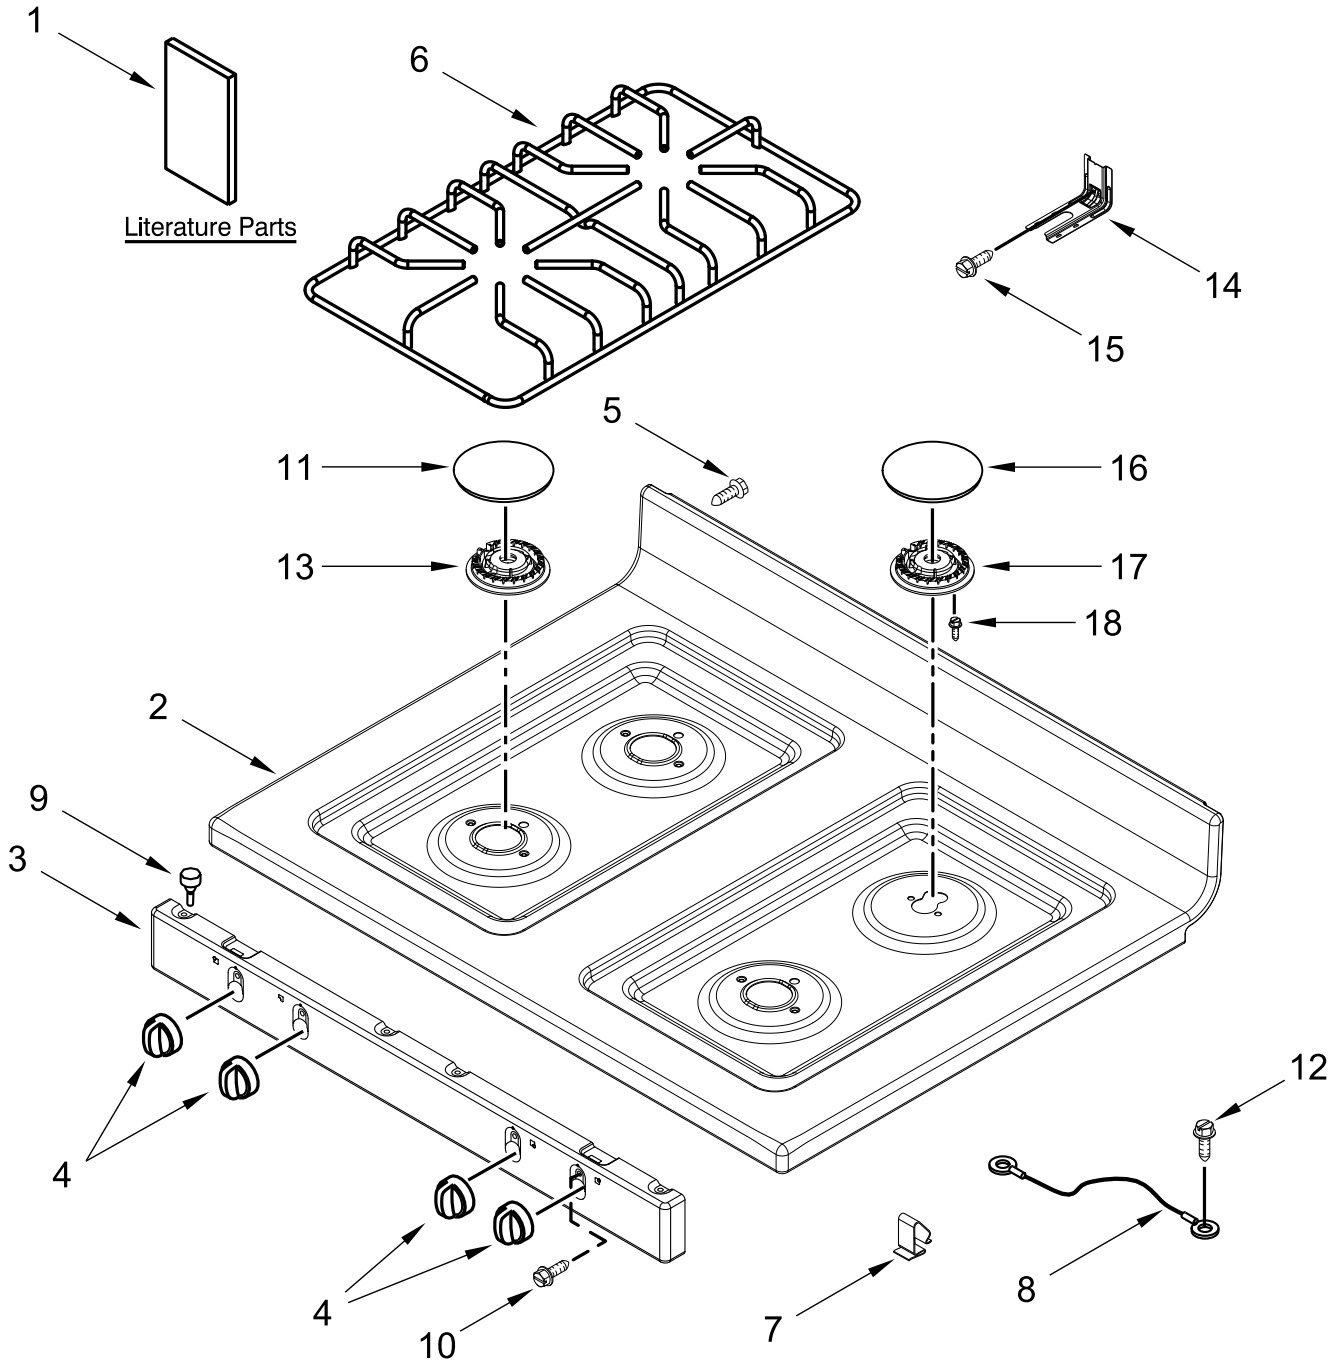

AMANA®

GAS RANGE

MODELS:

AGR6303MMS0 (Stainless)

COOKTOP PARTS

COOKTOP PARTS

<u>Illus. No.</u>	<u>Part No.</u>	<u>Description</u>	<u>Illus. No.</u>	<u>Part No.</u>	<u>Description</u>	<u>Illus. No.</u>	<u>Part No.</u>	<u>Description</u>
1		Literature Parts	7	98004722	Clip, Cooktop	16		Burner Cap, Auxiliary
	W11508819	Instructions, Installation	8	98014544	Wire, Ground		W10169985	Black (Right Rear)
	W11508815	Owners, Manual	9	98013389	Bumper, Cooktop			
		Wire, Diagram	10	98006726	Screw (Black)	17	W10515453	Assembly, Burner (6K) (Right Rear)
2		Cooktop	11	98017461	Black (Left Front, Left Rear, & Right Front)	18	3400701	Screw
	W10818512	Black						FOLLOWING PARTS NOT ILLUSTRATED
3		Panel, Manifold	12	8534079	Screw, Ground		W11465032	Harness, Main
	W11578465	Black	13	W10636224	Burner, Standard (Left Front, Left Rear, & Right Front)		98005896	Clip, Wire
4		Knob, Burner					W11492747	Insulation, Manifold
	W11558936	Black	14	W10613666	Bracket, Anti-Tip		3391018	Tie, Cable
5	98007225	Screw	15	7101P485-60	Screw, Anti-Tip Kit		98015022	Bushing, Snap
6		Grate, Burner						
	W10578251	Black						