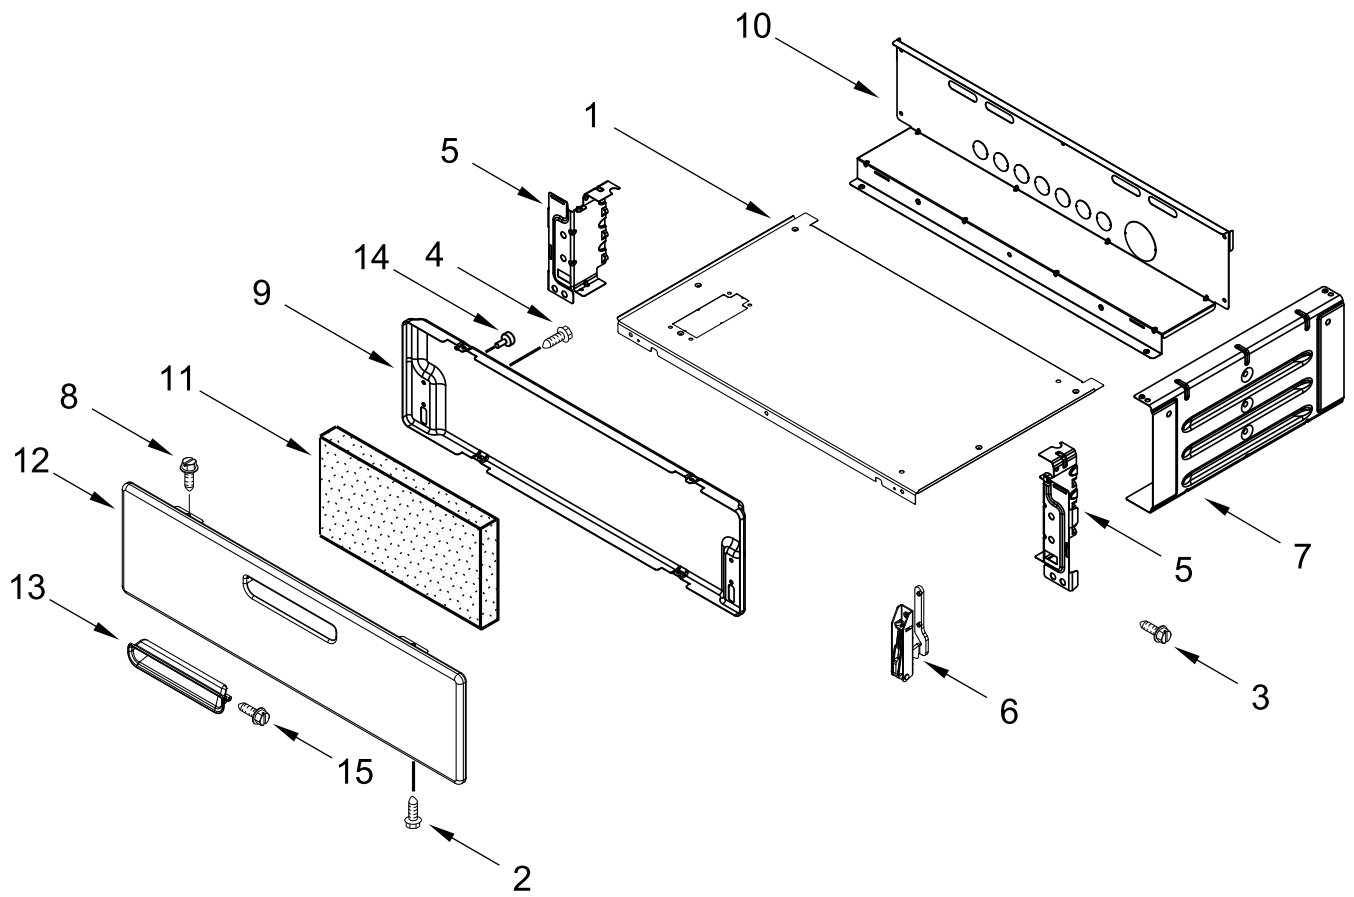

BROILER PARTS

BROILER PARTS

<u>Illus.</u> <u>No.</u>	<u>Part No.</u>	<u>Description</u>	<u>Illus.</u> <u>No.</u>	<u>Part No.</u>	<u>Description</u>	<u>Illus.</u> <u>No.</u>	<u>Part No.</u>	<u>Description</u>
1	W11620318	Baffle, Base	8	98006726	Screw (Black)	14	98004052	Bumper, Door
2	W10119413	Screw	9	W10446851	Liner, Broiler Drawer	15	98004993	Screw
3	98008545	Screw (Black)	10	W10682676	Back Cover, Broiler			
4	W10155121	Screw	11	W10216478	Insulation, Broiler Door			
5	W10624273	Cover, Broiler Left	12		Panel, Broiler Door			
	W10624275	Cover, Broiler Right		W11451944	Stainless			
6	W10647966	Hinge	13	W11176979	Handle Broiler Door- Universal Silver			
7	W10605426	Panel, Side