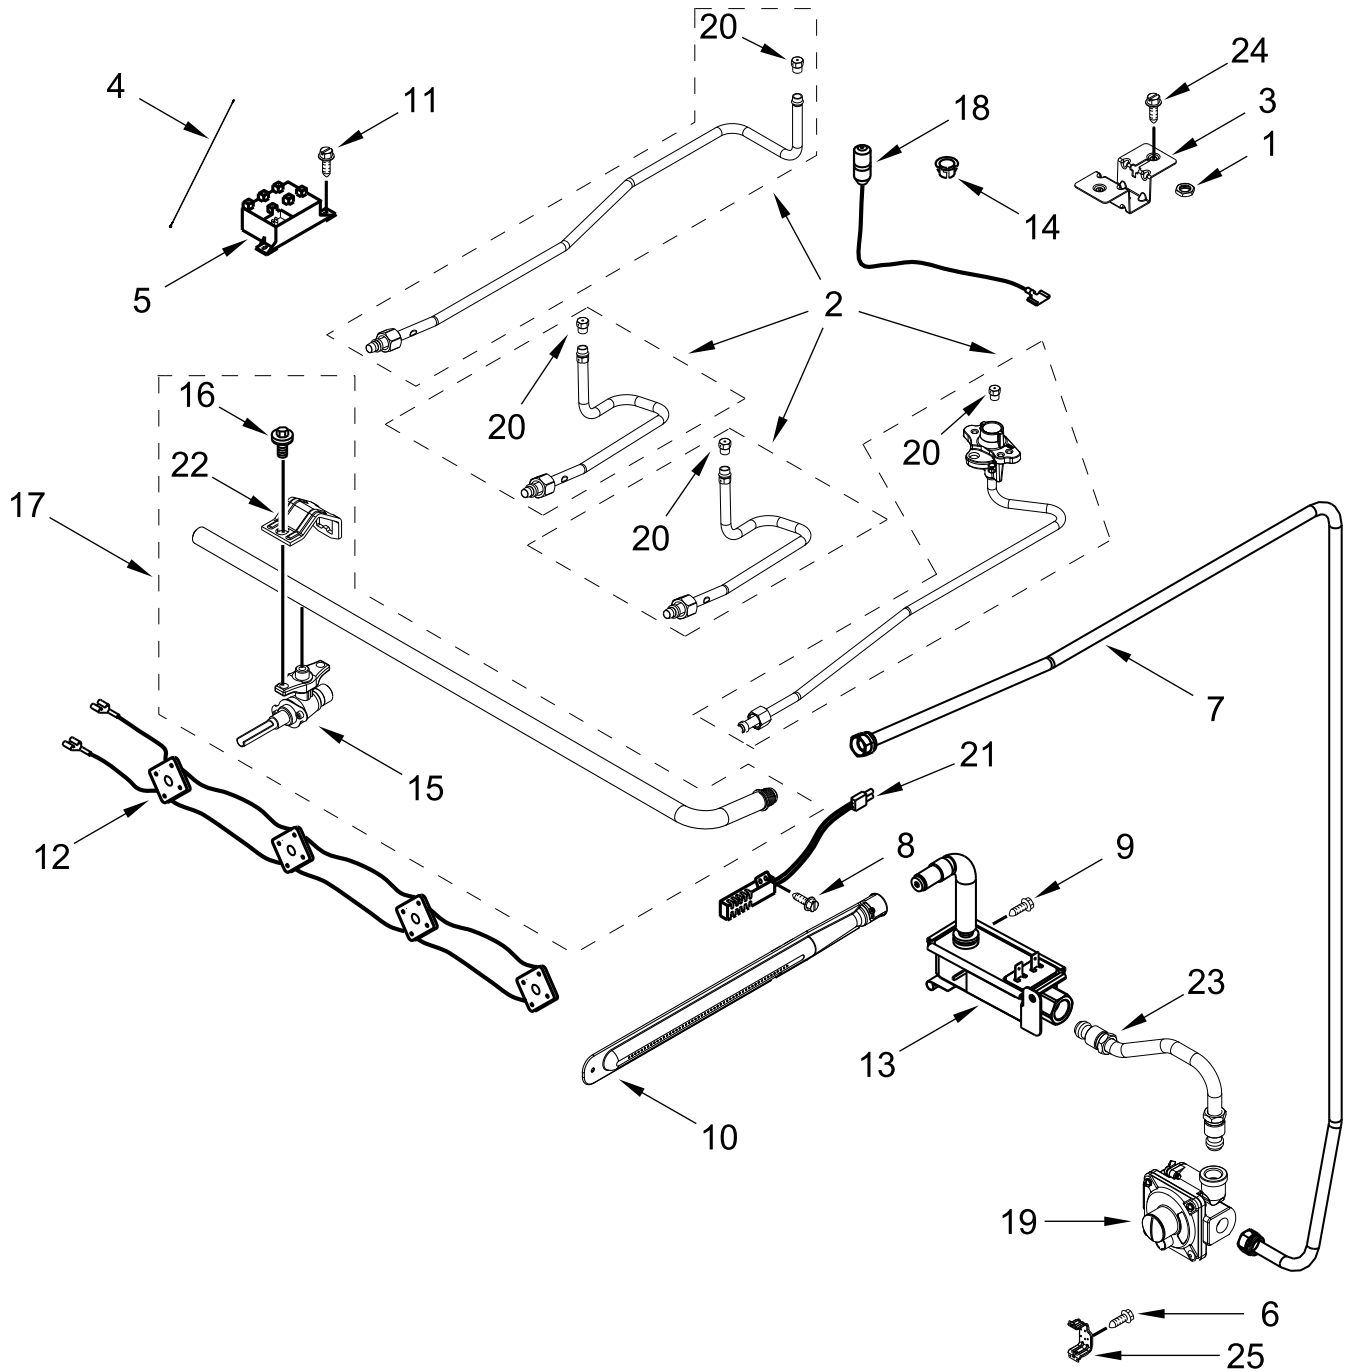

MANIFOLD PARTS

MANIFOLD PARTS

<u>Illus. No.</u>	<u>Part No.</u>	<u>Description</u>	<u>Illus. No.</u>	<u>Part No.</u>	<u>Description</u>	<u>Illus. No.</u>	<u>Part No.</u>	<u>Description</u>
1	W10610297	Nut	11	W10493726	Screw	20	98017349	Orifice, Natural (11.5K)
2	W10620002	Assembly, Tubing (Left Front)	12	W11562246	Harness, Switch			(Left Front)
	W10512770	Assembly, Tubing (Left Rear)	13	98014893	Valve, Oven		98017348	Orifice, Natural (9.5K)
	W10512771	Assembly, Tubing (Right Front)	14	W10278150	Clip, Ignitor			(Left Rear & Right Front)
	W10514424	Assembly, Tubing (Right Rear)	15	W11509757	Valve, Saddle (Left Front)		W10170506	Orifice, Natural (5K) (Right Rear)
				W11509554	Valve, Saddle (Left Rear & Right Front)			
3	W10122103	Bracket, Surface Burner		W11509769	Valve, Saddle (Right Rear)	21	W11208965	Igniter, Hot Surface
4	W10622750	Cable, Spark (Black)	16	98017517	Screw	22	W10574737	Bracket, Valve
5	W11281166	Java Tech Spark Module 4 POS	17	W11509626	Assembly, Manifold	23	W10512963	Tubing (Regulator to Oven Valve)
6	98007225	Screw	18		Ignitor, Top	24	W10146346	Screw
7	W10619922	Tube 3/8" Manifold To Reg		W10209656	Black	25	98007410	Bracket, Regulator
8	98005659	Screw		W10209657	Natural			FOLLOWING PARTS NOT ILLUSTRATED
9	98013634	Screw	19	W10633327	Regulator		W11557685	Kit, LP Conversion
10	W10650358	Oven Burner Asm-US Electronic