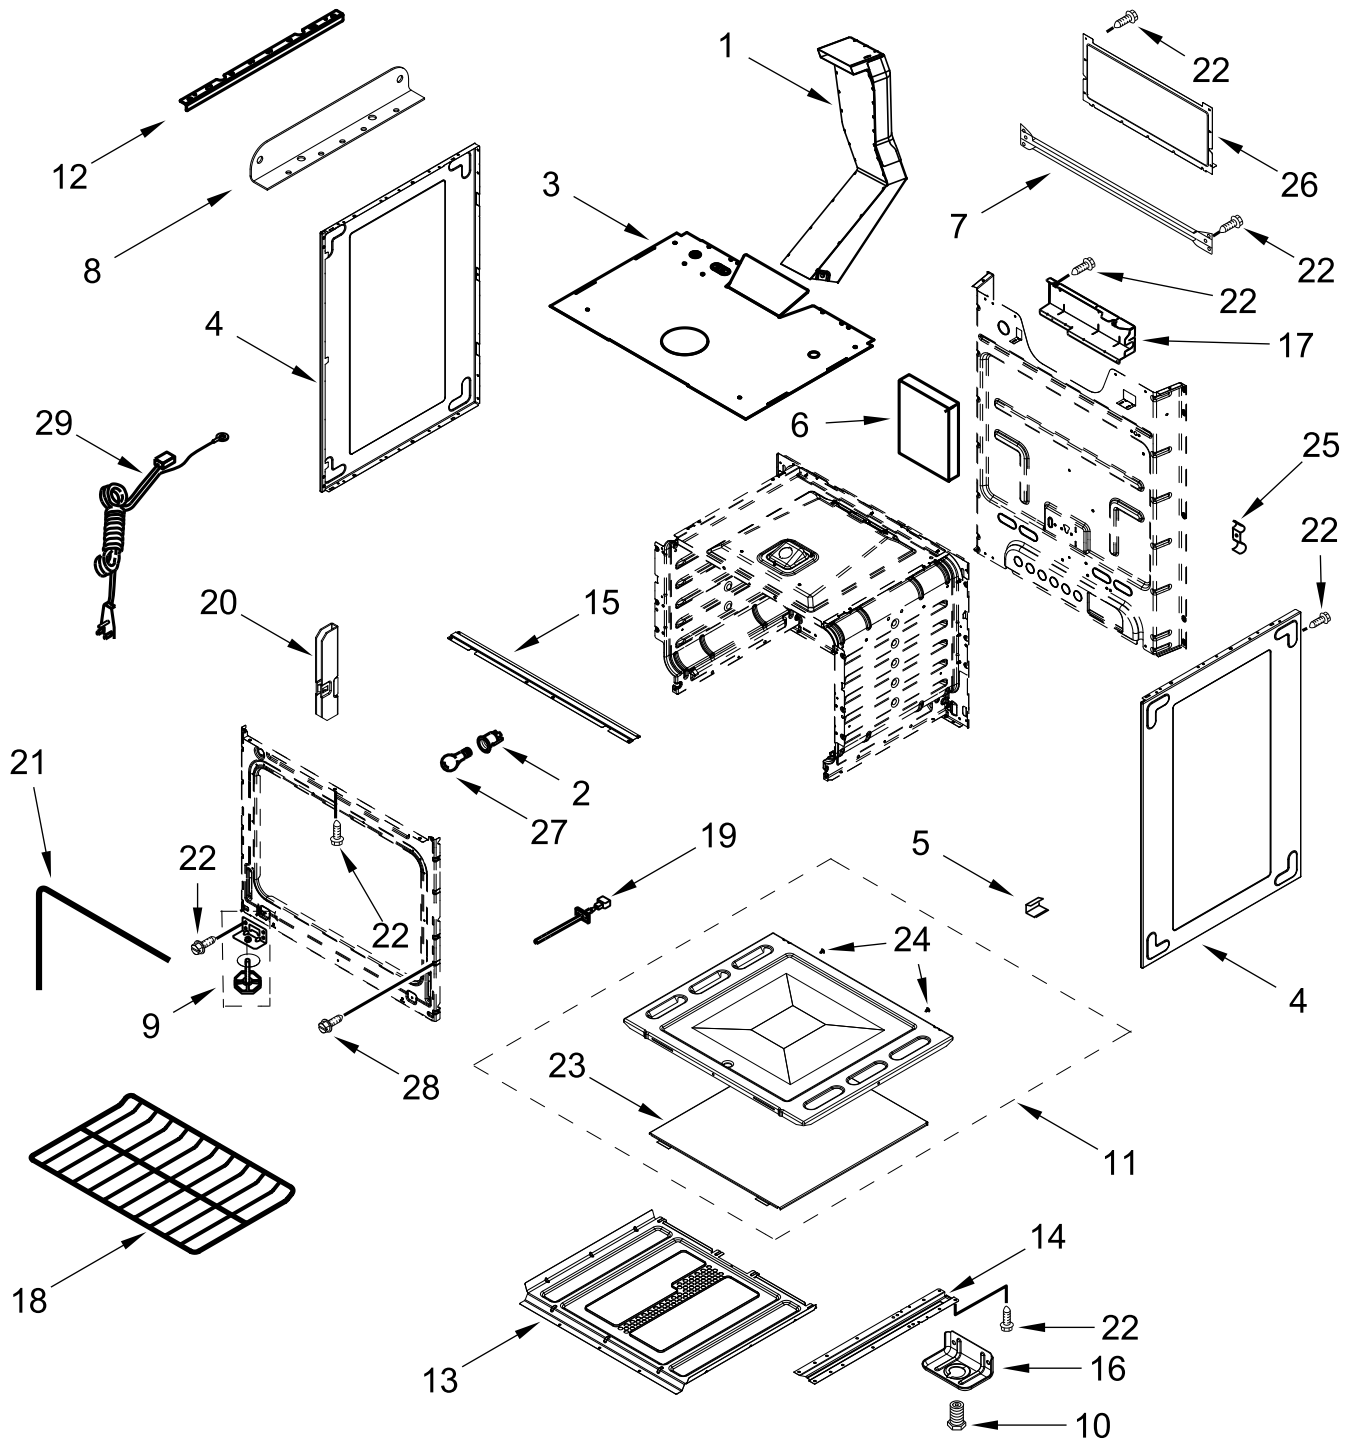

CHASSIS PARTS

CHASSIS PARTS

<u>Illus. No.</u>	<u>Part No.</u>	<u>Description</u>	<u>Illus. No.</u>	<u>Part No.</u>	<u>Description</u>	<u>Illus. No.</u>	<u>Part No.</u>	<u>Description</u>
1	W10675411	Box, Flue	11	W10620410	Assembly, Oven Bottom	24	98006726	Screw (Black)
2	W10554269	Socket - Oven Light	12	W10577312	Support, Side Panel	25	W11510655	Clip, Tubing
3	W10164110	Shield, Insulation	13	W10670197	Deflector, Oven	26	W11492823	Cover
4		Panel, Side	14	W10520269	Rail, Base	27	W10788320	Bulb, Light
	W10666212	Black (Left)	15	W10545322	Bracket, Manifold	28	98008545	Screw (Black)
	W10666211	Black (Right)	16	W11172758	Bracket, Foot	29	W10640762	Cord, Power
5	98005502	Clip, Oven Botton	17	W10549293	Safety Valve, Rear Cover			FOLLOWING PARTS NOT ILLUSTRATED
6	W10902689	Counterweight	18	W10550642	Rack, Oven	W11492324		Insulation, Wrap
7	98015363	Support, Rear	19	W10181986	Sensor, Oven	W11048974		Insulation, Back
8	W10532560	Side Panel, Support	20	W10327222	Counter Support-Hinge	W10613818		Insulation, Upper
9	W10650383	Foot Leveling & Foot Base	21	W10535778	Seal, Oven	W10212526		Insulation
		(Front)	22	W10493726	Screw	98004294		Wire Tie, Insulation
10	W10058460	Foot, Leveling (Rear)	23	W10670196	Spread, Flame (Bake)	W11506534		Insulation,Flue