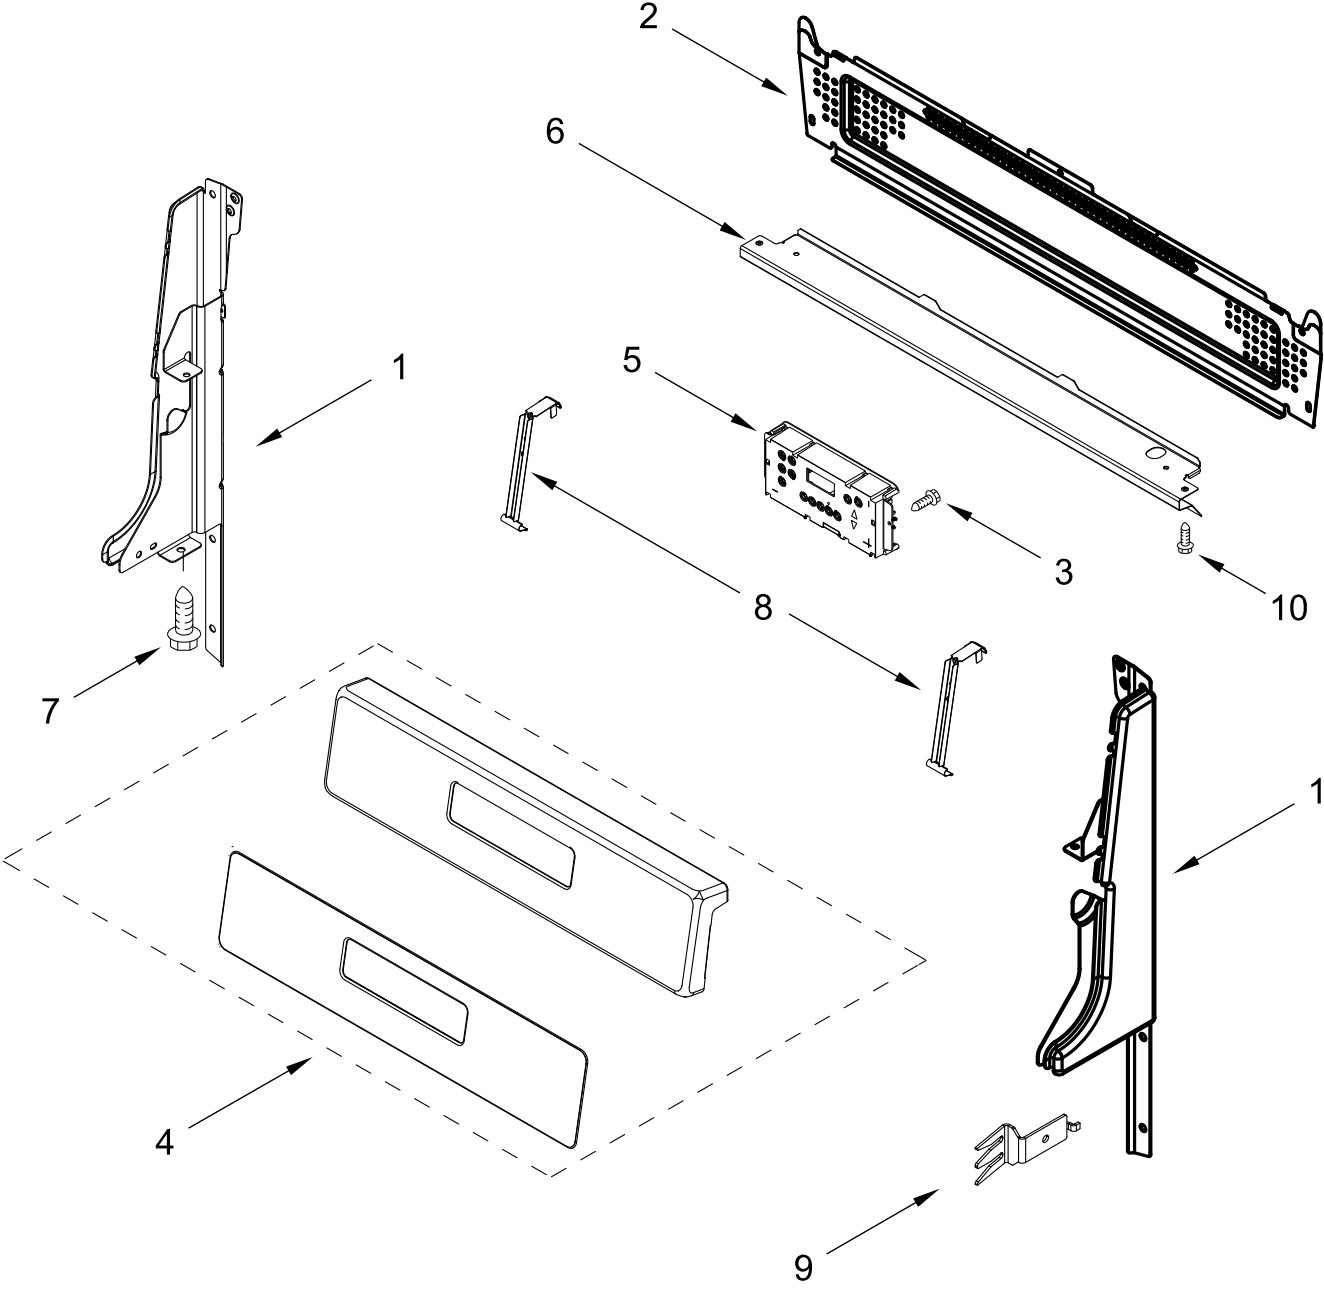

AMANA®

GAS RANGE

MODELS:

AGR6303MMS0 (Stainless)

COOKTOP PARTS

COOKTOP PARTS

<u>Illus. No.</u>	<u>Part No.</u>	<u>Description</u>	<u>Illus. No.</u>	<u>Part No.</u>	<u>Description</u>	<u>Illus. No.</u>	<u>Part No.</u>	<u>Description</u>
1		Literature Parts	7	98004722	Clip, Cooktop	16		Burner Cap, Auxiliary
	W11508819	Instructions, Installation	8	98014544	Wire, Ground		W10169985	Black (Right Rear)
	W11508815	Owners, Manual	9	98013389	Bumper, Cooktop			
		Wire, Diagram	10	98006726	Screw (Black)	17	W10515453	Assembly, Burner (6K) (Right Rear)
2		Cooktop	11	98017461	Black (Left Front, Left Rear, & Right Front)	18	3400701	Screw
	W10818512	Black						FOLLOWING PARTS NOT ILLUSTRATED
3		Panel, Manifold	12	8534079	Screw, Ground		W11465032	Harness, Main
	W11578465	Black	13	W10636224	Burner, Standard (Left Front, Left Rear, & Right Front)		98005896	Clip, Wire
4		Knob, Burner					W11492747	Insulation, Manifold
	W11558936	Black	14	W10613666	Bracket, Anti-Tip		3391018	Tie, Cable
5	98007225	Screw	15	7101P485-60	Screw, Anti-Tip Kit		98015022	Bushing, Snap
6		Grate, Burner						
	W10578251	Black						

BACKGUARD PARTS

BACKGUARD PARTS

<u>Illus.</u> <u>No.</u>	<u>Part No.</u>	<u>Description</u>	<u>Illus.</u> <u>No.</u>	<u>Part No.</u>	<u>Description</u>	<u>Illus.</u> <u>No.</u>	<u>Part No.</u>	<u>Description</u>
1		Endcap (Left Hand)	4		Console, Assembly	6	W10535746	Bracket, Console Mount
	W10873109	Black		W11498393	Stainless with Overlay	7	W10493726	Screw
		Endcap (Right Hand)			(Stainless Model)	8	W11462420	Bracket, Control
	W10873107	Black	5		Control, Electronic	9	W10535815	Bracket, Rear
2	W10588614	Backguard, Rear		W11520703	Black	10	98006632	Screw
3	8534079	Screw, Ground						