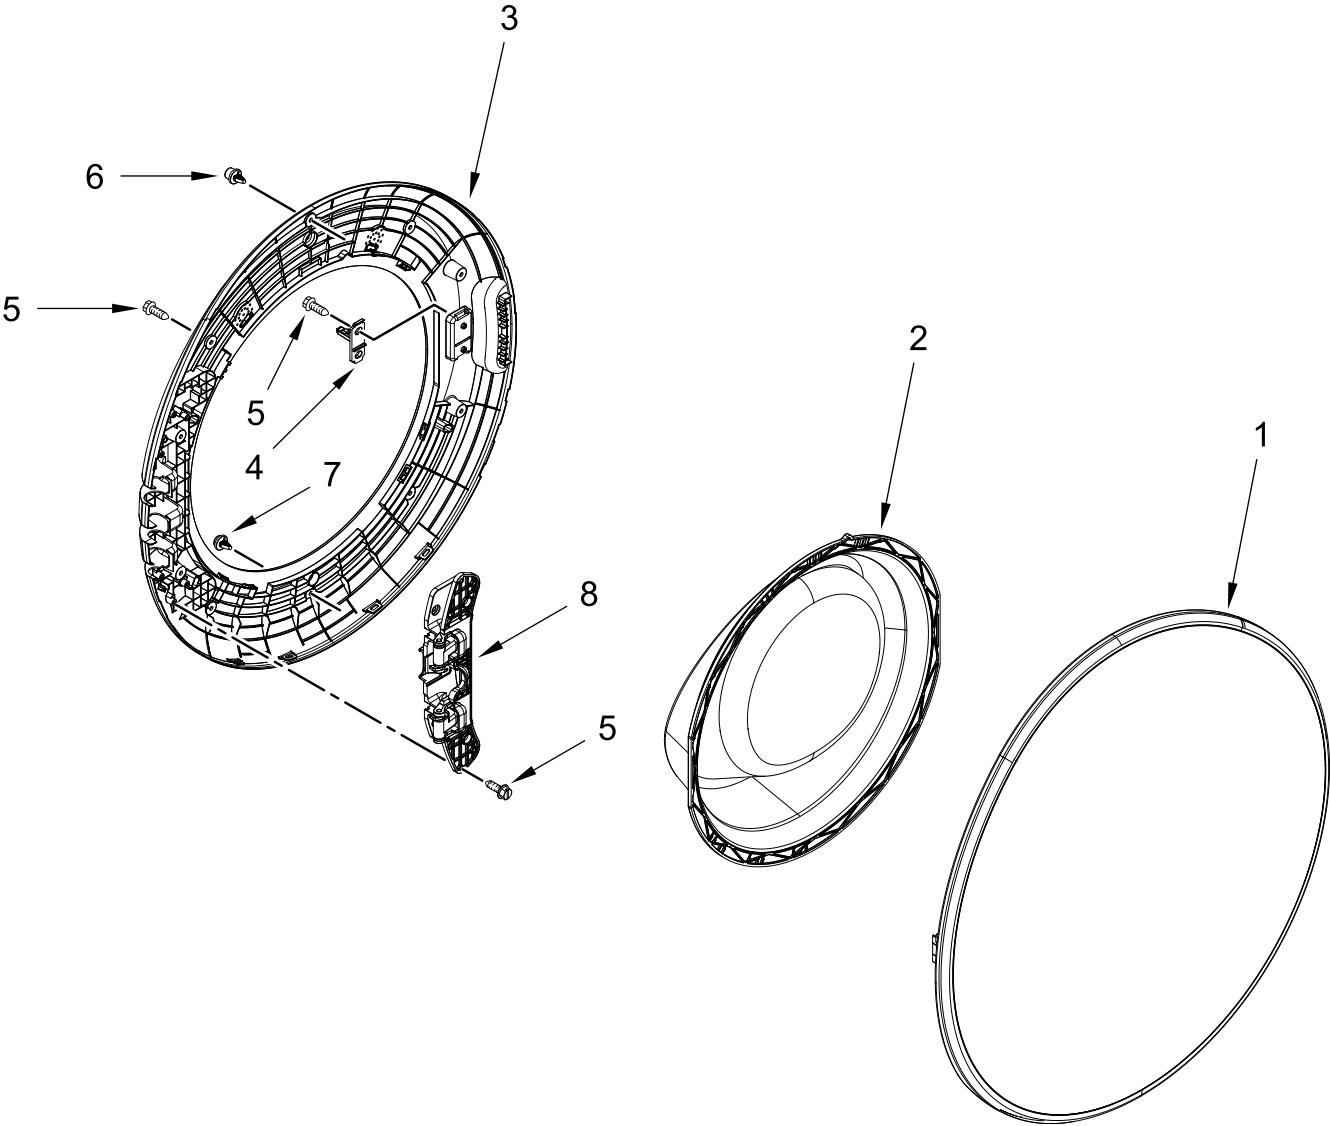

DOOR PARTS

DOOR PARTS

<u>Illus.</u> <u>No.</u>	<u>Part No.</u>	<u>Description</u>	<u>Illus.</u> <u>No.</u>	<u>Part No.</u>	<u>Description</u>	<u>Illus.</u> <u>No.</u>	<u>Part No.</u>	<u>Description</u>
1		Assembly, Outer Door	5	8534022	Screw	7	W11178950	Bumper, Door (Lower)
	W11114005	Chrome Shadow	6	W11230200	Bumper, Door (Upper)	8	W11114011	Hinge Assembly
2	W11171604	Door, Clear Insert						
3	W11114009	Door, Inner						
4	W10921697	Strike, Door