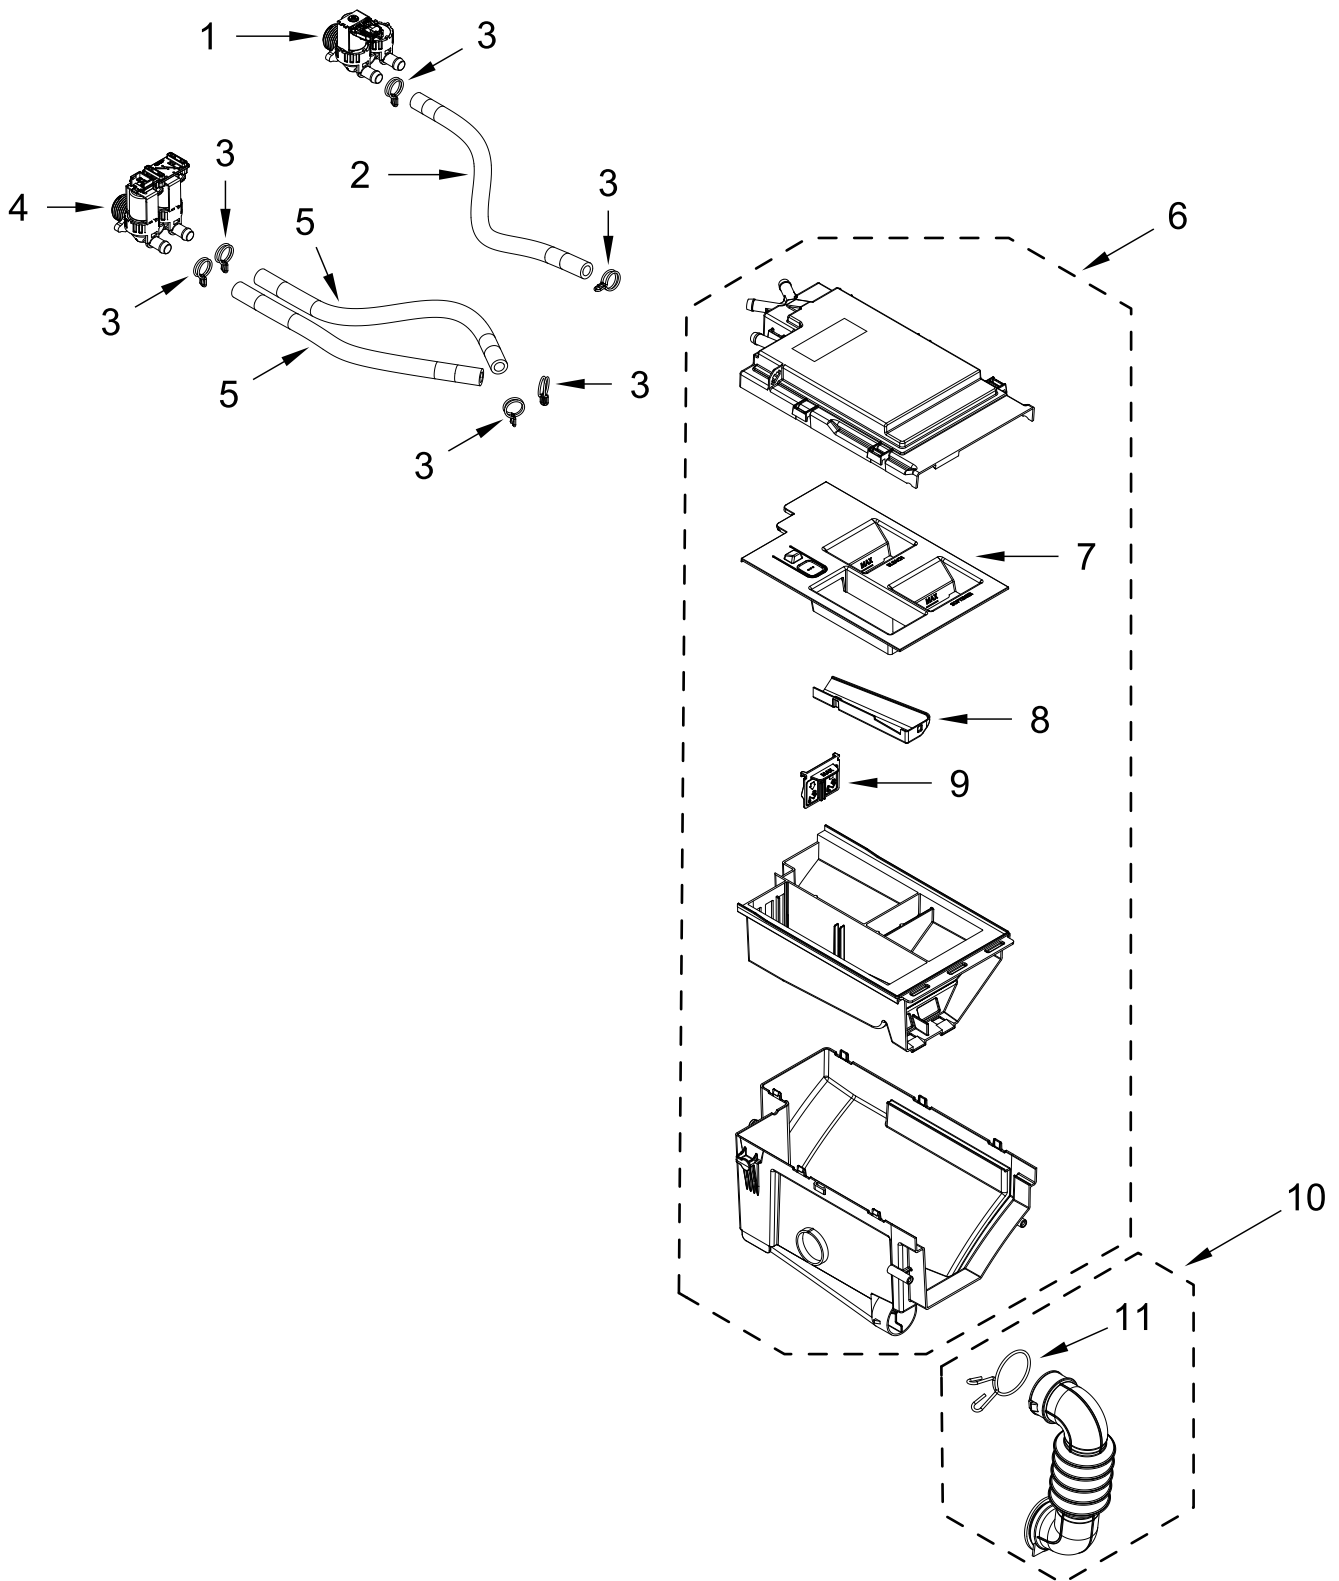

DISPENSER PARTS

DISPENSER PARTS

<u>Illus.</u> <u>No.</u>	<u>Part No.</u>	<u>Description</u>	<u>Illus.</u> <u>No.</u>	<u>Part No.</u>	<u>Description</u>	<u>Illus.</u> <u>No.</u>	<u>Part No.</u>	<u>Description</u>
1	W11036928	Valve, Inlet (Single)	7	W11106525	Siphon, Bleach/Softener	10	W10920132	Assembly, Dispenser Hose
2	W10920135	Hose, Inlet (Hot)	8	W11106522	Cover, Detergent Drawer	11	W10239910	Clamp, Hose
3	W10096851	Clamp, Hose	9	W10918519	Separator, Siphon			
4	W11036930	Valve, Inlet (Double)						
5	W10920133	Hose, Inlet (Cold)						
6	W11486348	Assembly, Dispenser