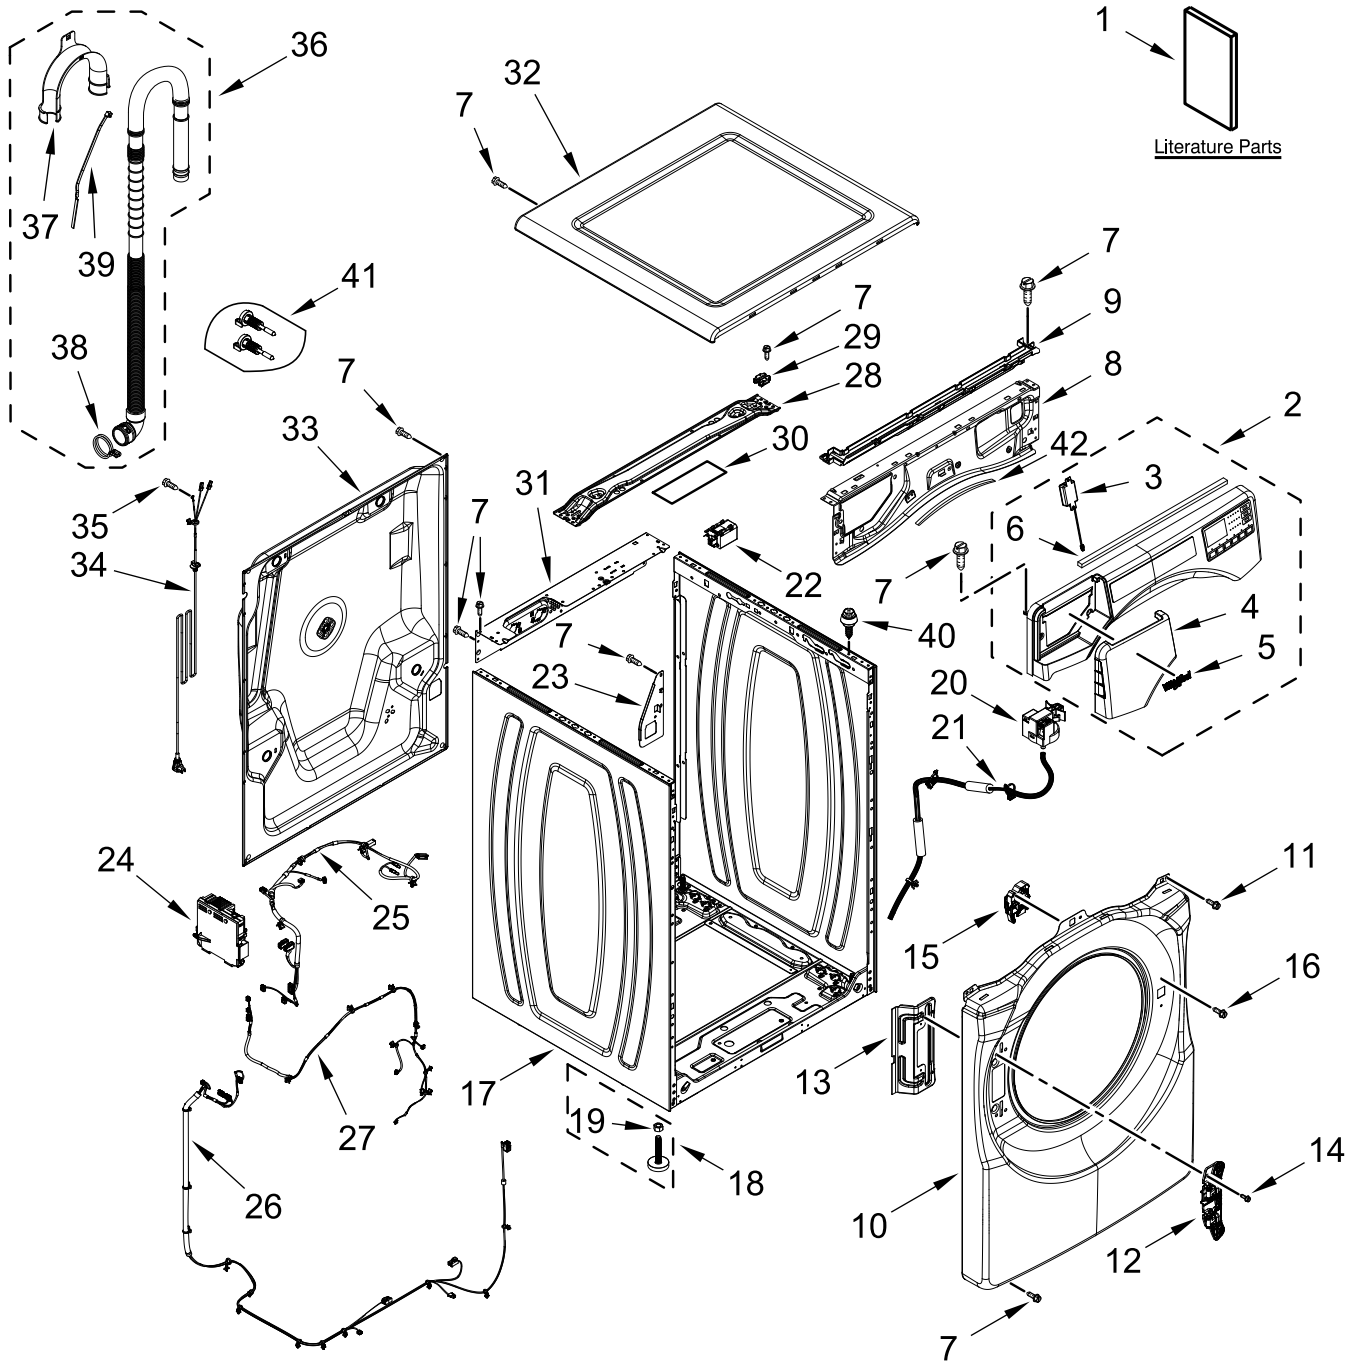

AUTOMATIC WASHER

MODELS:

WFW8620HW4 (White)

WFW8620HC4 (Chrome Shadow)

TOP AND CABINET PARTS

TOP AND CABINET PARTS

<u>Illus. No.</u>	<u>Part No.</u>	<u>Description</u>	<u>Illus. No.</u>	<u>Part No.</u>	<u>Description</u>	<u>Illus. No.</u>	<u>Part No.</u>	<u>Description</u>
1		Literature Parts	13	W11084215	Bracket, Hinge	29	W10245452	Retainer, Spring
	W11355369	Owner's Manual	14	W10288126	Screw	30	W10331064	Foam Pad
	W11355381	Quick Start Guide	15	W10804741	Lock, Door	31	W11353016	Bracket, Rear
	W11356847	Energy Guide	16	8540282	Screw	32		Top
2		Assembly, Console	17		Cabinet		W10208373	White
	W11294856	White		W11352995	White		W10460693	Chrome Shadow
	W11294855	Chrome Shadow		W11352996	Chrome Shadow	33	W11046440	Panel, Rear
3	W10568405	Assembly, Speaker	18	W10073890	Leveling Leg Assembly	34	W10919946	Cord, Power
4		Handle, Drawer	19	3359452	Nut, Hex	35	W10773242	Screw
	W11167033	White	20	W11125159	Pressure Switch	36	W11392677	Hose, Drain (External)
	W11167034	Chrome Shadow	21	W11319791	Hose, Pressure Switch	37	W10280024	U-Bend, Drain Hose
5	W10884773	Badge	22	W11219530	RFI Filter	38	356138	Clamp, Hose
6	W11231800	Seal	23	W11091443	Bracket, Drain Hose	39	W10267532	Cable Tie
7	W10567155	Screw	24	W11550669	Appliance Control Unit (ACU)	40	W10208380	Screw and Bushing Assembly
8	W10915381	Bracket, Console	25	W11133142	Harness, Upper	41	W11041011	Bolt, Transport (Short)
9	W10796898	Channel, Water	26	W11509201	Harness, Main Lower	42	W10407376	Edge Guard
10		Panel, Front	27	W11349139	Harness, Drum / HMI Light			
	W11107843	White	28	W10467484	Brace, Top			
	W11107844	Chrome Shadow						
11	357640	Screw						
12	W11114011	Hinge Assembly						