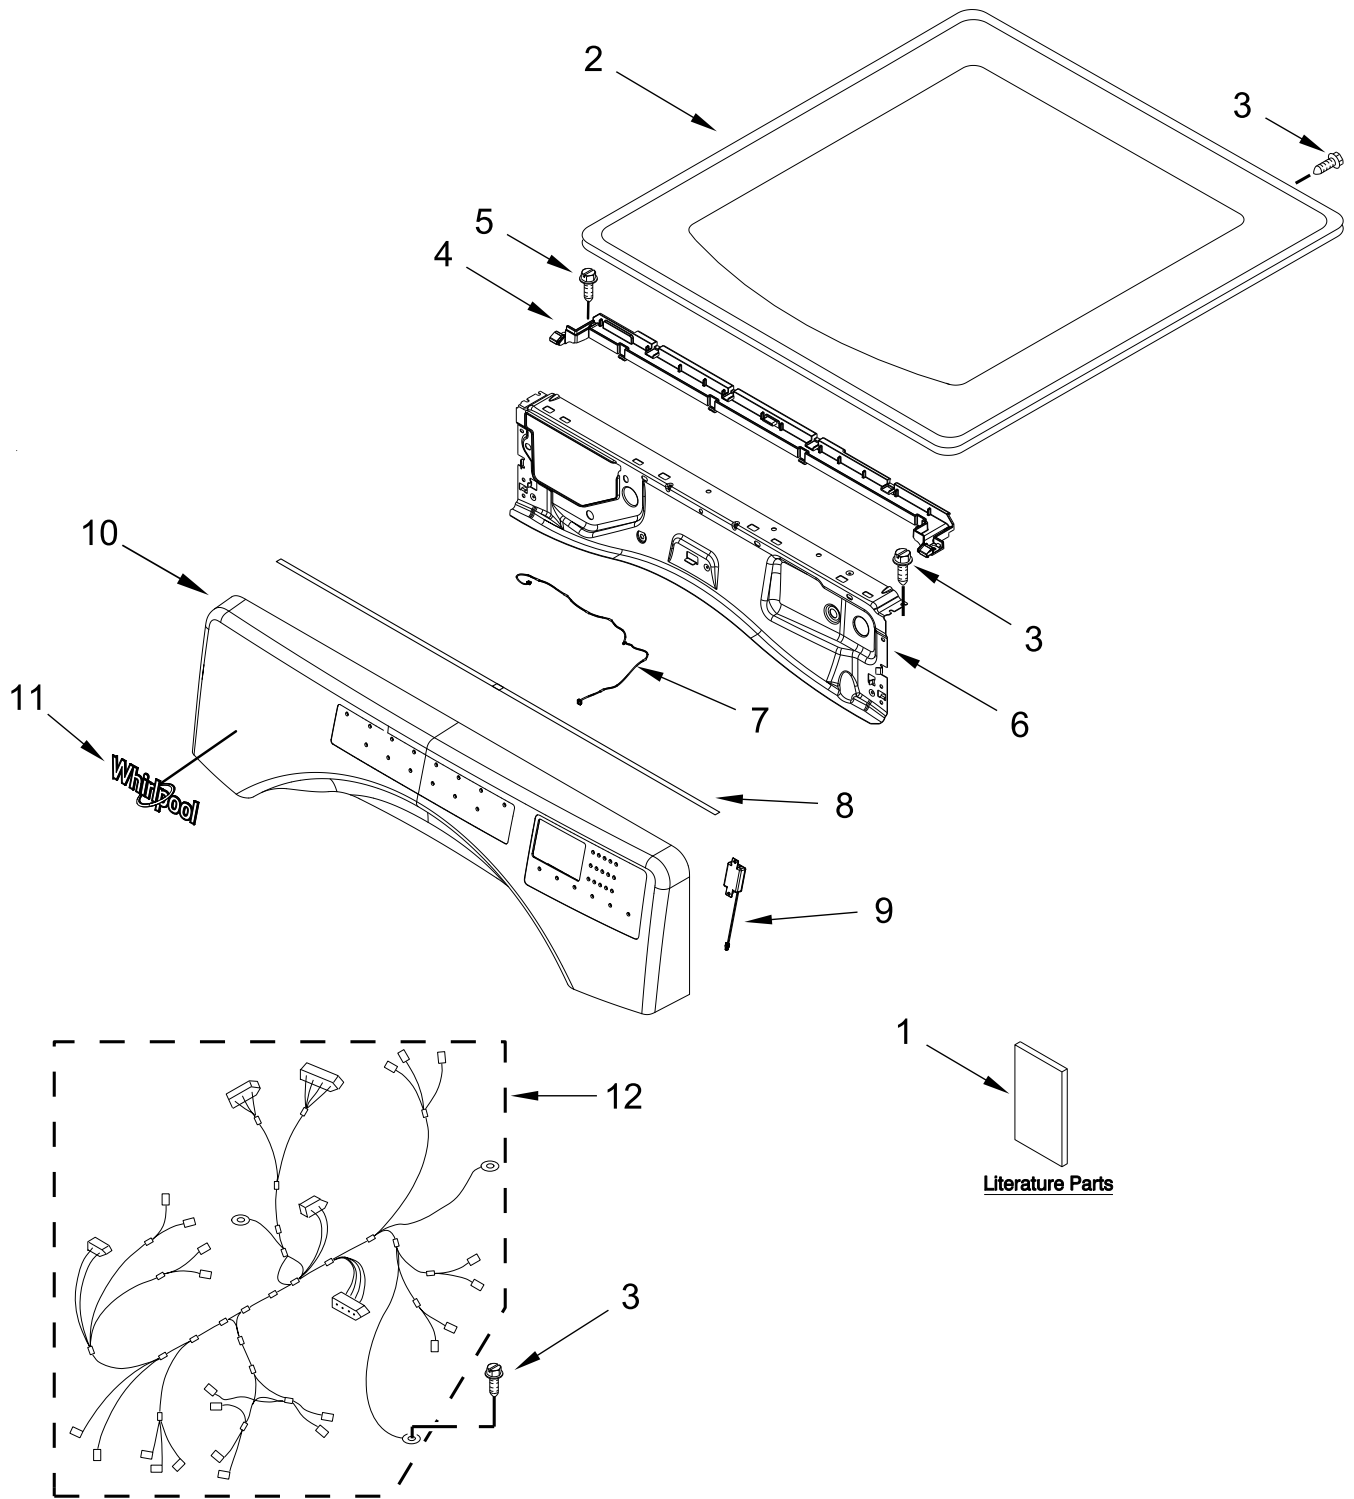

GAS DRYER

MODELS:

WGD560LHW0 (White)

TOP AND CONSOLE PARTS

TOP AND CONSOLE PARTS

<u>Illus. No.</u>	<u>Part No.</u>	<u>Description</u>	<u>Illus. No.</u>	<u>Part No.</u>	<u>Description</u>	<u>Illus. No.</u>	<u>Part No.</u>	<u>Description</u>
1		Literature Parts	3	693995	Screw	10		Console Assembly
	W11184586	Use and Care Guide	4	W11255768	Channel, Water		W11296383	White
	W11183136	Installation Instructions	5	12990702	Screw	11	W10884773	Badge
	W11184899	Tech Sheet	6	W10208198	Bracket, Console	12	W11216796	Harness, Main
	W11241395	Wiring Diagram	7	W11160620	Harness, User Interface			
	W11184895	Quick Start Guide	8	W11231800	Seal			
2		Top	9	W10568405	Assembly, Speaker			
	W10208383	White						