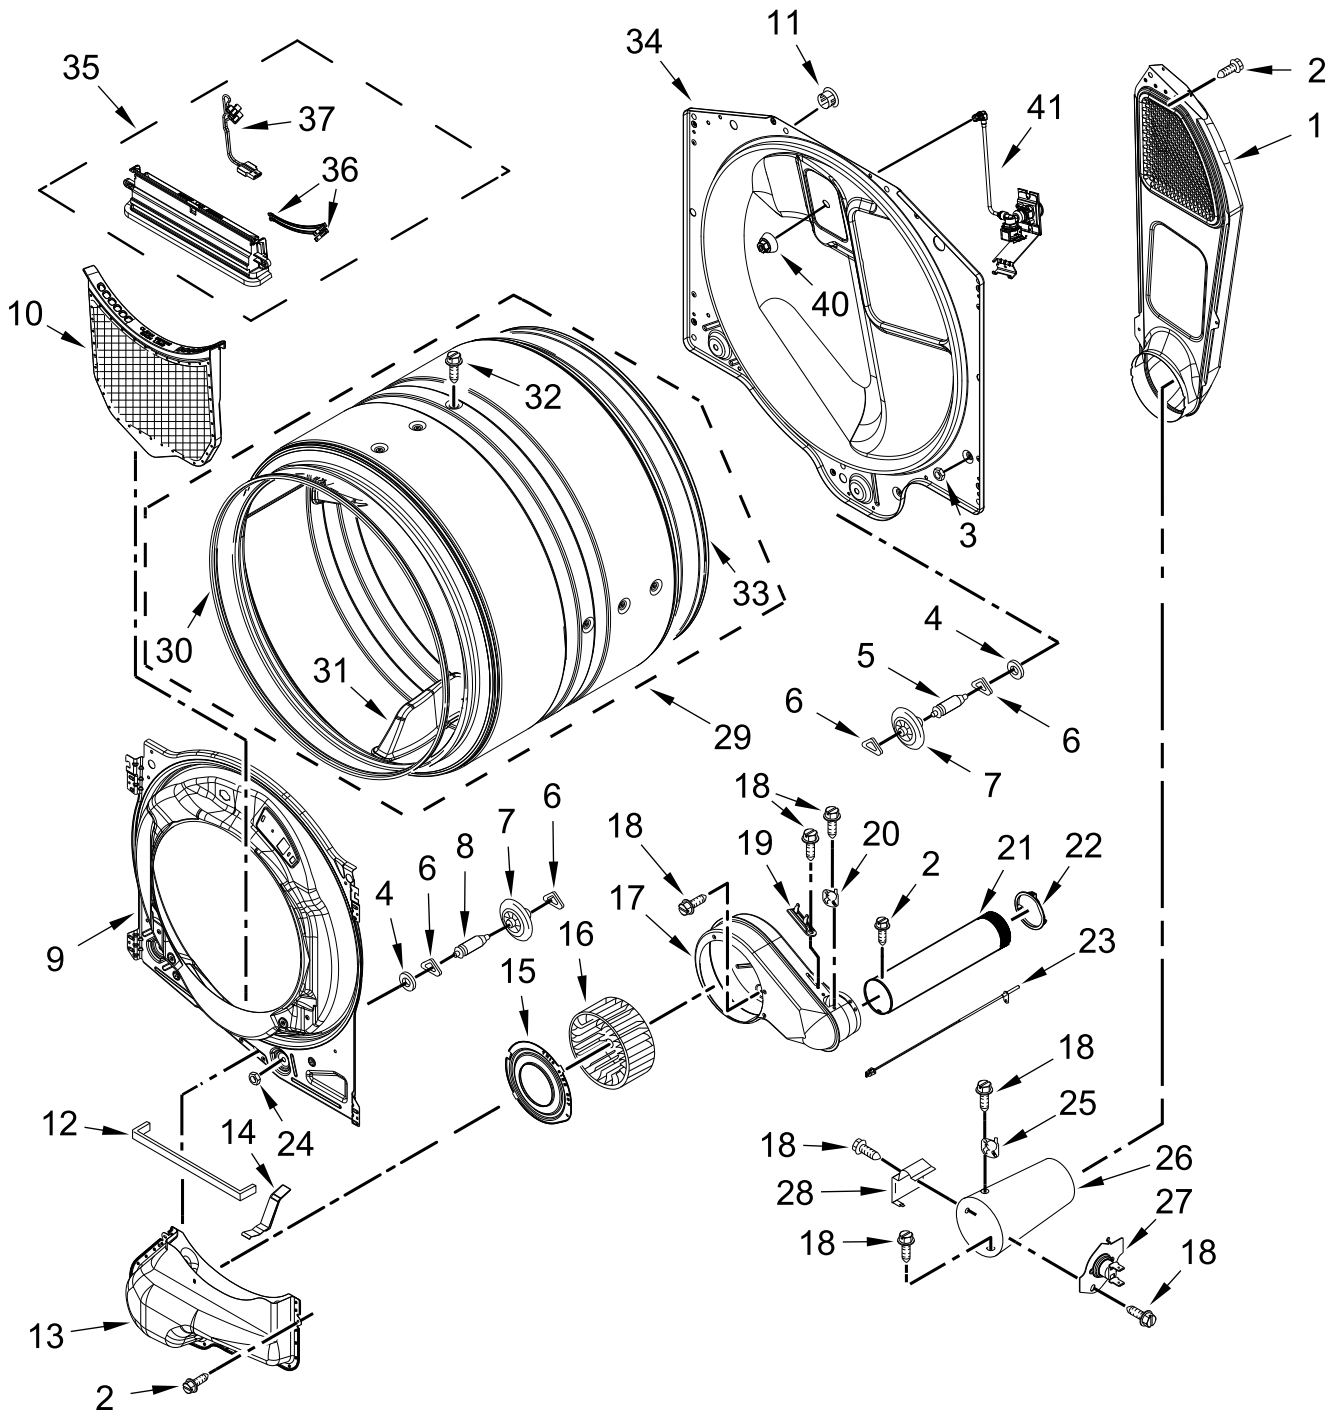

BULKHEAD PARTS

BULKHEAD PARTS

<u>Illus. No.</u>	<u>Part No.</u>	<u>Description</u>	<u>Illus. No.</u>	<u>Part No.</u>	<u>Description</u>	<u>Illus. No.</u>	<u>Part No.</u>	<u>Description</u>
1	W10295533	Assembly, Air Duct	12	W10211950	Seal, Housing Outlet	25	3391912	Thermostat, Hi Limit
2	3390647	Screw	13	W10211896	Assembly, Lint Duct	26	W10636038	Funnel, Burner
3	W10001120	Nut, Hex (Left Hand Thread)	14	W10414388	Clip, Lint Duct	27	8573713	Cut-Off, Thermal
4	3387459	Washer	15	W11254843	Assembly, Collar (Includes Seal)	28	338906	Sensor, Radiant
5	W10359271	Shaft, Drum Roller - Right Hand Thread	16	W11231979	Wheel, Blower	29	W10508188	Assembly, Drum (Complete)
6	W10512946	Washer, Tri Ring	17	W10211911	Housing, Blower	30	W10521122	Seal, Drum Front
7	W10314171	Roller, Support	18	693995	Screw	31	W10416098	Baffle, Drum
8	W10359272	Shaft, Drum Roller - Left Hand Thread	19	W10693363	Fuse, Thermal (91C)	32	W10219342	Screw
9	W10673493	Bulkhead, Front	20	8577274	Thermistor	33	W10521118	Seal, Drum
10		Lint Screen	21	W10342188	Exhaust Pipe	34	W11162462	Bulkhead, Rear
	W10516085	Gray	22	W10344699	Collar, Duct	35	W10672683	Assembly, Outlet Grill and Housing
11	8529007	Plug, Rear Bulkhead	23	W10623852	Thermistor, Gas Inlet	36	3387223	Sensor, Electrode
			24	3934666	Nut, Hex	37	W10298258	Harness, Sensor