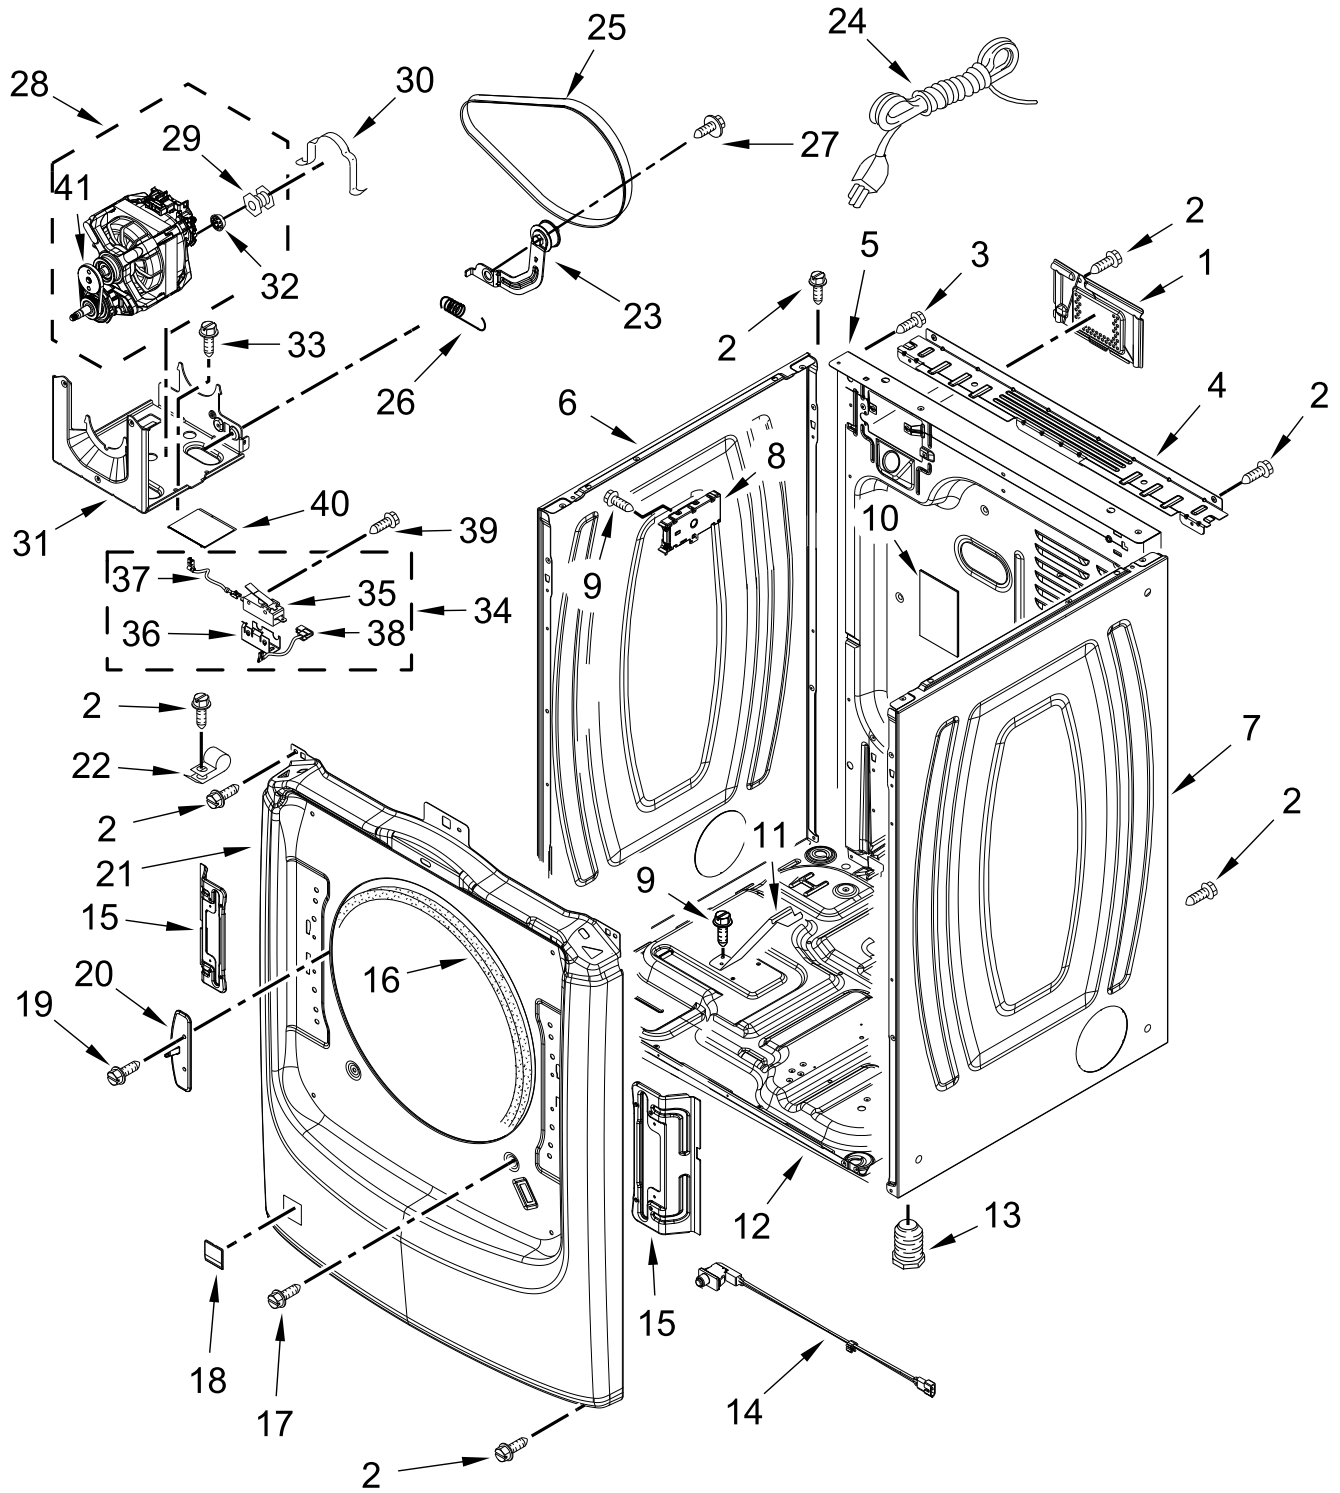

CABINET PARTS

CABINET PARTS

<u>Illus.</u> <u>No.</u>	<u>Part No.</u>	<u>Description</u>	<u>Illus.</u> <u>No.</u>	<u>Part No.</u>	<u>Description</u>	<u>Illus.</u> <u>No.</u>	<u>Part No.</u>	<u>Description</u>
1	8317339	Cover, Terminal Block	14	W10569114	Door Switch, Snap In	29	3394341	Pulley, Motor
2	3390647	Screw	15	W11084215	Bracket, Hinge	30	W10121316	Clamp, Motor Mount
3	W10773242	Screw	16	3387242	Seal, Front Panel	31	W10135695	Bracket, Motor
4	W10208382	Bracket, Rear	17	3357011	Screw	32	3393657	Restrainer, Belt
5	W10487431	Panel, Rear	18		Plug, Front Panel	33	343641	Screw
6		Panel, Side (Left)		8564457	White	34	W11233966	Switch, Assembly
	W11177568	White	19	W10288126	Screw	35	8564010	Assembly, Switch and Actuator
7		Panel, Side (Right)	20	W11126752	Strike, Door	36	W11159569	Bracket, Switch
	W11177569	White	21		Panel, Front	37	W10167613	Wire, Belt Switch
8	W11170751	Board, Control		W11045946	White	38	8539892	Wire, Motor To Belt Switch
9	693995	Screw	22	3978776	Bracket, Gas Pipe	39	98129	Screw
10	W10504381	Pad, Foam	23	W10344192	Assembly, Idler	40	W10836094	Pad, Sound
11	8529757	Bracket, Burner	24	W10869142	Cord, Power	41	3405160	Belt, Drive (Blower Wheel)
12	8565046	Base, Cabinet	25	3387610	Belt, Drive			DRYER EXHAUST KIT NOT INCLUDED
13	3392100	Foot, Dryer	26	W10446781	Spring, Idler			W10323246 Kit, 4-Way Vent
	279810	Foot, Optional (Extended Length Package Of 2) (Not Included)	27	3389420	Screw			
			28	W10396034	Assembly, Motor 60 HZ.