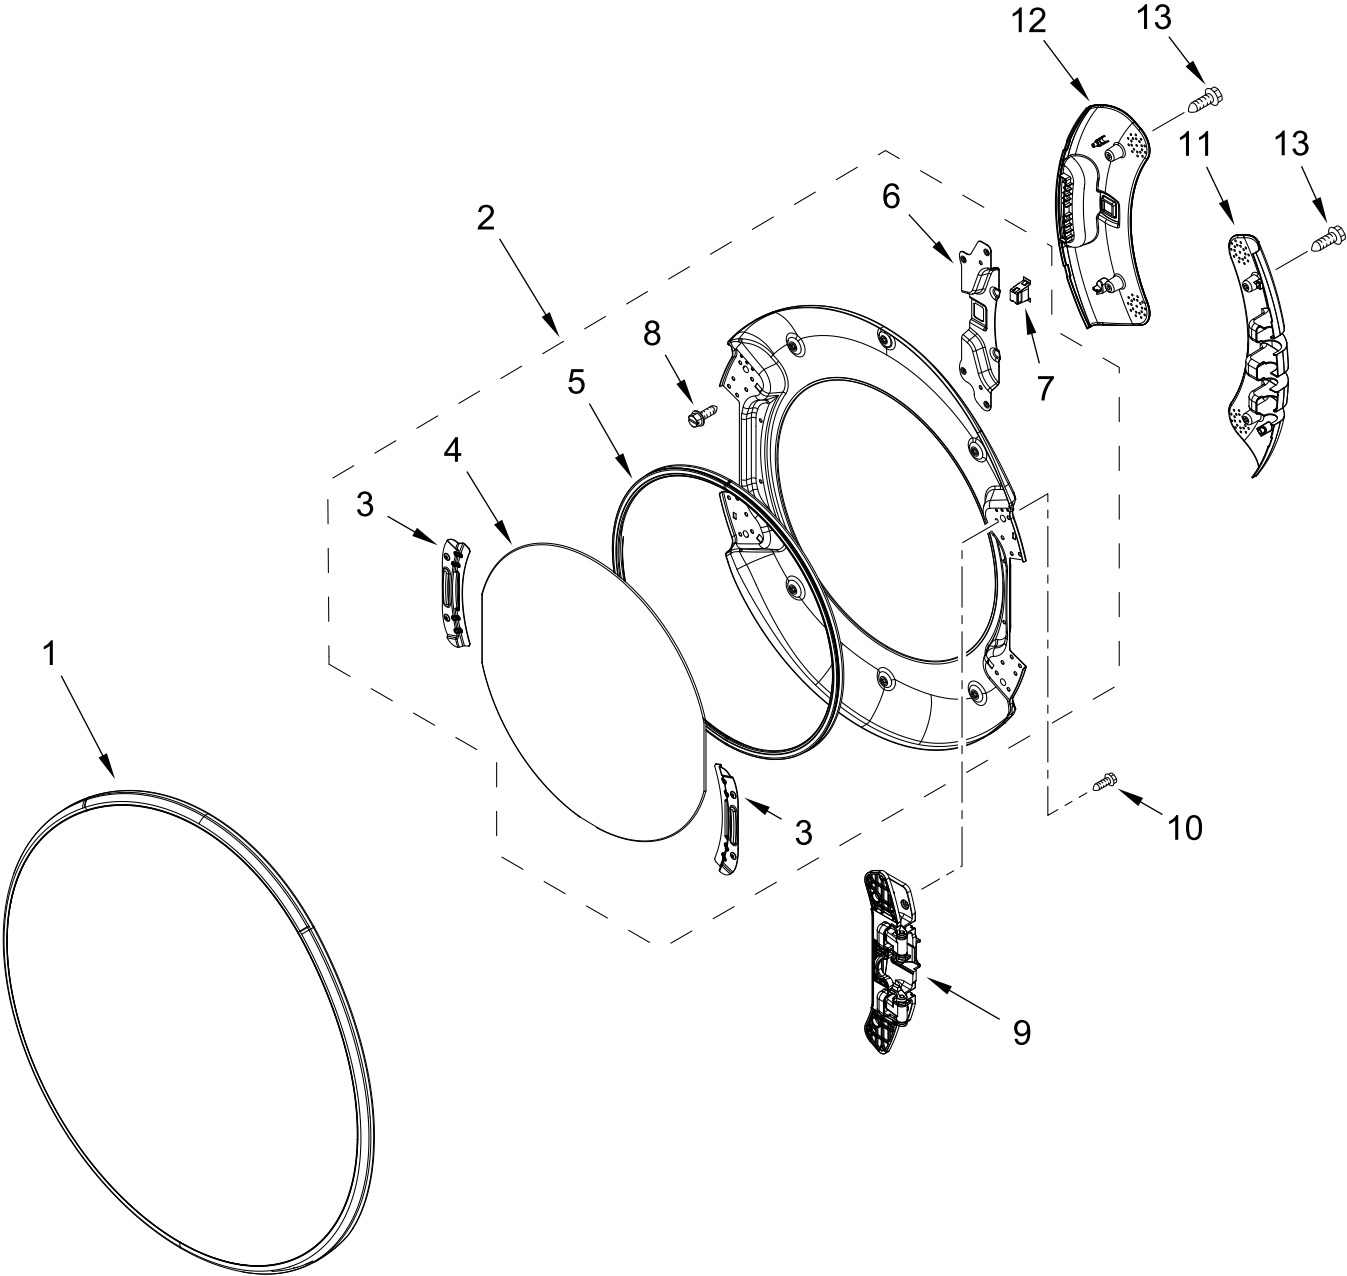

DOOR PARTS

DOOR PARTS

<u>Illus.</u> <u>No.</u>	<u>Part No.</u>	<u>Description</u>	<u>Illus.</u> <u>No.</u>	<u>Part No.</u>	<u>Description</u>	<u>Illus.</u> <u>No.</u>	<u>Part No.</u>	<u>Description</u>
1		Assembly, Outer Door	6	W11050690	Bracket, Door Catch	11	W11120174	Cover, Hinge
	W11114013	White	7	W10208401	Assembly, Spring Catch	12	W11120683	Cover, Handle
2	W11122999	Assembly, Inner Door	8	W10288126	Screw	13	9742177	Screw
3	W11100789	Bracket, Glass	9	W11114011	Hinge Assembly			
4	W10891207	Glass, Door	10	8540479	Screw, Grounding			
5	W11183899	Seal, Glass