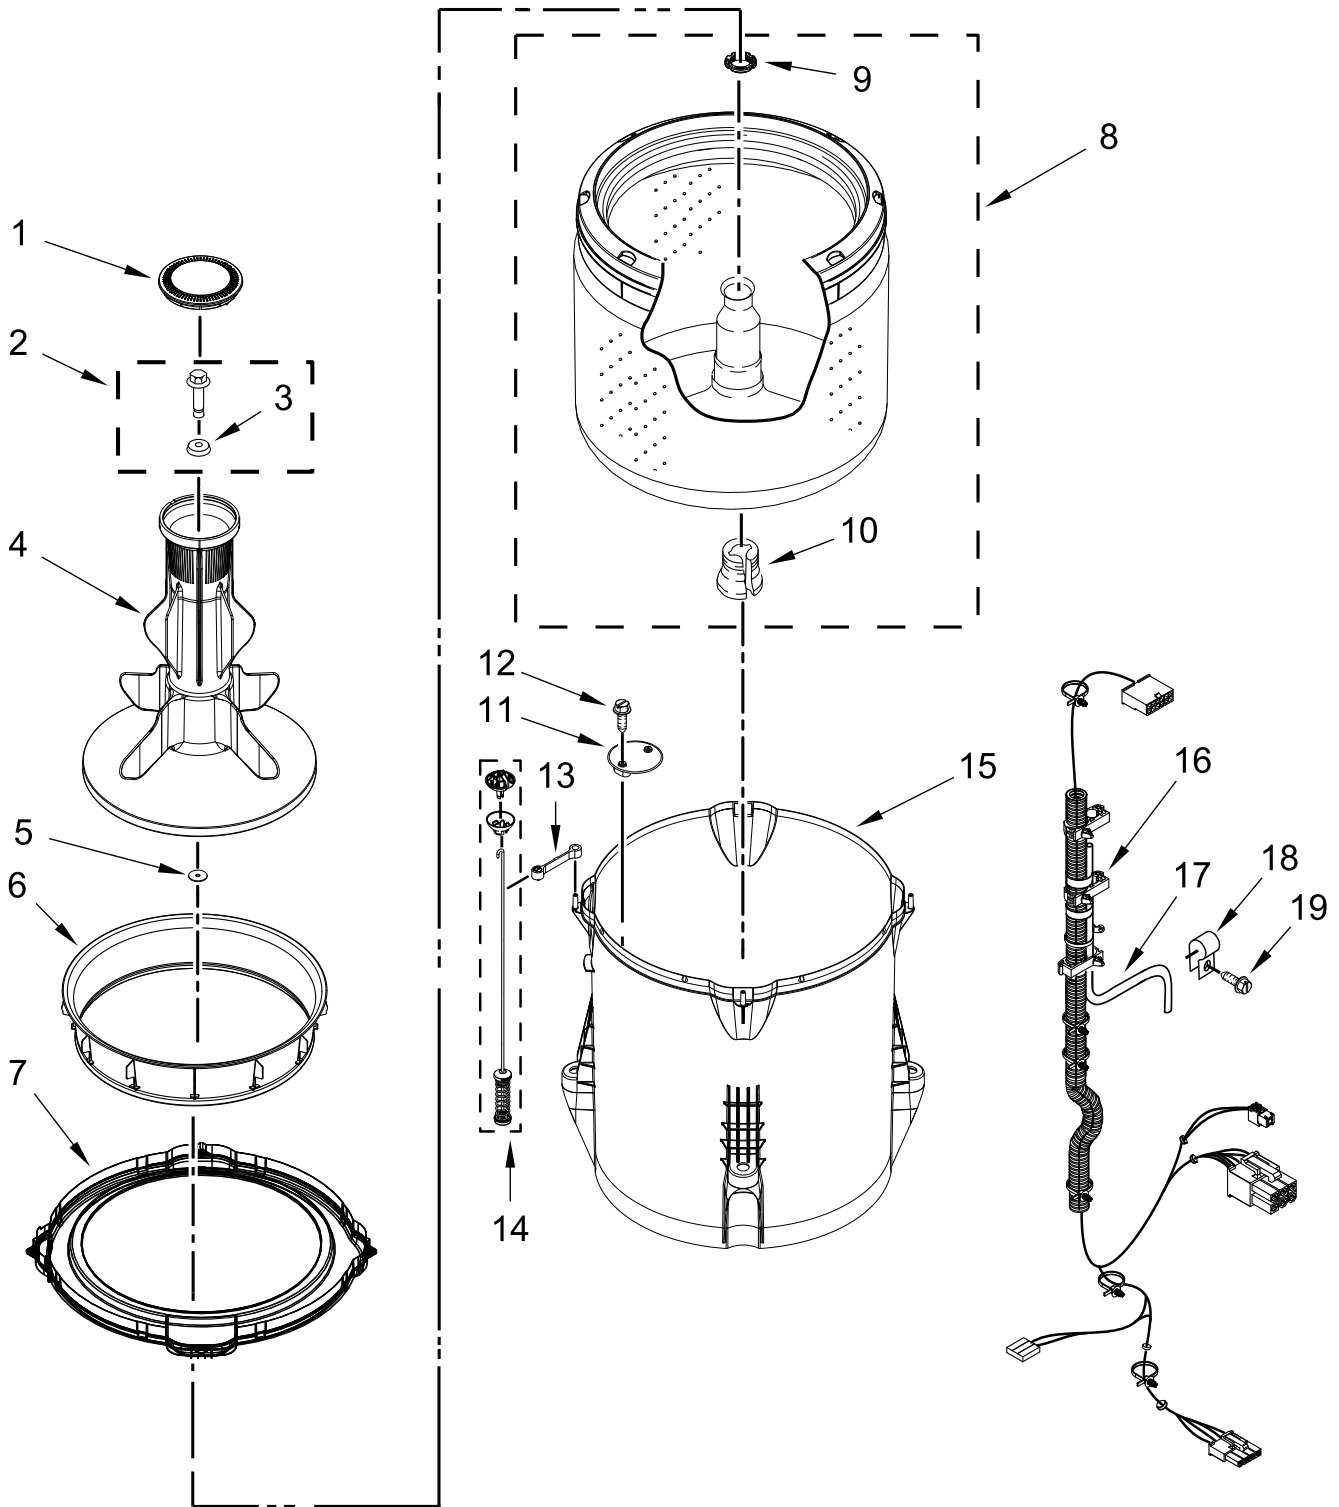

BASKET AND TUB PARTS

BASKET AND TUB PARTS

<u>Illus. No.</u>	<u>Part No.</u>	<u>Description</u>	<u>Illus. No.</u>	<u>Part No.</u>	<u>Description</u>	<u>Illus. No.</u>	<u>Part No.</u>	<u>Description</u>
1	W10131111	Cap, Agitator	9	21366	Nut, Spanner	15	W10238320	Tub
2	W10003790	Screw and Washer	10	W10198148	Block, Basket Drive	16	W10843660	Harness, Lower (Includes Pressure Hose)
3	3949550	Washer	11	W10215093	Filter, Drain Pump	17	W10531633	Hose, Pressure Switch
4	W10131112	Agitator	12	8533928	Screw	18	W10005430	Clamp, Cable
5	W10755559	Rubber Washer, Impeller	13	W10839119	Strap, Snubber	19	8533943	Screw
6	W10424289	Adapter, Balance Ring	14	W10821954	Damper Assembly, Tub Suspension (Set Of 4-Includes Suspension Bushings and Suspension Balls)			
7	W10461196	Ring, Tub						
8	W10389330	Basket Assembly