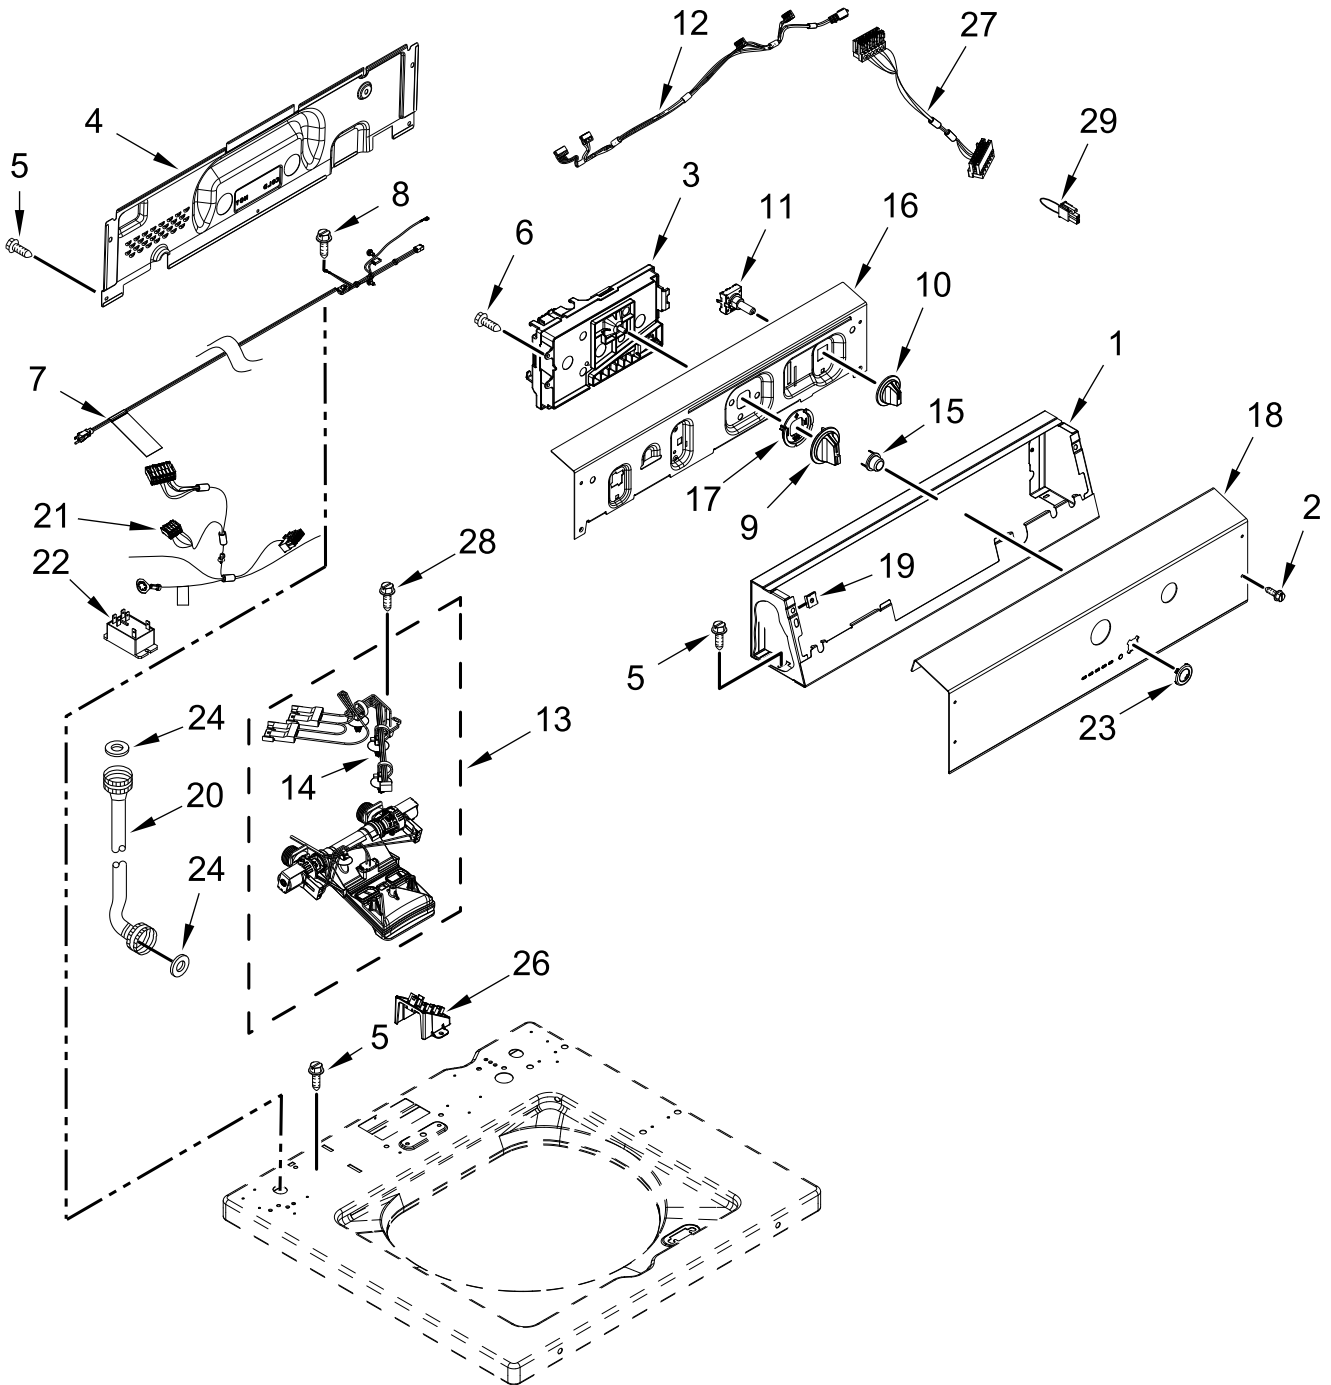

CONTROLS AND WATER INLET PARTS

CONTROLS AND WATER INLET PARTS

<u>Illus.</u> <u>No.</u>	<u>Part No.</u>	<u>Description</u>	<u>Illus.</u> <u>No.</u>	<u>Part No.</u>	<u>Description</u>	<u>Illus.</u> <u>No.</u>	<u>Part No.</u>	<u>Description</u>
1	W11124005	Console	10		Knob & Bumper Assembly	18	W10829501	Fascia
2	W10131119	Screw				19	W10131123	Nut, "U"
3	W11689483	Control Unit Assembly, Machine & Motor		W10461100	Gray	20		Hose, Water Inlet
4	W10461159	Panel, Console Rear Cover	11	W10285518	Switch, Rotary Encoder (5 Position)		W10852720	Cold Water
5	W10660565	Screw	12	W10694672	Harness, Upper E-Star		W10852721	Hot Water
6	90767	Screw	13	W10843663	Inlet Assembly, Water	21	W10843661	Harness, Upper
7	W10916256	Cord, Power	14	W10843398	Harness, Valve	22	W11032871	Relay
8	3400076	Screw	15	W10461117	Push Button, Start	23	W10510149	Bezel - PTS
9		Assembly, Timer Knob	16	W10461066	Bracket, Back	24	W10242307	Washer, Hose
	W10461101	Gray	17	W10828903	Insert, Encoder Stop (7 Position)