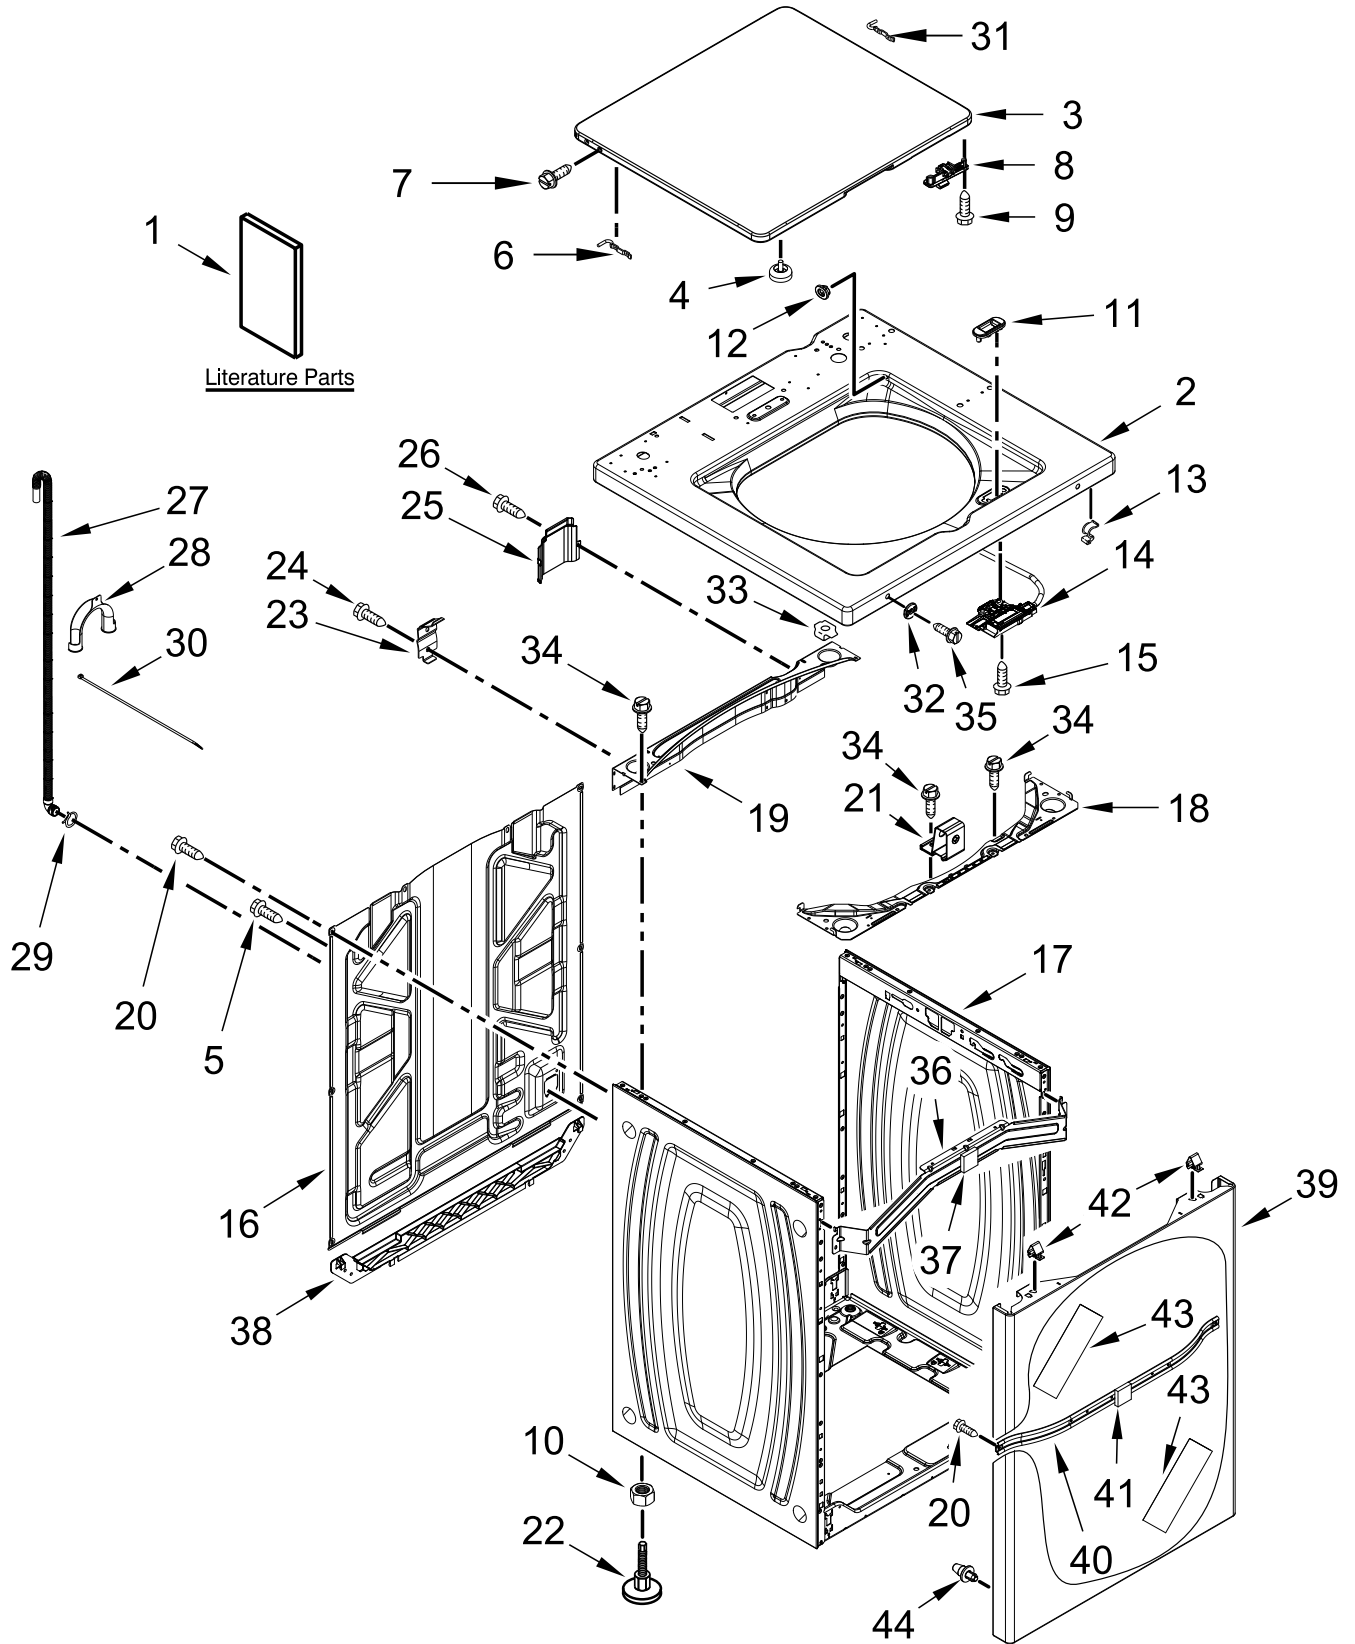

# TOP AND CABINET PARTS

# TOP AND CABINET PARTS

<u>Illus. No.</u>	<u>Part No.</u>	<u>Description</u>	<u>Illus. No.</u>	<u>Part No.</u>	<u>Description</u>	<u>Illus. No.</u>	<u>Part No.</u>	<u>Description</u>
1		Literature Parts	12	21258	Bearing, Lid Hinge	29	356138	Clamp, Hose
	W11682701	Use and Care Guide	13	90016	Clip, Harness	30	W10339879	Tie, Cable
	W11681412	Installation Instructions	14	W10482836	Latch, Lid Lock Assembly	31	54583	Hinge, Lid (Right Hand)
	W11681277	Tech Sheet	15	W10588613	Screw	32	W10461181	Bushing-Top, Screw
	W11687971	Quick Start Guide	16	W11417173	Panel, Rear	33	90406	Nut, Cage
2		Top	17		Cabinet	34	W10567155	Screw
	W10852765	White		W10845574	White	35	W10486616	Screw
3		Assembly, Lid and Bumper	18	W11634773	Brace, Cabinet Top - Front (Hooks Removed)	36	W11129581	Bracket, Front Top
	W10251302	White	19	W11089573	Brace, Cabinet Top - Rear	37	W10161707	Top, Foam Seal
4	W11241723	Bumper, Lid				38	W11610868	Bracket, Base
5	9740848	Screw	20	W10660565	Screw	39		Panel, Front
6	91770	Hinge, Lid (Left Hand)					W11552072	White
7	W10119872	Screw	21	W10461182	Lock, Top	40	W10866521	Bracket, Front Panel
8		Strike, Lid Lock	22	W10245373	Foot, Leveling	41	8283273	Damper, Brace
	W10240513	White	23	W10461176	Hinge, Top	42	W10862638	Lock, Top Front
9	W10273971	Screw	24	W10142728	Screw	43	W11096159	Damper, Sound
10	3359452	Nut, Hex	25	W10461180	Cover, Harness	44	W10866523	Rivet
11		Bezel, Lid Lock	26	3400076	Screw			
	W10392041	White	27	W11203364	Hose, Outer Drain Assembly			
			28	W10280024	U-Bend, Drain Hose			