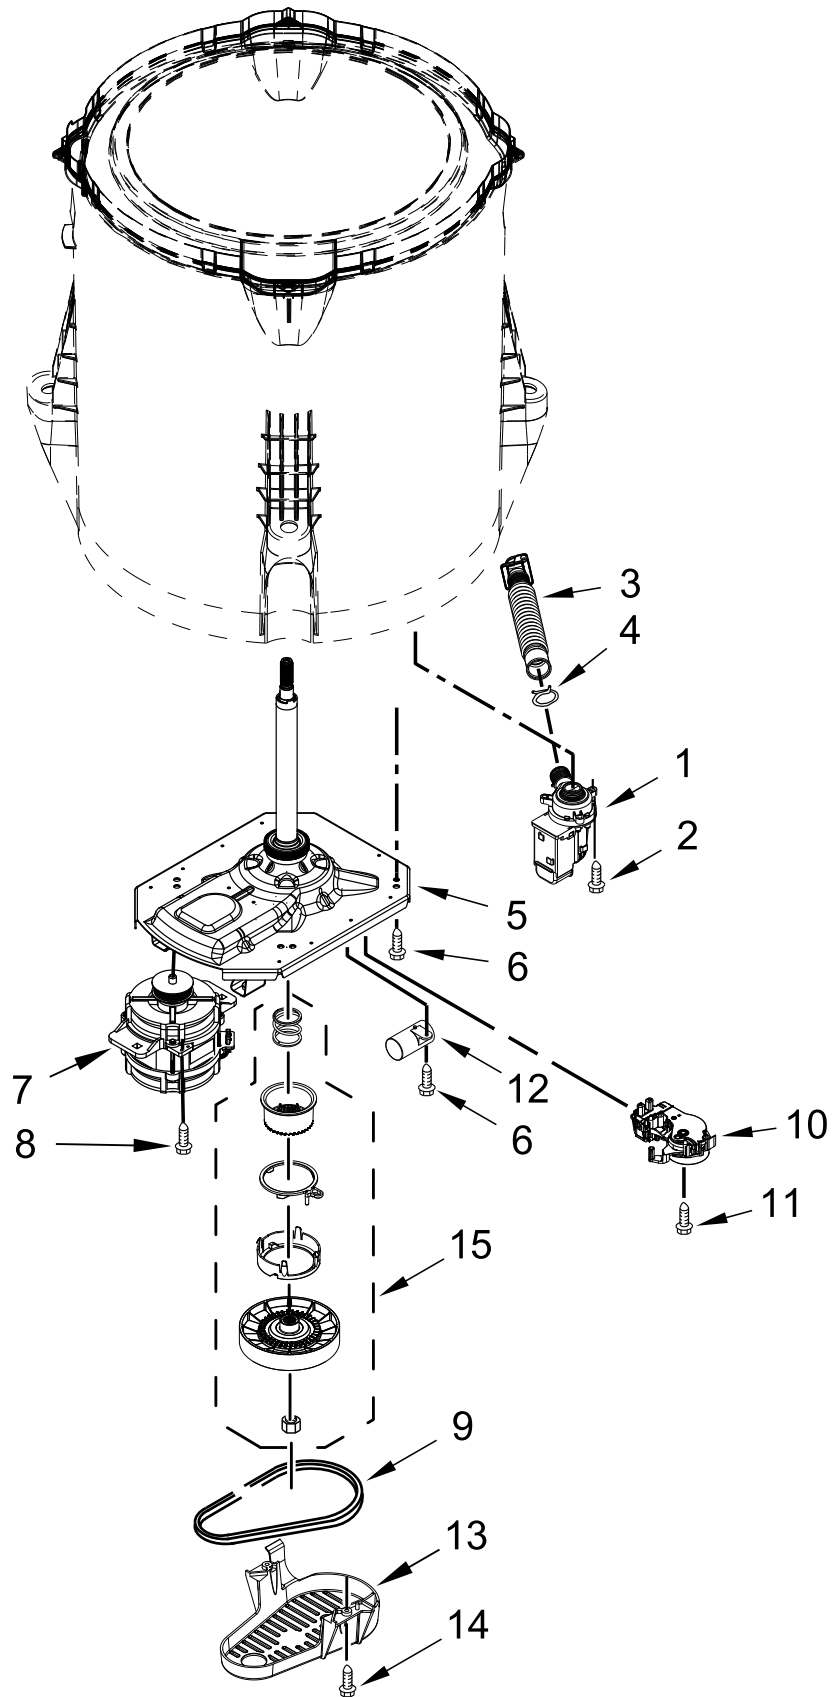

GEARCASE, MOTOR AND PUMP PARTS

GEARCASE, MOTOR AND PUMP PARTS

<u>Illus.</u> <u>No.</u>	<u>Part No.</u>	<u>Description</u>	<u>Illus.</u> <u>No.</u>	<u>Part No.</u>	<u>Description</u>	<u>Illus.</u> <u>No.</u>	<u>Part No.</u>	<u>Description</u>
1	W10276397	Pump Assembly, Drain	6	W10249633	Screw	12	W10625042	Capacitor, Motor Run
2	W10004910	Screw	7	W10850134	Motor, Drive	13	W10427633	Shield, Pulley Cover
3	W10763078	Hose, Inner Drain Assembly	8	W10094780	Screw	14	357640	Screw
4	8317496	Clamp, Hose	9	W11495180	Belt, Drive	15	W10721967	Splutch Kit (60Hz)
5	W11261590	Assembly, Gearcase	10	W11112160	Actuator, Shift			
			11	9741052	Screw