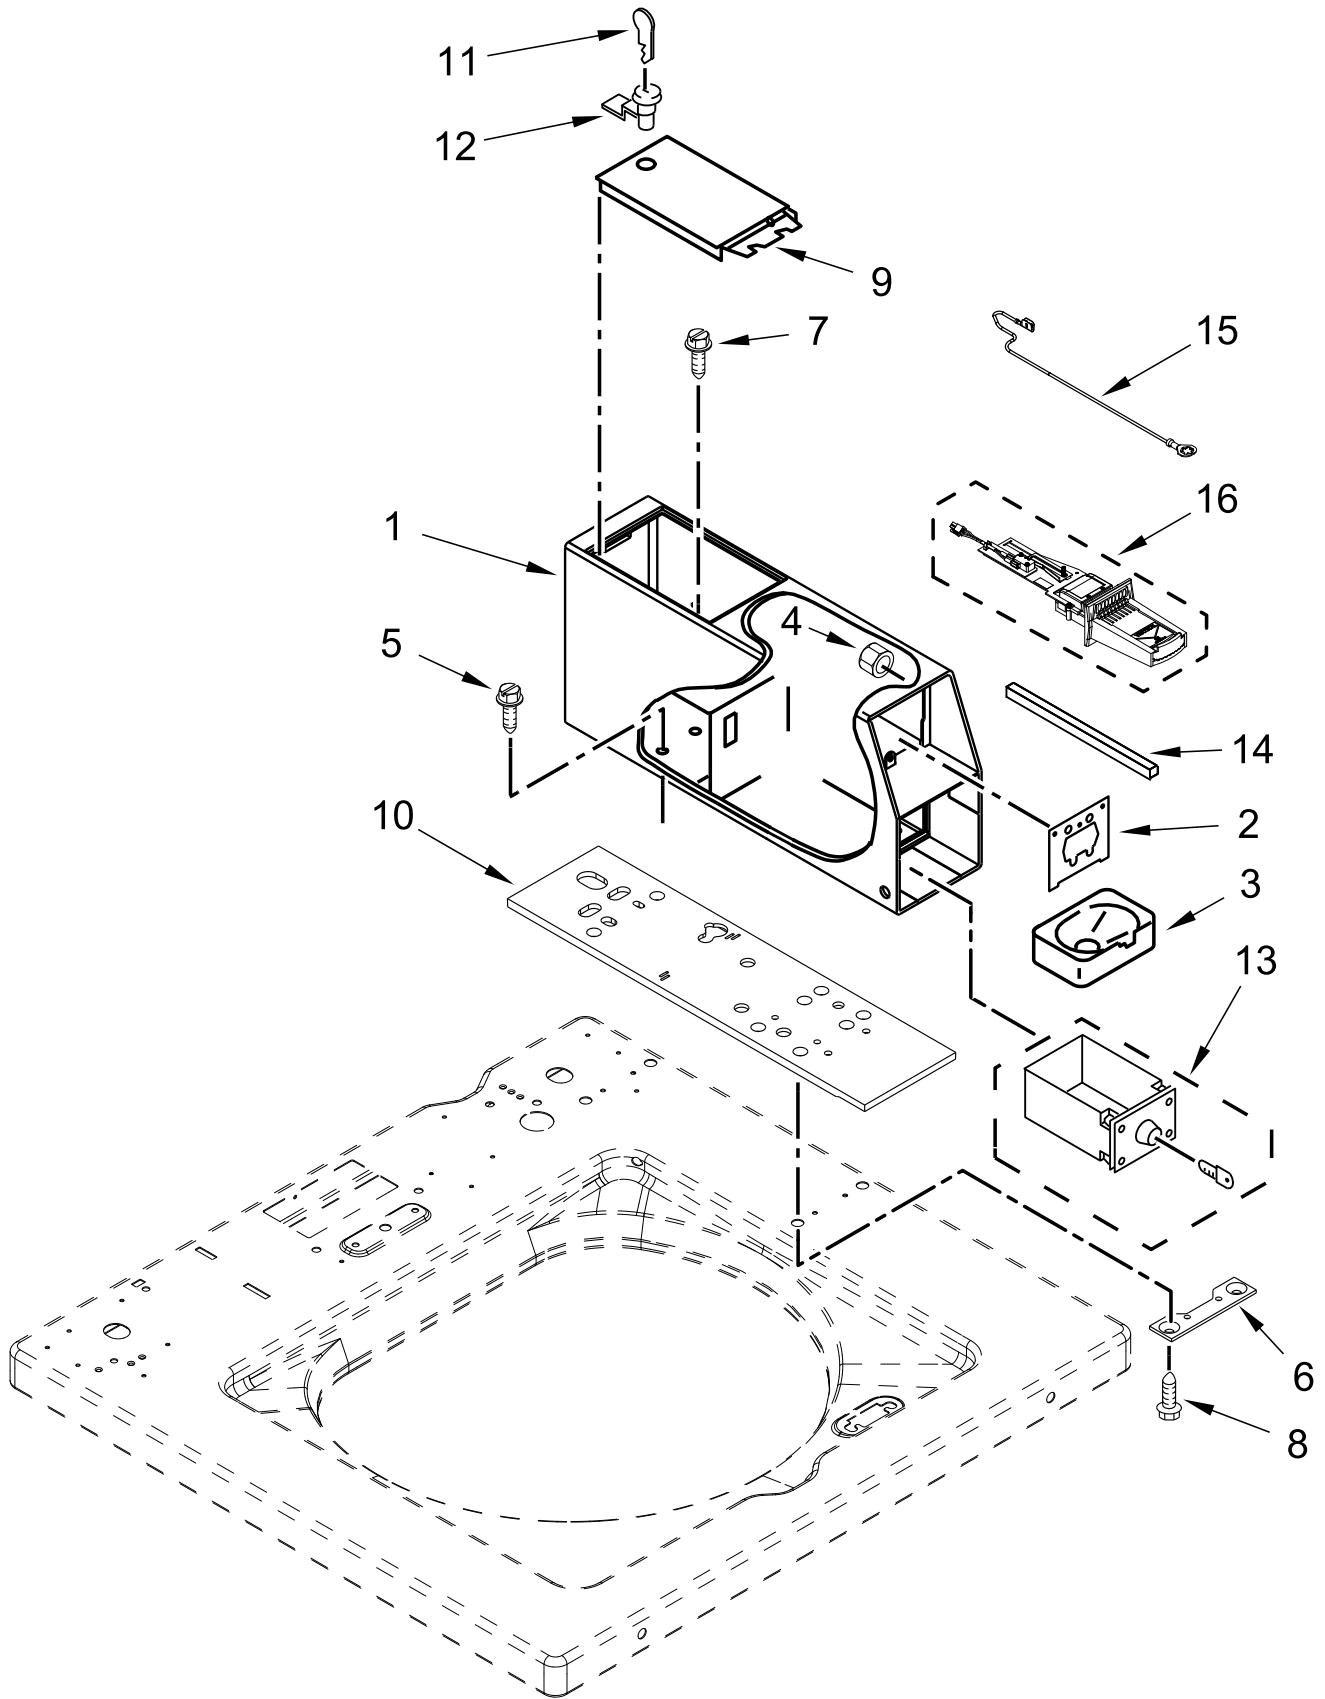

METER CASE PARTS

METER CASE PARTS

<u>Illus.</u> <u>No.</u>	<u>Part No.</u>	<u>Description</u>	<u>Illus.</u> <u>No.</u>	<u>Part No.</u>	<u>Description</u>	<u>Illus.</u> <u>No.</u>	<u>Part No.</u>	<u>Description</u>
1	W10549814	Meter Case	9	W11269277	Assembly, Service Door	14	8576635	Bolt, Slide Mechanism
2	3954761	Plate, Adapter				15	W10623854	Jumper-Ground, Coin Mechanism
3	385421	Funnel, Coin	10	3954812	Cushion, Meter Case	16	W10813856	Coin Slide , Vertical 8 (Complete)
4	3400029	Nut	11	W10114740	777 Lock and Key, Complete			
5	3349065	Bolt	12	W11113382	777 Lock and Key, Complete			
6	3347825	Plate, Mounting	13	W10860203	Money Box W/Lock			
7	W10139210	Screw						
8	98445	Screw