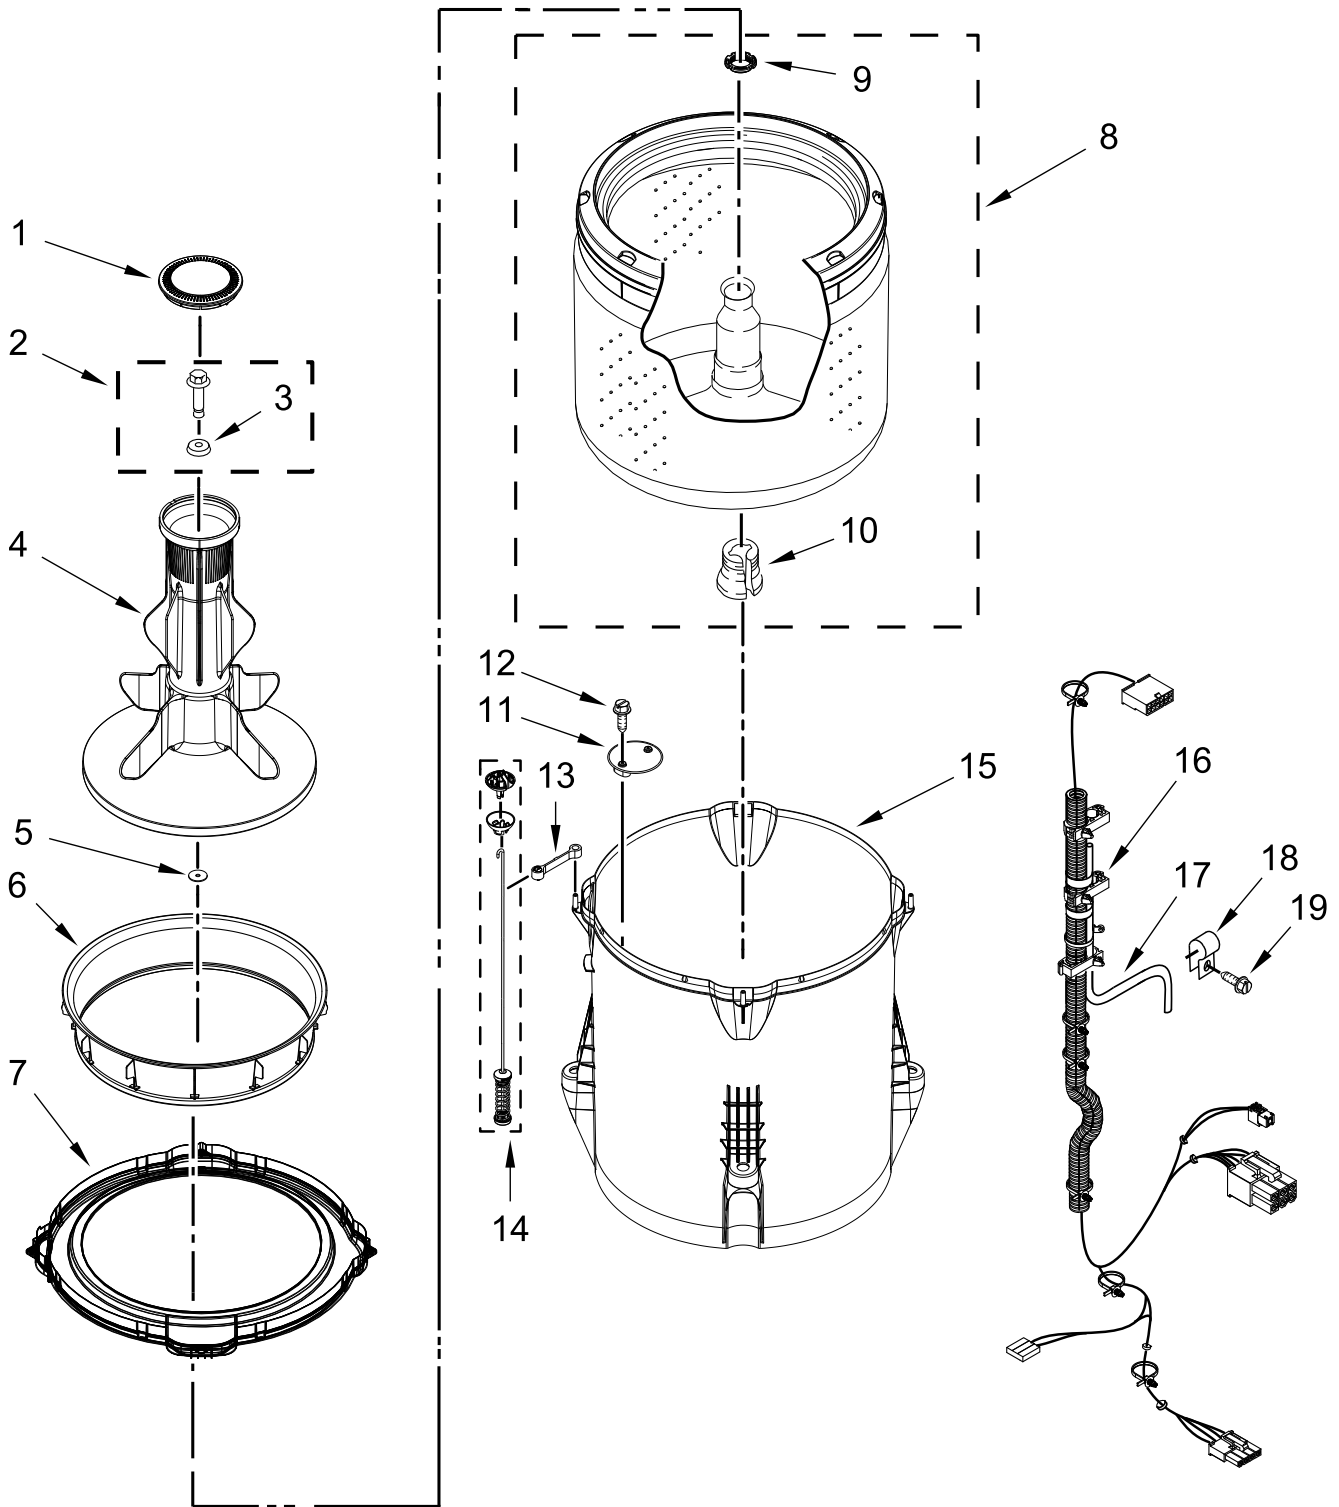

BASKET AND TUB PARTS

BASKET AND TUB PARTS

<u>Illus.</u> <u>No.</u>	<u>Part No.</u>	<u>Description</u>	<u>Illus.</u> <u>No.</u>	<u>Part No.</u>	<u>Description</u>	<u>Illus.</u> <u>No.</u>	<u>Part No.</u>	<u>Description</u>
1	W10131111	Cap, Agitator	9	21366	Nut, Spanner	15	W10238320	Tub
2	W10003790	Screw and Washer	10	W10198148	Block, Basket Drive	16	W10843660	Harness, Lower (Includes Pressure Hose)
3	3949550	Washer	11	W10215093	Filter, Drain Pump	17	W10531633	Hose, Pressure Switch
4	W10131112	Agitator	12	8533928	Screw	18	W10005430	Clamp, Cable
5	W10755559	Rubber Washer, Impeller	13	W10839119	Strap, Snubber	19	8533943	Screw
6	W10424289	Adapter, Balance Ring	14	W10821954	Damper Assembly, Tub Suspension (Set Of 4-Includes Suspension Bushings and Suspension Balls)			
7	W10461196	Ring, Tub						
8	W10389330	Basket Assembly