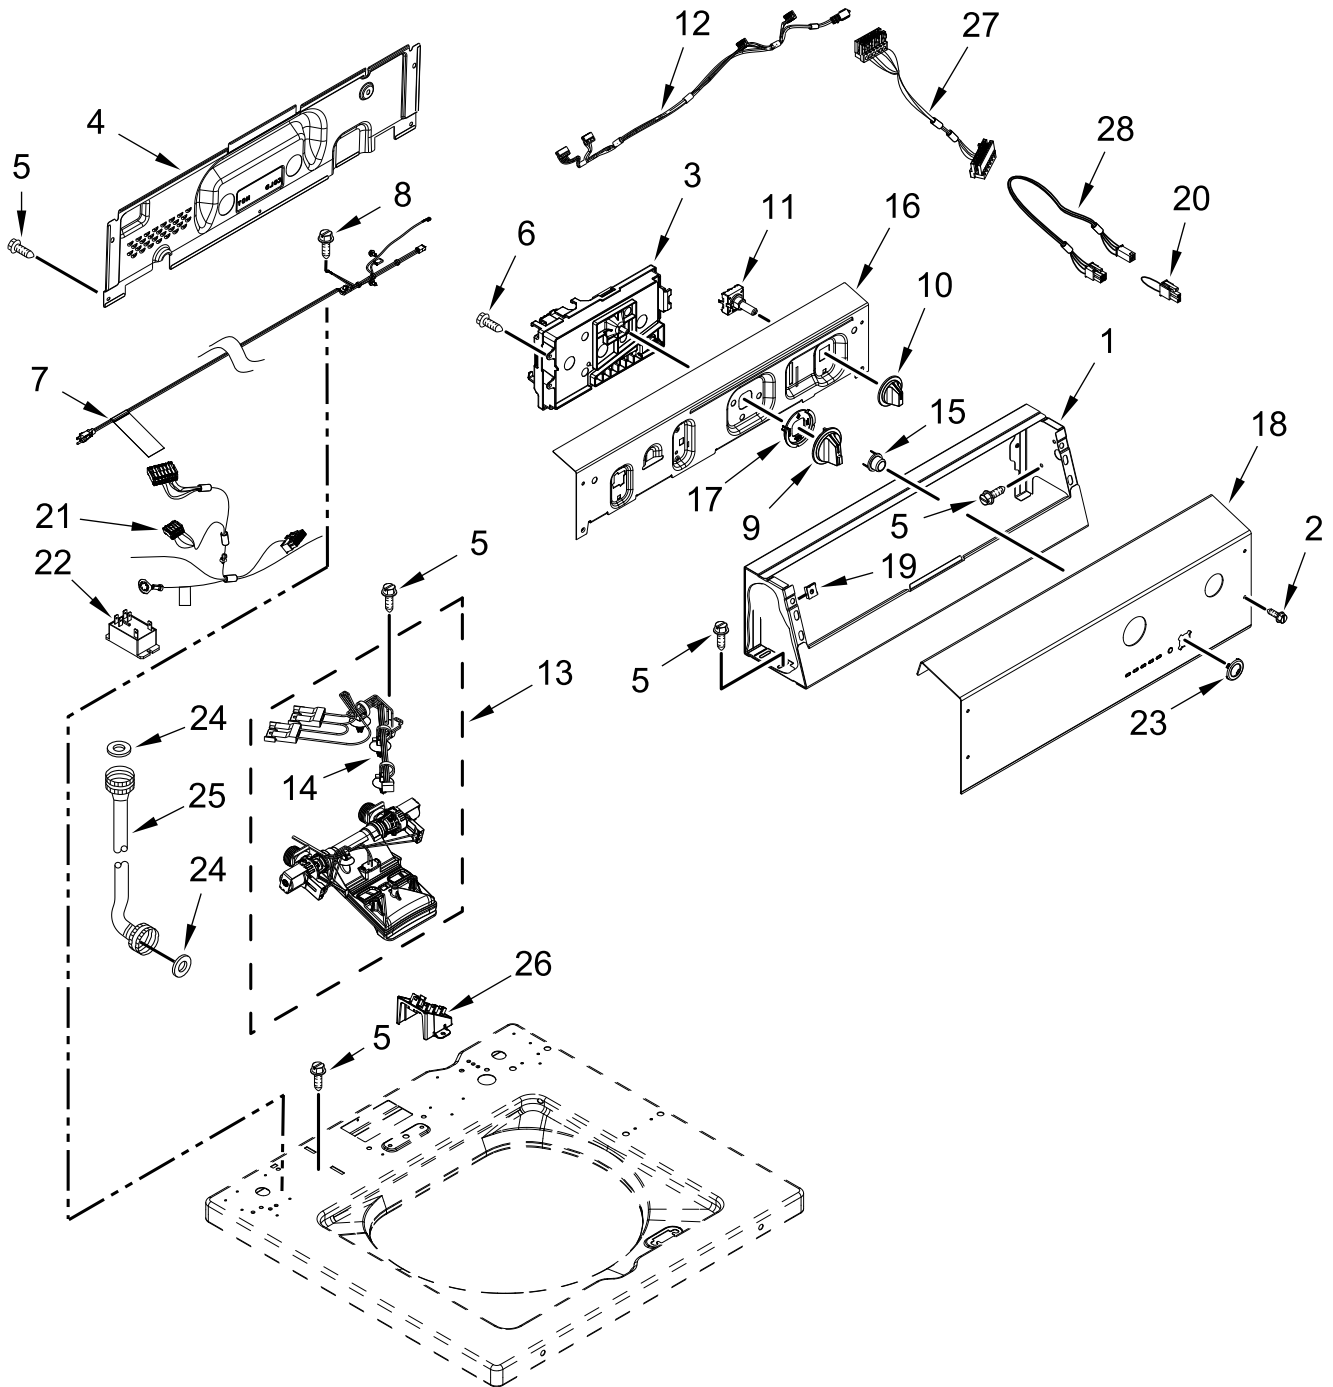

CONTROLS AND WATER INLET PARTS

CONTROLS AND WATER INLET PARTS

<u>Illus. No.</u>	<u>Part No.</u>	<u>Description</u>	<u>Illus. No.</u>	<u>Part No.</u>	<u>Description</u>	<u>Illus. No.</u>	<u>Part No.</u>	<u>Description</u>
1	W10461094	Console	12	W10694672	Harness, Upper E-Star	25		Hose, Water Inlet
2	W10131119	Screw	13	W10843663	Inlet Assembly, Water		W10852720	Cold Water
3	W11689483	Control Unit Assembly, Machine & Motor	14	W10843398	Harness, Valve		W10852721	Hot Water
4	W10461159	Panel, Console Rear Cover	15	W10461117	Push Button, Start	26	W10491734	Interface, Coin Slide
5	W10660565	Screw	16	W10461067	Back Bracket, Control Panel	27	W10694678	Jumper, Coin Slide Interface
6	90767	Screw	17	W10828902	Insert, Encoder Stop (4 Position)	28	W10539192	Jumper, Coin Slide Extender
7	W10916256	Cord, Power	18	W10829499	Fascia			
8	3400076	Screw	19	W10131123	Nut, "U"			
9		Assembly, Timer Knob	20	W10520398	Jumper, Feature Selection			
10	W10461101	Gray Knob & Bumper Assembly	21	W10843661	Harness, Upper			
	W10461100	Gray	22	W11032871	Relay			
11	W10285518	Switch, Rotary Encoder (5 Position)	23	W10510149	Bezel - PTS			
			24	W10242307	Washer, Hose