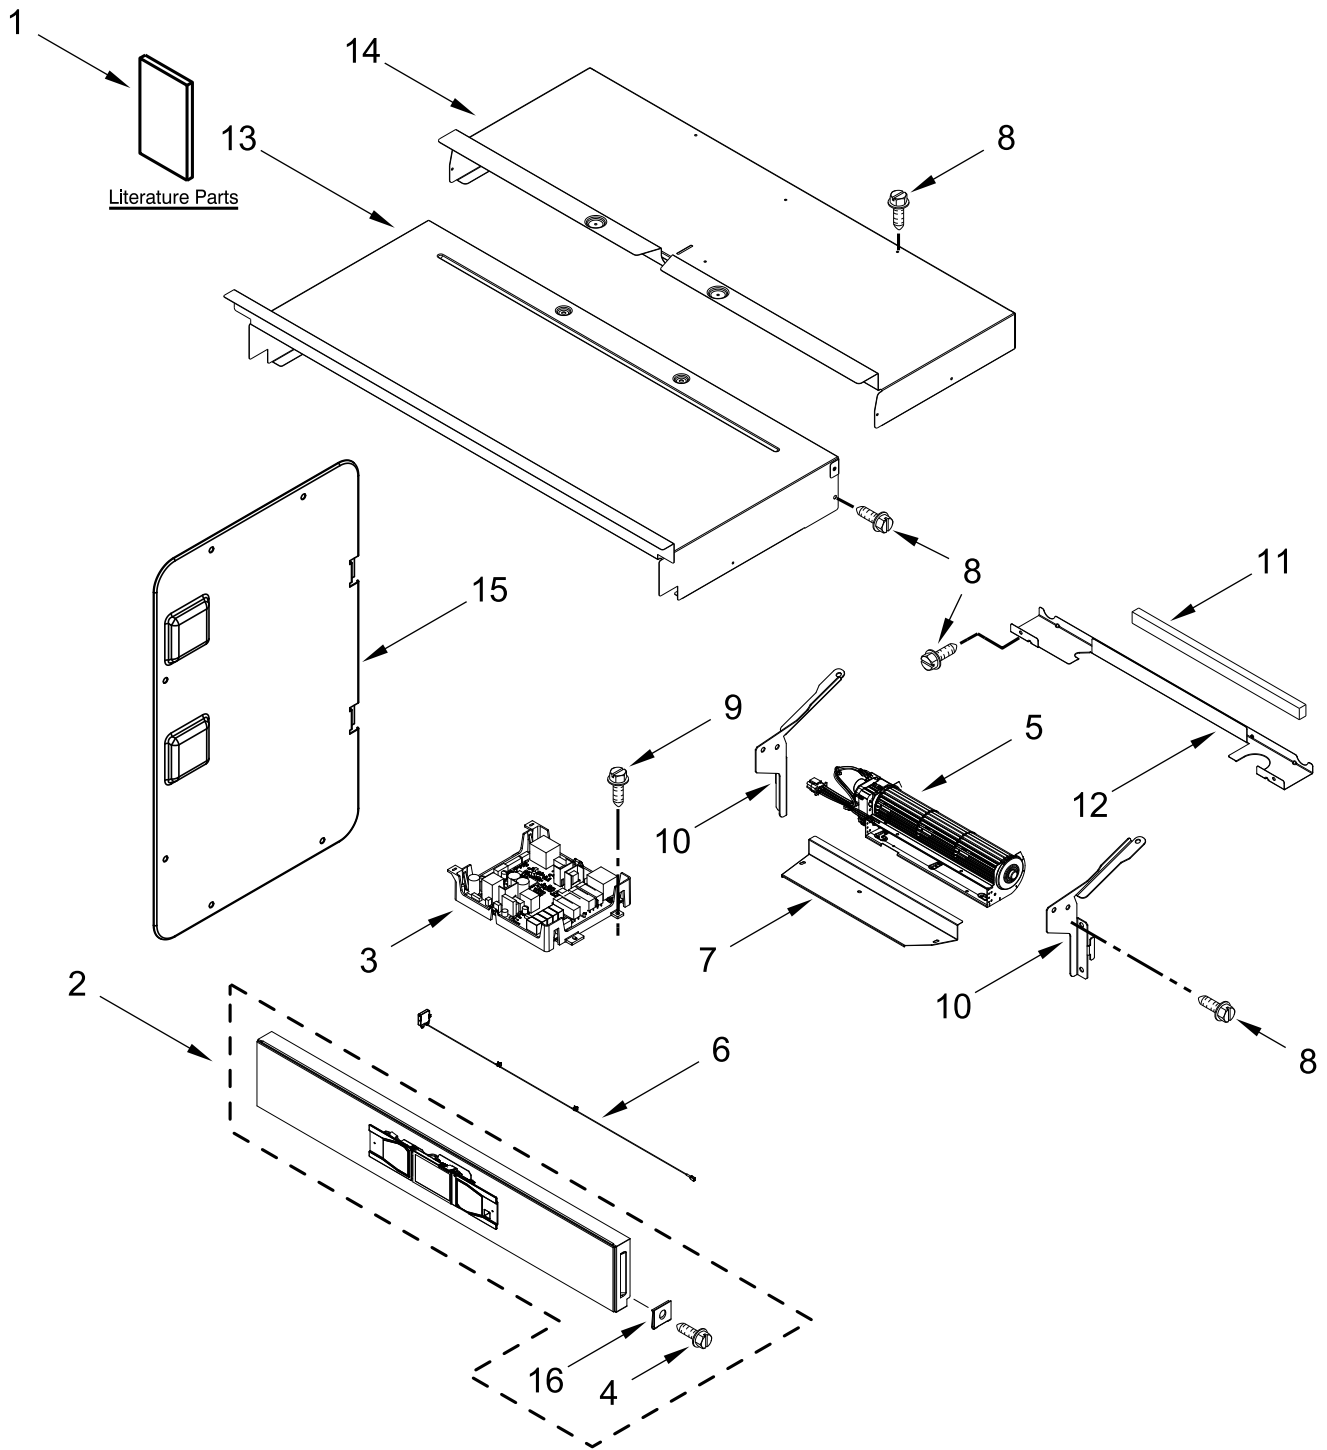

ELECTRIC COMBO WALL OVEN

MODELS:

WOEC5930LZ01 (Stainless)

CONTROL PANEL PARTS

CONTROL PANEL PARTS

<u>Illus. No.</u>	<u>Part No.</u>	<u>Description</u>	<u>Illus. No.</u>	<u>Part No.</u>	<u>Description</u>	<u>Illus. No.</u>	<u>Part No.</u>	<u>Description</u>
1		Literature Parts	13	W10318158	Chassis, Cover Top Front 30 IN	16	4450118	Nut
	W11655510	Owner's Manual						FOLLOWING PARTS NOT ILLUSTRATED
	W11553919	Quick Start Guide	14	W10588732	Chassis, Cover Top Back 30 IN		W11659377	Harness, Main
	W11601393	Tech Sheet					W11256629	Harness, Signal
2		Assembly, Control Panel (Includes Overlay)	15	W10655467	Chassis, Combo Side		W11356990	Harness, Communication
	W11468021	Black					W11264646	Harness, Door Latch
3	W11585754	Control, Copernicus					W11226264	Strap, Ground
4	W11339492	Screw (Black)					W11454022	Harness, Fan and Turntable
5	W11397930	Blower					W11539494	Harness, Inverter
6	W11409842	Antenna					W11555169	Harness, Interlock
7	W10681157	Cover, Combo Blower					W11539527	Jumper Harness, Communication
8	7101P426-60	Screw					W11555848	Harness, Input
9	7101P460-60	Screw, Grounding					313438	Clip, Harness
10	W10655463	Bracket, Blower (Left)					4448664	Clamp, Conduit
	W10655462	Bracket, Blower (Right)					W11394923	Bag, Hardware
11	4451758	Block, Foam						
12	W11166802	Divider, Chassis Back						

OVEN DOOR PARTS

OVEN DOOR PARTS

<u>Illus.</u> <u>No.</u>	<u>Part No.</u>	<u>Description</u>	<u>Illus.</u> <u>No.</u>	<u>Part No.</u>	<u>Description</u>	<u>Illus.</u> <u>No.</u>	<u>Part No.</u>	<u>Description</u>
1	W11302587	Liner Assembly	7	7101P426-60	Screw	11		Door Assembly
2	7101P375-60	Screw	8	W11296054	Hinge, Door (Left)		W11499218	Stainless
3	W11290045	Screw		W11296055	Hinge, Door (Right)	12	W10319024	Washer, Door
4	W10618107	Glass, Inner				13	W10884775	Badge
5	W11302730	Spacer, Air Divider	9	3196183	Screw	14		Handle, Door
6	W11174095	Retainer, Air Divider Glass	10	W11317731	Screw (Black)		W11497438	Stainless