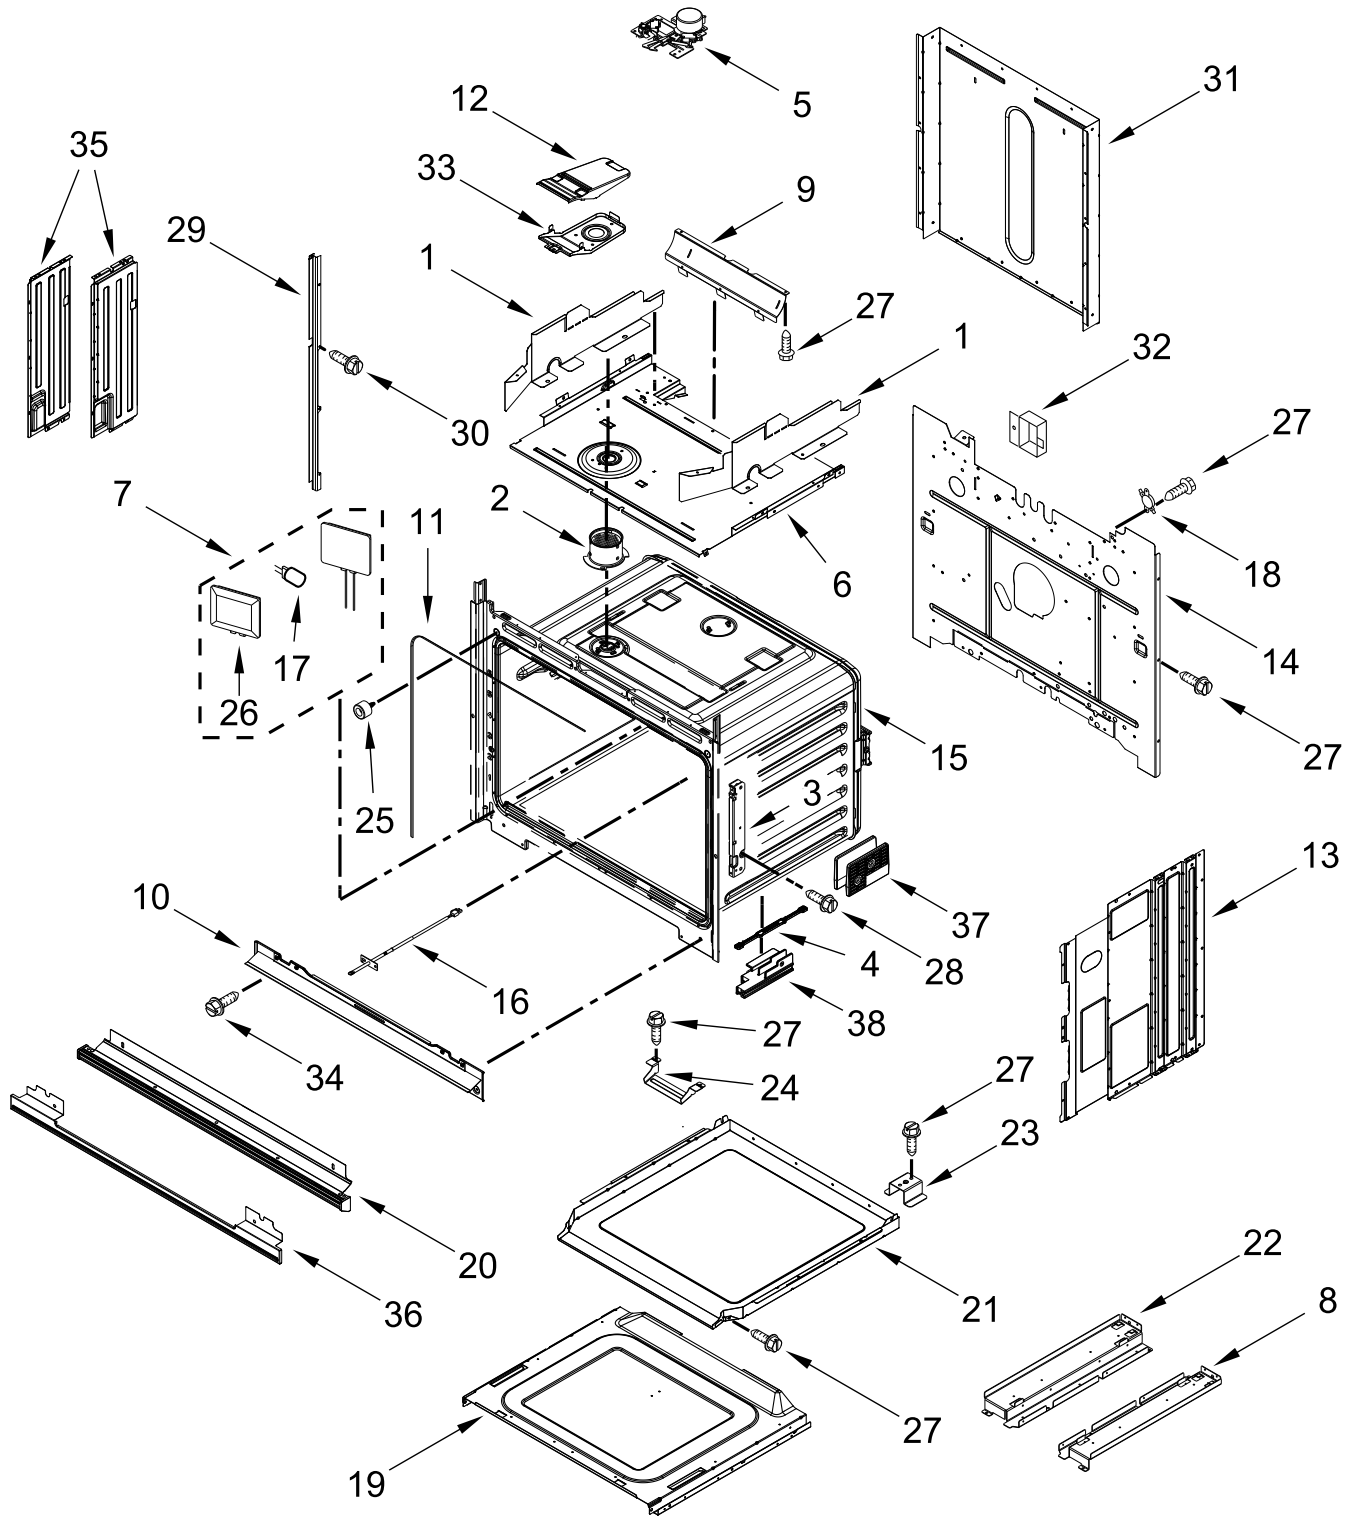

OVEN PARTS

OVEN PARTS

<u>Illus. No.</u>	<u>Part No.</u>	<u>Description</u>	<u>Illus. No.</u>	<u>Part No.</u>	<u>Description</u>	<u>Illus. No.</u>	<u>Part No.</u>	<u>Description</u>
1	W11186391	Deflector, Chassis (Left)	16	W11346074	Probe, Sensor	32	8285593	Cover, Connector
	W11186398	Deflector, Chassis (Right)	17	W10472384	Bulb, Light	33	W11256423	Base, Vent Exhaust
2	W11085298	Tube, Vent	18	4449751	Thermostat (TOD)	34	W11249635	Screw
3	W11239070	Receiver, Hinge (Left)	19	W11135103	Base, Chassis	35	W11167419	Cover, Suction (Left)
	W11239072	Receiver, Hinge (Right)	20		Assembly, Bottom Vent		W11186675	Cover, Suction (Right)
4	W11558603	Spacer, Base		W11467754	Stainless	36		Trim, Bottom Vent
5	W11132456	Latch, Motorized	21	W11244446	Duct, Bottom Chassis		W11560859	Black
6	W11168071	Top, Chassis	22	W10283020	Support, Base (Left)	37	W11245118	Foot, Base
7	W11205574	Assembly, Oven Light	23	W11135135	Support, Air Channel	38	W11245114	Foot, Chassis (Left)
8	W10283021	Support, Base (Right)	24	W11390667	Spacer, Chassis Bottom Duct		W11245116	Foot, Chassis (Right)
9	W10904163	Deflector, Blower	25	W11166315	Bumper and Screw			FOLLOWING PARTS NOT ILLUSTRATED
10	W11518347	Vent, Combo Center	26	W10472386	Lens, Light		W11234758	Insulation, Cavity
11	W11608108	Gasket	27	7101P426-60	Screw		W11188284	Insulation, Wrap
12	W11256424	Cover, Vent Exhaust	28	W10254050	Screw			
13	W11165274	Side, Chassis	29		Trim, Side			
14	W11223327	Back, Chassis		W11235457	Black (Left)			
15		Liner, Oven (Not Serviceable)		W11235458	Black (Right)			
			30	W11404000	Screw			
			31	W11134657	Duct, Lower Chassis Back