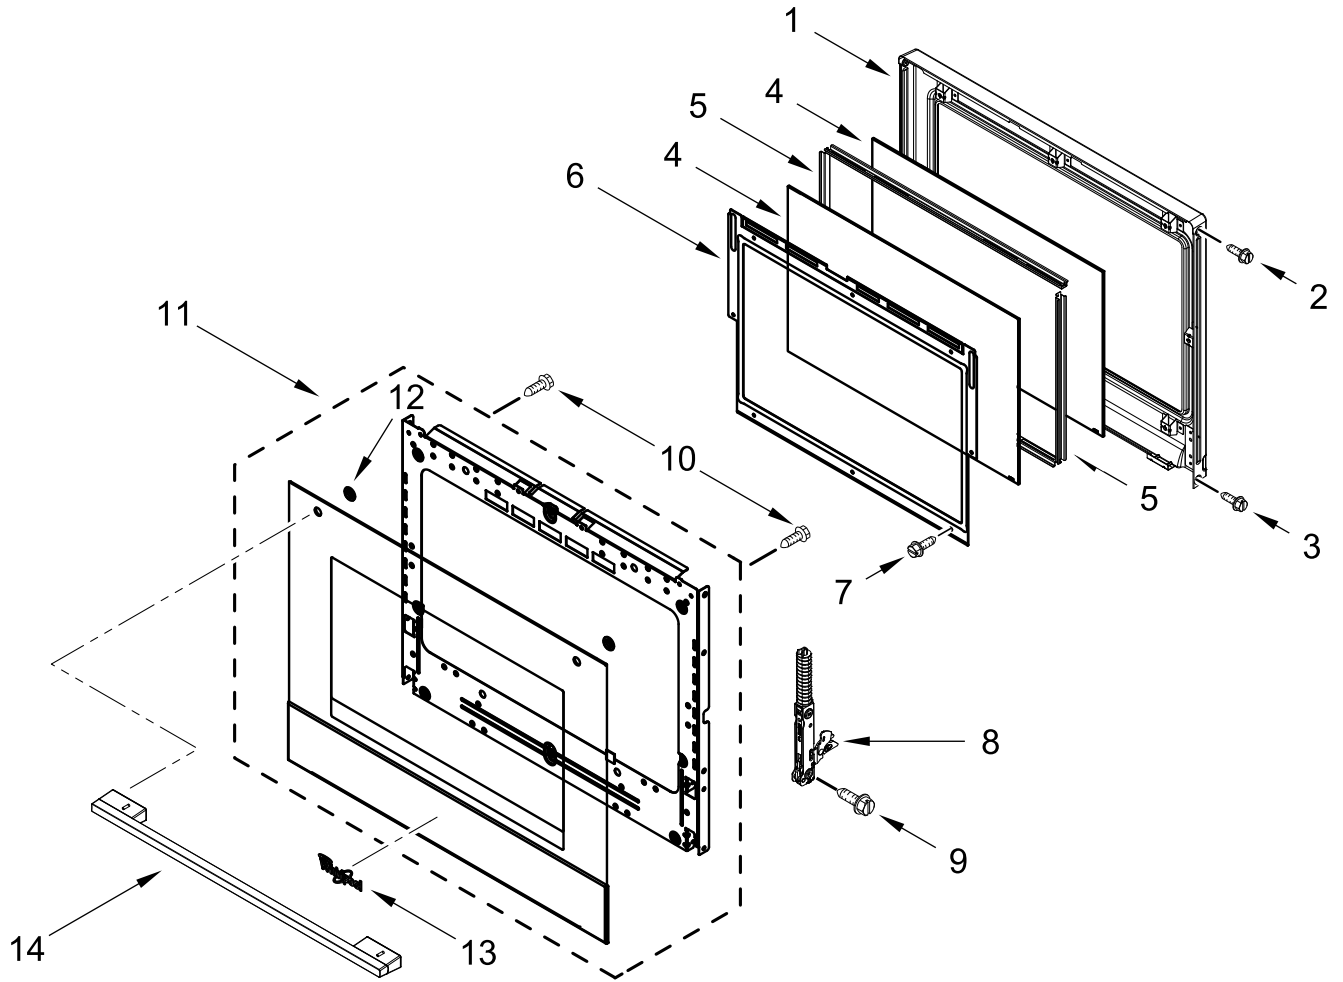

ELECTRIC COMBO WALL OVEN

MODELS:

WOEC5930LZ01 (Stainless)

CONTROL PANEL PARTS

CONTROL PANEL PARTS

<u>Illus. No.</u>	<u>Part No.</u>	<u>Description</u>	<u>Illus. No.</u>	<u>Part No.</u>	<u>Description</u>	<u>Illus. No.</u>	<u>Part No.</u>	<u>Description</u>
1		Literature Parts	13	W10318158	Chassis, Cover Top Front 30 IN	16	4450118	Nut
	W11655510	Owner's Manual						FOLLOWING PARTS NOT ILLUSTRATED
	W11553919	Quick Start Guide	14	W10588732	Chassis, Cover Top Back 30 IN		W11659377	Harness, Main
	W11601393	Tech Sheet					W11256629	Harness, Signal
2		Assembly, Control Panel (Includes Overlay)	15	W10655467	Chassis, Combo Side		W11356990	Harness, Communication
	W11468021	Black					W11264646	Harness, Door Latch
3	W11585754	Control, Copernicus					W11226264	Strap, Ground
4	W11339492	Screw (Black)					W11454022	Harness, Fan and Turntable
5	W11397930	Blower					W11539494	Harness, Inverter
6	W11409842	Antenna					W11555169	Harness, Interlock
7	W10681157	Cover, Combo Blower					W11539527	Jumper Harness, Communication
8	7101P426-60	Screw					W11555848	Harness, Input
9	7101P460-60	Screw, Grounding					313438	Clip, Harness
10	W10655463	Bracket, Blower (Left)					4448664	Clamp, Conduit
	W10655462	Bracket, Blower (Right)					W11394923	Bag, Hardware
11	4451758	Block, Foam						
12	W11166802	Divider, Chassis Back						

OVEN DOOR PARTS

OVEN DOOR PARTS

<u>Illus.</u> <u>No.</u>	<u>Part No.</u>	<u>Description</u>	<u>Illus.</u> <u>No.</u>	<u>Part No.</u>	<u>Description</u>	<u>Illus.</u> <u>No.</u>	<u>Part No.</u>	<u>Description</u>
1	W11302587	Liner Assembly	7	7101P426-60	Screw	11		Door Assembly
2	7101P375-60	Screw	8	W11296054	Hinge, Door (Left)		W11499218	Stainless
3	W11290045	Screw		W11296055	Hinge, Door (Right)	12	W10319024	Washer, Door
4	W10618107	Glass, Inner				13	W10884775	Badge
5	W11302730	Spacer, Air Divider	9	3196183	Screw	14		Handle, Door
6	W11174095	Retainer, Air Divider Glass	10	W11317731	Screw (Black)		W11497438	Stainless