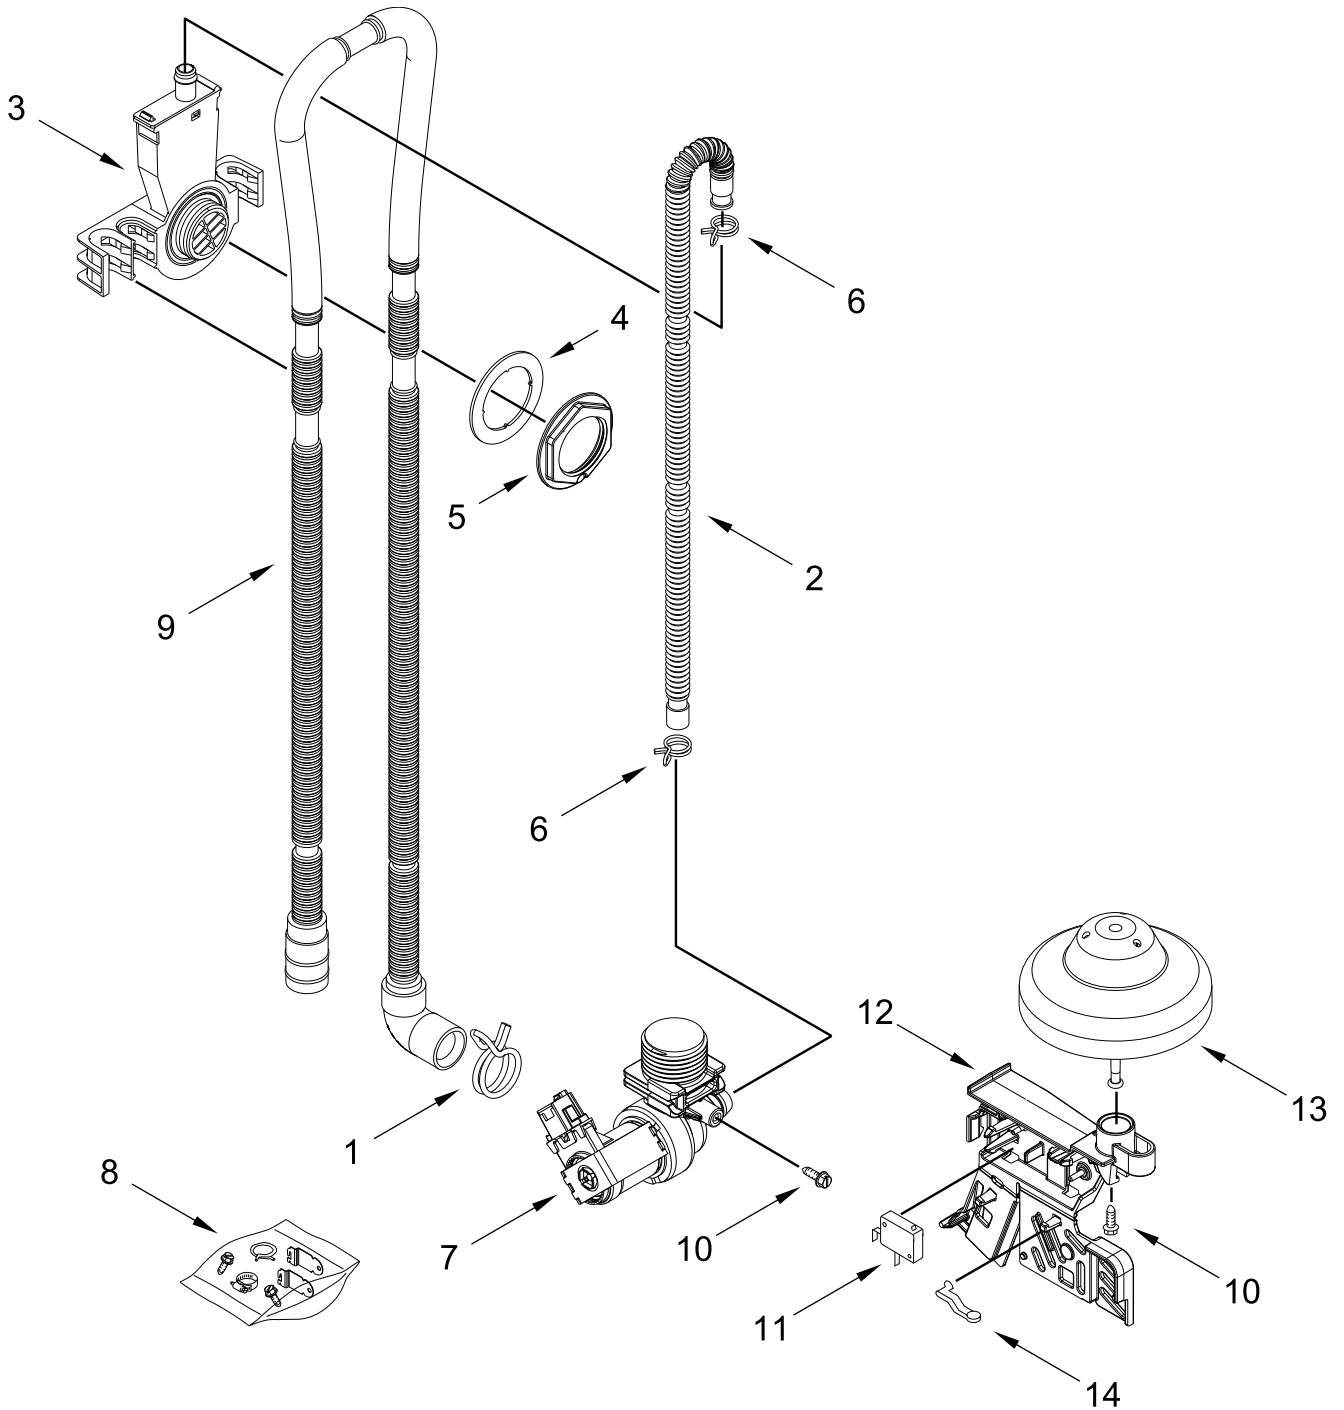

FILL, DRAIN AND OVERFILL PARTS

FILL, DRAIN AND OVERFILL PARTS

<u>Illus.</u> <u>No.</u>	<u>Part No.</u>	<u>Description</u>	<u>Illus.</u> <u>No.</u>	<u>Part No.</u>	<u>Description</u>	<u>Illus.</u> <u>No.</u>	<u>Part No.</u>	<u>Description</u>
1	370445	Clamp, Hose	6	371505	Clamp, Hose	10	304231	Screw
2	W10769066	Inlet Hose	7	W11669945	Fill Valve Assembly	11	W10195039	Switch, Overfill Control
3	W10195536	Inlet, Water (Also Order Item 4)	8	W10292152	Miscellaneous Parts Bag (Contains 2 Screws, 2 Clamps, & 2 Brackets)	12	W10316267	Standpipe, Overfill
4	8531323	Gasket				13	W10346525	Float & Retainer Assembly
5	W10508676	Nut, Inlet (Also Order Item 4)	9	W10545278	Drain loop with check valve assembly	14	W10195037	Lever, Overfill Switch