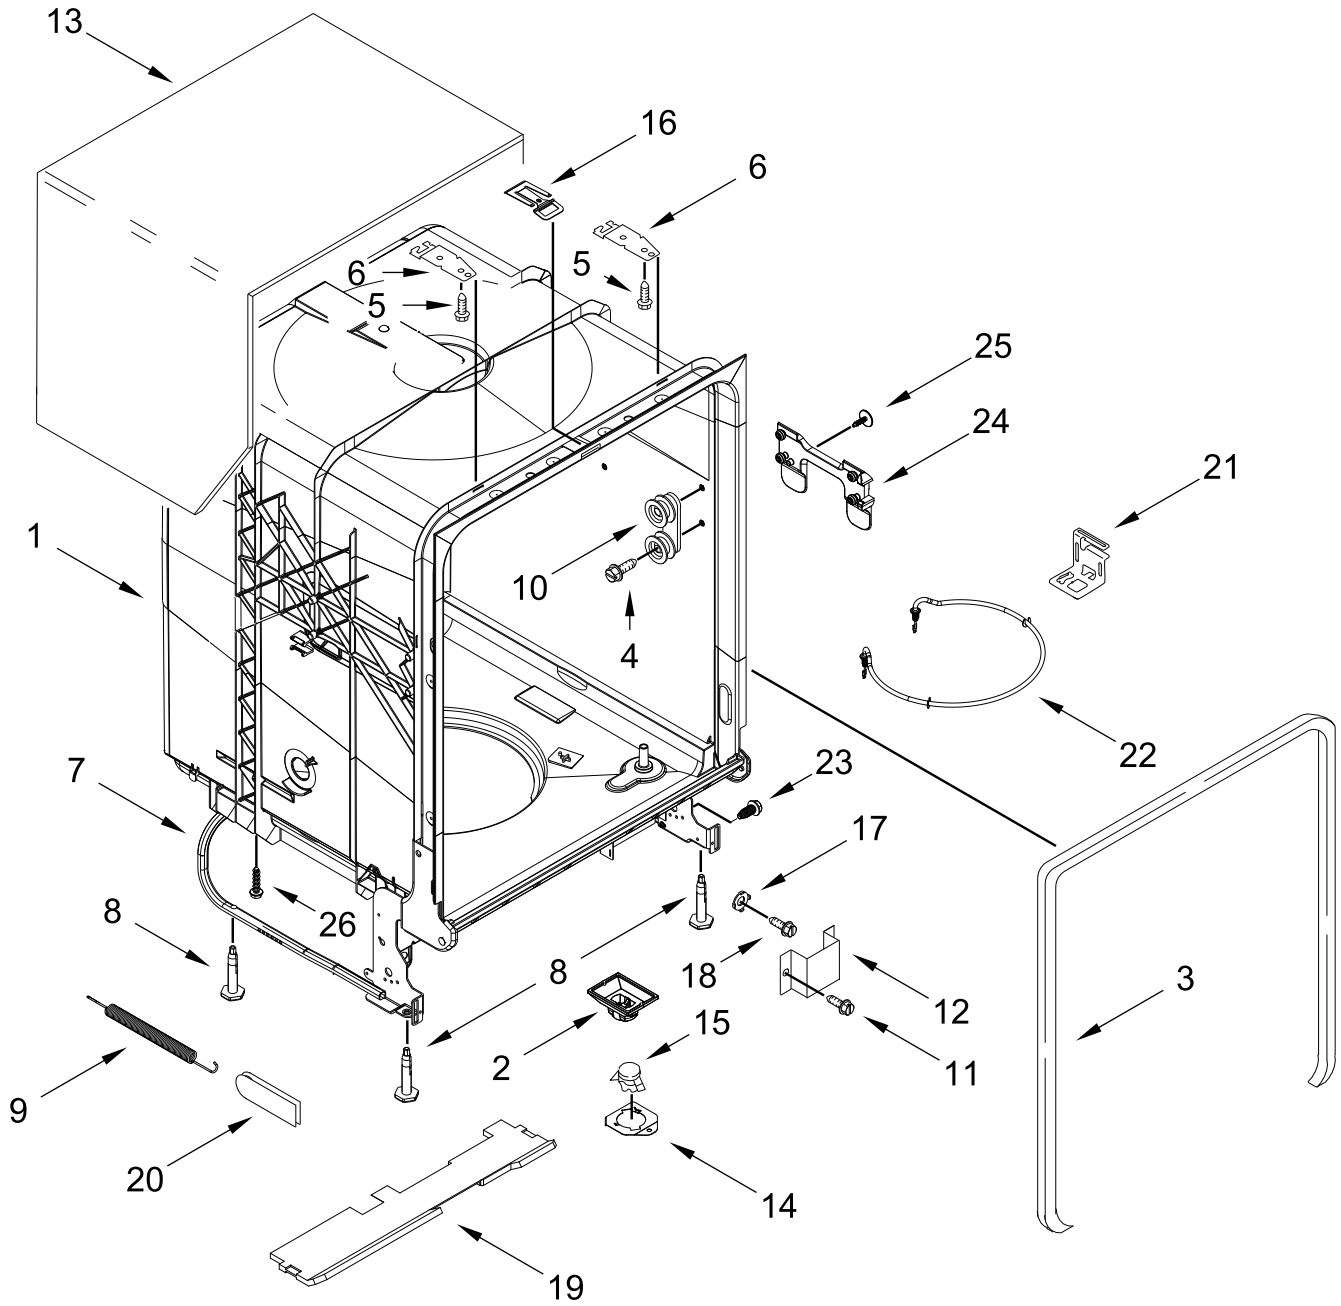

TUB AND FRAME PARTS

TUB AND FRAME PARTS

<u>Illus.</u> <u>No.</u>	<u>Part No.</u>	<u>Description</u>	<u>Illus.</u> <u>No.</u>	<u>Part No.</u>	<u>Description</u>	<u>Illus.</u> <u>No.</u>	<u>Part No.</u>	<u>Description</u>
1	W11502321	Tub Assembly	15	3371618	Thermostat	23	W10277003	Screw
2	W11656602	Shield, Thermostat	16	W10544004	Strike, Latch	24		Tub Mount, Third Level Rack
3	W11425053	Seal, Tub	17	3378128	Washer, Pronged Cup		W11504623	Left Hand
4	W10341745	Screw	18	3400014	Screw, Grounding		W11504624	Right Hand
5	W11296374	Screw	19	W10819539	Sound Insulation, Bottom	25	W11364953	Screw
6	8269145	Bracket, Undercounter	20	8268990	Bushing, Door Spring	26	489470	Screw
7	W11623675	Support, Bottom	21	W10732961	Bracket, Heater Support			
8	W10619352	Leveler, Leg	22	W10441445	Heater Element Assembly			
9	W10337934	Spring, Door Balance			(Includes Heater Washer & Nut)			
10	W10902242	Wheel Assembly						
11	3400892	Screw						
12	8268991	Cover, Terminal Box						
13	W10866979	Shield, Tub Sound			NOTE: If heater element is removed, it must be replaced.			
14	W11525335	Clip, Thermostat