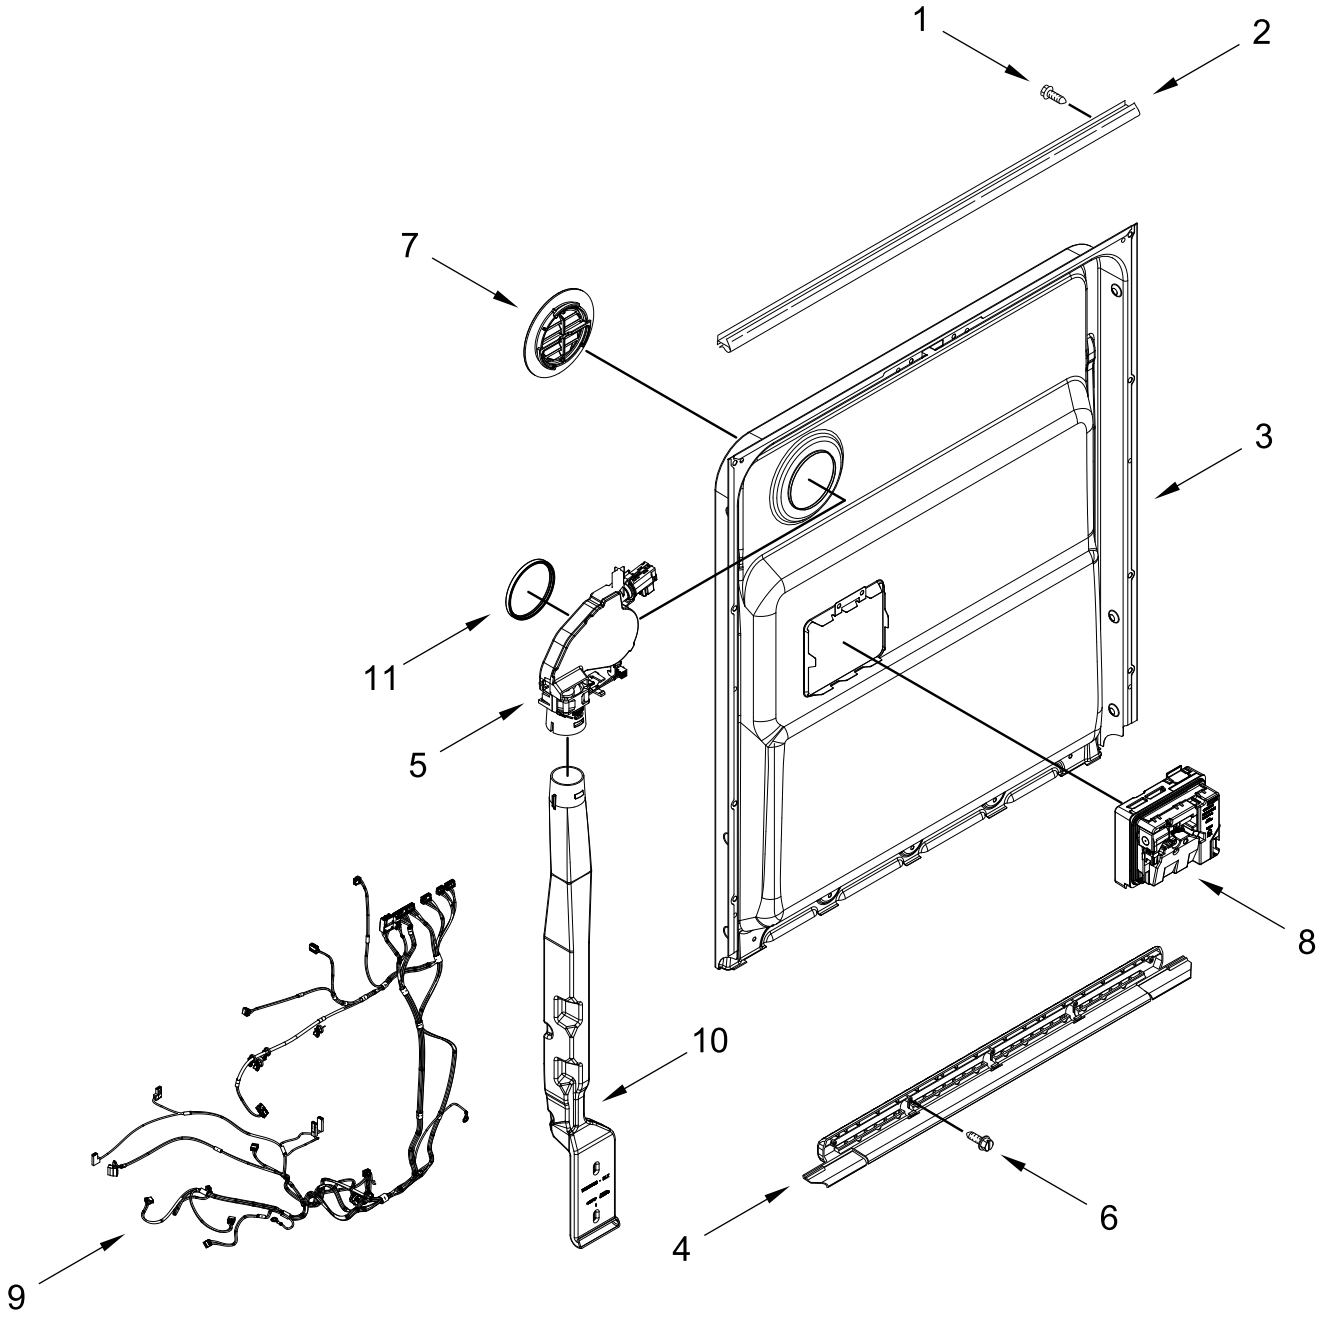

Dishwasher

MODELS:

WDP730HAMZ1 (Stainless)

DOOR AND PANEL PARTS

DOOR AND PANEL PARTS

<u>Illus. No.</u>	<u>Part No.</u>	<u>Description</u>	<u>Illus. No.</u>	<u>Part No.</u>	<u>Description</u>	<u>Illus. No.</u>	<u>Part No.</u>	<u>Description</u>
1		Literature Parts	4		Panel, Front (Includes 8 & 9)	8	W10692757	Barrel Nut, Front Panel
	W11650520	Energy Guide		W11528193	Stainless	9	W11504190	Light, Pipe
	W11532445	Owners Manual			Access Panel	10	3400071	Screw
	W11532444	Tech Sheet	5		(Includes Hardware)	11	W10315897	Insulation, Front Panel
2		Arm, Hinge		W10852733	Black	12	W10711884	Screw
	W11484017	Left Hand		W10853886	U-nut	13	W10519755	Insulation, Toe Panel
	W11484018	Right Hand	6			14	302868	Screw (Black)
3	W10803537	Stiffener, Door	7	8268961	Sleeve, Friction			

CONTROL PANEL AND LATCH PARTS

CONTROL PANEL AND LATCH PARTS

<u>Illus.</u> <u>No.</u>	<u>Part No.</u>	<u>Description</u>	<u>Illus.</u> <u>No.</u>	<u>Part No.</u>	<u>Description</u>	<u>Illus.</u> <u>No.</u>	<u>Part No.</u>	<u>Description</u>
1		Console Assembly	3	W10825369	Brace, Connector	6	W10653840	Latch Assembly (Includes Switch)
	W11589973	Black	4	W11669441	Control, Electronic			
2	W10825638	Box, Connector	5	W10348408	Screw	7	W10177098	Screw

INNER DOOR PARTS

INNER DOOR PARTS

<u>Illus.</u> <u>No.</u>	<u>Part No.</u>	<u>Description</u>	<u>Illus.</u> <u>No.</u>	<u>Part No.</u>	<u>Description</u>	<u>Illus.</u> <u>No.</u>	<u>Part No.</u>	<u>Description</u>
1	W10348409	Screw	5	W11648151	Vent Assembly w/ Fan	9	W11595231	Wiring Harness
2	W11050927	Seal, Console/Door	6	W11476843	Screw	10	W11510780	Duct, Vent
3	W11631034	Inner Door Assembly	7	W11531479	Deflector, Vent	11	W11184028	Gasket, Vent
4	W10920683	Door Bottom, Seal	8	W10620296	Dispenser Assembly			