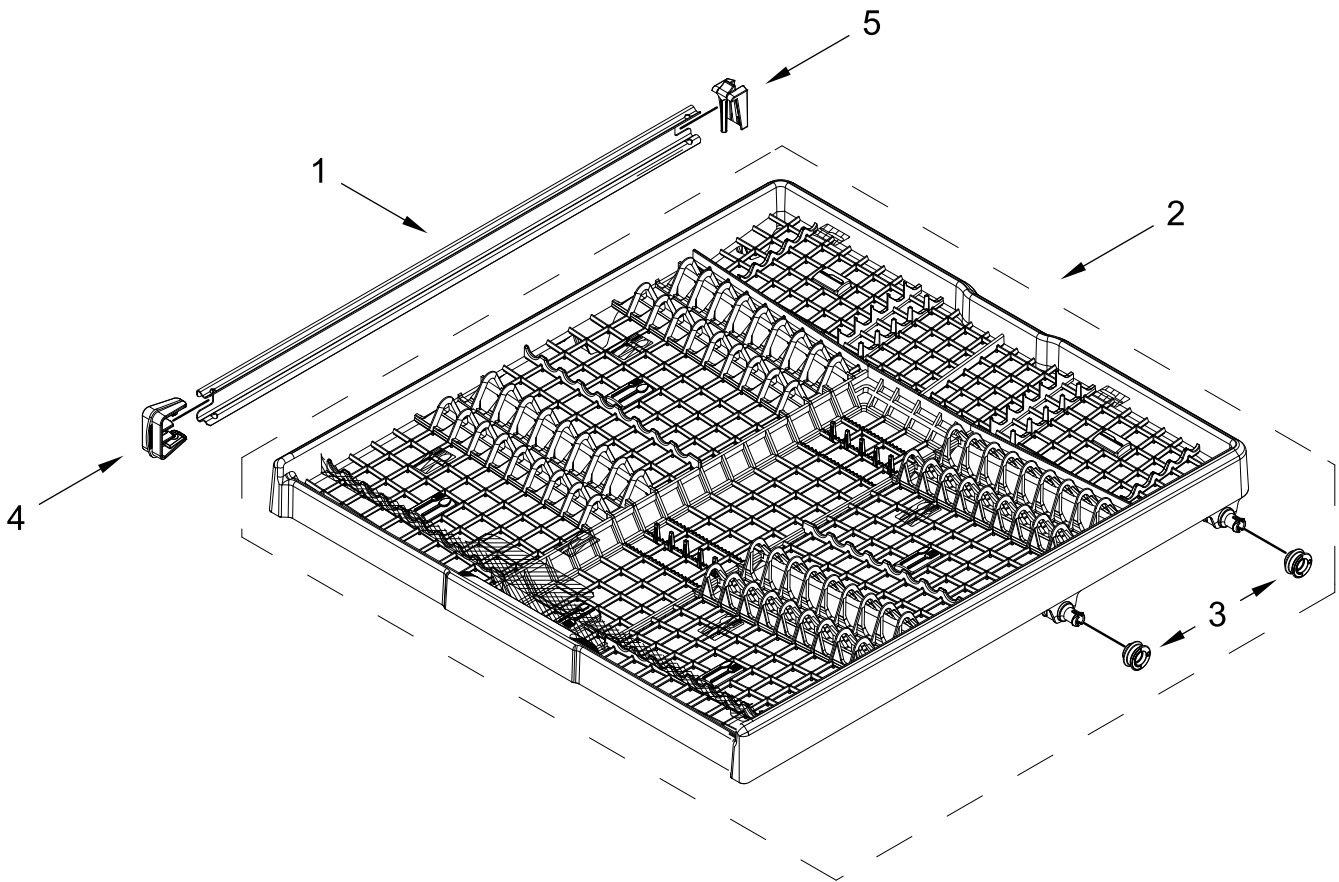

THIRD LEVEL RACK AND TRACK PARTS

THIRD LEVEL RACK AND TRACK PARTS

<u>Illus.</u> <u>No.</u>	<u>Part No.</u>	<u>Description</u>	<u>Illus.</u> <u>No.</u>	<u>Part No.</u>	<u>Description</u>	<u>Illus.</u> <u>No.</u>	<u>Part No.</u>	<u>Description</u>
1	W11441109	Track, Dishrack	3	W11048219	Wheel	4	W11084874	Track Stop, Front
2	W11507404	Rack, Third Level				5	W11084872	Track Stop, Rear