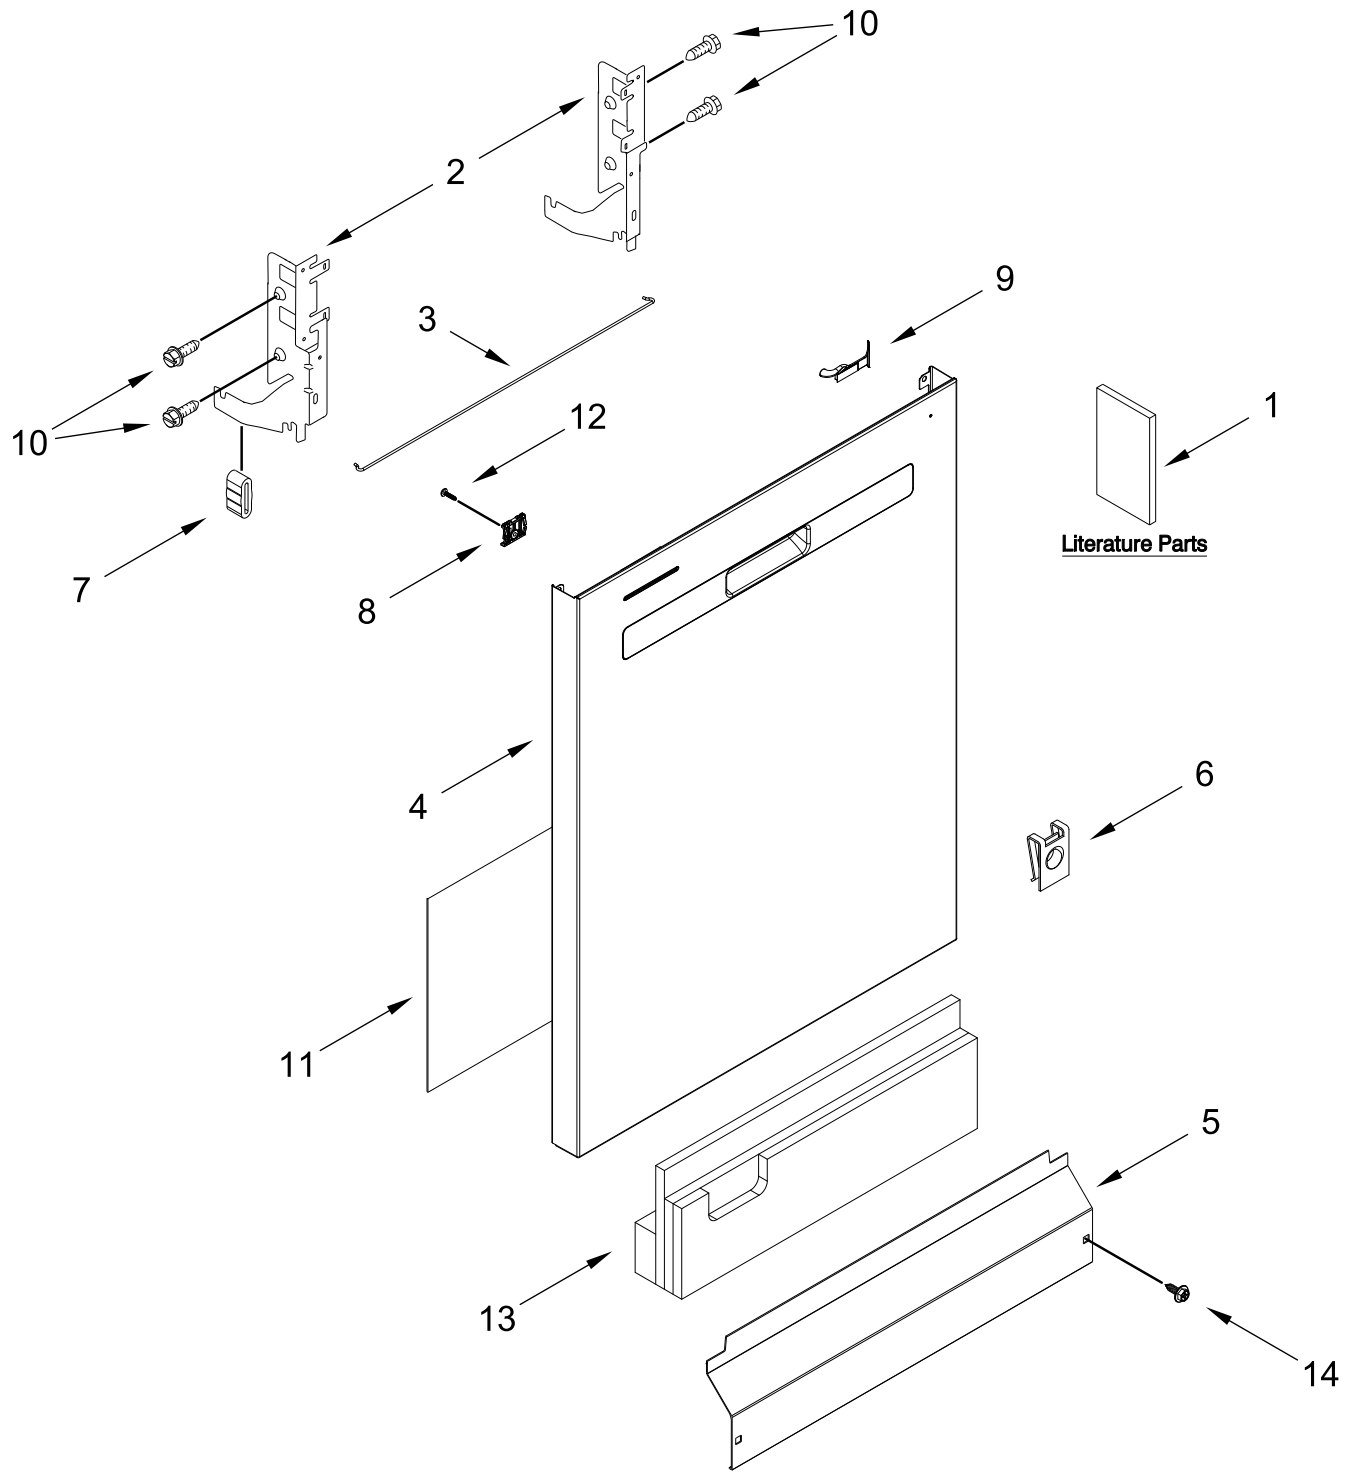

Dishwasher

MODELS:

WDP730HAMZ1 (Stainless)

DOOR AND PANEL PARTS

DOOR AND PANEL PARTS

<u>Illus. No.</u>	<u>Part No.</u>	<u>Description</u>	<u>Illus. No.</u>	<u>Part No.</u>	<u>Description</u>	<u>Illus. No.</u>	<u>Part No.</u>	<u>Description</u>
1		Literature Parts	4		Panel, Front (Includes 8 & 9)	8	W10692757	Barrel Nut, Front Panel
	W11650520	Energy Guide		W11528193	Stainless	9	W11504190	Light, Pipe
	W11532445	Owners Manual			Access Panel	10	3400071	Screw
	W11532444	Tech Sheet	5		(Includes Hardware)	11	W10315897	Insulation, Front Panel
2		Arm, Hinge		W10852733	Black	12	W10711884	Screw
	W11484017	Left Hand		W10853886	U-nut	13	W10519755	Insulation, Toe Panel
	W11484018	Right Hand	6			14	302868	Screw (Black)
3	W10803537	Stiffener, Door	7	8268961	Sleeve, Friction			

CONTROL PANEL AND LATCH PARTS

CONTROL PANEL AND LATCH PARTS

<u>Illus.</u> <u>No.</u>	<u>Part No.</u>	<u>Description</u>	<u>Illus.</u> <u>No.</u>	<u>Part No.</u>	<u>Description</u>	<u>Illus.</u> <u>No.</u>	<u>Part No.</u>	<u>Description</u>
1		Console Assembly	3	W10825369	Brace, Connector	6	W10653840	Latch Assembly (Includes Switch)
	W11589973	Black	4	W11669441	Control, Electronic			
2	W10825638	Box, Connector	5	W10348408	Screw	7	W10177098	Screw

INNER DOOR PARTS

INNER DOOR PARTS

<u>Illus.</u> <u>No.</u>	<u>Part No.</u>	<u>Description</u>	<u>Illus.</u> <u>No.</u>	<u>Part No.</u>	<u>Description</u>	<u>Illus.</u> <u>No.</u>	<u>Part No.</u>	<u>Description</u>
1	W10348409	Screw	5	W11648151	Vent Assembly w/ Fan	9	W11595231	Wiring Harness
2	W11050927	Seal, Console/Door	6	W11476843	Screw	10	W11510780	Duct, Vent
3	W11631034	Inner Door Assembly	7	W11531479	Deflector, Vent	11	W11184028	Gasket, Vent
4	W10920683	Door Bottom, Seal	8	W10620296	Dispenser Assembly			