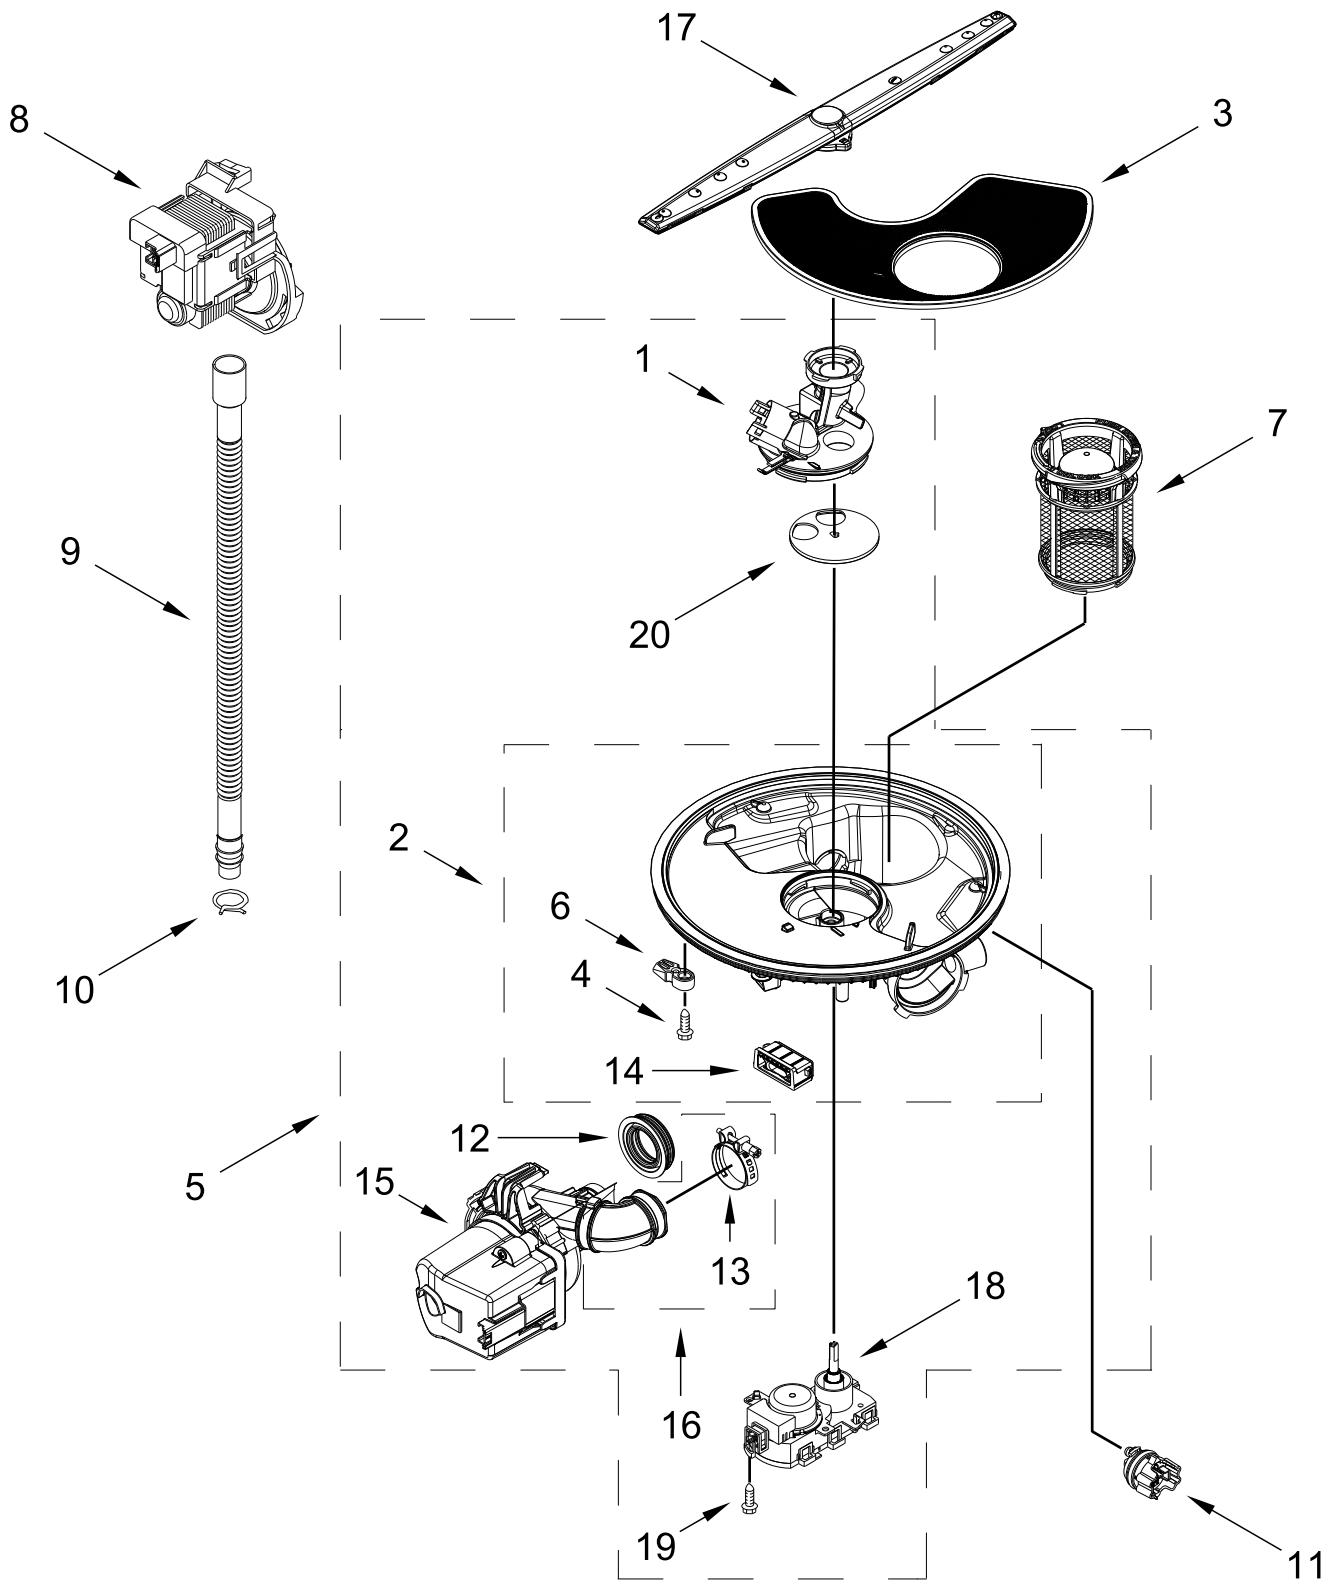

PUMP, WASHARM AND MOTOR PARTS

PUMP, WASHARM AND MOTOR PARTS

<u>Illus.</u> <u>No.</u>	<u>Part No.</u>	<u>Description</u>	<u>Illus.</u> <u>No.</u>	<u>Part No.</u>	<u>Description</u>	<u>Illus.</u> <u>No.</u>	<u>Part No.</u>	<u>Description</u>
1	W10455271	Cover, Outlet	8	W10724439	Pump, Drain	16	W10445975	Hose Assembly (Includes 2 Clamps)
2	W10455268	Sump With Seal (Also Order Items 12 & 16)	9	8269144	Hose, Drain	17	W10491331	Sprayarm
3	W10463906	Screen	10	370445	Clamp, Hose	18	W10910428	Motor, Diverter
4	W10348407	Screw	11	W11525024	Sensor, Temperature	19	9741232	Screw
5	W11525550	Sump & Motor Assembly	12	W11182008	Grommet	20	W10476221	Disc, Diverter
6	W10372113	Tab, Sump	13	8269146	Clamp, Hose			
7	W10789806	Filter Cup Assembly	14	W10195086	Motor, Isolator			
			15	W11521436	Motor (Also Order Items 12 & 16)