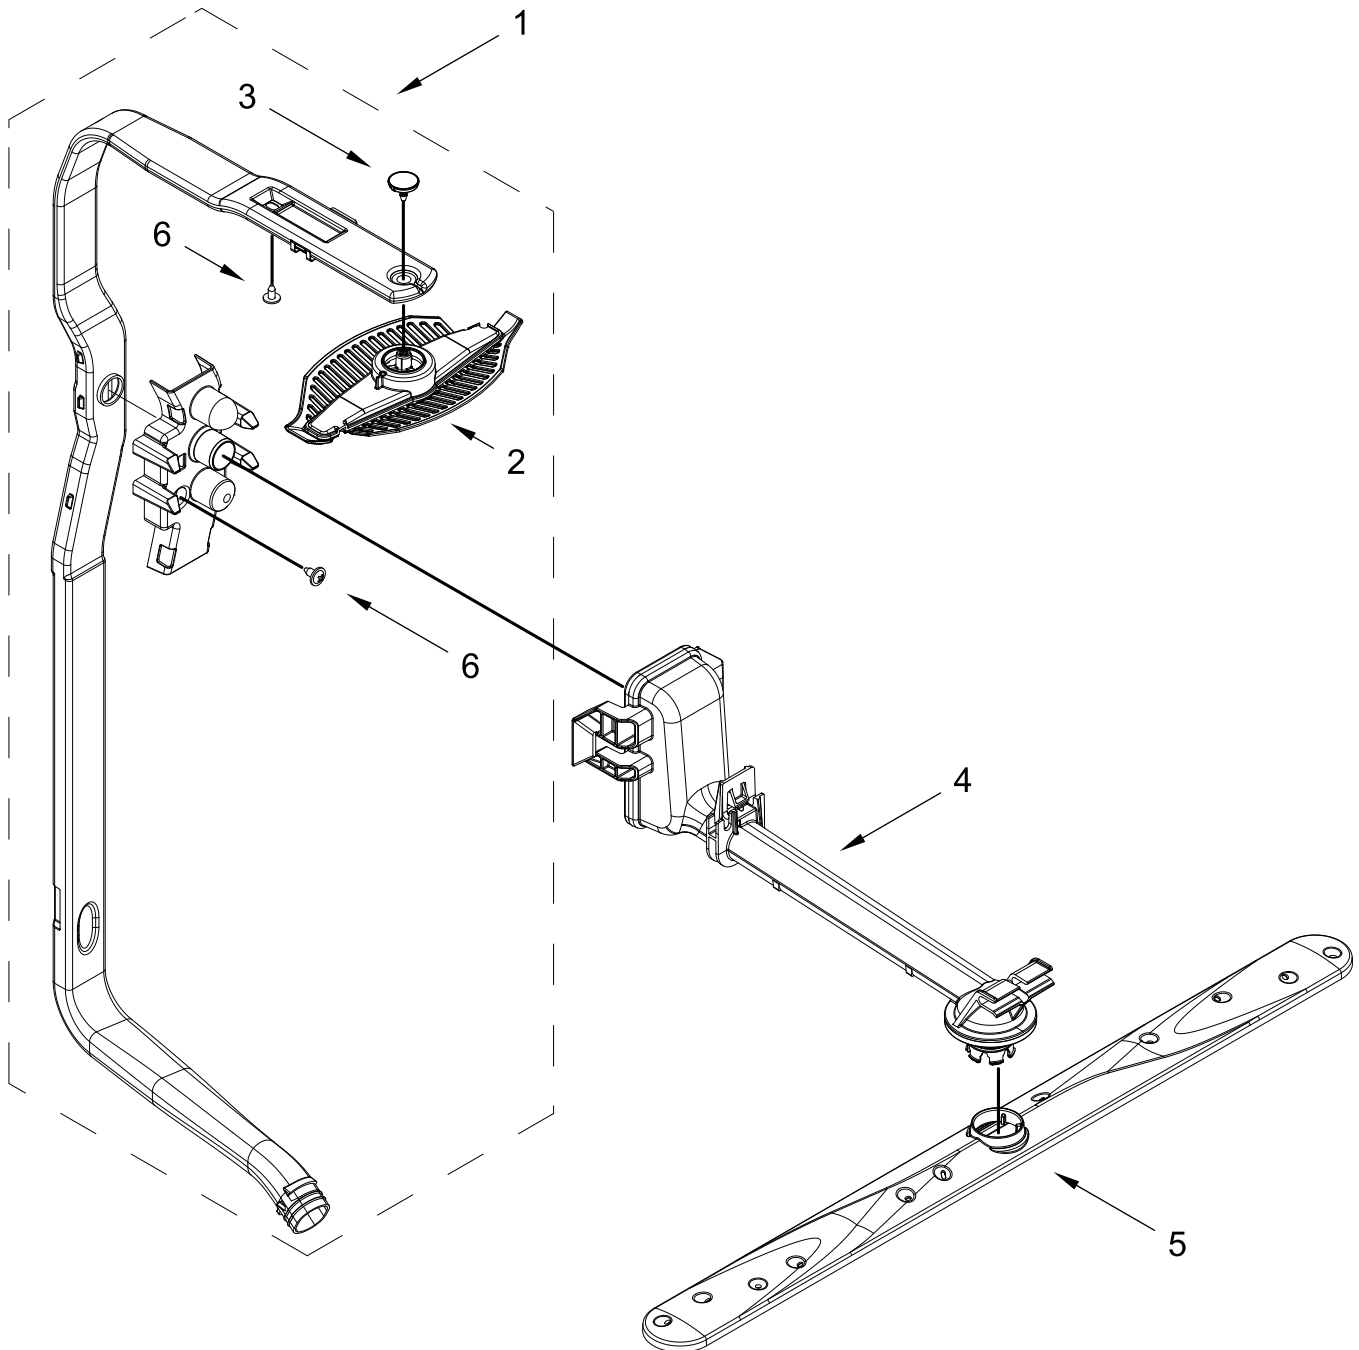

PUMP, WASHARM AND MOTOR PARTS

<u>Illus.</u> <u>No.</u>	<u>Part No.</u>	<u>Description</u>	<u>Illus.</u> <u>No.</u>	<u>Part No.</u>	<u>Description</u>	<u>Illus.</u> <u>No.</u>	<u>Part No.</u>	<u>Description</u>
1	W10455271	Cover, Outlet	8	W10724439	Pump, Drain	16	W10445975	Hose Assembly (Includes 2 Clamps)
2	W10455268	Sump With Seal (Also Order Items 12 & 16)	9	8269144	Hose, Drain	17	W10491331	Sprayarm
3	W10463906	Screen	10	370445	Clamp, Hose	18	W10910428	Motor, Diverter
4	W10348407	Screw	11	W11525024	Sensor, Temperature	19	9741232	Screw
5	W11525550	Sump & Motor Assembly	12	W11182008	Grommet	20	W10476221	Disc, Diverter
6	W10372113	Tab, Sump	13	8269146	Clamp, Hose			
7	W10789806	Filter Cup Assembly	14	W10195086	Motor, Isolator			
			15	W11521436	Motor (Also Order Items 12 & 16)			

UPPER WASH AND RINSE PARTS