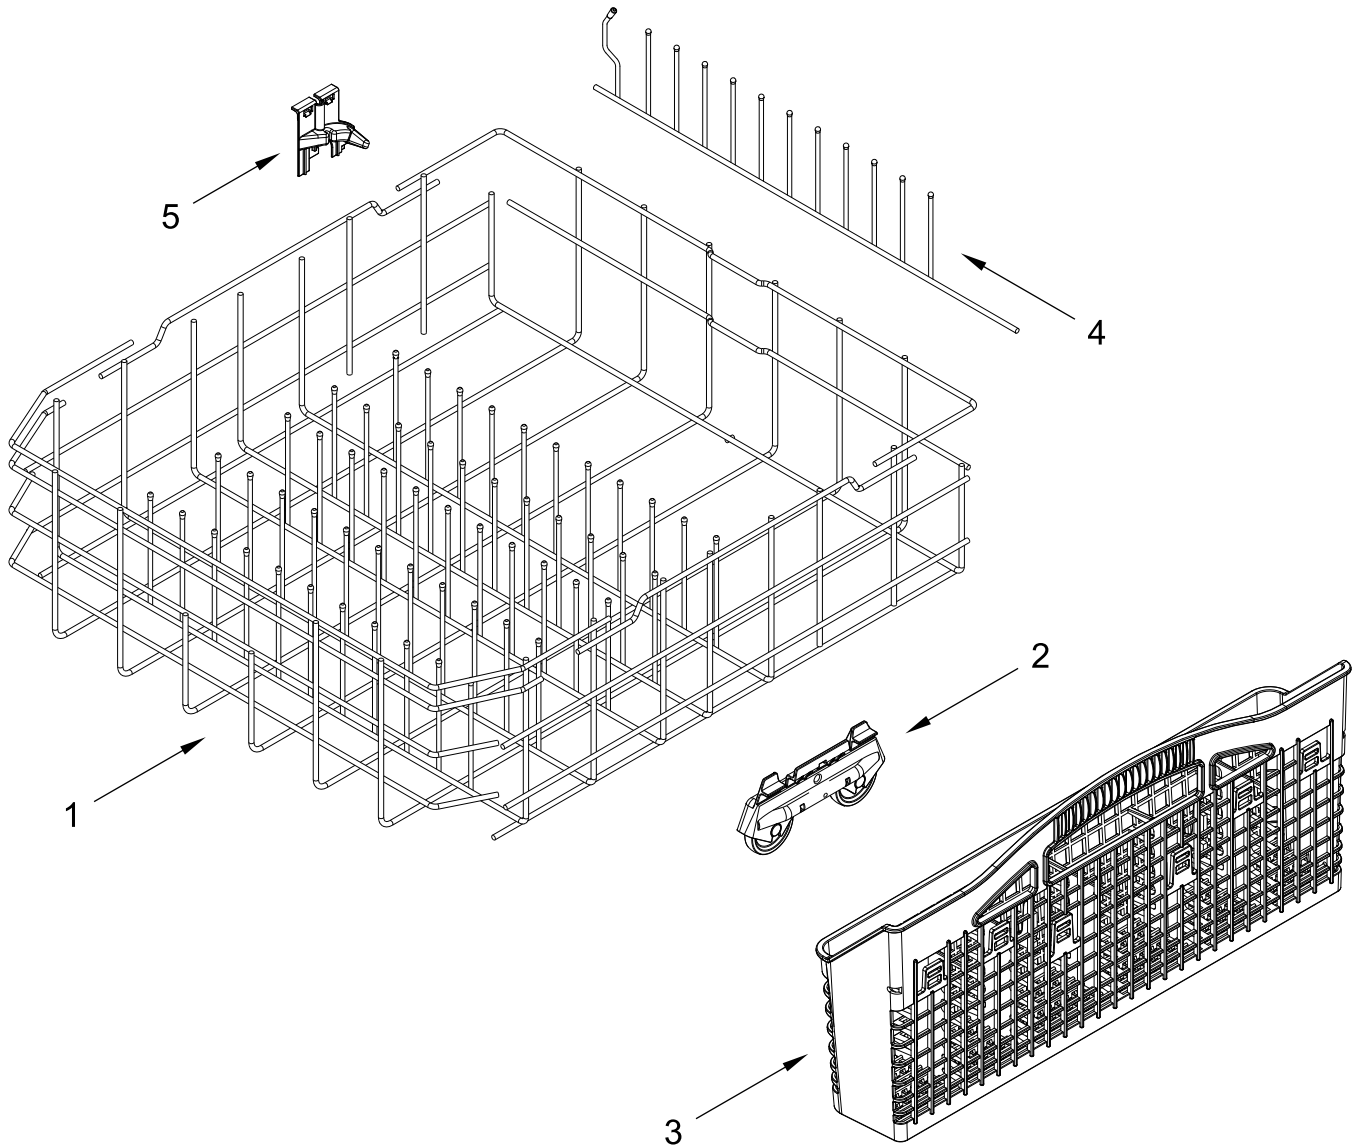

UPPER WASH AND RINSE PARTS

UPPER WASH AND RINSE PARTS

<u>Illus.</u> <u>No.</u>	<u>Part No.</u>	<u>Description</u>	<u>Illus.</u> <u>No.</u>	<u>Part No.</u>	<u>Description</u>	<u>Illus.</u> <u>No.</u>	<u>Part No.</u>	<u>Description</u>
1	W11499881	Feed Tube Assembly (Includes Items 2 & 3)	2	W11504677	Sprayarm, Third Level	4	W11533287	Manifold
			3	W11039888	Retainer	5	W11533286	Sprayarm, Upper
						6	W10165274	Screw

UPPER RACK AND TRACK PARTS

UPPER RACK AND TRACK PARTS

<u>Illus. No.</u>	<u>Part No.</u>	<u>Description</u>	<u>Illus. No.</u>	<u>Part No.</u>	<u>Description</u>
1	W10847876	Dishrack, Upper	7	W11267702	Button, Adjuster Arm
2	W11186528	Tine Row, Fold Down	8		Rack Adjuster
3	3385089	Track, Dishrack		W11503620	Left Hand
4	W10082860	Stop, Track (Non-Removable)		W11503619	Right Hand
5	W11179794	Positioner	9	3379676	Wheel
6	W11179753	Clip, Pivot	10	W11180178	Leveler, Adjuster Arm
			11	W11509750	Clip, Adjuster Arm

LOWER RACK PARTS

LOWER RACK PARTS

<u>Illus.</u> <u>No.</u>	<u>Part No.</u>	<u>Description</u>	<u>Illus.</u> <u>No.</u>	<u>Part No.</u>	<u>Description</u>	<u>Illus.</u> <u>No.</u>	<u>Part No.</u>	<u>Description</u>
1	W10525646	Dishrack, Lower	3	W10179397	Silverware Basket Assembly	4	W10056272	Tine Row, Fold Down
2	W10082868	Wheel & Transport Assembly				5	W10078215	Retainer, Tine Row Combo