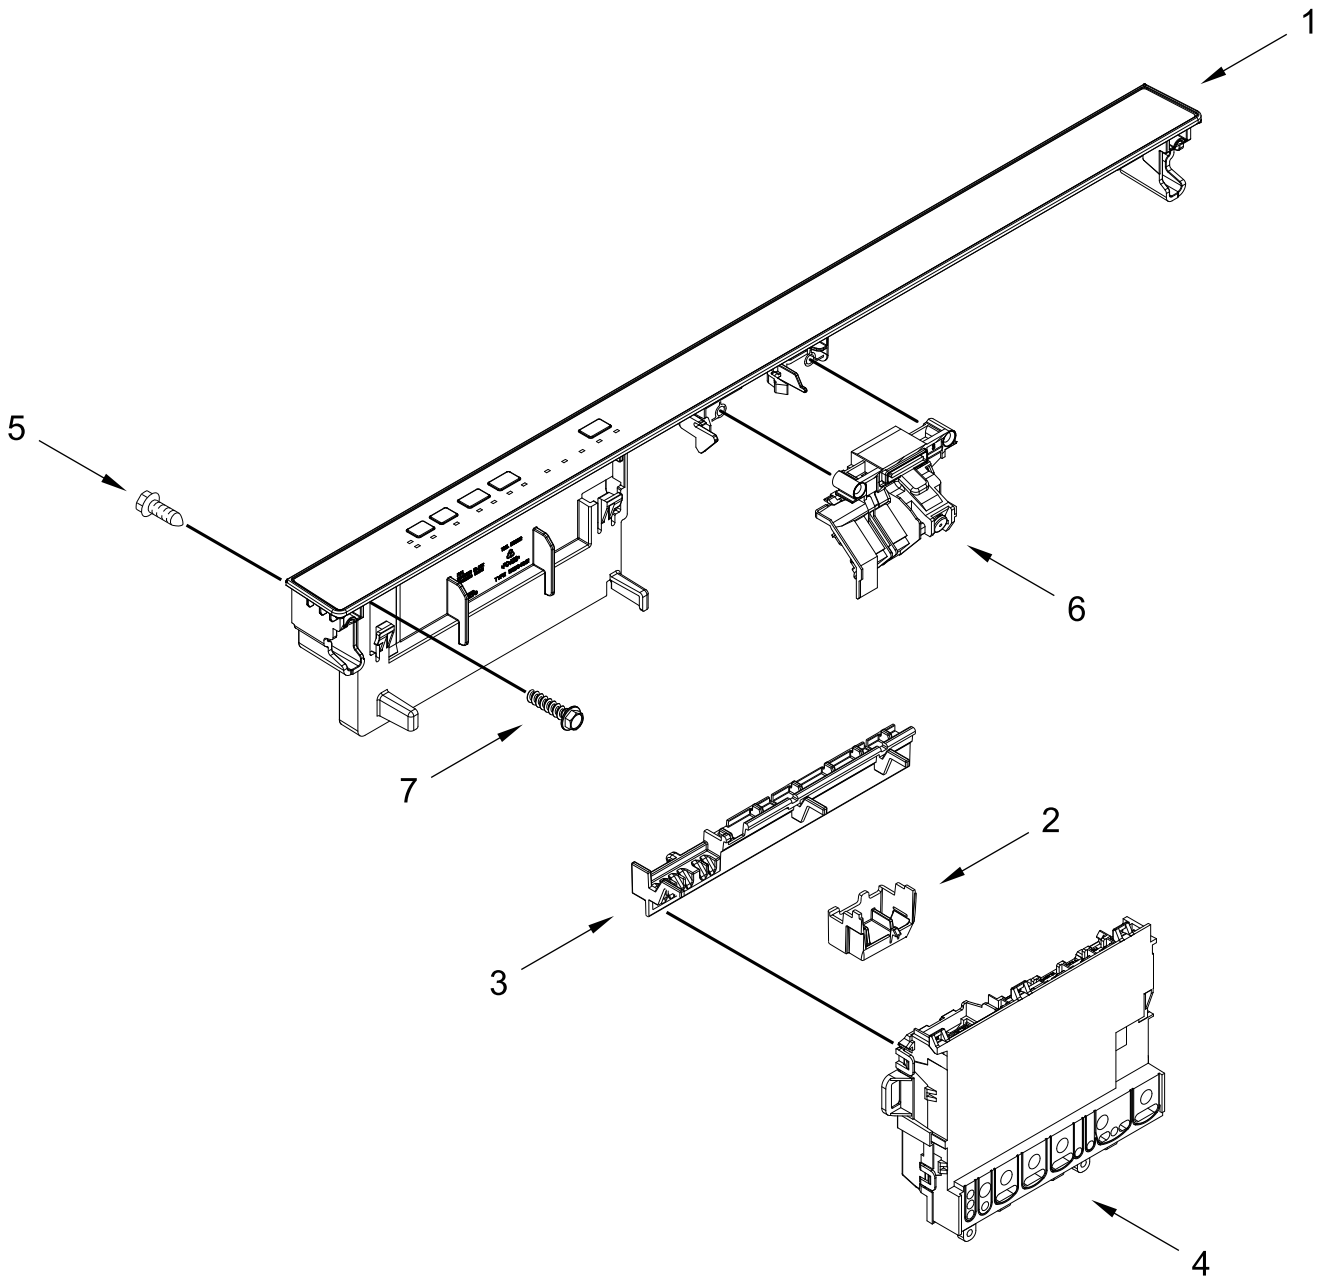

Dishwasher

MODELS:

WDP730HAMZ1 (Stainless)

DOOR AND PANEL PARTS

DOOR AND PANEL PARTS

<u>Illus. No.</u>	<u>Part No.</u>	<u>Description</u>	<u>Illus. No.</u>	<u>Part No.</u>	<u>Description</u>	<u>Illus. No.</u>	<u>Part No.</u>	<u>Description</u>
1		Literature Parts	4		Panel, Front (Includes 8 & 9)	8	W10692757	Barrel Nut, Front Panel
	W11650520	Energy Guide		W11528193	Stainless	9	W11504190	Light, Pipe
	W11532445	Owners Manual			Access Panel	10	3400071	Screw
	W11532444	Tech Sheet	5		(Includes Hardware)	11	W10315897	Insulation, Front Panel
2		Arm, Hinge		W10852733	Black	12	W10711884	Screw
	W11484017	Left Hand		W10853886	U-nut	13	W10519755	Insulation, Toe Panel
	W11484018	Right Hand	6			14	302868	Screw (Black)
3	W10803537	Stiffener, Door	7	8268961	Sleeve, Friction			

CONTROL PANEL AND LATCH PARTS

CONTROL PANEL AND LATCH PARTS

<u>Illus.</u> <u>No.</u>	<u>Part No.</u>	<u>Description</u>	<u>Illus.</u> <u>No.</u>	<u>Part No.</u>	<u>Description</u>	<u>Illus.</u> <u>No.</u>	<u>Part No.</u>	<u>Description</u>
1		Console Assembly	3	W10825369	Brace, Connector	6	W10653840	Latch Assembly (Includes Switch)
	W11589973	Black	4	W11669441	Control, Electronic			
2	W10825638	Box, Connector	5	W10348408	Screw	7	W10177098	Screw

INNER DOOR PARTS

INNER DOOR PARTS

<u>Illus.</u> <u>No.</u>	<u>Part No.</u>	<u>Description</u>	<u>Illus.</u> <u>No.</u>	<u>Part No.</u>	<u>Description</u>	<u>Illus.</u> <u>No.</u>	<u>Part No.</u>	<u>Description</u>
1	W10348409	Screw	5	W11648151	Vent Assembly w/ Fan	9	W11595231	Wiring Harness
2	W11050927	Seal, Console/Door	6	W11476843	Screw	10	W11510780	Duct, Vent
3	W11631034	Inner Door Assembly	7	W11531479	Deflector, Vent	11	W11184028	Gasket, Vent
4	W10920683	Door Bottom, Seal	8	W10620296	Dispenser Assembly			