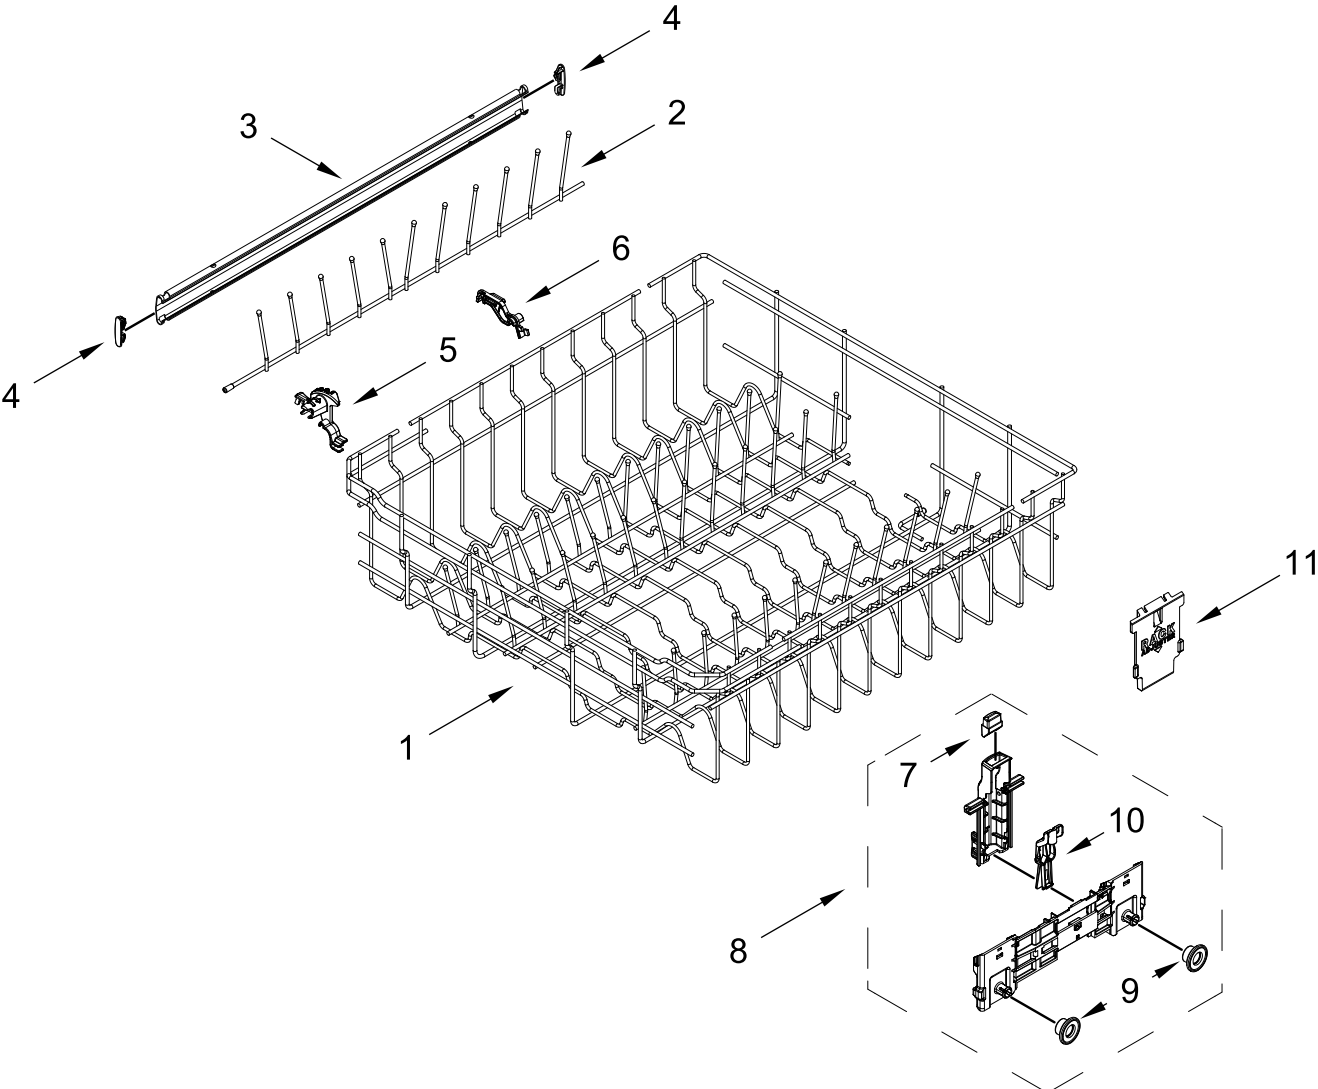

UPPER RACK AND TRACK PARTS

UPPER RACK AND TRACK PARTS

<u>Illus. No.</u>	<u>Part No.</u>	<u>Description</u>	<u>Illus. No.</u>	<u>Part No.</u>	<u>Description</u>
1	W10847876	Dishrack, Upper	7	W11267702	Button, Adjuster Arm
2	W11186528	Tine Row, Fold Down	8		Rack Adjuster
3	3385089	Track, Dishrack		W11503620	Left Hand
4	W10082860	Stop, Track (Non-Removable)		W11503619	Right Hand
5	W11179794	Positioner	9	3379676	Wheel
6	W11179753	Clip, Pivot	10	W11180178	Leveler, Adjuster Arm
			11	W11509750	Clip, Adjuster Arm