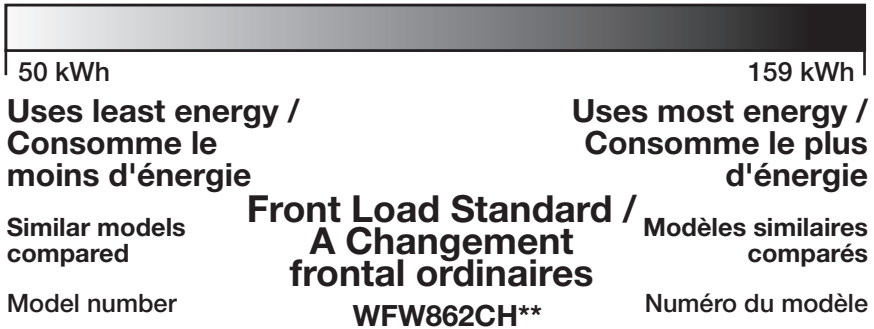

Compare ONLY to other labels with yellow numbers.
Labels with yellow numbers are based on the same test procedures.

Estimated Yearly Energy Cost (when used with an electric water heater)

\$18

137 kWh

Estimated Yearly Electricity Use

ftc.gov/energy

W11643154A

Canada

ENERGUIDE

Energy consumption / Consommation énergétique

137 kWh
per year / par année

This model / Ce modèle ▼

Removal of this label before first retail purchase is an offense (S.C. 1992, c. 36).
Enlever cette étiquette avant le premier achat au détail constitue une violation de la loi (L.C. 1992, ch. 36).