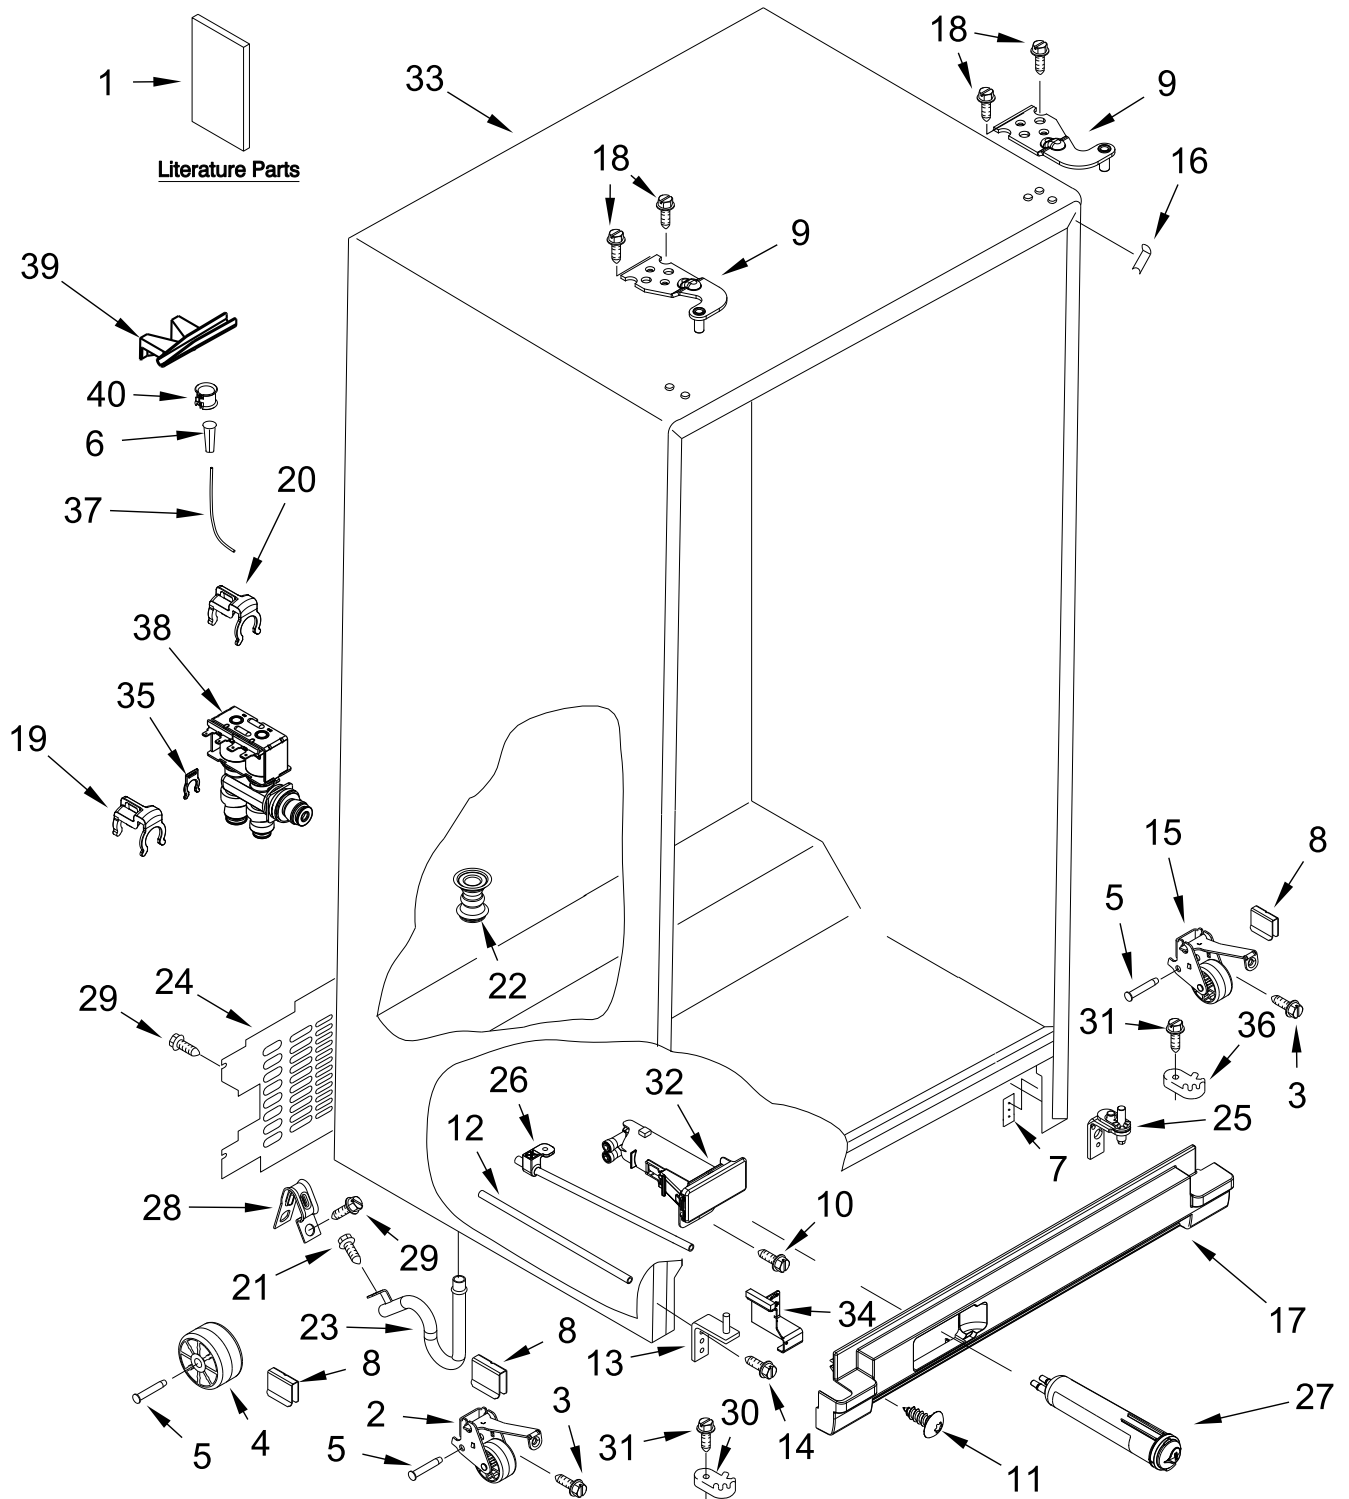

CABINET PARTS

CABINET PARTS

<u>Illus. No.</u>	<u>Part No.</u>	<u>Description</u>	<u>Illus. No.</u>	<u>Part No.</u>	<u>Description</u>	<u>Illus. No.</u>	<u>Part No.</u>	<u>Description</u>
1		Literature Parts	15		Assembly, Roller	29	W10141645	Screw
	W11484052	Use & Care Guide		W10304659	Right Hand	30	W11095731	Closer, Door (Freezer)
	W11212322	Tech Sheet	16		Filler, Wrapper	31	W10142234	Screw
	W11387676	Energy Guide		W11219639	White	32		Housing, Water Filter
2		Assembly, Roller		W11219641	Black		W11036340	White
	W10304660	Left Hand		W11219642	Grey		W11036341	Black
3	2152958	Screw	17		Grille		W11036338	Grey
4	2150304	Roller		W11226340	White	33		Cabinet (Not A Servicable Part)
5	2262072	Axle, Roller		W11226342	Black		W10897565	Assembly, Bracket
6	2181939	Insert, Tube		W11226338	Grey	34	W11175632	Locking Ring (1/4)
7	W11036715	Plate, Screw (Refrigerator)	18	W10290781	Screw, Hinge	35	W11175631	Locking Ring (5/16)
	W10904380	Plate, Screw (Freezer)	19	W11091654	Connector, Double Lock	36	W10905504	Closer, Lower Cam Door (Refrigerator)
8	W11087168	Clip, Roller	20	W11252188	Double Lock Ring (1/4)	37	W10357076	Tube, Water
9		Hinge, Top	21	489464	Screw	38	W11446818	Assembly, Filter Valve
	W11167022	Left Hand	22	W11424515	Fitting, Drain	39	W11376001	Chute, Water
	W11167023	Right Hand	23	W11404685	Extension, Drain Fitting	40	W10329003	Clamp, Tube
10	489500	Screw	24	W11305037	Assembly, Cover			
11	W10142283	Screw (White)	25	W11097327	Assembly, Bottom Hinge (Refrigerator - Also includes Door Cam)			
	W10308487	Screw (Black)						
	W10308489	Screw (Grey)						
12	W10900447	Tube, Filter Outlet	26	W10900449	Tube, Filter Inlet			
13	W11093938	Assembly, Bottom Hinge (Freezer)	27	W10735398	Filter, Water			
14	3400113	Screw	28	W11242280	Clamp, Power Cord