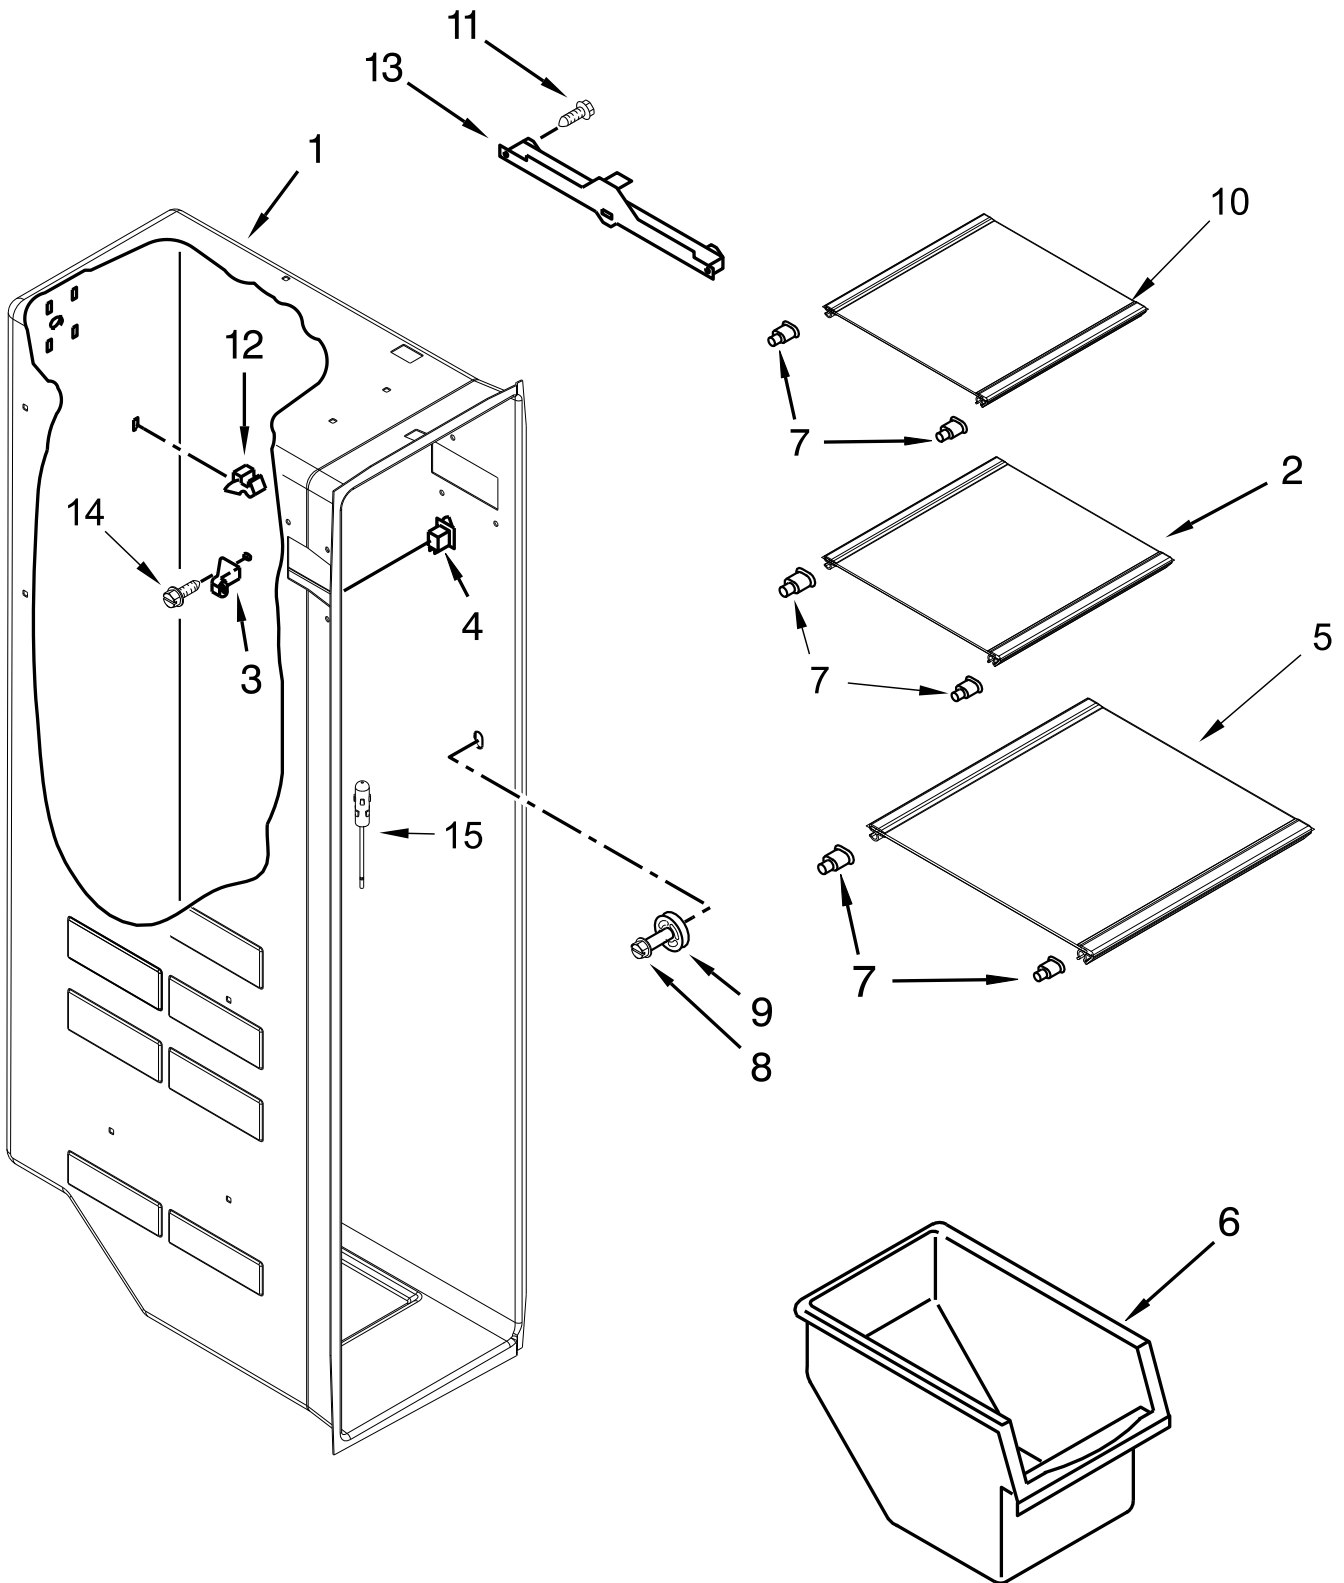

FREEZER LINER PARTS

FREEZER LINER PARTS

<u>Illus.</u> <u>No.</u>	<u>Part No.</u>	<u>Description</u>	<u>Illus.</u> <u>No.</u>	<u>Part No.</u>	<u>Description</u>	<u>Illus.</u> <u>No.</u>	<u>Part No.</u>	<u>Description</u>
1		Liner (Not A Serviceable Part)	7	W10130299	Cup, Shelf	13	W10845585	Slide, Ice Container (Left)
2	W11048567	Shelf, Glass	8	W10191954	Screw			
3	2196206	Stud, Support	9	2196208	Assembly, Stud		W10845583	Slide, Ice Container (Right)
4	W10847849	Switch, Light	10	W11048571	Shelf, Glass (Top)			
5	W11454958	Shelf, Glass (Bottom)	11	489100	Screw	14	3400893	Screw
6	W11427432	Bin, Freezer	12	2315163	Clip, Air Duct	15	W10384183	Thermistor