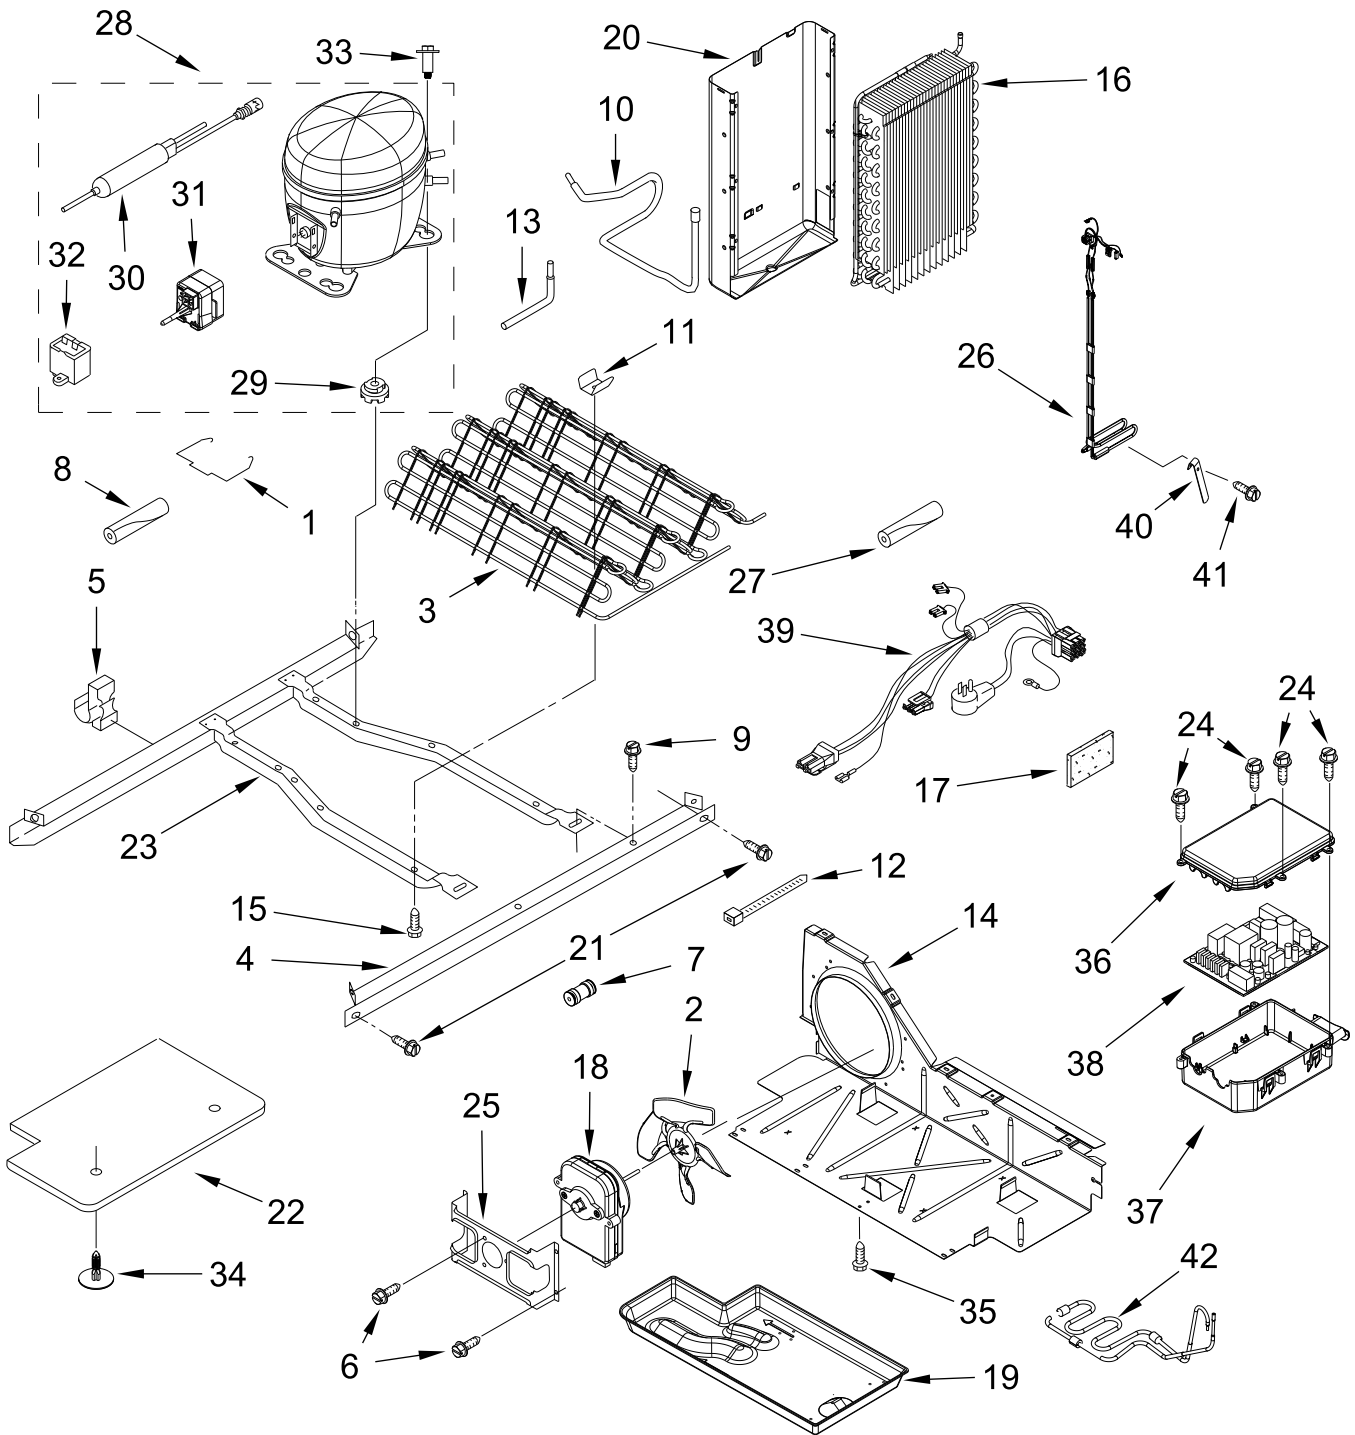

UNIT PARTS

UNIT PARTS

<u>Illus.</u> <u>No.</u>	<u>Part No.</u>	<u>Description</u>	<u>Illus.</u> <u>No.</u>	<u>Part No.</u>	<u>Description</u>	<u>Illus.</u> <u>No.</u>	<u>Part No.</u>	<u>Description</u>
1	W11495051	Strap, Bale	17	2169104	Insulation, Sound Deadening	30	W10805035	Drier (Service Drier Without Dye)
2	2225834	Blade, Fan						
3	W10904626	Assembly, Condenser (Also Order the Following Lokring Parts)	18	W10522629	Motor, Condenser Fan			(Also Order the Following Lokring Parts)
	W11506623	5 NK MS 00 (High Side to Condenser)	19	W10897557	Tray, Evaporator		W11504433	6/4 NR MS 00 (Heat Loop to Drier)
	W11504445	5/4 NR MS 00 (Suction Line to Condenser)	20	W11400740	Assembly, Heat Shield and Drain Pan		W11504447	5/1.8 NR MS 00 (Capillary Tube to Drier)
4	W10900442	Rail, Unit Mounting	21	489340	Bolt	31	W11359381	Device, Combination Start (Start Relay and Overload)
5	2326941	Clip, Wire	22	W10897560	Assembly, Unit Cover (Bottom)			
6	8533993	Screw	23	W10900446	Frame, Unit Mounting (Includes Unit Mounting Rail)			
7	W10271541	Connector, Union	24	8533859	Screw	32	W10590083	Capacitor
8	2161302	Sleeve	25	2181929	Bracket, Fan Mounting	33	W10476309	Screw
9	489427	Screw	26	W11573118	Assembly, Defrost Heater and Evaporator Fan Harness (Includes Thermal Fuse)	34	489396	Clip
10	W11386791	Tube, Suction	27	2264838	Sleeve	35	489464	Screw
11	2311725	Clip, Condenser	28	W11369198	Compressor (Also Order the Following Lokring Parts)	36	W10313215	Cover, Electronic Control
12	2263990	Tie, Wire				37	2323186	Box, Control
13	2325479	Tube, Process				38	W11321508	Control, Electronic
14	W10897567	Baffle, Air		W11504415	8.5/8 NR MS 00 (Suction Tube to Compressor)	39	W11383261	Assembly, Unit Wire
15	8281232	Screw				40	W11399989	Heat Probe
16	W11357918	Evaporator (Also Order the Following Lokring Parts)		W11504431	7/5 NR MS 00 (High Pressure Side to Compressor)	41	489478	Screw
	W11504449	4/2 NR AL 00 (Capillary Tube to Evaporator)		W11506619	8 NK MS 00 (Process Tube to Compressor)	42	W11502743	Assembly, Precooler Formed REFRIGERANT CHARGE 68 grams (R600a)
	W11506619	8 NK MS 00 (Suction Line to Evaporator)	29	W10806346	Grommet, Compressor