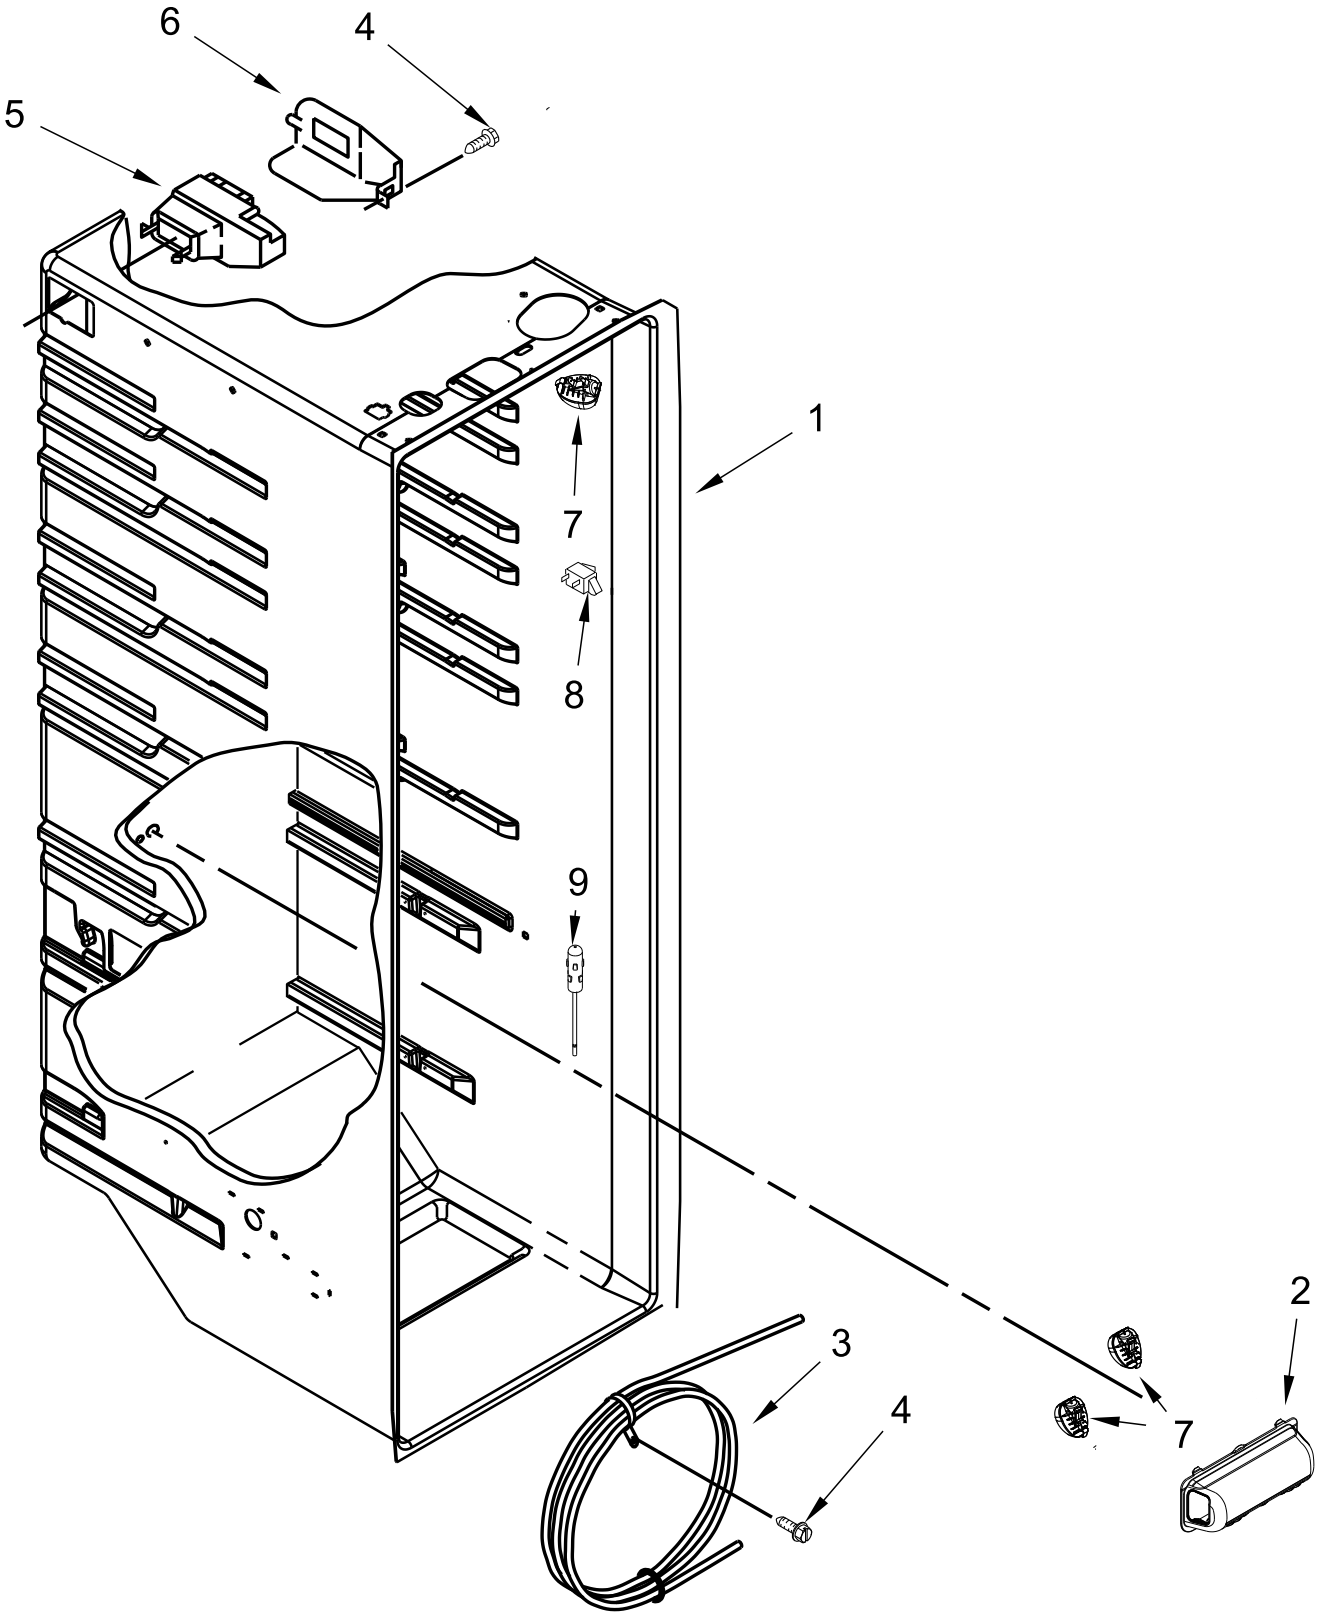

REFRIGERATOR LINER PARTS

REFRIGERATOR LINER PARTS

<u>Illus.</u> <u>No.</u>	<u>Part No.</u>	<u>Description</u>	<u>Illus.</u> <u>No.</u>	<u>Part No.</u>	<u>Description</u>	<u>Illus.</u> <u>No.</u>	<u>Part No.</u>	<u>Description</u>
1		Liner (Not A Serviceable Part)	4	W10141518	Screw	7	W11549780	Light Module, LED
2	W10166130	Lens, Light (Includes Gasket)	5	W11204060	Assembly, Air Diffuser (Includes RC & FC Thermistors)	8	W10847853	Switch, Light
3	W11531179	Tubing, Water Reservoir	6	W11048608	Cover, Air Diffuser	9	W10384183	Thermistor