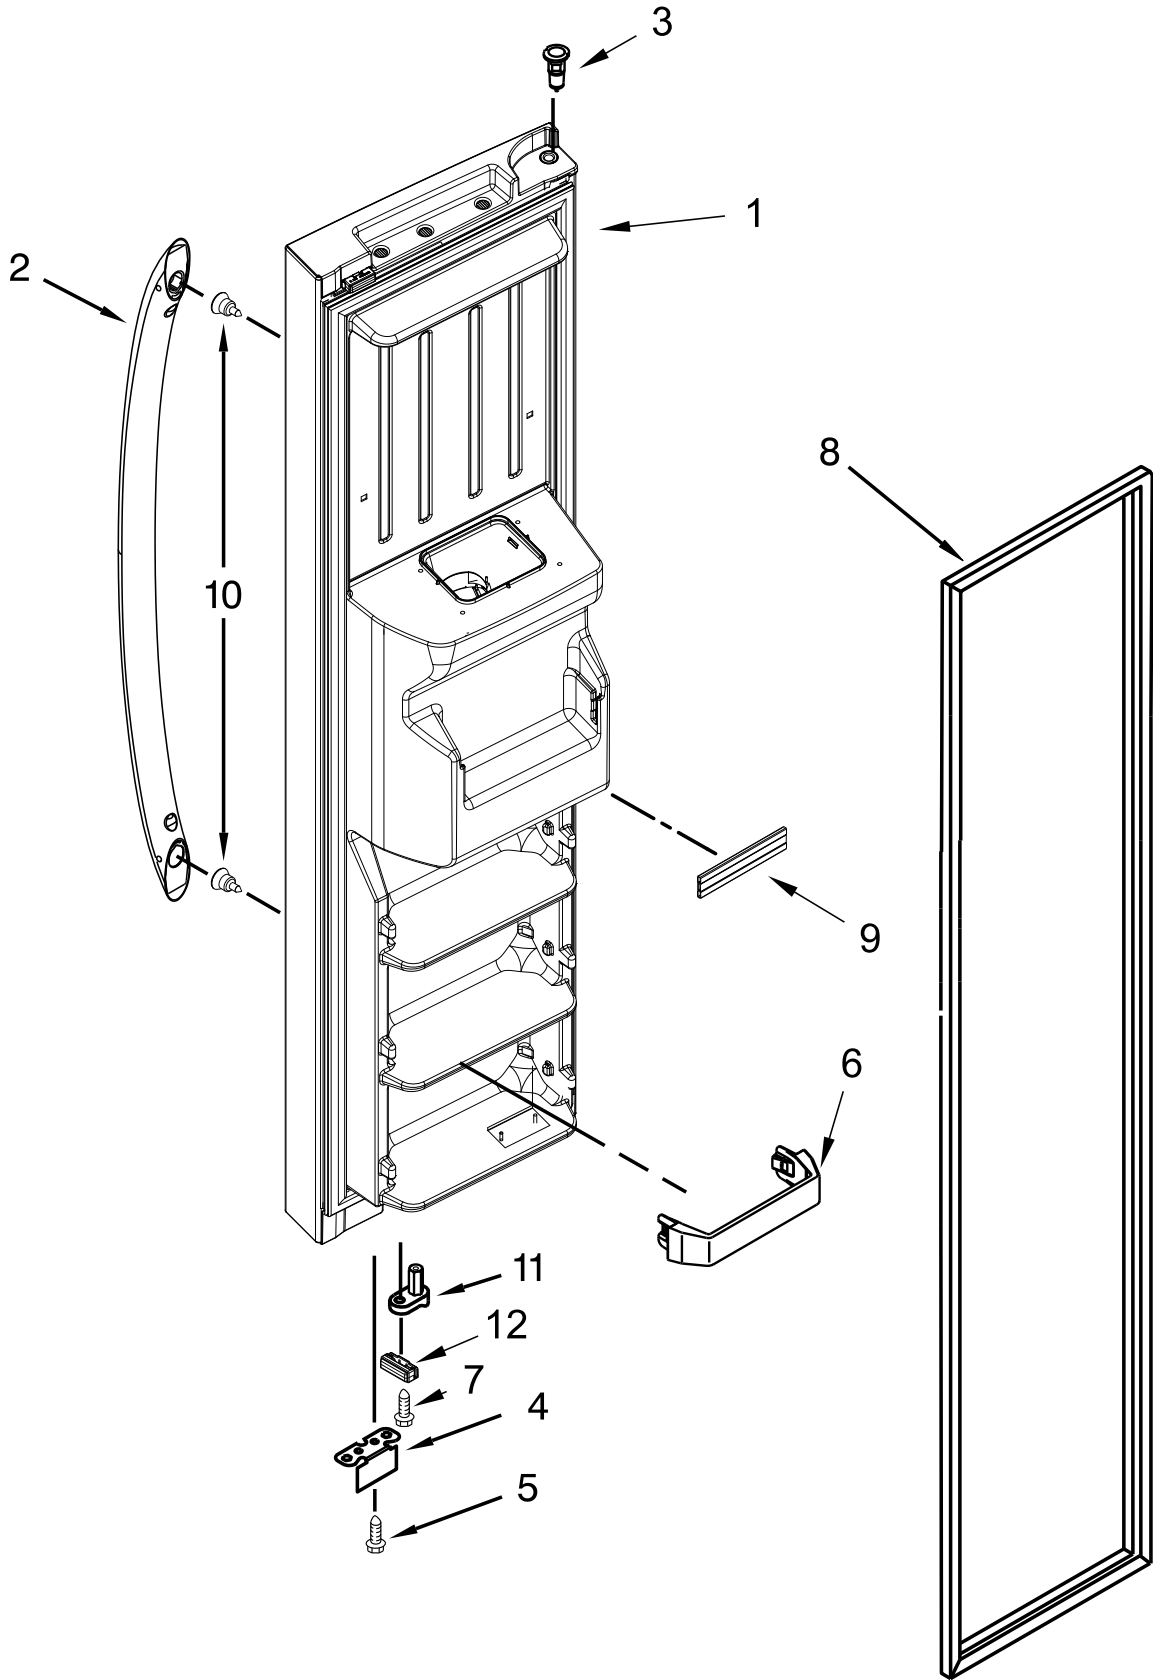

FREEZER DOOR PARTS