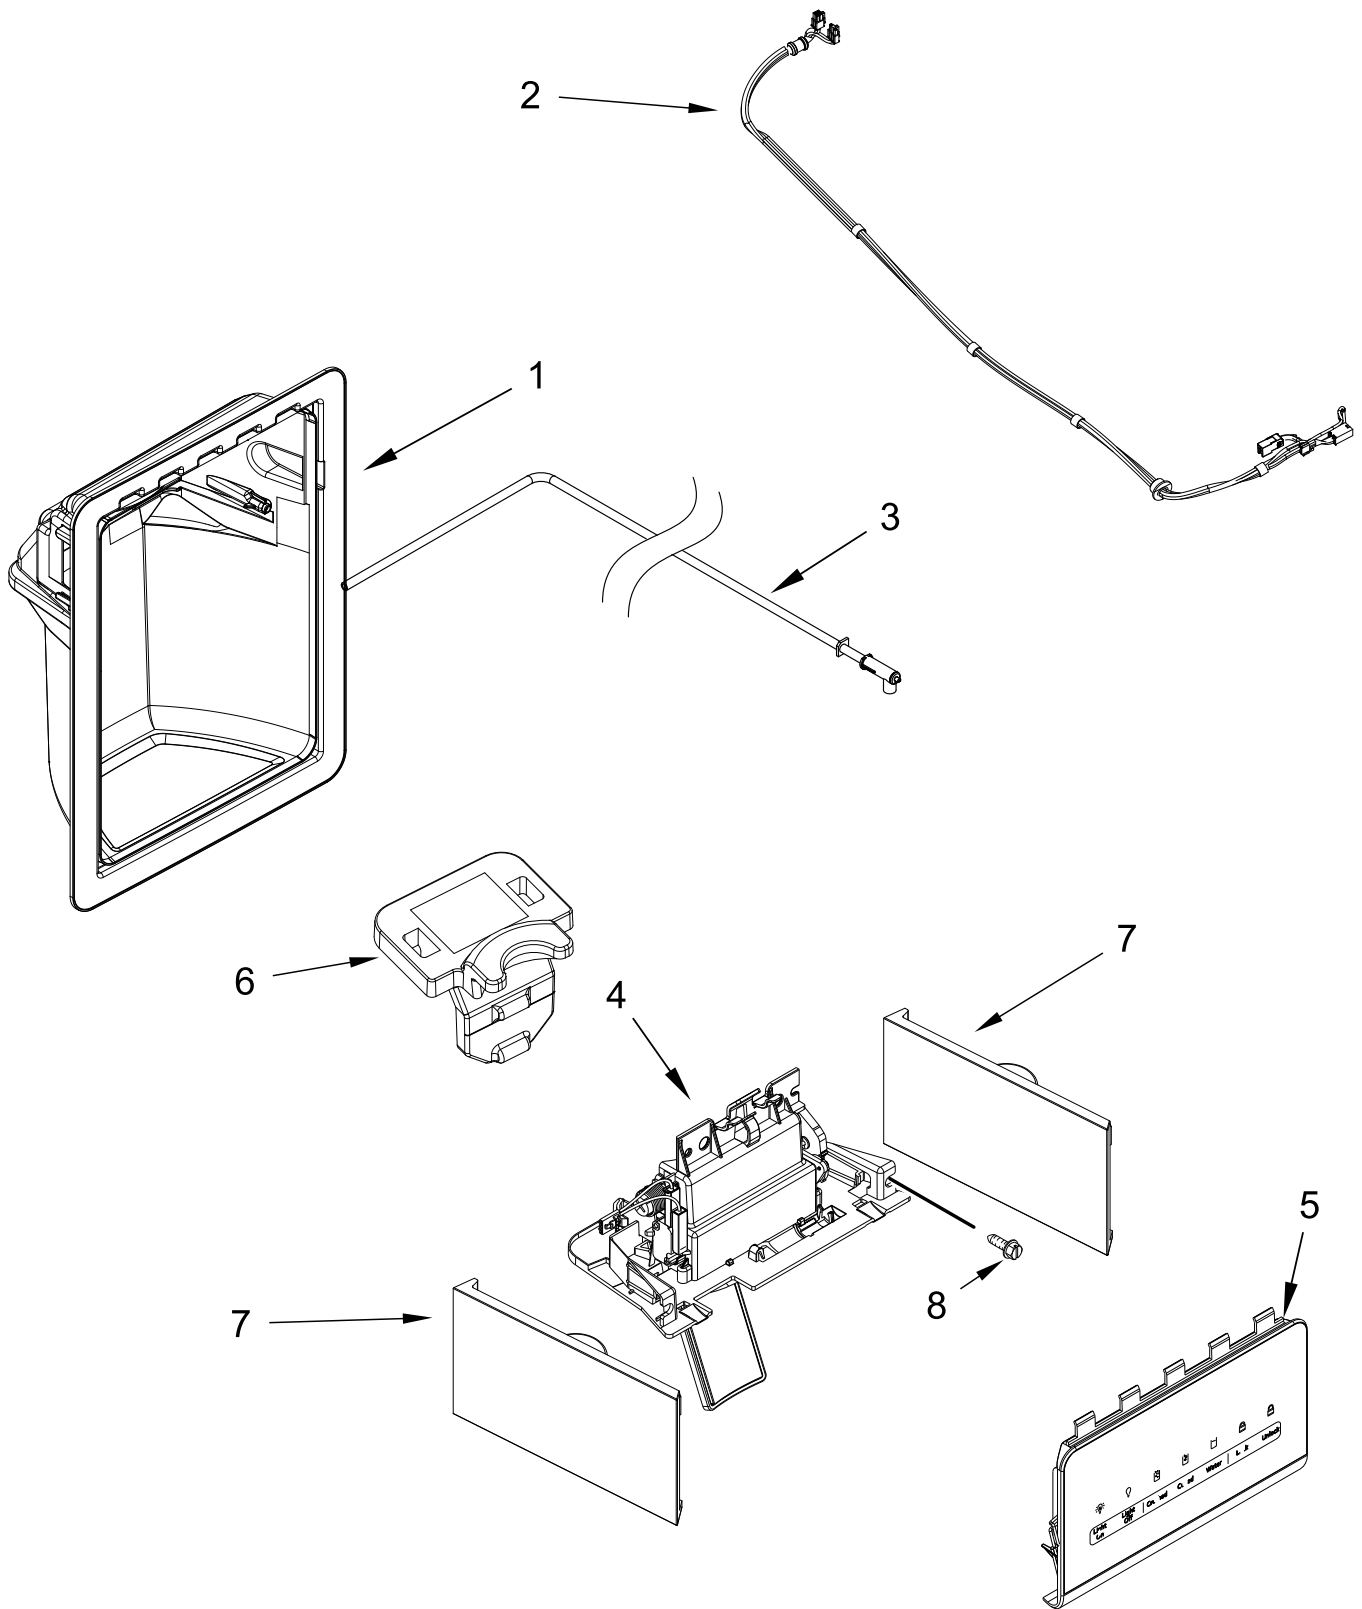

DISPENSER PARTS

DISPENSER PARTS

<u>Illus. No.</u>	<u>Part No.</u>	<u>Description</u>	<u>Illus. No.</u>	<u>Part No.</u>	<u>Description</u>	<u>Illus. No.</u>	<u>Part No.</u>	<u>Description</u>
1		Housing, Dispenser (Not Serviced)	5		Assembly, User Interface (Includes Light Feature)	7		Cover, Dispenser Front
2	W10913117	Harness, Wire		W11456119	Black		W11183318	White (Left Hand)
3	W10898317	Assembly, Water Fitting	6	W11039857	Retainer, Separator Hose		W11183314	White (Right Hand)
4		Assembly, Separator					W11183317	Black (Left Hand)
	W11355296	White					W11183313	Black (Right Hand)
	W11355295	Black				8	8281163	Screw (Stainless)
	W11355294	Grey