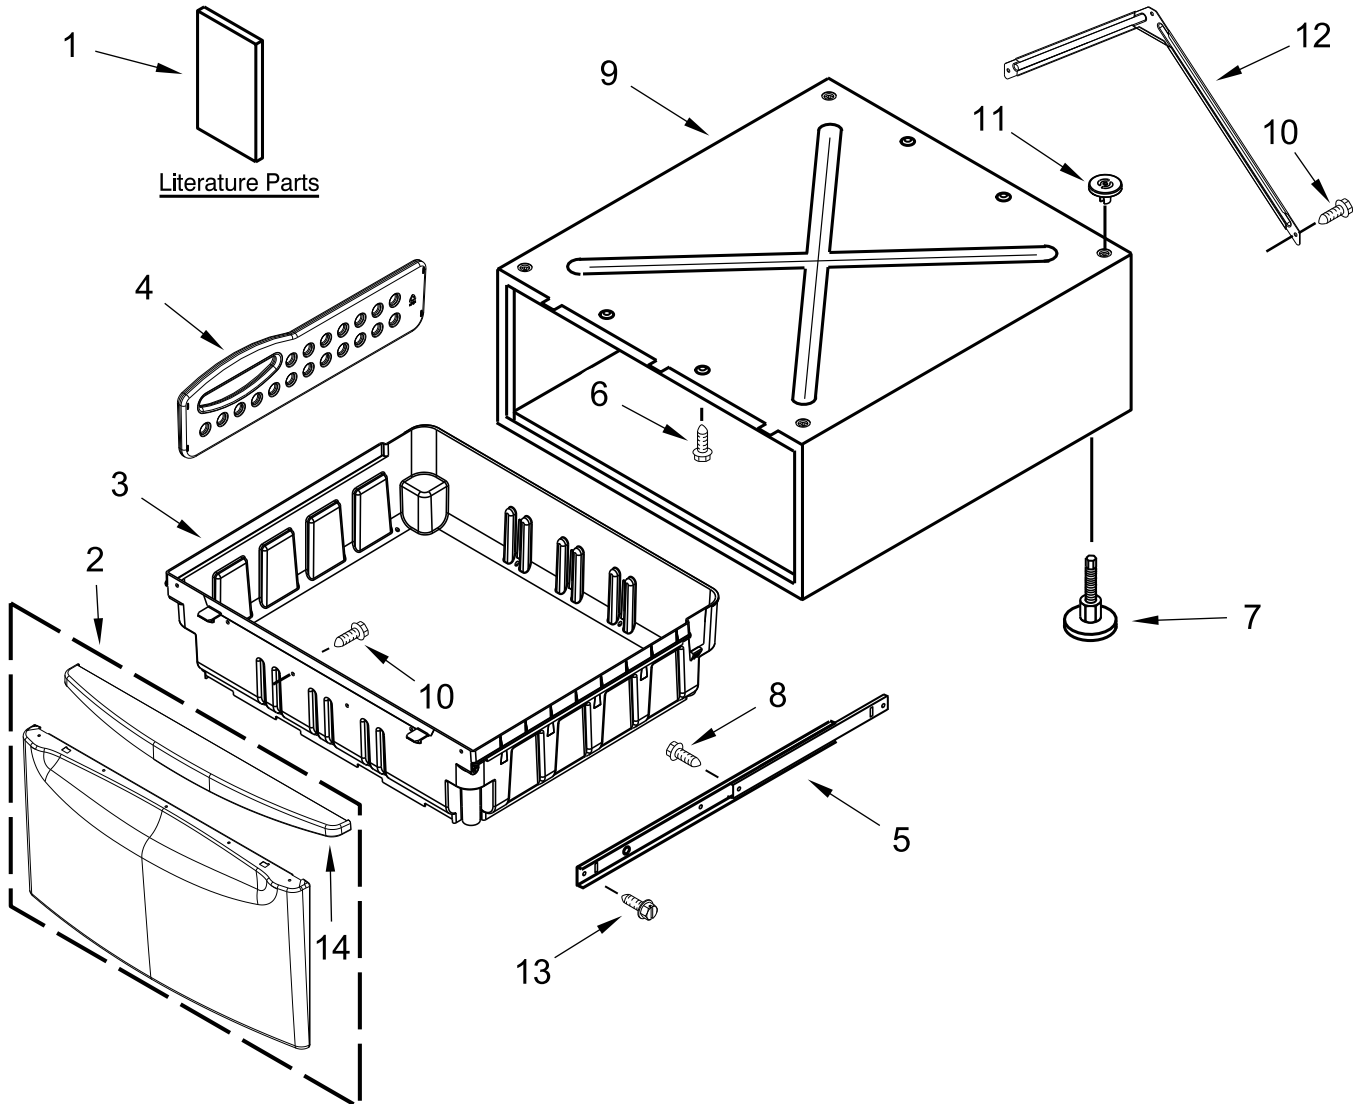

PEDESTAL

MODELS:

XHPC155MBK0 (Volcano Black)

CABINET PARTS

CABINET PARTS

<u>Illus. No.</u>	<u>Part No.</u>	<u>Description</u>	<u>Illus. No.</u>	<u>Part No.</u>	<u>Description</u>
1		Literature Parts	13	9740849	Screw
	W10347252	Installation Instructions	14	W10243437	Handle, Drawer
2		Drawer Front Assembly			FOLLOWING PARTS NOT ILLUSTRATED
	W11590912	Black			PAINT, TOUCH-UP (1/2oz.)
3	W10844597	Drawer Bin		72017	White
4	W10189999	Divider, Drawer		W10225138	Anthracite
5	8578394	Slide Assembly		W10268217	Mercury Silver
6	W10346892	Screw			PAINT, PRESSURIZED SPRAY (12 oz.)
7	8563585	Foot, Leveling			
8	3388228	Screw		350930	White
9		Cabinet (Not Serviced)		285006	Black
10	W10213953	Screw		350938	Gray Primer
11	8537982	Pad			
12	W10169550	Brace, Rear			