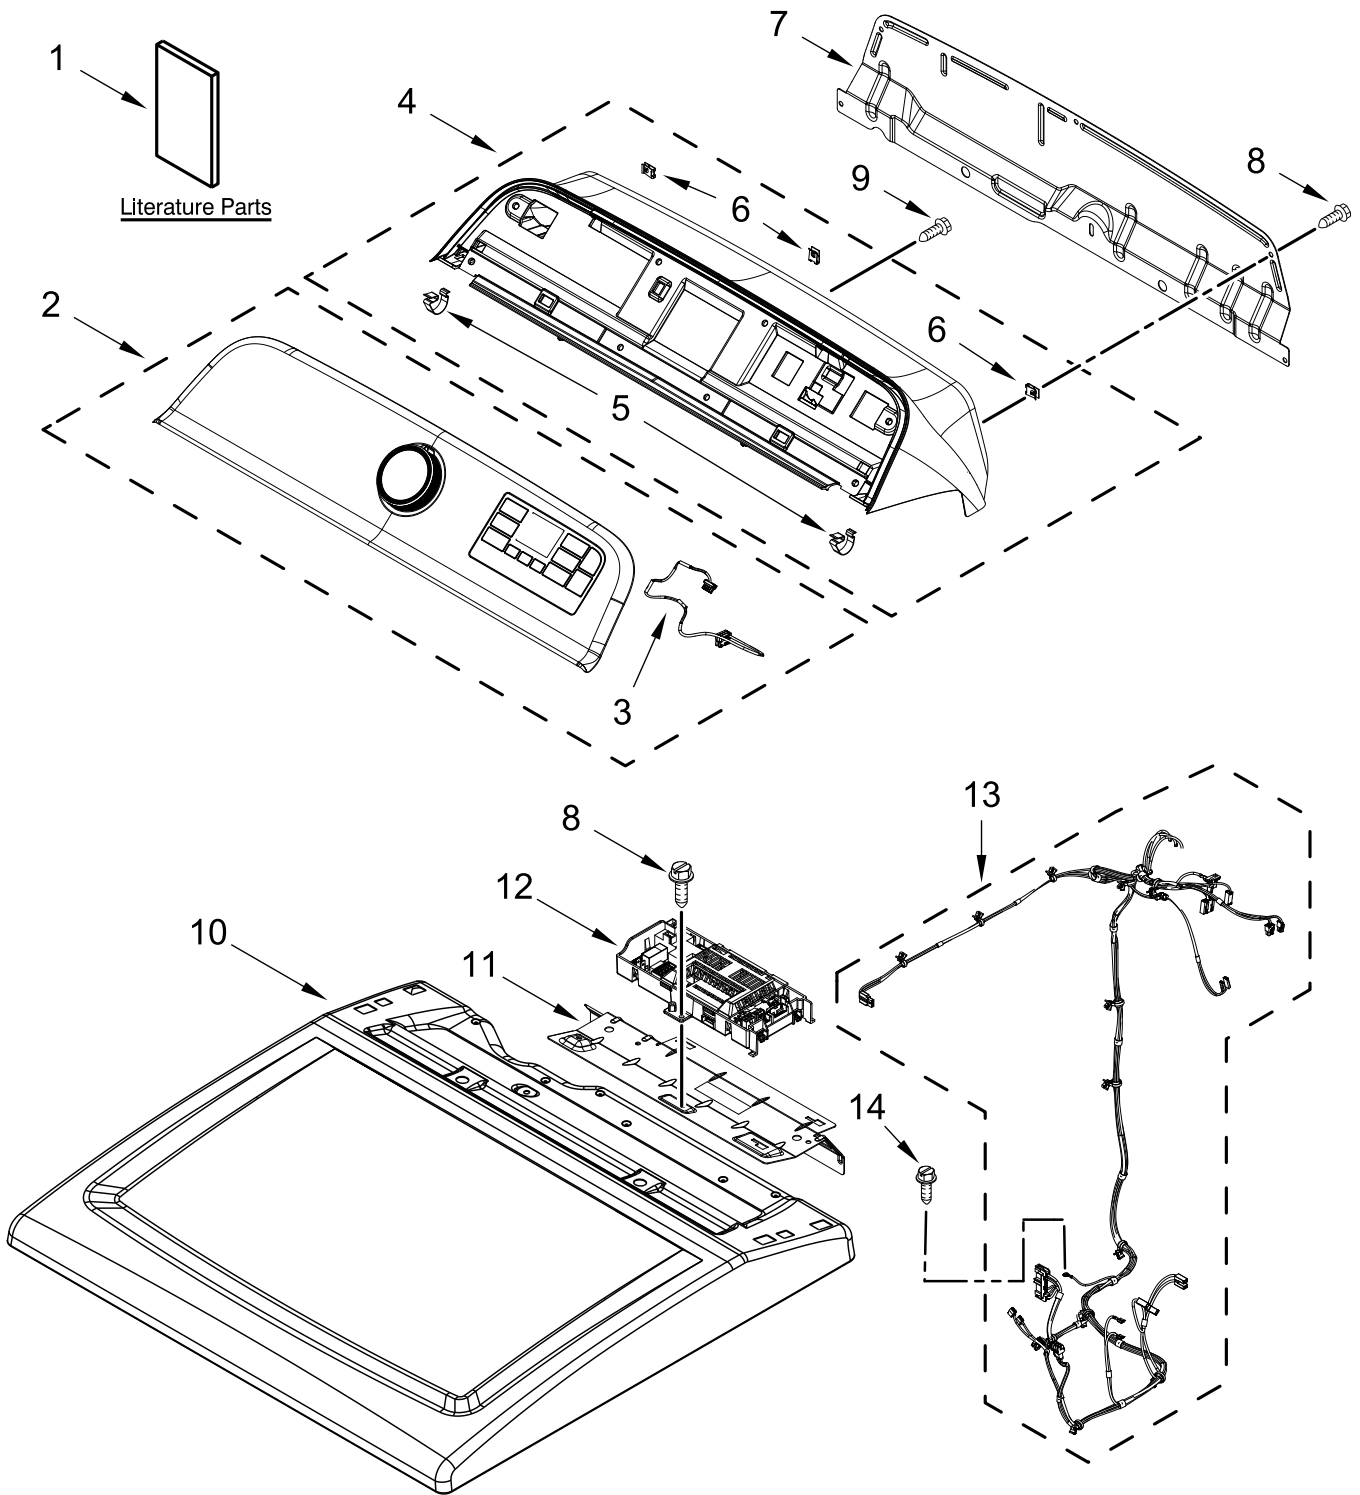

GAS DRYER

MODELS:

MGD7230HW1 (White)

MGD7230HC1 (Chrome Shadow)

TOP AND CONSOLE PARTS

TOP AND CONSOLE PARTS

<u>Illus. No.</u>	<u>Part No.</u>	<u>Description</u>	<u>Illus. No.</u>	<u>Part No.</u>	<u>Description</u>	<u>Illus. No.</u>	<u>Part No.</u>	<u>Description</u>
1		Literature Parts	4		Console	10		Top
	W11268643	Installation Instructions		W11127506	White		W10260246	White
	W11175222	Tech Sheet		W11128046	Chrome Shadow		W10458665	Chrome Shadow
	W11175228	Quick Start Guide	5	8312709	Clip, Console	11	W10896068	Bracket, Electronic Control
2	W11164011	Assembly, Console Fascia (Complete)	6	W10298336	Nut, "U"	12	W11464516	Appliance Control Unit (ACU)
3	W11164276	Harness, User Interface (HMI)	7	W11259799	Panel, Rear Console	13	W11459149	Harness, Main Wiring
			8	3390647	Screw	14	359625	Screw
			9	9740848	Screw			