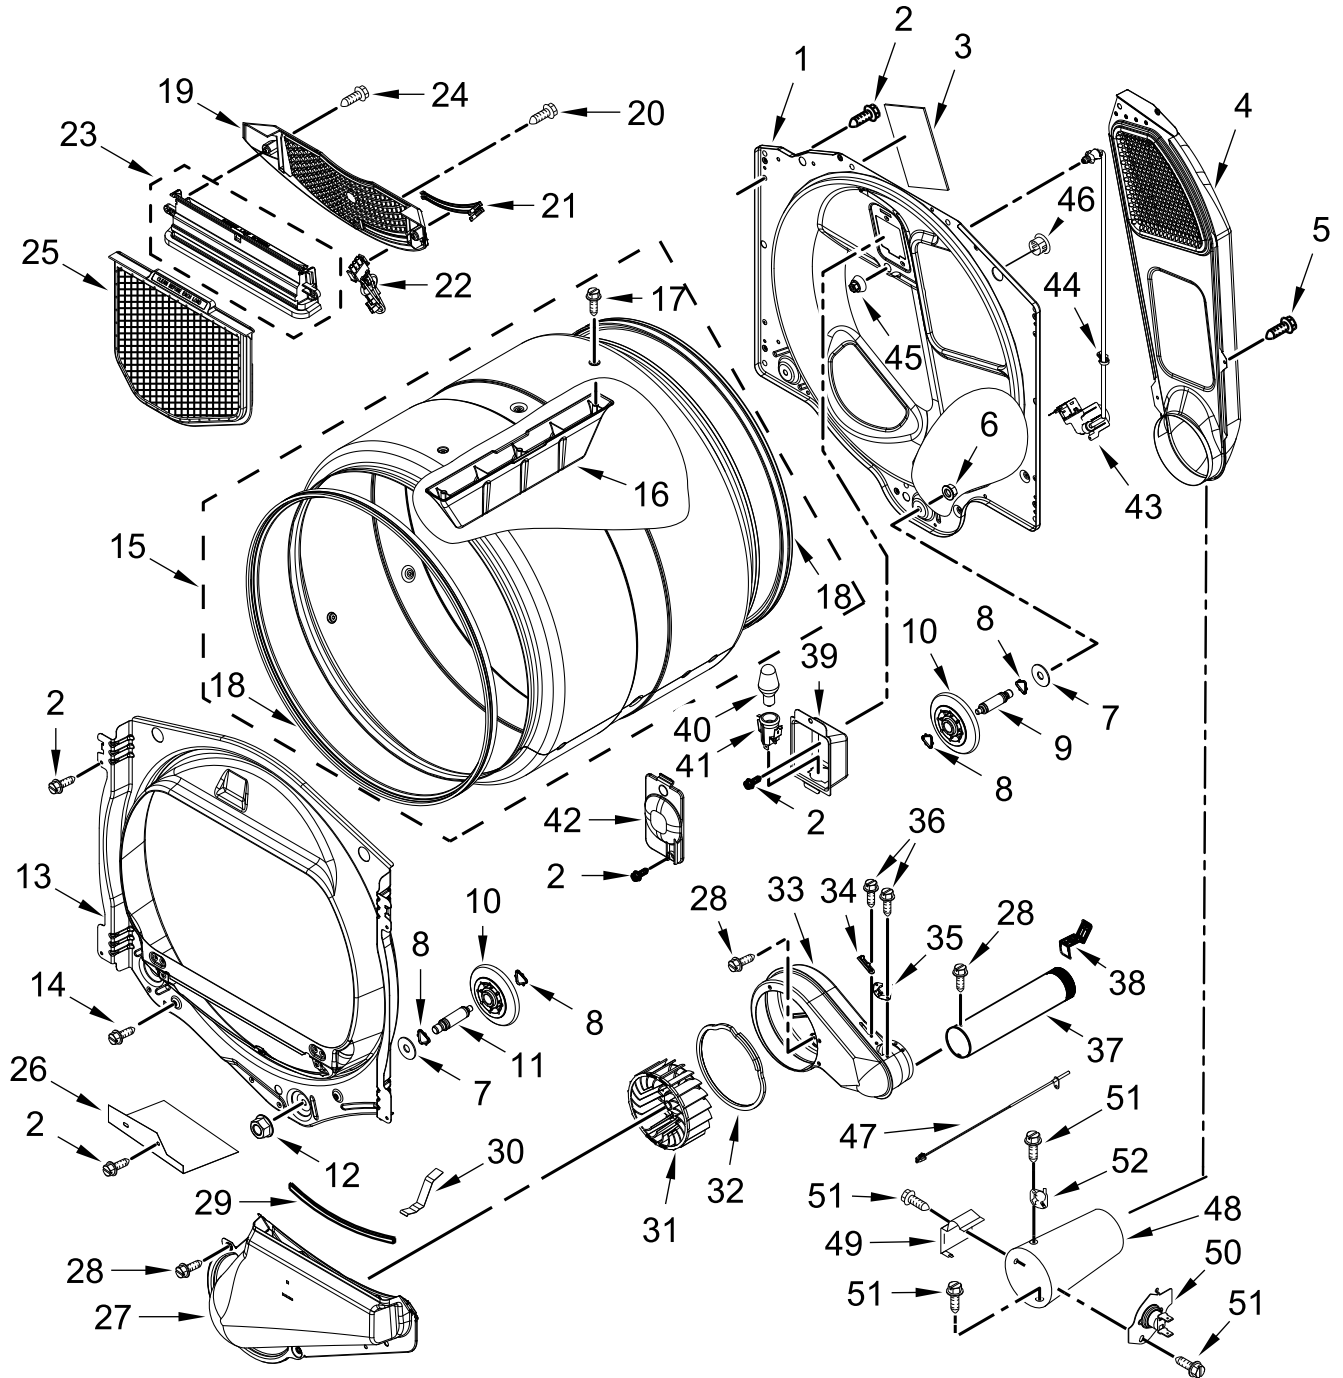

BULKHEAD PARTS

BULKHEAD PARTS

<u>Illus. No.</u>	<u>Part No.</u>	<u>Description</u>	<u>Illus. No.</u>	<u>Part No.</u>	<u>Description</u>	<u>Illus. No.</u>	<u>Part No.</u>	<u>Description</u>
1	W11162465	Bulkhead, Rear	24	3387230	Screw	48	8573824	Funnel, Burner
2	3390647	Screw	25		Lint Screen	49	338906	Sensor, Radiant
3	W10504381	Pad, Foam		W10596627	White	50	8573713	Cut-Off, Thermal
4	W10293765	Assembly, Air Duct	26	W11257251	Shield, Blower	51	90767	Screw
5	8533971	Screw	27	8066168	Assembly, Lint Duct	52	3391912	Thermostat, Hi Limit
6	W10001120	Nut, Hex (Left Hand Thread)	28	489463	Screw			ACCESSORY PARTS
7	3387459	Washer	29	697814	Seal, Drum Front			Dryer - Steam System
8	W10512946	Washer, Tri Ring	30	W10345456	Clip, Spring	W10623830		Kit, Dryer - Premium Steam Hose (Includes (1) 2' hose and (1) 5' hose, (1) Y adapter and (5) rubber washers.)
9	W10359272	Shaft, Drum Roller - Left Hand Thread	31	697772	Wheel, Blower			
10	W10314171	Roller, Support	32	W10841728	Seal, Spill Guard			
11	W10359271	Shaft, Drum Roller - Right Hand Thread	33	8544362	Housing, Blower			
12	3934666	Nut, Hex	34	W10693363	Fuse, Thermal (91C)	W10044609A		Kit, Dryer - Steam Hose (Includes (1) 3' hose, (1) 5' hose, (1) Y adapter and (4) rubber washers.)
13	W11162467	Bulkhead, Front	35	8577274	Thermistor			
14	3357011	Screw	36	693995	Screw			
15	W10545923	Assembly, Drum	37	8066224	Pipe, Exhaust	W10443301A		Kit, Dryer - Steam Hose (Includes (1) 2' hose, (1) 5' hose, (1) Y adapter, (2) Export (British) adapters and (1) rubber washer.)
16	697693	Baffle, Drum	38	8572105	Clip, Exhaust			
17	W10219342	Screw	39	3977373	Bracket, Drum Light	W10782875		Inlet Hose, 5 ft (Cold Water)
18	W10521118	Seal, Drum	40	3406124	Bulb, Light			
19	W10692558	Grill, Outlet	41	W10214261	Socket, Light			
20	695240	Screw	42	3402841	Lens, Drum Light			
21	3387223	Sensor, Electrode	43	W11213863	Valve Hose Assy.			
22	W10298258	Harness, Sensor	44	3391018	Tie, Cable			
23	W10685669	Assembly, Outlet Housing	45	W11100488	Nozzle, Cap			
			46	8529007	Plug, Rear Bulkhead			
			47	W10623852	Thermistor, Gas Inlet