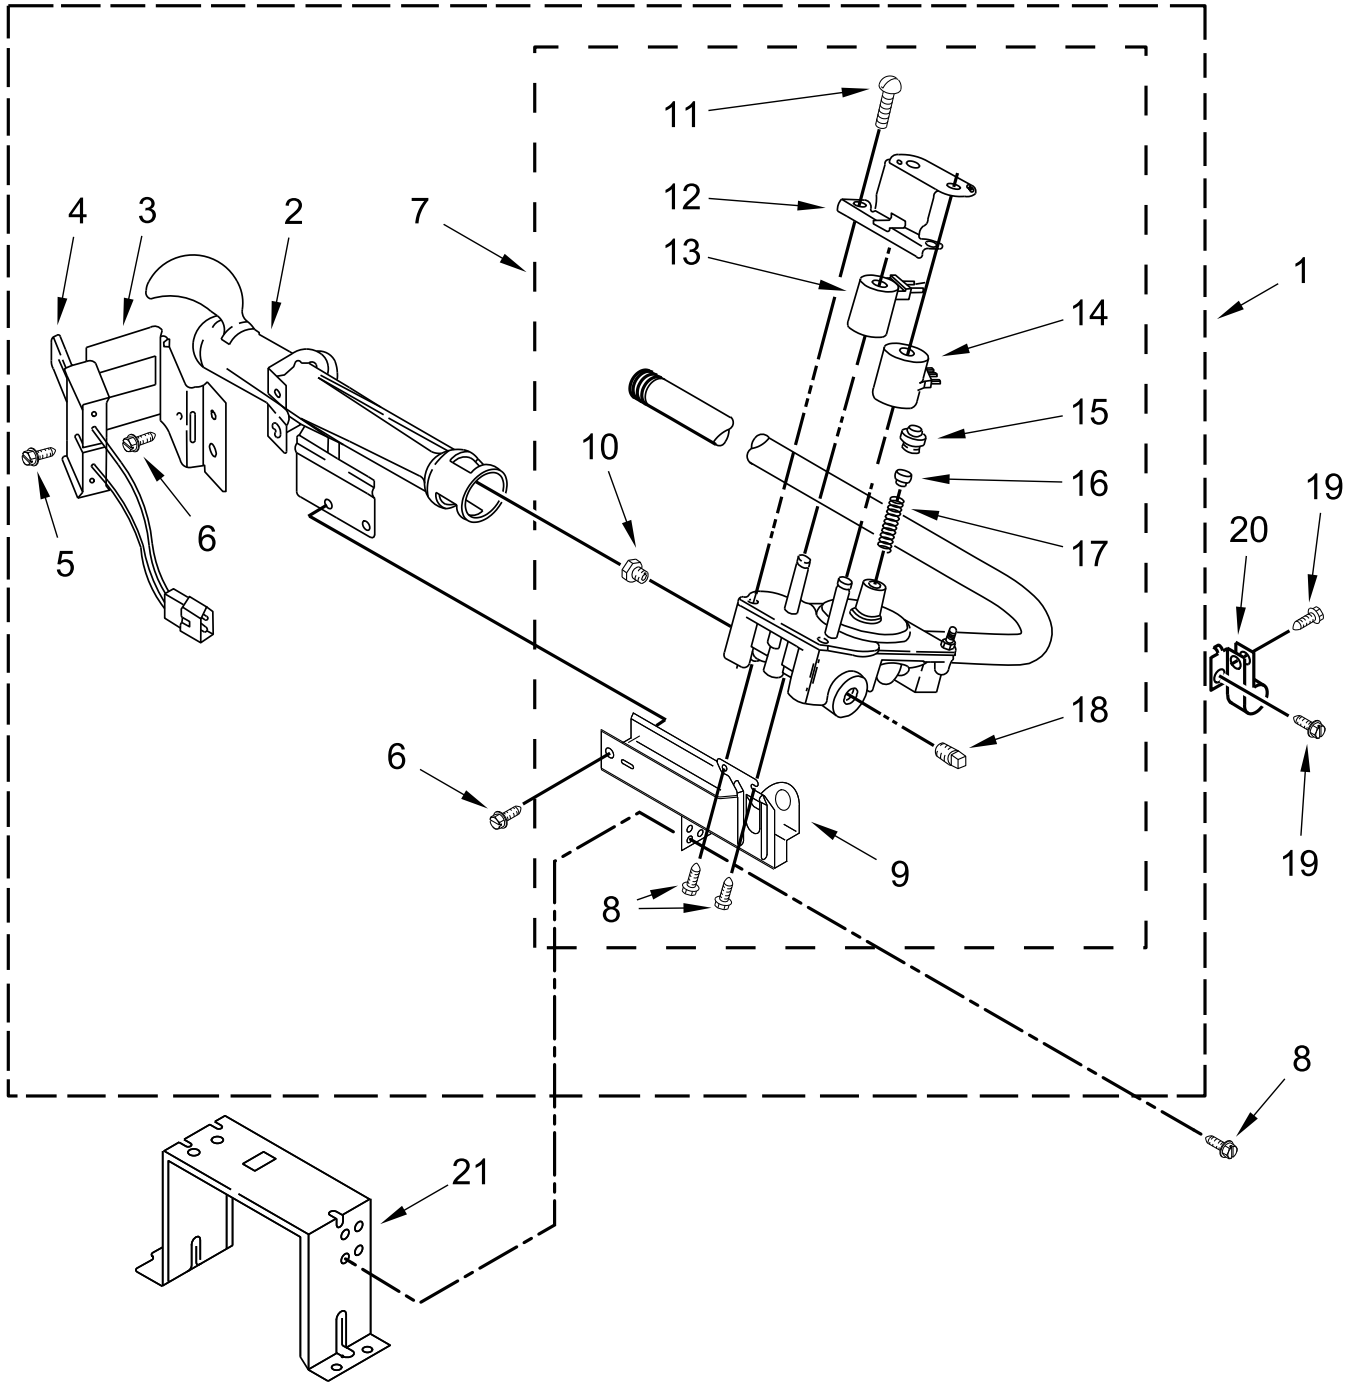

BURNER ASSEMBLY PARTS

USE WITH TYPE 1 - NATURAL,
AND TYPE 4 - LIQUEFIED PROPANE AND BUTANE GASES

BURNER ASSEMBLY PARTS

<u>Illus. No.</u>	<u>Part No.</u>	<u>Description</u>	<u>Illus. No.</u>	<u>Part No.</u>	<u>Description</u>	<u>Illus. No.</u>	<u>Part No.</u>	<u>Description</u>
1	8576353	Burner Assembly 60 Hz. (Type 1)(White Rodgers)	10		Orifice, Burner	16	694423	Screw, Regulator Adjustment
				15418	Type 1 (Natural)			
				15422	Type 4 (Propane)	17	694422	Spring, Regulator
2	688617	Tube, Burner		234867	Type 4 (Propane)	18	239822	Plug, Pipe
3	694298	Bracket, Ignitor	11	694421	Screw, Coil	19	3390647	Screw
4	686590	Ignitor	12	694538	Bracket, Coil	20	3387561	Clamp, Pipe
5	W10366705	Screw	13	694540	Coil, 60 Hz. (2 Terminal) (Main)	21	3389889	Bracket, Support
6	343641	Screw						Following Parts Not Illustrated
7	W10118312	Valve, Gas 60 Hz. (Complete)	14	694539	Coil, 60 Hz (Split) (3 Terminal) (Pilot Position)			
8	3387057	Screw					8576846	Conversion Kit (Type 1 to Type 4 LPG)
9	3389871	Base, Burner	15	694424	Leak, Limiter