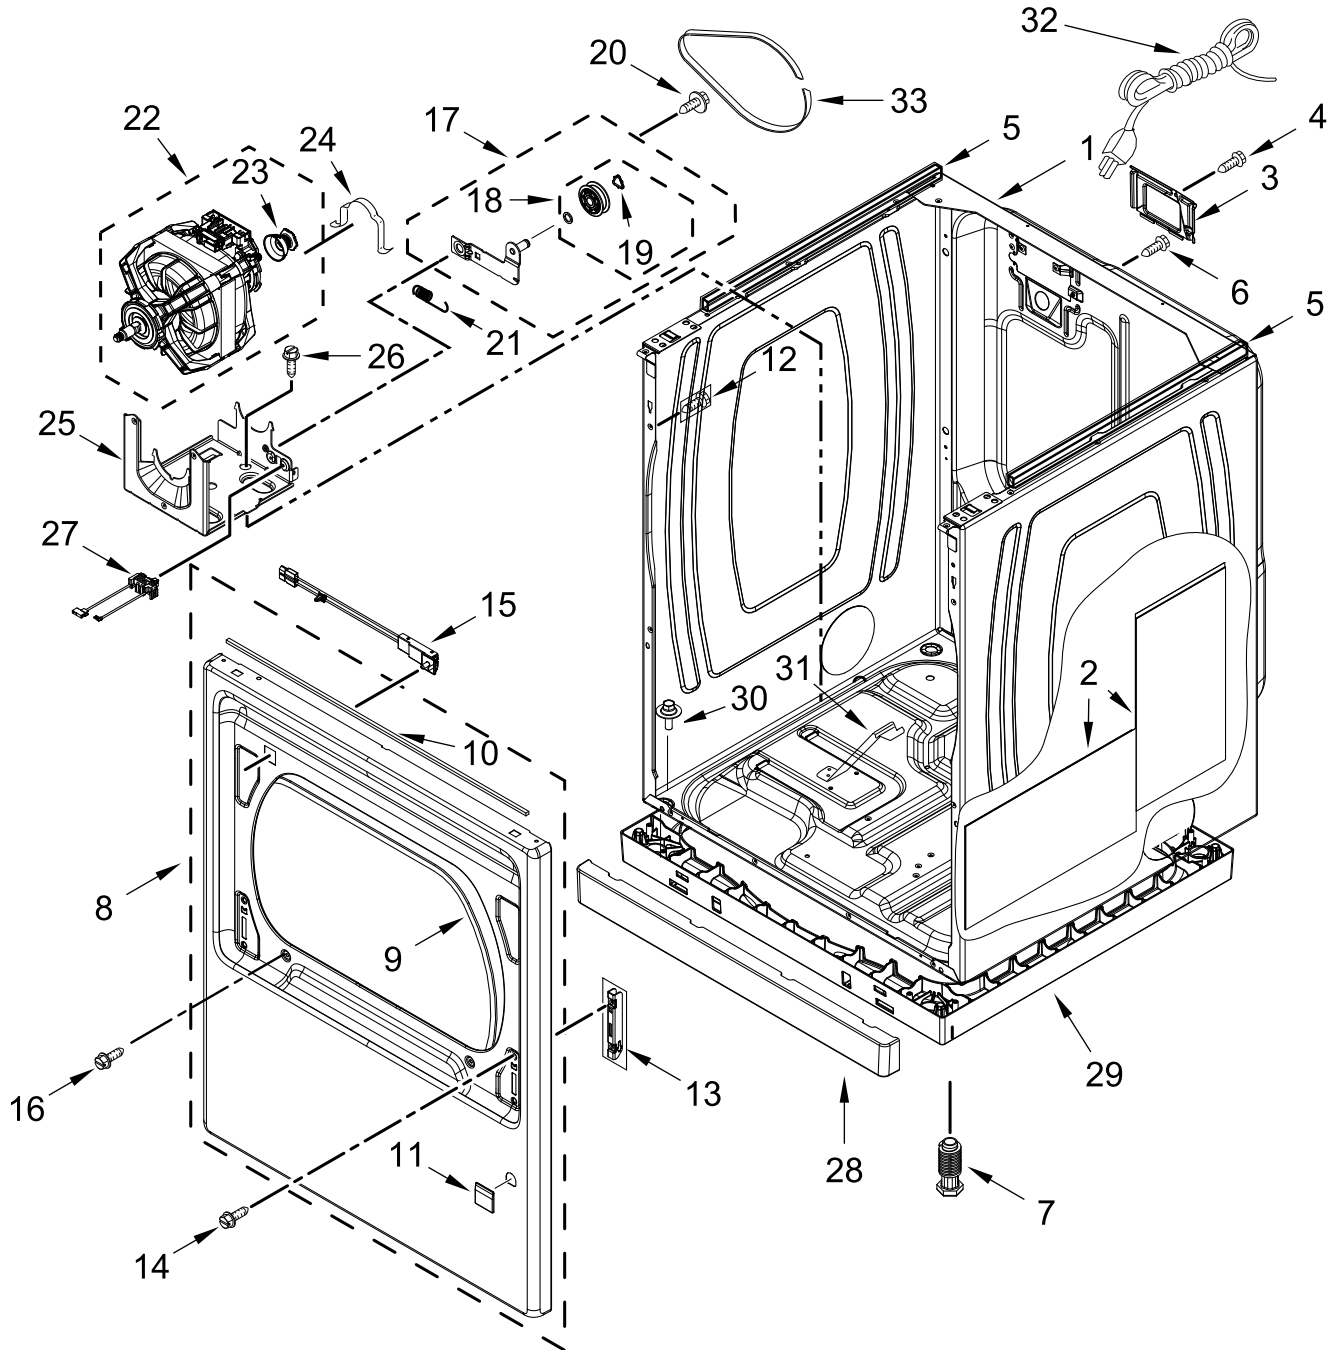

CABINET PARTS

CABINET PARTS

<u>Illus.</u> <u>No.</u>	<u>Part No.</u>	<u>Description</u>	<u>Illus.</u> <u>No.</u>	<u>Part No.</u>	<u>Description</u>	<u>Illus.</u> <u>No.</u>	<u>Part No.</u>	<u>Description</u>
1		Cabinet	12	8281212	Screw	27	W10774832	Switch, Broken Belt
	W11161907	White	13	W11116026	Hinge, Inner Door (Receptacle)	28		Riser, Skirt
	W11174572	Chrome Shadow					W11186879	White
2	W11313127	Panel, Dampening	14	W10704731	Screw		W11227434	Chrome Shadow
3	8317339	Cover, Terminal Block	15	W11307535	Assembly, Door Switch	29		Riser, Washer
4	3390631	Screw	16	3357011	Screw		W11165114	Chrome Shadow
5	W11241070	Seal, Foam	17	W10547287	Assembly, Idler	30	W11182898	Screw w/Washer
6	W10773242	Screw	18	W10468057	Assembly, Pulley	31	8529757	Bracket, Burner
7	W11332301	Foot, Dryer	19	W10512946	Washer, Tri Ring	32	W10869141	Cord, Power
8		Panel, Front	20	3389420	Screw	33	3387610	Belt, Drive
	W11122123	White	21	W10446781	Spring, Idler			
	W11176922	Chrome Shadow	22	W11492434	Assembly, Motor			
9	3387242	Seal, Front Panel	23	W10460106	Pulley, Motor			
10	W11261179	Seal, Foam	24	W10121316	Clamp, Motor Mount			
11		Plug, Front Panel	25	W11404905	Bracket, Motor Mounting			
	8564457	White	26	343641	Screw			
	W11305280	Chrome Shadow