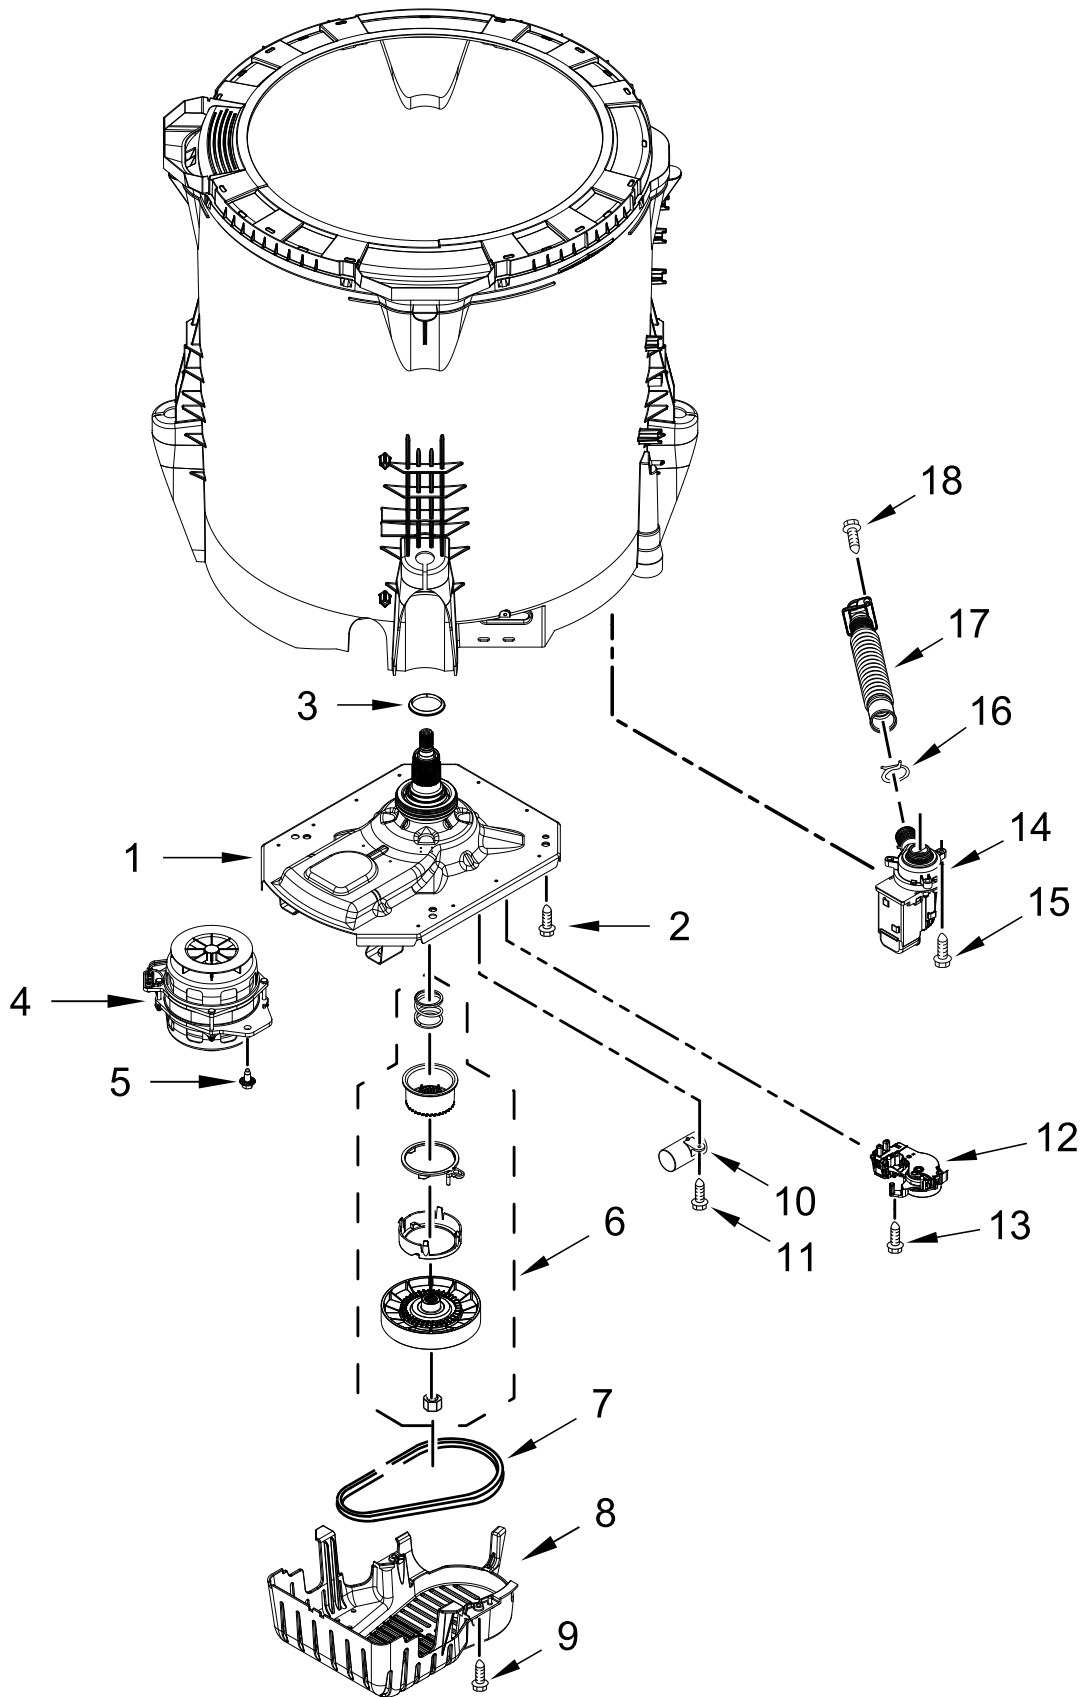

GEARCASE, MOTOR AND PUMP PARTS

GEARCASE, MOTOR AND PUMP PARTS

<u>Illus.</u> <u>No.</u>	<u>Part No.</u>	<u>Description</u>	<u>Illus.</u> <u>No.</u>	<u>Part No.</u>	<u>Description</u>	<u>Illus.</u> <u>No.</u>	<u>Part No.</u>	<u>Description</u>
1	W11164183	Gearcase Assembly	9	357640	Screw	17	W10763078	Hose, Inner Drain Assembly
2	W10249633	Screw	10	W11162560	Capacitor, Motor Run	18	9740848	Screw
3	W11218170	Washer, Thrust	11	W10142728	Screw			
4	W10677723	Motor, Drive	12	W11398781	Actuator, Shift			
5	W10094780	Screw	13	9741052	Screw			
6	W10721967	Splutch Kit (60Hz)	14	W11259498	Pump Assembly, Drain			
7	W10808317	Belt, Drive	15	W10004910	Screw			
8	W11087188	Shield, Pulley Cover	16	8317496	Clamp, Hose