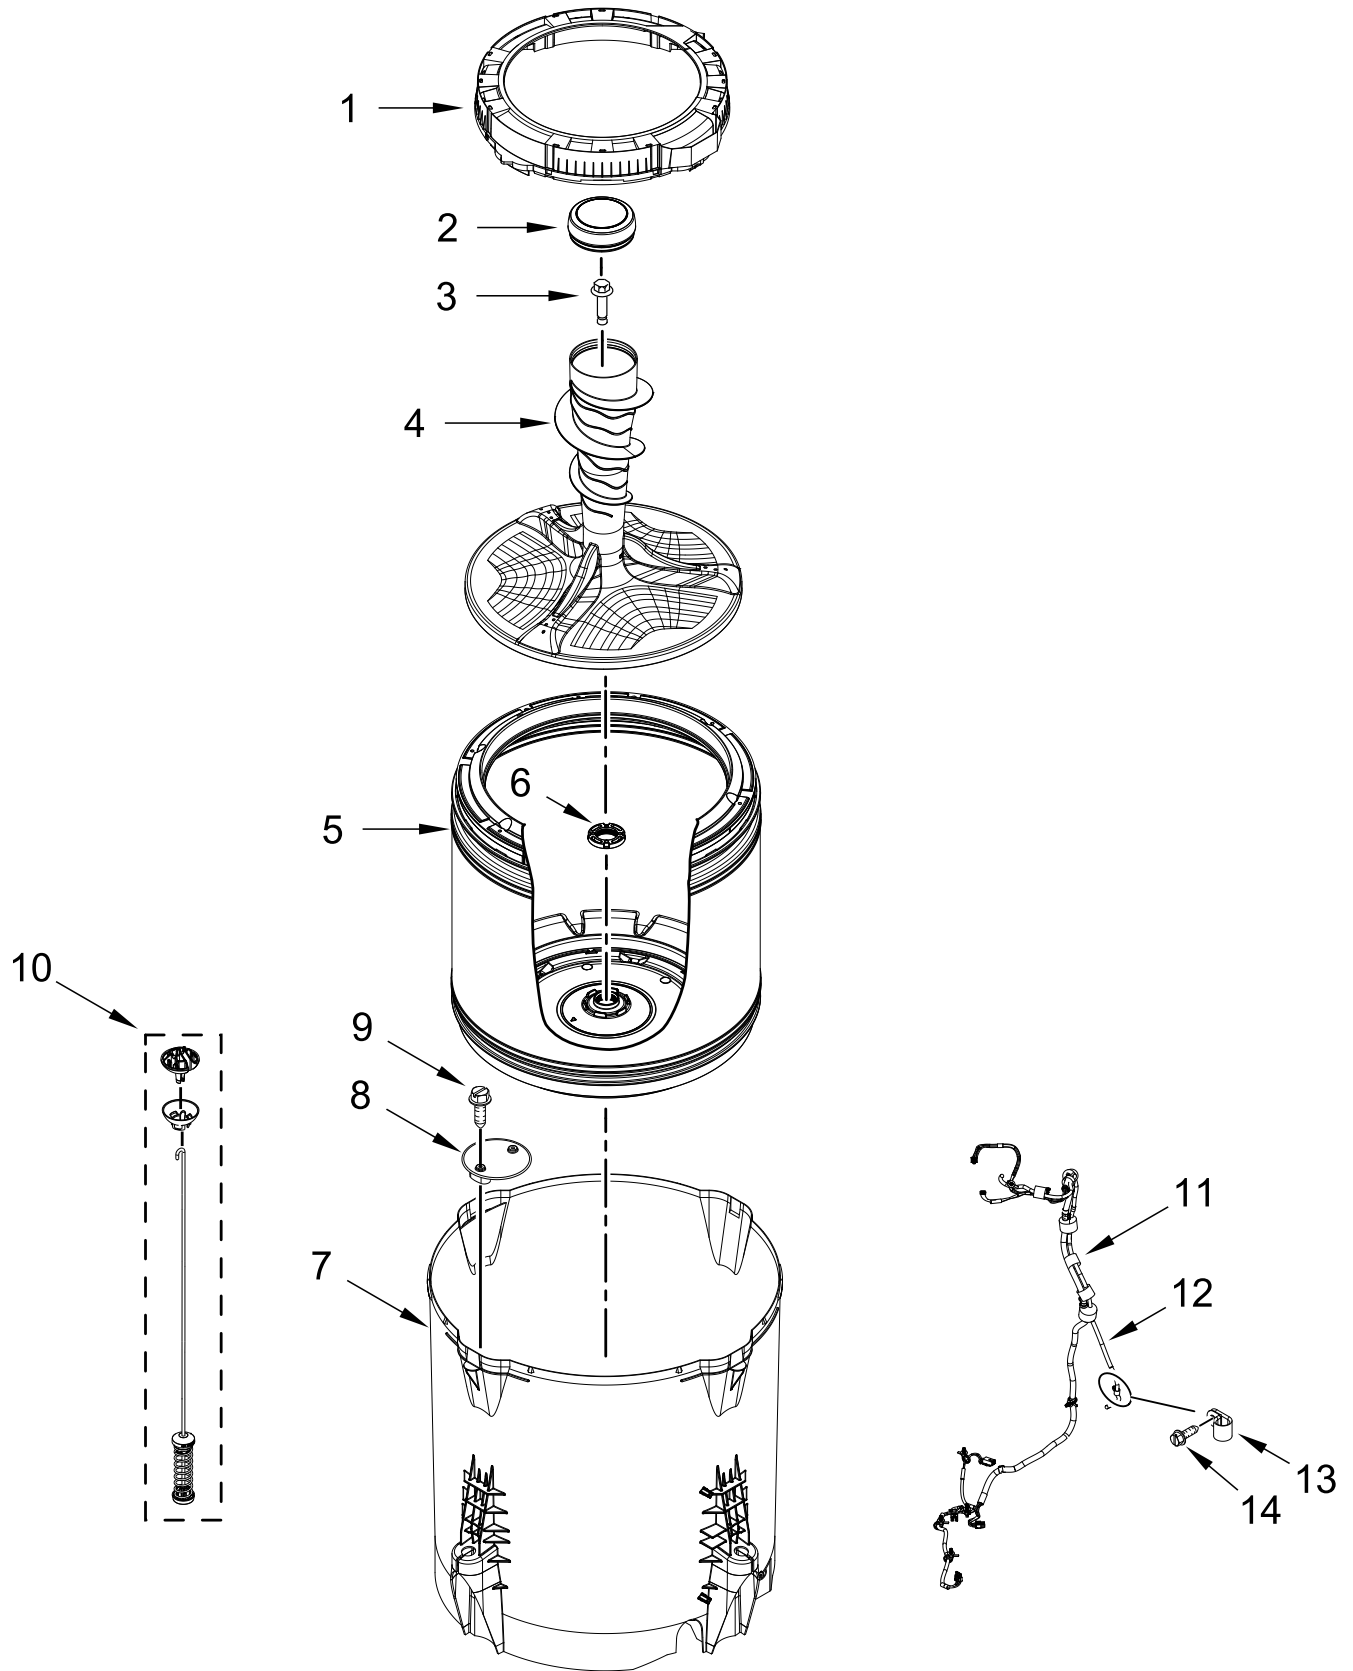

BASKET AND TUB PARTS

BASKET AND TUB PARTS

<u>Illus.</u> <u>No.</u>	<u>Part No.</u>	<u>Description</u>	<u>Illus.</u> <u>No.</u>	<u>Part No.</u>	<u>Description</u>	<u>Illus.</u> <u>No.</u>	<u>Part No.</u>	<u>Description</u>
1	W11094300	Tub Ring	8	W11089264	Filter, Drain Pump	12	W10590949	Hose, Pressure Switch
2	W11246844	Cap, Agitator	9	8533928	Screw	13	W10005430	Clamp, Cable
3	W10625252	Screw	10	W11171694	Damper Assembly, Tub Suspension (Set Of 4-Includes Suspension Bushings and Suspension Balls)	14	W10238319	Screw
4	W11093899	Agitator						
5	W11178224	Basket Assembly						
6	W11183985	Basket, Lock Nut						
7	W11219115	Tub	11	W11405459	Harness, Lower