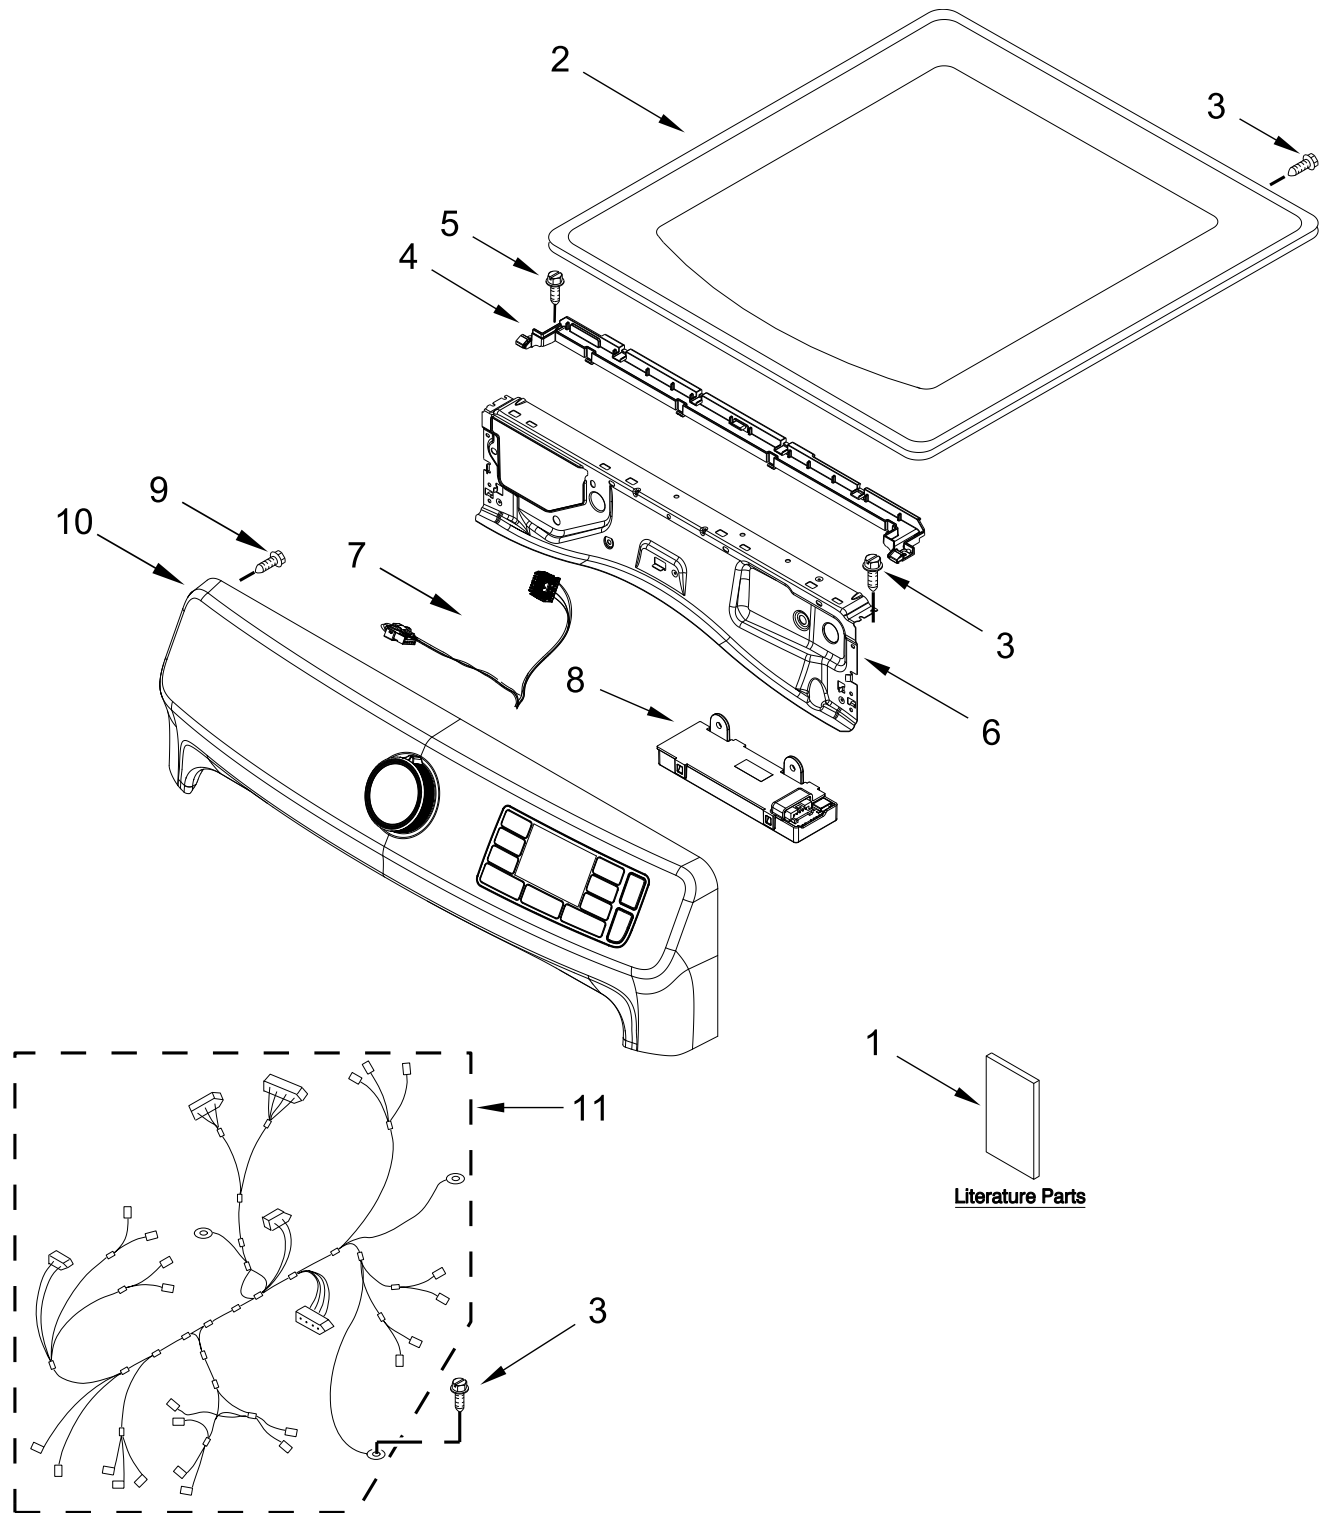

GAS DRYER

MODELS:

MGD8630HW3 (White)

MGD8630HC3 (Chrome Shadow)

TOP AND CONSOLE PARTS

TOP AND CONSOLE PARTS

<u>Illus. No.</u>	<u>Part No.</u>	<u>Description</u>	<u>Illus. No.</u>	<u>Part No.</u>	<u>Description</u>	<u>Illus. No.</u>	<u>Part No.</u>	<u>Description</u>
1		Literature Parts	2		Top	7	W11036819	Harness, WiFi
	W11361424	Owners Manual		W10208383	White	8	W11123730	Assembly, WIFI
	W11460669	Wiring Diagram		W10460919	Chrome Shadow	9	W10146359	Screw
	W11356335	Quick Start Guide	3	693995	Screw	10		Console Assembly
	W11459720	Tech Sheet	4	W11255768	Channel, Water		W11314475	White
			5	12990702	Screw		W11314480	Chrome Shadow
			6	W10208198	Bracket, Console	11	W11157869	Harness, Main Wiring