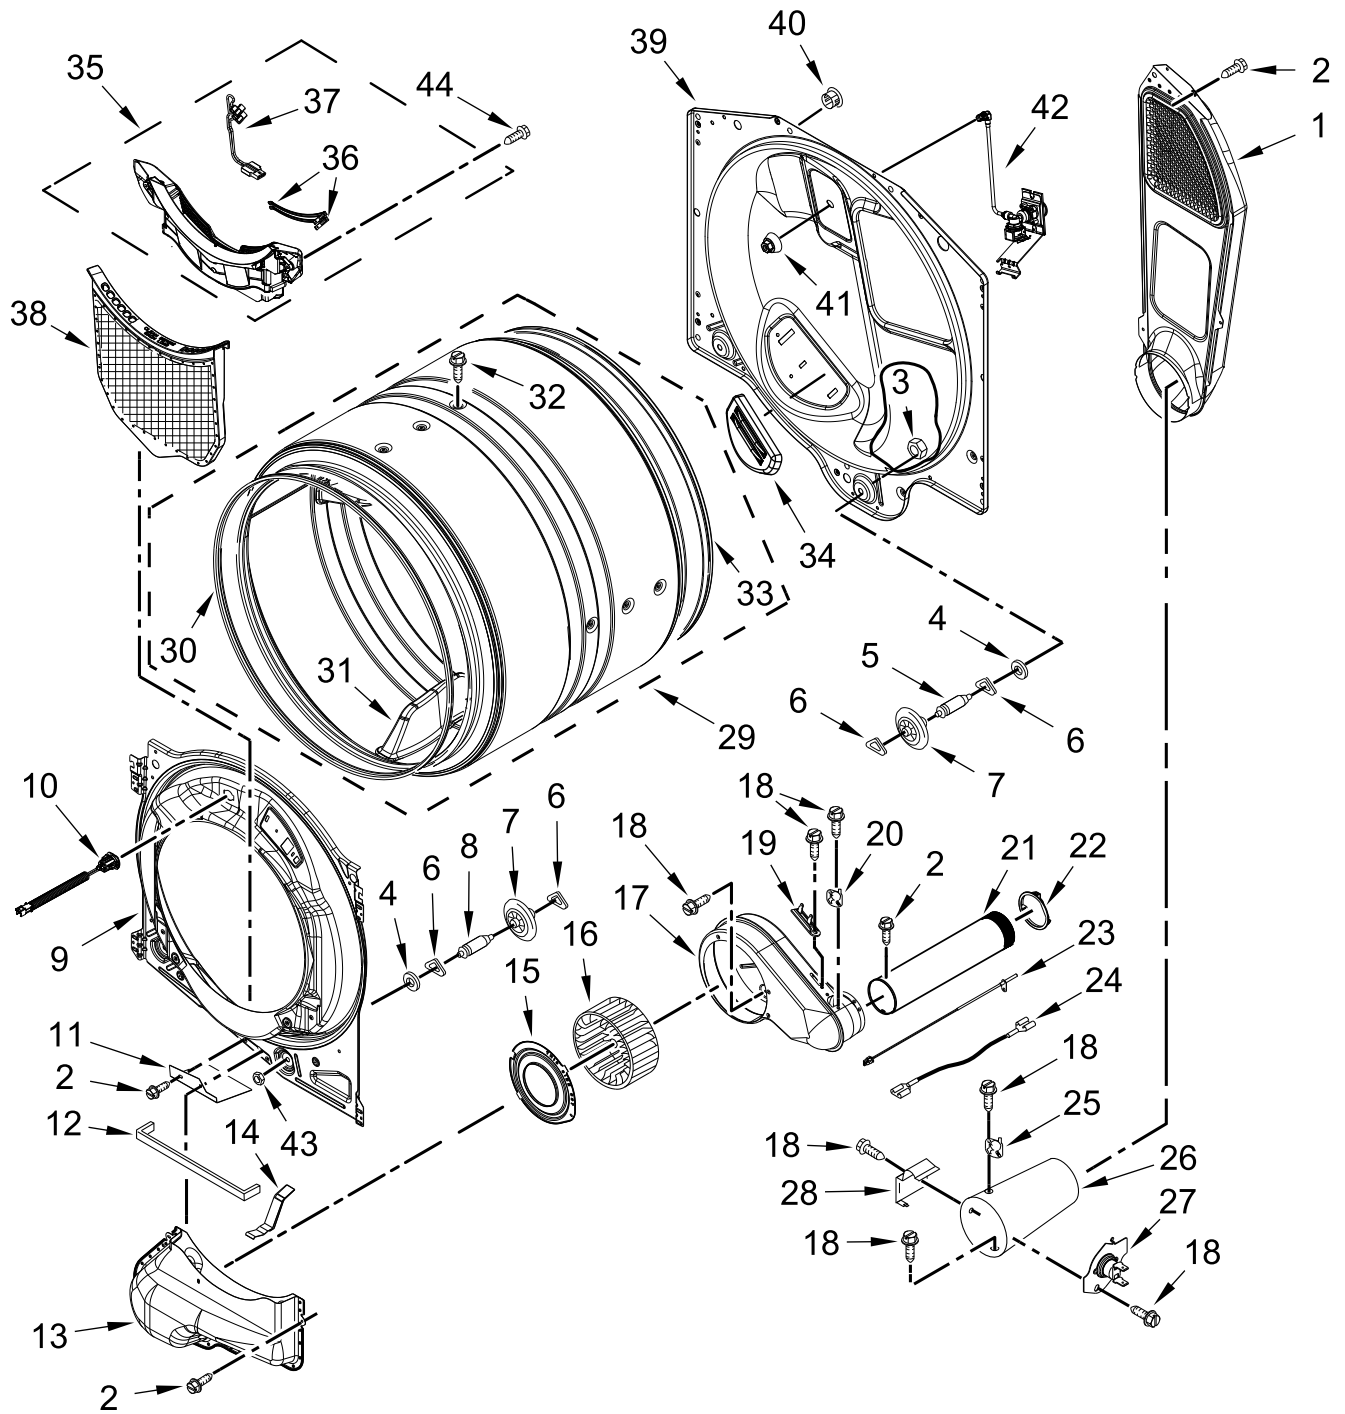

BULKHEAD PARTS

BULKHEAD PARTS

<u>Illus. No.</u>	<u>Part No.</u>	<u>Description</u>	<u>Illus. No.</u>	<u>Part No.</u>	<u>Description</u>	<u>Illus. No.</u>	<u>Part No.</u>	<u>Description</u>
1	W10293765	Assembly, Air Duct	16	697772	Wheel, Blower	33	W10521118	Seal, Drum
2	3390647	Screw	17	W10211911	Housing, Blower	34	W10677270	Sensor Assembly, Quad Bulkhead
3	W10001120	Nut, Hex (Left Hand Thread)	18	693995	Screw	35	W10672683	Assembly, Outlet Grill and Housing
4	3387459	Washer	19	W10693363	Fuse, Thermal (91C)	36	3387223	Sensor, Electrode
5	W10359272	Shaft, Drum Roller - Left Hand Thread	20	8577274	Thermistor	37	W10298258	Harness, Sensor
6	W10512946	Washer, Tri Ring	21	W10342188	Exhaust Pipe	38		Lint Screen
7	W10314171	Roller, Support	22	W10344699	Collar, Duct		W10516085	White
8	W10359271	Shaft, Drum Roller - Right Hand Thread	23	W10623852	Thermistor, Gas Inlet	39	W11209934	Bulkhead
9	W10673491	Bulkhead, Front	24	W10920818	Jumper, Harness HMI (Board to Board)	40	8529007	Plug, Rear Bulkhead
10	W11203983	Assembly, Drum Light	25	3391912	Thermostat, Hi Limit	41	W11100488	Nozzle, Cap
11	W11257251	Shield, Blower	26	8573824	Funnel, Burner	42	W11157054	Valve and Hose Assembly
12	W10211950	Seal, Housing Outlet	27	8573713	Cut-Off, Thermal	43	3934666	Nut, Hex
13	W10211896	Assembly, Lint Duct	28	338906	Sensor, Radiant	44	3387230	Screw
14	W10414388	Clip, Lint Duct	29	W10541657	Assembly, Drum (Complete)			
15	W11254843	Assembly, Collar (Includes Seal)	30	W10521122	Seal, Drum Front			
			31	W10280771	Baffle, Drum			
			32	W10219342	Screw