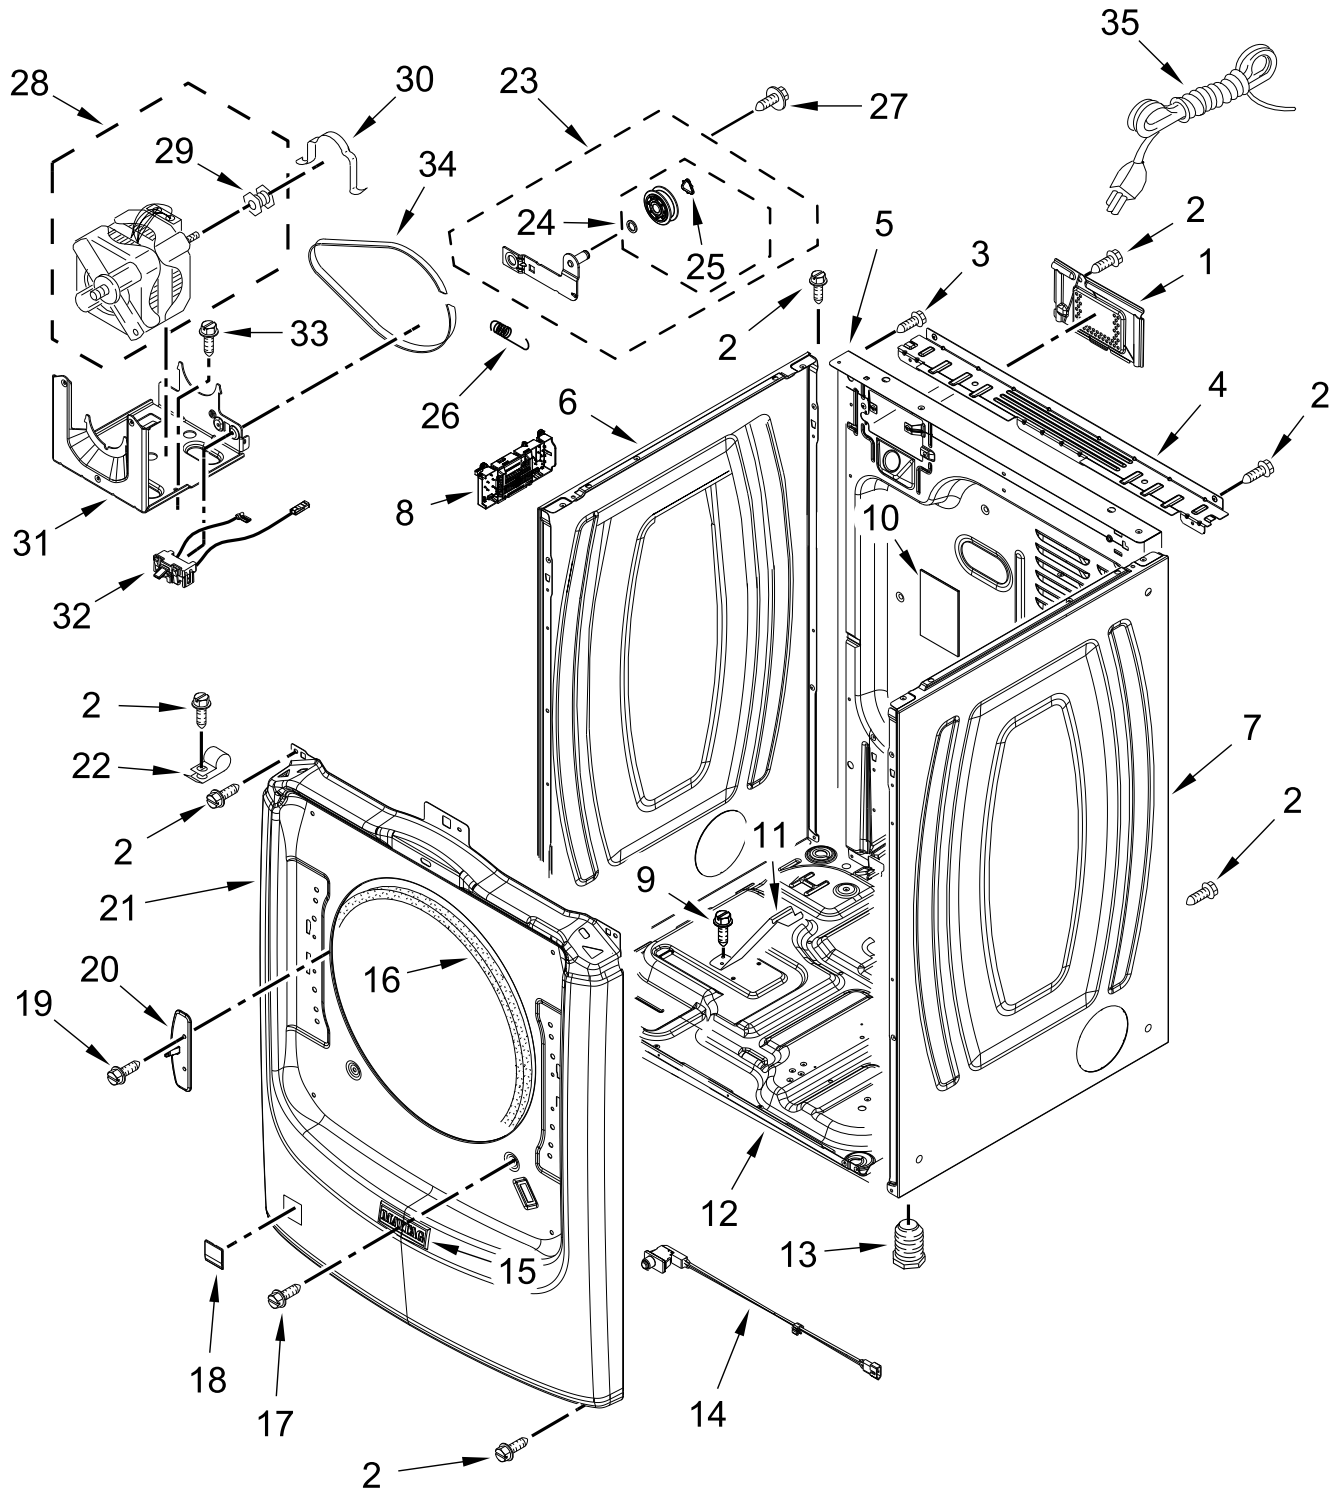

CABINET PARTS

CABINET PARTS

<u>Illus.</u> <u>No.</u>	<u>Part No.</u>	<u>Description</u>	<u>Illus.</u> <u>No.</u>	<u>Part No.</u>	<u>Description</u>	<u>Illus.</u> <u>No.</u>	<u>Part No.</u>	<u>Description</u>
1	8317339	Cover, Terminal Block	13	3392100	Foot, Dryer	23	W10547287	Assembly, Idler
2	3390647	Screw		279810	Foot, Optional (Extended Length Package Of 2) (Not Included)	24	W10468057	Assembly, Pulley
3	W10773242	Screw				25	W10512946	Washer, Tri Ring
4	W10208382	Bracket, Rear				26	W10446781	Spring, Idler
5	W10487430	Panel, Rear	14	W11307535	Assembly, Door Switch	27	3389420	Screw
6		Panel, Side (Left)				28	W11322192	Assembly, Motor
	W11177568	White	15	W10639171	Badge, Maytag	29	8066184	Pulley, Motor
	W11177570	Chrome Shadow	16	3387242	Seal, Front Panel	30	W10121316	Clamp, Motor Mount
7		Panel, Side (Right)	17	3357011	Screw	31	W11404905	Bracket, Motor Mounting
	W11177569	White	18		Plug, Front Panel			
	W11177571	Chrome Shadow		8564457	White	32	W10774832	Switch, Broken Belt
8	W11461214	Appliance Control Unit (ACU)		W11305280	Chrome Shadow	33	343641	Screw
			19	W10288126	Screw	34	3387610	Belt, Drive
9	693995	Screw	20	W10208250	Strike, Door	35	W11308561	Cord, Power
10	W10504381	Pad, Foam	21		Panel, Front			DRYER EXHAUST KIT NOT INCLUDED
11	8529757	Bracket, Burner		W11421266	White			
12	8565046	Base, Cabinet		W11421262	Chrome Shadow		W10323246	Kit, 4-Way Vent
			22	3978776	Bracket, Gas Pipe