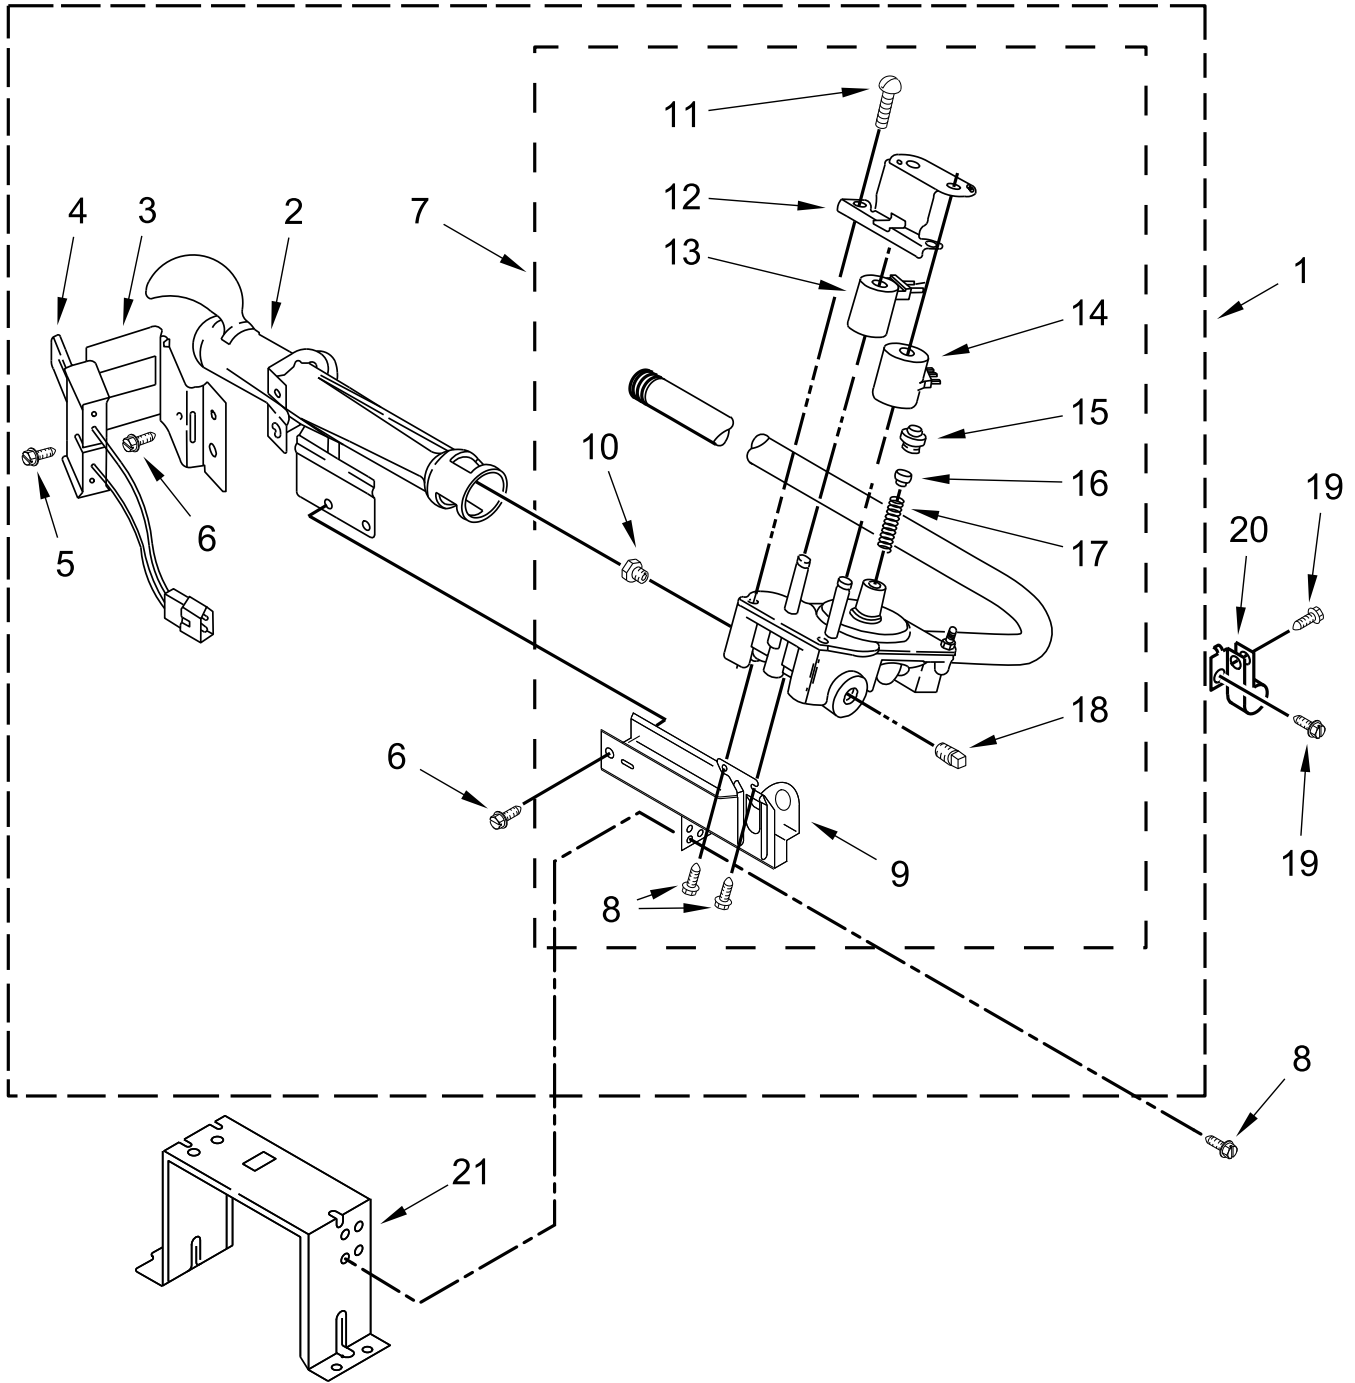

BURNER ASSEMBLY PARTS

USE WITH TYPE 1 - NATURAL,
AND TYPE 4 - LIQUEFIED PROPANE AND BUTANE GASES

BURNER ASSEMBLY PARTS

<u>Illus. No.</u>	<u>Part No.</u>	<u>Description</u>	<u>Illus. No.</u>	<u>Part No.</u>	<u>Description</u>	<u>Illus. No.</u>	<u>Part No.</u>	<u>Description</u>
1	8576353	Burner Assembly 60 Hz. (Type 1)(White Rodgers)	10		Orifice, Burner	16	694423	Screw, Regulator Adjustment
				15418	Type 1 (Natural)			
				15422	Type 4 (Propane)	17	694422	Spring, Regulator
2	688617	Tube, Burner		234867	Type 4 (Propane)	18	239822	Plug, Pipe
3	694298	Bracket, Ignitor	11	694421	Screw, Coil	19	3390647	Screw
4	686590	Ignitor	12	694538	Bracket, Coil	20	3387561	Clamp, Pipe
5	W10366705	Screw	13	694540	Coil, 60 Hz. (2 Terminal) (Main)	21	3389889	Bracket, Support
6	343641	Screw						Following Parts Not Illustrated
7	W10118312	Valve, Gas 60 Hz. (Complete)	14	694539	Coil, 60 Hz (Split) (3 Terminal) (Pilot Position)		8576846	Conversion Kit (Type 1 to Type 4 LPG)
8	3387057	Screw						
9	3389871	Base, Burner	15	694424	Leak, Limiter