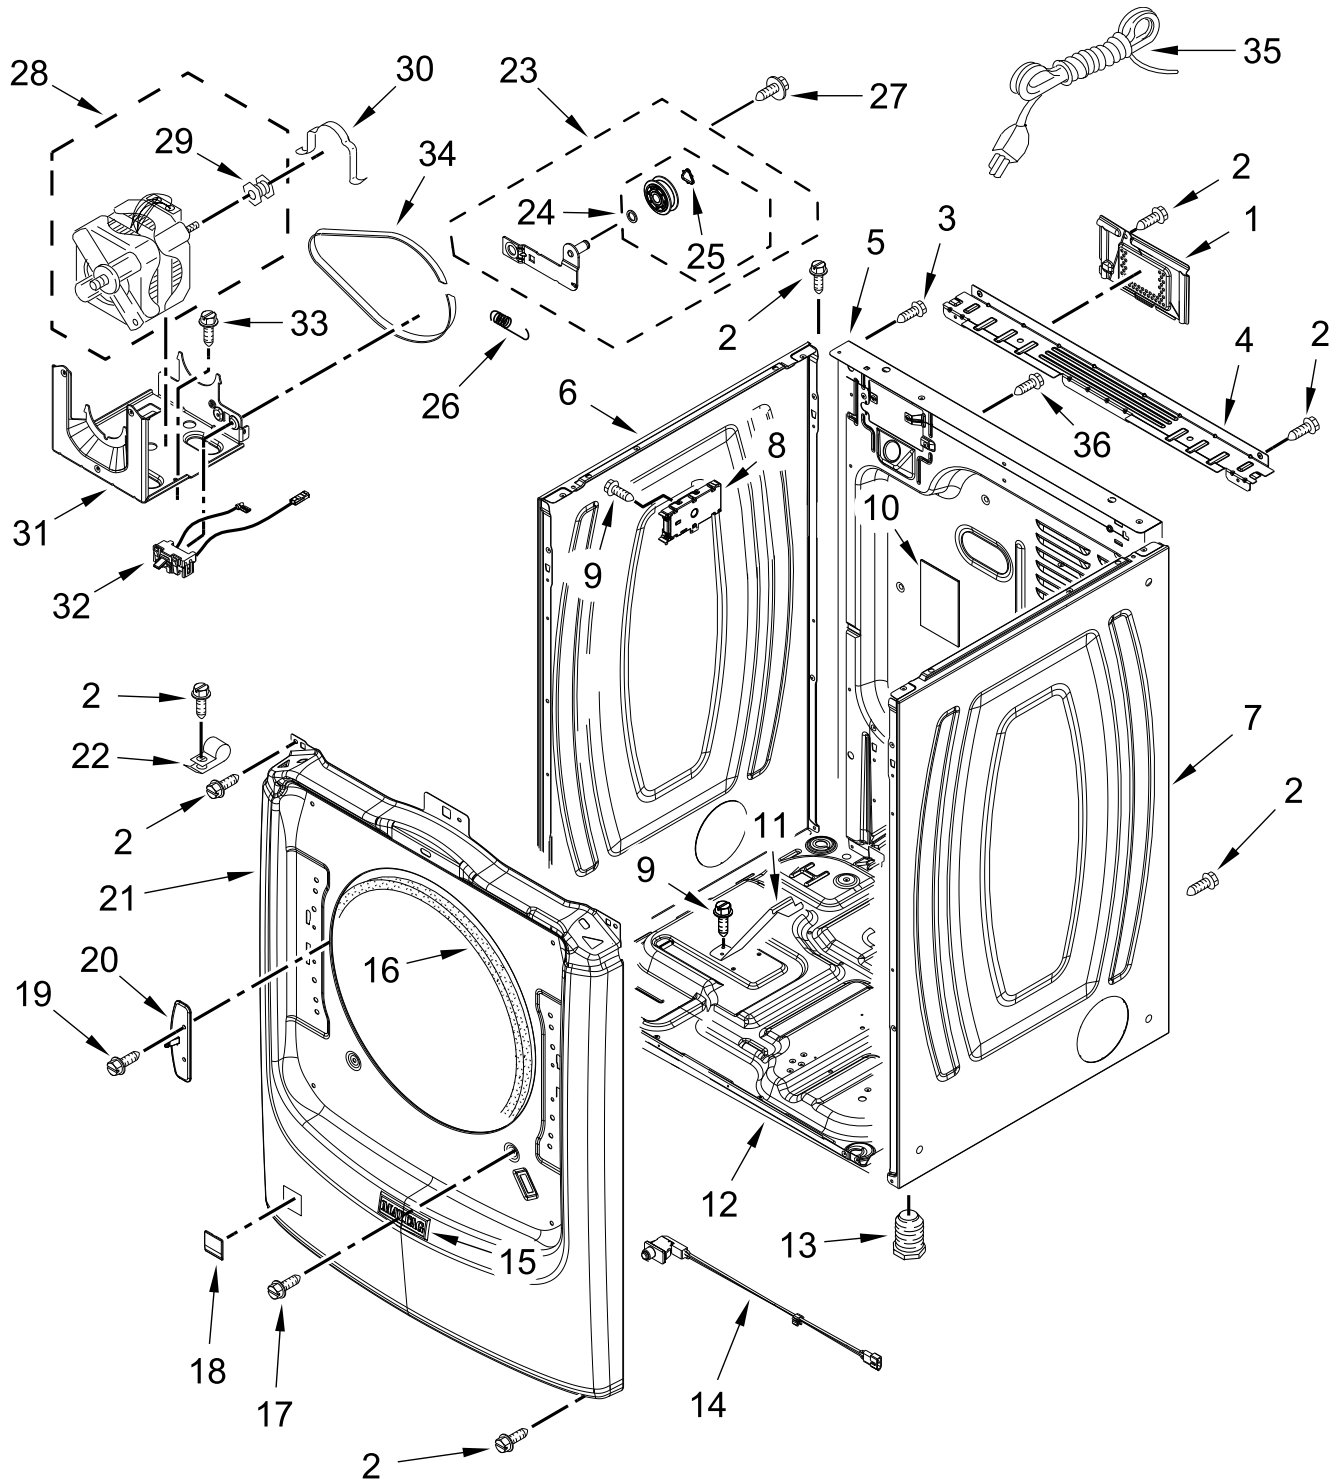

CABINET PARTS

CABINET PARTS

<u>Illus.</u> <u>No.</u>	<u>Part No.</u>	<u>Description</u>	<u>Illus.</u> <u>No.</u>	<u>Part No.</u>	<u>Description</u>	<u>Illus.</u> <u>No.</u>	<u>Part No.</u>	<u>Description</u>
1	8317339	Cover, Terminal Block	14	W11307535	Assembly, Door Switch	30	W10121316	Clamp, Motor Mount
2	3390647	Screw	15	W10639171	Badge, Maytag	31	W11404905	Bracket, Motor Mounting
3	489463	Screw	16	3387242	Seal, Front Panel	32	W10774832	Switch, Broken Belt
4	W10208382	Bracket, Rear	17	3357011	Screw	33	343641	Screw
5	W10487431	Panel, Rear	18		Plug, Front Panel	34	3387610	Belt, Drive
6		Panel, Side (Left)		8564457	White	35	W11308561	Cord, Power
	W11177568	White	19	W10288126	Screw	36	W10773242	Screw
7		Panel, Side (Right)	20	W10208250	Strike, Door			DRYER EXHAUST KIT NOT INCLUDED
	W11177569	White	21		Panel, Front			
8	W11461198	Appliance Control Unit (ACU)		W11421266	White		W10323246	Kit, 4-Way Vent
9	693995	Screw	22	3978776	Bracket, Gas Pipe			
10	W10504381	Pad, Foam	23	W10547287	Assembly, Idler			
11	8529757	Bracket, Burner	24	W10468057	Assembly, Pulley			
12	8565046	Base, Cabinet	25	W10512946	Washer, Tri Ring			
13	3392100	Foot, Dryer	26	W10446781	Spring, Idler			
	279810	Foot, Optional (Extended Length Package Of 2) (Not Included)	27	3389420	Screw			
			28	W11322192	Assembly, Motor			
			29	8066184	Pulley, Motor