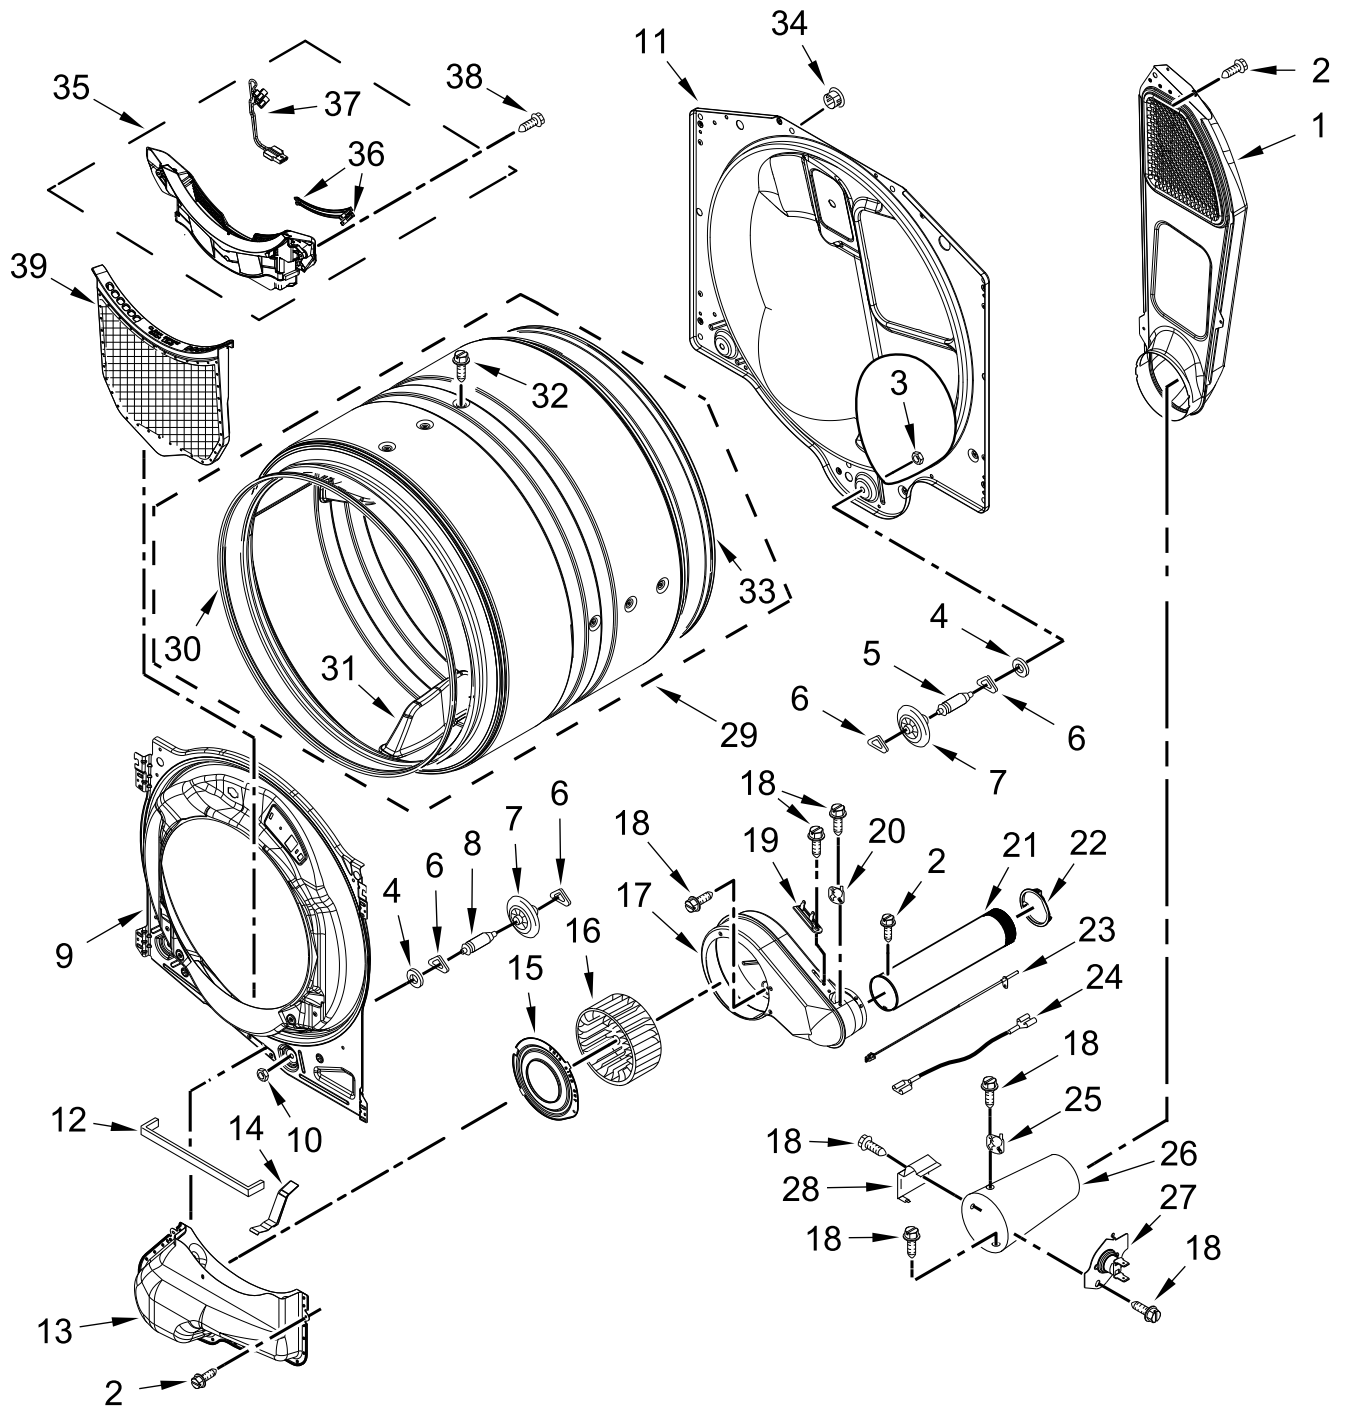

BULKHEAD PARTS

BULKHEAD PARTS

<u>Illus. No.</u>	<u>Part No.</u>	<u>Description</u>	<u>Illus. No.</u>	<u>Part No.</u>	<u>Description</u>	<u>Illus. No.</u>	<u>Part No.</u>	<u>Description</u>
1	W10293765	Assembly, Air Duct	14	W10414388	Clip, Lint Duct	27	8573713	Cut-Off, Thermal
2	3390647	Screw	15	W11254843	Assembly, Collar (Includes Seal)	28	338906	Sensor, Radiant
3	W10001120	Nut, Hex (Left Hand Thread)	16	697772	Wheel, Blower	29	W10508188	Assembly, Drum (Complete)
4	3387459	Washer	17	W10211911	Housing, Blower	30	W10521122	Seal, Drum Front
5	W10359272	Shaft, Drum Roller - Left Hand Thread	18	693995	Screw	31	W10416098	Baffle, Drum
6	W10512946	Washer, Tri Ring	19	W10693363	Fuse, Thermal (91C)	32	W10219342	Screw
7	W10314171	Roller, Support	20	8577274	Thermistor	33	W10521118	Seal, Drum
8	W10359271	Shaft, Drum Roller - Right Hand Thread	21	W10342188	Exhaust Pipe	34	8529007	Plug, Rear Bulkhead
9	W10673493	Bulkhead, Front	22	W10344699	Collar, Duct	35	W10672683	Assembly, Outlet Grill and Housing
10	3934666	Nut, Hex	23	W10623852	Thermistor, Gas Inlet	36	3387223	Sensor, Electrode
11	W11162462	Bulkhead, Rear	24	W10920818	Jumper, Harness HMI (Board to Board)	37	W10298258	Harness, Sensor
12	W10211950	Seal, Housing Outlet	25	3391912	Thermostat, Hi Limit	38	3387230	Screw
13	W10211896	Assembly, Lint Duct	26	8573824	Funnel, Burner	39		Lint Screen
							W10516085	White