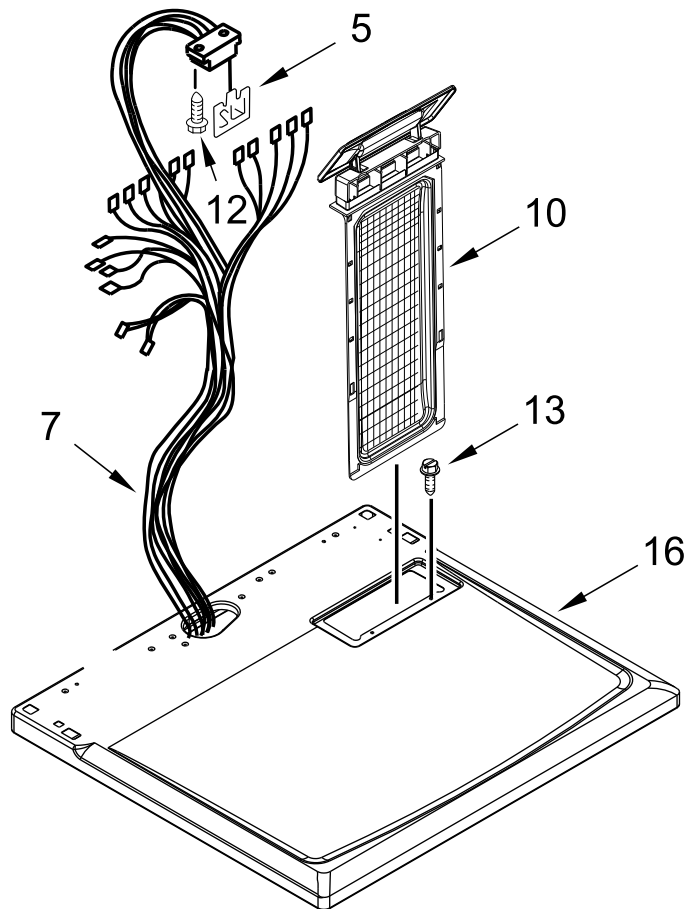

GAS DRYER

MODELS:

MGDC465HW1 (White)

TOP AND CONSOLE PARTS

TOP AND CONSOLE PARTS

<u>Illus. No.</u>	<u>Part No.</u>	<u>Description</u>	<u>Illus. No.</u>	<u>Part No.</u>	<u>Description</u>	<u>Illus. No.</u>	<u>Part No.</u>	<u>Description</u>
1		Literature Parts	10		Screen, Lint	19	W10117655	Switch, Push To Start
	W11361424	Owners Manual		W10717210	White	20		Console
	W11355745	Quick Start Guide	11	3405156	Switch, Rotary (2 POS)		W11178666	White
	W10876314	Wiring Diagram	12	8533971	Screw	21	W10185992	Timer Assembly (60 Hz.)
2		Endcap, Right	13	688983	Screw	22	8530169	Switch, Rotary Temperature
	W10193821	White	14		Assembly, Control Knob			
3	694419	Buzzer, Mini		W10562155	Grey			
4		Endcap, Left		3348629	Screw			
	W10193824	White	15		Top			
5	W10476828	Control, Electronic	16		White			
6	W10103406	Panel, Rear (Console)		8559800	White			
7	W10865740	Harness, Wiring	17	W10612925	Badge			
8	8312709	Clip, Console	18		Assembly, Timer Knob			
9	693995	Screw		W10558463	Grey			