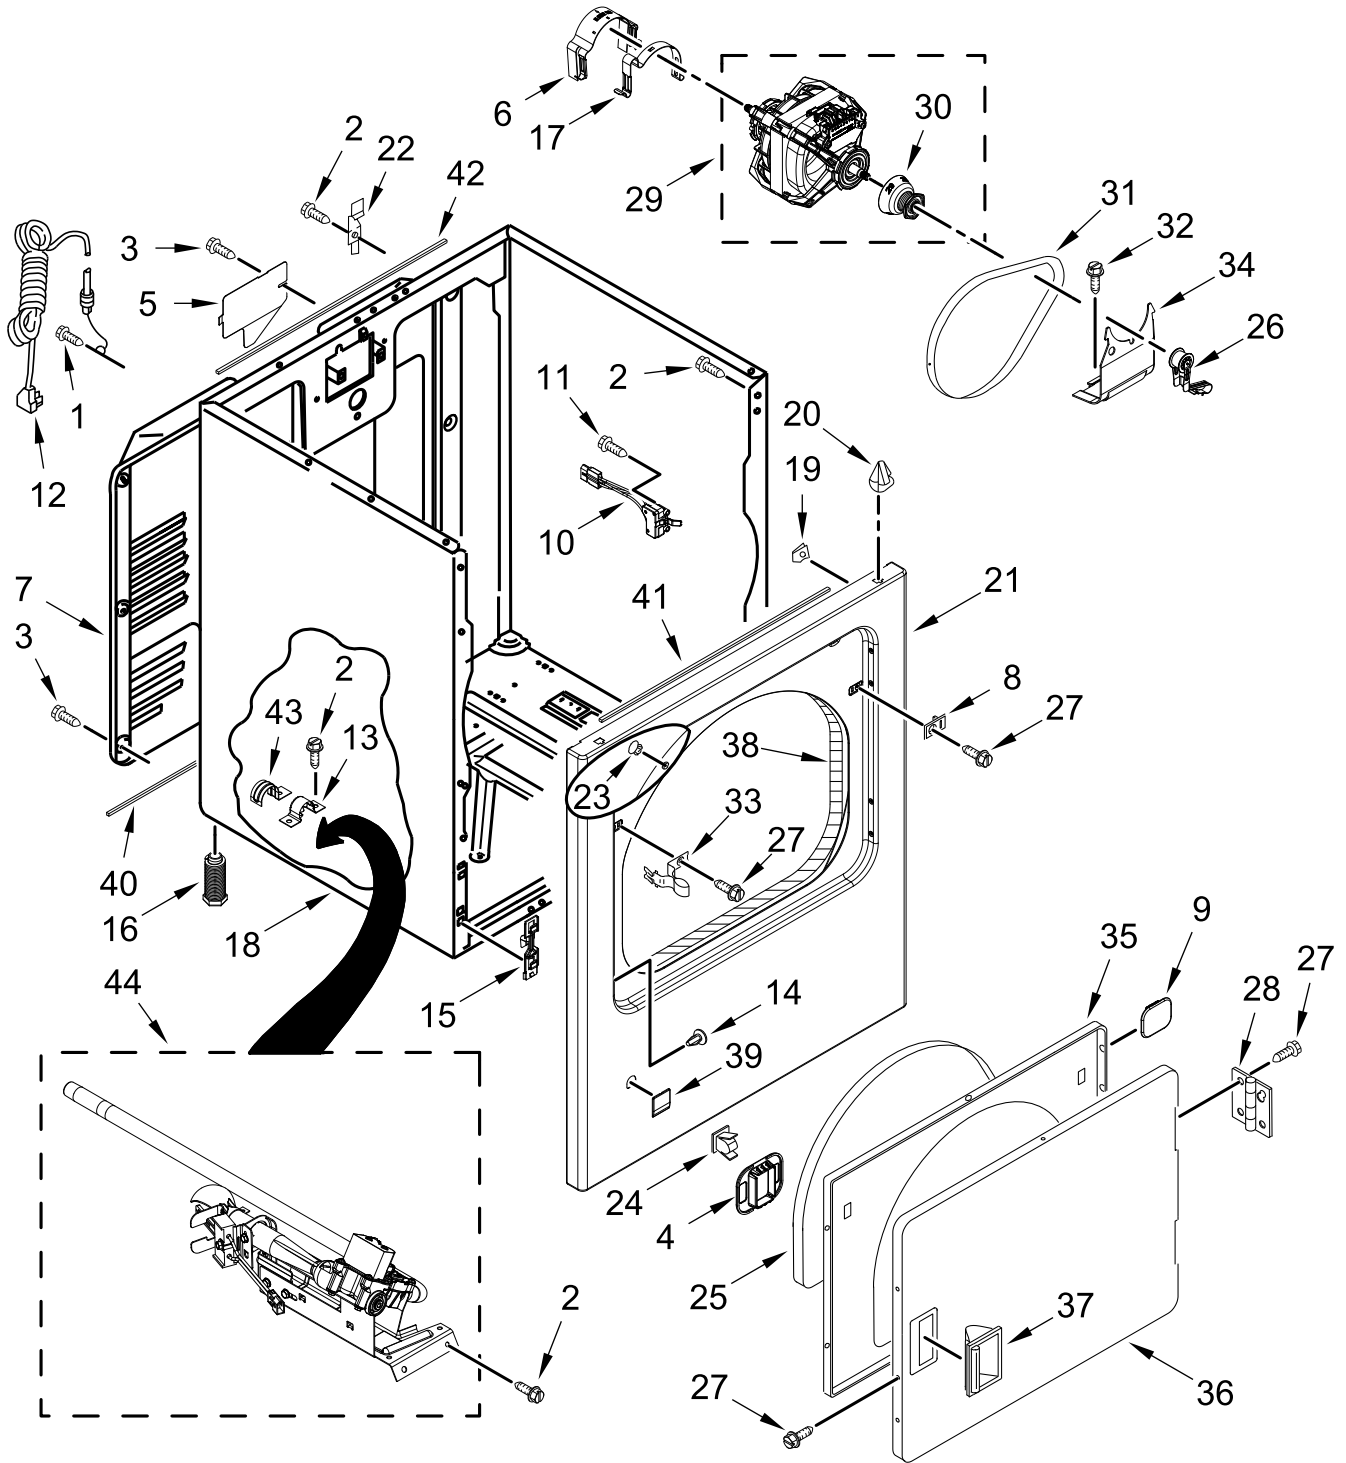

CABINET PARTS

CABINET PARTS

<u>Illus.</u> <u>No.</u>	<u>Part No.</u>	<u>Description</u>	<u>Illus.</u> <u>No.</u>	<u>Part No.</u>	<u>Description</u>	<u>Illus.</u> <u>No.</u>	<u>Part No.</u>	<u>Description</u>
1	3390631	Screw	17	3404162	Clamp, Motor (With Shield)	32	3400500	Bolt
2	343641	Screw				33	W11224633	Strike, Door
3	693995	Screw	18		Cabinet	34	348780	Base, Motor
4	W10529197	Bezel, Door Catch		8530603	White	35	W10463967	Door, Inner
5	3396795	Cover, Terminal Block	19	98234	Clip, Ground	36		Door, Front
6	W10121316	Clamp, Motor Mount	20	8066092	Lock, Front Top		W10714510	White
7	W10571724	Panel, Rear	21		Panel, Front	37		Handle, Door
8	W10567345	Plug, Strike		W10664698	White		W10714516	White
9	W10529198	Cover, Door Catch	22	8066217	Hinge, Top	38	W10803476	Assembly, Seal and Bearing
10	W10569603	Switch, Door	23	685203	Clip, Felt Pad			Plug, Front Panel
11	697773	Screw	24	W11224630	Assembly, Door Catch	39		
12	W10869141	Cord, Power	25	W10730752	Seal, Door		8564457	White
13	341029	Clamp, Pipe	26	691366	Idler Assembly	40	W10316529	Seal, Foam
14	3404413	Plug, Hole (White)	27	342055	Screw	41	W10316619	Seal, Spill Guard
15	W10775448	Clip, Front Panel	28	W10362431	Assembly, Hinge and Pin	42	W10841728	Seal, Spill Guard
16	W10561321	Foot, Dryer	29	W10396029	Assembly, Motor	43	W10727507	Clamp, Pipe
			30	8066184	Pulley, Motor	44	8318272	Burner Assembly (60 Hz) (Type 1) (White Rodgers)
			31	W10198086	Belt, Drive