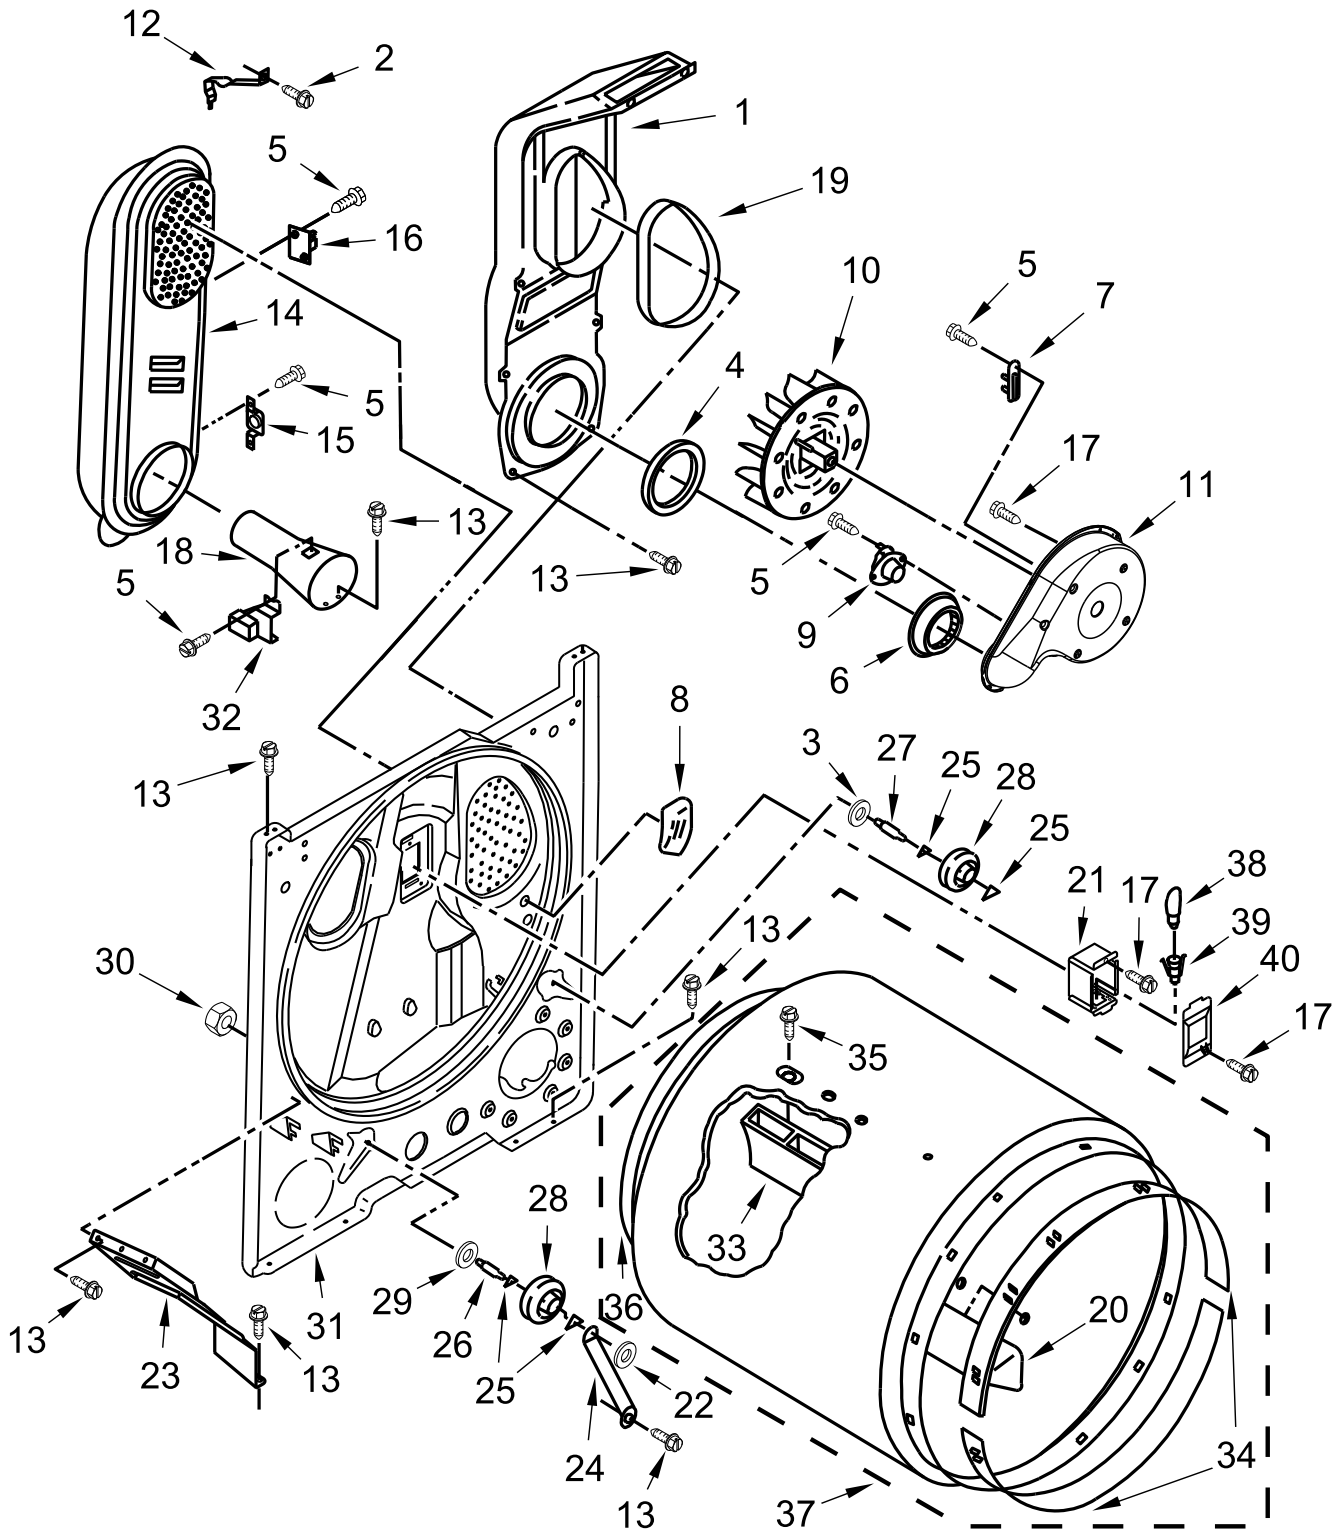

BULKHEAD PARTS

BULKHEAD PARTS

<u>Illus.</u> <u>No.</u>	<u>Part No.</u>	<u>Description</u>	<u>Illus.</u> <u>No.</u>	<u>Part No.</u>	<u>Description</u>	<u>Illus.</u> <u>No.</u>	<u>Part No.</u>	<u>Description</u>
1	W10798023	Assembly, Lint Chute	17	3390647	Screw	32	338906	Sensor, Radiant
2	489463	Screw	18	8066049	Funnel, Burner	33	692490	Baffle, Drum (Long)
3	3388703	Washer	19	339956	Seal	34	692526	Bearing, Ring
4	347139	Seal, Lint Chute	20	3403636	Baffle, Drum (Short)	35	W10219342	Screw
5	90767	Screw	21	8578825	Bracket, Drum Light	36	W10856781	Seal, Rear Drum
6	W10389567	Shield, Exhaust	22	90296	Nut, Push On	37	W10757750	Assembly, Drum (Complete)
7	3392519	Fuse, Thermal (91C)	23	3406022	Bracket, Bulkhead Chute	38	3406124	Bulb, Light
8	W10681051	Pad, Sensor	24	W11032820	Bracket, Support	39	W10214261	Socket, Light
9	8318268	Thermostat	25	W10512946	Washer, Tri Ring	40	3402841	Lens, Drum Light
10	694089	Wheel, Blower	26	W10359270	Shaft, Drum Roller - Left Hand Thread			
11	8577230	Housing, Blower	27	W10359269	Shaft, Drum Roller - Right Hand Thread			
12	3398161	Clip, Heater Box						
13	343641	Screw	28	W10756057	Roller, Support			
14	8530285	Box, Heater (96C)	29	348197	Washer			
15	W10754607	Thermostat, High Limit SPST (180F)	30	W10298789	Nut, Hex			
16	W11050897	Kit, Thermal Cut-Off (Includes Thermostat)	31	W10714469	Bulkhead