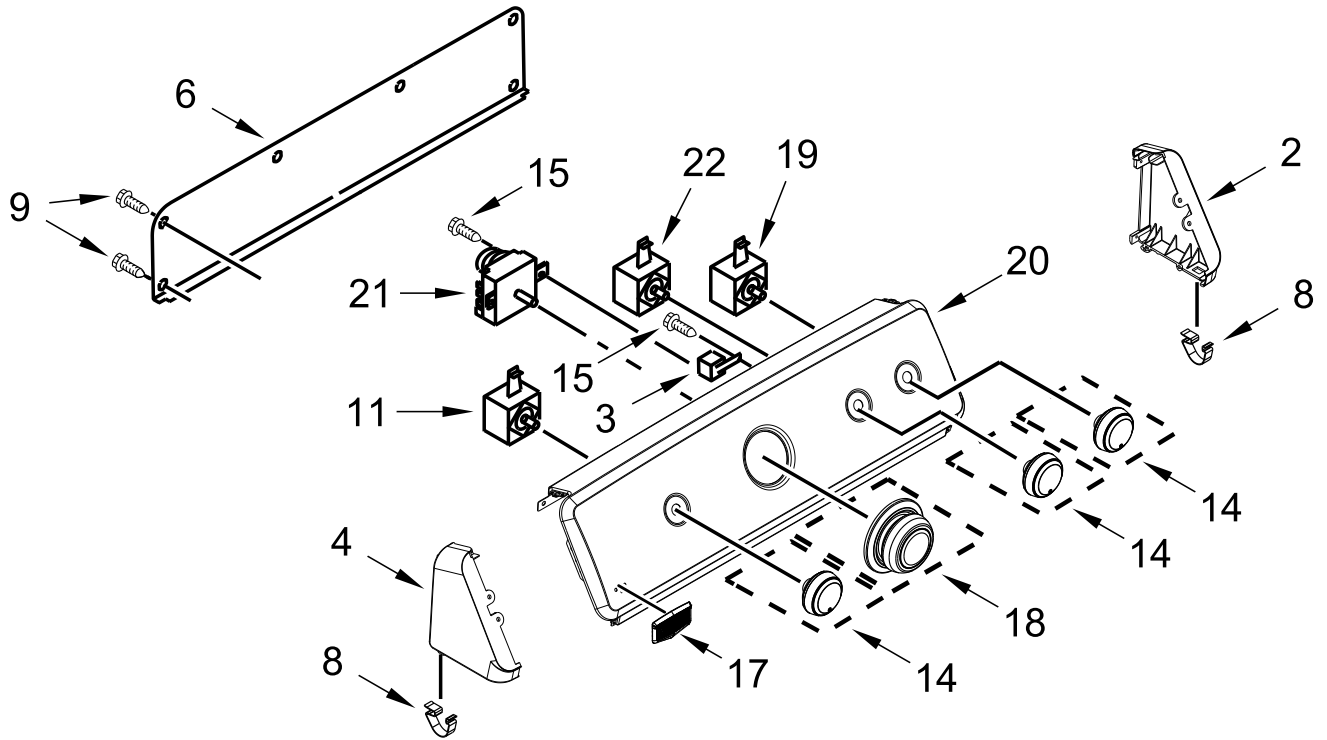

GAS DRYER

MODELS:

MGDC465HW1 (White)

TOP AND CONSOLE PARTS

TOP AND CONSOLE PARTS

<u>Illus. No.</u>	<u>Part No.</u>	<u>Description</u>	<u>Illus. No.</u>	<u>Part No.</u>	<u>Description</u>	<u>Illus. No.</u>	<u>Part No.</u>	<u>Description</u>
1		Literature Parts	10		Screen, Lint	19	W10117655	Switch, Push To Start
	W11361424	Owners Manual		W10717210	White	20		Console
	W11355745	Quick Start Guide	11	3405156	Switch, Rotary (2 POS)		W11178666	White
	W10876314	Wiring Diagram	12	8533971	Screw	21	W10185992	Timer Assembly (60 Hz.)
2		Endcap, Right	13	688983	Screw	22	8530169	Switch, Rotary Temperature
	W10193821	White	14		Assembly, Control Knob			
3	694419	Buzzer, Mini		W10562155	Grey			
4		Endcap, Left		3348629	Screw			
	W10193824	White	15		Top			
5	W10476828	Control, Electronic	16		White			
6	W10103406	Panel, Rear (Console)		8559800	White			
7	W10865740	Harness, Wiring	17	W10612925	Badge			
8	8312709	Clip, Console	18		Assembly, Timer Knob			
9	693995	Screw		W10558463	Grey			