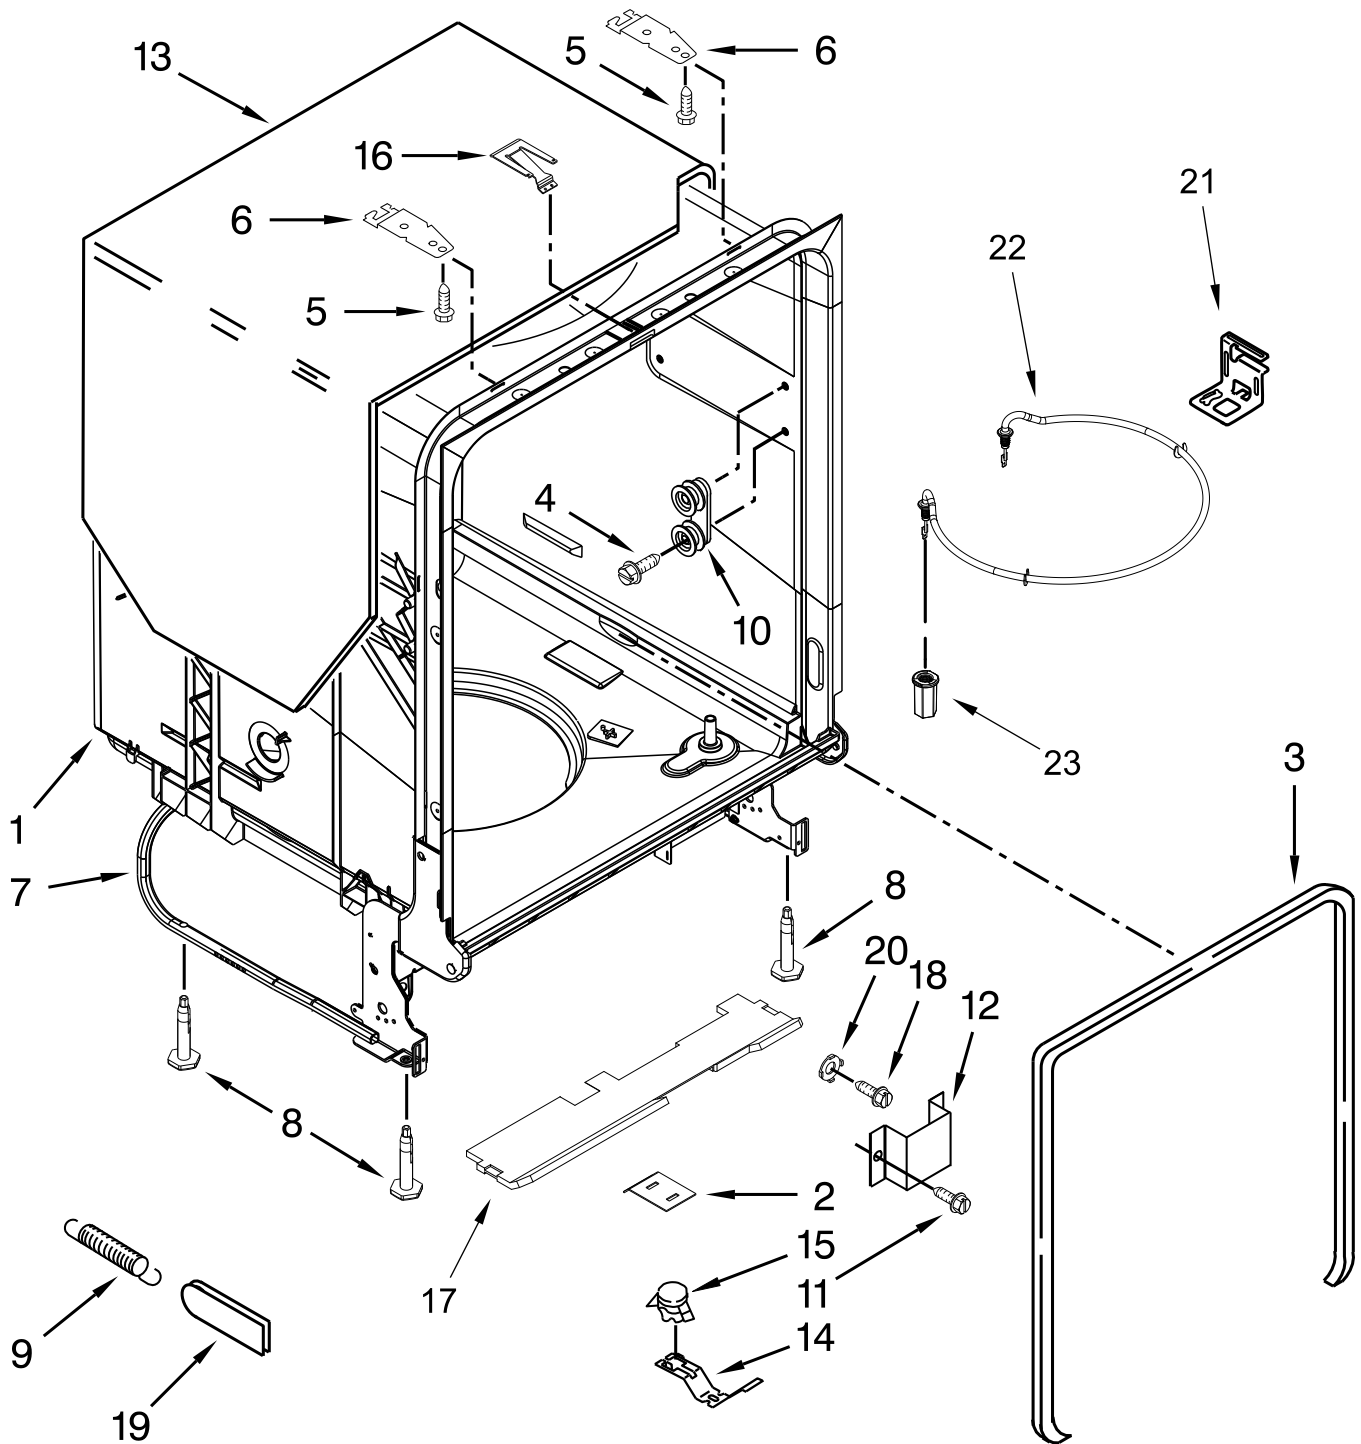

TUB AND FRAME PARTS

TUB AND FRAME PARTS

<u>Illus.</u> <u>No.</u>	<u>Part No.</u>	<u>Description</u>	<u>Illus.</u> <u>No.</u>	<u>Part No.</u>	<u>Description</u>	<u>Illus.</u> <u>No.</u>	<u>Part No.</u>	<u>Description</u>
1	W10349289	Tub Assembly (Includes Heater Assembly)	11	3400892	Screw	21	W10732961	Bracket, Heater Support
2	W10321574	Shield, Thermostat	12	8268991	Cover, Terminal Box	22	W10441445	Heater Element Assembly (Includes Heater Washer & Nut)
3	W10524469	Seal, Tub	13	W10866979	Shield, Tub Sound			NOTE: If heater element is removed, it must be replaced.
4	W10341745	Screw	14	W10539489	Clip, Thermostat			
5	3367670	Screw	15	3371618	Thermostat			
6	8269145	Bracket, Undercounter	16	W10544004	Strike, Latch			
7	W10304231	Support, Bottom	17	W10819539	Sound Insulation, Bottom			
8	W10619352	Leveler, Leg	18	3400014	Screw, Grounding	23	W10477552	Nut, Heater Element
9	W10337934	Spring, Door Balance	19	8268990	Bushing, Door Spring			
10	8575897	Wheel Assembly	20	3378128	Washer, Pronged Cup