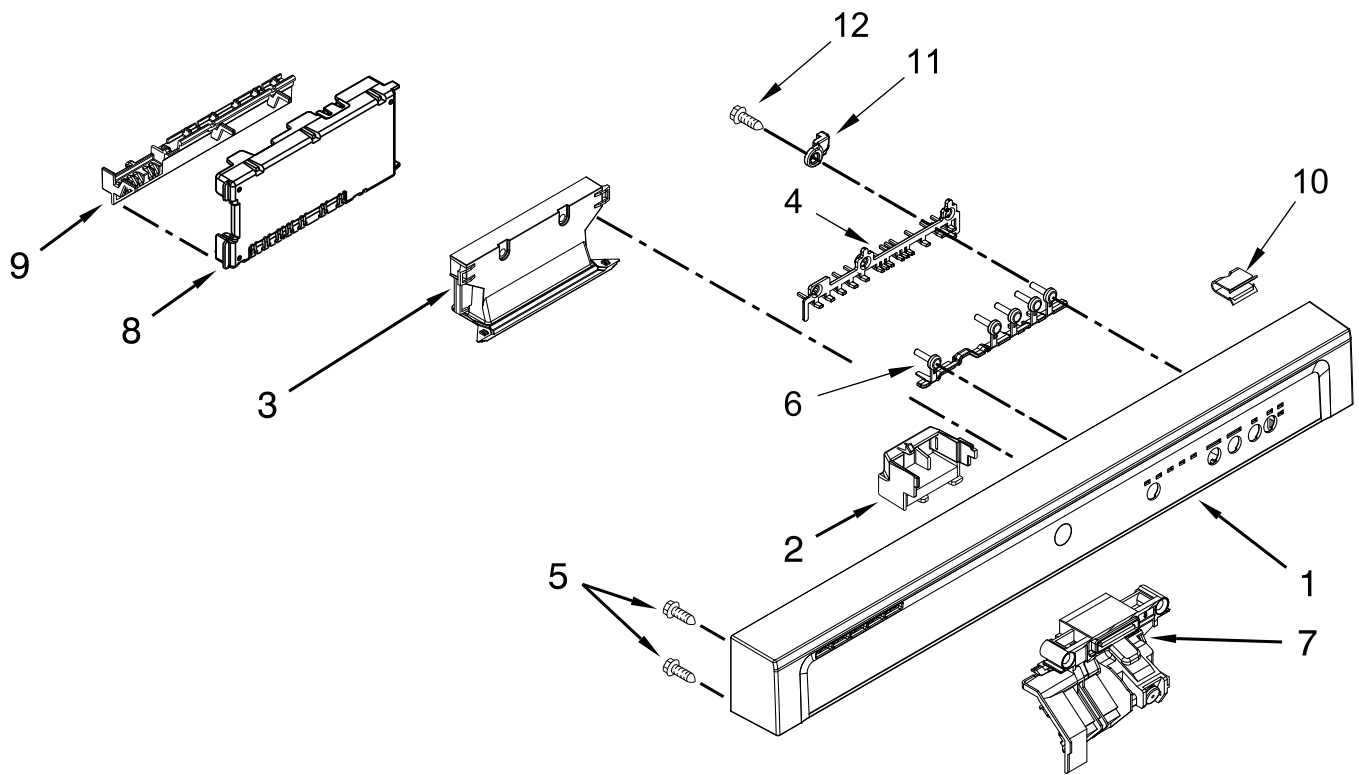

UNDERCOUNTER DISHWASHER

MODELS:

WDF520PADM8 (Stainless)

DOOR AND PANEL PARTS

DOOR AND PANEL PARTS

<u>Illus. No.</u>	<u>Part No.</u>	<u>Description</u>	<u>Illus. No.</u>	<u>Part No.</u>	<u>Description</u>	<u>Illus. No.</u>	<u>Part No.</u>	<u>Description</u>
1		Literature Parts	3	W10803537	Stiffener, Door	7	W10519755	Insulation, Toe Panel
	W11380970	Energy Guide	4		Panel, Front (Includes Nameplate)	8		Fastener
	W11384187	Owners Manual		W10629473	Stainless		W10503548	Black
	W11266092	Tech Sheet	5		Access Panel	9	8268961	Sleeve, Friction
2		Arm, Hinge		W10369023	Black	10	489470	Screw
	W10274922	Left Hand	6	W10884775	Badge	11	W10315897	Insulation, Front Panel
	W10274921	Right Hand						

CONTROL PANEL AND LATCH PARTS

CONTROL PANEL AND LATCH PARTS

<u>Illus.</u> <u>No.</u>	<u>Part No.</u>	<u>Description</u>	<u>Illus.</u> <u>No.</u>	<u>Part No.</u>	<u>Description</u>	<u>Illus.</u> <u>No.</u>	<u>Part No.</u>	<u>Description</u>
1		Console Assembly (Includes Insert)	5	W11096645	Screw	11	W10629551	Tab, Control
	W10629485	Stainless	6	W10629499	Button Tree	12	3400061	Screw
2	W10825638	Box, Connector	7	W10574864	Latch Assembly (Includes Switch)			
3		Handle Pocket	8	W10834738	Control, Electronic			
	W10629511	Black	9	W10825369	Brace, Connector			
4	W10629497	Light Pipe	10	W10485367	Clip, Panel			

INNER DOOR PARTS

INNER DOOR PARTS

<u>Illus.</u> <u>No.</u>	<u>Part No.</u>	<u>Description</u>	<u>Illus.</u> <u>No.</u>	<u>Part No.</u>	<u>Description</u>	<u>Illus.</u> <u>No.</u>	<u>Part No.</u>	<u>Description</u>
1	W10348409	Screw	6	8269259	Gasket, Vent	11	W10274923	Seal, Console/Door
2	W10524920	Cap, Rinse Aid	7	W10671924	Bezel, Vent	12	W10462232	Bracket, Dispenser
3	W10713291	Inner Door Assembly (Also Order Item 6)	8	W10671905	Dispenser Assembly			
4	W10482094	Cover, Dispenser	9	W10832780	Wiring Harness			
5	W10329609	Vent Assembly (Also Order Item 6)	10	W10177098	Screw			