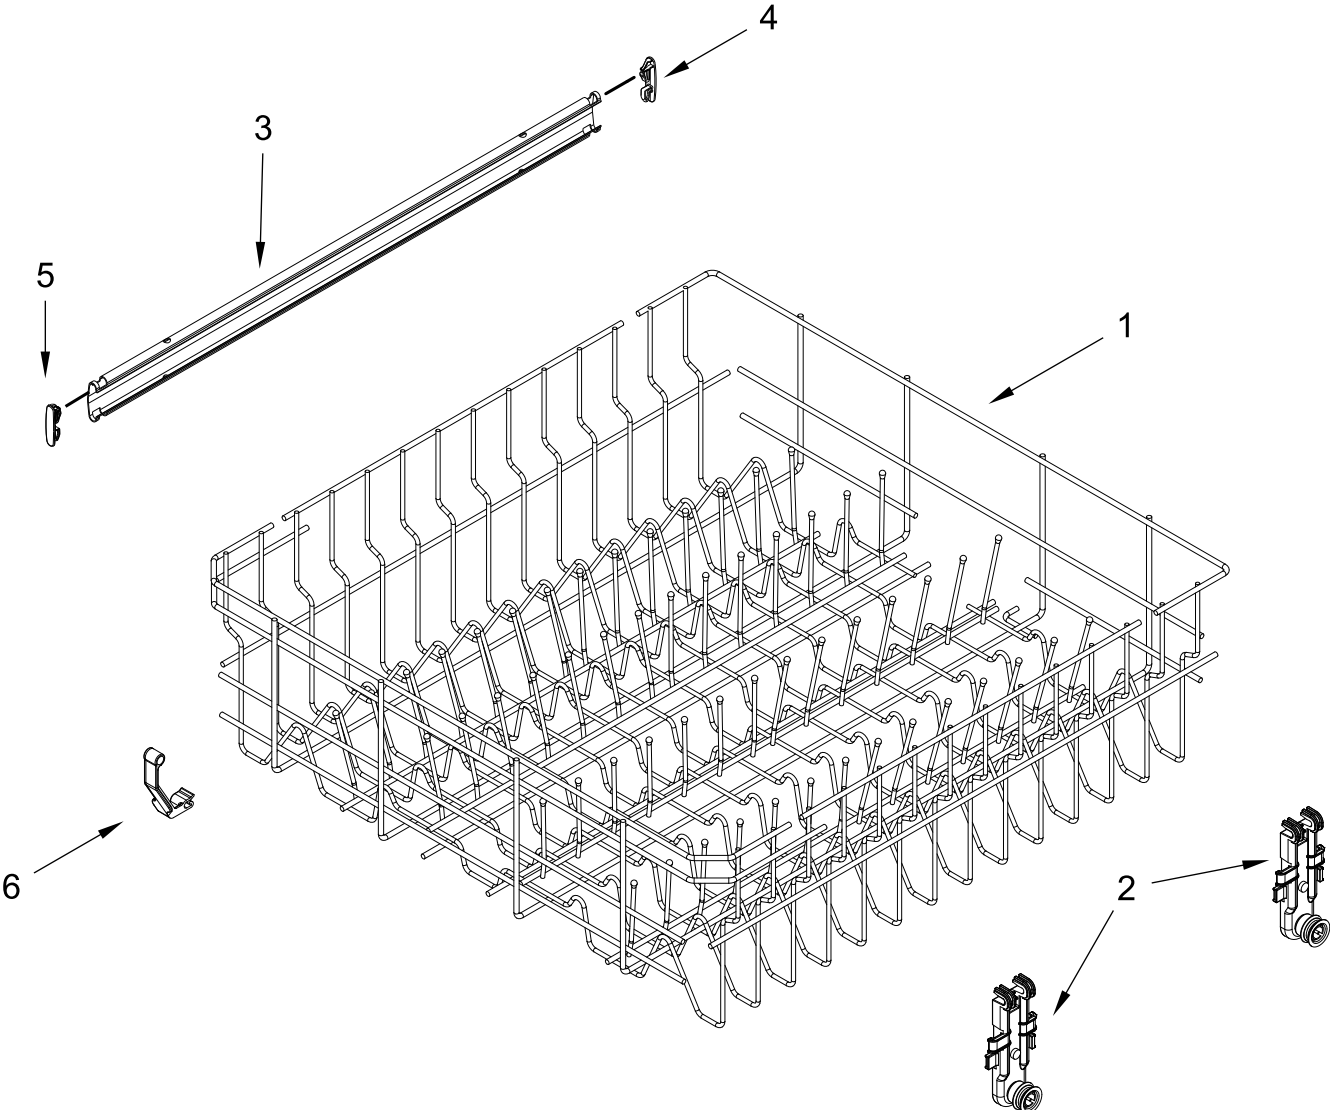

UPPER RACK AND TRACK PARTS

UPPER RACK AND TRACK PARTS

<u>Illus.</u> <u>No.</u>	<u>Part No.</u>	<u>Description</u>	<u>Illus.</u> <u>No.</u>	<u>Part No.</u>	<u>Description</u>	<u>Illus.</u> <u>No.</u>	<u>Part No.</u>	<u>Description</u>
1	8539214	Dishrack, Upper	3	3385089	Track, Dishrack	5	W10082861	Stop, Track (Removable)
2	8268655	Mount, Wheel Stationary	4	8565925	Stop, Track (Non-Removable)	6	W10254690	Clip, Dispenser Guard