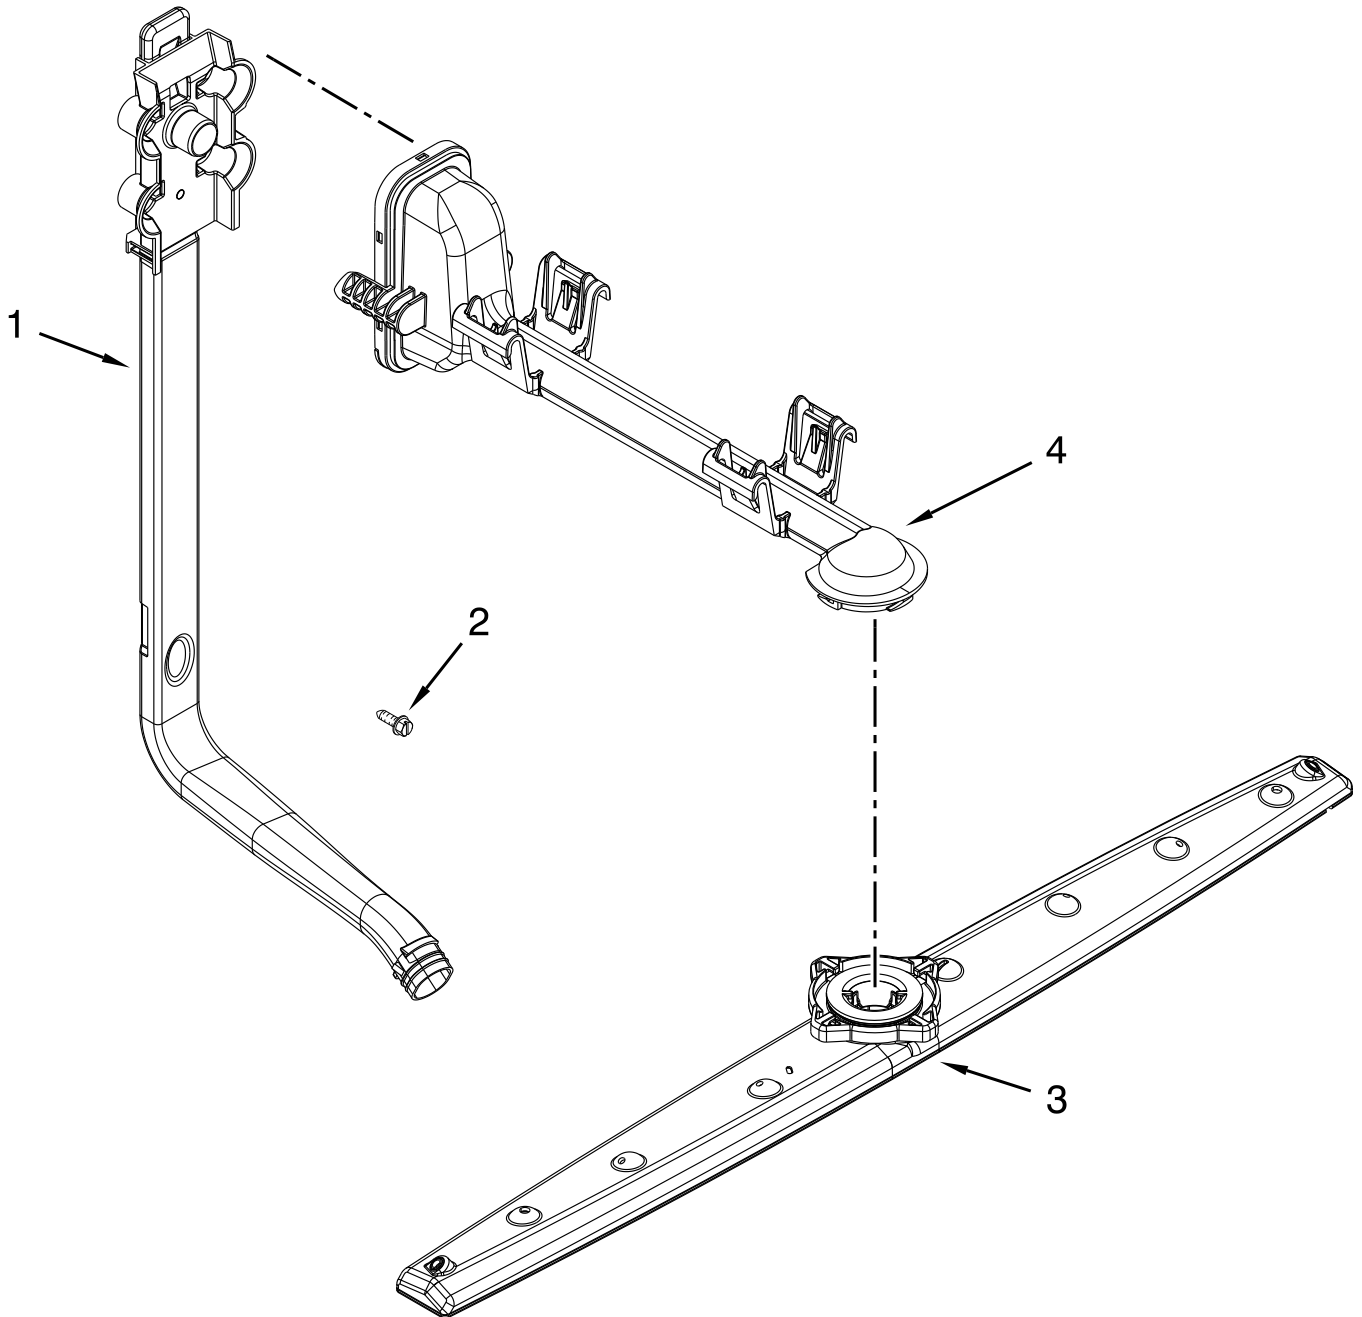

UPPER WASH AND RINSE PARTS

UPPER WASH AND RINSE PARTS

<u>Illus.</u> <u>No.</u>	<u>Part No.</u>	<u>Description</u>	<u>Illus.</u> <u>No.</u>	<u>Part No.</u>	<u>Description</u>
1	W11462355	Feed Tube Assembly	3	W10498900	Sprayarm
2	W10165274	Screw	4	W10340594	Manifold