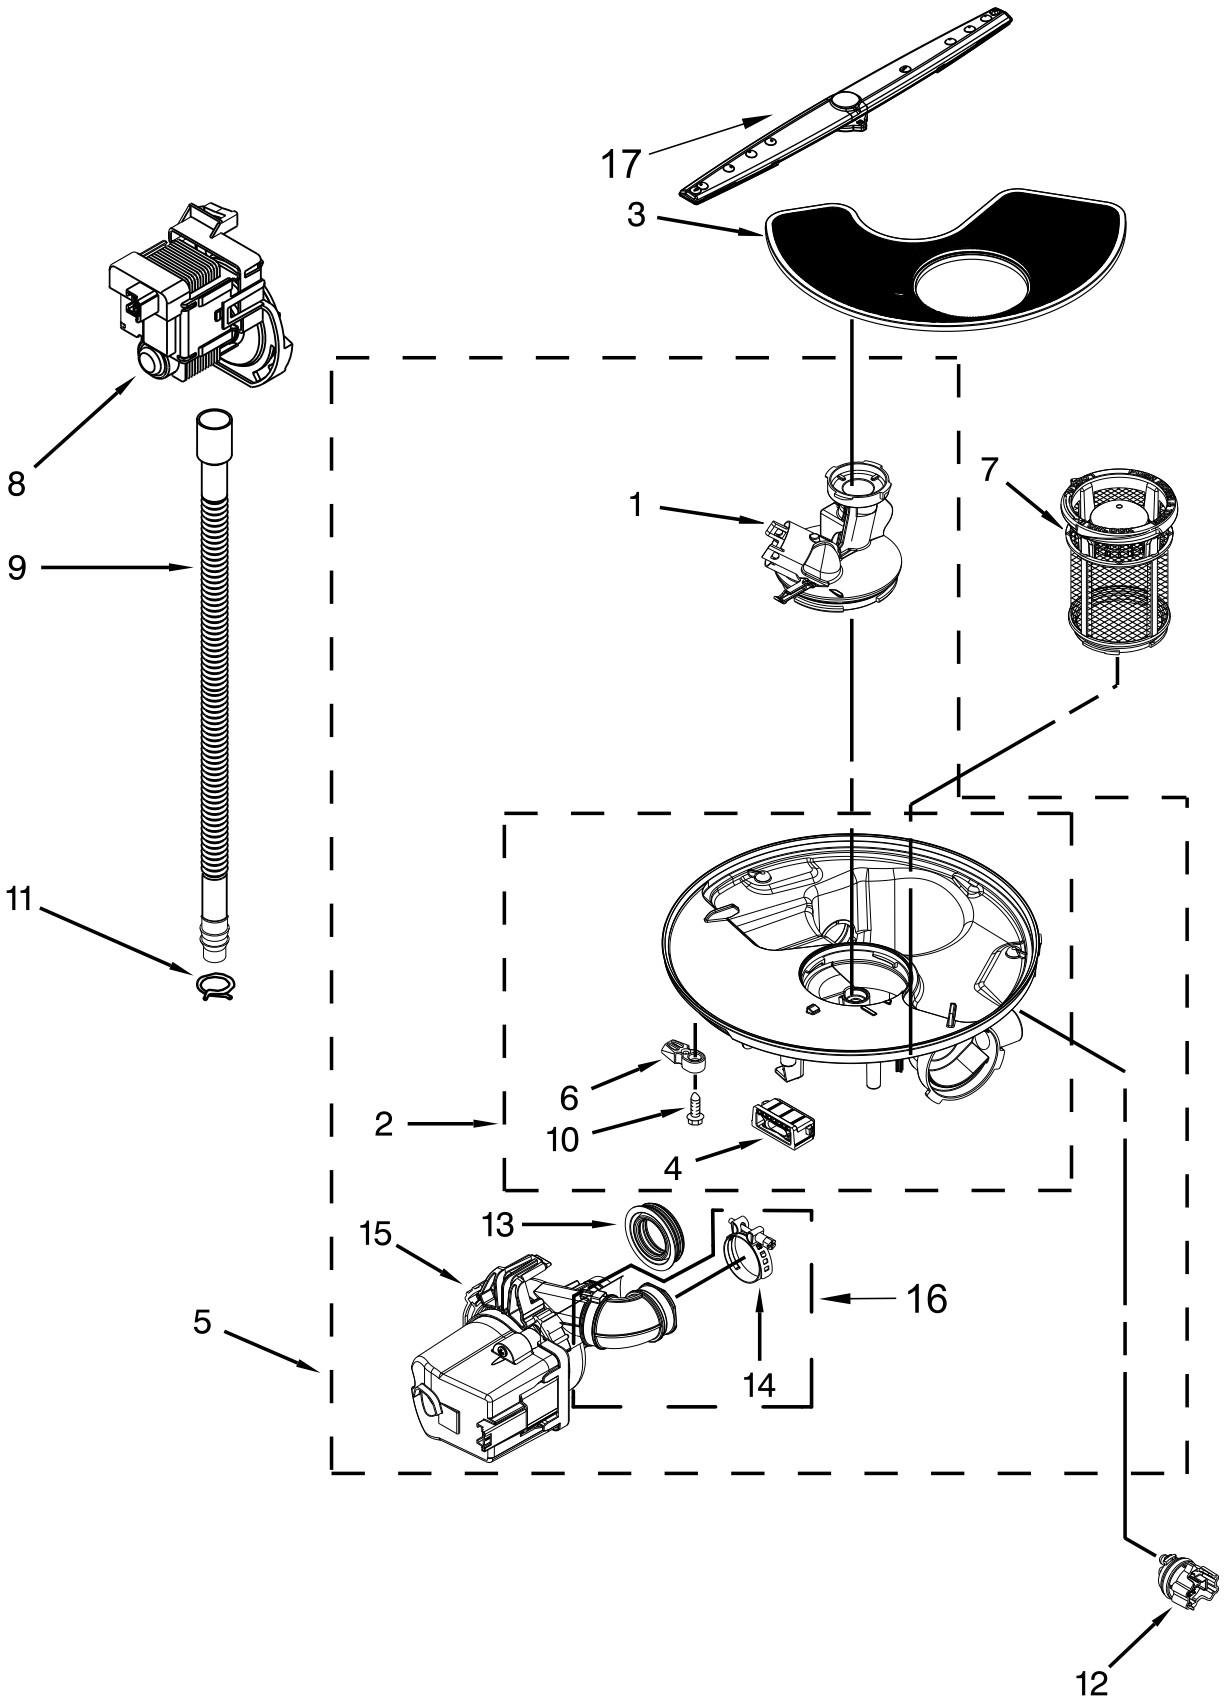

PUMP, WASHARM AND MOTOR PARTS

PUMP, WASHARM AND MOTOR PARTS

<u>Illus. No.</u>	<u>Part No.</u>	<u>Description</u>	<u>Illus. No.</u>	<u>Part No.</u>	<u>Description</u>	<u>Illus. No.</u>	<u>Part No.</u>	<u>Description</u>
1	W10455271	Cover, Outlet	7	W10789806	Filter Cup Assembly	15	W10805386	Motor
2	W10482462	Sump With Seal (Also Order Items 13 & 16)	8	W10537634	Pump, Drain			(Also Order Items 13 & 16)
3	W10463906	Screen	9	8269144	Hose, Drain	16	W10445975	Hose Assembly (Includes 2 Clamps)
4	W10195086	Motor, Isolator	10	W10348407	Screw	17	W10491331	Sprayarm
5	W10837401	Sump & Motor Assembly	11	370445	Clamp, Hose			
6	W10372113	Tab, Sump	12	W10723295	Indicator, Optical Wash			
			13	W11182008	Grommet			
			14	W10169167	Clamp, Hose