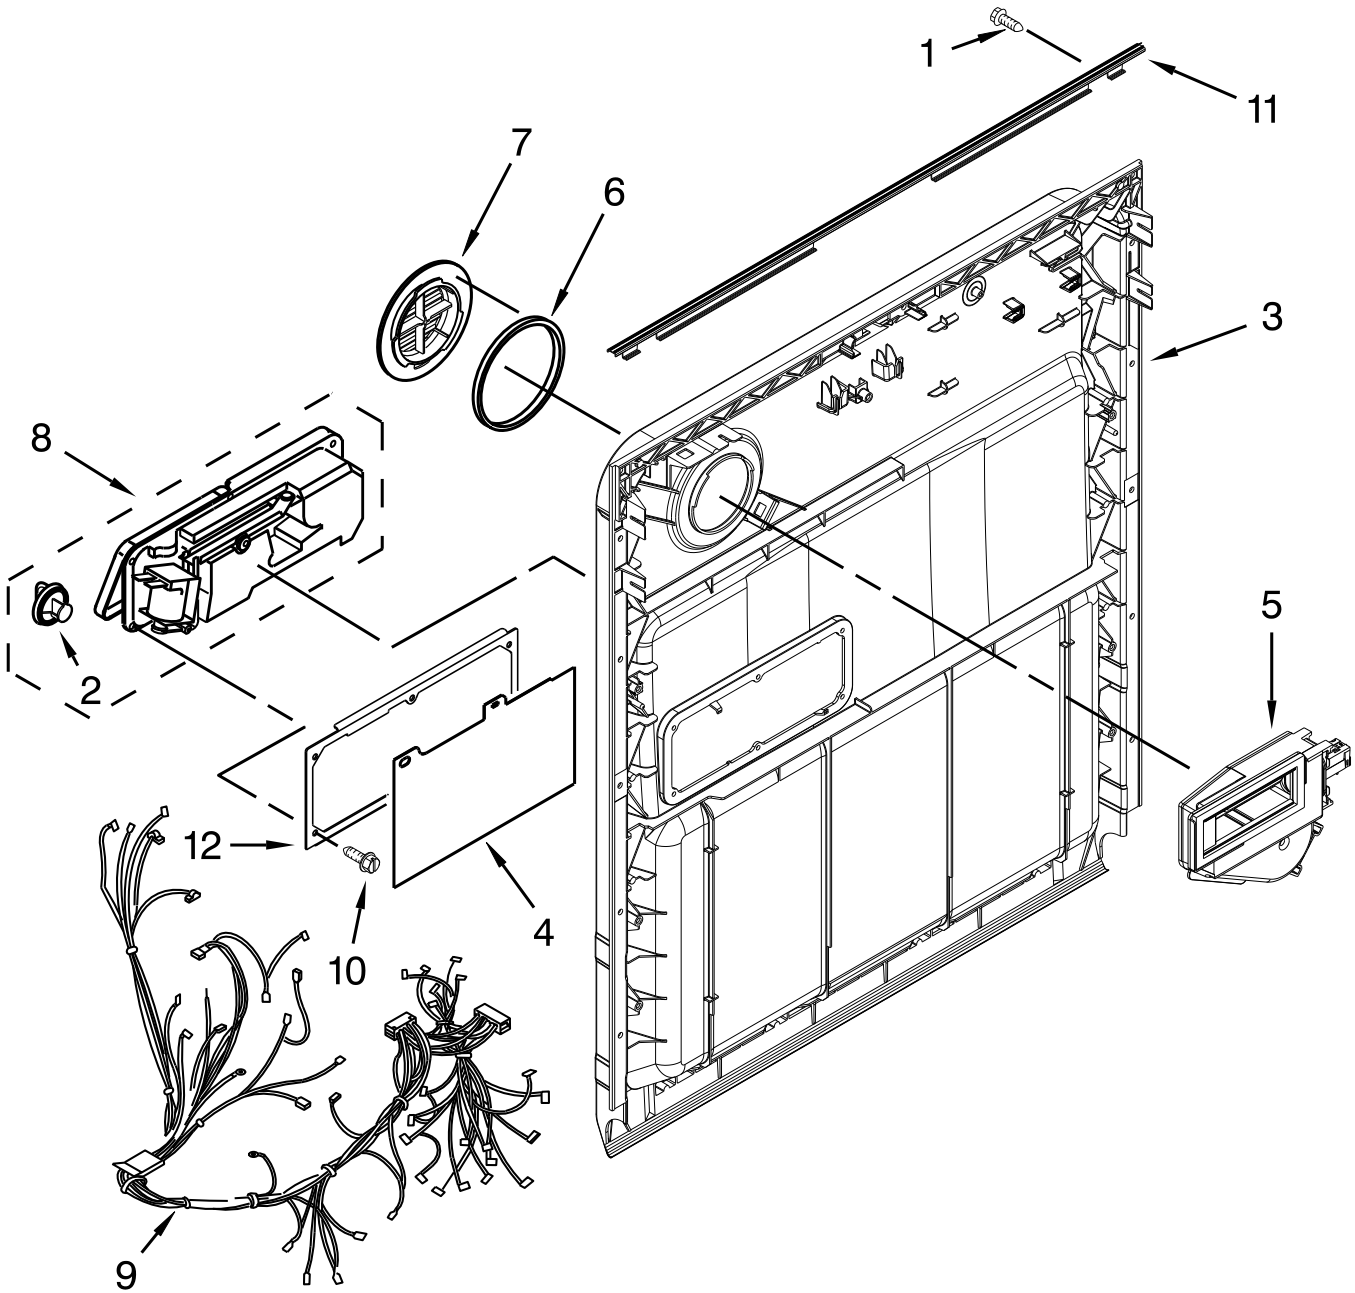

UNDERCOUNTER DISHWASHER

MODELS:

WDF520PADM8 (Stainless)

DOOR AND PANEL PARTS

DOOR AND PANEL PARTS

<u>Illus. No.</u>	<u>Part No.</u>	<u>Description</u>	<u>Illus. No.</u>	<u>Part No.</u>	<u>Description</u>	<u>Illus. No.</u>	<u>Part No.</u>	<u>Description</u>
1		Literature Parts	3	W10803537	Stiffener, Door	7	W10519755	Insulation, Toe Panel
	W11380970	Energy Guide	4		Panel, Front (Includes Nameplate)	8		Fastener
	W11384187	Owners Manual		W10629473	Stainless		W10503548	Black
	W11266092	Tech Sheet	5		Access Panel	9	8268961	Sleeve, Friction
2		Arm, Hinge		W10369023	Black	10	489470	Screw
	W10274922	Left Hand	6	W10884775	Badge	11	W10315897	Insulation, Front Panel
	W10274921	Right Hand						

CONTROL PANEL AND LATCH PARTS

CONTROL PANEL AND LATCH PARTS

<u>Illus.</u> <u>No.</u>	<u>Part No.</u>	<u>Description</u>	<u>Illus.</u> <u>No.</u>	<u>Part No.</u>	<u>Description</u>	<u>Illus.</u> <u>No.</u>	<u>Part No.</u>	<u>Description</u>
1		Console Assembly (Includes Insert)	5	W11096645	Screw	11	W10629551	Tab, Control
	W10629485	Stainless	6	W10629499	Button Tree	12	3400061	Screw
2	W10825638	Box, Connector	7	W10574864	Latch Assembly (Includes Switch)			
3		Handle Pocket	8	W10834738	Control, Electronic			
	W10629511	Black	9	W10825369	Brace, Connector			
4	W10629497	Light Pipe	10	W10485367	Clip, Panel			

INNER DOOR PARTS

INNER DOOR PARTS

<u>Illus.</u> <u>No.</u>	<u>Part No.</u>	<u>Description</u>	<u>Illus.</u> <u>No.</u>	<u>Part No.</u>	<u>Description</u>	<u>Illus.</u> <u>No.</u>	<u>Part No.</u>	<u>Description</u>
1	W10348409	Screw	6	8269259	Gasket, Vent	11	W10274923	Seal, Console/Door
2	W10524920	Cap, Rinse Aid	7	W10671924	Bezel, Vent	12	W10462232	Bracket, Dispenser
3	W10713291	Inner Door Assembly (Also Order Item 6)	8	W10671905	Dispenser Assembly			
4	W10482094	Cover, Dispenser	9	W10832780	Wiring Harness			
5	W10329609	Vent Assembly (Also Order Item 6)	10	W10177098	Screw			