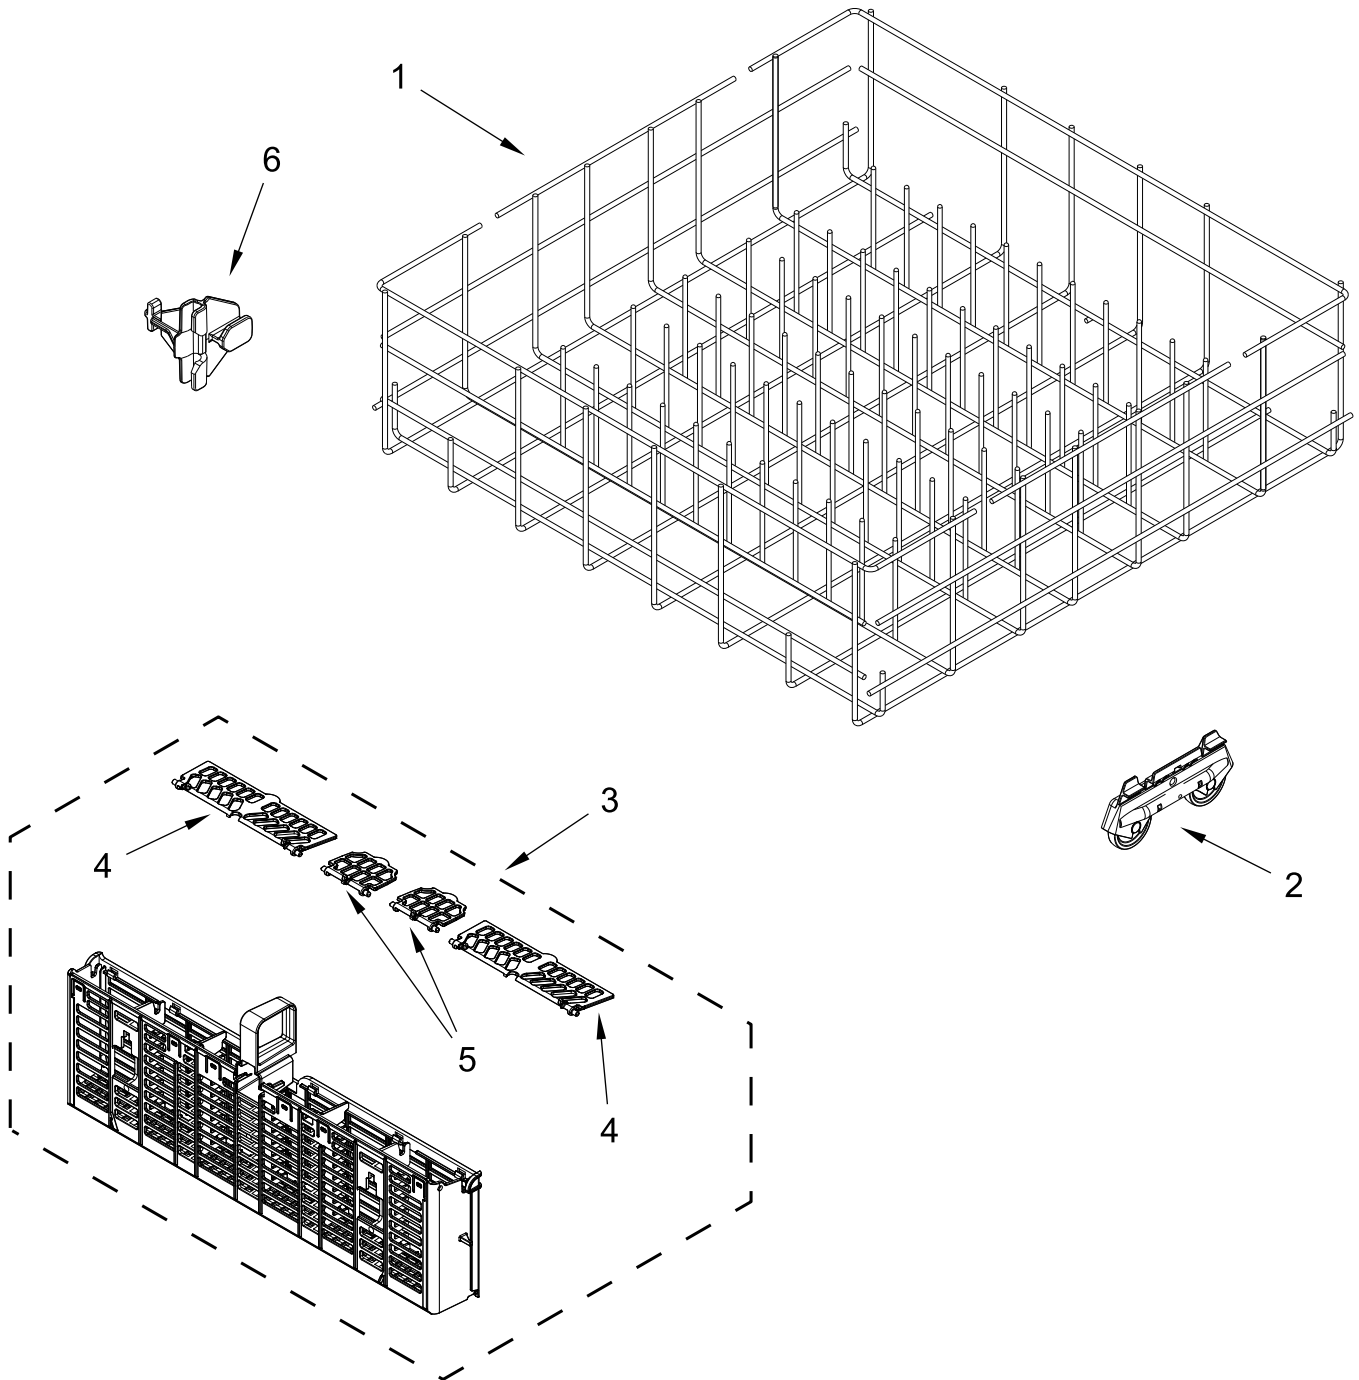

LOWER RACK PARTS

LOWER RACK PARTS

<u>Illus.</u> <u>No.</u>	<u>Part No.</u>	<u>Description</u>	<u>Illus.</u> <u>No.</u>	<u>Part No.</u>	<u>Description</u>	<u>Illus.</u> <u>No.</u>	<u>Part No.</u>	<u>Description</u>
1	8539225	Dishrack, Lower	3	W10918493	Silverware Basket Assembly	5	W10629537	Lid, Silverware Basket (Center)
2	8268645	Wheel & Transport Assembly	4	W10629533	Lid, Silverware Basket (Side)	6	W10671904	Clip, Silverware Basket