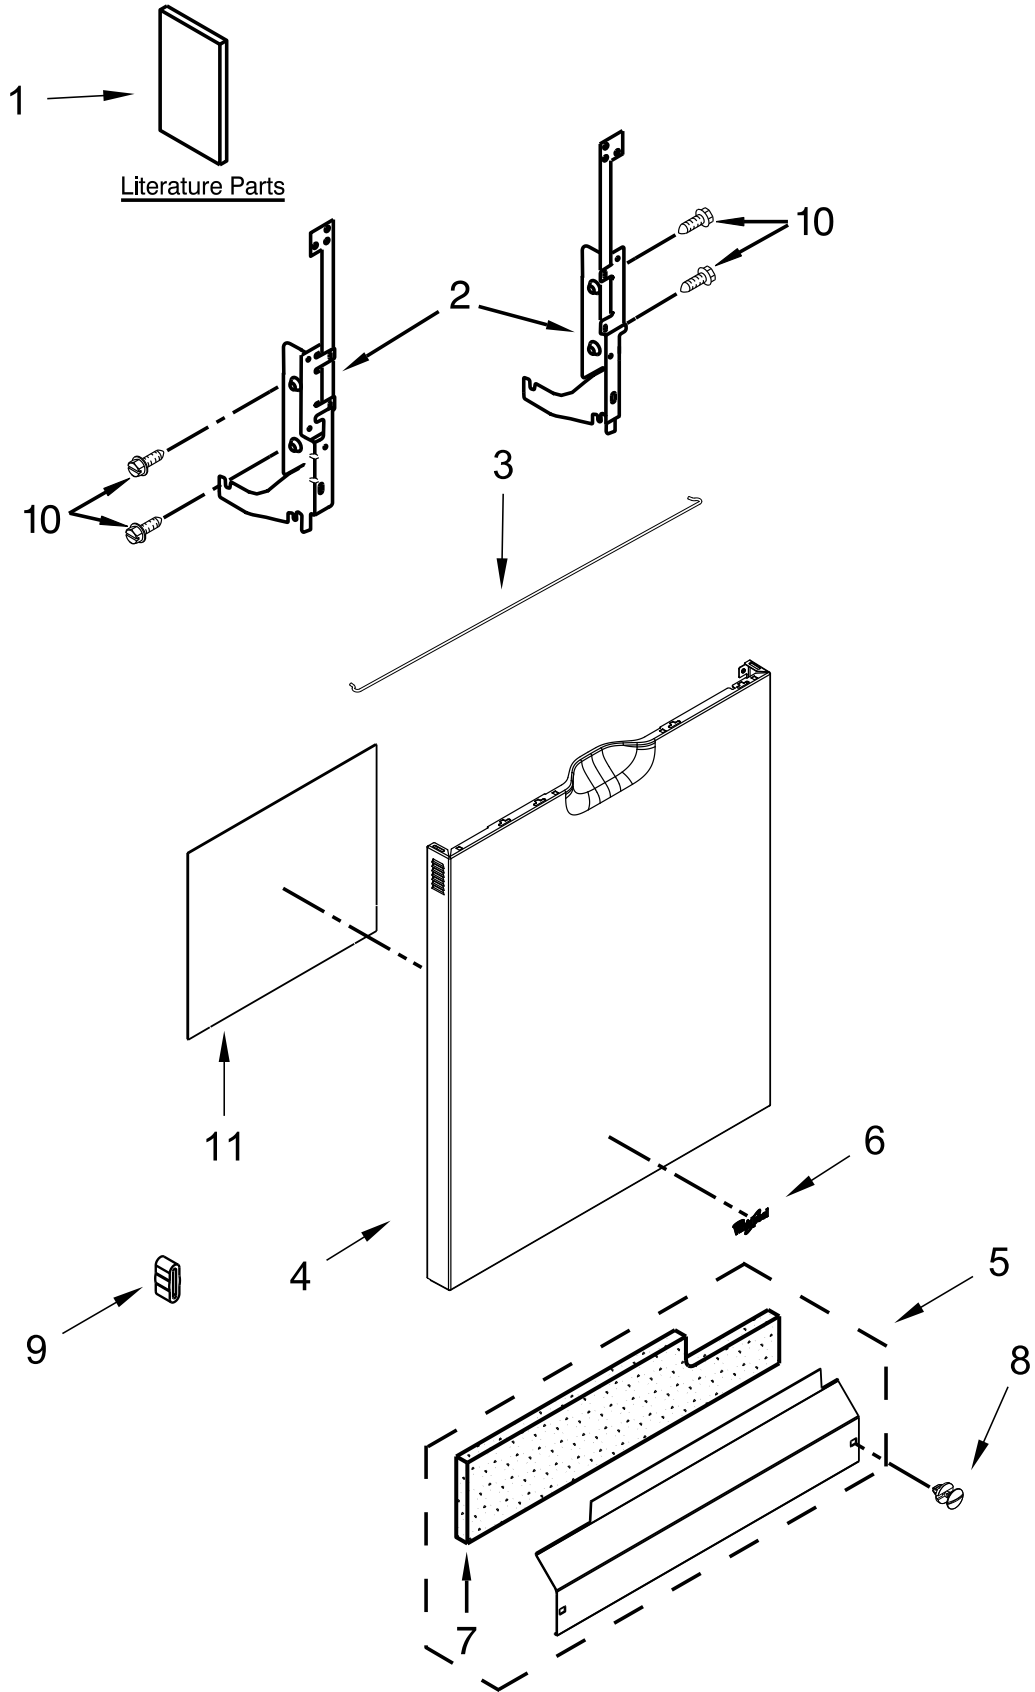

UNDERCOUNTER DISHWASHER

MODELS:

WDF520PADM8 (Stainless)

DOOR AND PANEL PARTS

DOOR AND PANEL PARTS

<u>Illus. No.</u>	<u>Part No.</u>	<u>Description</u>	<u>Illus. No.</u>	<u>Part No.</u>	<u>Description</u>	<u>Illus. No.</u>	<u>Part No.</u>	<u>Description</u>
1		Literature Parts	3	W10803537	Stiffener, Door	7	W10519755	Insulation, Toe Panel
	W11380970	Energy Guide	4		Panel, Front (Includes Nameplate)	8		Fastener
	W11384187	Owners Manual		W10629473	Stainless		W10503548	Black
	W11266092	Tech Sheet	5		Access Panel	9	8268961	Sleeve, Friction
2		Arm, Hinge		W10369023	Black	10	489470	Screw
	W10274922	Left Hand	6	W10884775	Badge	11	W10315897	Insulation, Front Panel
	W10274921	Right Hand						

CONTROL PANEL AND LATCH PARTS

CONTROL PANEL AND LATCH PARTS

<u>Illus.</u> <u>No.</u>	<u>Part No.</u>	<u>Description</u>	<u>Illus.</u> <u>No.</u>	<u>Part No.</u>	<u>Description</u>	<u>Illus.</u> <u>No.</u>	<u>Part No.</u>	<u>Description</u>
1		Console Assembly (Includes Insert)	5	W11096645	Screw	11	W10629551	Tab, Control
	W10629485	Stainless	6	W10629499	Button Tree	12	3400061	Screw
2	W10825638	Box, Connector	7	W10574864	Latch Assembly (Includes Switch)			
3		Handle Pocket	8	W10834738	Control, Electronic			
	W10629511	Black	9	W10825369	Brace, Connector			
4	W10629497	Light Pipe	10	W10485367	Clip, Panel			

INNER DOOR PARTS

INNER DOOR PARTS

<u>Illus.</u> <u>No.</u>	<u>Part No.</u>	<u>Description</u>	<u>Illus.</u> <u>No.</u>	<u>Part No.</u>	<u>Description</u>	<u>Illus.</u> <u>No.</u>	<u>Part No.</u>	<u>Description</u>
1	W10348409	Screw	6	8269259	Gasket, Vent	11	W10274923	Seal, Console/Door
2	W10524920	Cap, Rinse Aid	7	W10671924	Bezel, Vent	12	W10462232	Bracket, Dispenser
3	W10713291	Inner Door Assembly (Also Order Item 6)	8	W10671905	Dispenser Assembly			
4	W10482094	Cover, Dispenser	9	W10832780	Wiring Harness			
5	W10329609	Vent Assembly (Also Order Item 6)	10	W10177098	Screw			