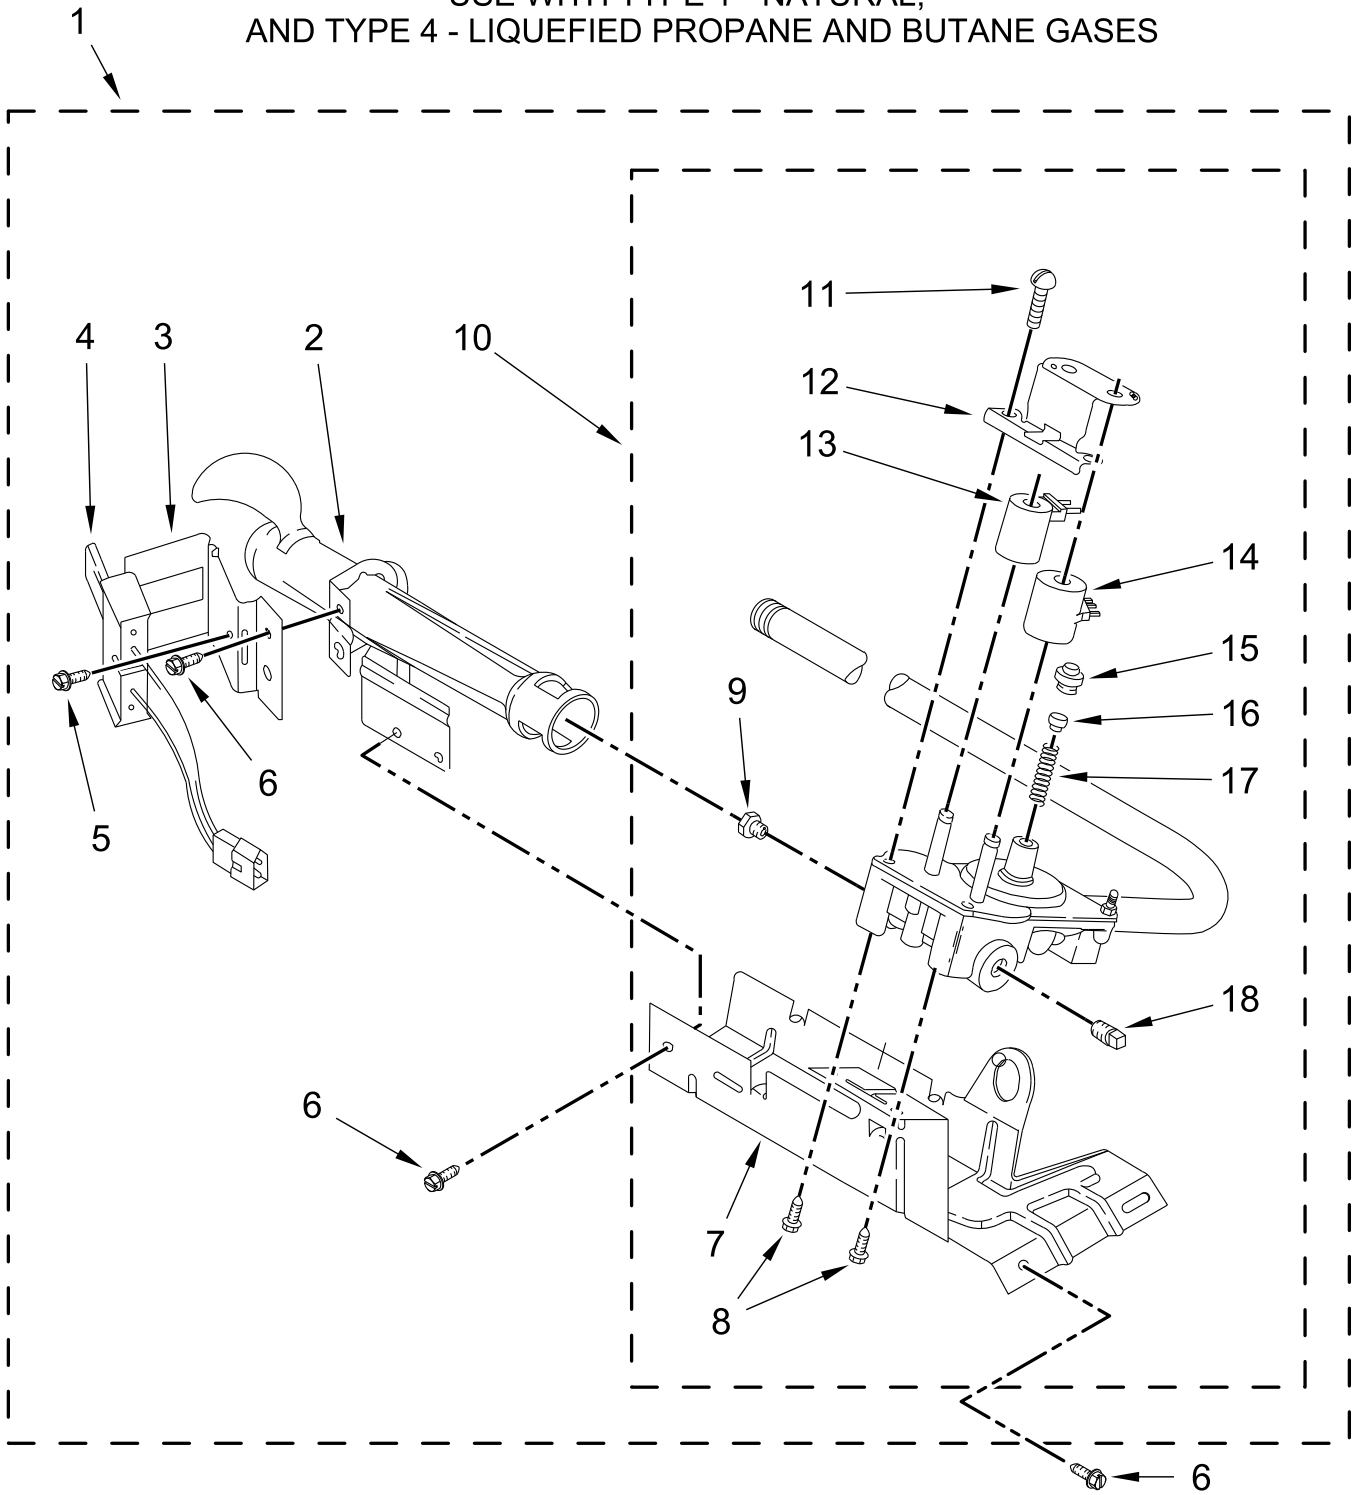

BURNER ASSEMBLY PARTS

USE WITH TYPE 1 - NATURAL,
AND TYPE 4 - LIQUEFIED PROPANE AND BUTANE GASES

BURNER ASSEMBLY PARTS

<u>Illus. No.</u>	<u>Part No.</u>	<u>Description</u>	<u>Illus. No.</u>	<u>Part No.</u>	<u>Description</u>	<u>Illus. No.</u>	<u>Part No.</u>	<u>Description</u>
1	8318272	Burner Assembly (60 Hz) (Type 1) (White Rodgers)	10	8318277	Valve, Gas (60 Hz)	18	239822	Plug, Pipe
			11	694421	Screw, Coil			Following Parts Not Illustrated
2	688617	Tube, Burner	12	694538	Bracket, Coil			
3	694298	Bracket, Ignitor	13	694540	Coil, 60 Hz. (2 Terminal) (Main)	49572A		Conversion Kit (Type 1 and 2) to Type (4) L.P.G.
4	686590	Ignitor	14	694539	Coil, 60 Hz (Split) (3 Terminal) (Pilot Position)			
5	W10366705	Screw	15	694424	Leak, Limiter			
6	343641	Screw	16	694423	Screw, Regulator Adjustment			
7	693986	Base, Burner	17	694422	Spring, Regulator			
8	3387057	Screw						
9		Orifice, Burner						
	234826	Type 1 (Natural)						
	229742	Type 4 (Butane)						
	234868	Type 4 (Propane)