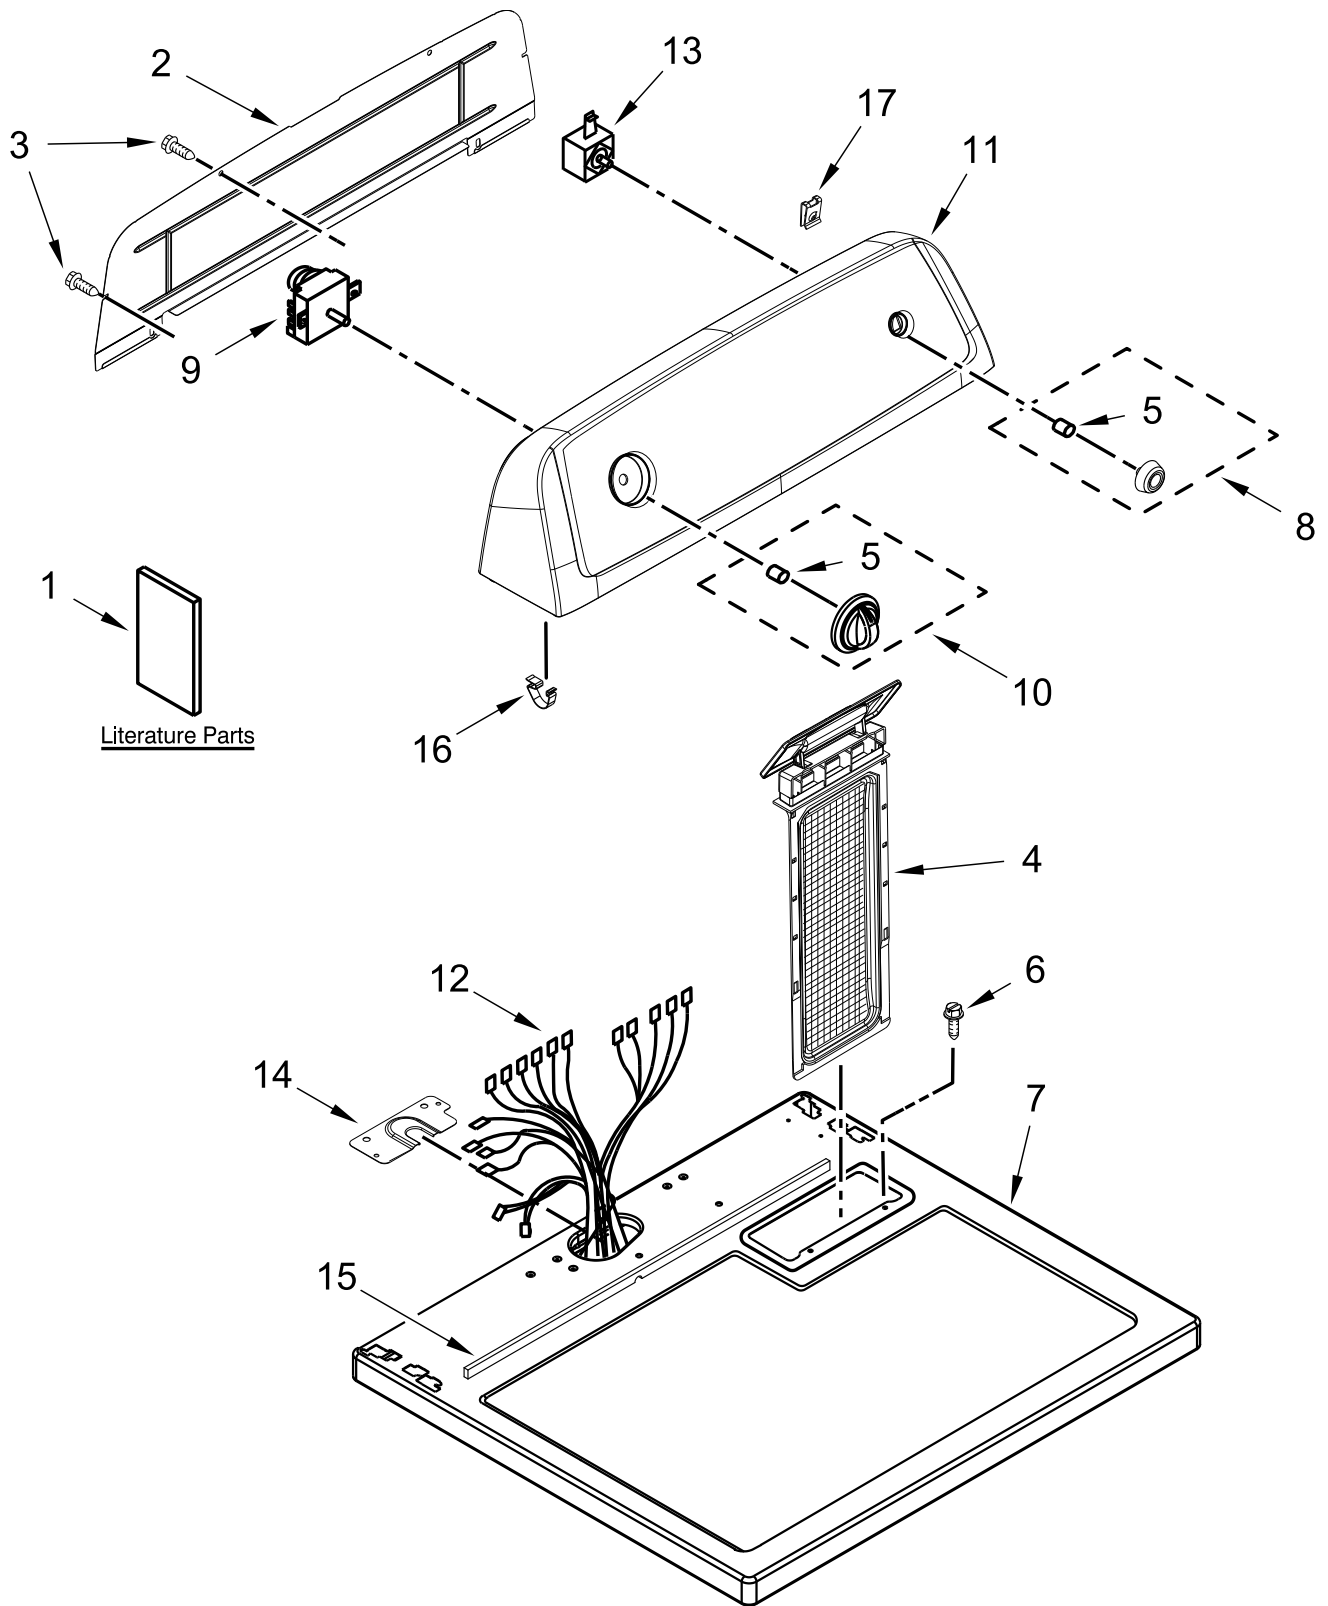

AMANA®

GAS DRYER

MODELS:

NGD4655EW3 (White)

TOP AND CONSOLE PARTS

TOP AND CONSOLE PARTS

<u>Illus. No.</u>	<u>Part No.</u>	<u>Description</u>	<u>Illus. No.</u>	<u>Part No.</u>	<u>Description</u>	<u>Illus. No.</u>	<u>Part No.</u>	<u>Description</u>
1		Literature Parts	6	688983	Screw	12	W10865760	Harness, Wiring
	W11361424	Owners Manual	7		Top	13	W10420741	Switch, Push To Start
		Quick Start Guide		8559800	White	14	W10112578	Bracket, Harness
	W10876313	Wiring Diagram	8		Knob, Push To Start	15	W10316616	Seal, Foam
2	W10416486	Panel, Rear Console		W10453948	White	16	8312709	Clip, Console
3	693995	Screw	9	W10745654	Timer Assembly	17	W10298336	Nut, "U"
4		Lint Screen	10		Assembly, Timer Knob			
	W10717210	White		W10711289	White			
5	8536939	Clip, Spring	11	W10097039	Panel, Control			