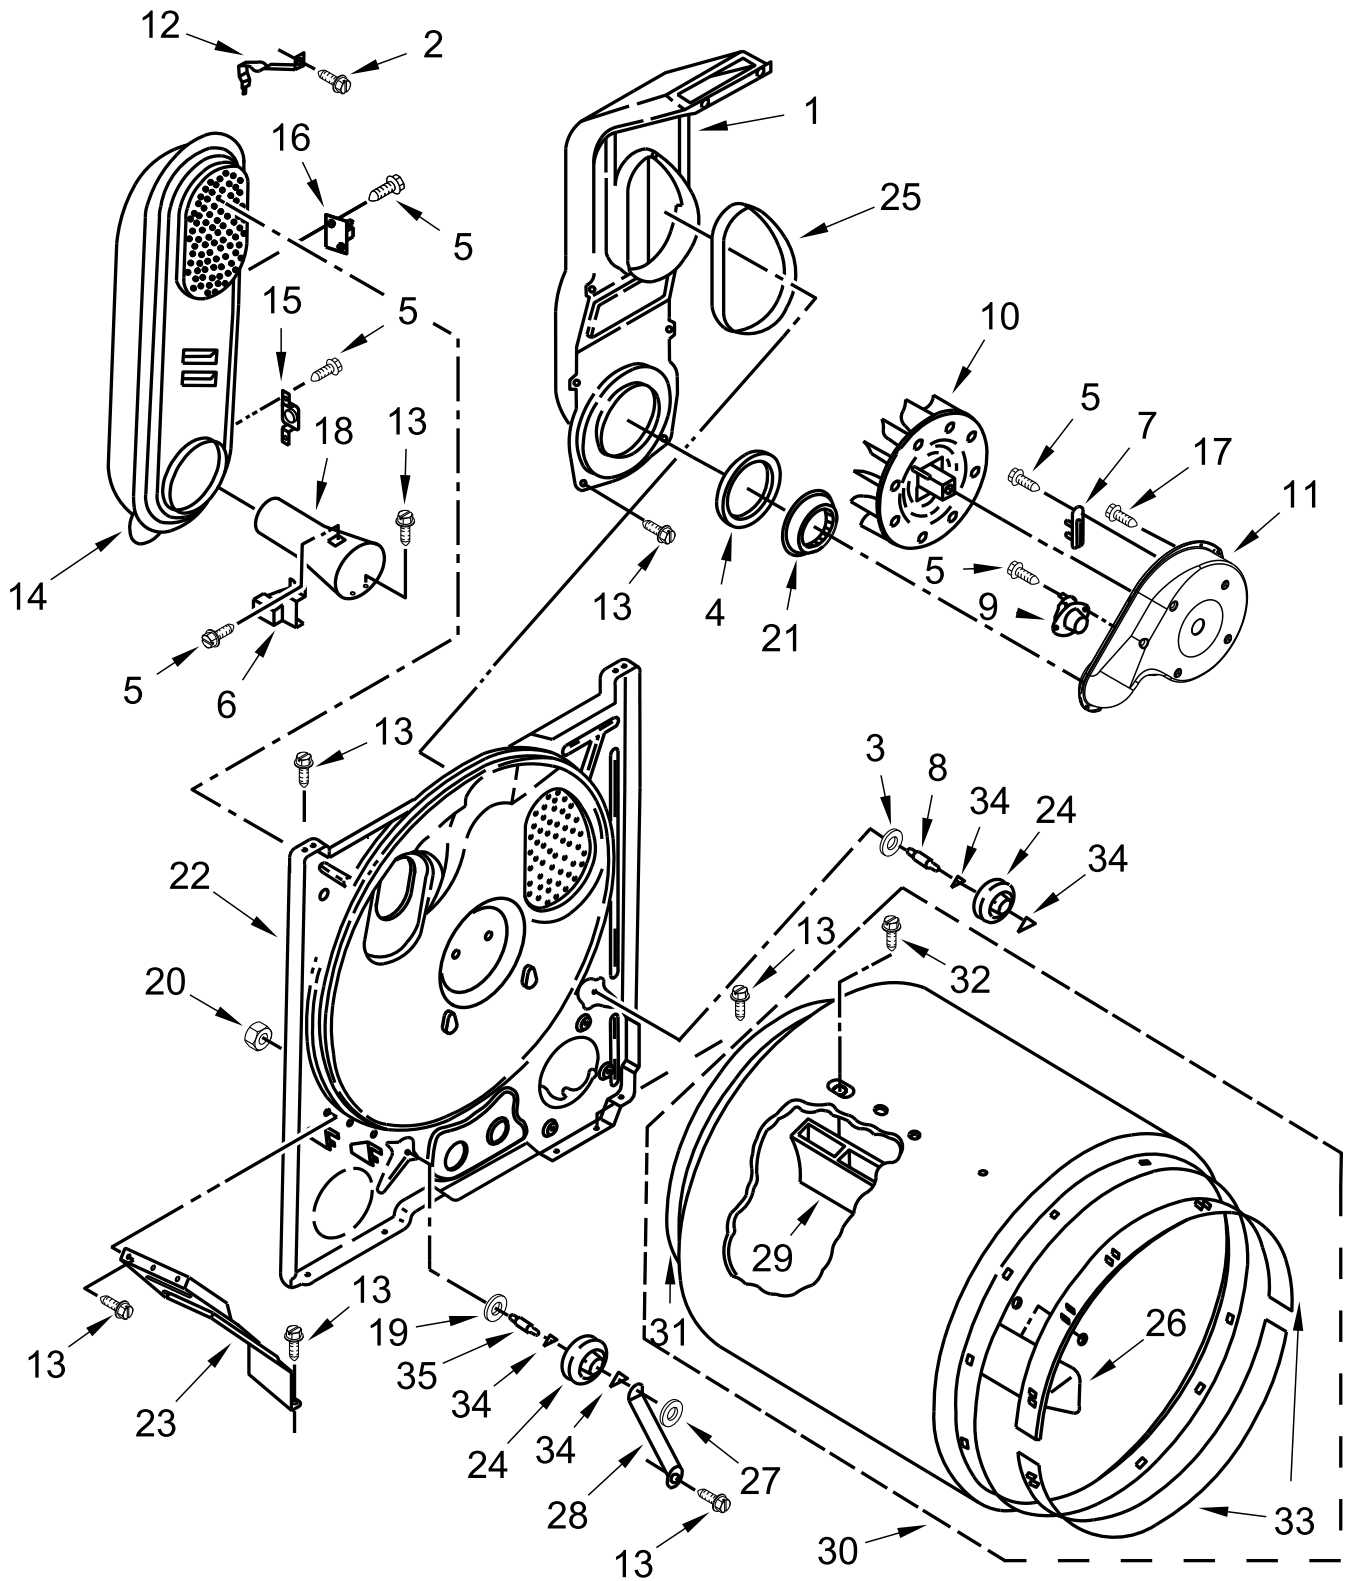

BULKHEAD PARTS

BULKHEAD PARTS

<u>Illus.</u> <u>No.</u>	<u>Part No.</u>	<u>Description</u>	<u>Illus.</u> <u>No.</u>	<u>Part No.</u>	<u>Description</u>	<u>Illus.</u> <u>No.</u>	<u>Part No.</u>	<u>Description</u>
1	W10798023	Assembly, Lint Chute	13	343641	Screw	24	W10756057	Roller, Support
2	489463	Screw	14	8530285	Box, Heater (96C)	25	339956	Seal
3	3388703	Washer	15	W10754607	Thermostat, High Limit SPST (180F)	26	3403636	Baffle, Drum (Short)
4	347139	Seal, Lint Chute	16	W11050897	Kit, Thermal Cut-Off (Includes Thermostat)	27	90296	Nut, Push On
5	90767	Screw	17	3390647	Screw	28	W11032820	Bracket, Support
6	338906	Sensor, Radiant	18	8066049	Funnel, Burner	29	692490	Baffle, Drum (Long)
7	3392519	Fuse, Thermal (91C)	19	348197	Washer	30	W10757750	Assembly, Drum (Complete)
8	W10359269	Shaft, Drum Roller - Right Hand Thread	20	W10298789	Nut, Hex	31	W10856781	Seal, Rear Drum
9	3387134	Thermostat	21	W10389567	Shield, Exhaust	32	W10219342	Screw
10	694089	Wheel, Blower	22	W10714475	Bulkhead	33	692526	Bearing, Ring
11	8577230	Housing, Blower	23	3406022	Bracket, Bulkhead Chute	34	W10512946	Washer, Tri Ring
12	3398161	Clip, Heater Box				35	W10359270	Shaft, Drum Roller - Left Hand Thread