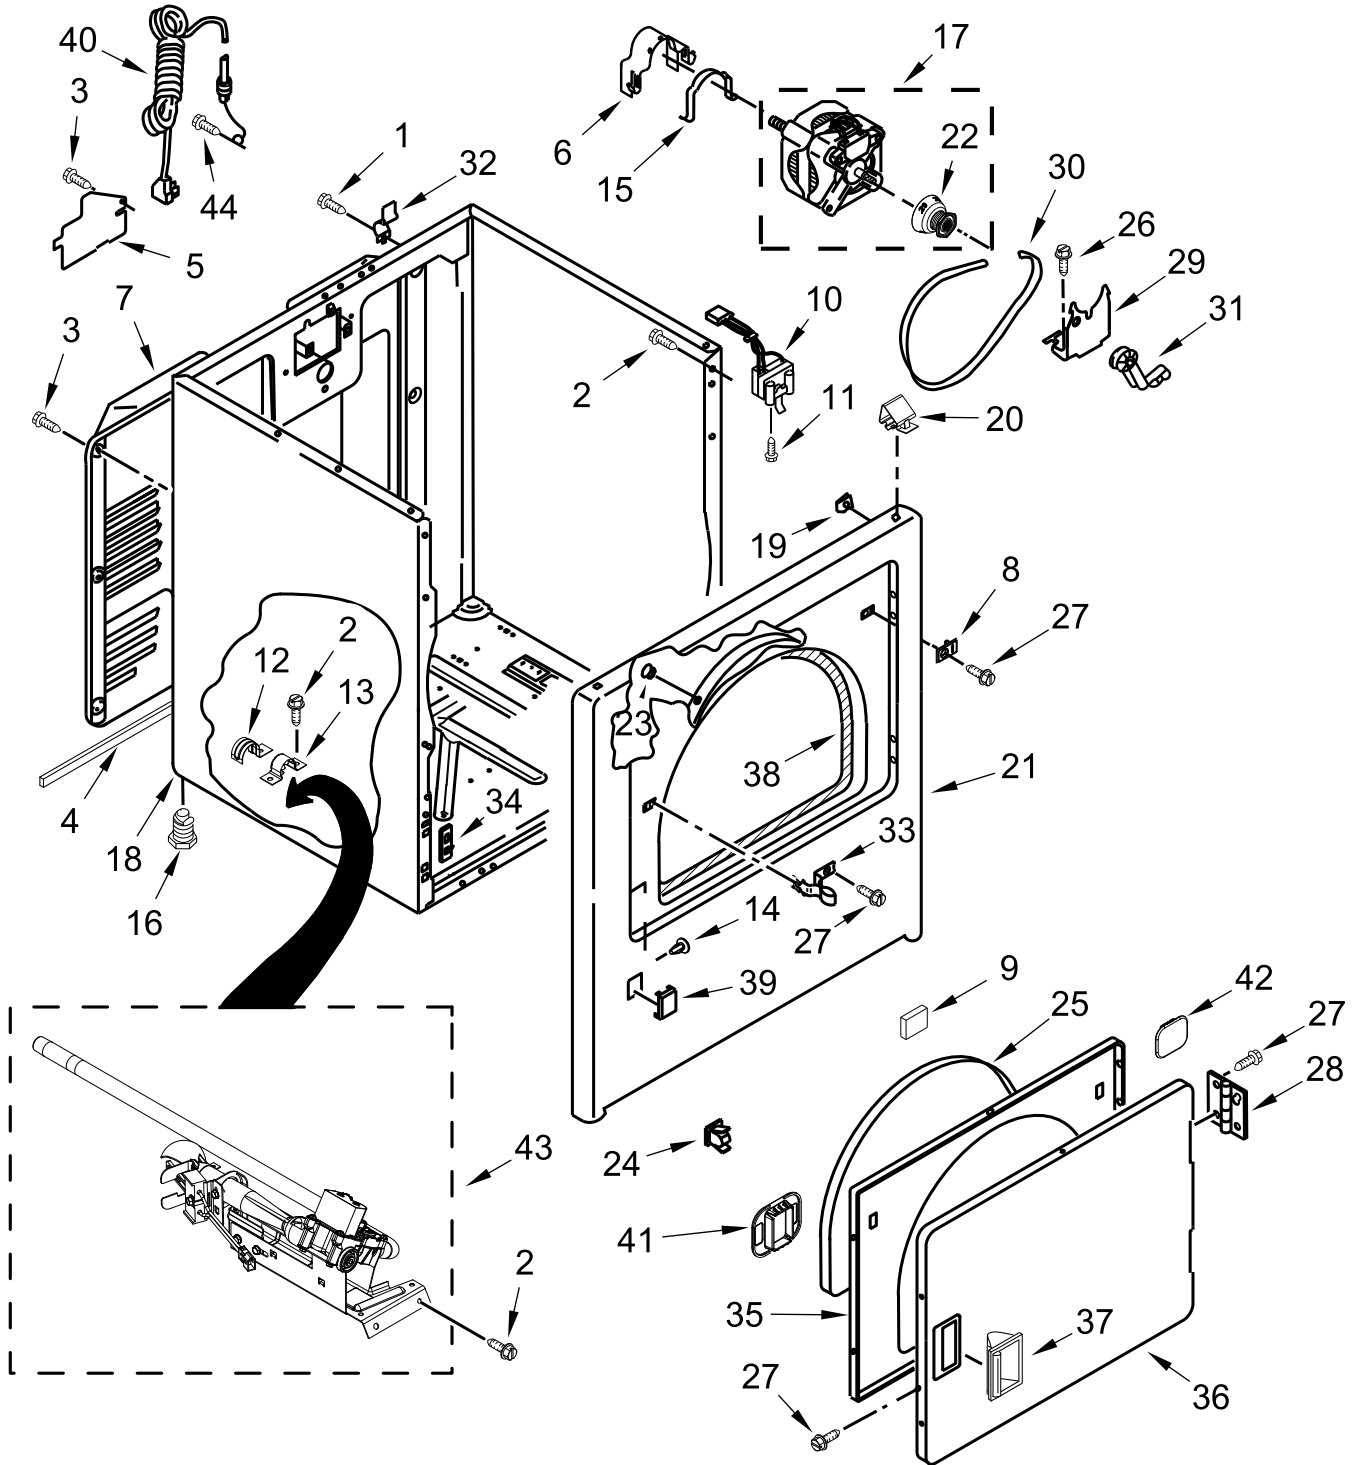

CABINET PARTS

CABINET PARTS

<u>Illus.</u> <u>No.</u>	<u>Part No.</u>	<u>Description</u>	<u>Illus.</u> <u>No.</u>	<u>Part No.</u>	<u>Description</u>	<u>Illus.</u> <u>No.</u>	<u>Part No.</u>	<u>Description</u>
1	3390631	Screw	19	98234	Clip, Ground	39		Plug, Front Panel
2	343641	Screw	20	8066092	Lock, Front Top		8564457	White
3	693995	Screw	21		Panel, Front	40	W10869141	Cord, Power
4	W10841728	Seal, Spill Guard		W10664698	White	41	W10529198	Cover, Door Catch
5	3396795	Cover, Terminal Block	22	8066184	Pulley, Motor	42	W10529197	Bezel, Door Catch
6	3404162	Clamp, Motor (With Shield)	23	685203	Clip, Felt Pad	43	8318272	Burner Assembly (60 Hz) (Type 1) (White Rodgers)
7	W10571724	Panel, Rear	24	W11224630	Assembly, Door Catch	44	W10773242	Screw
8	W10567345	Plug, Strike	25	W10730752	Seal, Door			
9	3389682	Spacer, Toe Panel	26	3400500	Bolt			
10	W10237959	Switch, Door	27	342055	Screw			
11	697773	Screw	28	W10362431	Assembly, Hinge and Pin			
12	W10727507	Clamp, Pipe	29	348780	Base, Motor			
13	341029	Clamp, Pipe	30	W10131364	Belt, Drive			
14	W11308618	Cover, Hinge Hole	31	691366	Idler Assembly			
15	W10121316	Clamp, Motor Mount	32	8066217	Hinge, Top			
16	3392100	Foot, Dryer	33	W11224633	Strike, Door			
	279810	Foot, Optional (Extended Length Package Of 2) (Not Included)	34	W10775448	Clip, Front Panel			
17	W10396029	Assembly, Motor	35	W10463967	Door, Inner			
18	8530603	Cabinet White	36		Door, Front			
				W10714510	White			
			37		Handle, Door			
				W10714516	White			
			38	W10803476	Assembly, Seal and Bearing			