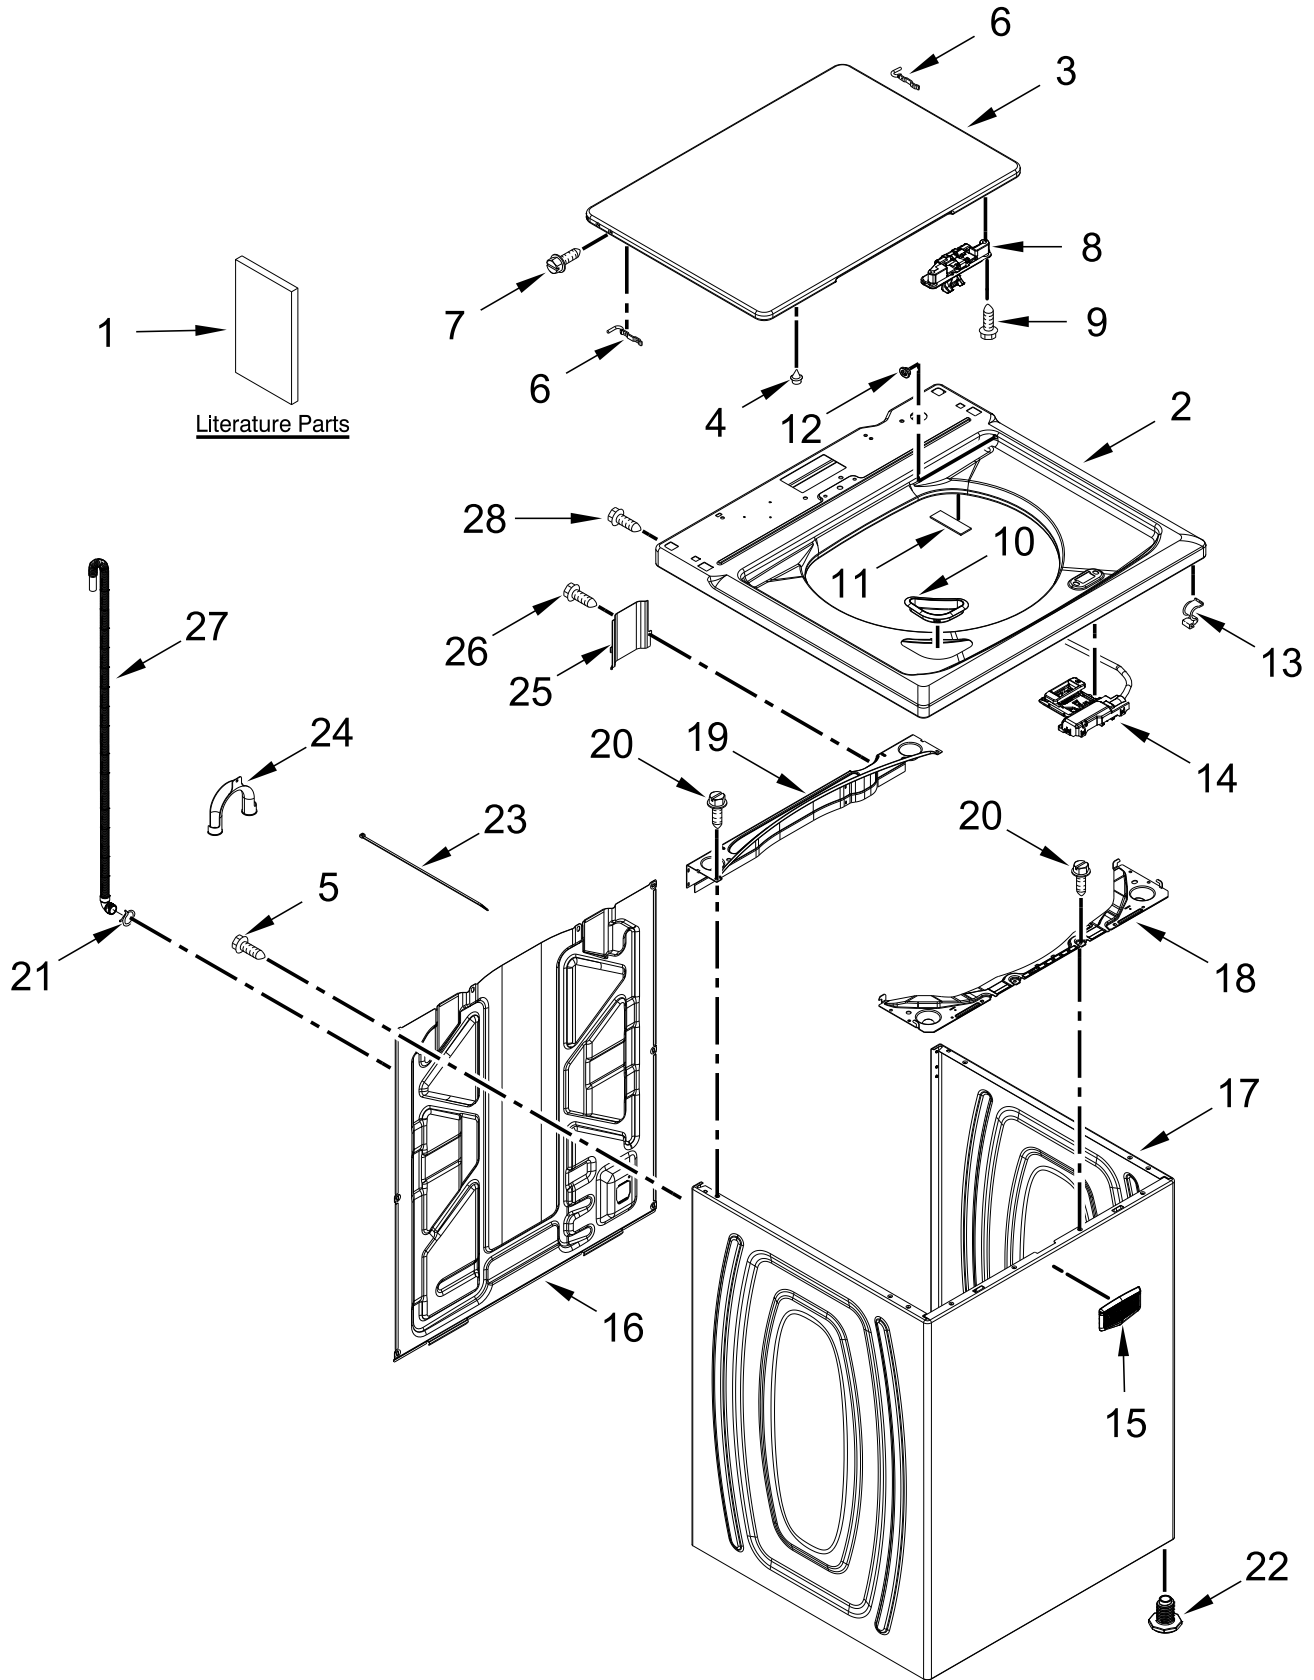

# TOP AND CABINET PARTS

# TOP AND CABINET PARTS

<u>Illus. No.</u>	<u>Part No.</u>	<u>Description</u>	<u>Illus. No.</u>	<u>Part No.</u>	<u>Description</u>	<u>Illus. No.</u>	<u>Part No.</u>	<u>Description</u>
1		Literature Parts	7	W10119872	Screw	19	W10512626	Channel, Top Rear
	W11354658	Owners Manual	8		Strike, Lid Lock	20	W10660565	Screw
	W11447418	Tech Sheet		W10714899	White	21	356138	Clamp, Hose
	W11354853	Quick Start Guide	9	W10273971	Screw	22	W11179235	Foot Assembly, Leveling
	W11360544	Energy Guide	10	W10192089	Dispenser, Bleach			
2		Top	11	W10684258	Pad, Lid Hinge	23	W10339879	Tie, Cable
	W10686446	White	12	21258	Bearing, Lid Hinge	24	W10280024	U-Bend, Drain Hose
3		Assembly, Lid and Bumper	13	90016	Clip, Harness	25	W10676061	Cover, Harness
	W10027624	White	14	W10682535	Latch, Lid Lock Assembly	26	3400076	Screw
4	9724509	Bumper	15	W10612925	Badge	27	W11203364	Hose, Outer Drain Assembly
5	9740848	Screw	16	W11417173	Panel, Rear	28	W10567155	Screw
6	91770	Hinge, Lid (Left)	17		Cabinet			
	54583	Hinge, Lid (Right)		W10478060	White			
			18	W10215098	Brace, Cabinet Top - Front			