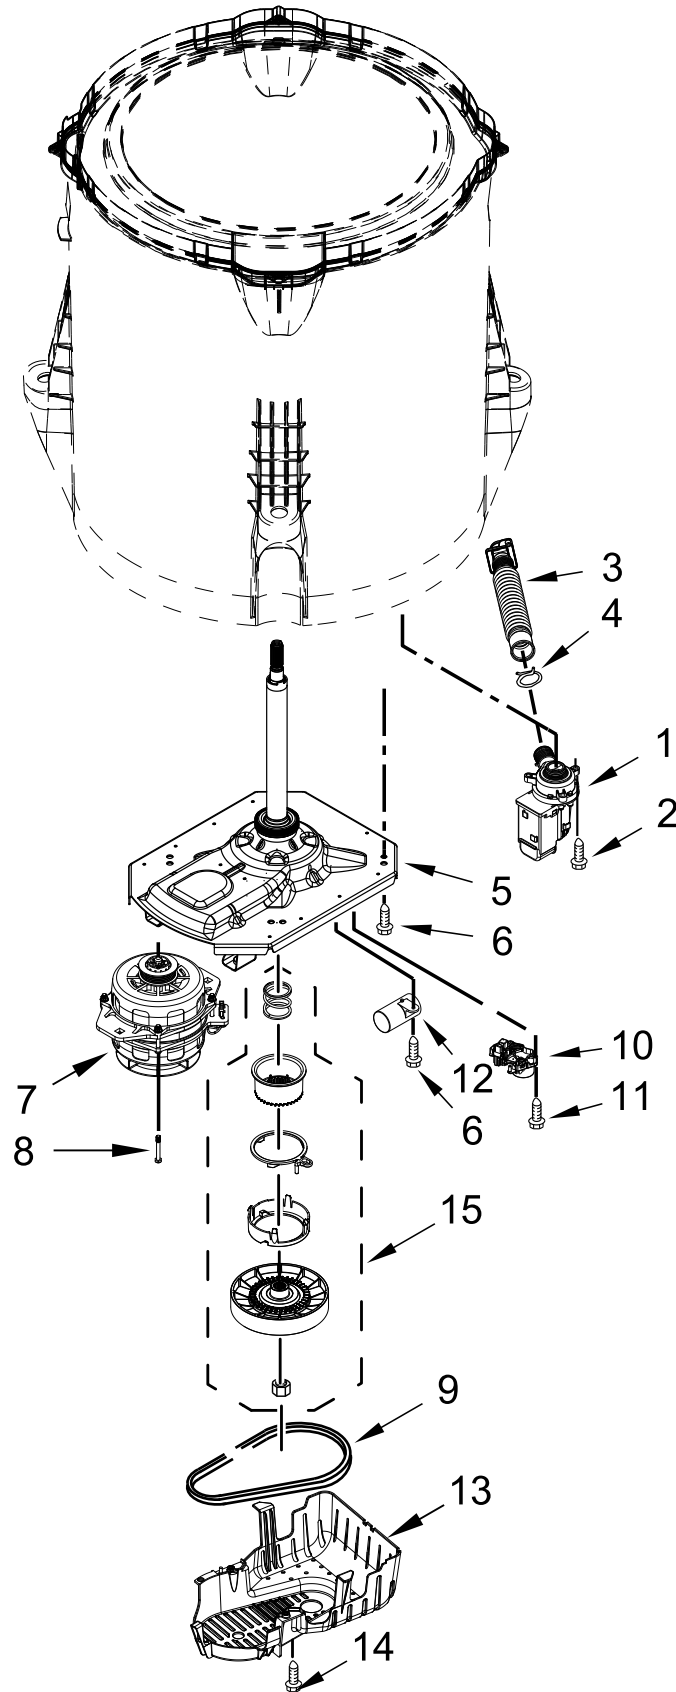

GEARCASE, MOTOR AND PUMP PARTS

GEARCASE, MOTOR AND PUMP PARTS

<u>Illus.</u> <u>No.</u>	<u>Part No.</u>	<u>Description</u>	<u>Illus.</u> <u>No.</u>	<u>Part No.</u>	<u>Description</u>	<u>Illus.</u> <u>No.</u>	<u>Part No.</u>	<u>Description</u>
1	W10775446	Pump Assembly, Drain	6	W10249633	Screw	12	W10866238	Capacitor, Motor Run
2	W10004910	Screw	7	W11222394	Motor, Drive	13	W11087188	Shield, Pulley Cover
3	W10763078	Hose, Inner Drain Assembly	8	W10094780	Screw	14	357640	Screw
4	8317496	Clamp, Hose	9	W10808317	Belt, Drive	15	W10721967	Splutch Kit (60Hz)
5	W10870912	Gearcase Assembly	10	W10815026	Actuator- Shift			
			11	9741052	Screw