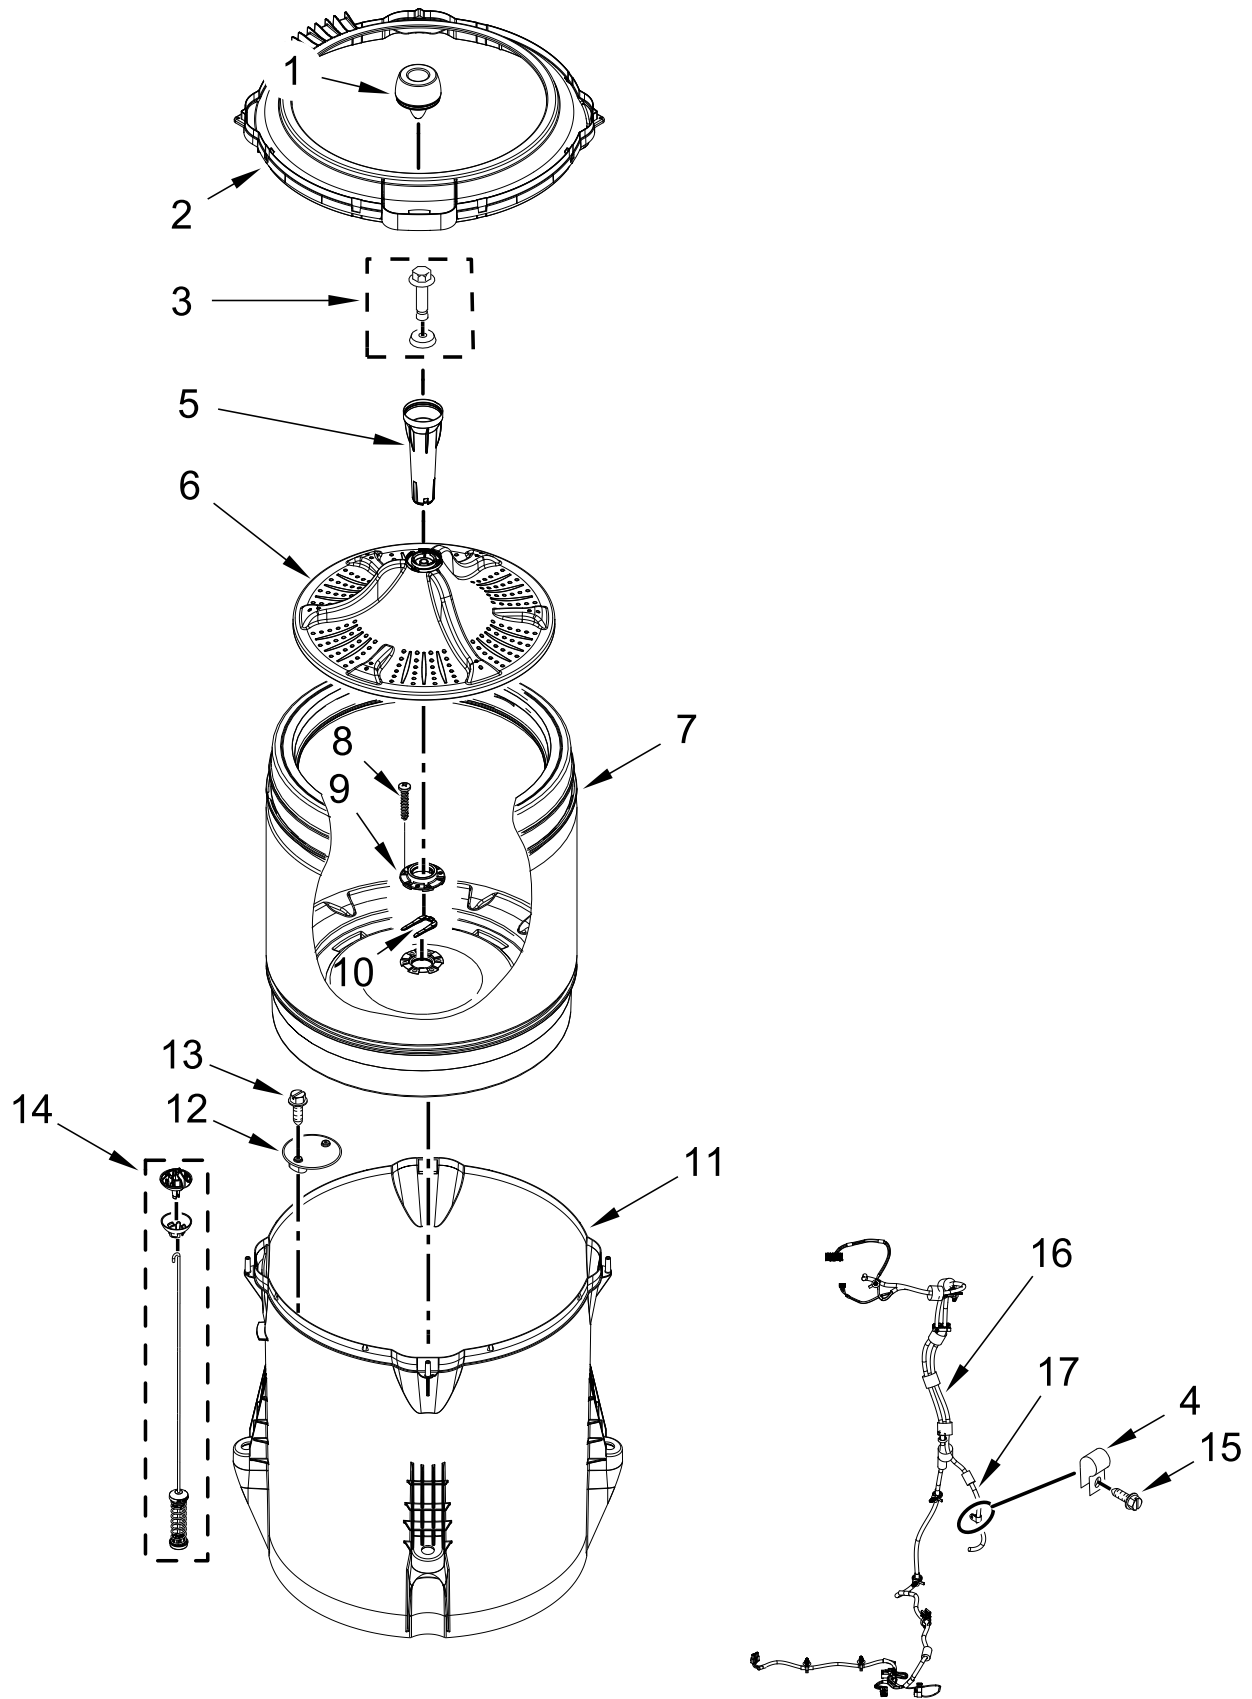

BASKET AND TUB PARTS

BASKET AND TUB PARTS

<u>Illus.</u> <u>No.</u>	<u>Part No.</u>	<u>Description</u>	<u>Illus.</u> <u>No.</u>	<u>Part No.</u>	<u>Description</u>	<u>Illus.</u> <u>No.</u>	<u>Part No.</u>	<u>Description</u>
1	W10863013	Dispenser, Fabric Softener	8	8533953	Screw	14	W11226768	Damper Assembly, Tub Suspension (Set Of 4-Includes Suspension Bushings and Suspension Balls)
2	W11043544	Tub Ring	9	W10396887	Hub - Driven, Basket			
3	W11121786	Bolt and Washer	10	W10402178	Retainer, Drive Block			
4	W10005430	Clamp, Cable	11	W10238320	Tub	15	8533943	Screw
5	W10680220	Barrel, Agitator	12	W10215093	Filter, Drain Pump	16	W11450611	Harness, Lower
6	W10680219	Impeller (Washplate)	13	8533928	Screw	17	W10236981	Hose, Pressure Switch
7	W11172199	Basket Assembly