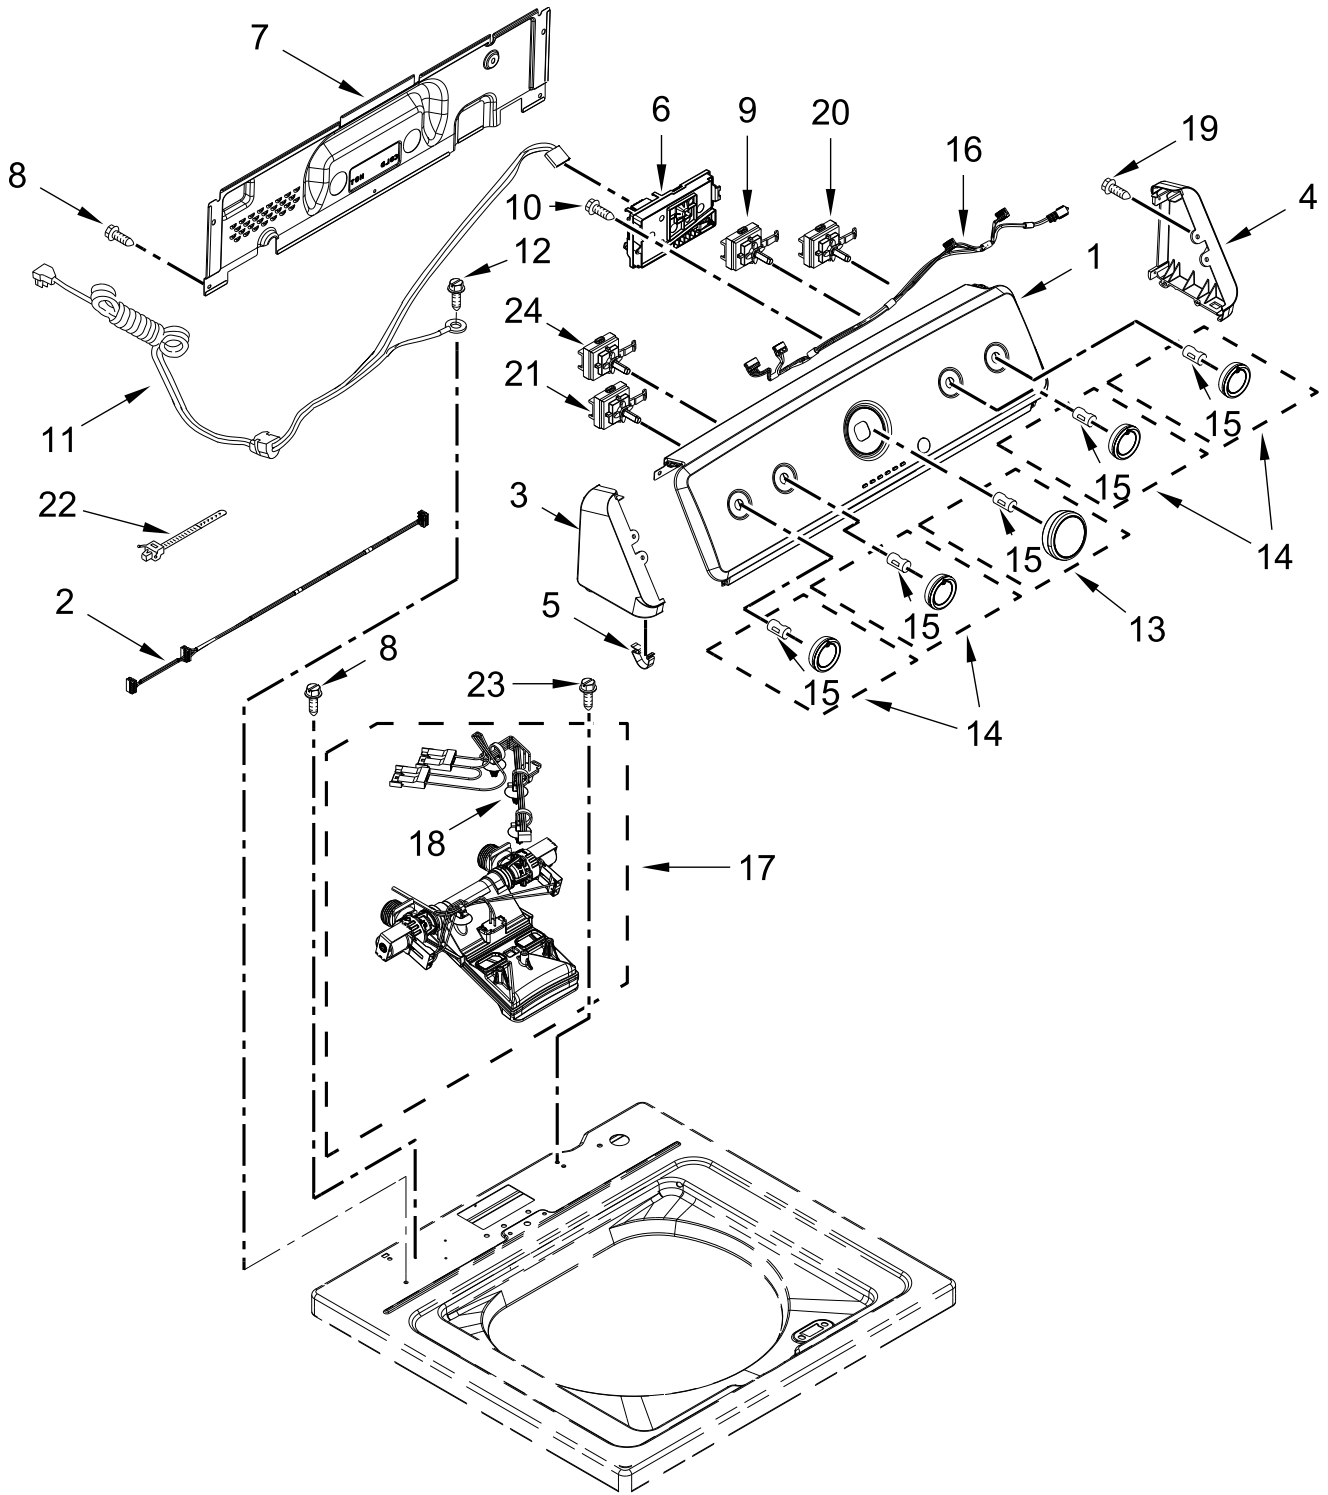

# CONTROLS AND WATER INLET PARTS

<u>Illus. No.</u>	<u>Part No.</u>	<u>Description</u>	<u>Illus. No.</u>	<u>Part No.</u>	<u>Description</u>	<u>Illus. No.</u>	<u>Part No.</u>	<u>Description</u>
1	W11227377	Panel, Console	9	W10285512	Switch, Rotary Encoder (4 Position)	17	W10869800	Inlet Assembly, Water
2	W10694669	Harness, Jumper				18	W10868094	Harness, Valve
3		End Cap (Left)	10	90767	Screw	19	359625	Screw
	W10193824	White	11	W10737739	Cord, Power	20	W10285511	Switch, Rotary Encoder (2 Position)
4		End Cap (Right)	12	3400076	Screw	21	W10285517	Switch, Rotary Encoder (3 Position)
	W10193821	White	13		Assembly, Timer Knob			
5	8312709	Clip, Console		W10558463	Grey	22	W10339680	Cable Tie
6	W11476587	Control Unit Assembly, Machine and Motor	14		Assembly, Control Knob	23	W10213953	Screw
7	W10461159	Panel, Console Rear Cover		W10562155	Grey	24	W10285518	Switch, Rotary Encoder (5 Position)
8	W10660565	Screw	15	688805	Clip, Spring			
			16	W10694685	Harness, Upper			