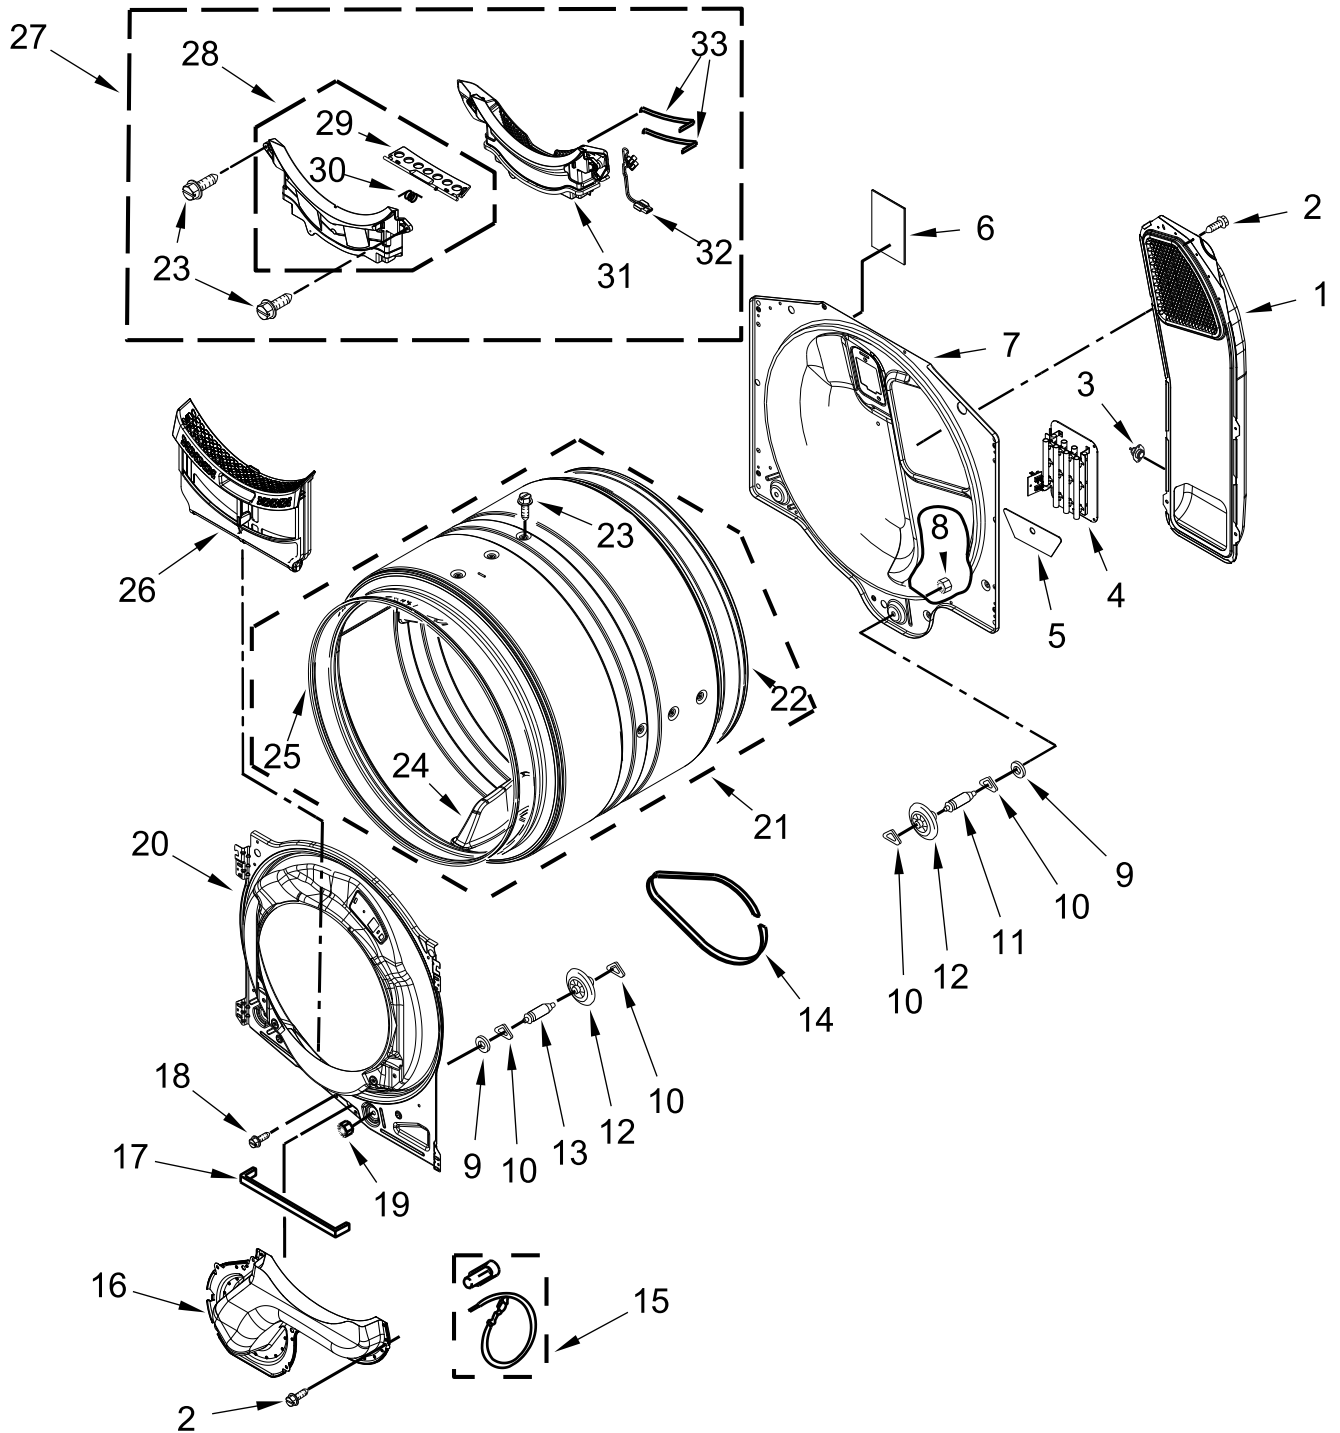

BULKHEAD PARTS

BULKHEAD PARTS

<u>Illus. No.</u>	<u>Part No.</u>	<u>Description</u>	<u>Illus. No.</u>	<u>Part No.</u>	<u>Description</u>	<u>Illus. No.</u>	<u>Part No.</u>	<u>Description</u>
1	W10660495	Assembly, Inlet Duct	13	W10359271	Shaft, Drum Roller - Right Hand Thread	25	W10521122	Seal, Drum Front
2	3390647	Screw	14	3387610	Belt, Drive	26	W11203353	Assembly, Filter - Primary Lint
3	W10732729	Thermostat	15	279457	Terminal Wire Kit (For Heater Element Wiring Harness Repair)	27	W10539315	Assembly, Outlet Grill & Housing
4	W10643339	Assembly, Inlet-Heater Duct	16	W10642437	Lint Duct	28	W10670373	Assembly, Door Housing Outlet
5	W10709255	Edge Cover, Inlet Duct	17	W10211950	Seal, Housing Outlet	29	W10219016	Door, Lint Screen
6	W10653662	Pad, Foam	18	3390631	Screw	30	W10834437	Spring, Lint Screen Door
7	W11162462	Bulkhead, Rear	19	3934666	Nut, Hex	31	W10684400	Outlet Grill
8	W10001120	Nut, Hex (Left Hand Thread)	20	W10673493	Bulkhead, Front	32	W10298258	Harness, Sensor
9	3387459	Washer	21	W10508188	Assembly, Drum (Complete)	33	3387223	Sensor, Electrode
10	W10512946	Washer, Tri Ring	22	W10521118	Seal, Drum			
11	W10359272	Shaft, Drum Roller - Left Hand Thread	23	W10219342	Screw			
12	W10314171	Roller, Support	24	W10416098	Baffle, Drum