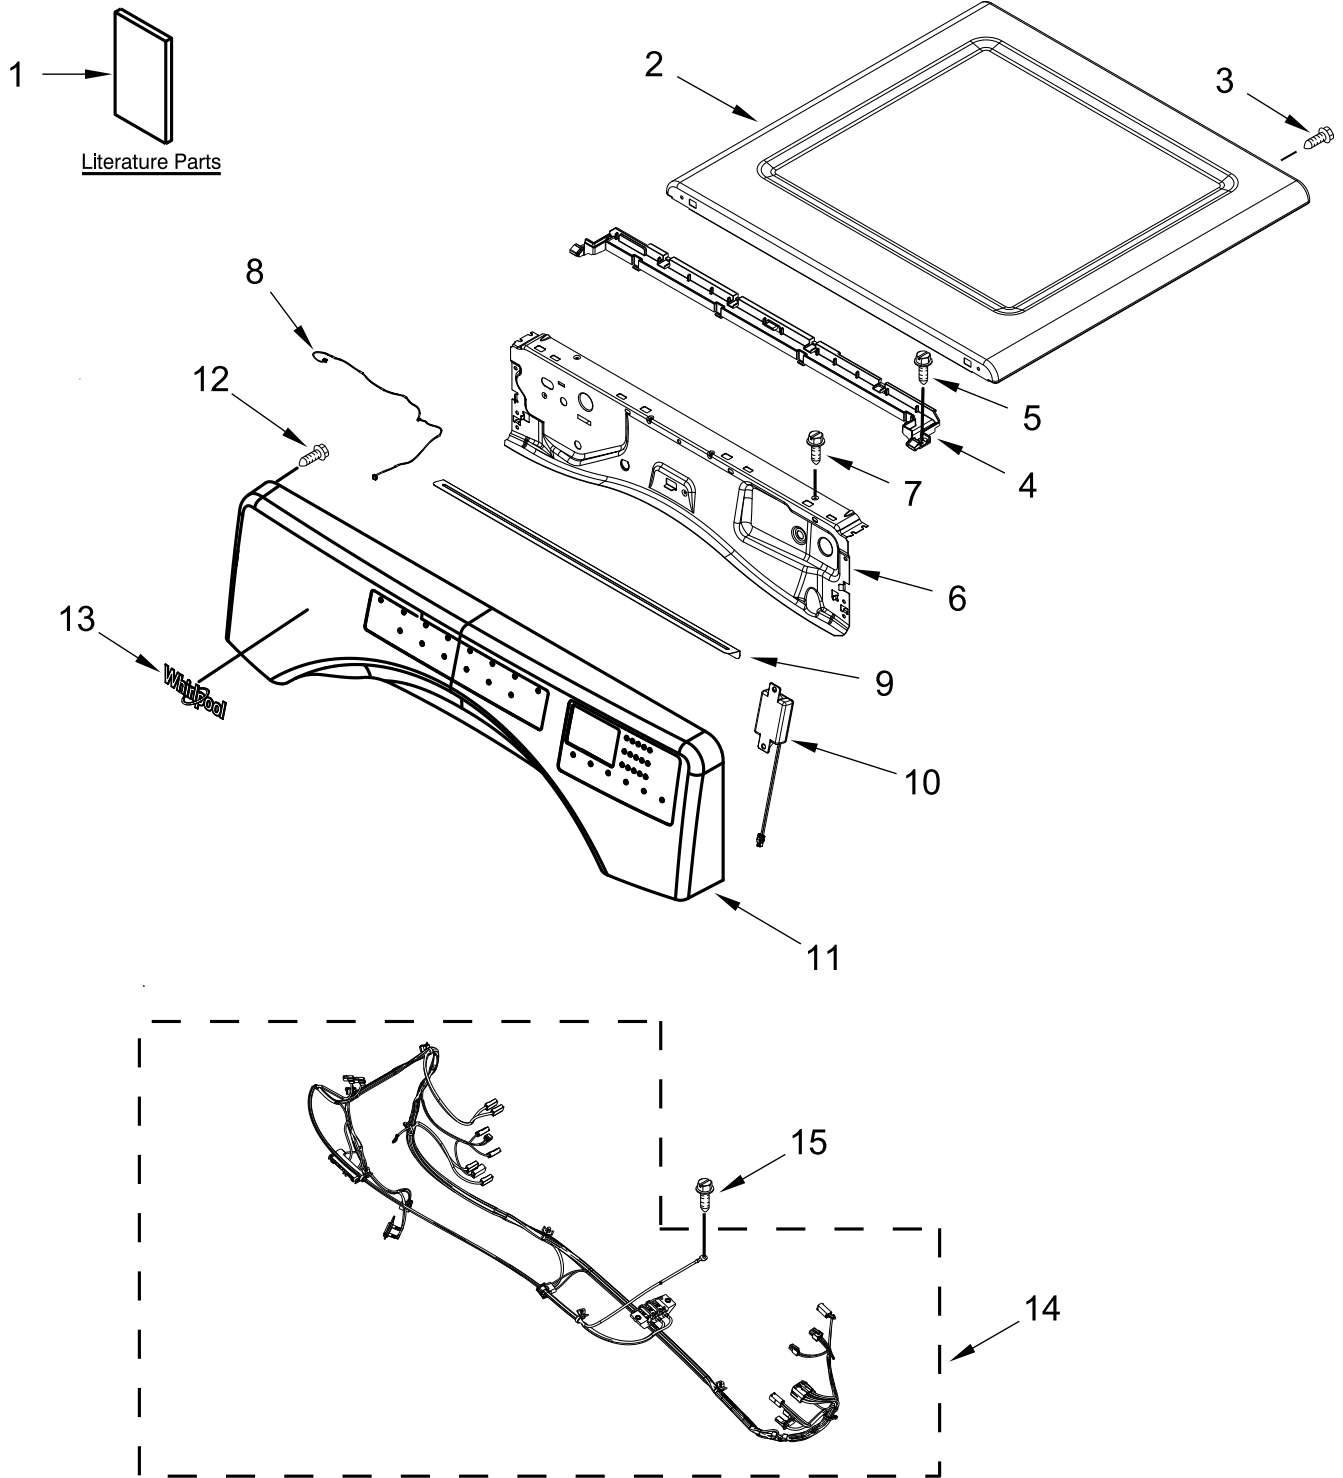

HEAT PUMP DRYER

MODELS:

WHD560CHW2 (White)

TOP AND CONSOLE PARTS

TOP AND CONSOLE PARTS

<u>Illus. No.</u>	<u>Part No.</u>	<u>Description</u>	<u>Illus. No.</u>	<u>Part No.</u>	<u>Description</u>	<u>Illus. No.</u>	<u>Part No.</u>	<u>Description</u>
1		Literature Parts	3	343641	Screw	11		Panel, Console
	W11184587	Use and Care Guide	4	W11255768	Channel, Water		W11296380	White
	W11184511	Installation Instructions	5	12990702	Screw	12	W10219342	Screw
	W11184896	Quick Start Guide	6	W10208198	Bracket, Console	13	W10884773	Badge
	W11457205	Wiring Diagram	7	3390647	Screw	14	W11157870	Wiring Harness (Upper)
2		Top	8	W11160620	Harness, User Interface	15	693995	Screw
	W10208383	White	9	W11231800	Seal			
			10	W10568405	Assembly, Speaker			

CABINET PARTS

CABINET PARTS

<u>Illus. No.</u>	<u>Part No.</u>	<u>Description</u>	<u>Illus. No.</u>	<u>Part No.</u>	<u>Description</u>	<u>Illus. No.</u>	<u>Part No.</u>	<u>Description</u>
1	W11394868	Cover, Terminal Block	13	W10686117	Seal - Strip	26	W10802056	Box Assembly, Secondary Lint
2	3390647	Screw	14	W10608849	Seal - Strip			
3	3397659	Block, Terminal	15	3392100	Foot, Dryer	27		Bezel, Secondary Lint Assembly
4	3390631	Screw	17		Front Panel			
5	W10668463	Bracket, Terminal Cross Bar		W11421256	White		W11194428	White
6	W10773242	Screw	18	W11084215	Bracket, Hinge	28	W10810480	Guard, Fan
7	W10208382	Bracket, Rear	19	W11126752	Strike, Door	29	W10705660	Hose, Outlet
8	W10524494	Panel, Rear	20	W10288126	Screw	30	3391018	Tie, Cable
9	3393008	Screw	21	3387242	Seal, Front Panel	31	279393	Screw Kit, Terminal Block
10		Panel, Side	22	3357011	Screw	32	279318	Terminal, Brass and Tinned (Includes Terminal Block Screw Kit)
	W11177568	White	23		Door, Secondary Lint			
11	W11461222	Appliance Control Unit (ACU)		W11108733	White			
			24	W10739609	Assembly, Handle - Secondary Lint			
12	W10504381	Pad, Foam	25	W10739605	Filter, Secondary Lint			