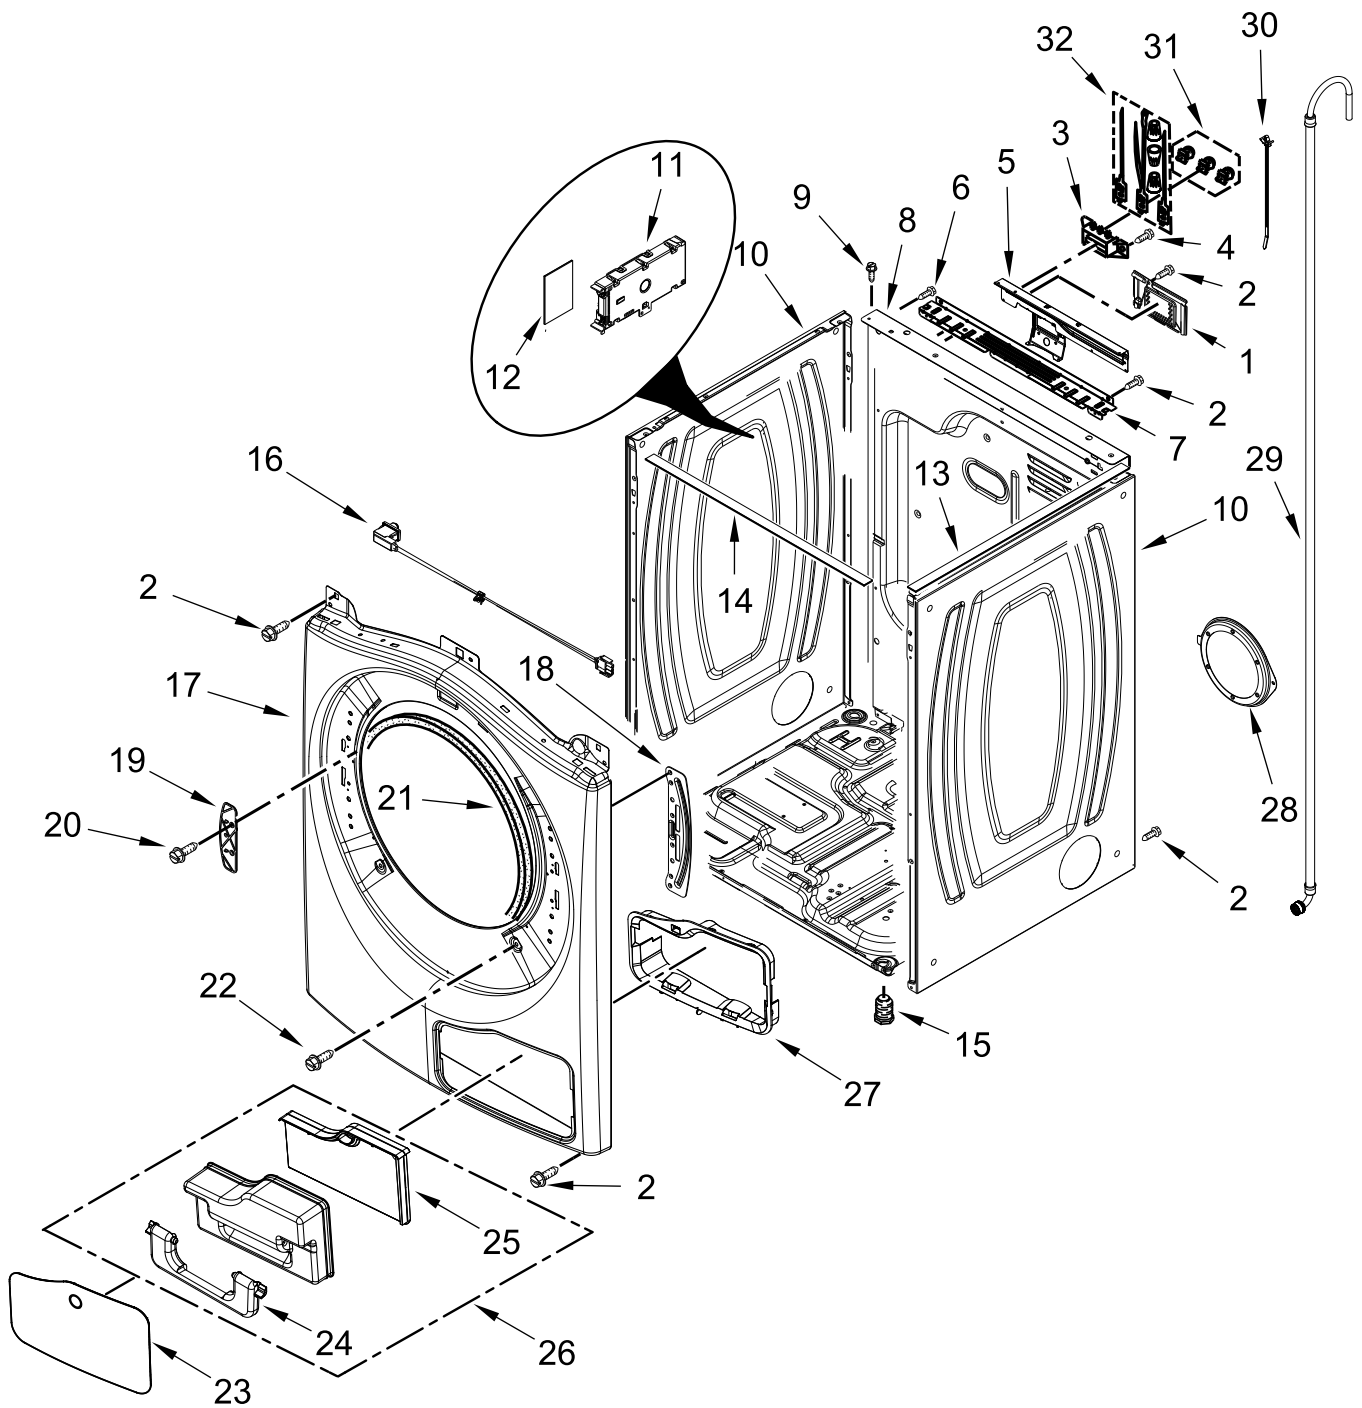

HEAT PUMP DRYER

MODELS:

WHD560CHW2 (White)

TOP AND CONSOLE PARTS

TOP AND CONSOLE PARTS

<u>Illus. No.</u>	<u>Part No.</u>	<u>Description</u>	<u>Illus. No.</u>	<u>Part No.</u>	<u>Description</u>	<u>Illus. No.</u>	<u>Part No.</u>	<u>Description</u>
1		Literature Parts	3	343641	Screw	11		Panel, Console
	W11184587	Use and Care Guide	4	W11255768	Channel, Water		W11296380	White
	W11184511	Installation Instructions	5	12990702	Screw	12	W10219342	Screw
	W11184896	Quick Start Guide	6	W10208198	Bracket, Console	13	W10884773	Badge
	W11457205	Wiring Diagram	7	3390647	Screw	14	W11157870	Wiring Harness (Upper)
2		Top	8	W11160620	Harness, User Interface	15	693995	Screw
	W10208383	White	9	W11231800	Seal			
			10	W10568405	Assembly, Speaker			

CABINET PARTS

CABINET PARTS

<u>Illus. No.</u>	<u>Part No.</u>	<u>Description</u>	<u>Illus. No.</u>	<u>Part No.</u>	<u>Description</u>	<u>Illus. No.</u>	<u>Part No.</u>	<u>Description</u>
1	W11394868	Cover, Terminal Block	13	W10686117	Seal - Strip	26	W10802056	Box Assembly, Secondary Lint
2	3390647	Screw	14	W10608849	Seal - Strip			
3	3397659	Block, Terminal	15	3392100	Foot, Dryer	27		Bezel, Secondary Lint Assembly
4	3390631	Screw	17		Front Panel			
5	W10668463	Bracket, Terminal Cross Bar		W11421256	White		W11194428	White
6	W10773242	Screw	18	W11084215	Bracket, Hinge	28	W10810480	Guard, Fan
7	W10208382	Bracket, Rear	19	W11126752	Strike, Door	29	W10705660	Hose, Outlet
8	W10524494	Panel, Rear	20	W10288126	Screw	30	3391018	Tie, Cable
9	3393008	Screw	21	3387242	Seal, Front Panel	31	279393	Screw Kit, Terminal Block
10		Panel, Side	22	3357011	Screw	32	279318	Terminal, Brass and Tinned (Includes Terminal Block Screw Kit)
	W11177568	White	23		Door, Secondary Lint			
11	W11461222	Appliance Control Unit (ACU)		W11108733	White			
			24	W10739609	Assembly, Handle - Secondary Lint			
12	W10504381	Pad, Foam	25	W10739605	Filter, Secondary Lint			