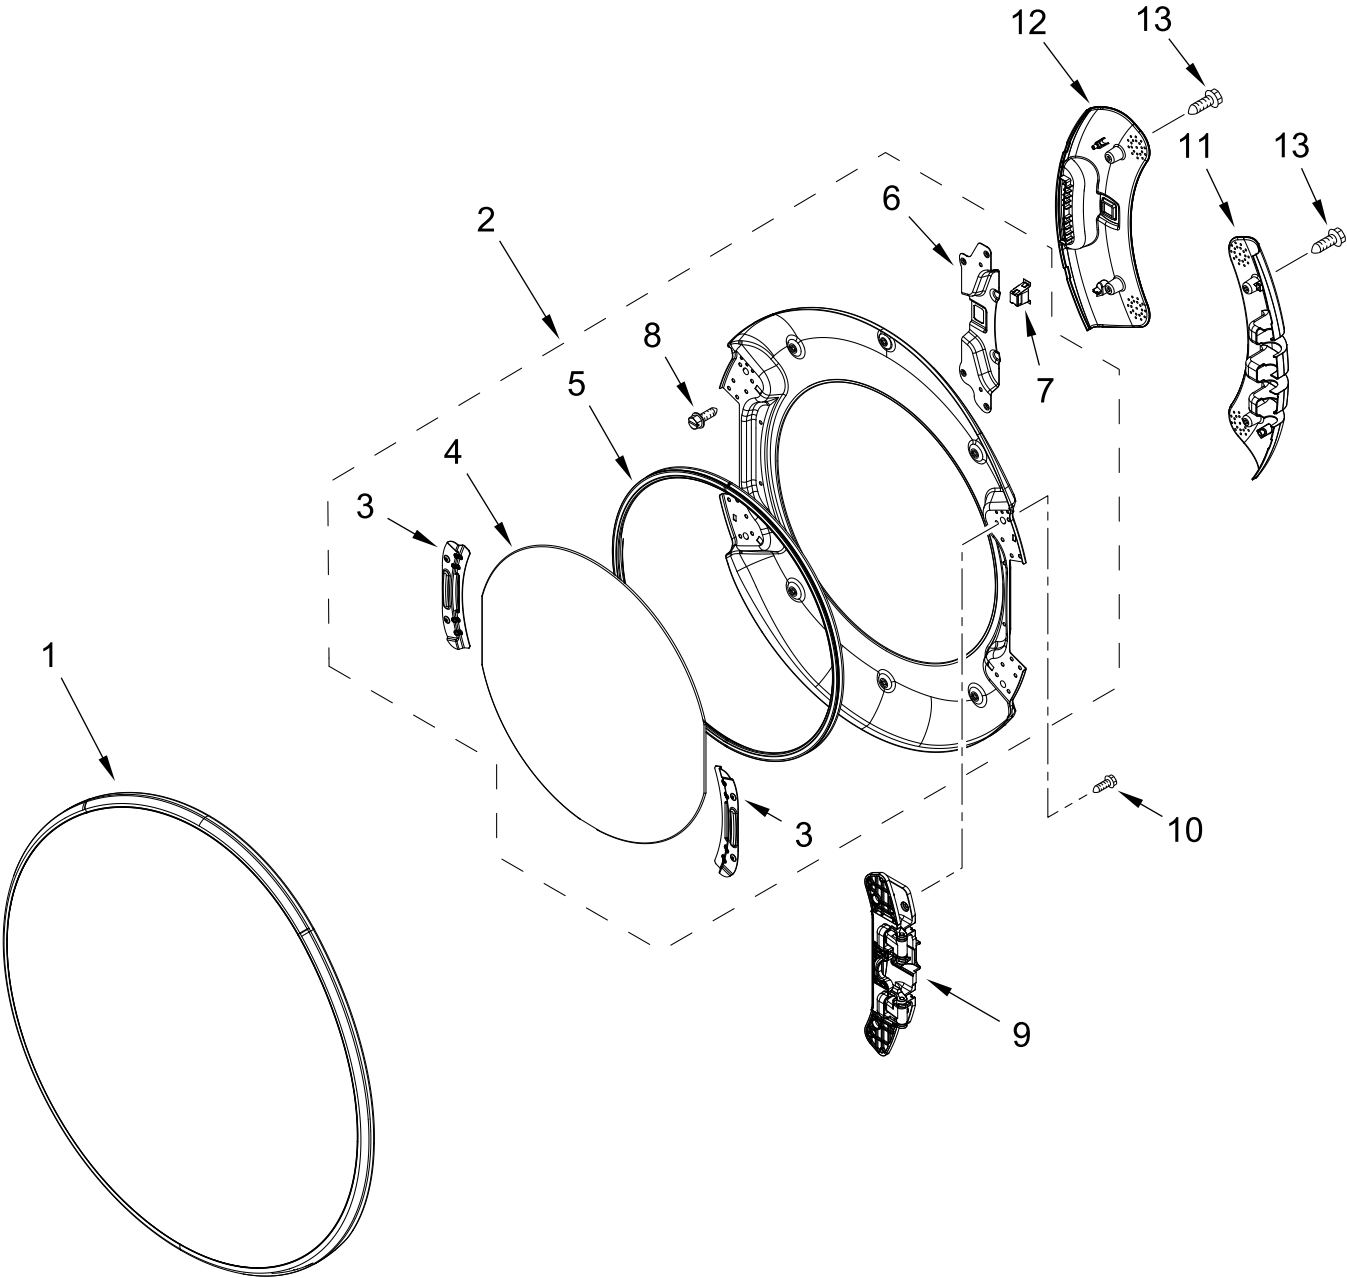

DOOR PARTS

DOOR PARTS

<u>Illus.</u> <u>No.</u>	<u>Part No.</u>	<u>Description</u>	<u>Illus.</u> <u>No.</u>	<u>Part No.</u>	<u>Description</u>	<u>Illus.</u> <u>No.</u>	<u>Part No.</u>	<u>Description</u>
1		Assembly, Outer Door	6	W11050690	Bracket, Door Catch	11	W11120174	Cover, Hinge
	W11114013	White	7	W10208401	Assembly, Spring Catch	12	W11120683	Cover, Handle
2	W11122999	Assembly, Inner Door	8	W10288126	Screw	13	9742177	Screw
3	W11100789	Bracket, Glass	9	W11114011	Hinge Assembly			
4	W10891207	Glass, Door	10	8540479	Screw, Grounding			
5	W11183899	Seal, Glass