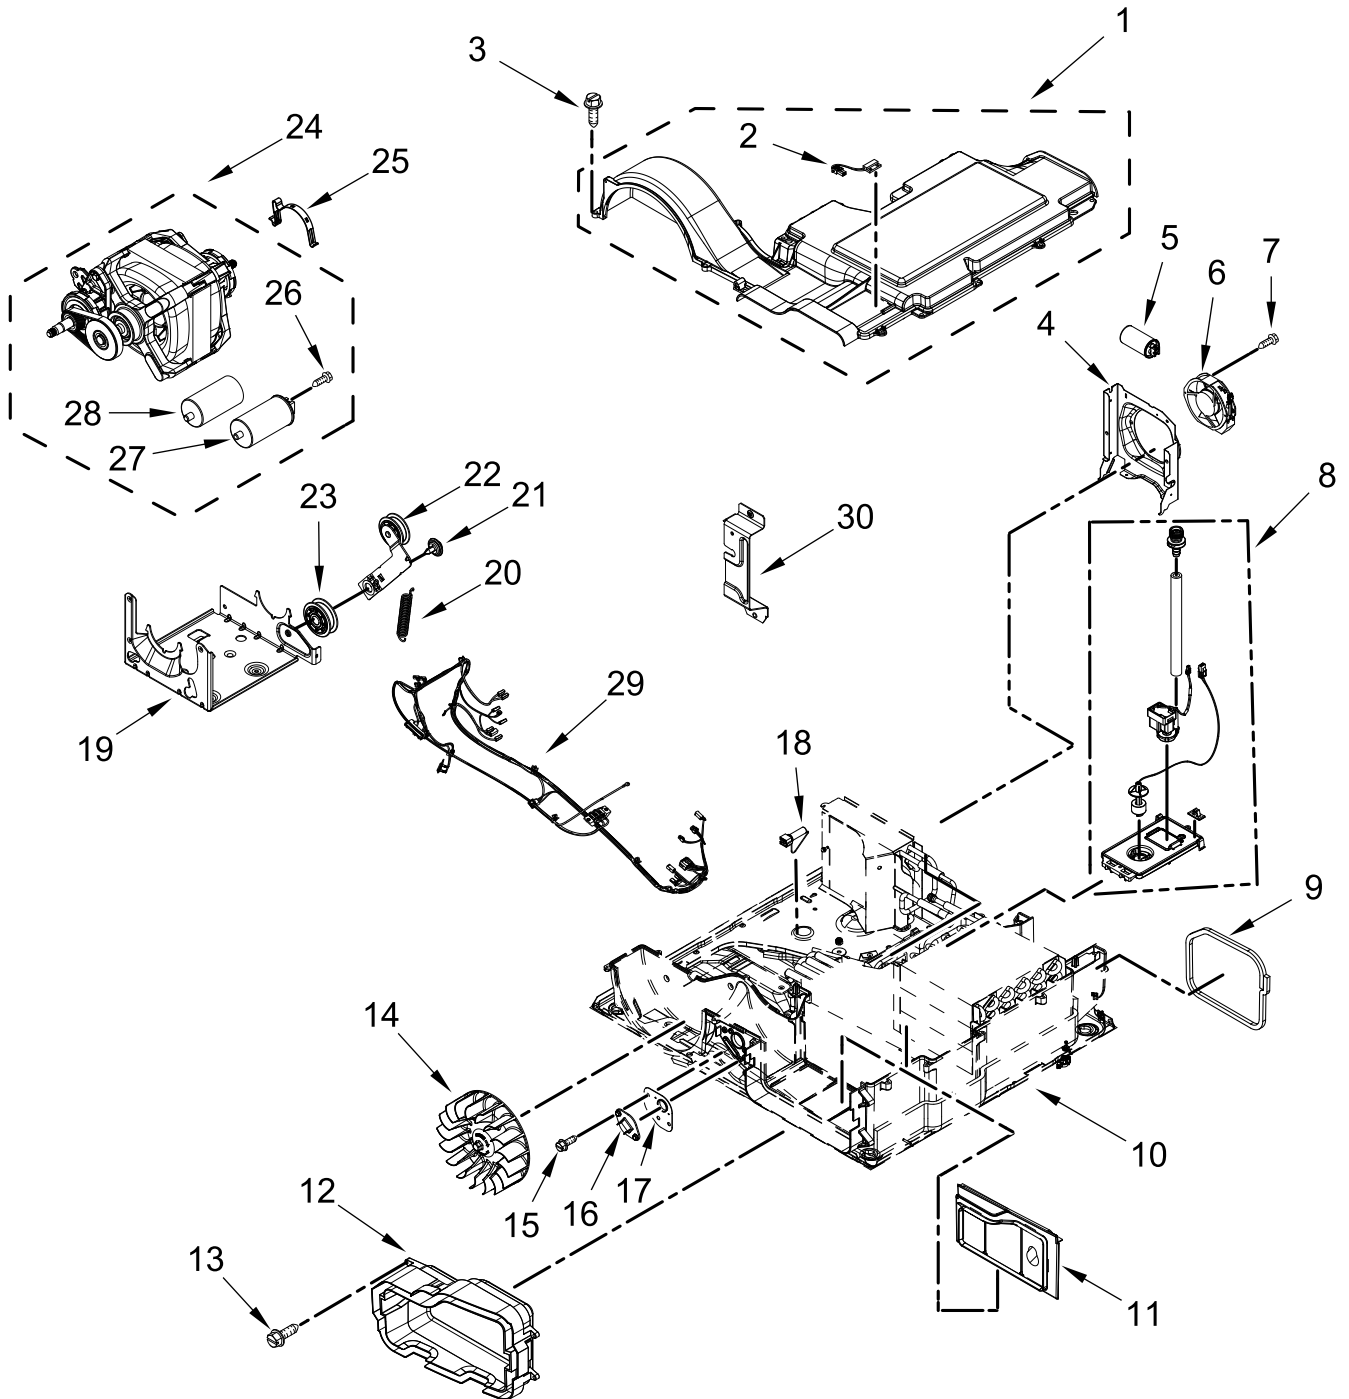

BASE PARTS

BASE PARTS

<u>Illus. No.</u>	<u>Part No.</u>	<u>Description</u>	<u>Illus. No.</u>	<u>Part No.</u>	<u>Description</u>	<u>Illus. No.</u>	<u>Part No.</u>	<u>Description</u>
1	W10608831	Cover, Heat Exchange	11	W10754439	Filter, Service	23	W10468057	Assembly, Pulley
2	W10651558	Switch, Lint Screen	12	W10647273	Lint Housing Extension	24	W10651995	Assembly, Motor Capacitor
3	W10219342	Screw	13	693995	Screw	25	W10121316	Clamp, Motor Mount
4	W10837311	Housing, Auxillary Fan	14	W10364994	Blower Wheel	26	W10604214	Nut
5	W10724418	Capacitor, Compressor	15	90767	Screw	27	W10724414	Capacitor, Motor Run
6	W11175941	Fan, Compressor	16	8577274	Thermistor	28	W10442513	Capacitor, Motor Start
7	12990515	Screw	17	W10574749	Bracket, Thermister	29	W11109746	Wiring Harness (Lower)
8	W11177749	Heat Pump Assembly	18	W10467289	Sensor, Temperature	30	W10645092	Bracket, Valve
9	W10459416	Seal Strip	19	W10578065	Bracket, Motor			
10		Not Serviced	20	W10446781	Spring, Idler			
	W11368564	Base Assembly	21	3389420	Screw			
			22	W10547287	Assembly, Idler