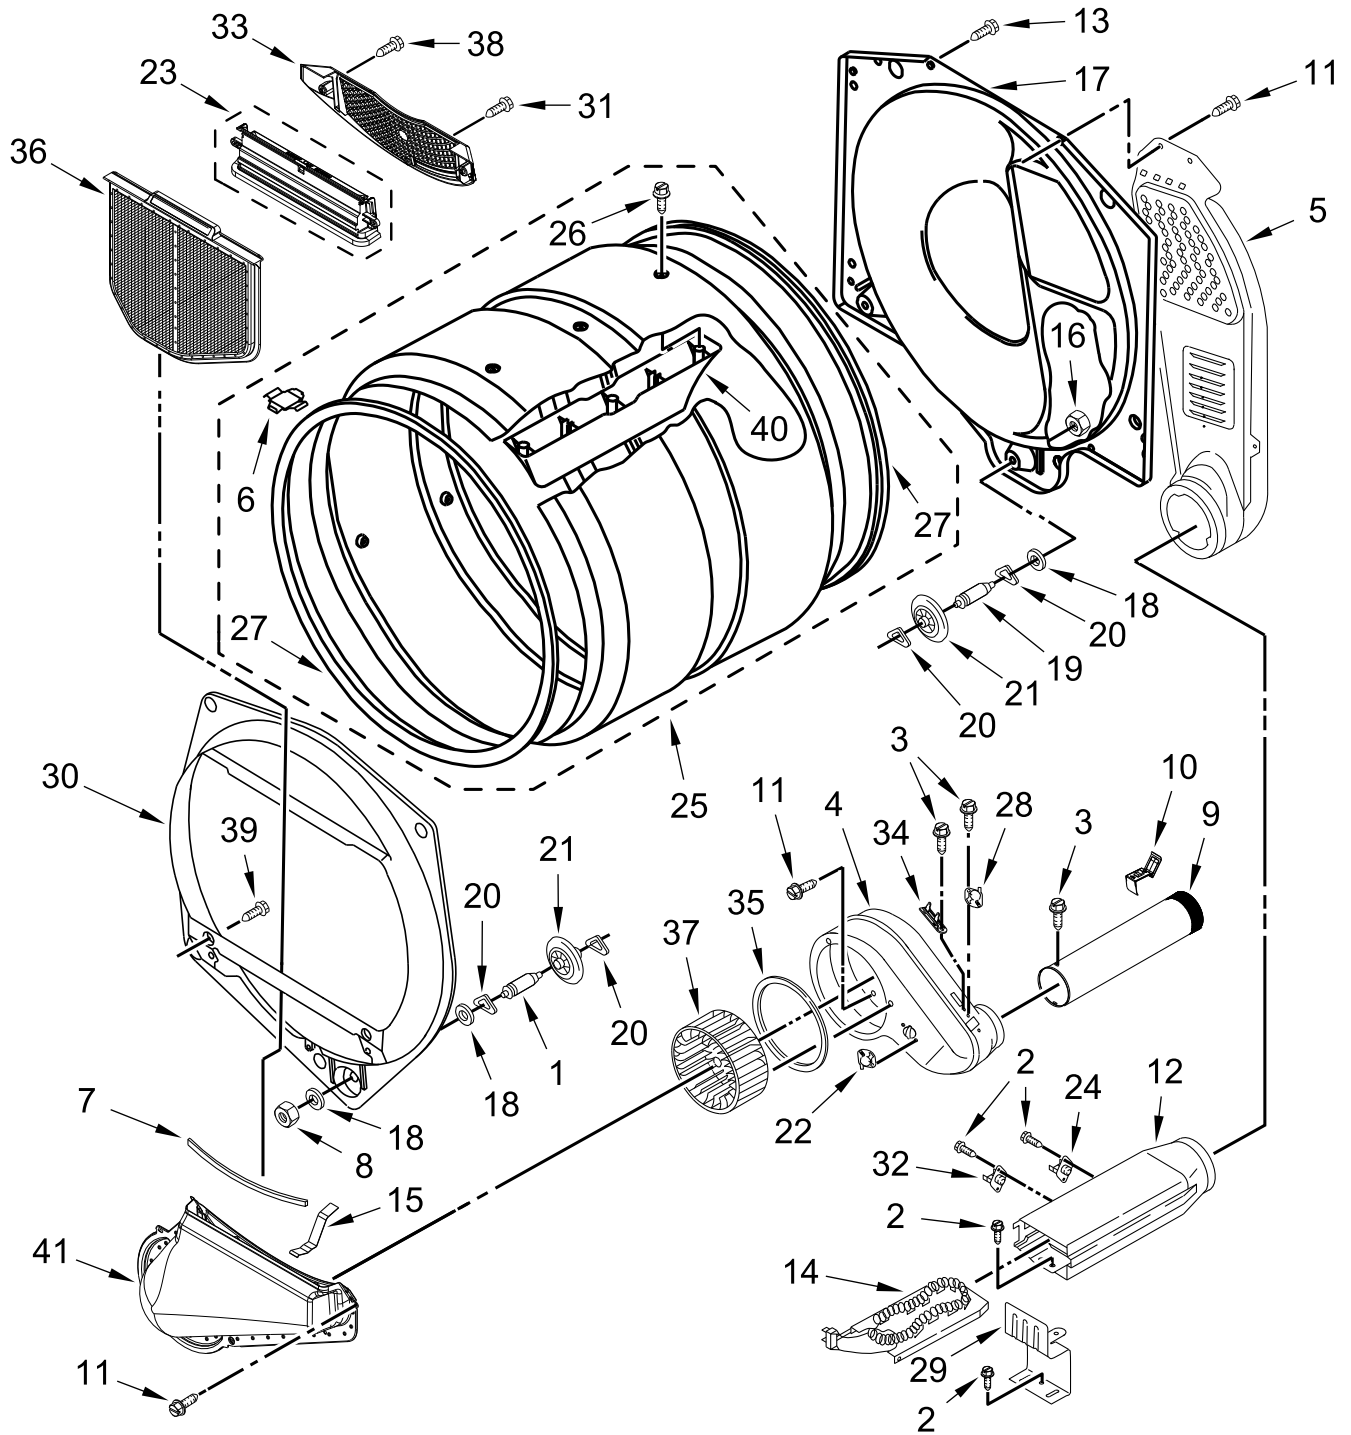

BULKHEAD PARTS

BULKHEAD PARTS

<u>Illus. No.</u>	<u>Part No.</u>	<u>Description</u>	<u>Illus. No.</u>	<u>Part No.</u>	<u>Description</u>	<u>Illus. No.</u>	<u>Part No.</u>	<u>Description</u>
1	W10359271	Shaft, Drum Roller - Right Hand Thread	15	W10345456	Clip, Spring	27	W10521118	Seal, Drum
2	90767	Screw	16	W10001120	Nut, Hex (Left Hand Thread)	28	W10131836	Thermostat
3	693995	Screw	17	W11162462	Bulkhead, Rear	29	8066099	Bracket, Heater Box
4	W10135254	Housing, Blower	18	3387459	Washer	30	697557	Bulkhead, Front
5	W11104018	Assembly, Air Duct	19	W10359272	Shaft, Drum Roller - Left Hand Thread	31	695240	Screw
6	8066086	Plug, Drum Hole	20	W10512946	Washer, Tri Ring	32	3391914	Thermostat HL-295/215
7	697814	Seal, Drum Front	21	W10314171	Roller, Support	33	W10692558	Grill, Outlet
8	3934666	Nut, Hex	22	W10178809	Thermostat 155~F Electronic	34	3392519	Fuse, Thermal (91C)
9	8066224	Pipe, Exhaust	23	W10685669	Assembly, Outlet Housing	35	697770	Seal, Plate Cover
10	8572105	Clip, Exhaust	24	279973	Kit, Thermal Cut-Off (Includes Thermostat)	36	W10049370	Screen, Lint
11	489463	Screw	25	W10545923	Assembly, Drum	37	W10349492	Wheel, Blower
12	W10891205	Assembly, Weld Heater Box	26	W10219342	Screw	38	3387230	Screw
13	3390647	Screw				39	3357011	Screw
14	W10832958	Element, Heater				40	697693	Baffle, Drum
						41	8066168	Assembly, Lint Duct