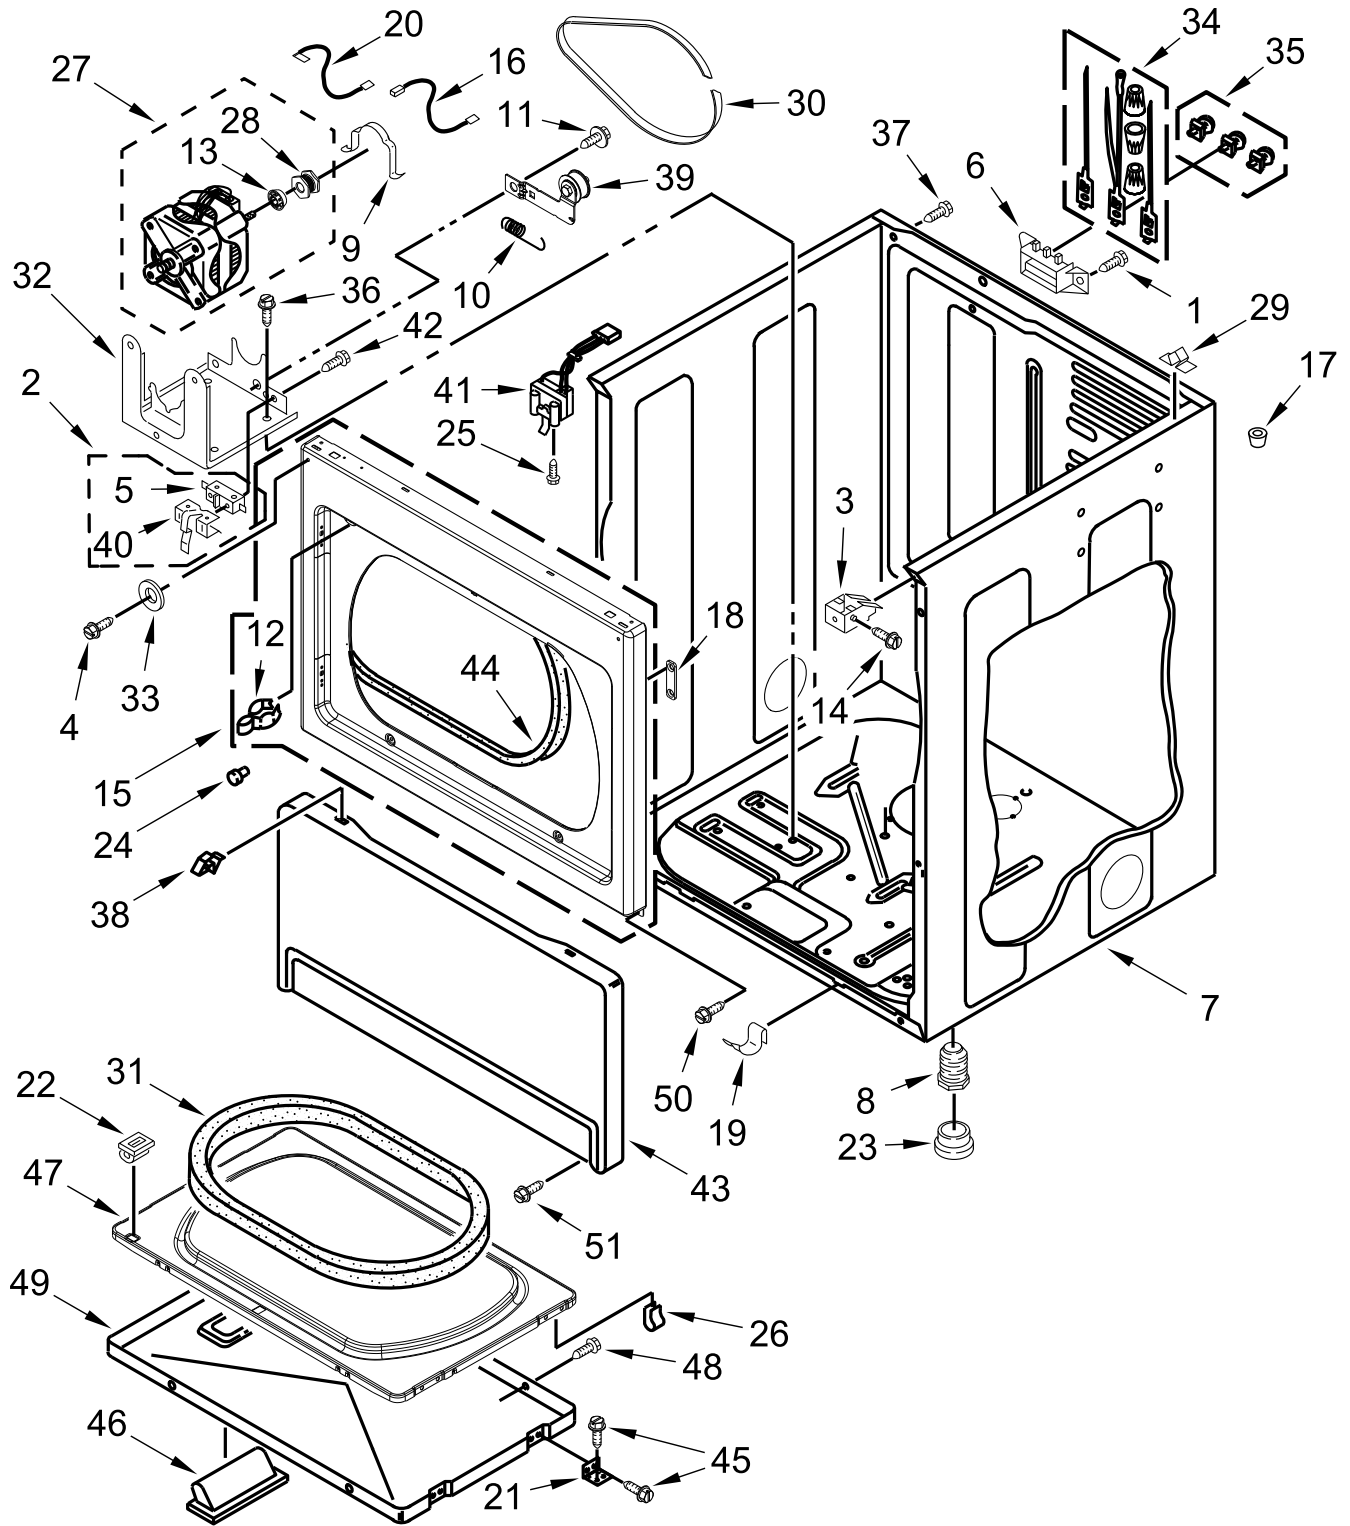

CABINET PARTS

CABINET PARTS

<u>Illus.</u> <u>No.</u>	<u>Part No.</u>	<u>Description</u>	<u>Illus.</u> <u>No.</u>	<u>Part No.</u>	<u>Description</u>	<u>Illus.</u> <u>No.</u>	<u>Part No.</u>	<u>Description</u>
1	3393008	Screw	19	W10291934	Clip	38	3388229	Retainer
2	8066134	Switch Assembly	20	3398948	Wire, Jumper (Broken Belt Switch)	39	W10344193	Pulley-Idler Assembly
3	3391846	Clip, Front Panel	21		Assembly, Hinge & Pin	40	8066120	Lever, Belt Switch
4	3390647	Screw		W10279703	Silver	41	3406109	Switch, Door
5	3394881	Switch, Belt	22	3392538	Assembly, Door Catch	42	98129	Screw
6	3397659	Block, Terminal	23	3391943	Boot, Foot	43	697215	Panel, Toe White
7		Cabinet	24	693152	Bumper	44	3387242	Seal, Front Panel
	W11161907	White	25	697773	Screw	45	342055	Screw
8	W10561321	Foot, Dryer	26	W10131123	Nut, "U"	46	W10116360	Handle, Door
	279810	Foot, Optional (Extended Length Package Of 2) (Not Included)	27	W10396031	Motor	47	W10323061	Door, Rear
9	660658	Clamp, Motor	28	3394341	Pulley, Motor	48	W10139210	Screw
10	W10446781	Spring, Idler	29	345670	Lock Top	49	W10322546	Door, Front
11	3389420	Screw	30	W10131172	Belt, Drive	50	W10879744	Screw
12	696144	Strike, Door	31	3390735	Seal, Door	51	489463	Screw DRYER EXHAUST KIT NOT INCLUDED
13	3393657	Restrainer, Belt	32	3387118	Bracket, Motor			
14	3391915	Screw	33	3392186	Washer			
15		Panel, Front	34	279318	Terminal, Brass and Tinned (Includes Terminal Block Screw Kit)		W10323246	Kit, 4-Way Vent
	W10192882	White						
16	W10167612	Wire, Belt Switch	35	279393	Screw Kit, Terminal Block			
17	356674	Cone, Wedge	36	343641	Screw			
18		Plug, Hinge	37	W10773242	Screw			
	W10191265	White