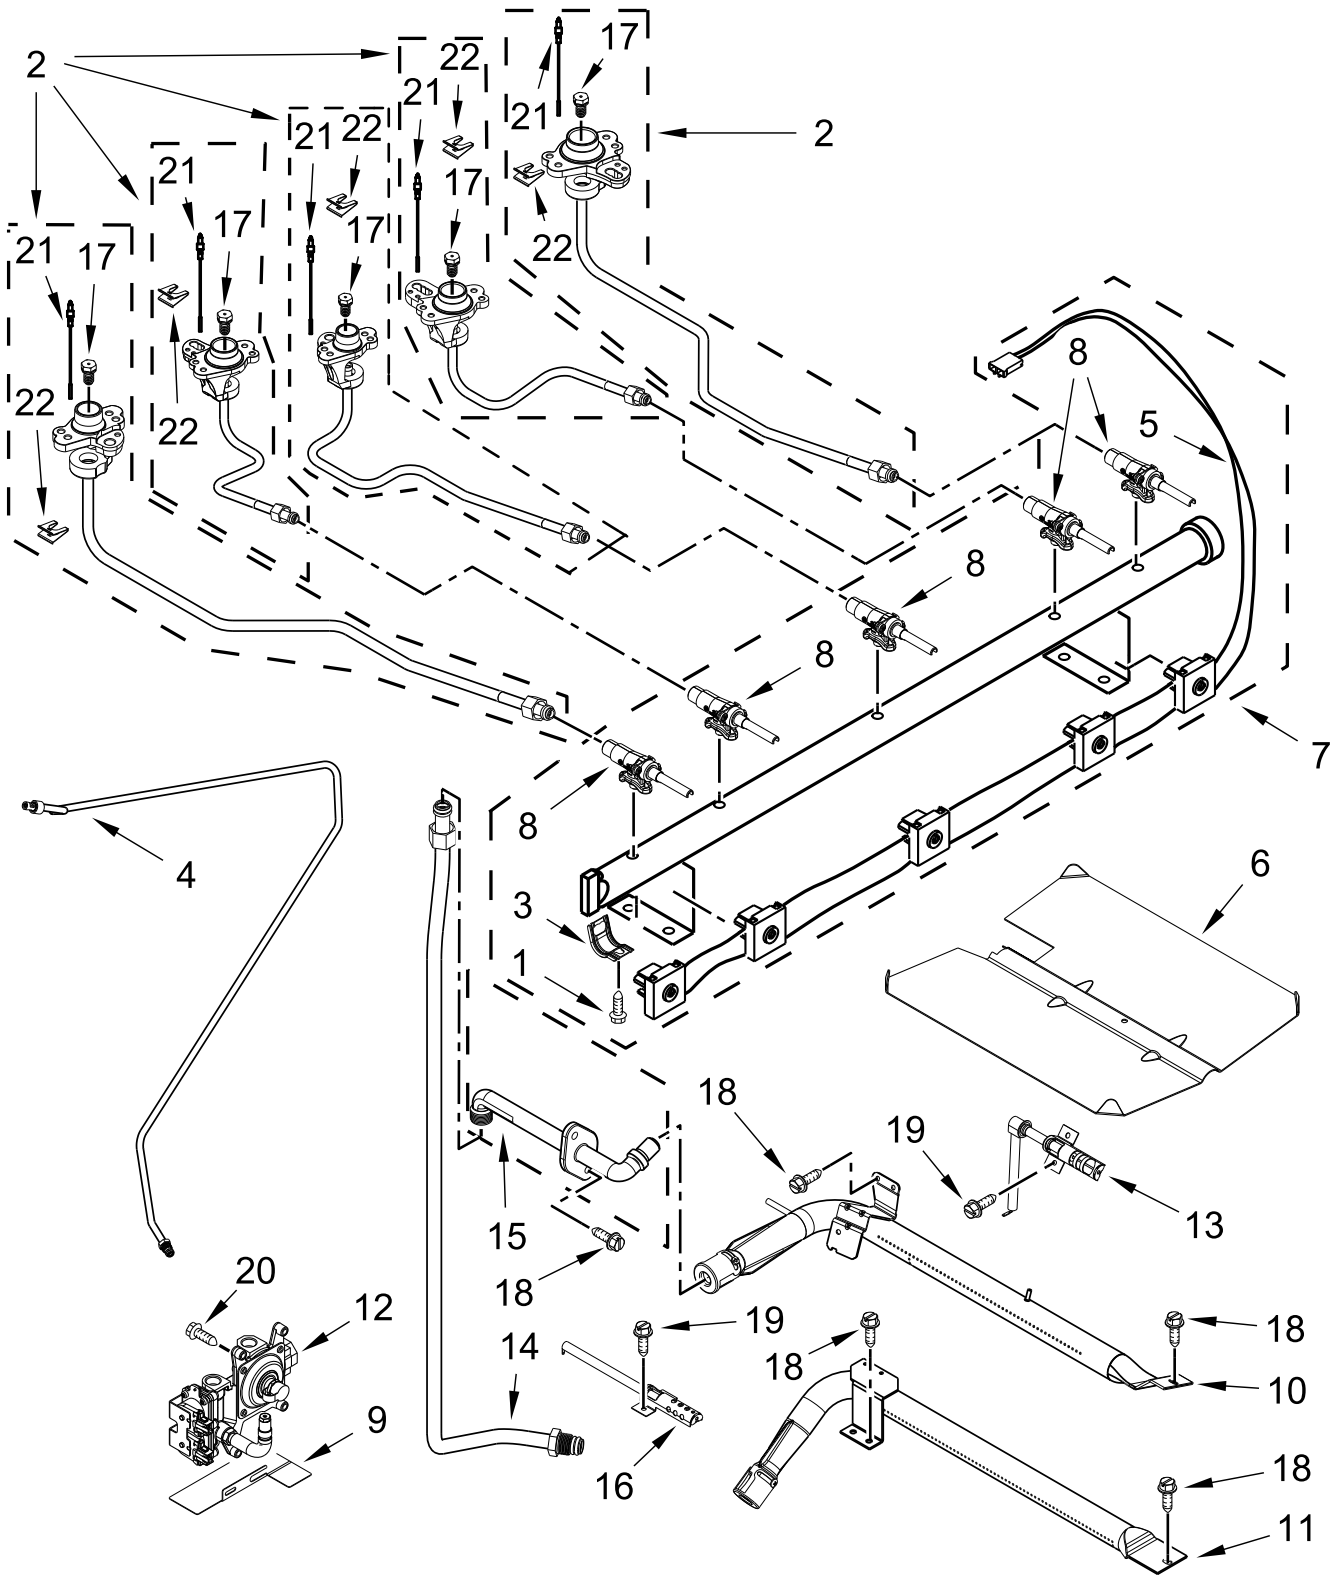

CHASSIS PARTS

<u>Illus. No.</u>	<u>Part No.</u>	<u>Description</u>	<u>Illus. No.</u>	<u>Part No.</u>	<u>Description</u>	<u>Illus. No.</u>	<u>Part No.</u>	<u>Description</u>
1	W10314347	Assembly, Flue	17	W10362924	Screw	32	3196560	Screw
2	9758701	Spacer, Door	18	W10323077	Diffuser, Flame	33	W10389555	Fan, Convection
3	W10273002	Bracket, Oven Support	19	3196178	Screw	34	W10346154	Cover, Convection
4		Panel, Side	20	W10273005	Back, Main	35	W10362924	Screw
	W10162245	Black	21	W10162385	Gasket, Door	36	W10289145	Rack, Oven (Gull-Wing)
	W10575396	White	22	W10031780	Screw	37	W10531060	Rack, Oven
5	W10158780	Cover, Rear Fan	23	W10273195	Shield, Heat	38	3196165	Screw
6	W10627802	Switch, Door	24	W11370463	Rod, Door Switch			FOLLOWING PARTS NOT ILLUSTRATED
7	W10137382	Clip, Panel	25	W10624590	Cord, Power			
8	W10919715	Gasket	26	W10035900	Support, Oven Bottom			
9	W10289077	Receiver, Hinge	27	W11379356	Pan, Bake		4820F015-59	Insulation, Strap
10	W10058460	Foot, Leveling	28	W11175594	Light Assembly		W10526208	Insulation, Wrap
11	W10211368	Bottom, Oven	29	W10571723	Bulb, Halogen 40 Watts		W10526209	Insulation, Main Back
12	W10586204	Sensor						
13	3601P356-45	Baffle, Bake Burner	30	W10341186	Front Foot Assembly			
14	3196178	Screw	31	W10390008	Base Rail Assembly (Left)			
15	W10435470	Brace, Main Back						
16	W11040249	Assembly, Flue (Upper)		W10390007	Base Rail Assembly (Right)			

MANIFOLD PARTS