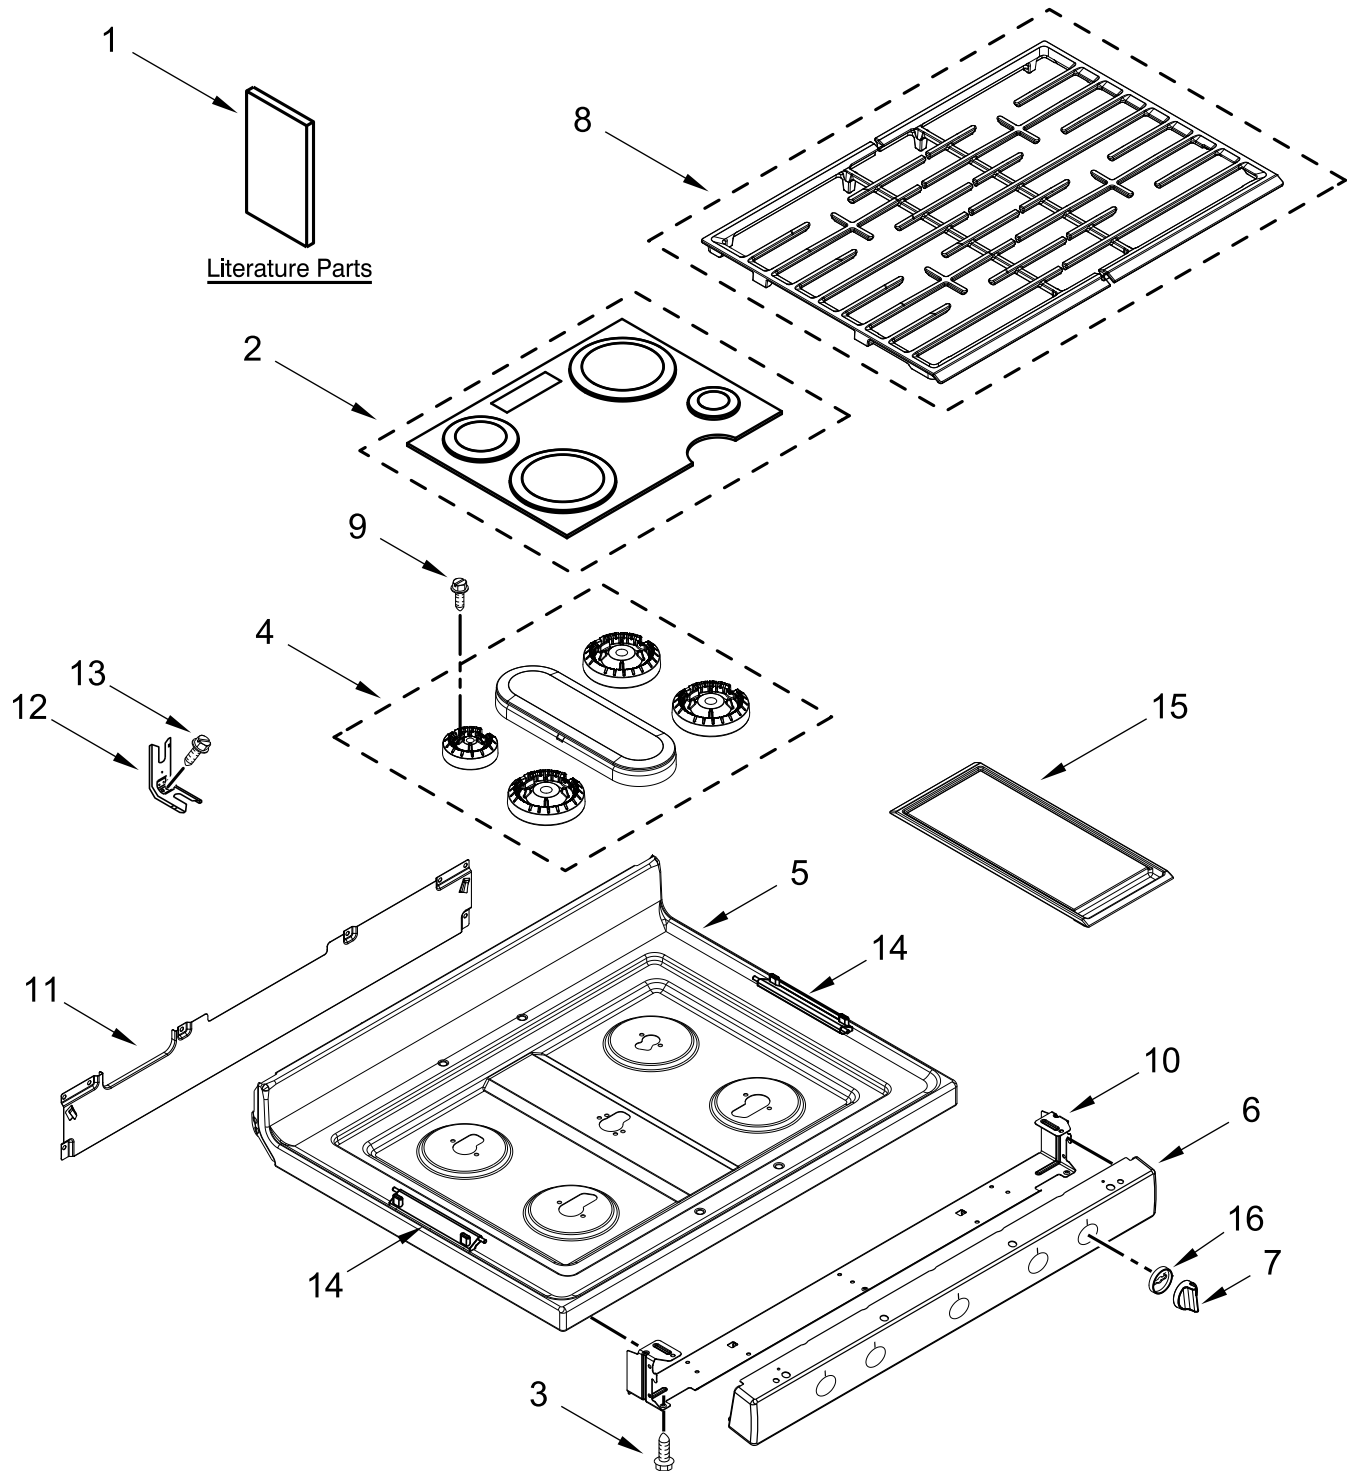

30" GAS FREESTANDING SELF CLEAN CONVECTION RANGE

MODELS:

WFG775H0HB1 (Black)

WFG775H0HW1 (White)

COOKTOP PARTS

COOKTOP PARTS

<u>Illus. No.</u>	<u>Part No.</u>	<u>Description</u>	<u>Illus. No.</u>	<u>Part No.</u>	<u>Description</u>	<u>Illus. No.</u>	<u>Part No.</u>	<u>Description</u>
1		Literature Parts	6		Panel, Manifold	14		Hinge, Grate (Not Serviced)
	W11404107	Installation Instructions		W10867880	Black			
	W11404100	Use & Care Guide		W10867879	White	15	W11043399	Griddle
	W11096111	Tech Sheet (English)	7		Knob	16		Bezel
	W11096115	Wiring Diagram (English/French)		W10912202	Black		W10912201	Black
	W11100300	Wiring Diagram (Spanish)		W10918417	White		W10918523	White
2		Burner Cap Kit	8		Grate Kit			FOLLOWING PARTS NOT ILLUSTRATED
	W11352138	Black (Set of 4)		W10865170	Black		W10887353	Harness, Main
3	W10067840	Screw	9	W10673618	Screw		W10753750	Harness, Bake/Broil
4	W11367106	Burner Kit	10	W11379946	Manifold Panel Bracket		W10334923	Clip, Gas Wiring
5		Cooktop	11	W11379358	Rear Gas Cooktop Bracket		313438	Clip, Harness
	W11418087	Black	12	W11379945	Bracket, Anti-Tip		7111P017-60	Clamp, Wire
	W11418088	White	13	7101P485-60	Screw, Anti-Tip Kit		3196896	Clip, Wire
							3196520	Clip, Wire