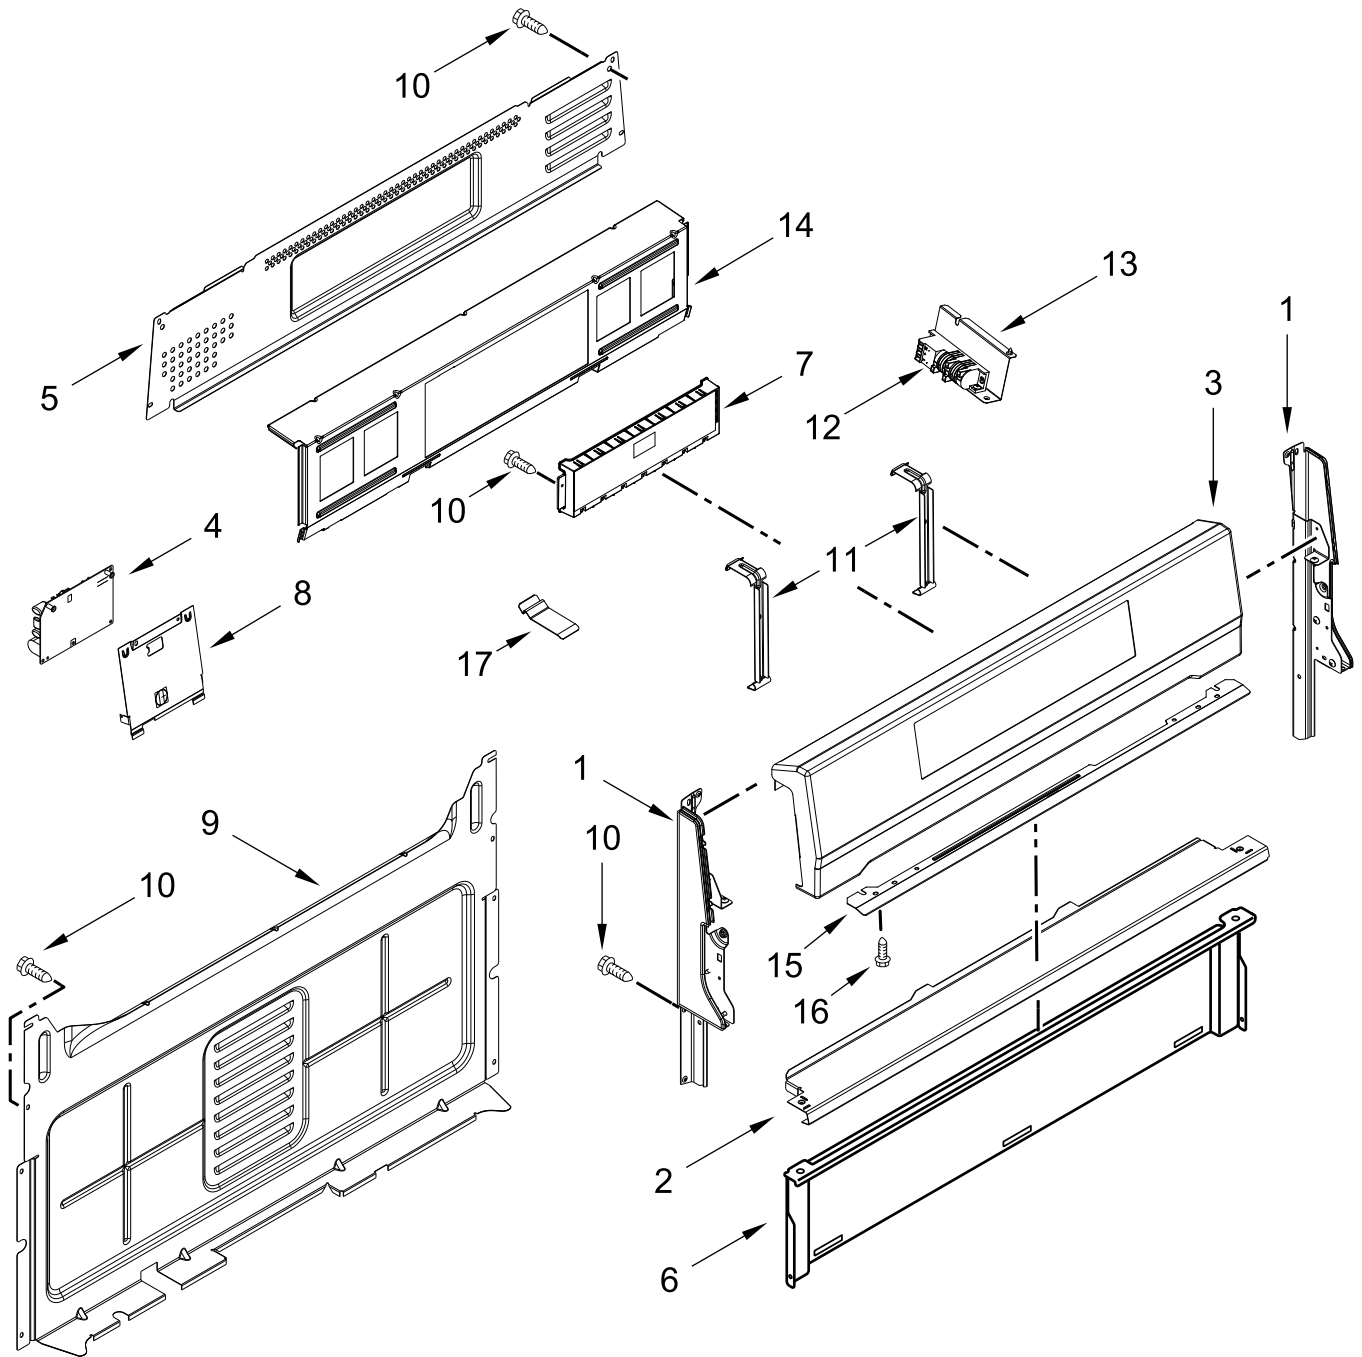

CONTROL PANEL PARTS