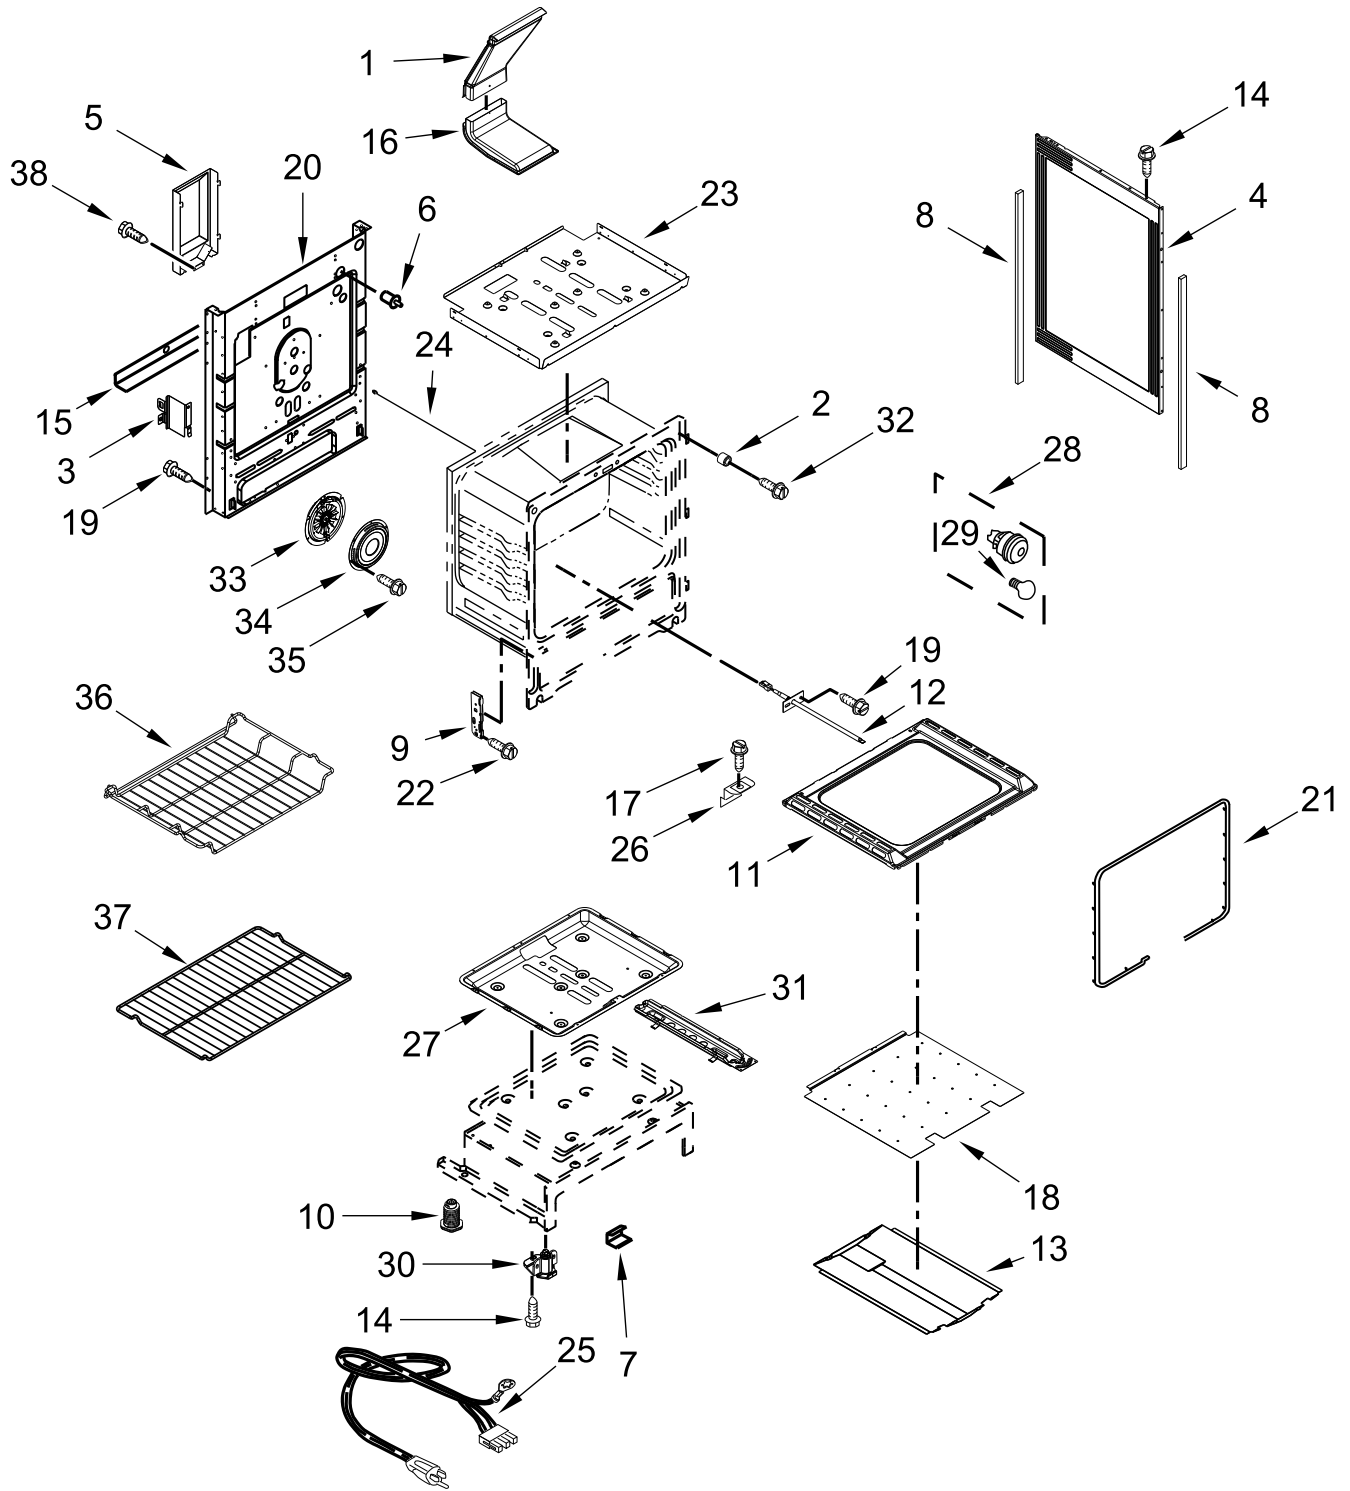

CHASSIS PARTS

CHASSIS PARTS

<u>Illus. No.</u>	<u>Part No.</u>	<u>Description</u>	<u>Illus. No.</u>	<u>Part No.</u>	<u>Description</u>	<u>Illus. No.</u>	<u>Part No.</u>	<u>Description</u>
1	W10314347	Assembly, Flue	17	W10362924	Screw	32	3196560	Screw
2	9758701	Spacer, Door	18	W10323077	Diffuser, Flame	33	W10389555	Fan, Convection
3	W10273002	Bracket, Oven Support	19	3196178	Screw	34	W10346154	Cover, Convection
4		Panel, Side	20	W10273005	Back, Main	35	W10362924	Screw
	W10162245	Black	21	W10162385	Gasket, Door	36	W10289145	Rack, Oven (Gull-Wing)
	W10575396	White	22	W10031780	Screw	37	W10531060	Rack, Oven
5	W10158780	Cover, Rear Fan	23	W10273195	Shield, Heat	38	3196165	Screw
6	W10627802	Switch, Door	24	W11370463	Rod, Door Switch			FOLLOWING PARTS NOT ILLUSTRATED
7	W10137382	Clip, Panel	25	W10624590	Cord, Power			
8	W10919715	Gasket	26	W10035900	Support, Oven Bottom			
9	W10289077	Receiver, Hinge	27	W11379356	Pan, Bake		4820F015-59	Insulation, Strap
10	W10058460	Foot, Leveling	28	W11175594	Light Assembly		W10526208	Insulation, Wrap
11	W10211368	Bottom, Oven	29	W10571723	Bulb, Halogen 40 Watts		W10526209	Insulation, Main Back
12	W10586204	Sensor						
13	3601P356-45	Baffle, Bake Burner	30	W10341186	Front Foot Assembly			
14	3196178	Screw	31	W10390008	Base Rail Assembly (Left)			
15	W10435470	Brace, Main Back						
16	W11040249	Assembly, Flue (Upper)		W10390007	Base Rail Assembly (Right)