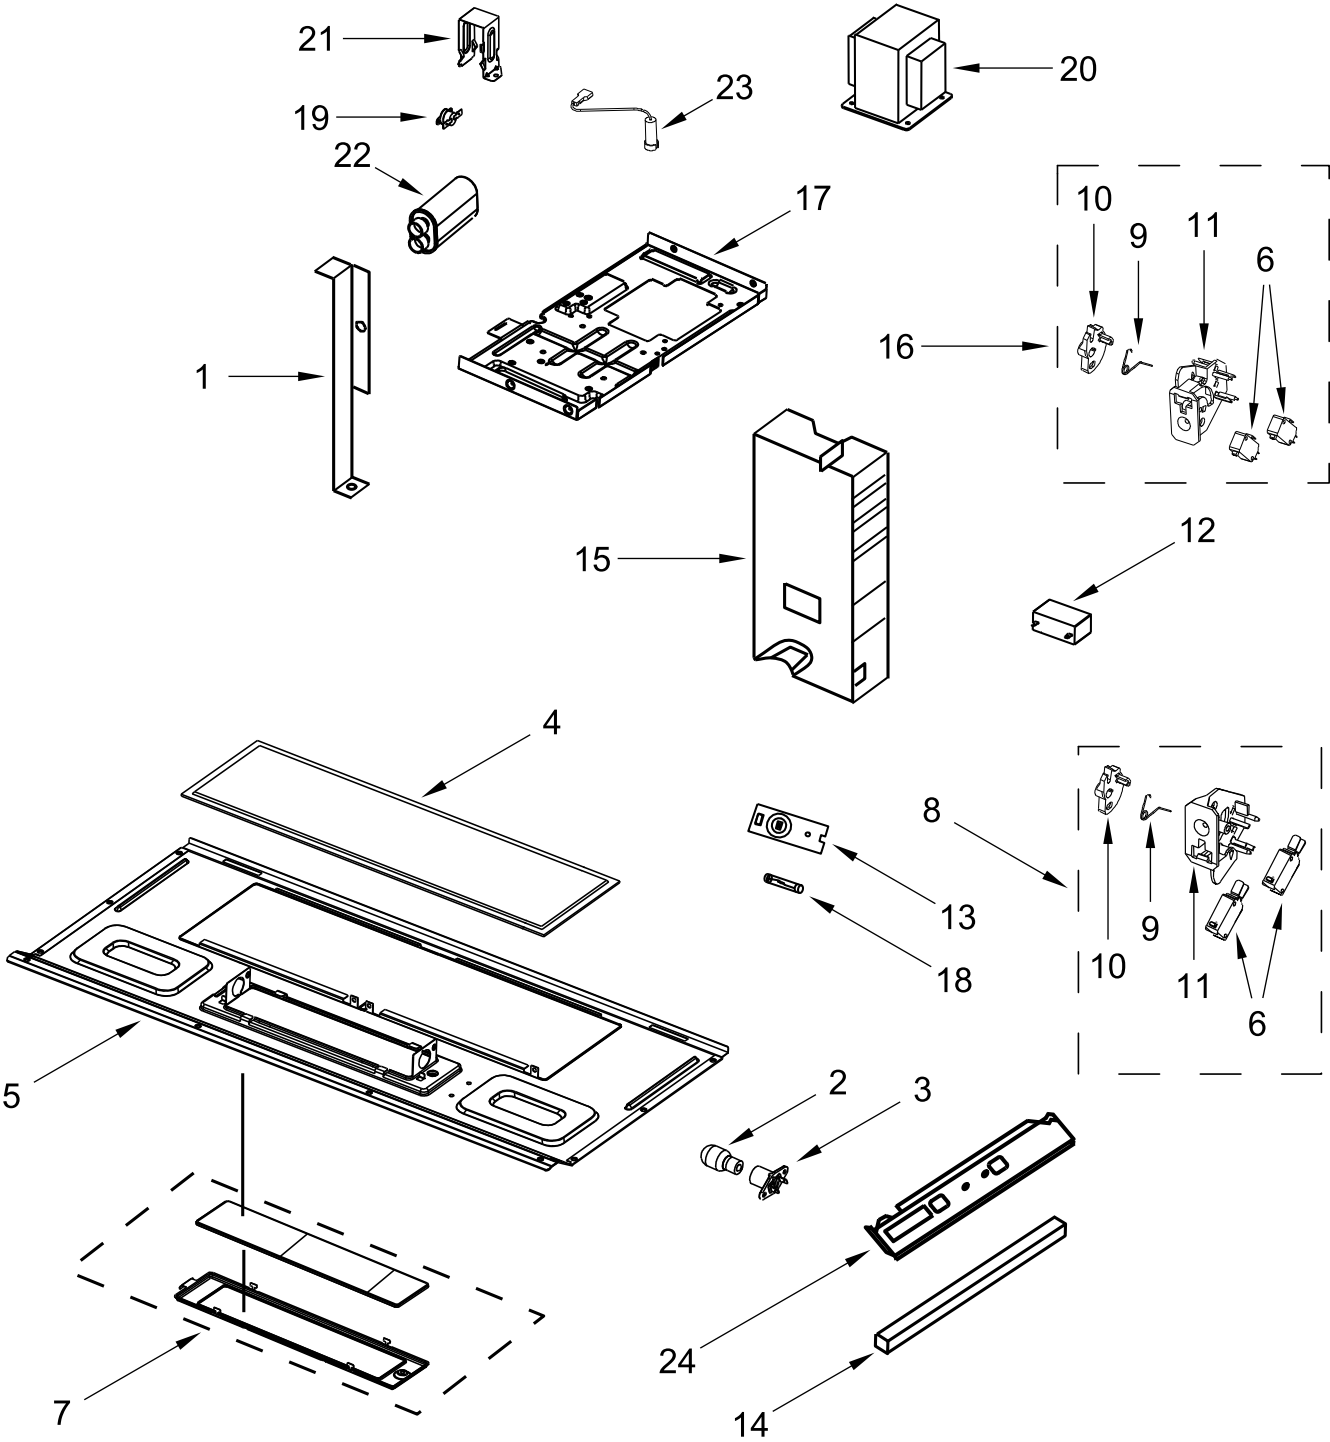

INTERIOR AND VENTILATION PARTS

INTERIOR AND VENTILATION PARTS

<u>Illus.</u> <u>No.</u>	<u>Part No.</u>	<u>Description</u>	<u>Illus.</u> <u>No.</u>	<u>Part No.</u>	<u>Description</u>	<u>Illus.</u> <u>No.</u>	<u>Part No.</u>	<u>Description</u>
1	W10313275	Bracket, Top Cavity	10	W10562613	Plate, Cam	20	W10754523	Transformer, High Voltage
2	8206232	Lamp, 40 Watt	11		Support, Interlock	21	W11265233	Bracket, Capacitor
3	W10210871	Holder, Lamp		8206419	Top	22	W10343300	Capacitor, High Voltage
4	W10208631	Filter, Grease		W10156813	Bottom	23	W11222648	Diode, High Voltage
5	W10245196	Plate, Bottom	12	W10605896	Capacitor, Hood Motor	24	W10904020	Support, NTC
6		Switches, Interlock (Not Serviced, Order Interlock Assemblies)	13	W10163422	Thermistor			
			14	W10571179	Seal, Cooling			
			15	W11282097	Air Guide, Lower			
7	W10240330	Assembly, Lamp Glass and Holder	16	W11433682	Assembly, Upper Interlock (Includes Switches)			
8	W11433683	Assembly, Lower Interlock (Includes Switches)	17	W10827115	Chassis			
			18	W10138793	Fuse			
9	W10156812	Spring, Interlock	19	W10269232	Thermostat, Cavity