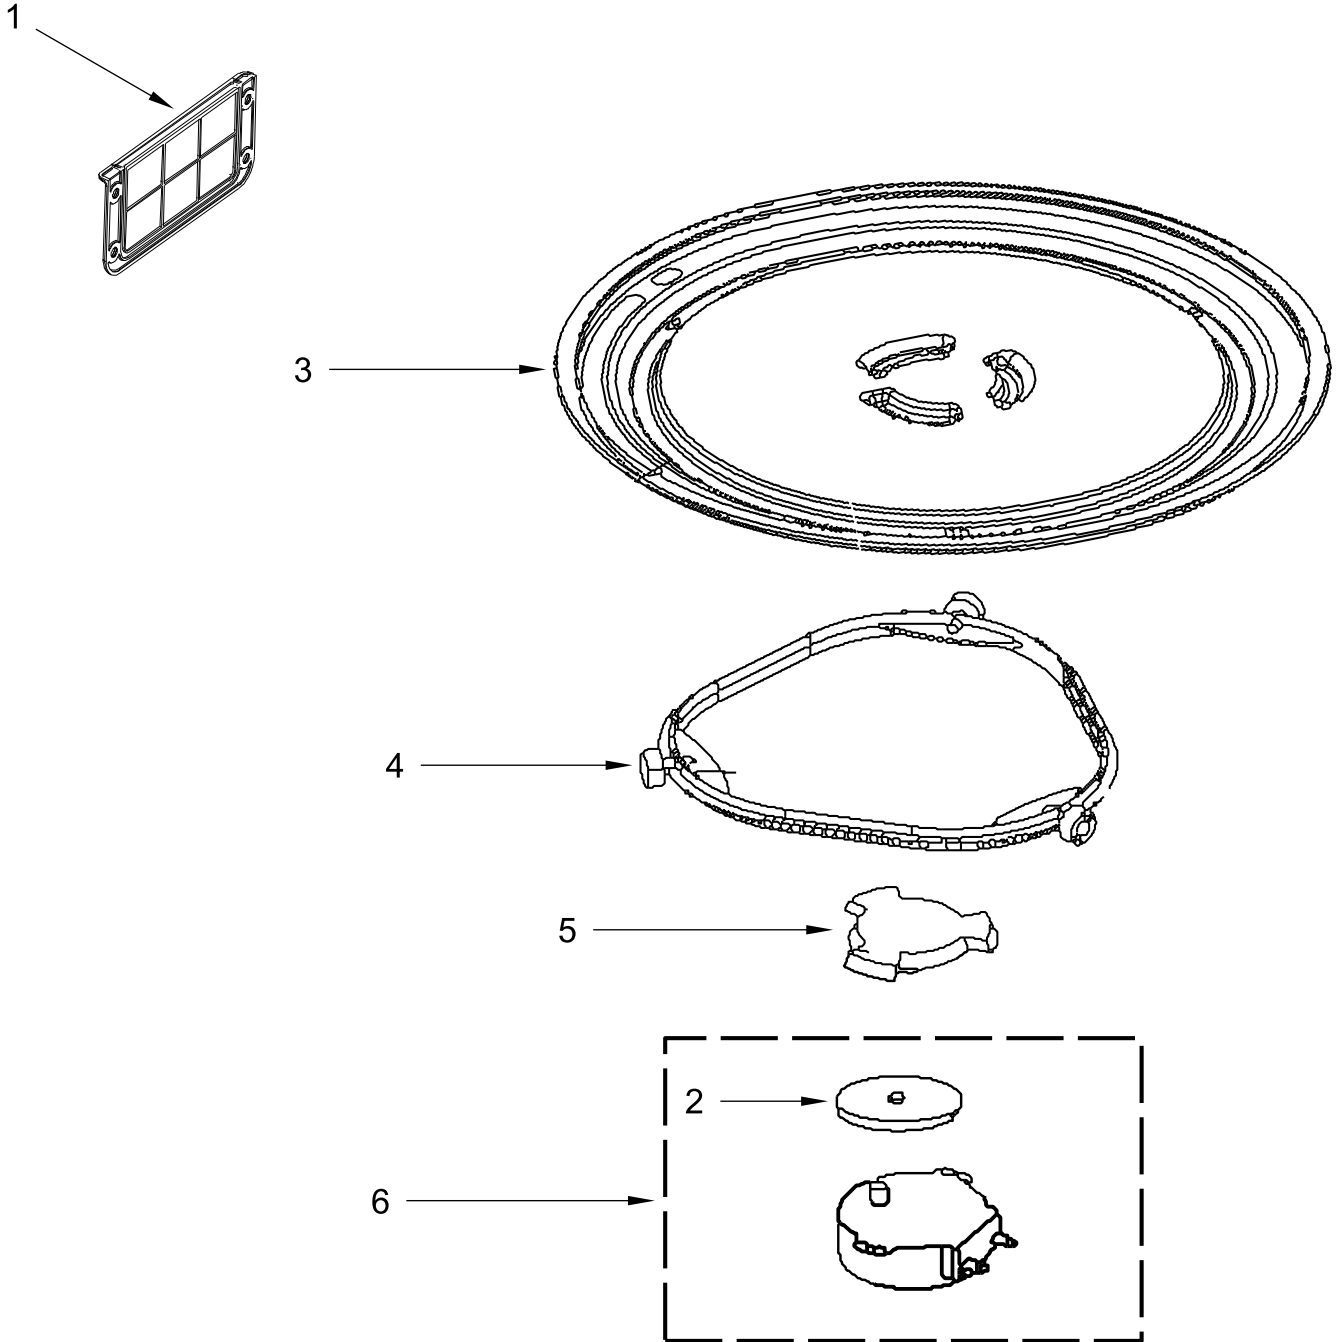

TURNTABLE PARTS

TURNTABLE PARTS

<u>Illus.</u> <u>No.</u>	<u>Part No.</u>	<u>Description</u>	<u>Illus.</u> <u>No.</u>	<u>Part No.</u>	<u>Description</u>	<u>Illus.</u> <u>No.</u>	<u>Part No.</u>	<u>Description</u>
1	W11238817	Cover, Waveguide	3	W11335034	Turntable	5	W11193599	Driver, Turntable
2	8184109	Seal, Waterproof	4	W11193600	Ring, Turntable (With Rollers)	6	W10642989	Motor, Turntable