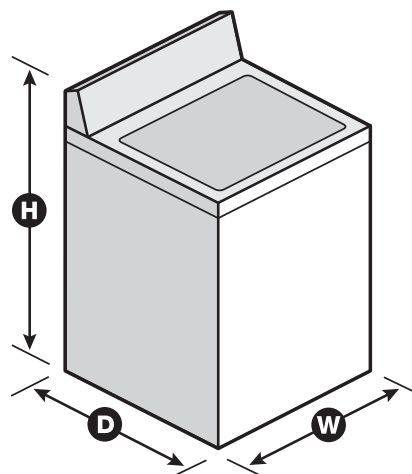

NOTE: Dimensions are for planning purposes only. For complete details, see Installation Instructions packed with product. Specifications subject to change without notice.

®/™ © 2020. All rights reserved. Printed in the U.S.A. D200104XXD. WTW5000DSpecSheetV01.