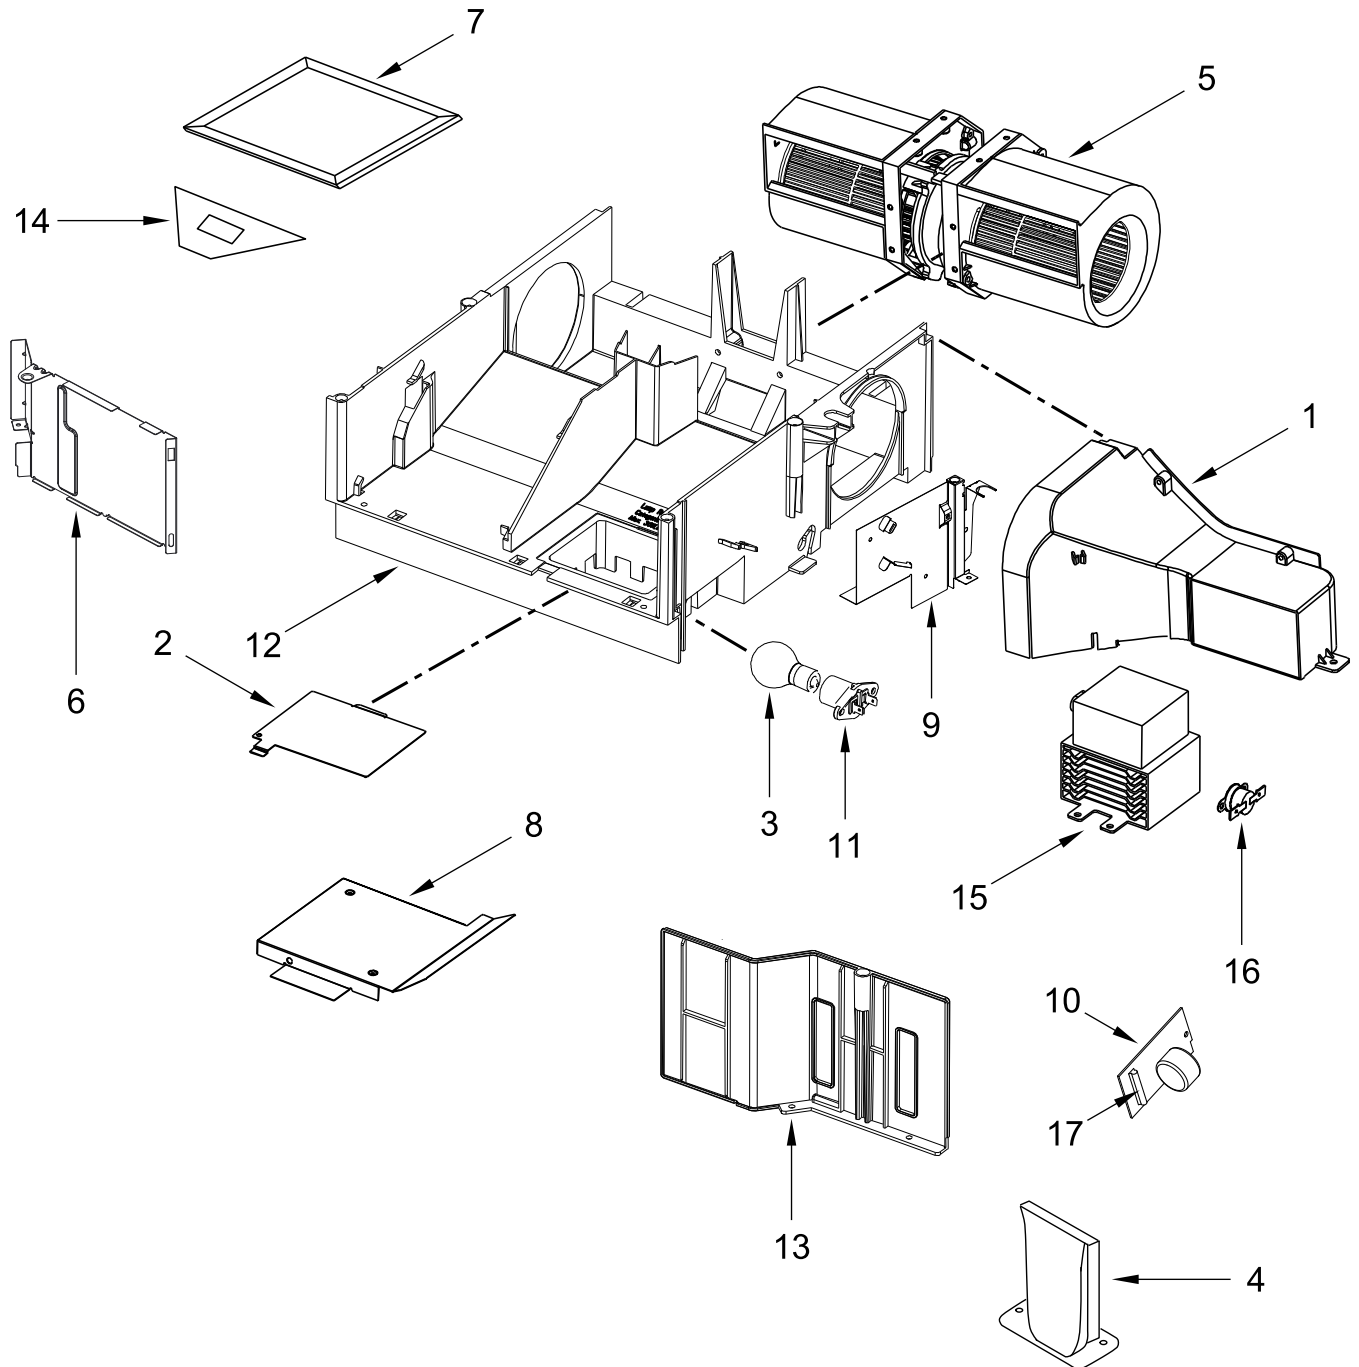

AIR FLOW PARTS

AIR FLOW PARTS

<u>Illus.</u> <u>No.</u>	<u>Part No.</u>	<u>Description</u>	<u>Illus.</u> <u>No.</u>	<u>Part No.</u>	<u>Description</u>	<u>Illus.</u> <u>No.</u>	<u>Part No.</u>	<u>Description</u>
1	W10471570	Deflector, Air	8	W10138797	Guide, Air	15	W10754299	Magnetron
2	8206382	Cover, Lamp	9	W11293488	Cover, Right Duct	16	W11224803	Thermostat, Magnetron
3	4393681	Lamp, Cavity 30 Watt	10	W10422269	Filter, Noise	17	W10138793	Fuse
4	W11381953	Plate, Waterproof	11	W10210878	Socket, Cavity Lamp			
5	W11409094	Motor, Hood Fan	12	W10828030	Baseplate, Air Guide			
6	W10827148	Plate, Air Guide Sealing	13	W10342991	Shield, Finger			
7	W10845250	Filter, Charcoal	14	W10810142	Socket, Motor Wire