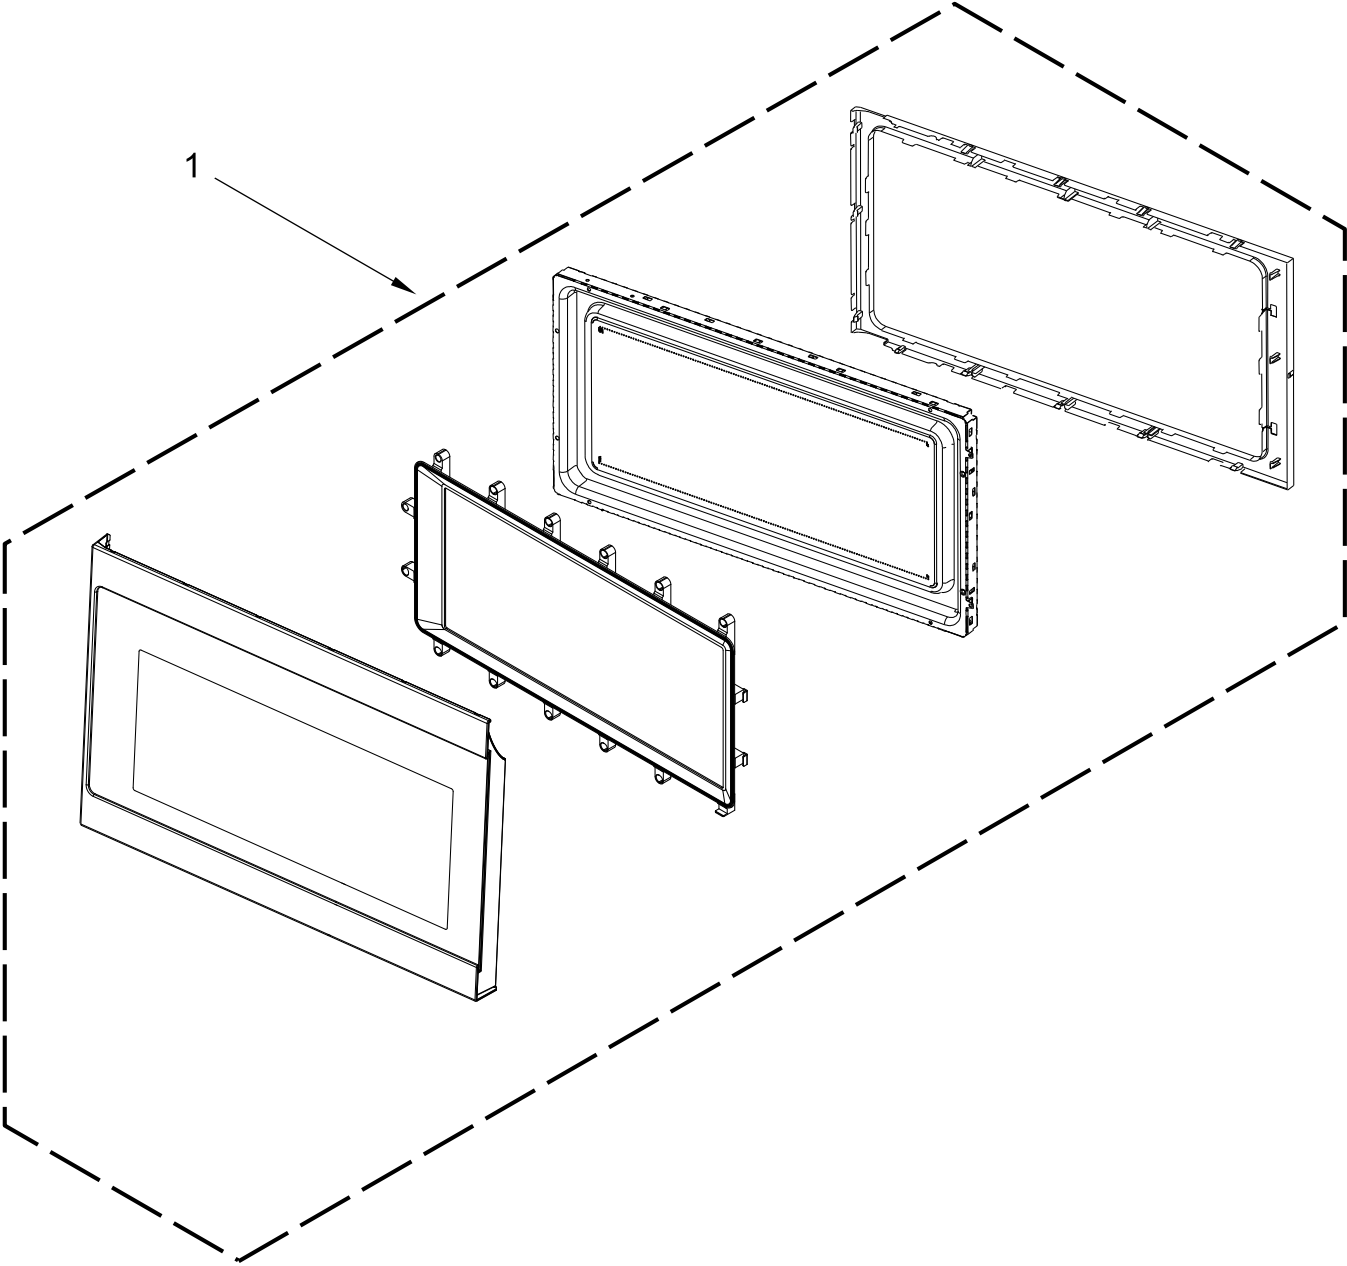

AMANA®

1.6 CUBIC FOOT MICROWAVE HOOD (Hidden Vent)

MODELS:

AMV2307PFW4 (White)

AMV2307PFB4 (Black)

AMV2307PFS4 (Stainless)

CONTROL PANEL PARTS

CONTROL PANEL PARTS

<u>Illus. No.</u>	<u>Part No.</u>	<u>Description</u>	<u>Illus. No.</u>	<u>Part No.</u>	<u>Description</u>	<u>Illus. No.</u>	<u>Part No.</u>	<u>Description</u>
1		Literature Parts	2		Control Panel Assembly (Includes Lens and Membrane Switch)	4	W10833531	Seal, Control
	W10823831	Installation Instructions				5	W10849846	Microcomputer
	W10866741	Use and Care Guide		W10890779	White	6		Assembly, Push Button
	W10851837	Cooking Guide Label (English)		W10890778	Black		W10850630	White
	W11279375	Tech Sheet		W10918931	Stainless		W10850629	Black
			3	W10833365	Backer, Control			

DOOR PARTS

DOOR PARTS

<u>Illus.</u>	<u>Part No.</u>	<u>Description</u>
1		Complete Door
	W10890777	White
	W10890775	Black
	W10890776	Stainless

INTERIOR AND VENTILATION PARTS

INTERIOR AND VENTILATION PARTS