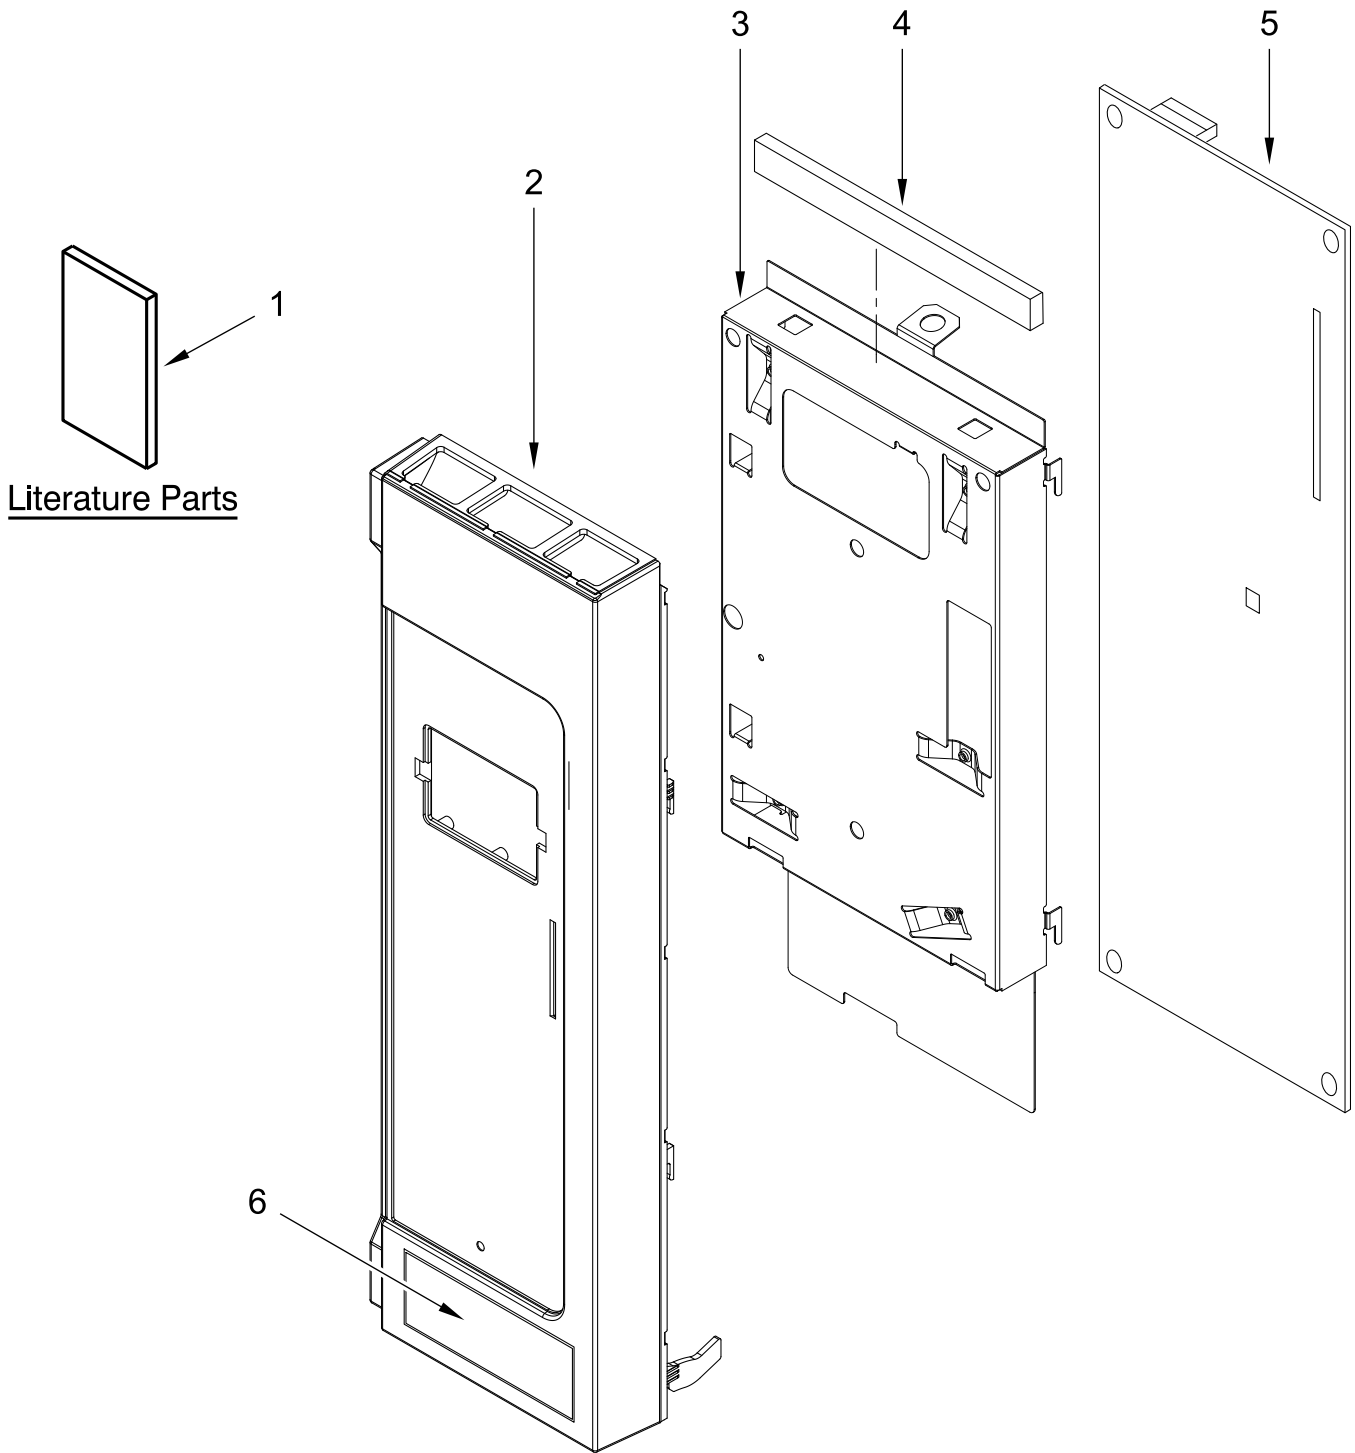

AMANA®

1.6 CUBIC FOOT MICROWAVE HOOD (Hidden Vent)

MODELS:

AMV2307PFW4 (White)

AMV2307PFB4 (Black)

AMV2307PFS4 (Stainless)

CONTROL PANEL PARTS

CONTROL PANEL PARTS

<u>Illus. No.</u>	<u>Part No.</u>	<u>Description</u>	<u>Illus. No.</u>	<u>Part No.</u>	<u>Description</u>	<u>Illus. No.</u>	<u>Part No.</u>	<u>Description</u>
1		Literature Parts	2		Control Panel Assembly (Includes Lens and Membrane Switch)	4	W10833531	Seal, Control
	W10823831	Installation Instructions				5	W10849846	Microcomputer
	W10866741	Use and Care Guide		W10890779	White	6		Assembly, Push Button
	W10851837	Cooking Guide Label (English)		W10890778	Black		W10850630	White
	W11279375	Tech Sheet		W10918931	Stainless		W10850629	Black
			3	W10833365	Backer, Control			

DOOR PARTS

DOOR PARTS

<u>Illus.</u>	<u>Part No.</u>	<u>Description</u>
1		Complete Door
	W10890777	White
	W10890775	Black
	W10890776	Stainless

INTERIOR AND VENTILATION PARTS

INTERIOR AND VENTILATION PARTS