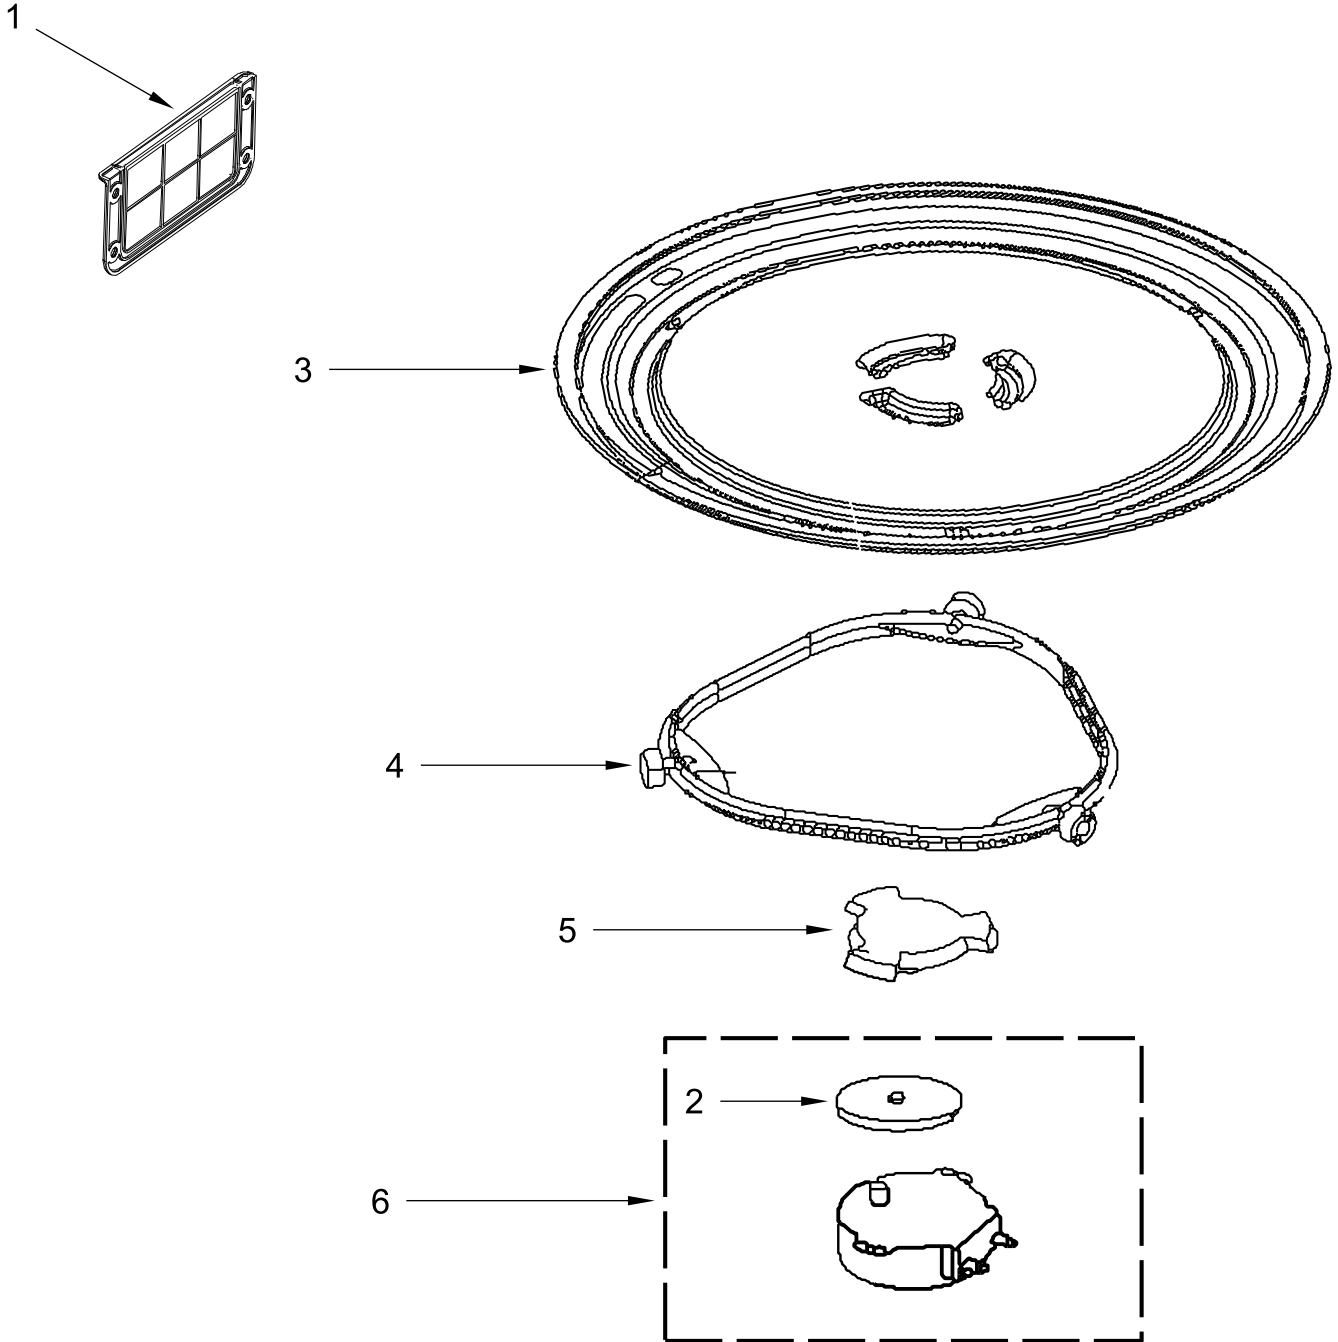

TURNTABLE PARTS

TURNTABLE PARTS

<u>Illus.</u> <u>No.</u>	<u>Part No.</u>	<u>Description</u>	<u>Illus.</u> <u>No.</u>	<u>Part No.</u>	<u>Description</u>	<u>Illus.</u> <u>No.</u>	<u>Part No.</u>	<u>Description</u>
1	W11238817	Cover, Waveguide	3	W11335034	Turntable	5	W11193599	Driver, Turntable
2	8184109	Seal, Waterproof	4	W11193600	Ring, Turntable (With Rollers)	6	W10642989	Motor, Turntable