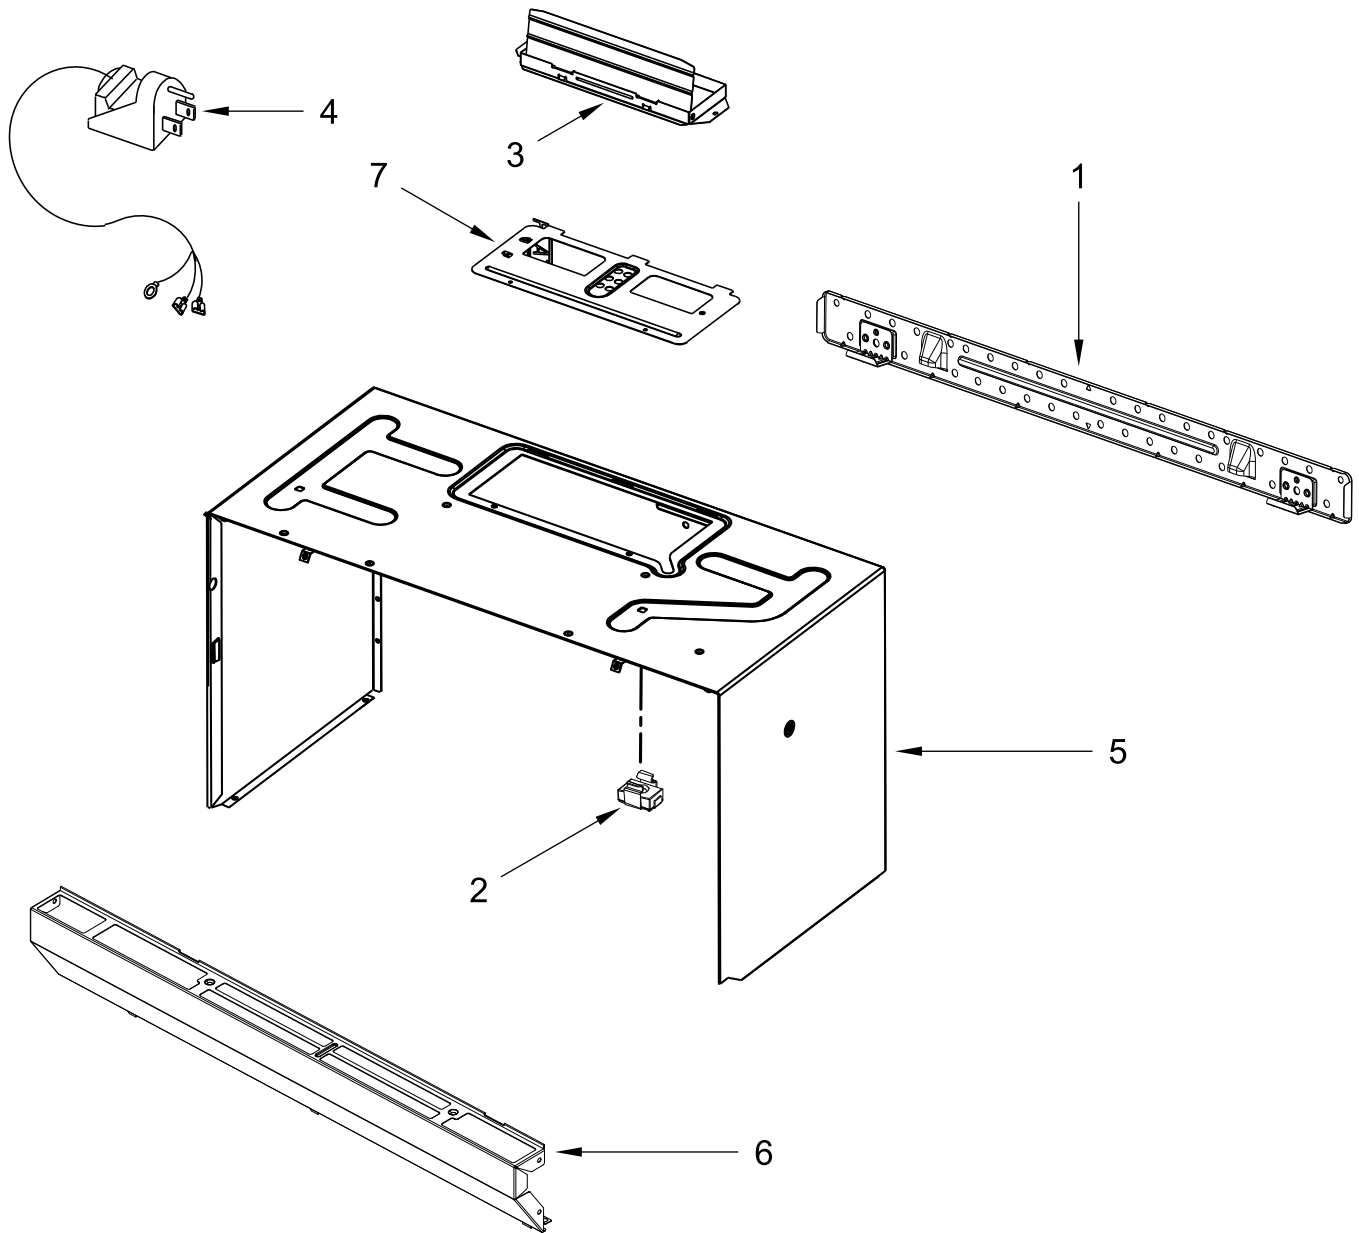

TURNTABLE PARTS

<u>Illus.</u> <u>No.</u>	<u>Part No.</u>	<u>Description</u>	<u>Illus.</u> <u>No.</u>	<u>Part No.</u>	<u>Description</u>	<u>Illus.</u> <u>No.</u>	<u>Part No.</u>	<u>Description</u>
1	W11238817	Cover, Waveguide	3	W11335034	Turntable	5	W11193599	Driver, Turntable
2	8184109	Seal, Waterproof	4	W11193600	Ring, Turntable (With Rollers)	6	W10642989	Motor, Turntable

CABINET AND INSTALLATION PARTS