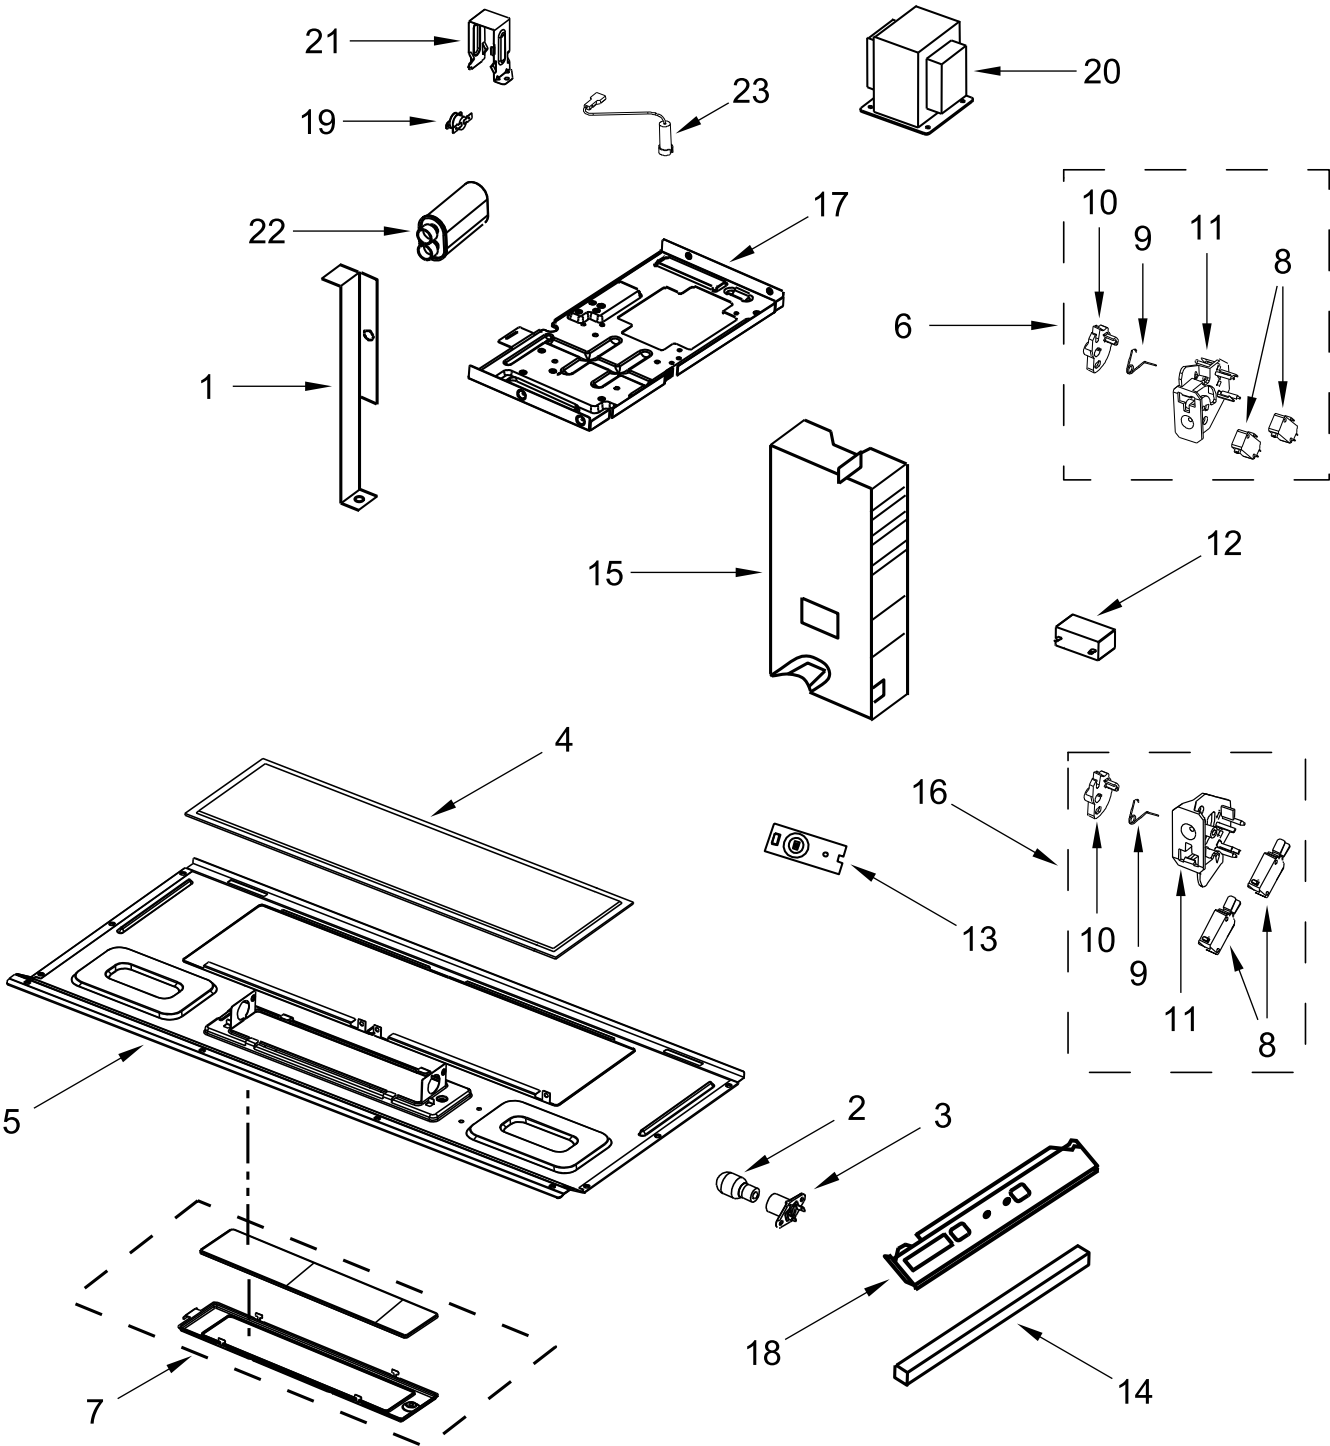

<u>Illus. No.</u>	<u>Part No.</u>	<u>Description</u>	<u>Illus. No.</u>	<u>Part No.</u>	<u>Description</u>	<u>Illus. No.</u>	<u>Part No.</u>	<u>Description</u>
1		Literature Parts	2		Control Panel Assembly (Includes Lens and Membrane Switch)	4	W10833531	Seal, Control
	W10823831	Installation Instructions				5	W10849846	Microcomputer
	W10866741	Use and Care Guide		W10890779	White	6		Assembly, Push Button
	W10851837	Cooking Guide Label (English)		W10890778	Black		W10850630	White
	W11279375	Tech Sheet		W10918931	Stainless		W10850629	Black
			3	W10833365	Backer, Control			

DOOR PARTS

DOOR PARTS

<u>Illus.</u>	<u>Part No.</u>	<u>Description</u>
1		Complete Door
	W10890777	White
	W10890775	Black
	W10890776	Stainless

INTERIOR AND VENTILATION PARTS

INTERIOR AND VENTILATION PARTS