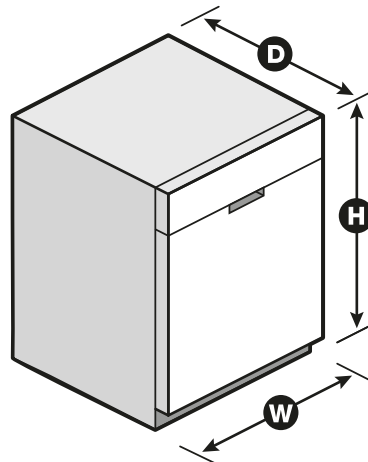

*Per IEC standards. **Compared to Normal cycle with lightly soiled loads. †Based on 12-month average of unit sales. TraQline 2018. NOTE: Dimensions are for planning purposes only. For complete details, see Installation Instructions packed with product. Specifications subject to change without notice. ®/™ © 2020. All rights reserved. Printed in the U.S.A. D200052XXA. WDF540PADSPECSHEETV01.