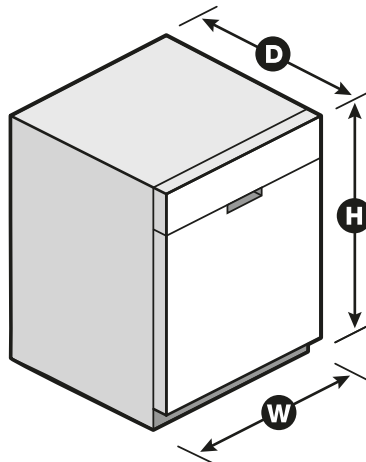

*Per IEC standards. **Compared to Normal cycle with lightly soiled loads. †Based on 12-month average of unit sales. TraQline 2018. NOTE: Dimensions are for planning purposes only. For complete details, see Installation Instructions packed with product. Specifications subject to change without notice. ®/™ © 2020. All rights reserved. Printed in the U.S.A. D200052XXA. WDF520PADSPECSHEETV01.