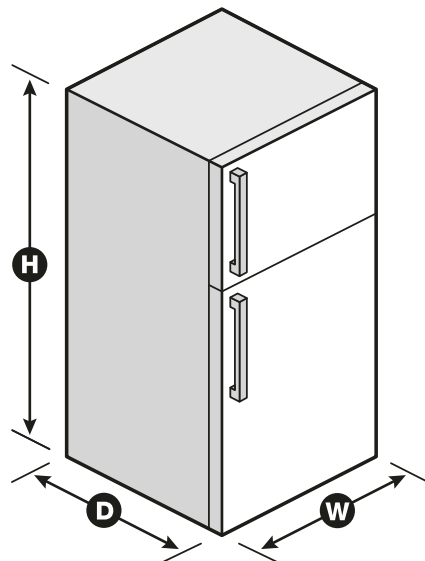

Full-Width Crisper Drawer
Up-Front Temperature Control System
Reversible Door
16 cu. ft. Capacity
Save Money and Energy

Electrical Details

Amps	15 or 20
Volts	115

Technical Details

Refrigerator Type	Top-Freezer
Number of Doors	2
Number of Interior Refrigerator Shelves	3
Number of Refrigerator Door Bins	3 Fixed
Number of Interior Freezer Shelves	1
Number of Freezer Door Bins	2 Fixed
Lighting Type	Incandescent
Ice Maker	Optional
Ice Maker Location	Freezer
Dispenser Type	N/A

Dimensions

Product Dimensions (H x W x D)	65-7/8" x 28" x 31-1/4"
Depth with Door Open 90°	56-3/4"
Cutout Dimensions	Allow extra 1/2" on sides and top Allow extra 1" on rear

Reference Material

[Dimension Guide](#)

[Install Guide](#)

[Use & Care Guide](#)

[Energy Guide](#)

[Warranty](#)

Key Features & Benefits

Optional Automatic Icemaker Kit

Forget the ice trays and enjoy cold, refreshing beverages.

Dairy Bin

Easily access items like butter, cream cheese and yogurt.

Gallon Door Storage Bins

Store big beverages and keep them within reach.

NOTE: Dimensions are for planning purposes only. For complete details, see Installation Instructions packed with product. Specifications subject to change without notice.