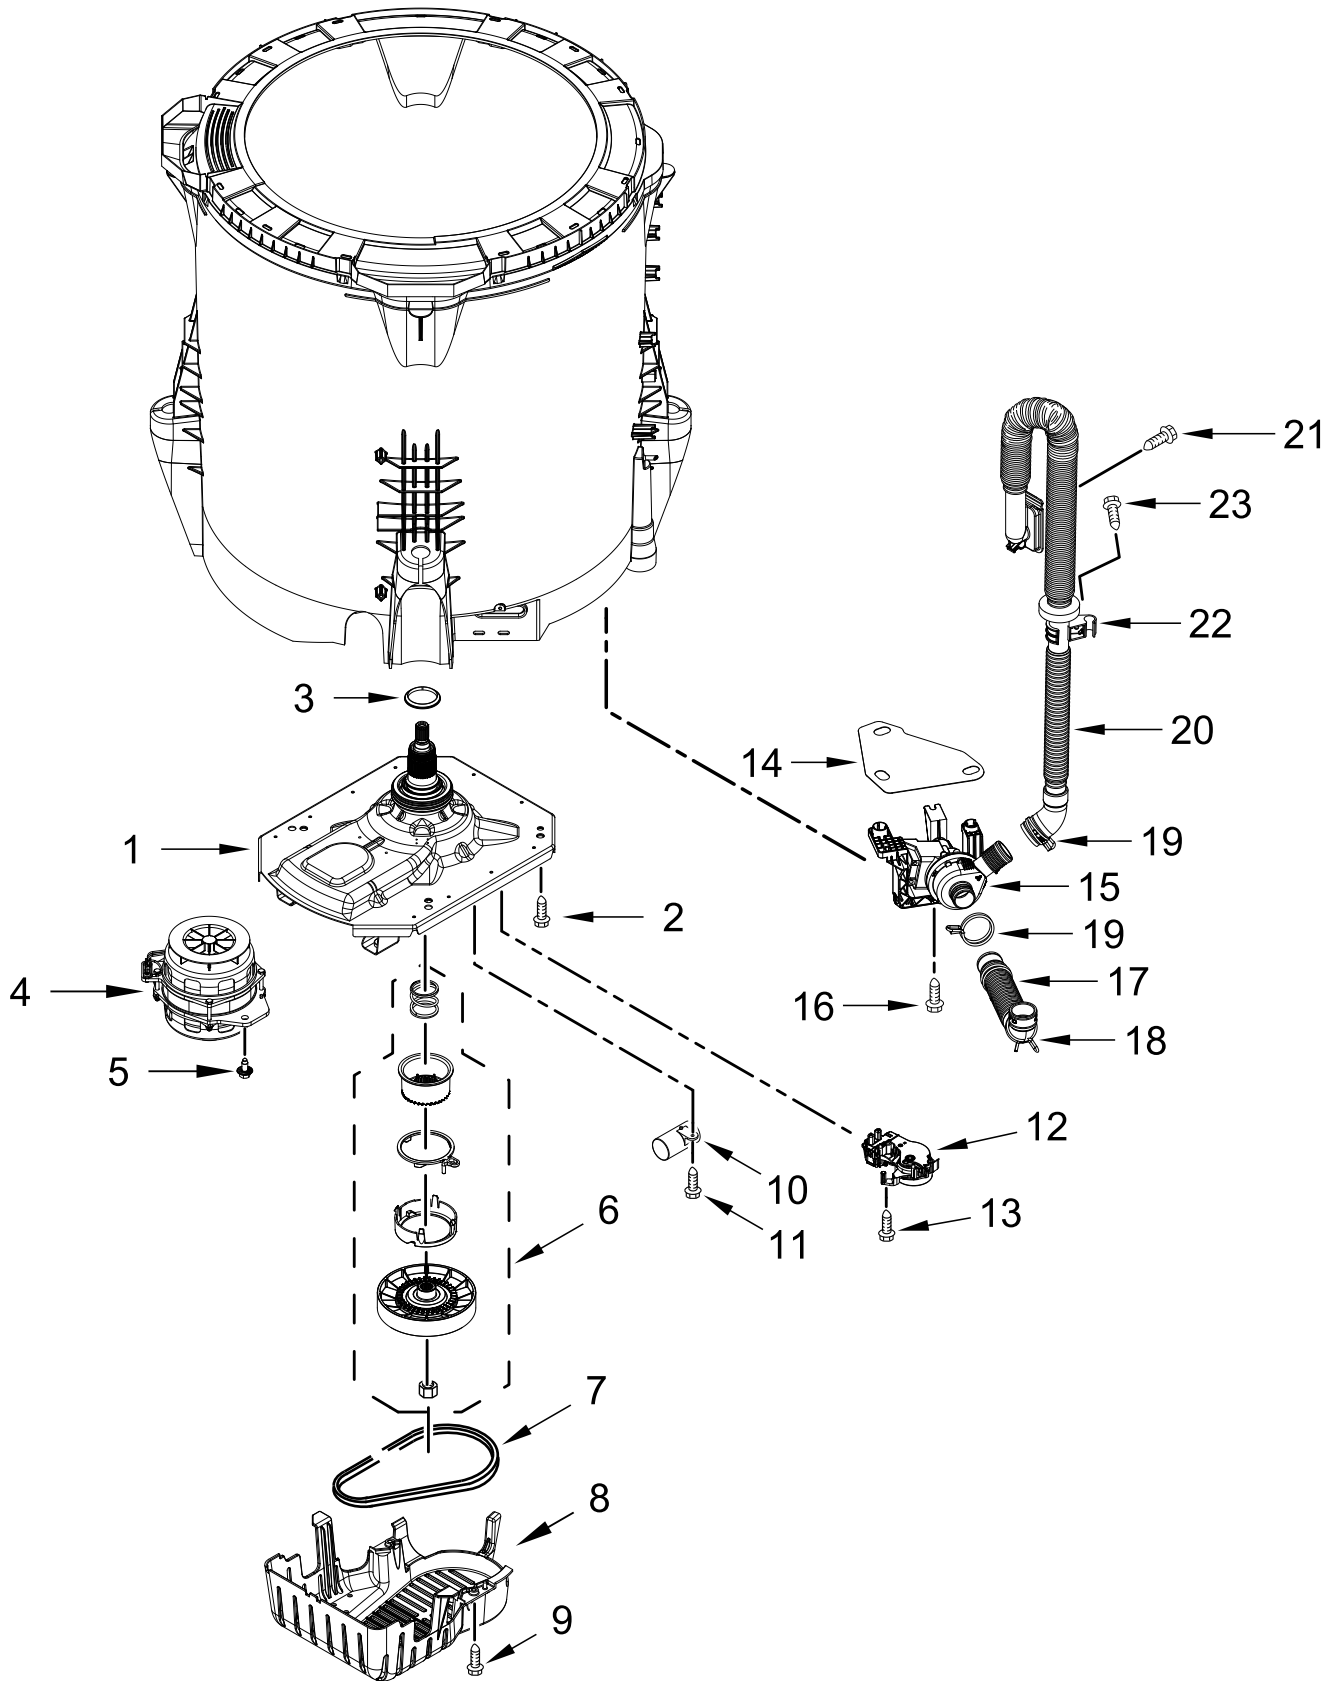

GEARCASE, MOTOR AND PUMP PARTS

GEARCASE, MOTOR AND PUMP PARTS

<u>Illus.</u> <u>No.</u>	<u>Part No.</u>	<u>Description</u>	<u>Illus.</u> <u>No.</u>	<u>Part No.</u>	<u>Description</u>	<u>Illus.</u> <u>No.</u>	<u>Part No.</u>	<u>Description</u>
1	W11164183	Gearcase Assembly	9	357640	Screw	17	W10763259	Hose, Tub to Pump
2	W10249633	Screw	10	W11162560	Capacitor, Motor Run	18	8317496	Clamp, Hose
3	W11218170	Washer, Thrust	11	W10142728	Screw	19	W10142630	Clamp, Hose
4	W10677723	Motor, Drive	12	W10815026	Actuator- Shift	20	W11291620	Hose, Internal Drain
5	W10094780	Screw	13	9741052	Screw	21	9740848	Screw
6	W10721967	Splutch Kit (60Hz)	14	W10894129	Shield, Heat	22	W10652932	Clip, Hose
7	W10808317	Belt, Drive	15	W11263349	Pump Assembly, Drain	23	8533943	Screw
8	W11087188	Shield, Pulley Cover	16	W10004910	Screw