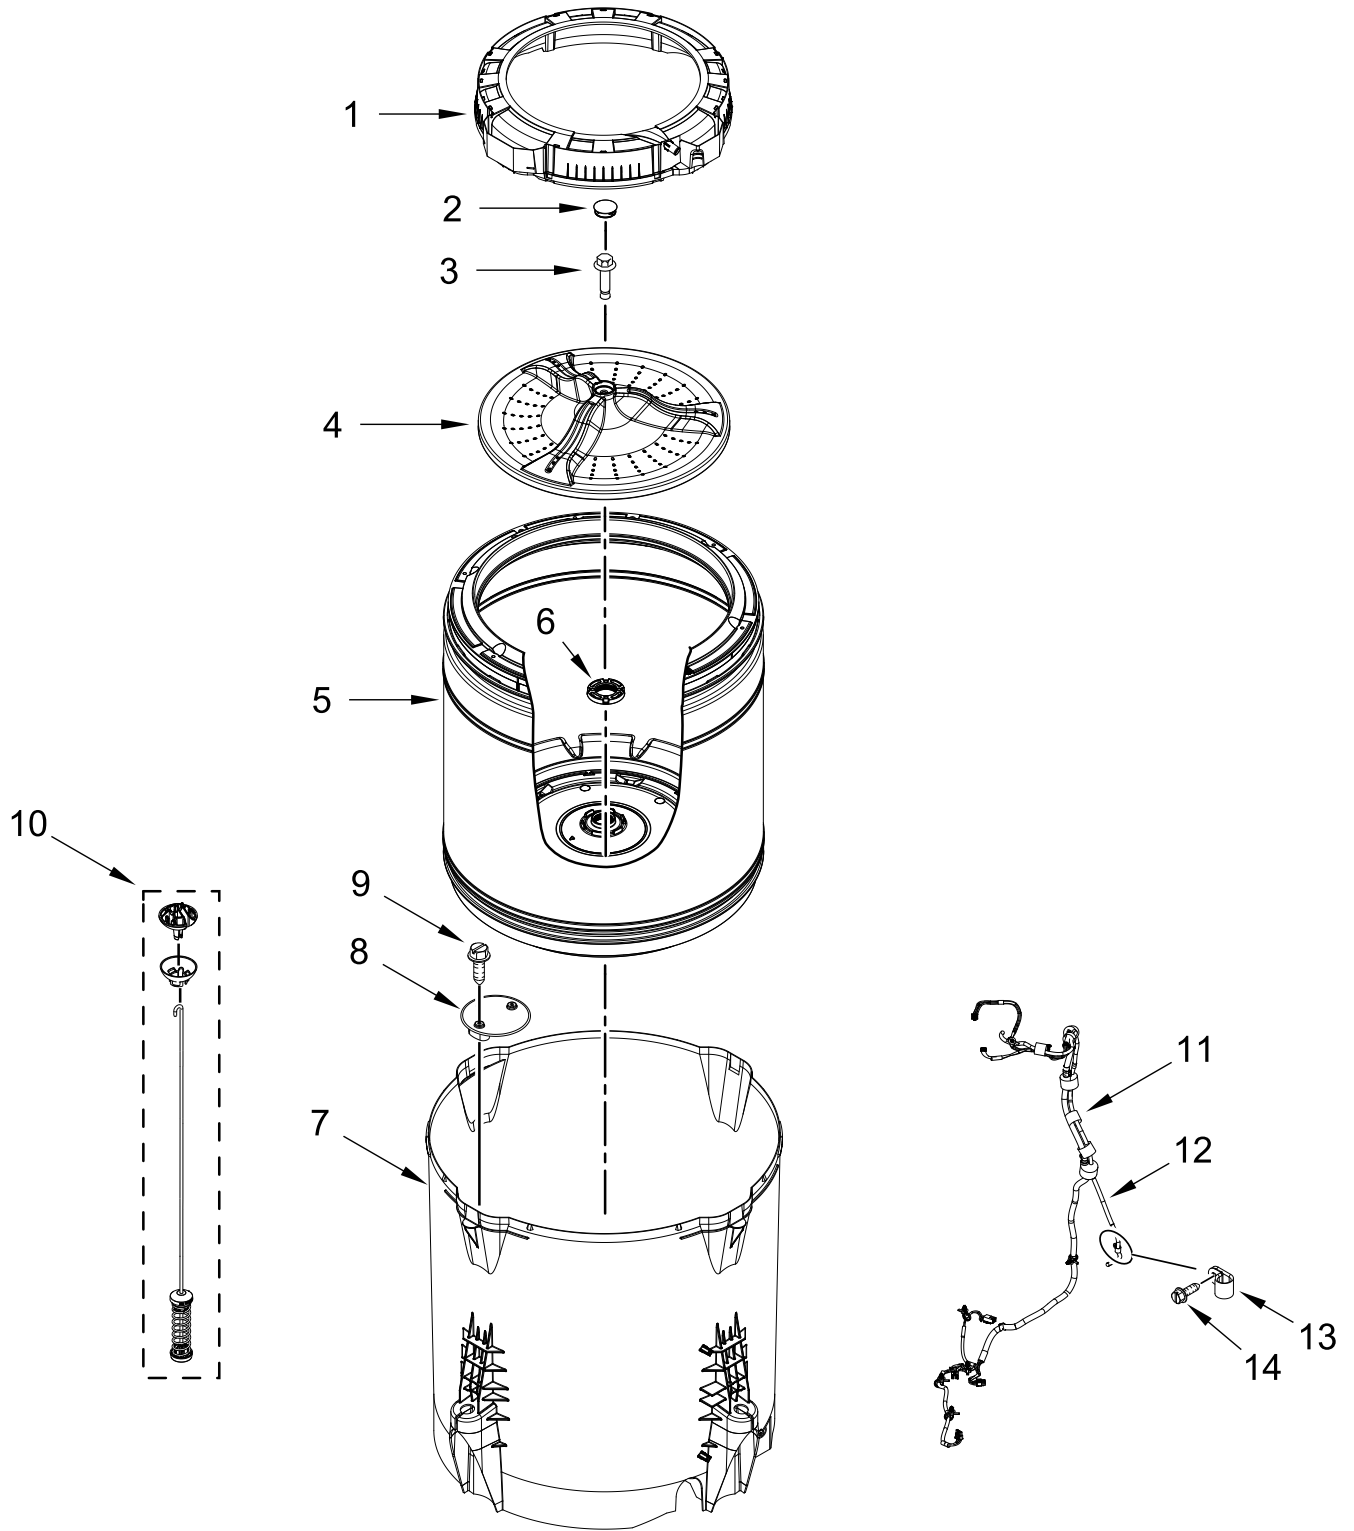

BASKET AND TUB PARTS

BASKET AND TUB PARTS

<u>Illus. No.</u>	<u>Part No.</u>	<u>Description</u>	<u>Illus. No.</u>	<u>Part No.</u>	<u>Description</u>	<u>Illus. No.</u>	<u>Part No.</u>	<u>Description</u>
1	W11094300	Tub Ring	8	W11089264	Filter, Drain Pump	12	W10590949	Hose, Pressure Switch
2	W10609549	Cap, Impeller	9	8533928	Screw	13	W10005430	Clamp, Cable
3	W10625252	Screw	10	W11171694	Damper Assembly, Tub Suspension (Set Of 4-Includes Suspension Bushings and Suspension Balls)	14	W10238319	Screw
4	W10834890	Impeller (Washplate)						
5	W11178224	Basket Assembly						
6	W11183985	Basket, Lock Nut						
7	W10512161	Tub	11	W11130932	Harness, Lower