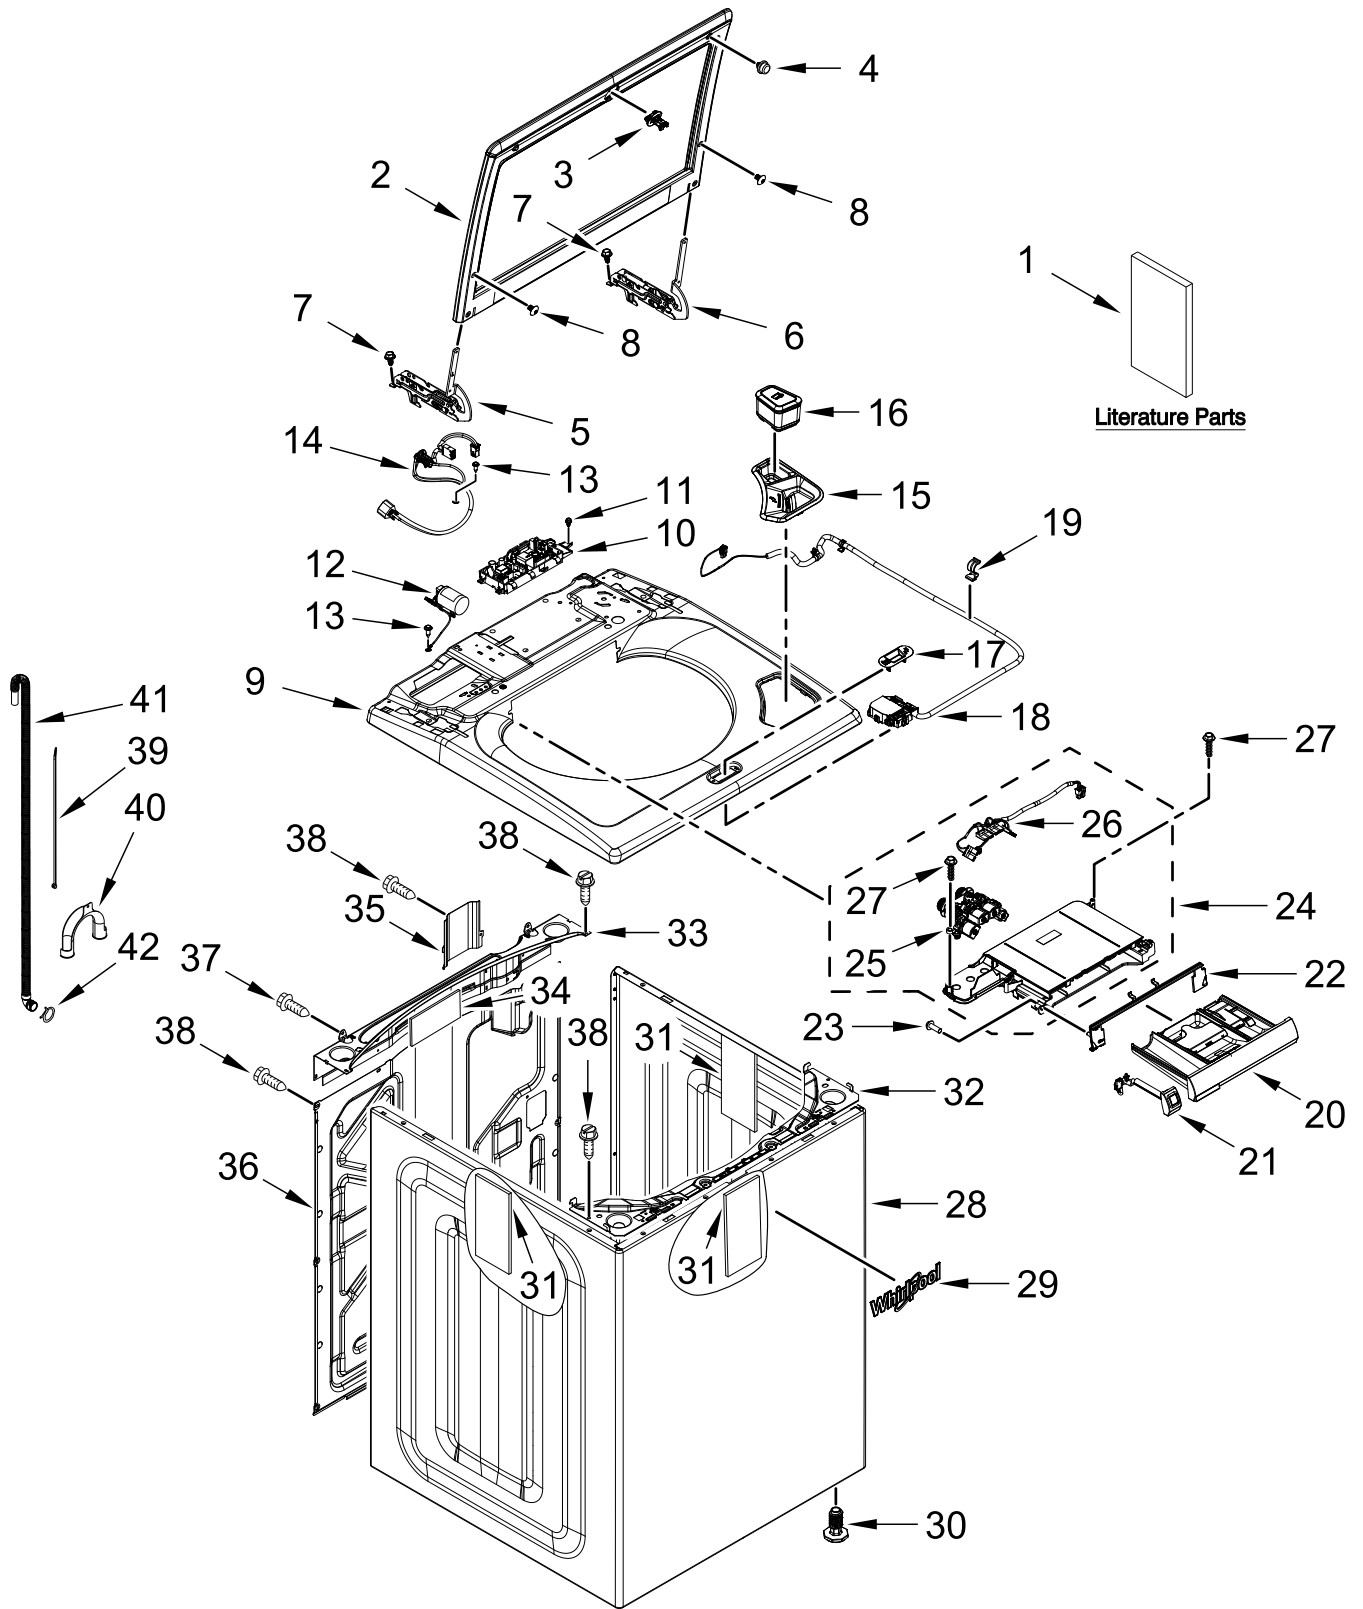

# TOP AND CABINET PARTS

<u>Illus. No.</u>	<u>Part No.</u>	<u>Description</u>	<u>Illus. No.</u>	<u>Part No.</u>	<u>Description</u>	<u>Illus. No.</u>	<u>Part No.</u>	<u>Description</u>
1		Literature Parts	15		Bezel, Bleach Dispenser	27	97787	Screw
	W11197727	Owners Manual				28		Cabinet
	W11197737	Quick Reference Guide		W11175768	Chrome Shadow		W10676680	White
	W11197669	Energy Guide	16	W11175764	Brush, Scrub		W10676681	Chrome Shadow
2		Assembly, Lid (Glass)	17		Bezel, Lid Lock	29	W10884775	Badge (Nameplate)
	W11113665	Tempest Grey		W11215078	White	30	W11179235	Foot Assembly, Leveling
3	W11091027	Strike Assembly		W11215091	Chrome Shadow			
4	W10631074	Bumper, Lid	18	W11032875	Assembly, Lid Lock	31	W10688364	Absorber, Impact
5	W11128305	Hinge, Lid (Left)	19	90016	Clip, Harness	32		Channel, Top Front
6	W11128306	Hinge, Lid (Right)	20		Assembly, Dispenser Drawer		W11172902	White
7	W10142728	Screw		W11239953	Chrome Shadow		W10724132	Chrome Shadow
8	W11183686	Screw	21		Assembly, Faucet Switch	33	W10512626	Channel, Top Rear
9		Top		W11246872	Chrome Shadow	34	8564458	Absorber, Impact
	W11126901	White			Assembly, Dispenser Bezel	35	W10676061	Cover, Harness
	W11126902	Chrome Shadow	22			36	W10612644	Panel, Rear
10	W11387687	Control Unit Assembly, Machine and Motor		W11375989	Chrome Shadow	37	W10567155	Screw
			23	3400061	Screw	38	W10660565	Screw
11	693995	Screw	24	W11198958	Assembly, Dispenser Housing & Inlet Valve	39	W10339879	Tie, Cable
12	W11033573	Assembly, Line Filter	25	W11096267	Valve, Water Inlet	40	W10280024	U-Bend, Drain Hose
13	3400076	Screw	26	W11130935	Harness, Valve	41	W11203364	Hose, Outer Drain Assembly
14	W11112935	Power Cord				42	356138	Clamp, Hose