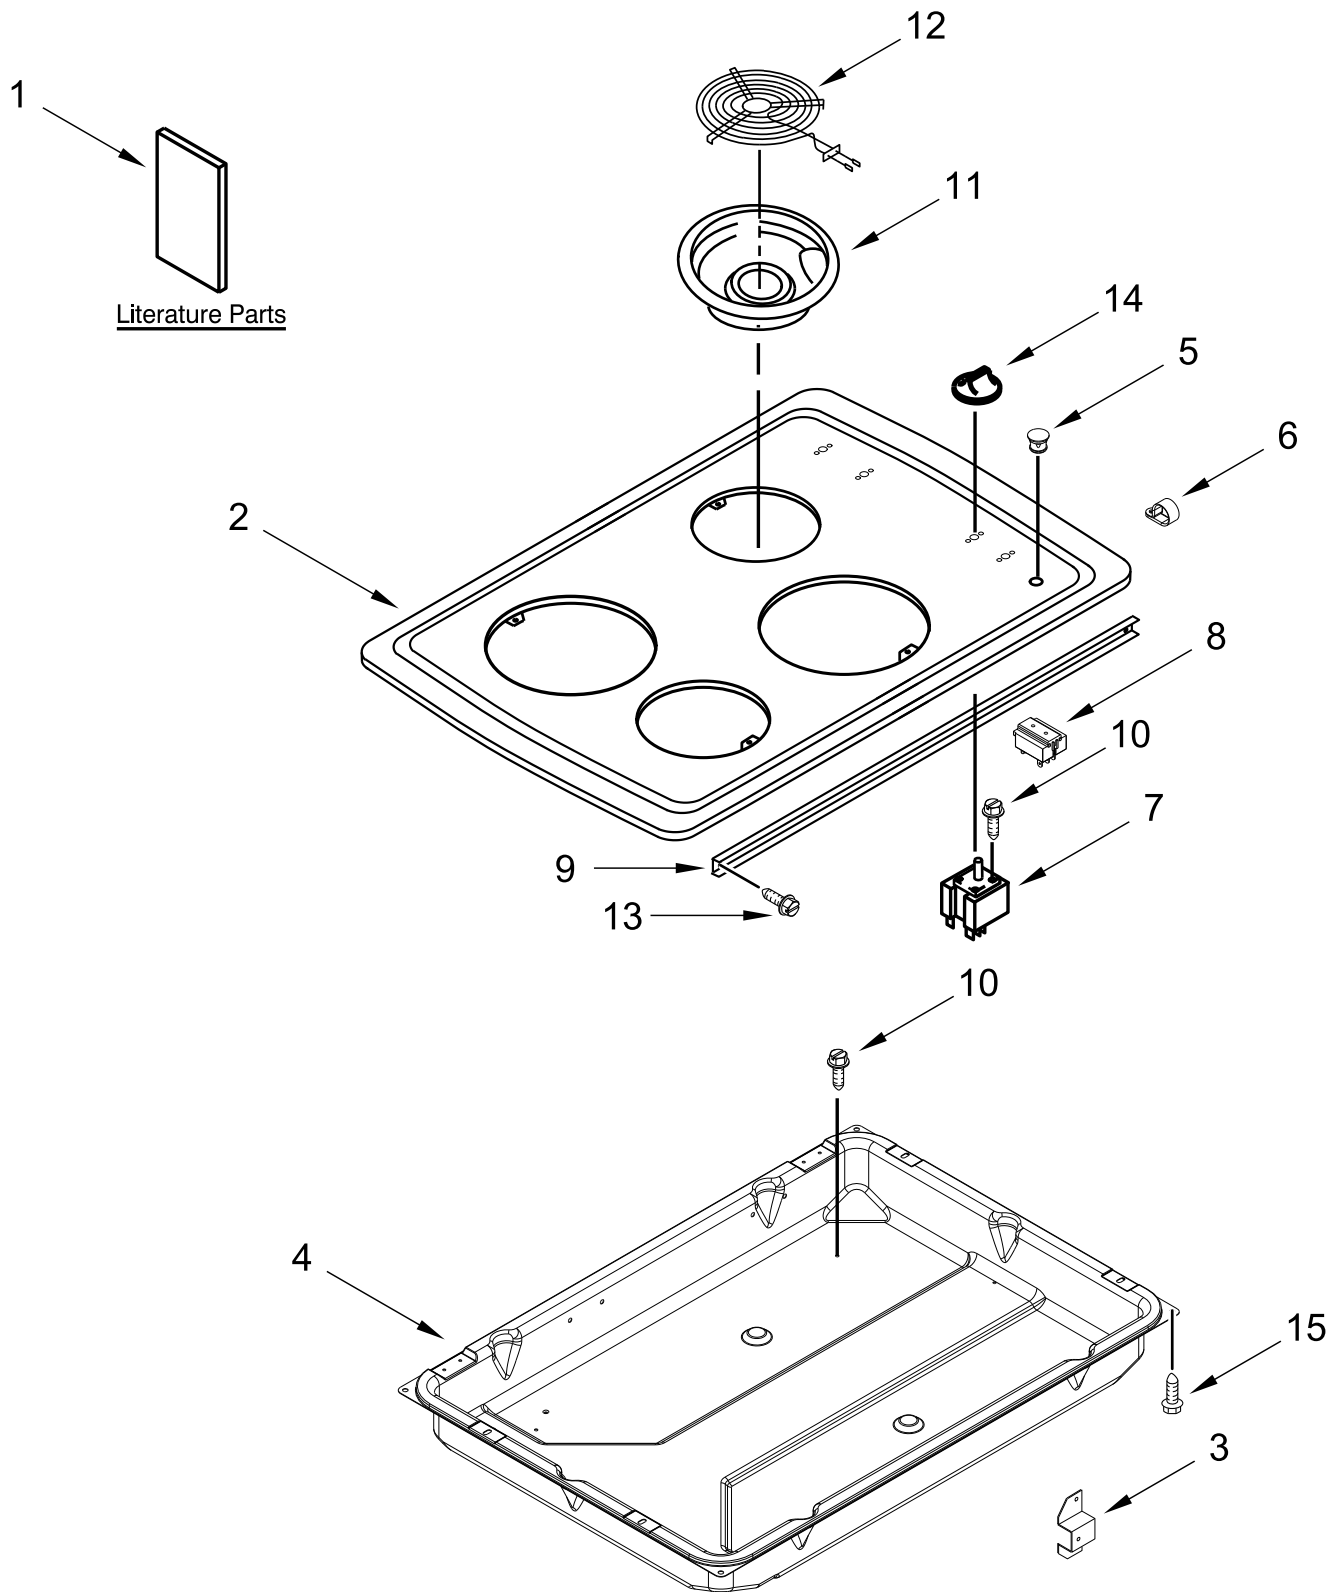

30" ELECTRIC BUILT-IN COOKTOP

MODELS:

WCC31430AB03 (Black)

WCC31430AW03 (White)

COOKTOP PARTS

COOKTOP PARTS

<u>Illus. No.</u>	<u>Part No.</u>	<u>Description</u>	<u>Illus. No.</u>	<u>Part No.</u>	<u>Description</u>	<u>Illus. No.</u>	<u>Part No.</u>	<u>Description</u>
1		Literature Parts	8	7407P102-60	Light, Indicator	14		Knob, Control
	W10274252	Instructions, Installation	9		Brace, Top (Not Serviced)		W10454079	Black
	W11235896	Guide, Use & Care	10	W10734880	Screw		W10454082	White
	W10278688	Wiring Diagram	11	7725P053-60	Bowl, Drip Small (Left Front & Right Rear)	15	7101P426-60	Screw
2		Cooktop		7725P054-60	Bowl, Drip Large (Left Rear & Right Front)			FOLLOWING PARTS NOT ILLUSTRATED
	W10457738	Black					W11171895	Harness, Main
	W10457741	White					7101P027-60	Screw, Ground
3		Bracket, Main Top (Not Serviced)					5155P758-60	18 BK 125C
4		Box, Burner (Not Serviced)	12	W11364018	Element, Coil Heating (1500W) (Left Front & Right Rear)		W11190477	Harness, Element Wire
5	7730P012-60	Lens, Indicator Lamp					7101P394-60	Screw (For Element Wire Harness)
6	7111P002-60	Clamp, Wire		W11364019	Element, Coil Heating (2400W) (Left Rear & Right Front)		8008P010-60	Grommet, Harness
7	7403P373-60	Switch, Infinite (Left Front & Right Rear)						
	7403P372-60	Switch, Infinite (Left Rear & Right Front)	13	7101P336-60	Screw			

OPTIONAL PARTS (NOT INCLUDED)

<u>Illus.</u> <u>No.</u>	<u>Part No.</u>	<u>Description</u>
		ACCESSORIES
	242905	Kit, Canning Unit
	31617A	Cleaner, Grate & Drip Pan
	31462	Cleaner, Stainless Steel