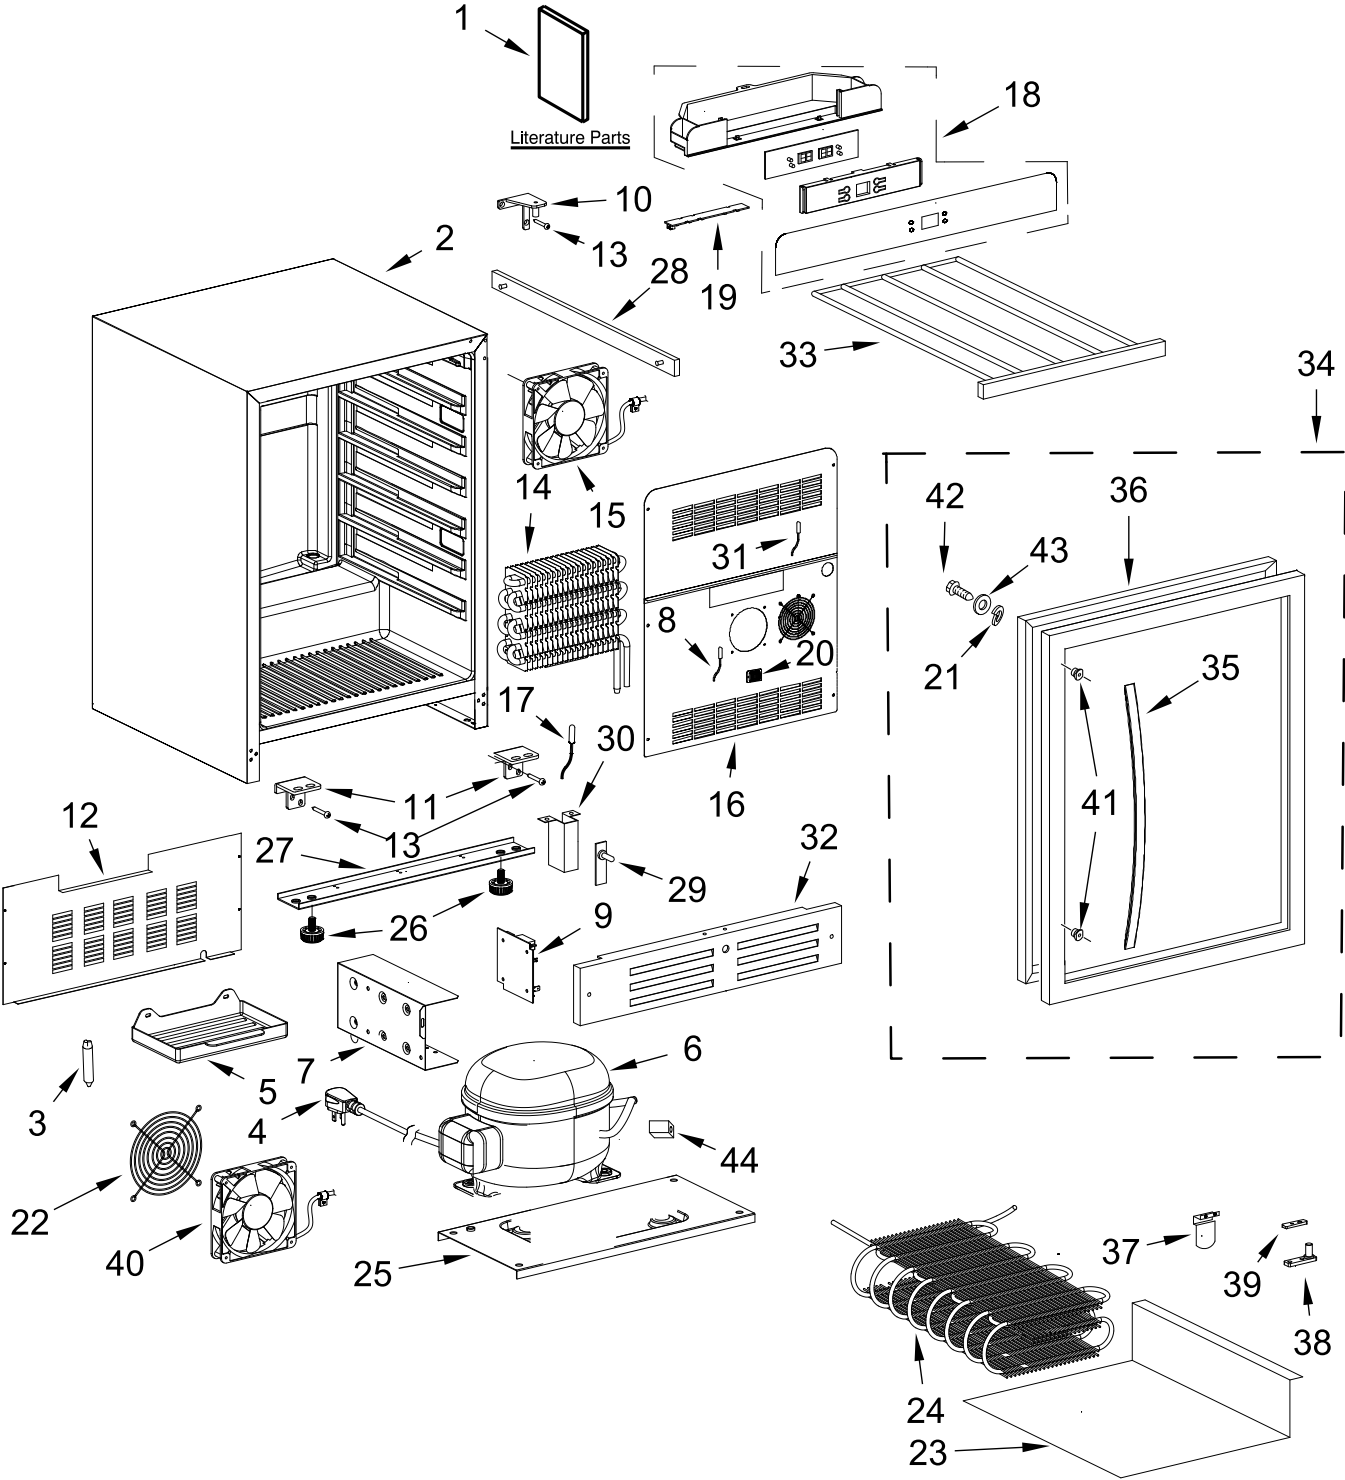

24" Undercounter Wine Center

MODELS:

WUW55X24HS01 (Stainless)

WINE CENTER PARTS

WINE CENTER PARTS

<u>Illus.</u> <u>No.</u>	<u>Part No.</u>	<u>Description</u>	<u>Illus.</u> <u>No.</u>	<u>Part No.</u>	<u>Description</u>	<u>Illus.</u> <u>No.</u>	<u>Part No.</u>	<u>Description</u>
1		Literature Parts	16	W10782231	Cover, Fan	35		Handle, Door
	W10739679	Use & Care Guide	17	W11296649	Sensor (White Connector)		W10874342	Stainless
	W10792630	Energy Guide				36	W10782239	Gasket, Door
2		Cabinet (Not a Servicable Part)	18	W11404833	Control Kit	37	W10782244	Plate, Switch
			19	W10782194	LED Light	38	W10782241	Axis, Door
3	W11290639	Drier Filter	20	W10782222	Cover, Sensor	39	W11255595	Stop, Door
4	W10782176	Power Cord	21	W11104121	Washer	40	W10782254	Fan Assembly, Condenser
5	W11290643	Water Tray	22	W10782255	Cover, Condenser Fan	41	W10792640	Stud, Handle
6	W11297348	Compressor	23	W11255160	Cover, Condenser	42	W11104118	Screw
7	W11290646	Cover, PCB	24	W10782251	Condenser	43	W11104122	Spring, Washer
8	W11406123	Sensor (Yellow Connector)	25	W11255169	Cover, Rear	44	W11255778	Foam
9	W11334740	Main PCB	26	W10782249	Leg			FOLLOWING PARTS NOT ILLUSTRATED
10	W10782193	Hinge, Upper Right	27	W11255162	Support, Front			
	W10782260	Hinge, Upper Left	28	W10782256	Slide, Rail		W10782192	Pin, PCB
11	W11255249	Hinge, Lower Right	29	W10782243	Switch		W11406131	Starter
	W11255250	Hinge, Lower Left	30	W10782242	Support, Switch		W11406133	Protector
12	W11255346	Cover, Rear	31	W11290657	Sensor (Red Connector)		W10266810	Aluminum Tape
13	W10782261	Screw	32	W11255338	Grille			REFRIGERANT CHARGE
14	W10782196	Evaporator	33	W11255347	Rack Assembly			1.23oz. R600a
15	W10782230	Fan Motor (With Blade)	34	W11323327	Door Assembly			