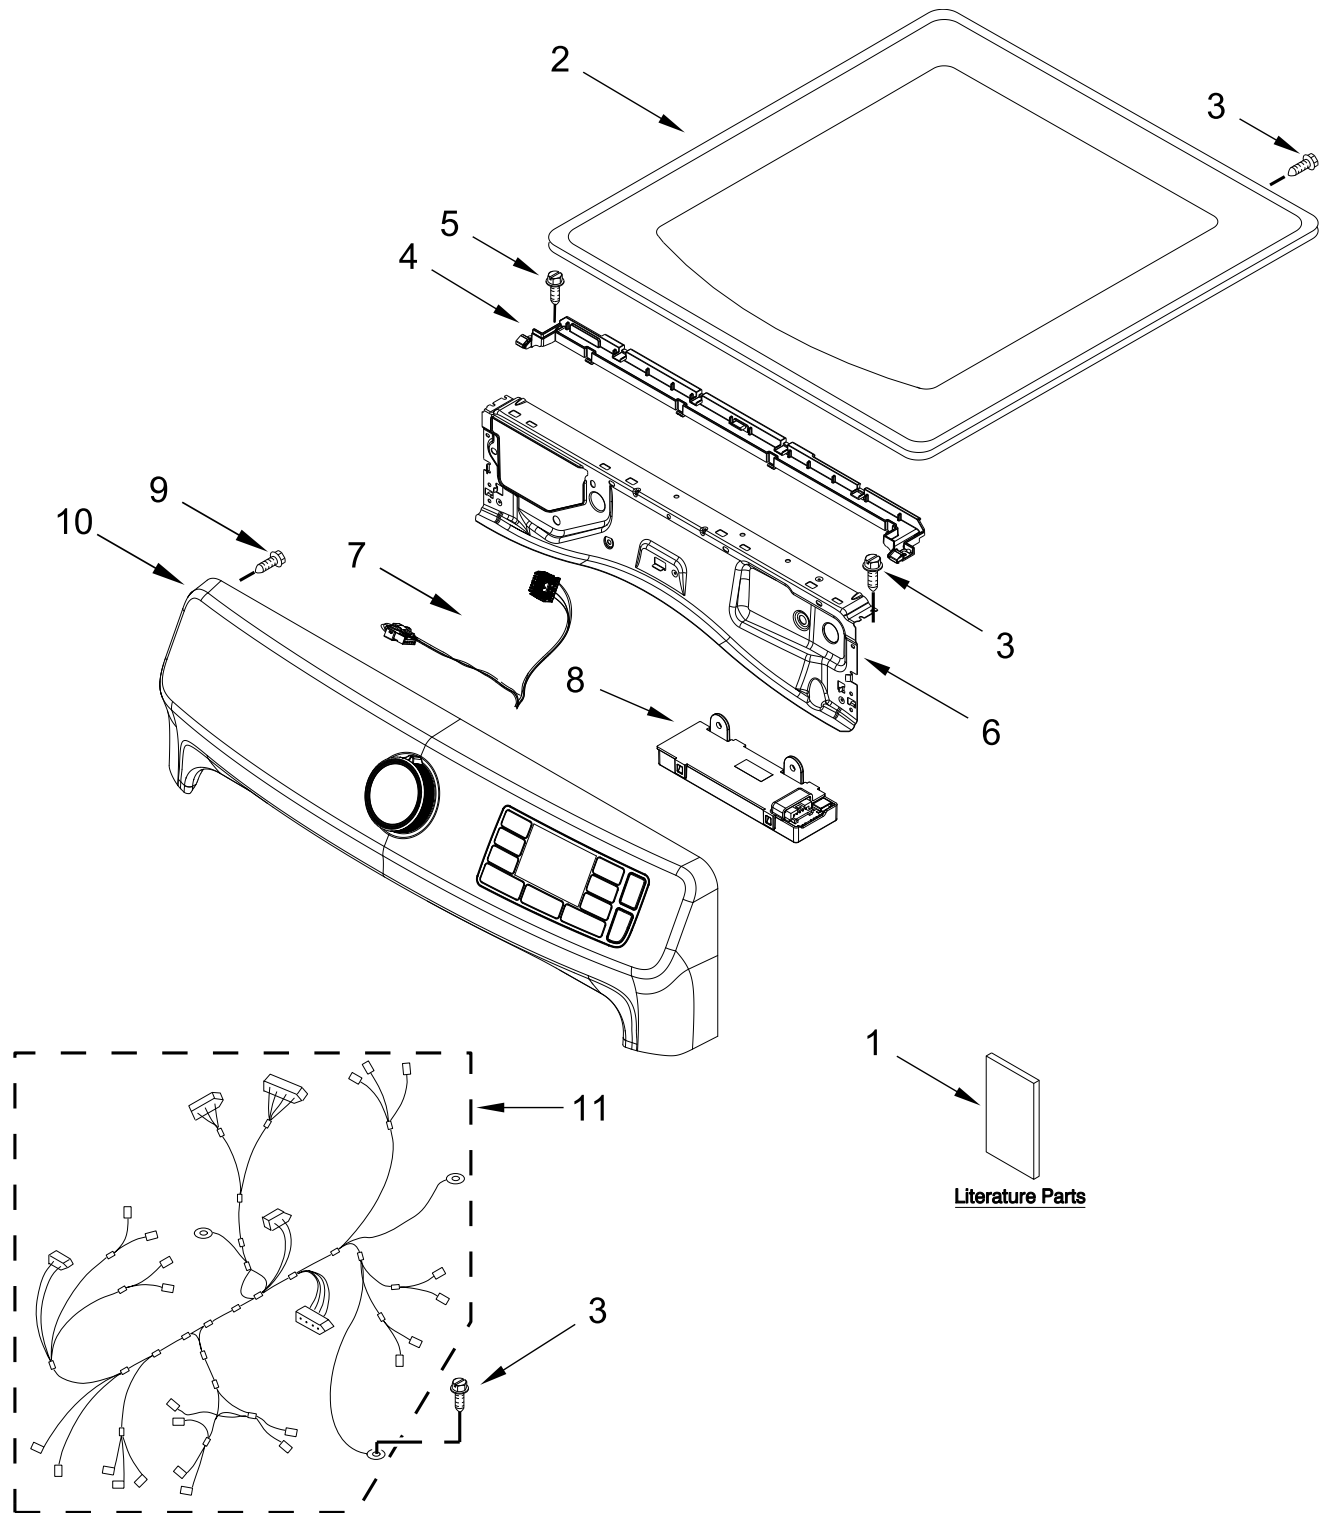

GAS DRYER

MODELS:

MGD8630HW1 (White)

MGD8630HC1 (Chrome Shadow)

TOP AND CONSOLE PARTS

TOP AND CONSOLE PARTS

<u>Illus. No.</u>	<u>Part No.</u>	<u>Description</u>	<u>Illus. No.</u>	<u>Part No.</u>	<u>Description</u>	<u>Illus. No.</u>	<u>Part No.</u>	<u>Description</u>
1		Literature Parts	2		Top	7	W11036819	Harness, WiFi
	W11204389	Use and Care Guide		W10208383	White	8	W11123730	Assembly, WIFI
	W11183136	Installation Instructions		W10460919	Chrome Shadow	9	W10146359	Screw
	W11184899	Tech Sheet	3	693995	Screw	10		Console Assembly
	W11241396	Wiring Diagram	4	W11255768	Channel, Water		W11314475	White
	W11184894	Quick Start Guide	5	12990702	Screw		W11314480	Chrome Shadow
			6	W10208198	Bracket, Console	11	W11157869	Harness, Main Wiring