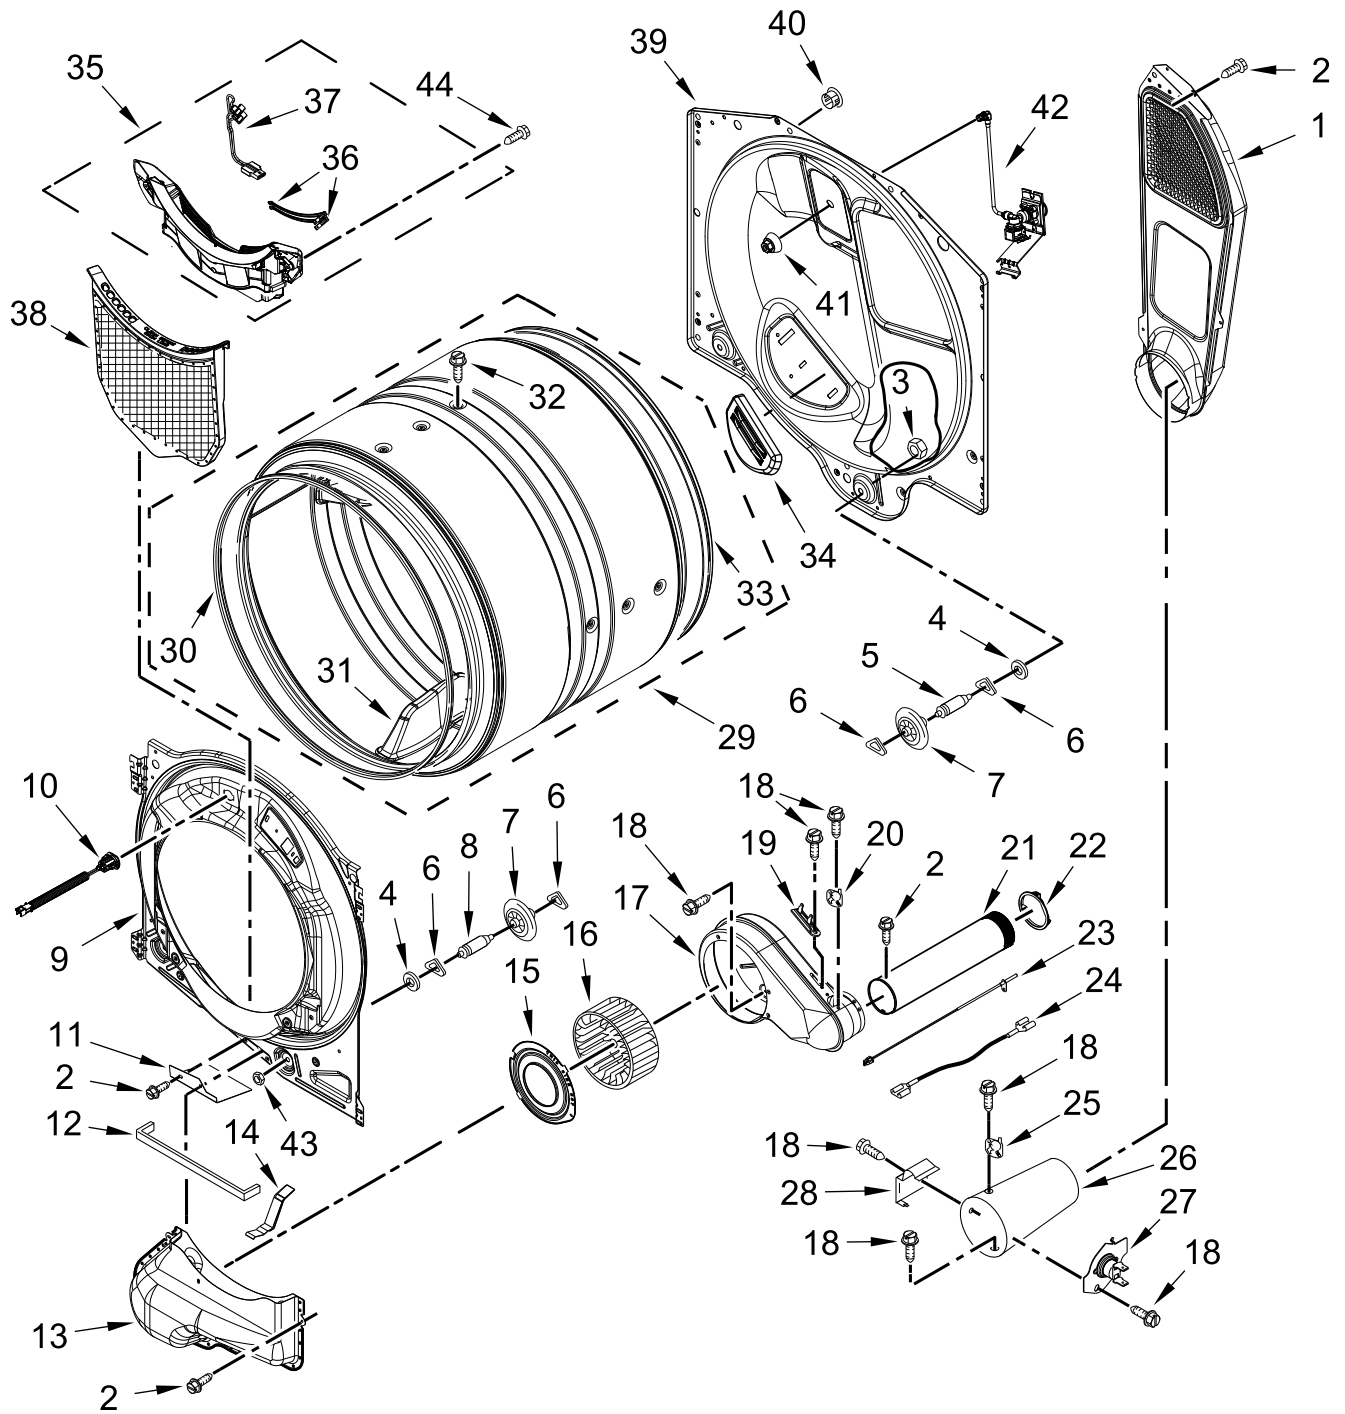

BULKHEAD PARTS

BULKHEAD PARTS

<u>Illus. No.</u>	<u>Part No.</u>	<u>Description</u>	<u>Illus. No.</u>	<u>Part No.</u>	<u>Description</u>	<u>Illus. No.</u>	<u>Part No.</u>	<u>Description</u>
1	W10293765	Assembly, Air Duct	16	697772	Wheel, Blower	33	W10521118	Seal, Drum
2	3390647	Screw	17	W10211911	Housing, Blower	34	W10677270	Sensor Assembly, Quad Bulkhead
3	W10001120	Nut, Hex (Left Hand Thread)	18	693995	Screw	35	W10672683	Assembly, Outlet Grill and Housing
4	3387459	Washer	19	W10693363	Fuse, Thermal (91C)	36	3387223	Sensor, Electrode
5	W10359272	Shaft, Drum Roller - Left Hand Thread	20	8577274	Thermistor	37	W10298258	Harness, Sensor
6	W10512946	Washer, Tri Ring	21	W10342188	Exhaust Pipe	38		Lint Screen
7	W10314171	Roller, Support	22	W10344699	Collar, Duct		W10516085	White
8	W10359271	Shaft, Drum Roller - Right Hand Thread	23	W10623852	Thermistor, Gas Inlet	39	W11209934	Bulkhead
9	W10673491	Bulkhead, Front	24	W10920818	Jumper, Harness HMI (Board to Board)	40	8529007	Plug, Rear Bulkhead
10	W11203983	Assembly, Drum Light	25	3391912	Thermostat, Hi Limit	41	W11100488	Nozzle, Cap
11	W11257251	Shield, Blower	26	8573824	Funnel, Burner	42	W11157054	Valve and Hose Assembly
12	W10211950	Seal, Housing Outlet	27	8573713	Cut-Off, Thermal	43	3934666	Nut, Hex
13	W10211896	Assembly, Lint Duct	28	338906	Sensor, Radiant	44	W10794806	Screw
14	W10414388	Clip, Lint Duct	29	W10541657	Assembly, Drum (Complete)			
15	W11254843	Assembly, Collar (Includes Seal)	30	W10521122	Seal, Drum Front			
			31	W10280771	Baffle, Drum			
			32	W10219342	Screw