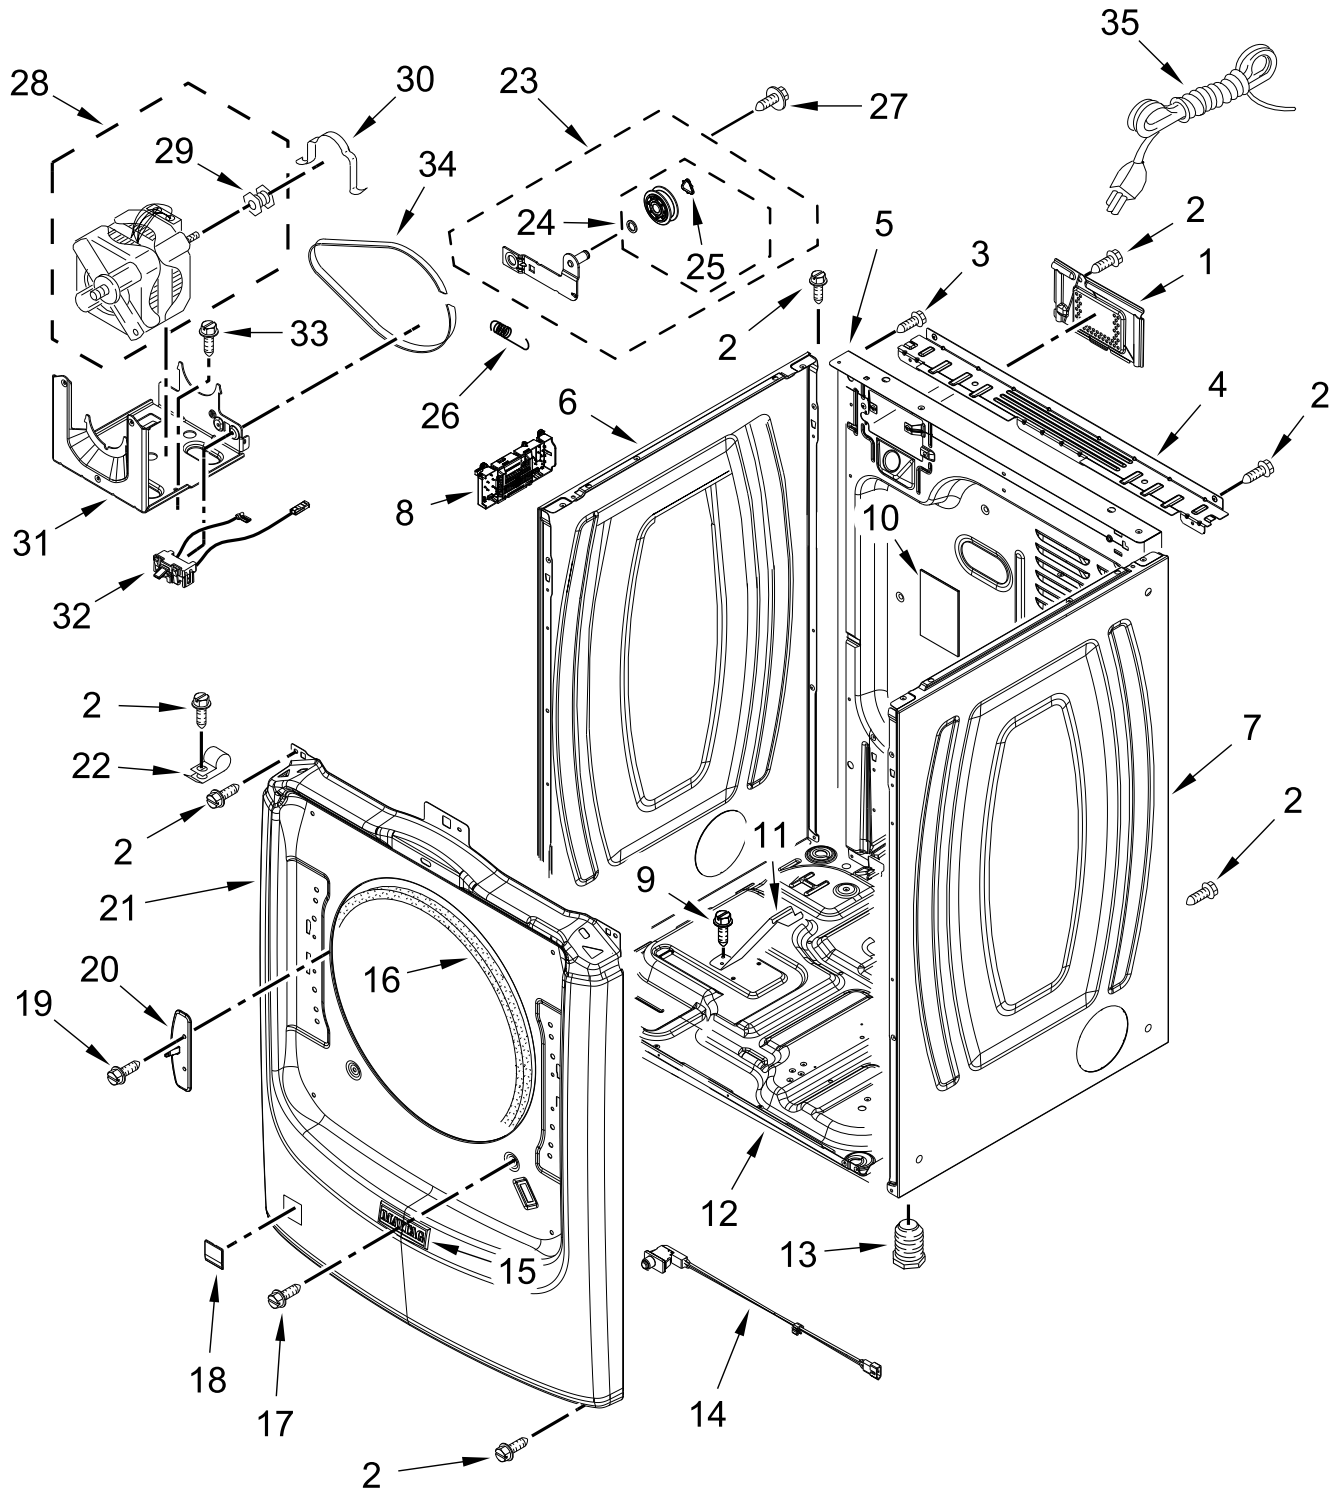

CABINET PARTS

CABINET PARTS

<u>Illus. No.</u>	<u>Part No.</u>	<u>Description</u>	<u>Illus. No.</u>	<u>Part No.</u>	<u>Description</u>	<u>Illus. No.</u>	<u>Part No.</u>	<u>Description</u>
1	8317339	Cover, Terminal Block	13	3392100	Foot, Dryer	23	W10547287	Assembly, Idler
2	3390647	Screw		279810	Foot, Optional (Extended Length Package Of 2) (Not Included)	24	W10468057	Assembly, Pulley
3	W10773242	Screw				25	W10512946	Washer, Tri Ring
4	W10208382	Bracket, Rear				26	W10446781	Spring, Idler
5	W10487430	Panel, Rear	14	W10569114	Door Switch, Snap In	27	3389420	Screw
6		Panel, Side (Left)	15	W10639171	Badge, Maytag	28	W10806758	Assembly, Motor
	W11177568	White	16	3387242	Seal, Front Panel	29	8066184	Pulley, Motor
	W11177570	Chrome Shadow	17	3357011	Screw	30	W10121316	Clamp, Motor Mount
7		Panel, Side (Right)	18		Plug, Front Panel	31	W10242878	Bracket, Motor Mounting
	W11177569	White		8564457	White	32	W10774832	Switch, Broken Belt
	W11177571	Chrome Shadow		W11305280	Chrome Shadow	33	343641	Screw
8	W11382259	Appliance Control Unit (ACU)	19	W10288126	Screw	34	3387610	Belt, Drive
9	693995	Screw	20	W10208250	Strike, Door	35	W11308561	Cord, Power DRYER EXHAUST KIT NOT INCLUDED
10	W10504381	Pad, Foam	21		Panel, Front			
11	8529757	Bracket, Burner		W10651060	White			
12	8565046	Base, Cabinet		W10637127	Chrome Shadow			
			22	3978776	Bracket, Gas Pipe		W10323246	Kit, 4-Way Vent