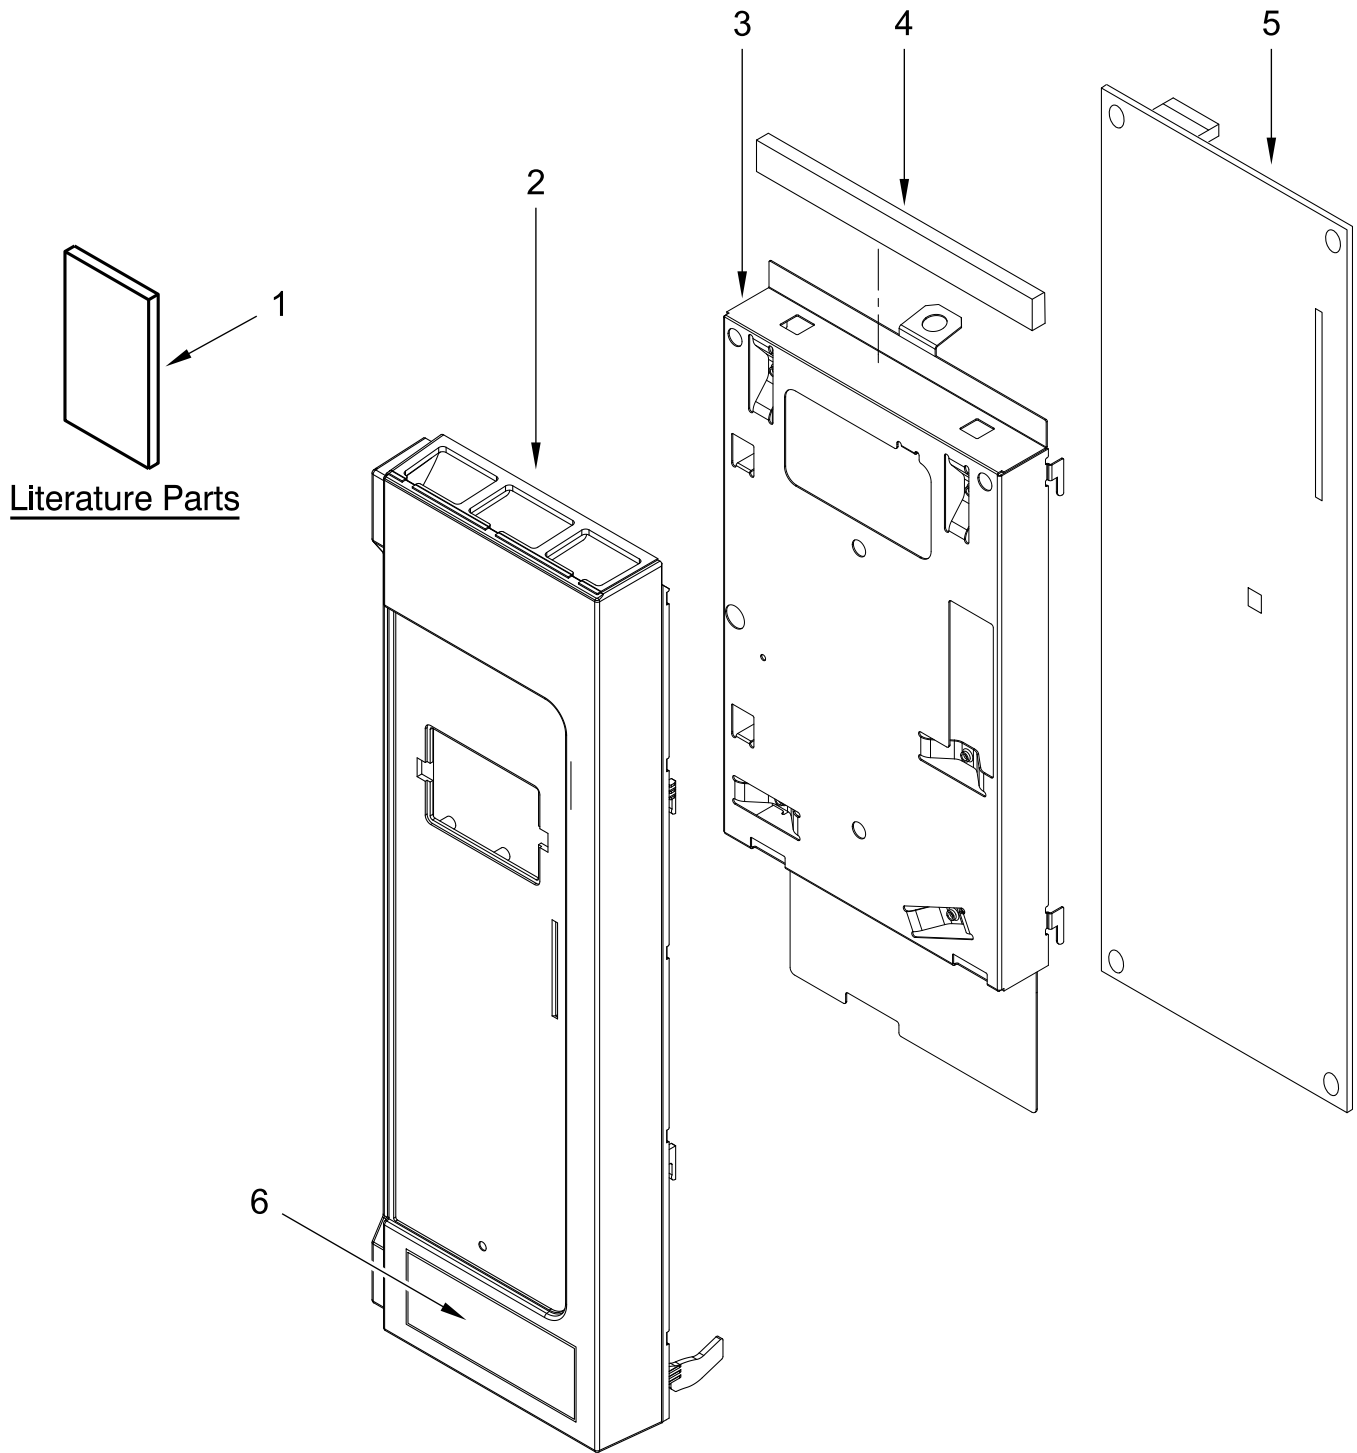

CONTROL PANEL PARTS