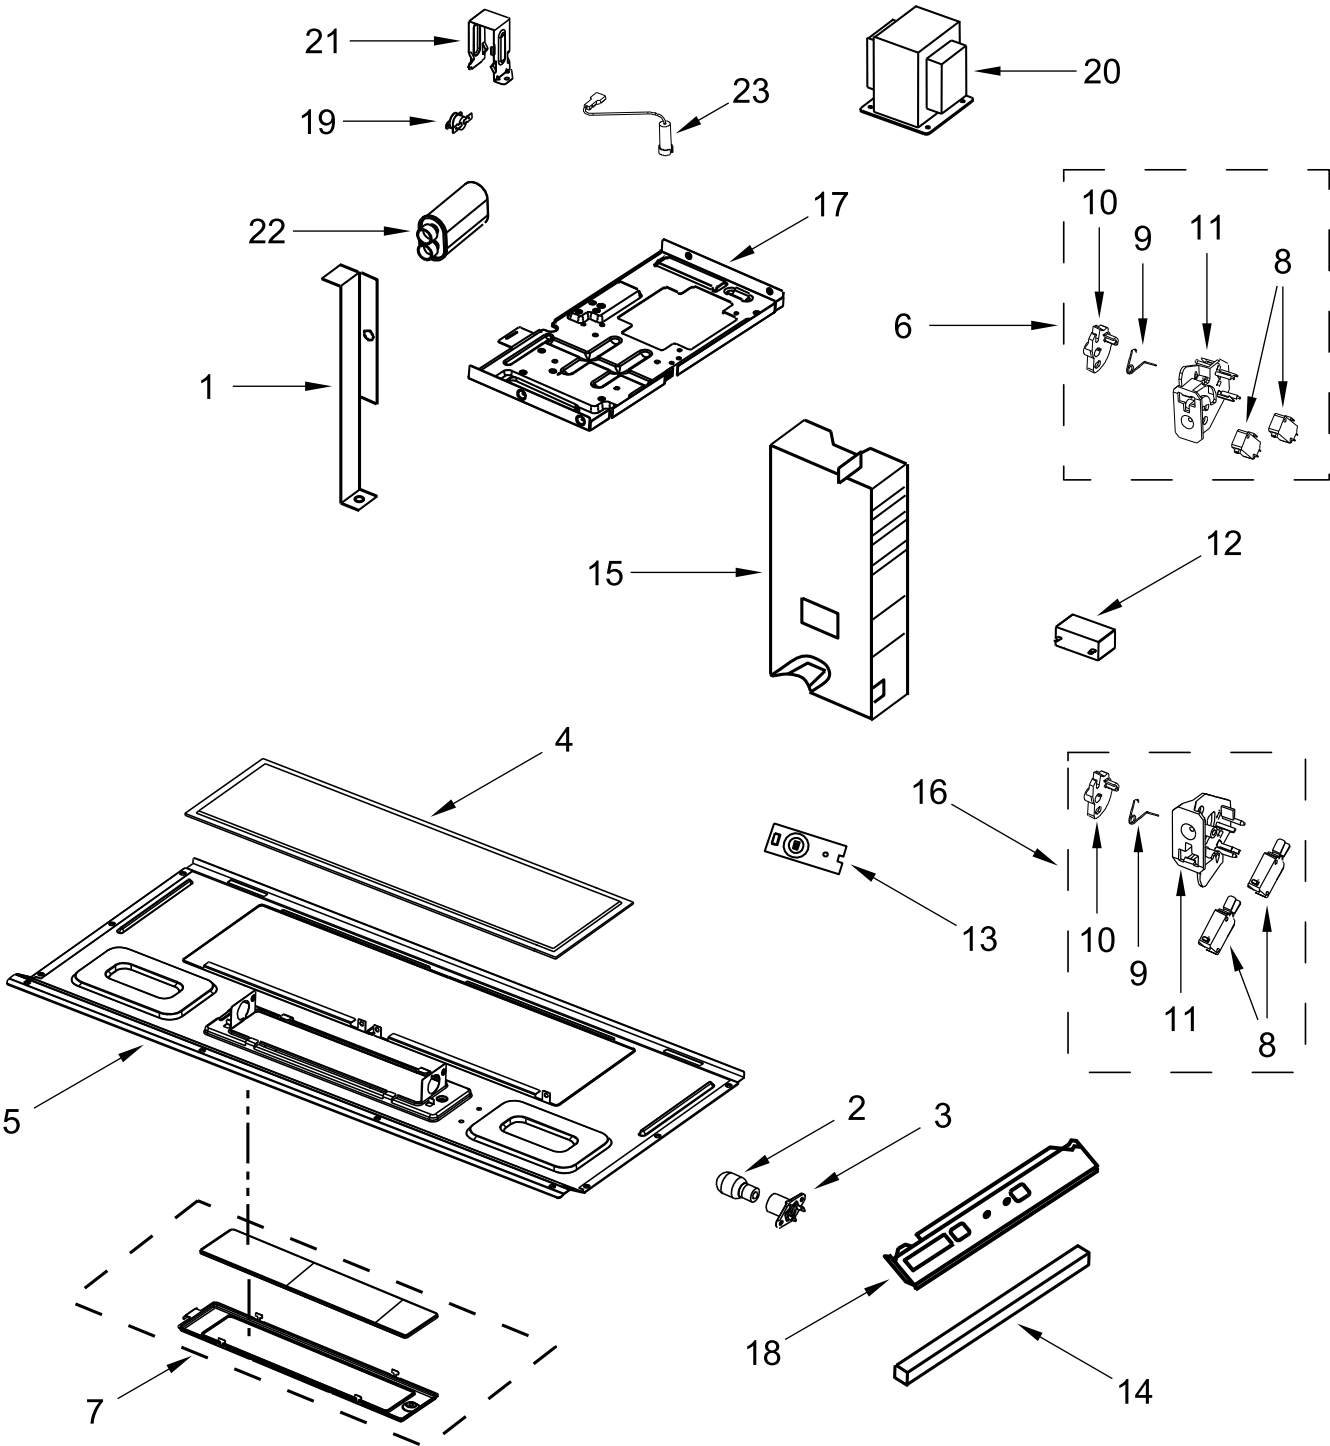

INTERIOR AND VENTILATION PARTS

INTERIOR AND VENTILATION PARTS

<u>Illus.</u> <u>No.</u>	<u>Part No.</u>	<u>Description</u>	<u>Illus.</u> <u>No.</u>	<u>Part No.</u>	<u>Description</u>	<u>Illus.</u> <u>No.</u>	<u>Part No.</u>	<u>Description</u>
1	W10313275	Bracket, Top Cavity	10	W10562613	Plate, Cam	20	W10754523	Transformer, High Voltage
2	8206232	Lamp, 40 Watt	11		Support, Interlock	21	W11265233	Bracket, Capacitor
3	W10210871	Holder, Lamp		8206419	Top	22	W10343300	Capacitor, High Voltage
4	W10208631	Filter, Grease		W10156813	Bottom	23	W11222648	Diode, High Voltage
5	W10245196	Plate, Bottom	12	W10605896	Capacitor, Hood Motor			
6	W11219774	Assembly, Upper Interlock (Includes Switches)	13	W10163422	Thermistor			
7	W10240330	Assembly, Lamp Glass and Holder	14	W10571179	Seal, Cooling			
8		Switches, Interlock	15	W11282097	Air Guide, Lower			
		(Not Serviced, Order Interlock Assemblies)	16	W11219776	Assembly, Lower Interlock (Includes Switches)			
9	W10156812	Spring, Interlock	17	W10827115	Chassis			
			18	W10904020	Support, NTC			
			19	W11224856	Thermostat, Cavity