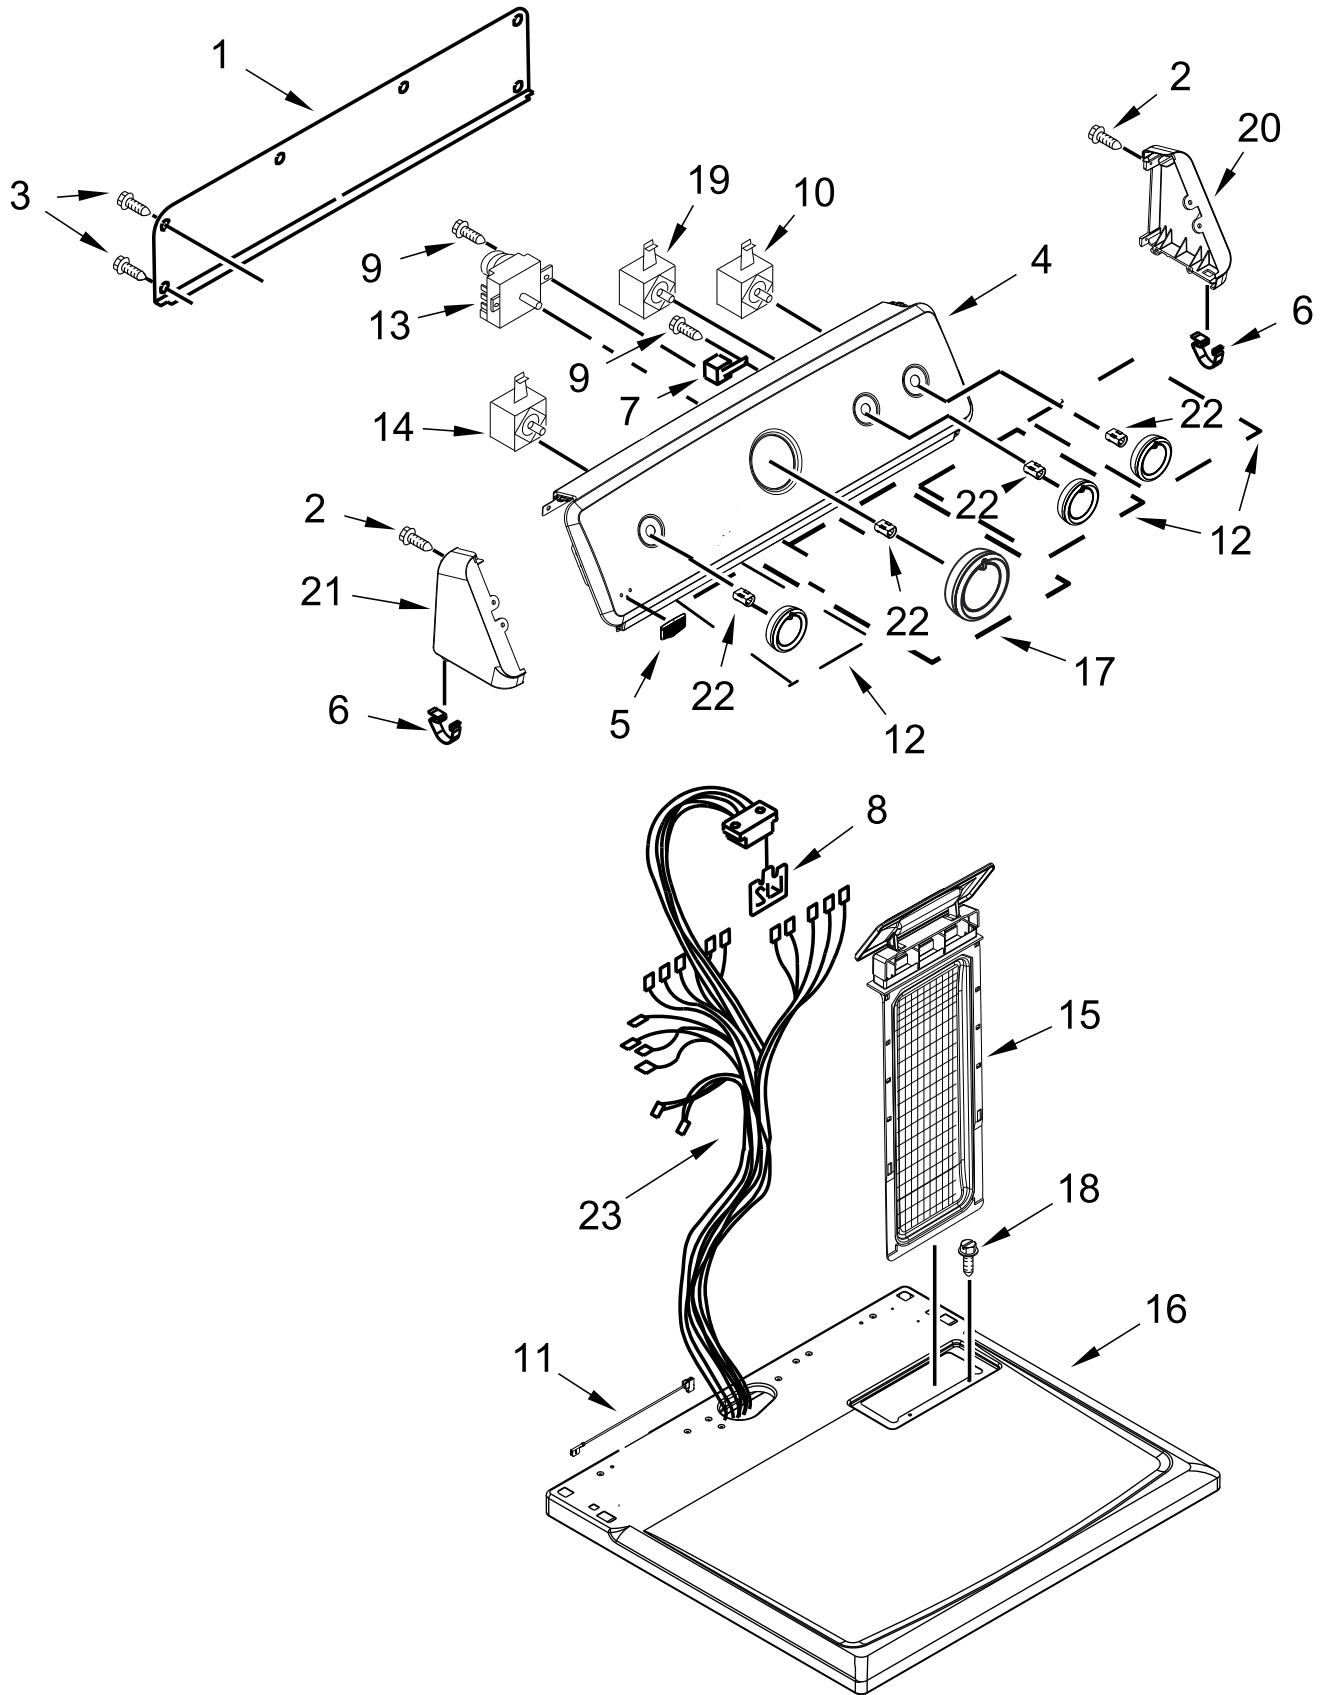

TOP AND CONSOLE PARTS

TOP AND CONSOLE PARTS

<u>Illus. No.</u>	<u>Part No.</u>	<u>Description</u>	<u>Illus. No.</u>	<u>Part No.</u>	<u>Description</u>	<u>Illus. No.</u>	<u>Part No.</u>	<u>Description</u>
1	W10103406	Panel, Rear (Console)	12		Assembly, Control Knob	19	8578354	Switch, Rotary Temperature
2	8533971	Screw		W10562155	Grey	20		End Cap (Right)
3	693995	Screw		W10185992	Timer Assembly (60 Hz.)		W10193821	White
4		Assembly, Panel & Bracket	13			21		End Cap (Left)
	W11178666	White	14	3405156	Switch, Rotary (2 POS)		W10193824	White
5	W10612925	Badge	15		Lint Screen	22	688805	Clip, Spring
6	8312709	Clip, Console		W10717210	White	23	W10640709	Harness, Main Wiring
7	694419	Buzzer, Mini	16		Top			
8	W10476828	Control, Electronic		8559800	White			
9	3348629	Screw	17		Assembly, Timer Knob			
10	W10117655	Switch, Push To Start		W10558463	Grey			
11	W10837732	Jumper, Ground	18	688983	Screw			