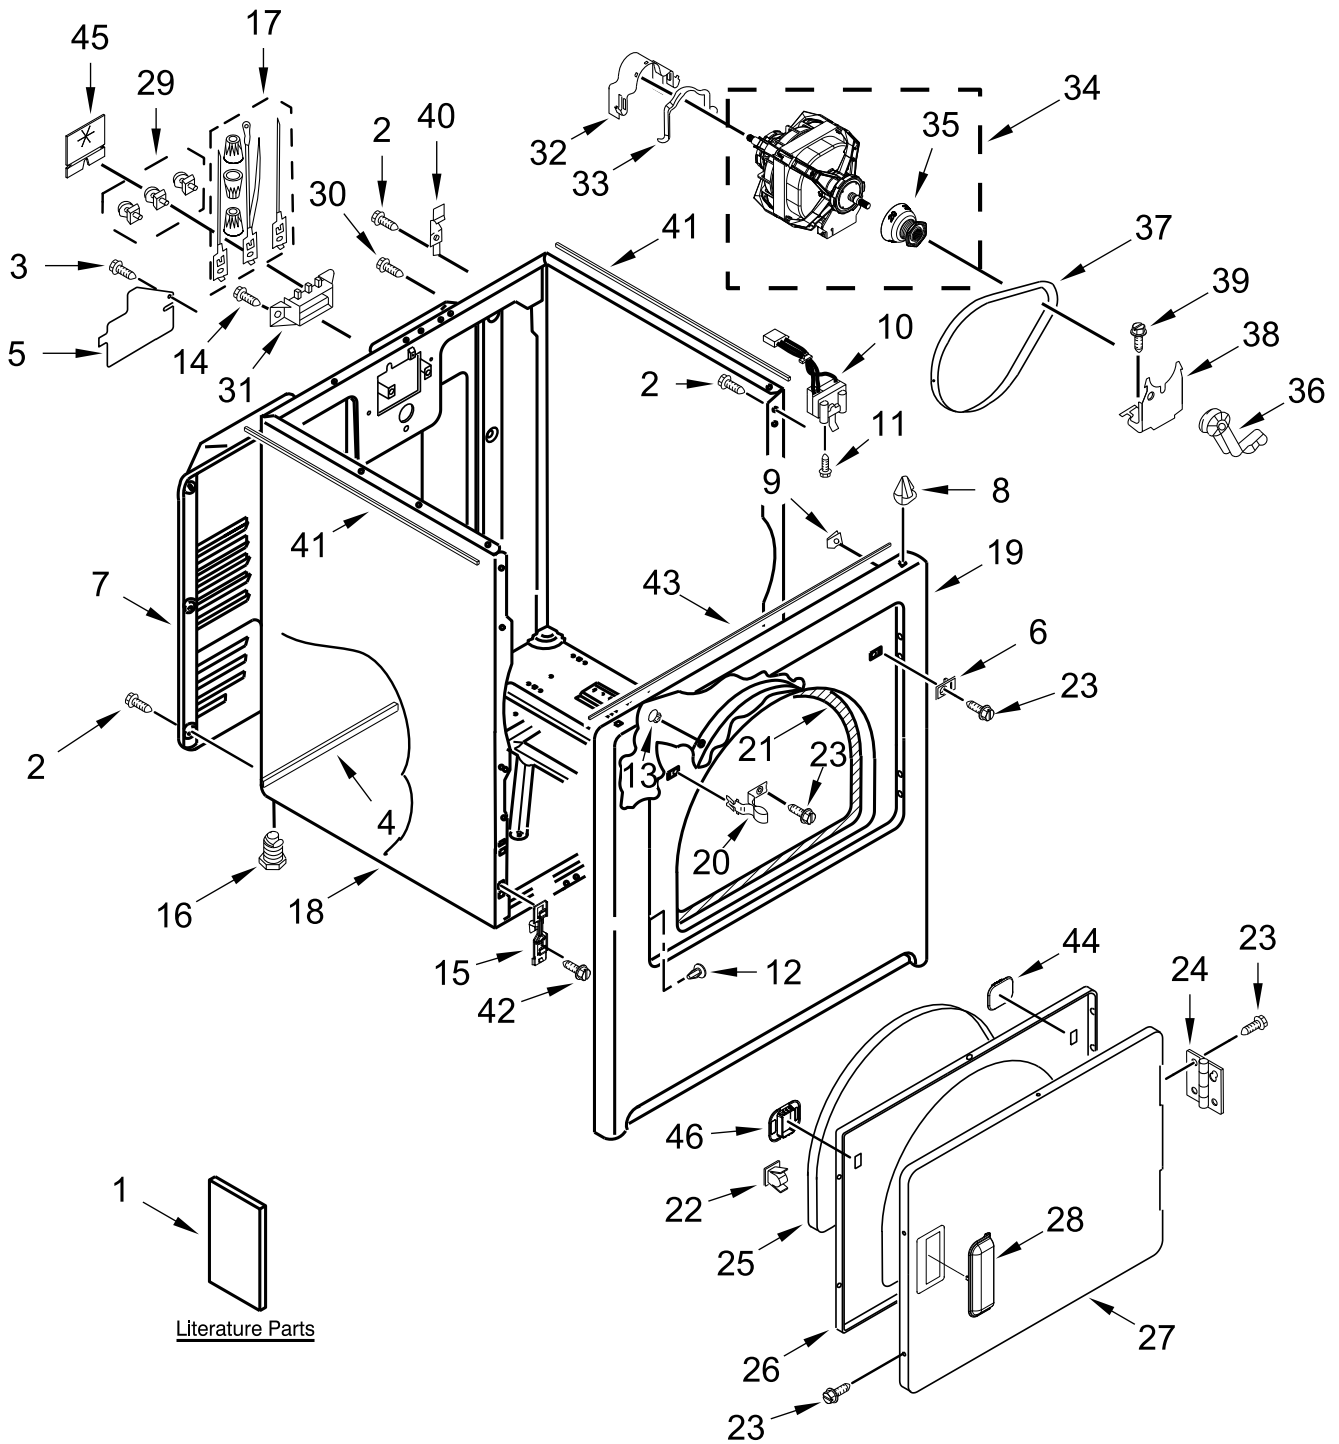

CABINET PARTS

Literature Parts

CABINET PARTS

<u>Illus.</u> <u>No.</u>	<u>Part No.</u>	<u>Description</u>	<u>Illus.</u> <u>No.</u>	<u>Part No.</u>	<u>Description</u>	<u>Illus.</u> <u>No.</u>	<u>Part No.</u>	<u>Description</u>
1		Literature Parts	17	279318	Terminal, Brass and Tinned (Includes Terminal Block Screw Kit)	32	3404162	Clamp, Motor (With Shield)
	W11185722	Use and Care Guide				33	W10121316	Clamp, Motor Mount
	W10185993	Wiring Diagram				34	W10396032	Assembly, Motor
	W10562358	Installation Instructions	18		Cabinet	35	8066184	Pulley, Motor
				8530603	White	36	691366	Idler Assembly
2	343641	Screw	19		Panel, Front	37	W10198086	Belt, Drive
3	693995	Screw		W10664697	White	38	348780	Base, Motor
4	W11172310	Seal, Spill Guard	20	3403431	Strike, Door	39	3400500	Bolt
5	W10571619	Cover, Terminal Block	21	W10803476	Assembly, Seal and Bearing	40	8066217	Hinge, Top
6	W10567345	Plug, Strike	22	W10610880	Assembly, Door Catch	41	W10316529	Seal, Foam
7	W10571724	Panel, Rear	23	342055	Screw	42	3390647	Screw
8	8066092	Lock, Front Top	24	W10362431	Assembly, Hinge and Pin	43	W10316619	Seal, Spill Guard
9	98234	Clip, Ground	25	W10730752	Seal, Door	44	W10529198	Cover, Door Catch
10	W10569603	Switch, Door	26	W10463967	Door, Inner	45	W11198597	Pad, Power Cord
11	697773	Screw	27		Door, Front	46	W10529197	Bezel, Door Catch
12	3404413	Plug, Hole (White)		W10714510	White			
13	685203	Clip, Felt Pad	28		Handle, Door			
14	3393008	Screw		W10714516	White			
15	W10775448	Clip, Front Panel	29	279393	Screw Kit, Terminal Block			
16	W10561321	Foot, Dryer	30	W10773242	Screw			
	279810	Foot, Optional (Extended Length Package Of 2) (Not Included)	31	3397659	Block, Terminal