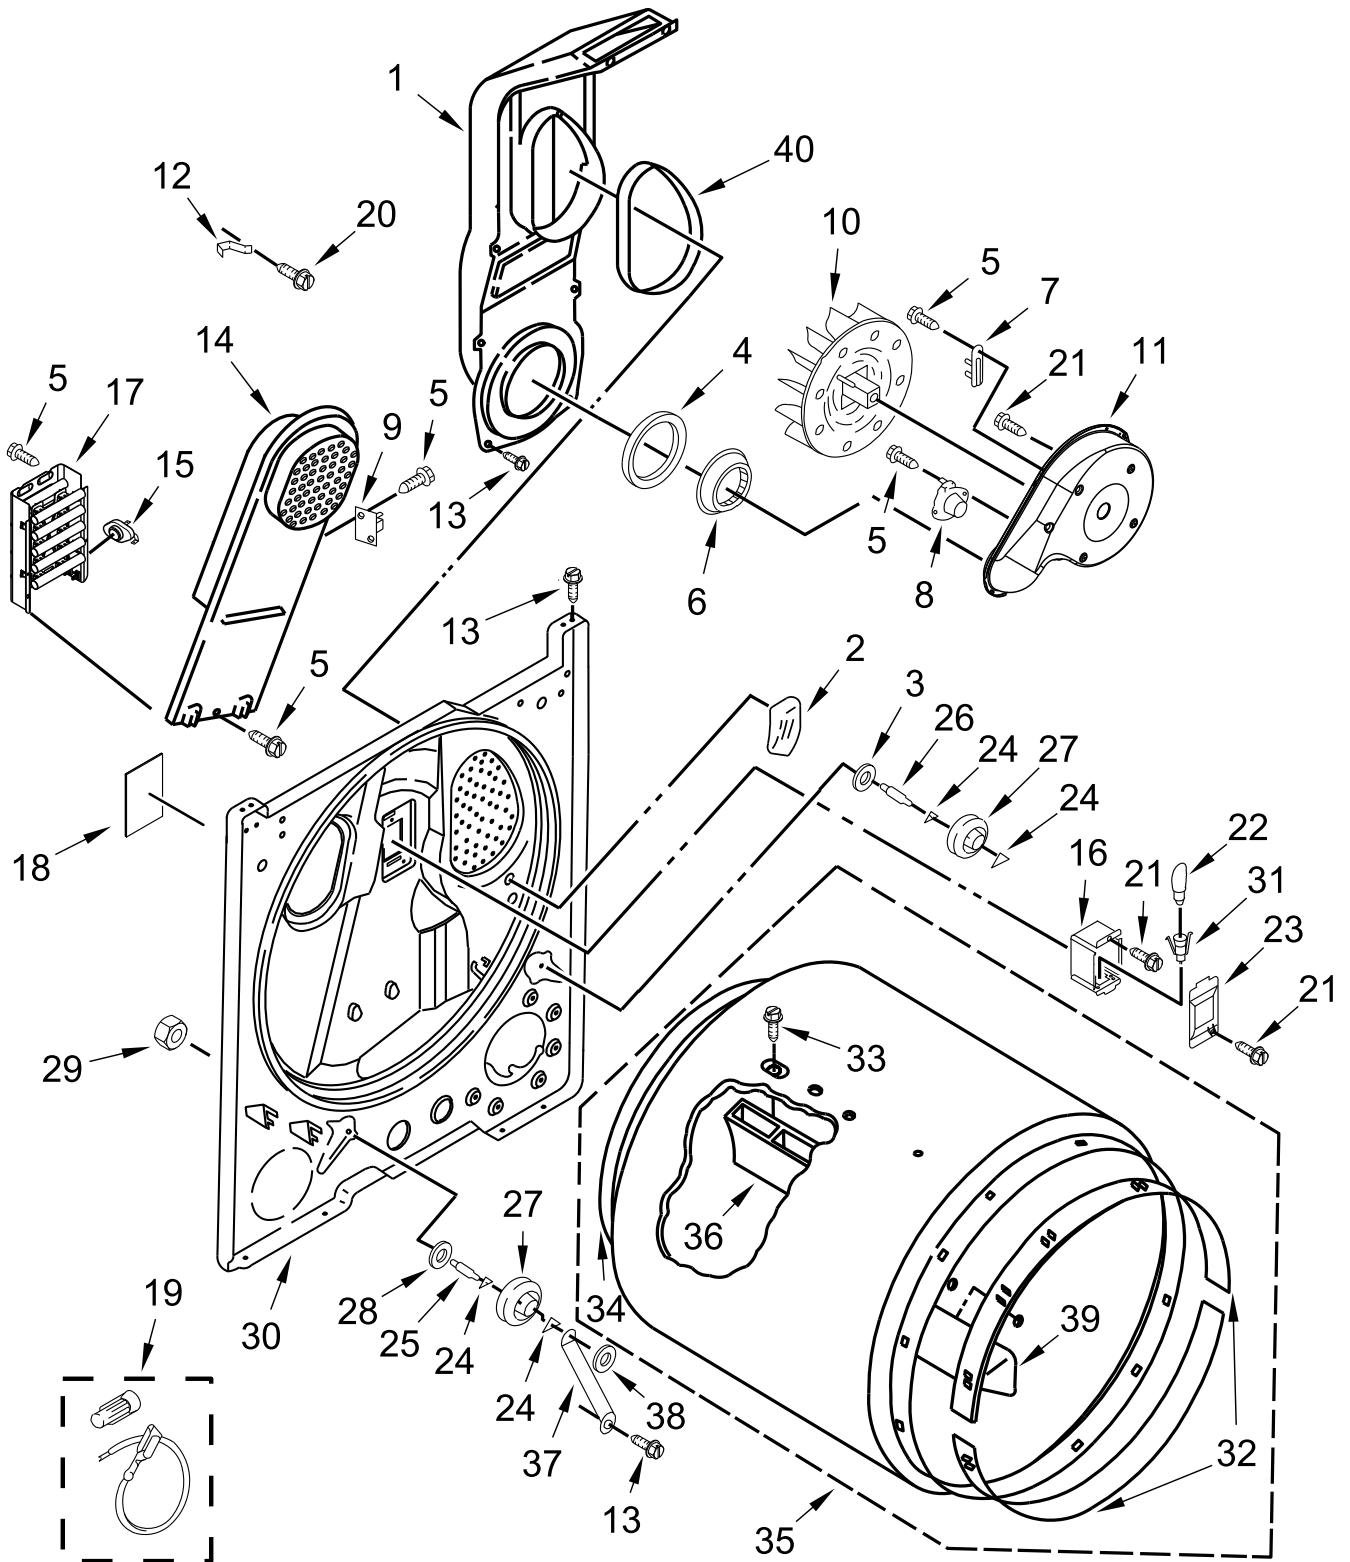

BULKHEAD PARTS

BULKHEAD PARTS

<u>Illus. No.</u>	<u>Part No.</u>	<u>Description</u>	<u>Illus. No.</u>	<u>Part No.</u>	<u>Description</u>	<u>Illus. No.</u>	<u>Part No.</u>	<u>Description</u>
1	W10798023	Assembly, Lint Chute	17	W10724237	Element, Heater	32	692526	Bearing, Ring
2	W10681051	Pad, Sensor	18	W10653662	Pad, Foam	33	W10219342	Screw
3	3388703	Washer	19	279457	Terminal Wire Kit (For Heater Element Wiring Harness Repair)	34	W10856781	Seal, Rear Drum
4	347139	Seal, Lint Chute				35	W10757750	Assembly, Drum (Complete)
5	90767	Screw	20	489463	Screw	36	692490	Baffle, Drum (Long)
6	W10389567	Shield, Exhaust	21	3390647	Screw	37	W11032820	Bracket, Support
7	3392519	Fuse, Thermal (91C)	22	3406124	Bulb, Light	38	90296	Nut, Push On
8	8318268	Thermostat	23	3402841	Lens, Drum Light	39	3403636	Baffle, Drum (Short)
9	W10900067	Kit, Thermal Cut-Off (Includes Thermostat)	24	W10512946	Washer, Tri Ring	40	339956	Seal
10	694089	Wheel, Blower	25	W10359270	Shaft, Drum Roller - Left Hand Thread			
11	8577230	Housing, Blower	26	W10359269	Shaft, Drum Roller - Right Hand Thread			
12	3398161	Clip, Heater Box						
13	3390631	Screw	27	3397590	Roller, Support			
14	8541818	Box, Heater	28	348197	Washer			
15	3977767	Thermostat, 221 F (105 C)	29	W10298789	Nut, Hex			
16	3977373	Bracket, Drum Light	30	W10714469	Bulkhead			
			31	W10214261	Socket, Light