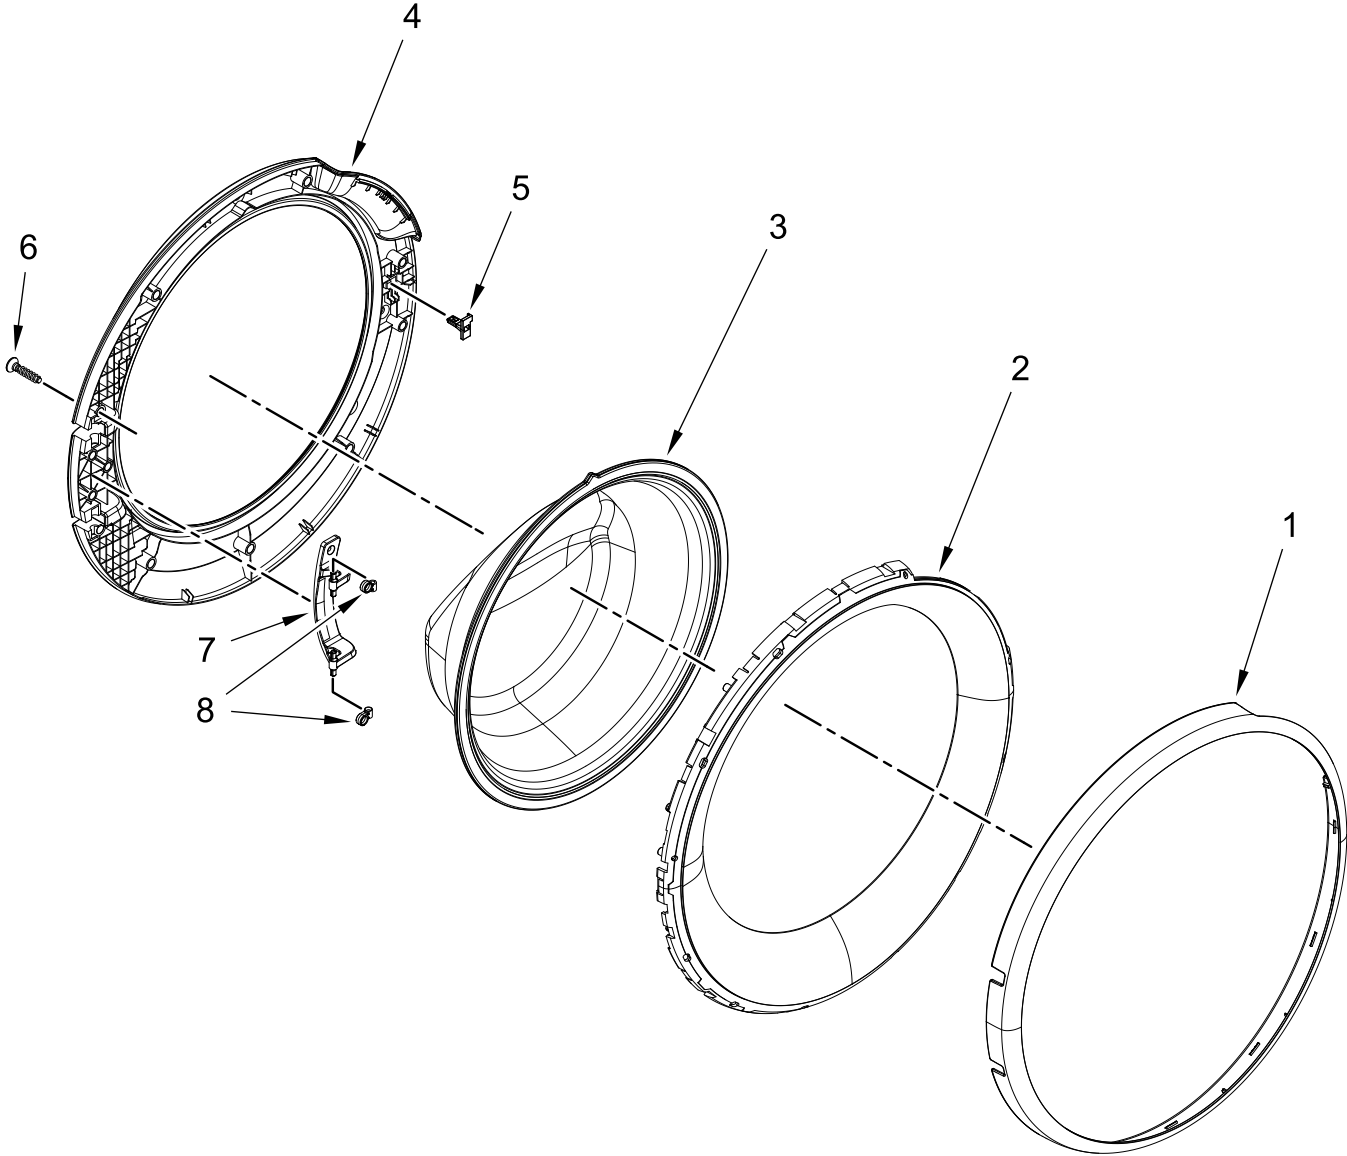

DOOR PARTS

DOOR PARTS

<u>Illus.</u> <u>No.</u>	<u>Part No.</u>	<u>Description</u>
1	W10625216	Door, Outer Trim Ring
2	W10564947	Door, Inner Trim
3	W10765495	Door, Glass

<u>Illus.</u> <u>No.</u>	<u>Part No.</u>	<u>Description</u>
4	W10564912	Door, Inner
5	W10564917	Strike, Door
6	251921201061	Screw

<u>Illus.</u> <u>No.</u>	<u>Part No.</u>	<u>Description</u>
7	W10564919	Hinge, Door
8	461971424051	Bushing, Hinge (Outer)