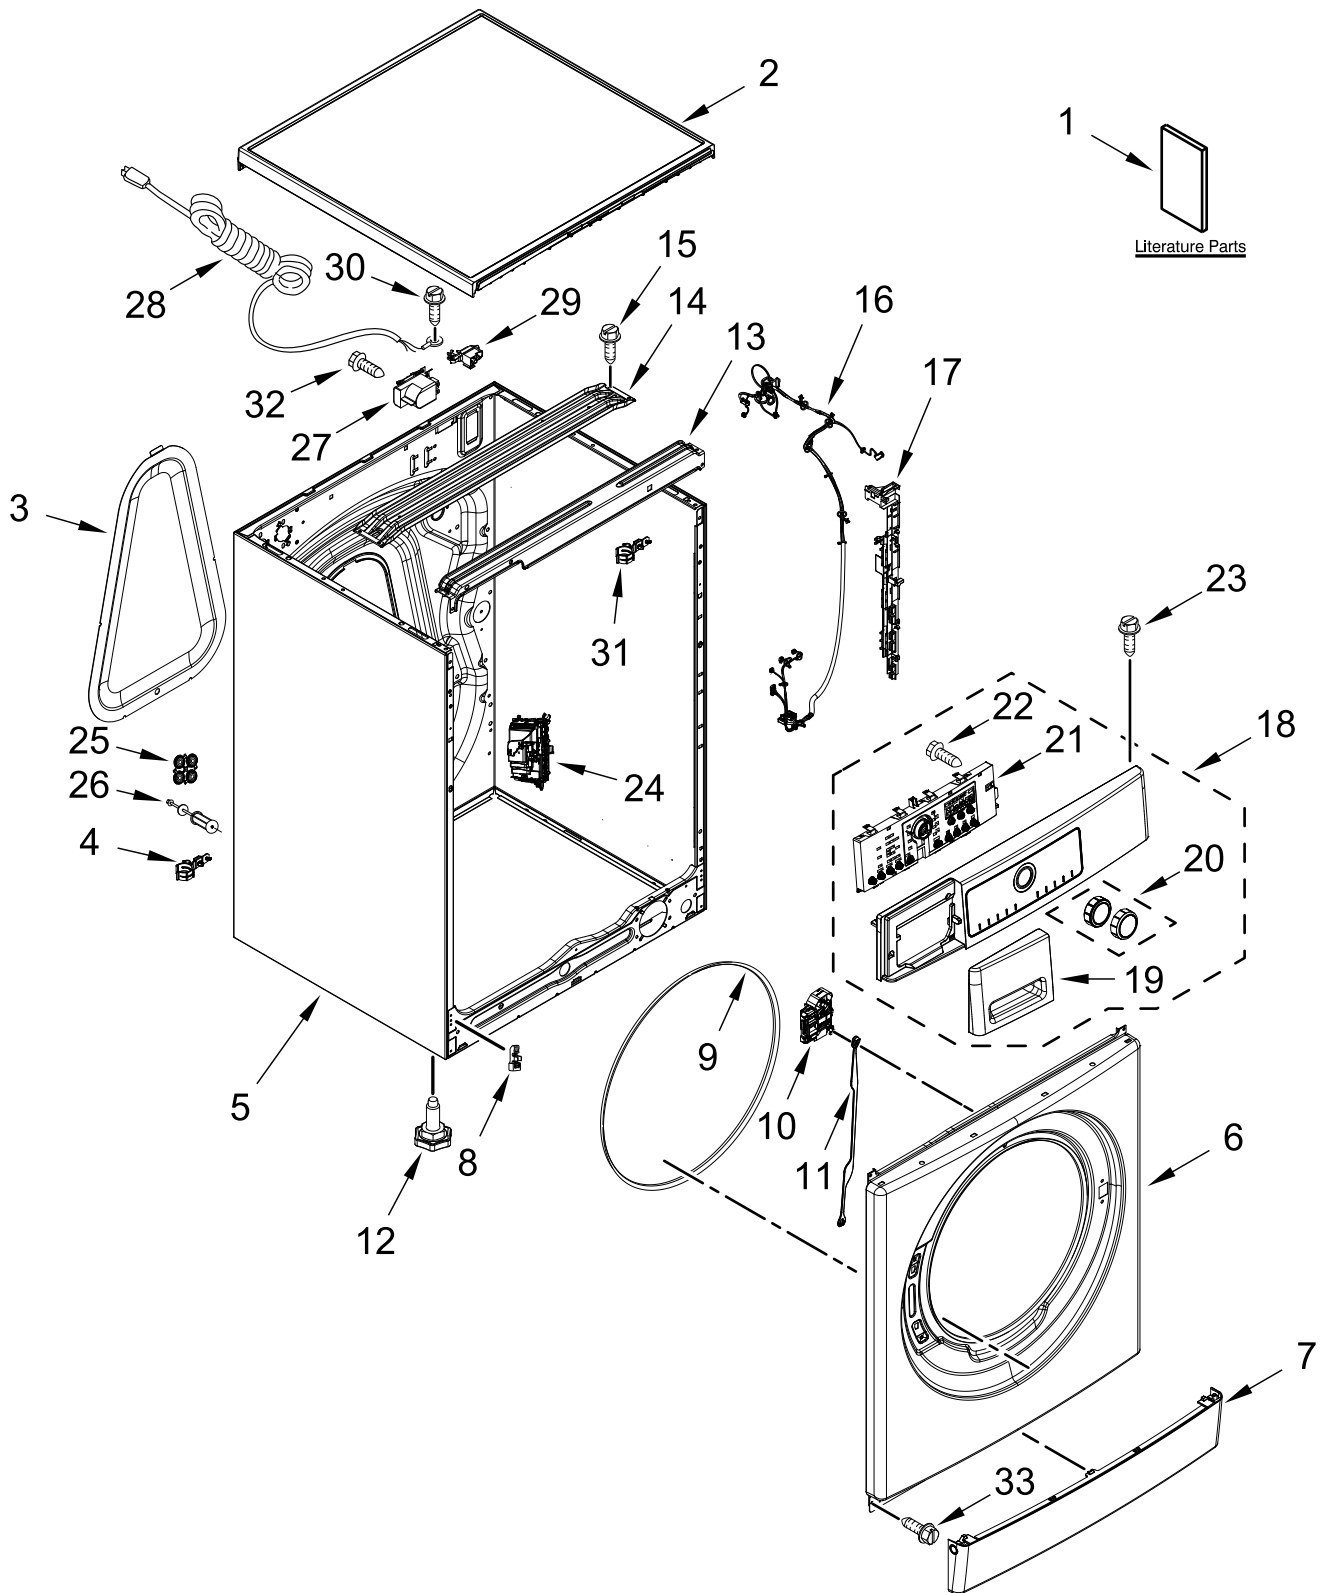

# CONSOLE AND CABINET PARTS

<u>Illus. No.</u>	<u>Part No.</u>	<u>Description</u>	<u>Illus. No.</u>	<u>Part No.</u>	<u>Description</u>	<u>Illus. No.</u>	<u>Part No.</u>	<u>Description</u>
1		Literature Parts	10	W10866069	Lock, Door	21	W11337199	User Interface
	W11330506	Use and Care Guide	11	W10590587	Cable-Door Lock, Emergency Open	22	251921305003	Screw
	W11330503	Energy Guide				23	251914602042	Screw
	W11330504	Quick Start Guide	12	W10644894	Foot, Leveling	24	W11334605	Timer/CCU (Complete)
2		Top	13	W10583233	Bracket, Control	25	W10868081	Plug, Transport Bolt
	W10579199	White	14	W11120585	Bracket, Cross Top	26	W10891901	Bolt, Transport
3	W10697252	Panel, Rear	15	W11088517	Screw	27	W10367632	Filter, RFI
4	W10525749	Clip, Drain Hose	16	W11132207	Harness, Main	28	W10849440	Power Cord
5		Cabinet	17	W10658184	Channel, Cable	29	461972493421	Strain Relief, Power Cord
	W10703007	White	18		Assembly, Console	30	W10893953	Screw
6		Panel, Front		W11306664	White	31	461971019321	Clamp, Cable
	W10721766	White	19		Handle, Drawer	32	W11091051	Screw
7		Panel, Toe		W11170566	White	33	251921201061	Screw
	W10564940	White	20		Assembly, Timer Knob			
8	W10685844	Clip, Front Panel		W10869886	Knob, Inner			
9	W10632440	Retainer, Front Panel		W10681353	Knob, Outer			