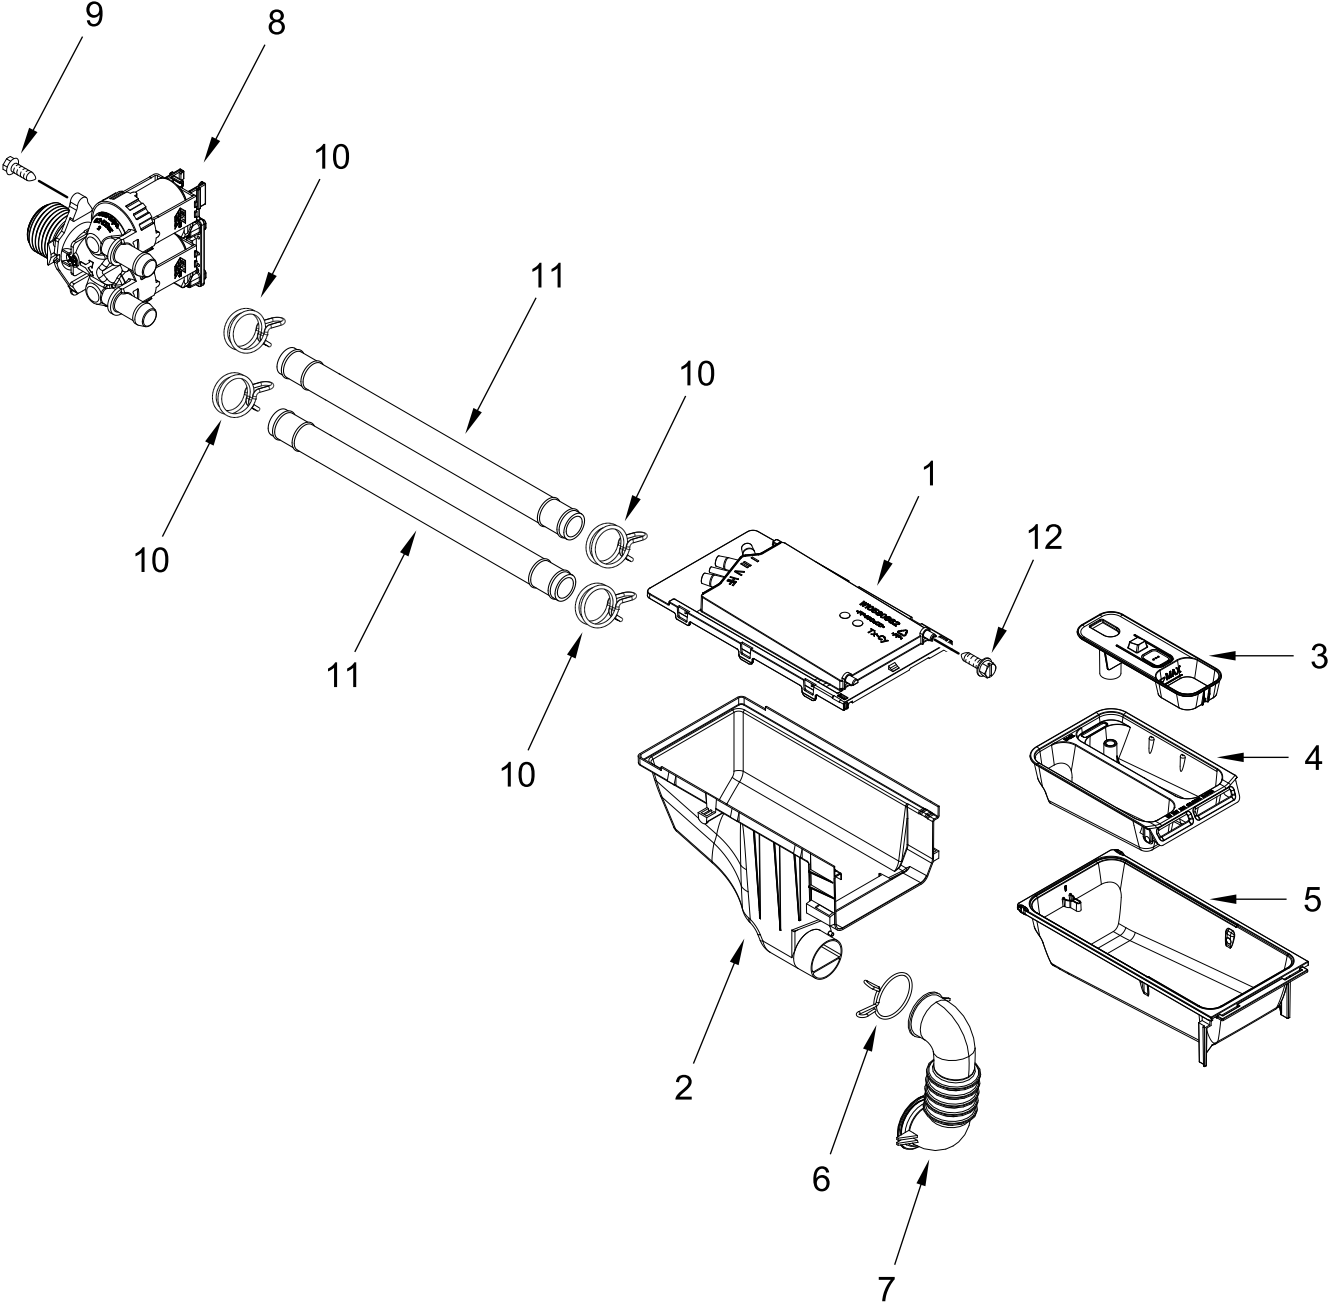

DISPENSER PARTS

DISPENSER PARTS

<u>Illus.</u> <u>No.</u>	<u>Part No.</u>	<u>Description</u>	<u>Illus.</u> <u>No.</u>	<u>Part No.</u>	<u>Description</u>	<u>Illus.</u> <u>No.</u>	<u>Part No.</u>	<u>Description</u>
1	W10580651	Dispenser, Lid (Assembly)	5	W10868281	Drawer, HE Detergent (Only)	10	251971304018	Clamp
2	W10580668	Housing, Dispenser	6	251971300008	Clamp	11	W10887744	Hose
3	W10580677	Siphon, Softener (Only)	7	461971409182	Hose, Dispenser - Tub	12	251925500045	Screw
4	W10868280	Drawer, Pre-Wash Detergent (No Bleach)	8	W10846345	Valve, Double			
			9	251912400003	Screw