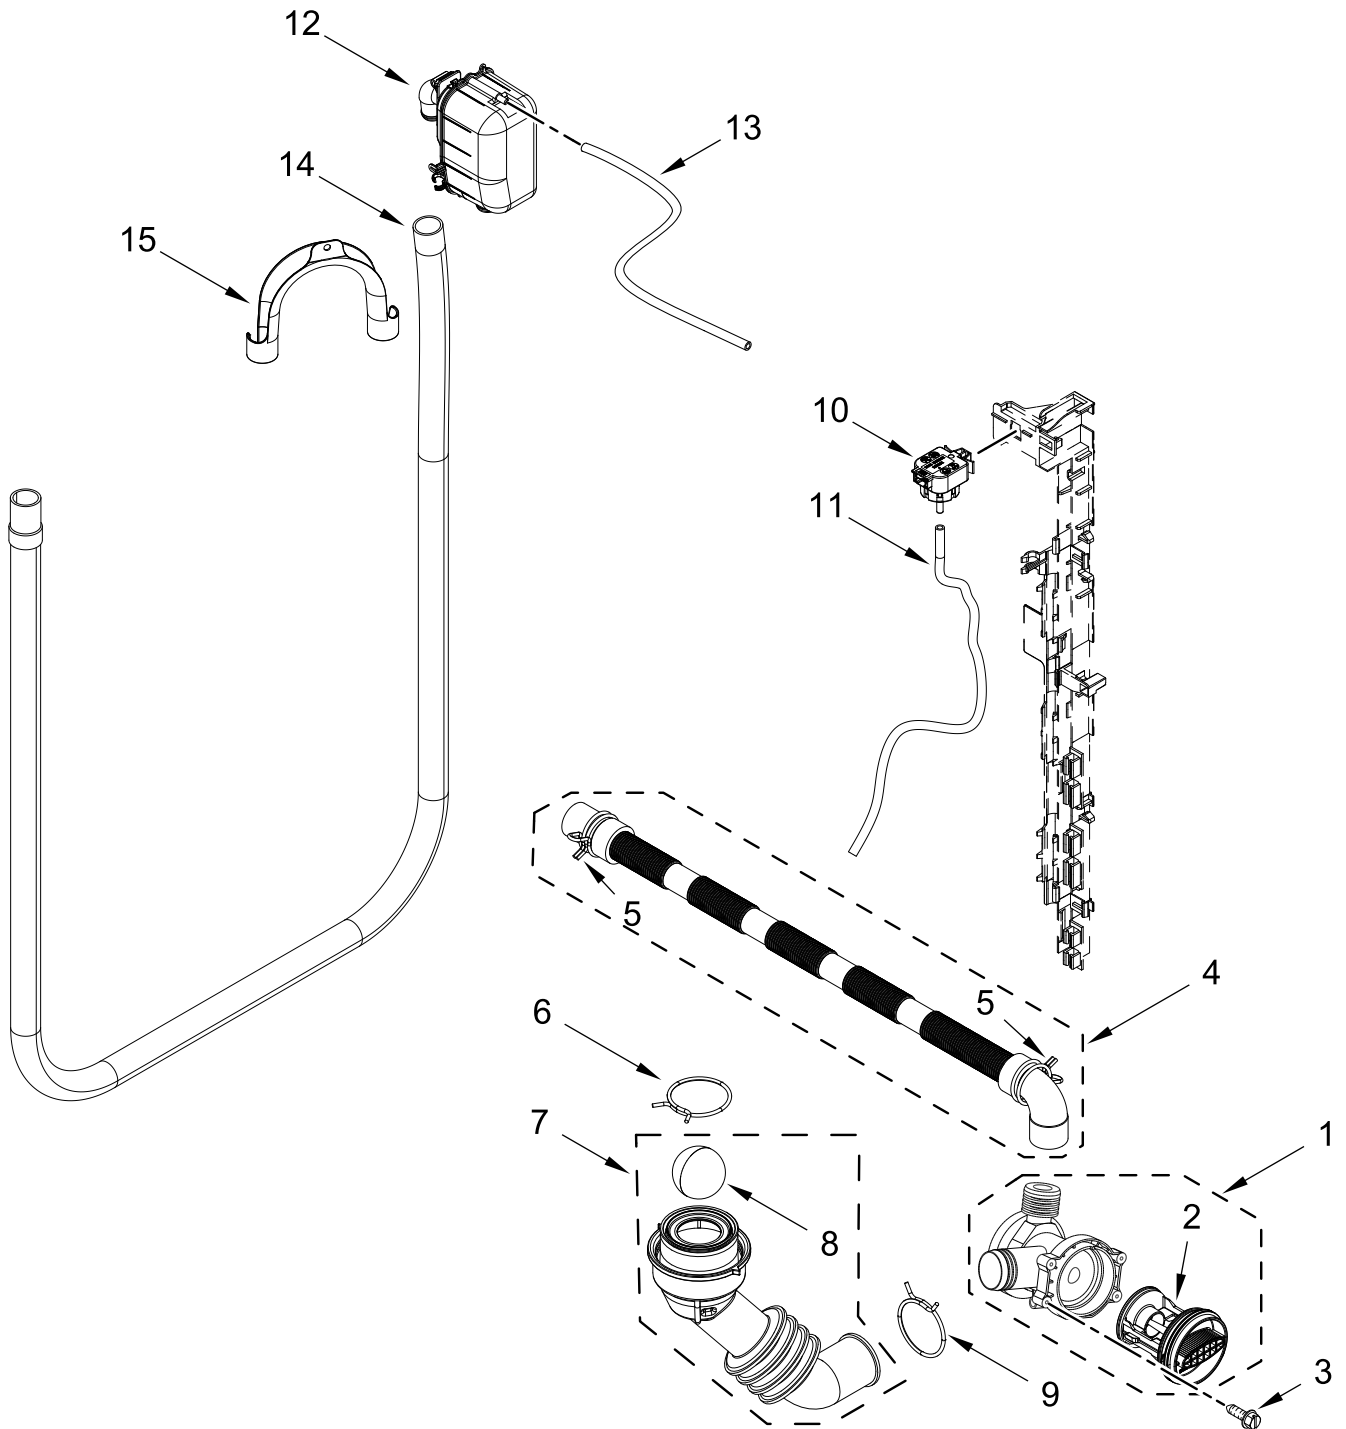

# CONSOLE AND CABINET PARTS

<u>Illus. No.</u>	<u>Part No.</u>	<u>Description</u>	<u>Illus. No.</u>	<u>Part No.</u>	<u>Description</u>	<u>Illus. No.</u>	<u>Part No.</u>	<u>Description</u>
1		Literature Parts	10	W10866069	Lock, Door	21	W11337199	User Interface
	W11330506	Use and Care Guide	11	W10590587	Cable-Door Lock, Emergency Open	22	251921305003	Screw
	W11330503	Energy Guide				23	251914602042	Screw
	W11330504	Quick Start Guide	12	W10644894	Foot, Leveling	24	W11334605	Timer/CCU (Complete)
2		Top	13	W10583233	Bracket, Control	25	W10868081	Plug, Transport Bolt
	W10579199	White	14	W11120585	Bracket, Cross Top	26	W10891901	Bolt, Transport
3	W10697252	Panel, Rear	15	W11088517	Screw	27	W10367632	Filter, RFI
4	W10525749	Clip, Drain Hose	16	W11132207	Harness, Main	28	W10849440	Power Cord
5		Cabinet	17	W10658184	Channel, Cable	29	461972493421	Strain Relief, Power Cord
	W10703007	White	18		Assembly, Console	30	W10893953	Screw
6		Panel, Front		W11306664	White	31	461971019321	Clamp, Cable
	W10721766	White	19		Handle, Drawer	32	W11091051	Screw
7		Panel, Toe		W11170566	White	33	251921201061	Screw
	W10564940	White	20		Assembly, Timer Knob			
8	W10685844	Clip, Front Panel		W10869886	Knob, Inner			
9	W10632440	Retainer, Front Panel		W10681353	Knob, Outer			

# DOOR PARTS

# DOOR PARTS

<u>Illus.</u> <u>No.</u>	<u>Part No.</u>	<u>Description</u>
1	W10625216	Door, Outer Trim Ring
2	W10564947	Door, Inner Trim
3	W10765495	Door, Glass

<u>Illus.</u> <u>No.</u>	<u>Part No.</u>	<u>Description</u>
4	W10564912	Door, Inner
5	W10564917	Strike, Door
6	251921201061	Screw

# PUMP PARTS

<u>Illus.</u> <u>No.</u>	<u>Part No.</u>	<u>Description</u>
1	W10846320	Pump
2	W10506380	Filter, Pump
3	W10512064	Screw
4	W11173117	Hose, Pump - Equalization
5	251971304004	Clamp

<u>Illus.</u> <u>No.</u>	<u>Part No.</u>	<u>Description</u>
6	251971303031	Clamp
7	461971409193	Hose, Tub - Pump
8	461974081951	Ball, ECO
9	251971304005	Clamp
10	W10597311	Sensor, Pressure
11	W10676317	Hose, Pressostat