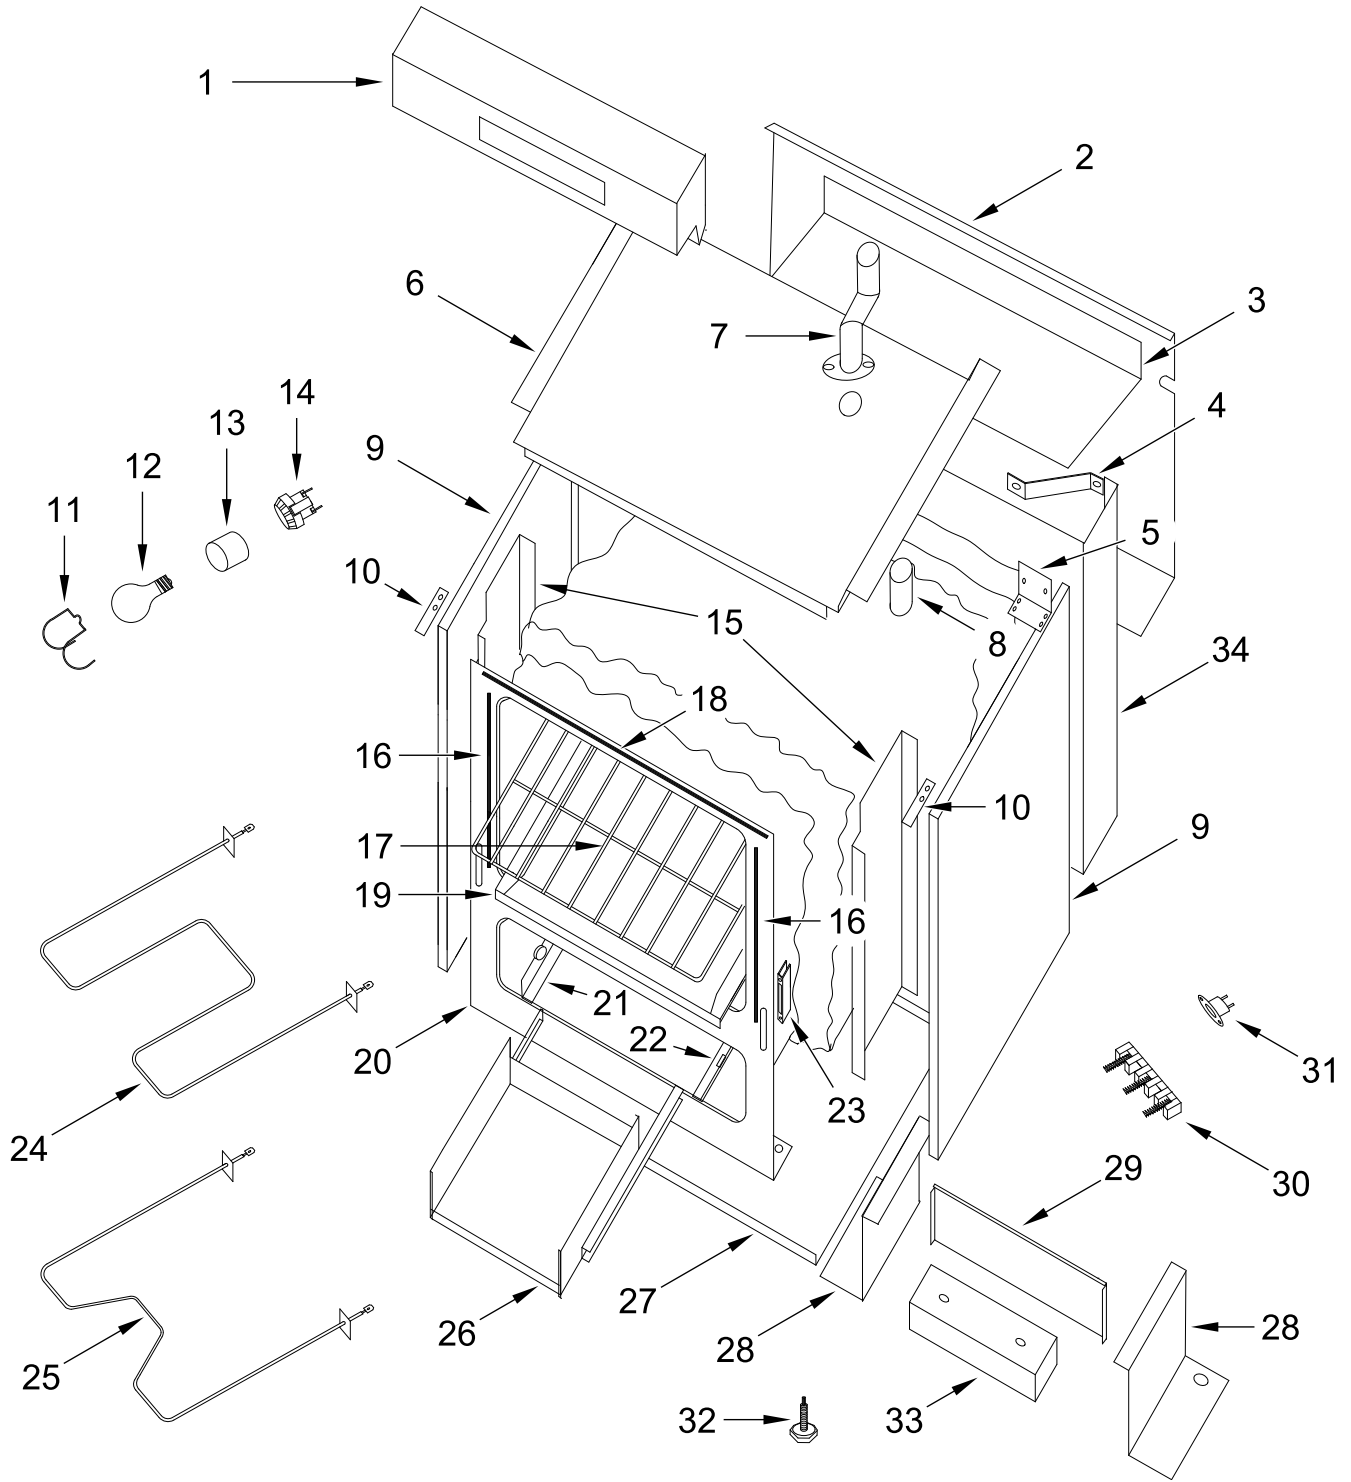

CHASSIS PARTS

CHASSIS PARTS

<u>Illus. No.</u>	<u>Part No.</u>	<u>Description</u>	<u>Illus. No.</u>	<u>Part No.</u>	<u>Description</u>	<u>Illus. No.</u>	<u>Part No.</u>	<u>Description</u>
1	W11222948	Backguard, Vented	13	W11223424	Socket, Bulb	27	W11222953	Bottom, Main
2	W11223003	Cover, Rear	14	4364091	Receptacle, Light	28	W11222995	Support, Rear Side
3	W11223018	Deflector, Moisture	15	W11222969	Baffle, Inner Side	29	W11222996	Cross Brace, Rear
4	W11223015	Brace, Back	16	W11222989	Gasket, Oven Side	30	4364187	Block, Terminal
5	W11222997	Retainer, Rear Top	17	W11222957	Rack, Oven	31	4364176	Switch, Limit
6	W11222952	Bottom, Burner Box	18	W11222984	Gasket, Oven Top	32	4364080	Leg, Leveler
7	W11222980	Vent Tube, Upper	19	W11222991	Bottom, Oven	33	W11223037	Counterweight
8	W11222976	Vent Tube, Lower Oven	20	W11222993	Frame, Front	34	W11222960	Back, Main
9		Panel, Side	21	4364363	Runner, Drawer (Left)			INSULATION
	W11222958	Black	22	4364364	Runner, Drawer (Right)	W11222964		Insulation, Wrap
10	W11222951	Retainer, Front Top	23	W11222949	Receiver, Hinge	W11222962		Insulation, Back or Bottom
11	W11223426	Guard, Oven Light	24	W11223408	Element, Broil	W11223376		Retainer, Insulation
12	4364092	Bulb, Light	25	W11223410	Element, Bake			
			26	W11222999	Body, Storage Drawer