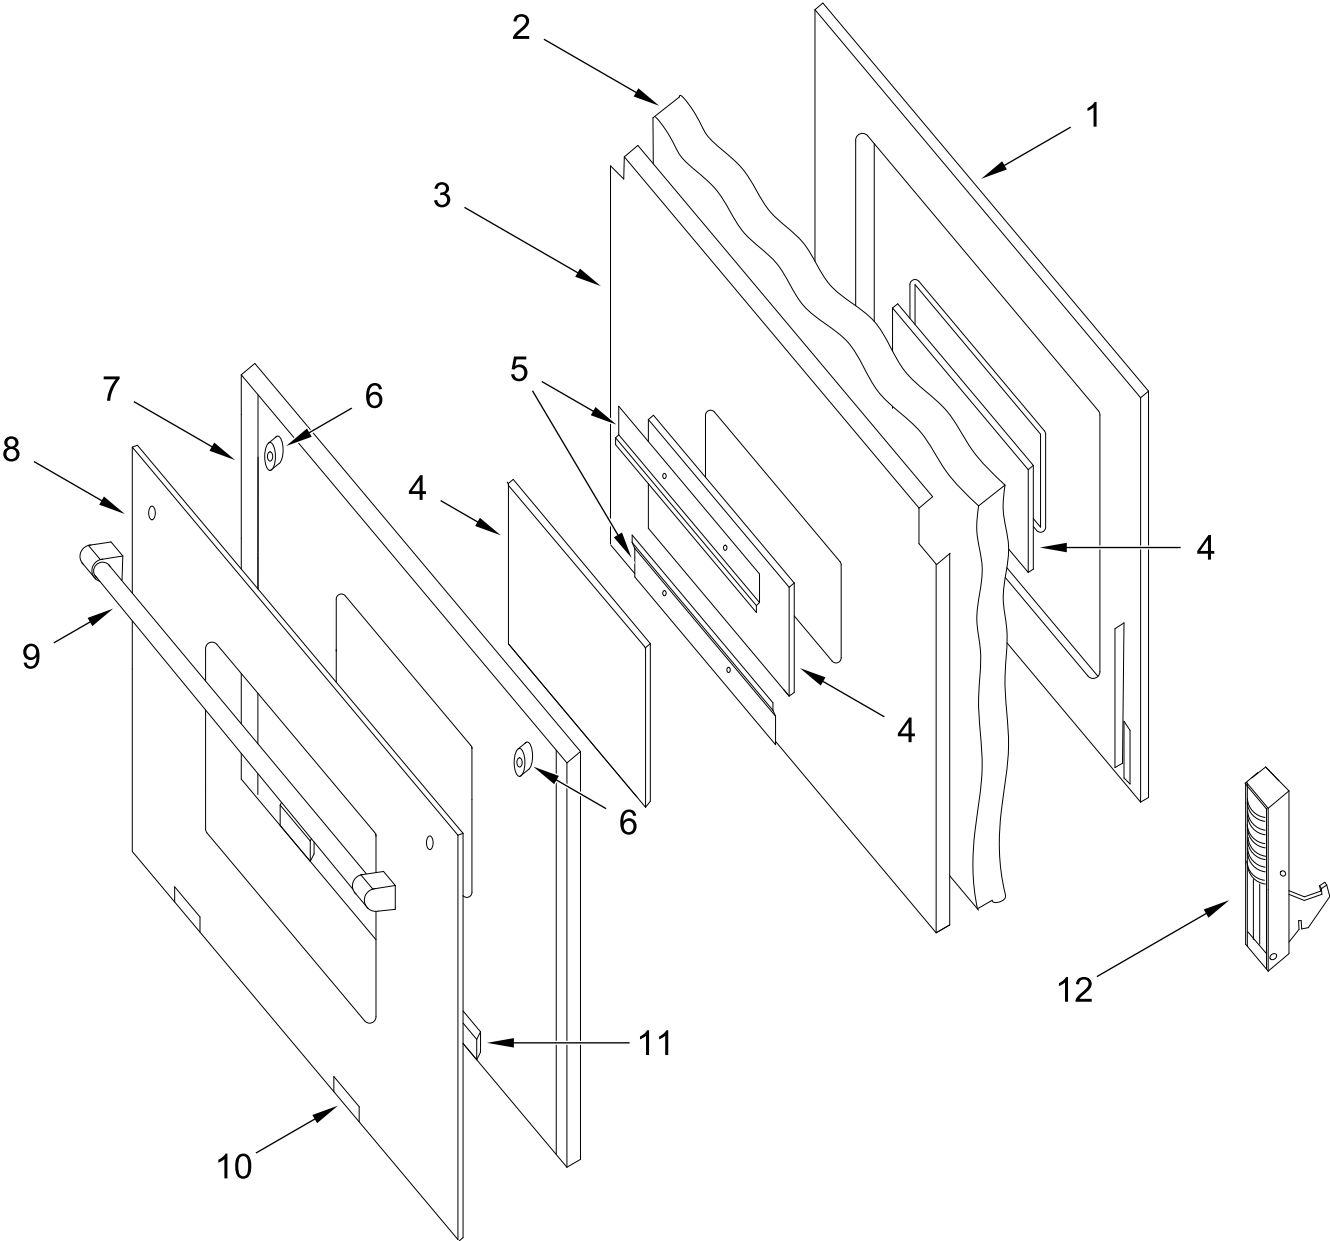

24" ELECTRIC FREESTANDING RANGE

MODELS:

WFE500M4HS0 (Stainless)

COOKTOP AND CONTROL PARTS

COOKTOP AND CONTROL PARTS

<u>Illus. No.</u>	<u>Part No.</u>	<u>Description</u>	<u>Illus. No.</u>	<u>Part No.</u>	<u>Description</u>	<u>Illus. No.</u>	<u>Part No.</u>	<u>Description</u>
1		Literature Parts	9	W11223836	Clip, Thermostat Bulb	16	W11223404	Knob, Oven Thermostat
	W11169654	Use and Care Guide	10	W11223435	Indicator, Hot Surface			FOLLOWING PARTS NOT ILLUSTRATED
2		Cooktop	11	W11223432	Switch, Oven Light			
	W11222946	Black	12	W11223394	Spring, Element		W11223832	Harness, Wire
3	W11223004	Bracket, Anti-Tip	13	W11223381	Element (2000W)		W11223834	Wire, Jumper
4	W11223400	Indicator, Surface and Oven			(Left Front, Right Rear)			
5	W10197682	Screw		W11223389	Element (1200W)			
6	W10197679	Switch, Infinite (2000W)			(Left Rear, Right Front)			
7	W10197681	Switch, Infinite (1200W)	14	W11222947	Panel, Control			
8	W11223396	Thermostat, Oven	15	W11223402	Knob, Burner			

DOOR PARTS

DOOR PARTS

<u>Illus.</u> <u>No.</u>	<u>Part No.</u>	<u>Description</u>
1	W11223440	Liner, Door
2	W11223441	Insulation, Door
3	W11223444	Retainer, Door Insulation
4	W11223445	Glass, Door
5	W11223460	Retainer, Glass