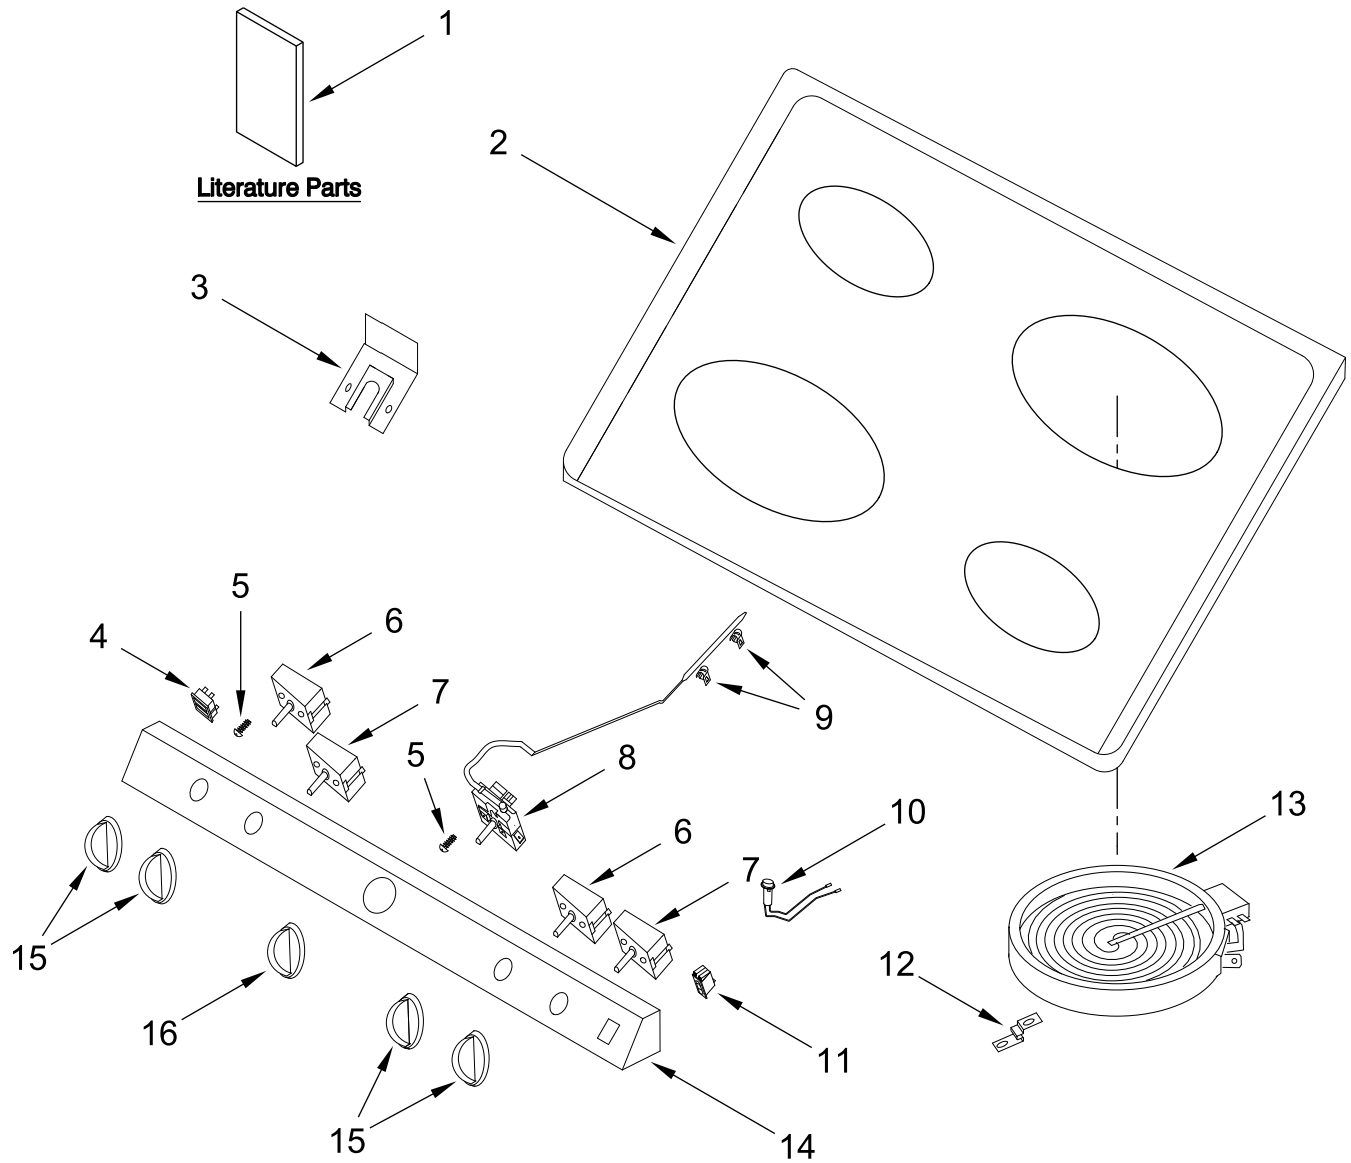

24" ELECTRIC FREESTANDING RANGE

MODELS:

WFE500M4HS0 (Stainless)

COOKTOP AND CONTROL PARTS

COOKTOP AND CONTROL PARTS

<u>Illus. No.</u>	<u>Part No.</u>	<u>Description</u>	<u>Illus. No.</u>	<u>Part No.</u>	<u>Description</u>	<u>Illus. No.</u>	<u>Part No.</u>	<u>Description</u>
1		Literature Parts	9	W11223836	Clip, Thermostat Bulb	16	W11223404	Knob, Oven Thermostat
	W11169654	Use and Care Guide	10	W11223435	Indicator, Hot Surface			FOLLOWING PARTS NOT ILLUSTRATED
2		Cooktop	11	W11223432	Switch, Oven Light			
	W11222946	Black	12	W11223394	Spring, Element		W11223832	Harness, Wire
3	W11223004	Bracket, Anti-Tip	13	W11223381	Element (2000W)		W11223834	Wire, Jumper
4	W11223400	Indicator, Surface and Oven			(Left Front, Right Rear)			
5	W10197682	Screw		W11223389	Element (1200W)			
6	W10197679	Switch, Infinite (2000W)			(Left Rear, Right Front)			
7	W10197681	Switch, Infinite (1200W)	14	W11222947	Panel, Control			
8	W11223396	Thermostat, Oven	15	W11223402	Knob, Burner			