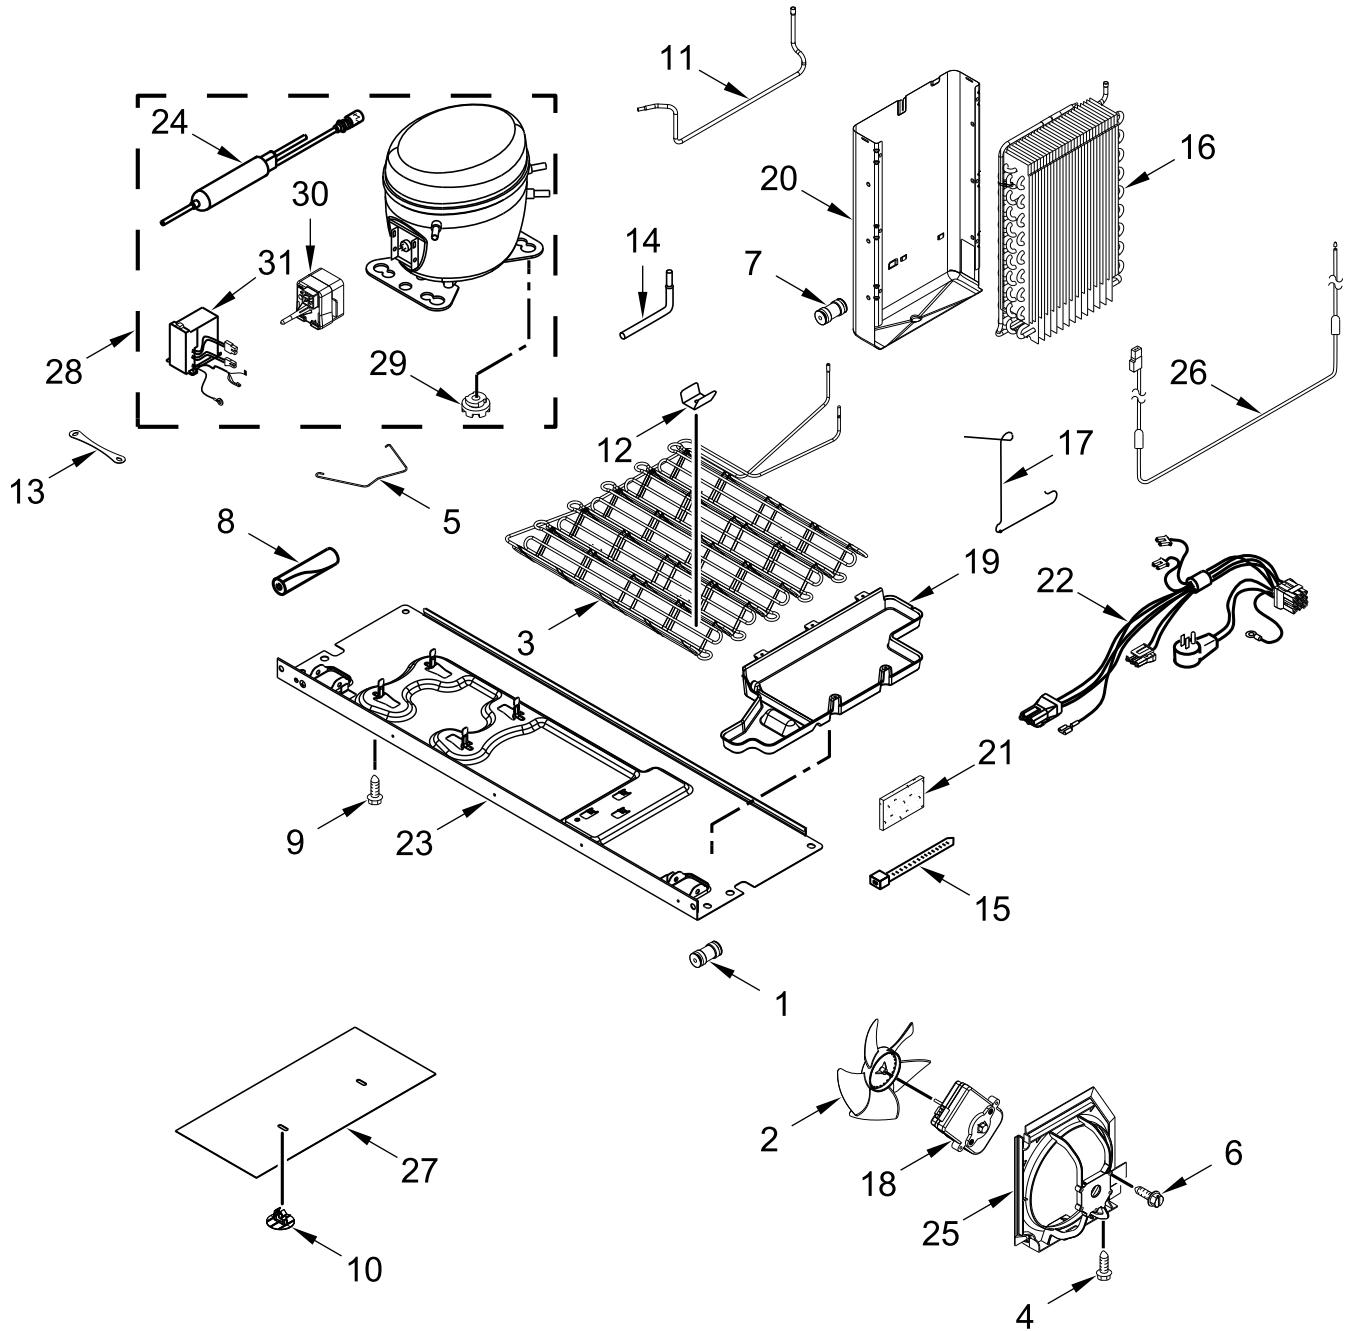

UNIT PARTS

UNIT PARTS

<u>Illus.</u> <u>No.</u>	<u>Part No.</u>	<u>Description</u>	<u>Illus.</u> <u>No.</u>	<u>Part No.</u>	<u>Description</u>	<u>Illus.</u> <u>No.</u>	<u>Part No.</u>	<u>Description</u>
1	W10271541	Connector, Union	18	W10909387	Motor, Condenser Fan	30	W10197428	Device, Combination Start (Start Relay and Overload)
2	2225834	Blade, Fan	19	W10714793	Tray, Evaporator (Includes Gasket)	31	W10350564	Capacitor
3	W10240365	Assembly, Condenser	20	W10274575	Shield, Heat			FOLLOWING PARTS NOT ILLUSTRATED
4	W10142255	Screw	21	2169104	Insulation, Sound Deadening		978025	Valve, Access (1/4")
5	2212996	Strap, Bale	22	W11025791	Assembly, Unit Wire		978026	Valve, Access (5/16")
6	W10171469	Screw	23	W10277704	Basepan		978027	Valve, Access (3/8")
7	W10277958	Connector, Water	24	W10771114	Drier		978029	Valve, Access (5/8")
8	W10303521	Sleeve	25	W10251467	Baffle, Air		978030	Valve, Access (3/4")
9	W10142287	Bolt	26	W10495967	Heater, Defrost		876764	Valve, Access (3/16")
10	W10815861	Clip, Bottom Cover	27	W10284726	Cover, Unit Bottom			REFRIGERANT CHARGE
11	W11117259	Tube, Suction	28	W10253005	Compressor (Also Order 876765 Tube Kit)			5.0 oz. (R-134A)
12	W10248621	Clip, Condenser	29	10835903	Grommet			
13	W10236396	Strap, Compressor						
14	2325479	Tube, Process						
15	2205813	Tie, Wire						
16	2188822	Evaporator						
17	2161324	Clip, Defrost Heater