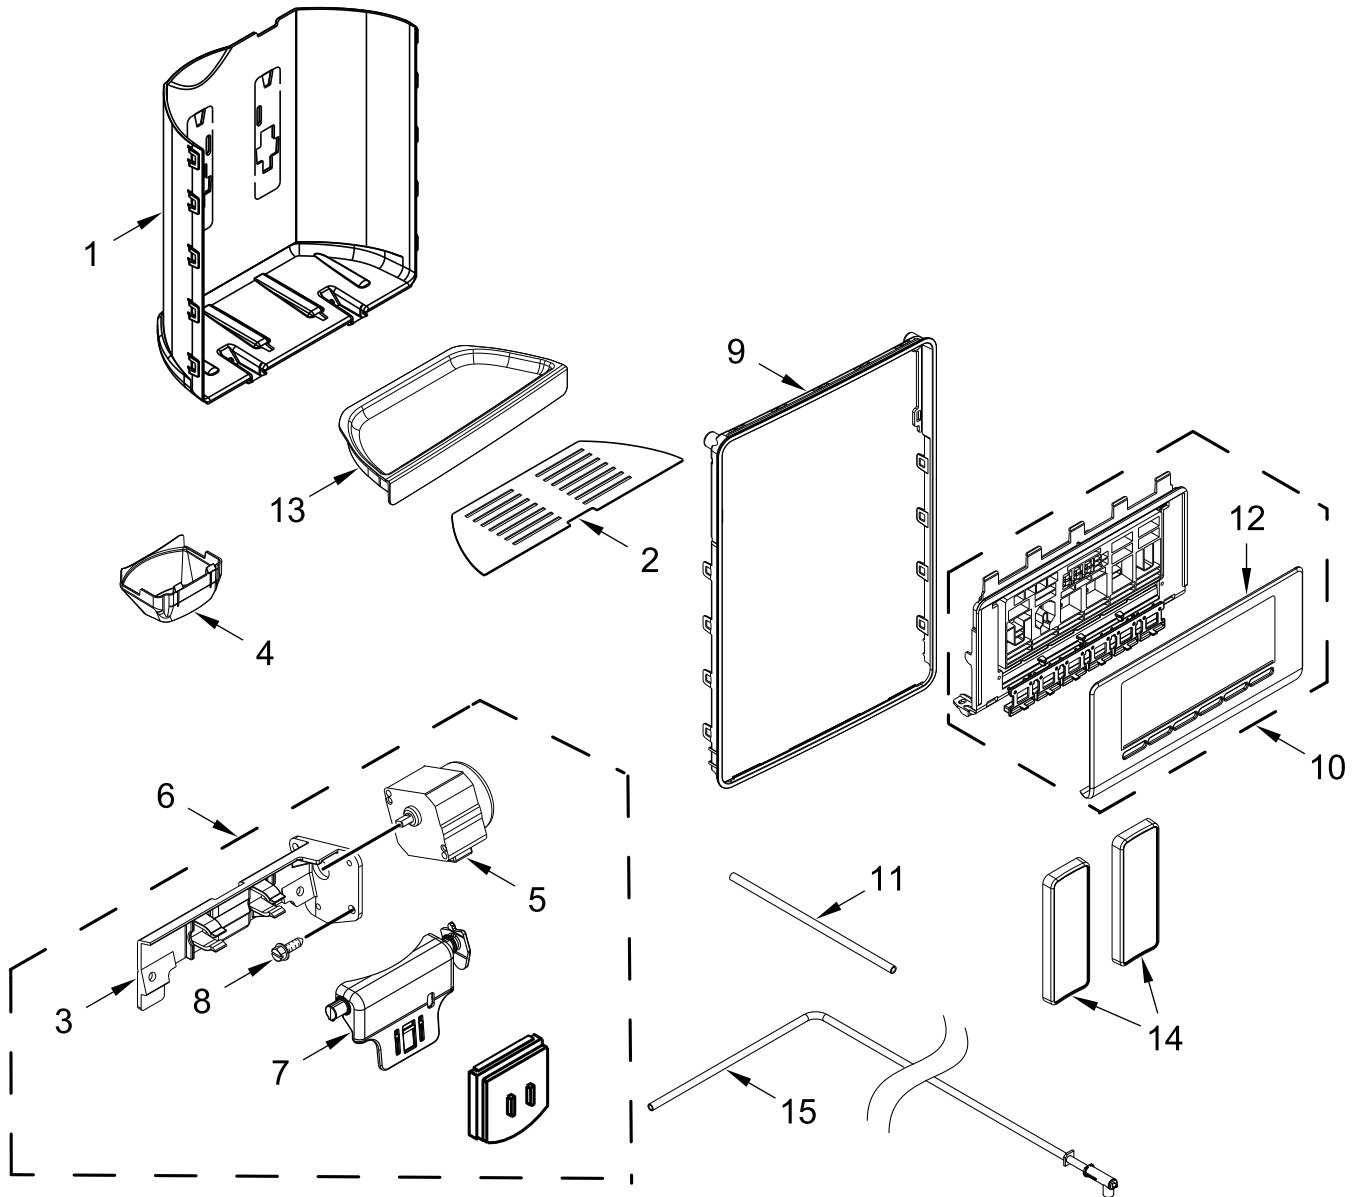

DISPENSER PARTS

DISPENSER PARTS

<u>Illus. No.</u>	<u>Part No.</u>	<u>Description</u>	<u>Illus. No.</u>	<u>Part No.</u>	<u>Description</u>	<u>Illus. No.</u>	<u>Part No.</u>	<u>Description</u>
1		Wall, Dispenser False	9		Ring, Trim	14		Pad, Ice and Water
	W10254254	White		W10276265	White		W10370583	White
	W10254255	Black		W10335549	Black		W10370577	Black
	W10276226	Satina		W11087882	Chromium Frost		W10370582	Grey
2		Grate, Drip Tray	10	W11174483	Assembly, User Interface (Includes Light Feature)	15	W10386778	Assembly, Water Fitting
	W10276209	Stainless						
3	W10174827	Bracket, Ice Door	11	W10691730	Tube, Water			
4	W10435760	Guide, Ice	12		Cover, Front			
5	W10205978	Motor, Dispenser		W10458867	Black			
6	W10781994	Assembly, Separator	13		Tray, Drip			
7	W10346124	Support, Ice Door		W10254258	White			
8	4449745	Screw		W10254259	Black			
				W10276225	Satina