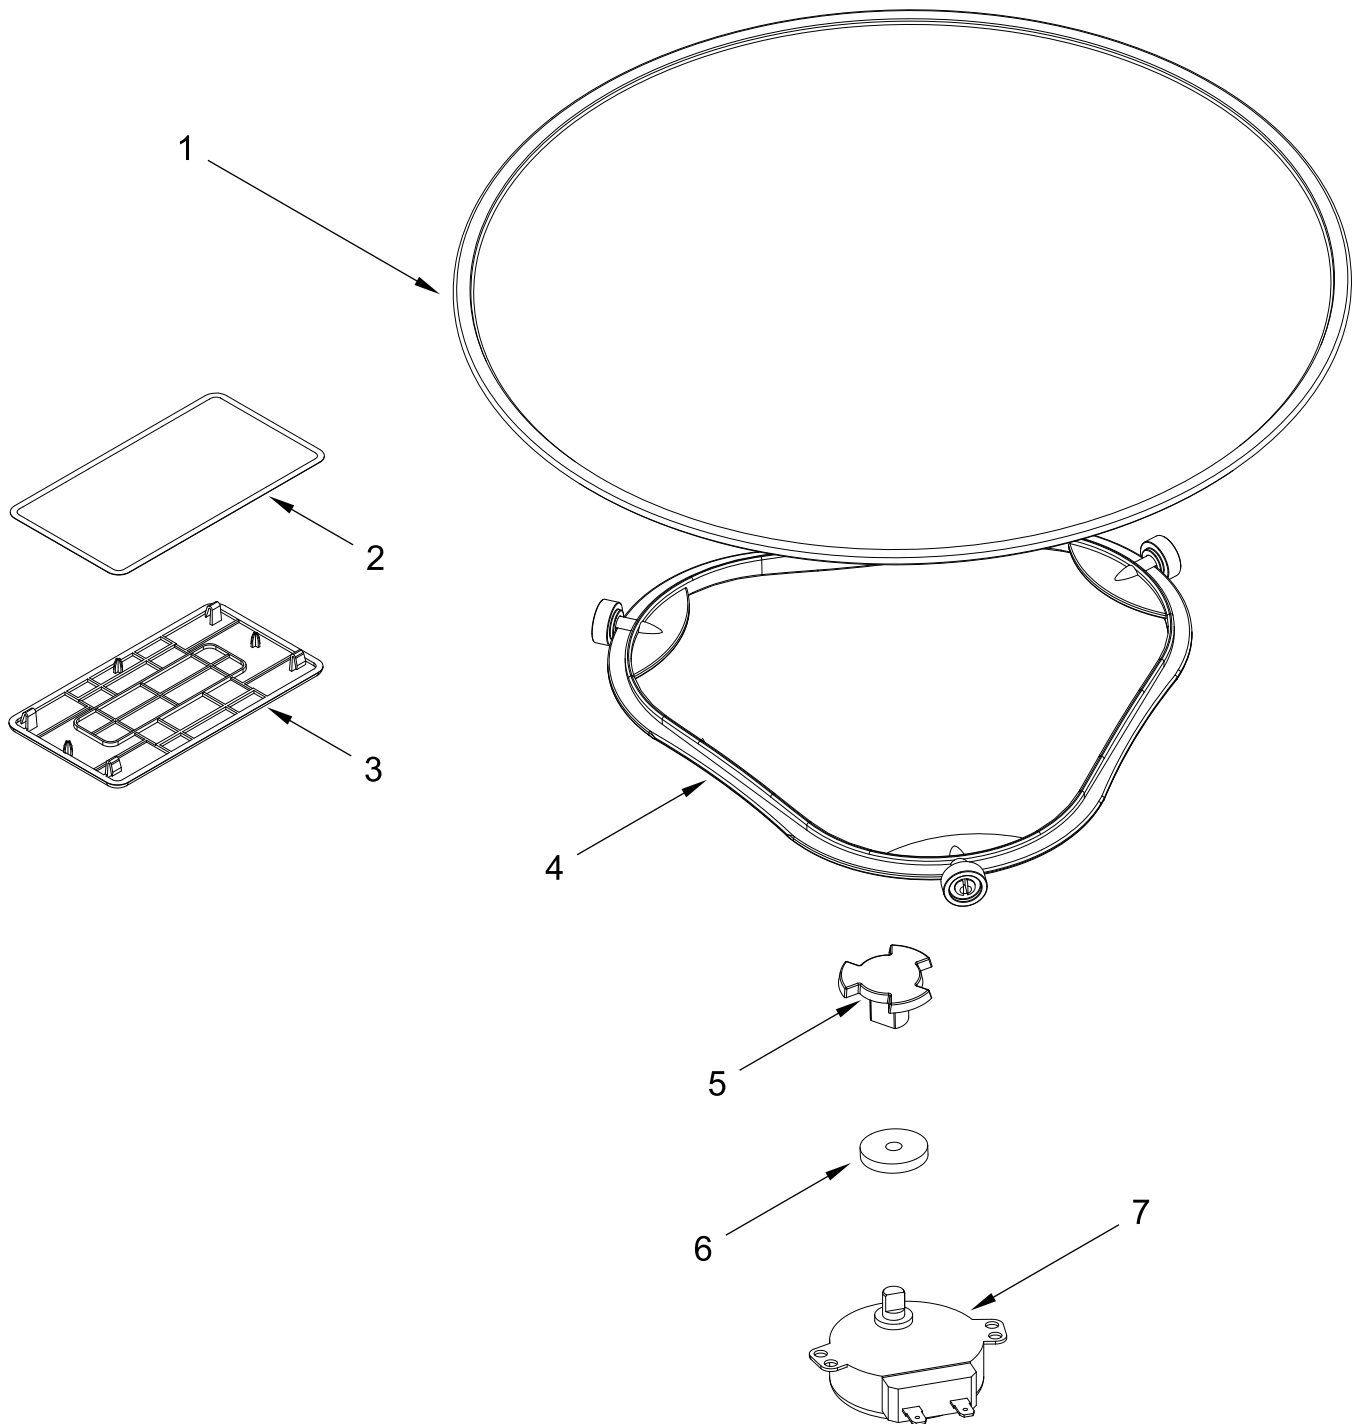

INTERIOR AND VENTILATION PARTS

INTERIOR AND VENTILATION PARTS

<u>Illus. No.</u>	<u>Part No.</u>	<u>Description</u>	<u>Illus. No.</u>	<u>Part No.</u>	<u>Description</u>	<u>Illus. No.</u>	<u>Part No.</u>	<u>Description</u>
1	W11122225	Resistor, Cement	11	W10138793	Fuse	20	W11255493	Assembly, Interlock (Includes Switches)
2	W11125677	Thermostat, Cavity	12	W10313274	Bracket, Noise Filter	21	W11044953	Motor, Door Eject
3	W11086279	Plate, Chassis	13	W11024976	Transformer, High Voltage	22	W11223147	Filter, Charcoal
4	W10492278	Diode, High Voltage	14	W11164809	Chassis, Transformer	23	W11206152	Filter, Grease
5	W11088345	Cover, Cooling Fan	15	W10536989	Thermistor, PCBA	24	W11086295	Reflector, Lamp
6	W11088354	Wheel, Cooling Fan	16	W10343300	Capacitor, High Voltage	25	W11048293	Board, LED Lamp
7	W11088352	Housing, Cooling Fan	17	W11095808	Bracket, Capacitor	26	W11206153	Assembly, Glass Holder
8	W10920843	Motor, Cooling Fan	18	W11117964	Driver, LED Lamp			
9	W11088358	Air Guide, Magnetron	19	W11159942	Plate, Bottom			
10	W10531156	Board, Filter						

TURNTABLE PARTS

TURNTABLE PARTS

<u>Illus.</u> <u>No.</u>	<u>Part No.</u>	<u>Description</u>	<u>Illus.</u> <u>No.</u>	<u>Part No.</u>	<u>Description</u>	<u>Illus.</u> <u>No.</u>	<u>Part No.</u>	<u>Description</u>
1	W10337247	Turntable	3	W11193296	Cover, Waveguide	6	W11096347	Seal, Waterproof
2	W11126541	Seal, Waveguide	4	W11096340	Ring, Turntable	7	W10466420	Motor, Turntable
			5	W11096343	Driver, Turntable			