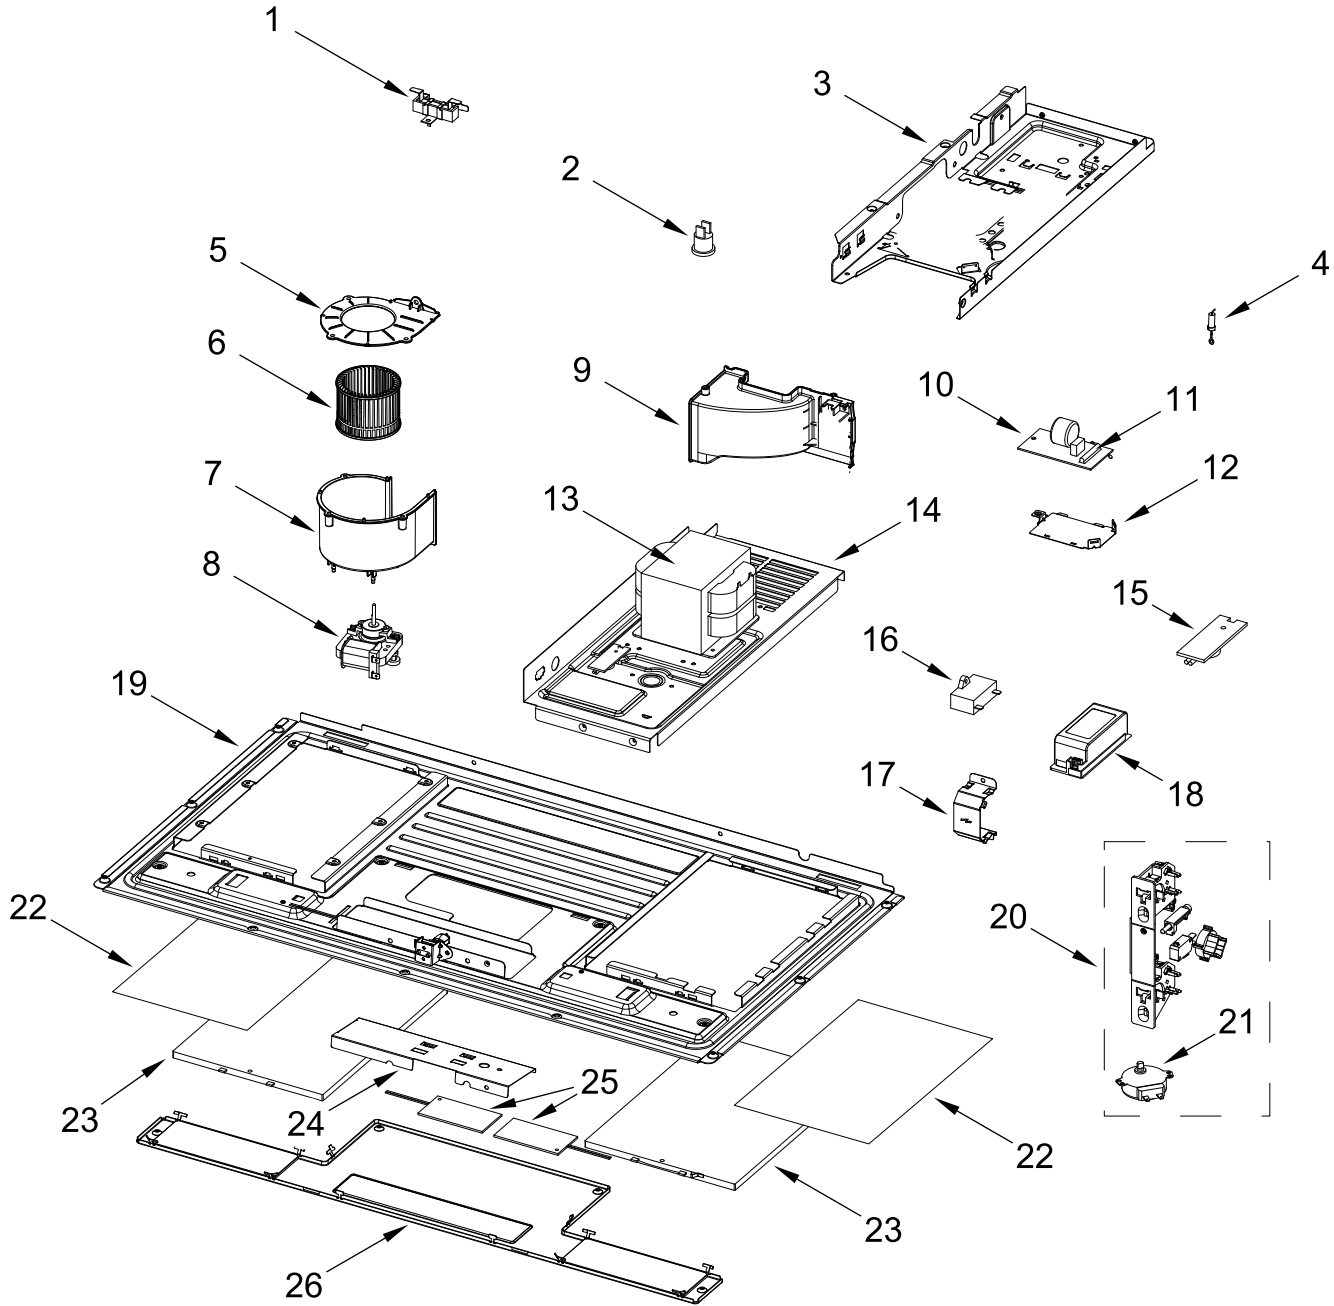

INTERIOR AND VENTILATION PARTS

INTERIOR AND VENTILATION PARTS

<u>Illus. No.</u>	<u>Part No.</u>	<u>Description</u>	<u>Illus. No.</u>	<u>Part No.</u>	<u>Description</u>	<u>Illus. No.</u>	<u>Part No.</u>	<u>Description</u>
1	W11122225	Resistor, Cement	11	W10138793	Fuse	20	W11255493	Assembly, Interlock (Includes Switches)
2	W11125677	Thermostat, Cavity	12	W10313274	Bracket, Noise Filter	21	W11044953	Motor, Door Eject
3	W11086279	Plate, Chassis	13	W11024976	Transformer, High Voltage	22	W11223147	Filter, Charcoal
4	W10492278	Diode, High Voltage	14	W11164809	Chassis, Transformer	23	W11206152	Filter, Grease
5	W11088345	Cover, Cooling Fan	15	W10536989	Thermistor, PCBA	24	W11086295	Reflector, Lamp
6	W11088354	Wheel, Cooling Fan	16	W10343300	Capacitor, High Voltage	25	W11048293	Board, LED Lamp
7	W11088352	Housing, Cooling Fan	17	W11095808	Bracket, Capacitor	26	W11206153	Assembly, Glass Holder
8	W10920843	Motor, Cooling Fan	18	W11117964	Driver, LED Lamp			
9	W11088358	Air Guide, Magnetron	19	W11159942	Plate, Bottom			
10	W10531156	Board, Filter