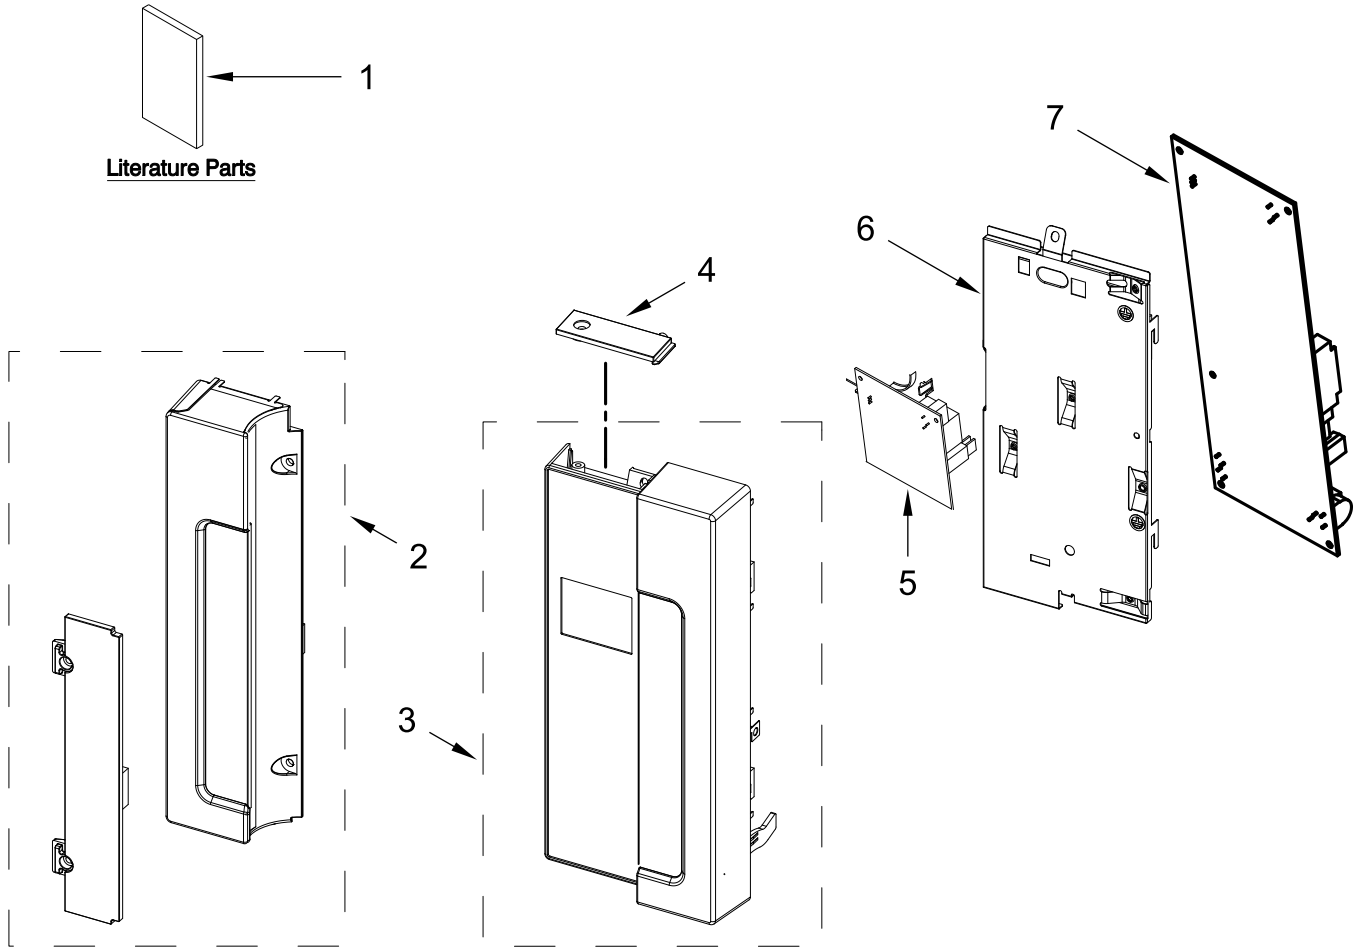

CONTROL PANEL PARTS

<u>Illus. No.</u>	<u>Part No.</u>	<u>Description</u>	<u>Illus. No.</u>	<u>Part No.</u>	<u>Description</u>
1		Literature Parts	3		Control Panel, Right
	W11199606	Installation Instructions		W11206892	White
	W11236923	Use and Care Guide		W11206894	Black
	W11224813	Tech Sheet		W11206891	Stainless
2		Control Panel, Left		W11206895	Black Stainless
	W11206900	White		W11206893	Sunset Bronze
	W11206896	Black	4		Cover, Top
	W11206899	Stainless		W11109987	White
	W11206897	Black Stainless		W11083285	Black
	W11206898	Sunset Bronze	5	W11217985	PCBA, User Interface
			6	W11083284	Backer, Control
			7	W11129649	PCBA, Appliance Control Unit