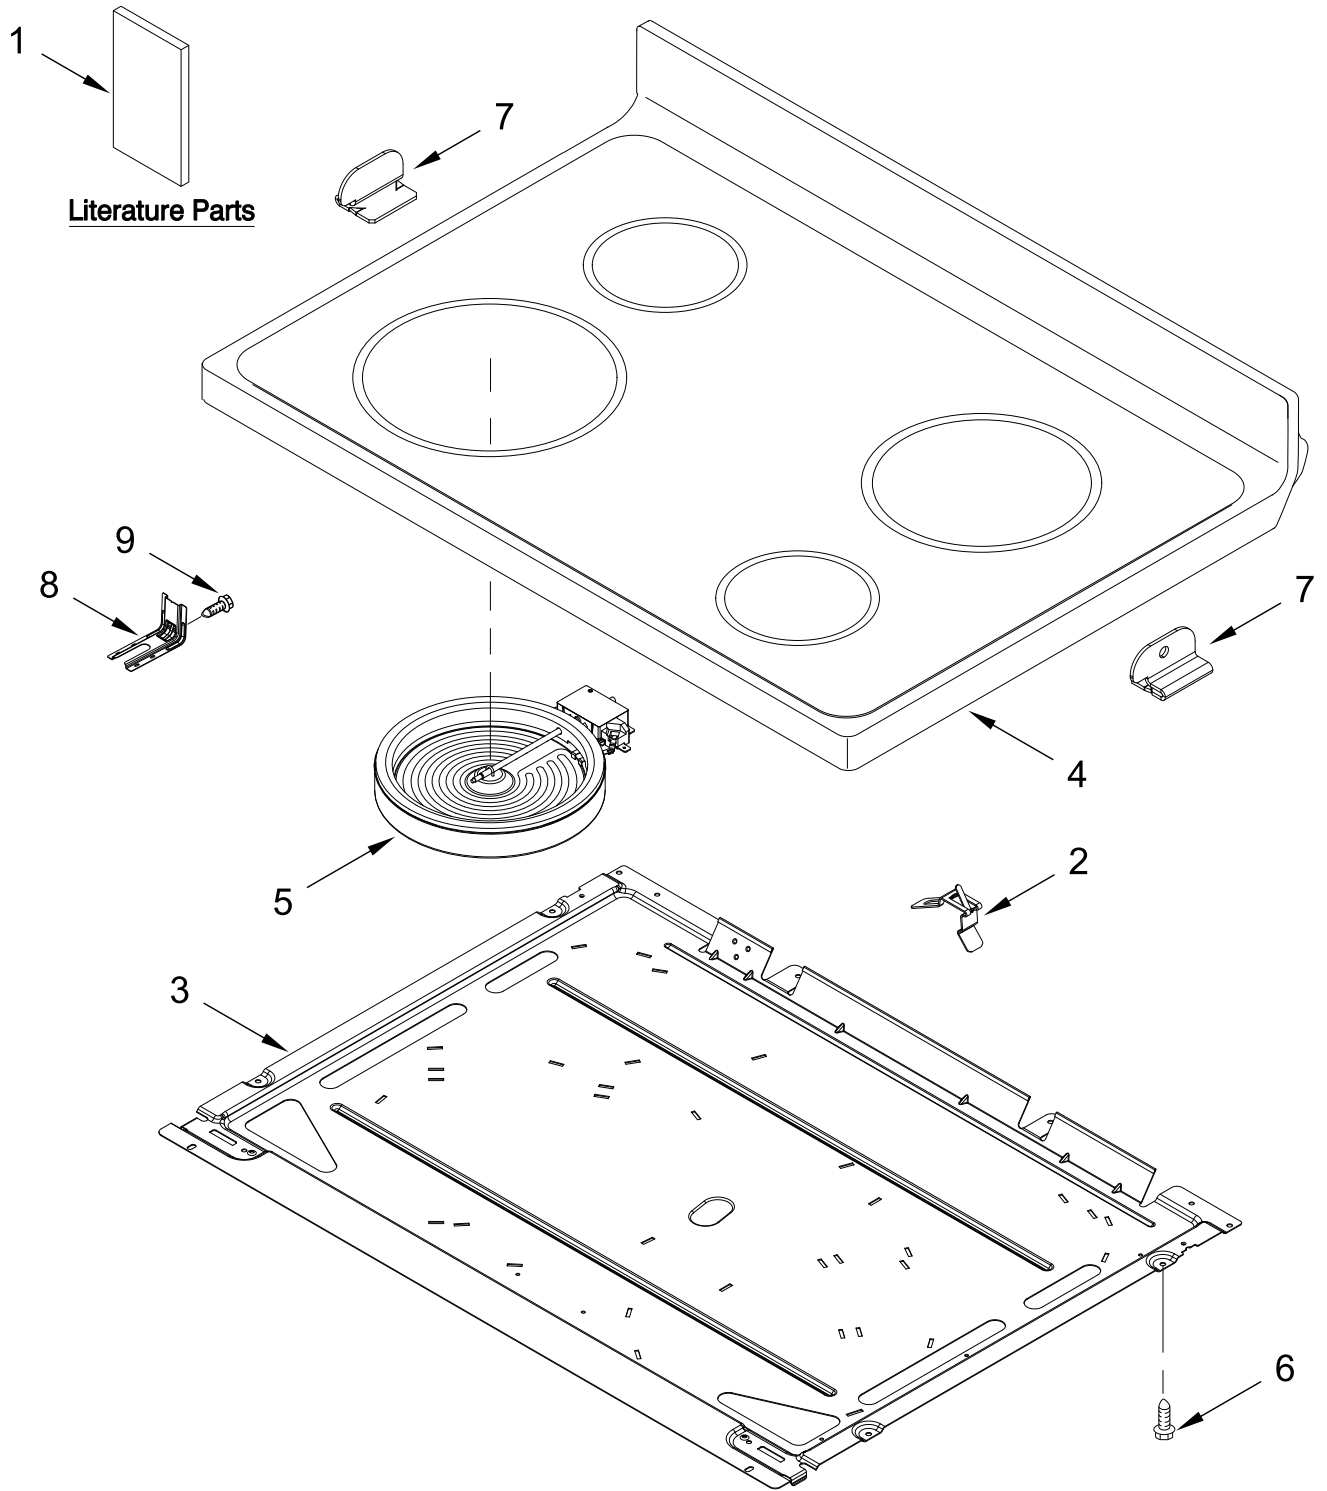

# COOKTOP PARTS

<u>Illus. No.</u>	<u>Part No.</u>	<u>Description</u>	<u>Illus. No.</u>	<u>Part No.</u>	<u>Description</u>	<u>Illus. No.</u>	<u>Part No.</u>	<u>Description</u>
1		Literature Parts	5	8273993	Element (1800W) (Left Front and Right Rear)	8	W10306542	Bracket, Anti-Tip
	W11047681	Instructions, Installation				9	7101P485-60	Screw, Anti-Tip Kit
	W10881062	User Instructions		8273994	Element (1200W) (Right Front and Left Rear)			FOLLOWING PARTS NOT ILLUSTRATED
	W10842026	Sheet, Tech					W11134840	Harness, Wire (Main)
	W10873903	Diagram, Wiring	6	3196169	Screw		W11171894	Harness, Cooktop (Left)
2	W10225448	Spring, Element	7	W10607641	Bracket, Cooktop (Left)		W11134551	Harness, Cooktop (Right)
3	W10691223	Pan, Radiant Element		W10607642	Bracket, Cooktop (Right)			
4		Cooktop						
	W10853124	Black						