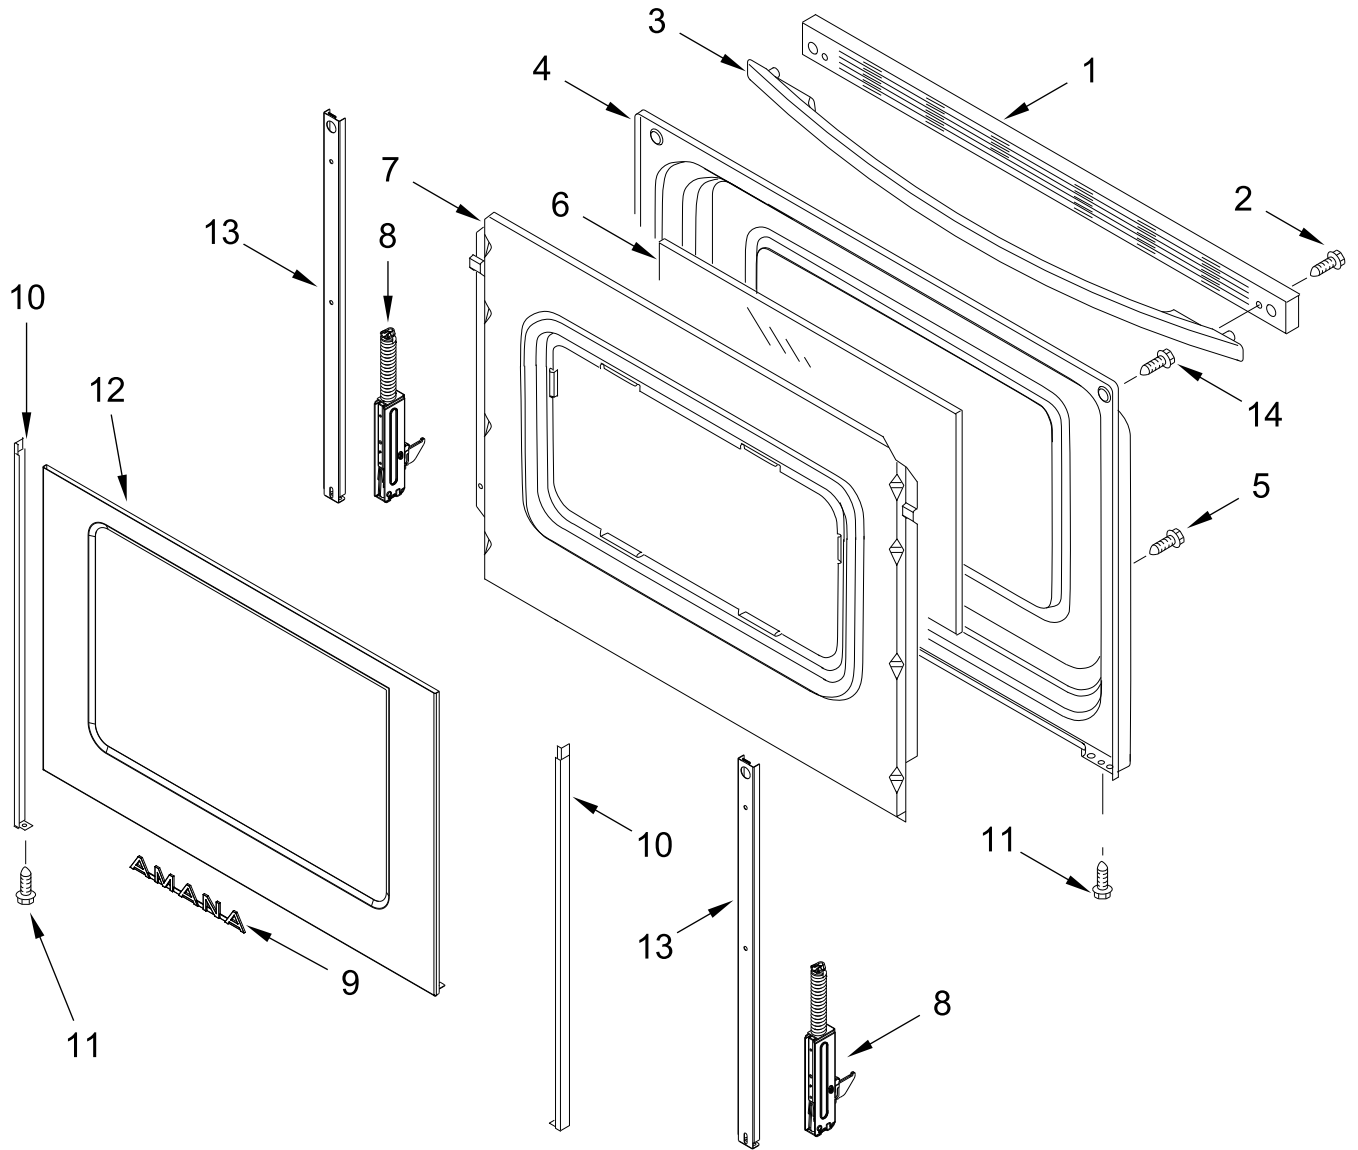

DOOR PARTS

DOOR PARTS

<u>Illus. No.</u>	<u>Part No.</u>	<u>Description</u>
1		Trim, Top
	W10310922	Black
2	3196165	Screw
3		Handle, Door
	W10144883	Stainless
4	9761344	Liner, Door
5	W10031790	Screw
6	W10620754	Glass, Inner
7	9761505	Retainer, Insulation

<u>Illus. No.</u>	<u>Part No.</u>	<u>Description</u>
8	W10299225	Hinge, Active
	W10299227	Hinge, Door (Passive)
9		Badge
	W10846752	Stainless
10		Trim, Side
	W10746436	Black (Left)
	W10746435	Black (Right)
11	W10327235	Screw

<u>Illus. No.</u>	<u>Part No.</u>	<u>Description</u>
12		Glass Assembly, Outer Door
	W11170209	Stainless
13	W10544179	Strap, Door
14	W10200660	Screw