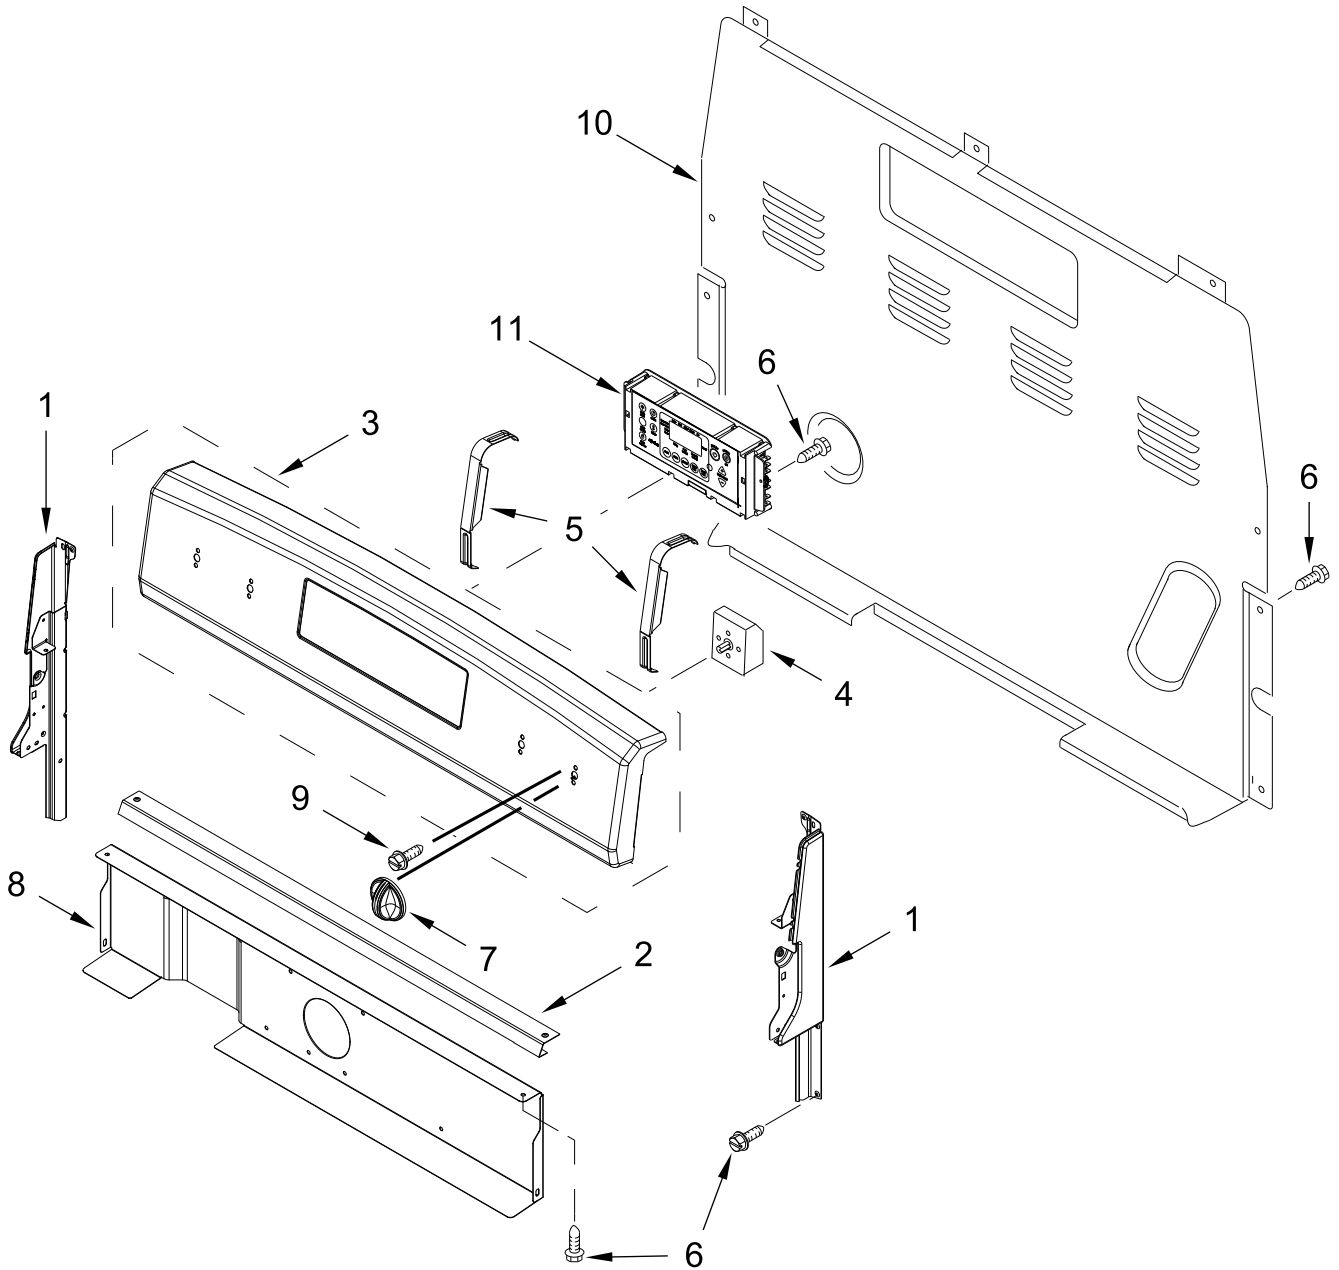

CONTROL PANEL PARTS