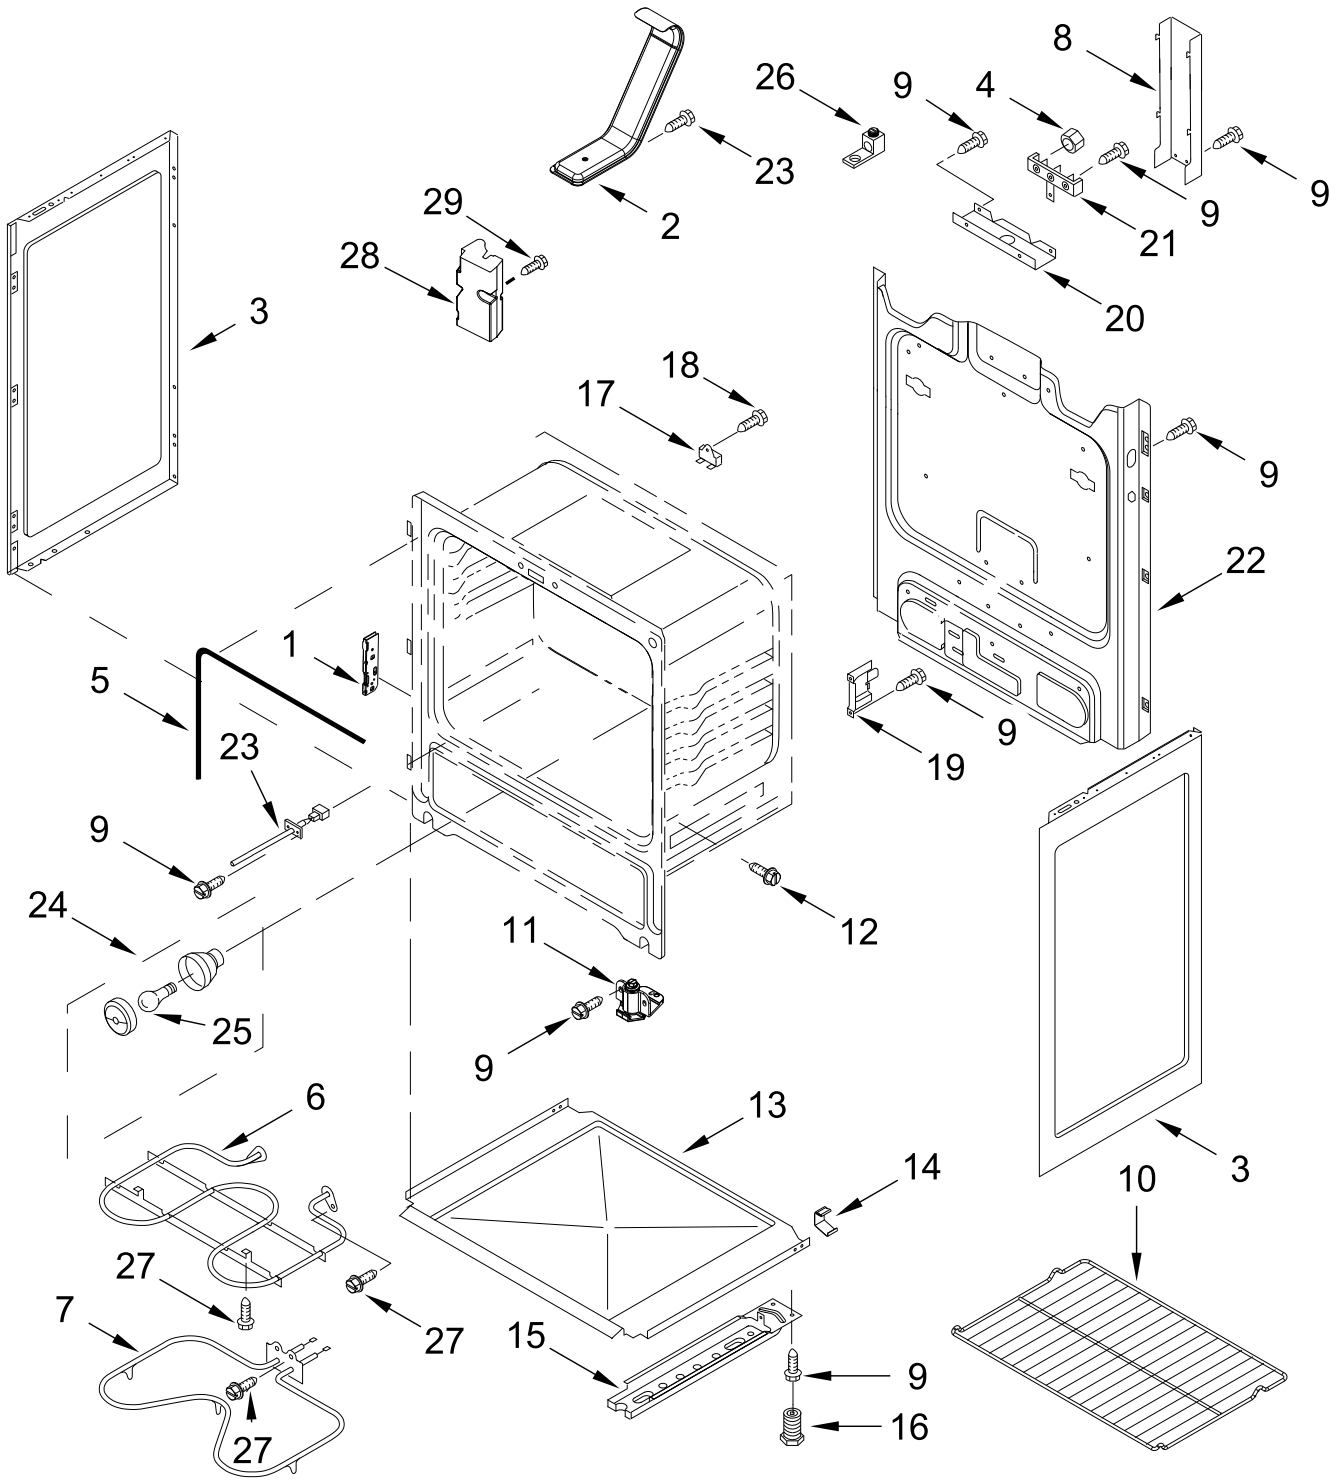

CHASSIS PARTS

CHASSIS PARTS

<u>Illus. No.</u>	<u>Part No.</u>	<u>Description</u>	<u>Illus. No.</u>	<u>Part No.</u>	<u>Description</u>	<u>Illus. No.</u>	<u>Part No.</u>	<u>Description</u>
1	W10289077	Receiver, Hinge	14	W10137382	Clip, Panel	25	W10571723	Bulb, Halogen 40 Watts
2	W10134285	Tube, Vent	15	W10390007	Assembly, Base Rail (Right)	26	W10281322	Kit, Bare Wire Adapter Block
3		Panel, Side		W10390008	Assembly, Base Rail (Left)	27	3196154	Screw
	W10162245	Black				28	W10910404	Counterweight
4	W10031780	Screw	16	W10058460	Foot, Leveling	29	W11034869	Screw
5	W10129032	Seal, Door	17	3196548	Fuse, Thermal			FOLLOWING PARTS NOT ILLUSTRATED
6	9757340	Element, Broil	18	3196172	Screw		W10333344	Insulation, Flue
7	W11111743	Element, Bake	19	W10404688	Clip, Oven Support		8273263	Insulation, Wrap
8	W10326122	Cover, Terminal Block	20	3186034	Bracket, Service		8272611	Insulation, Back
9	3196169	Screw	21	W10245259	Block, Terminal			
10	W10268578	Rack, Oven	22	W10289149	Back, Main			
11	W10341186	Assembly, Front Foot	23	W10181986	Sensor, Oven			
12	W10067840	Screw	24	W11175594	Assembly, Light			
13	8054068	Retainer, Insulation