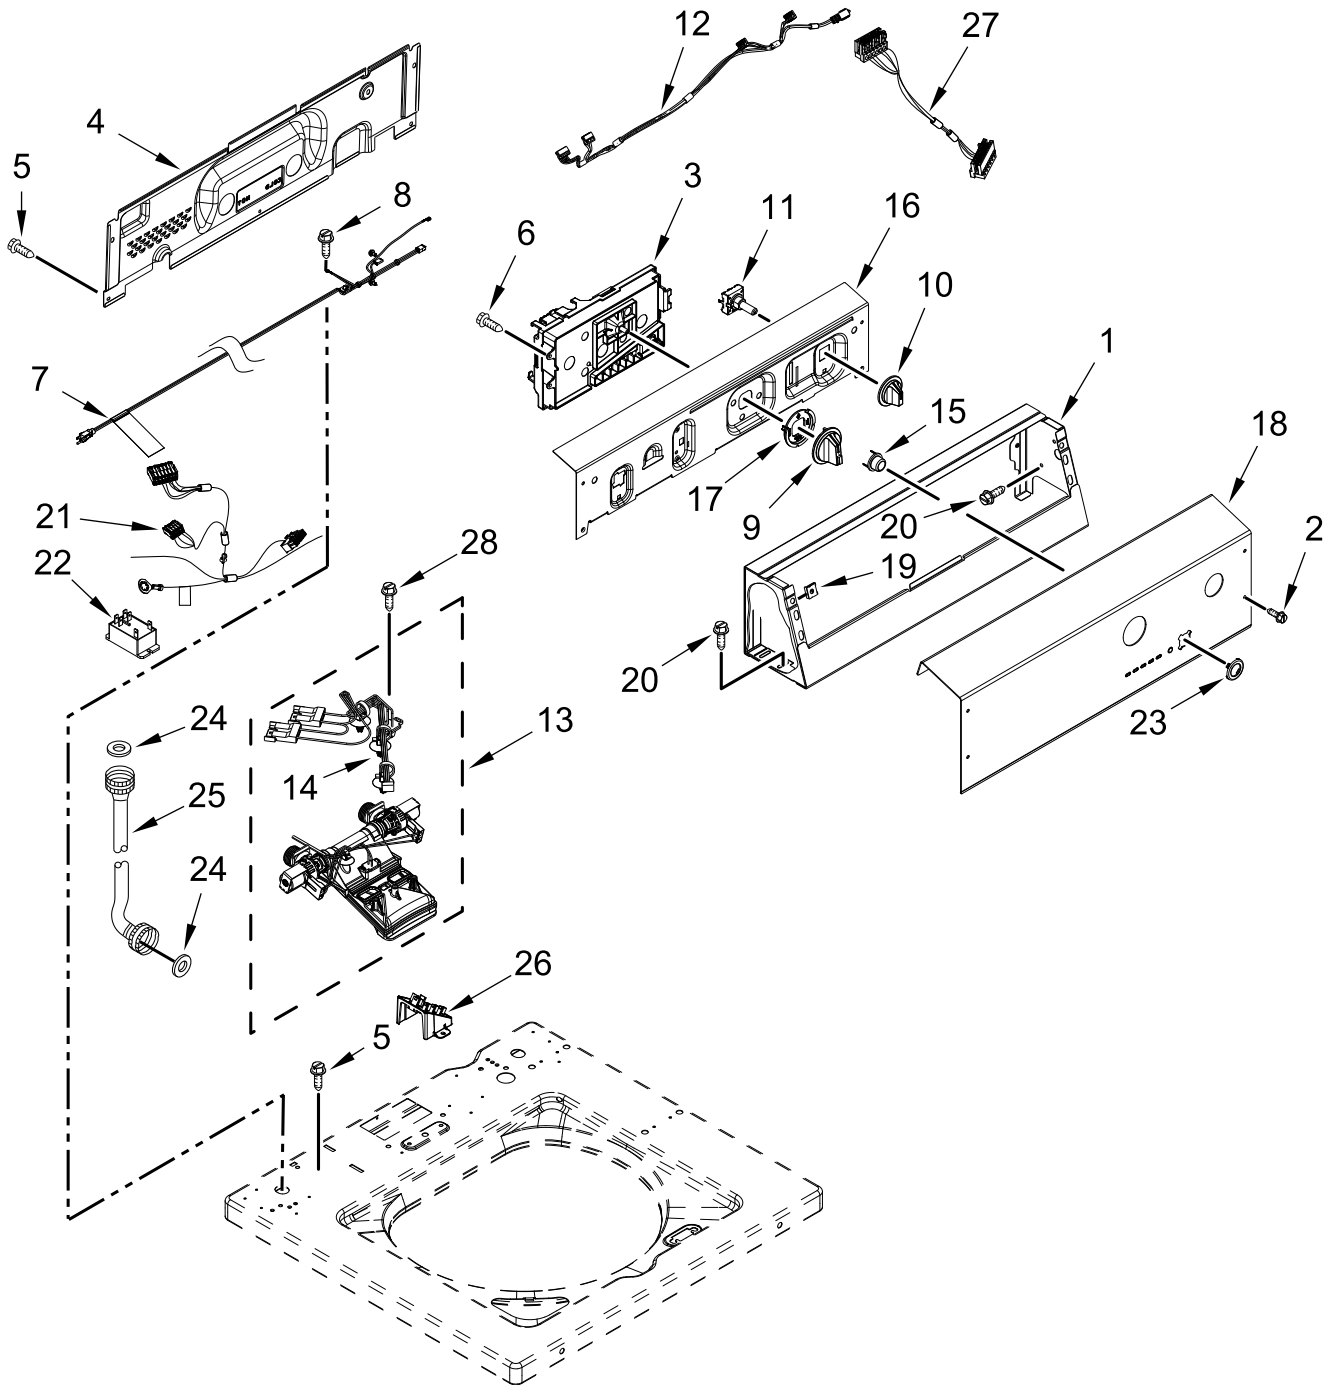

CONTROLS AND WATER INLET PARTS

CONTROLS AND WATER INLET PARTS

<u>Illus.</u> <u>No.</u>	<u>Part No.</u>	<u>Description</u>	<u>Illus.</u> <u>No.</u>	<u>Part No.</u>	<u>Description</u>	<u>Illus.</u> <u>No.</u>	<u>Part No.</u>	<u>Description</u>
1	W10461095	Console	11	W10285518	Switch, Rotary Encoder (5 Position)	23	W10510149	Bezel - PTS
2	W10131119	Screw M4X13	12	W10291184	Harness, Upper E-Star	24	W10242307	Washer, Hose
3	W10850396	Control Unit Assembly, Machine & Motor	13	W10843663	Inlet Assembly, Water	25		Hose, Water Inlet
4	W10461159	Panel, Console Rear Cover	14	W10843398	Harness, Valve		W10852720	Cold Water
5	W10660565	Screw	15	W10461117	Push Button, Start		W10852721	Hot Water
6	90767	Screw	16	W10461066	Bracket, Back	26	W10491734	Interface, Coin Slide
7	W10916256	Cord, Power	17	W10828903	Insert, Encoder Stop (7 Position)	27	W10514456	Jumper, Coin Slide Interface
8	3400076	Screw	18	W10829501	Fascia	28	W10213953	Screw
9		Assembly, Timer Knob	19	W10131123	Nut, "U"			
	W10461101	Gray	20	3390631	Screw			
10		Knob & Bumper Assembly	21	W10843661	Harness, LED			
	W10461100	Gray	22	W11032871	Relay			