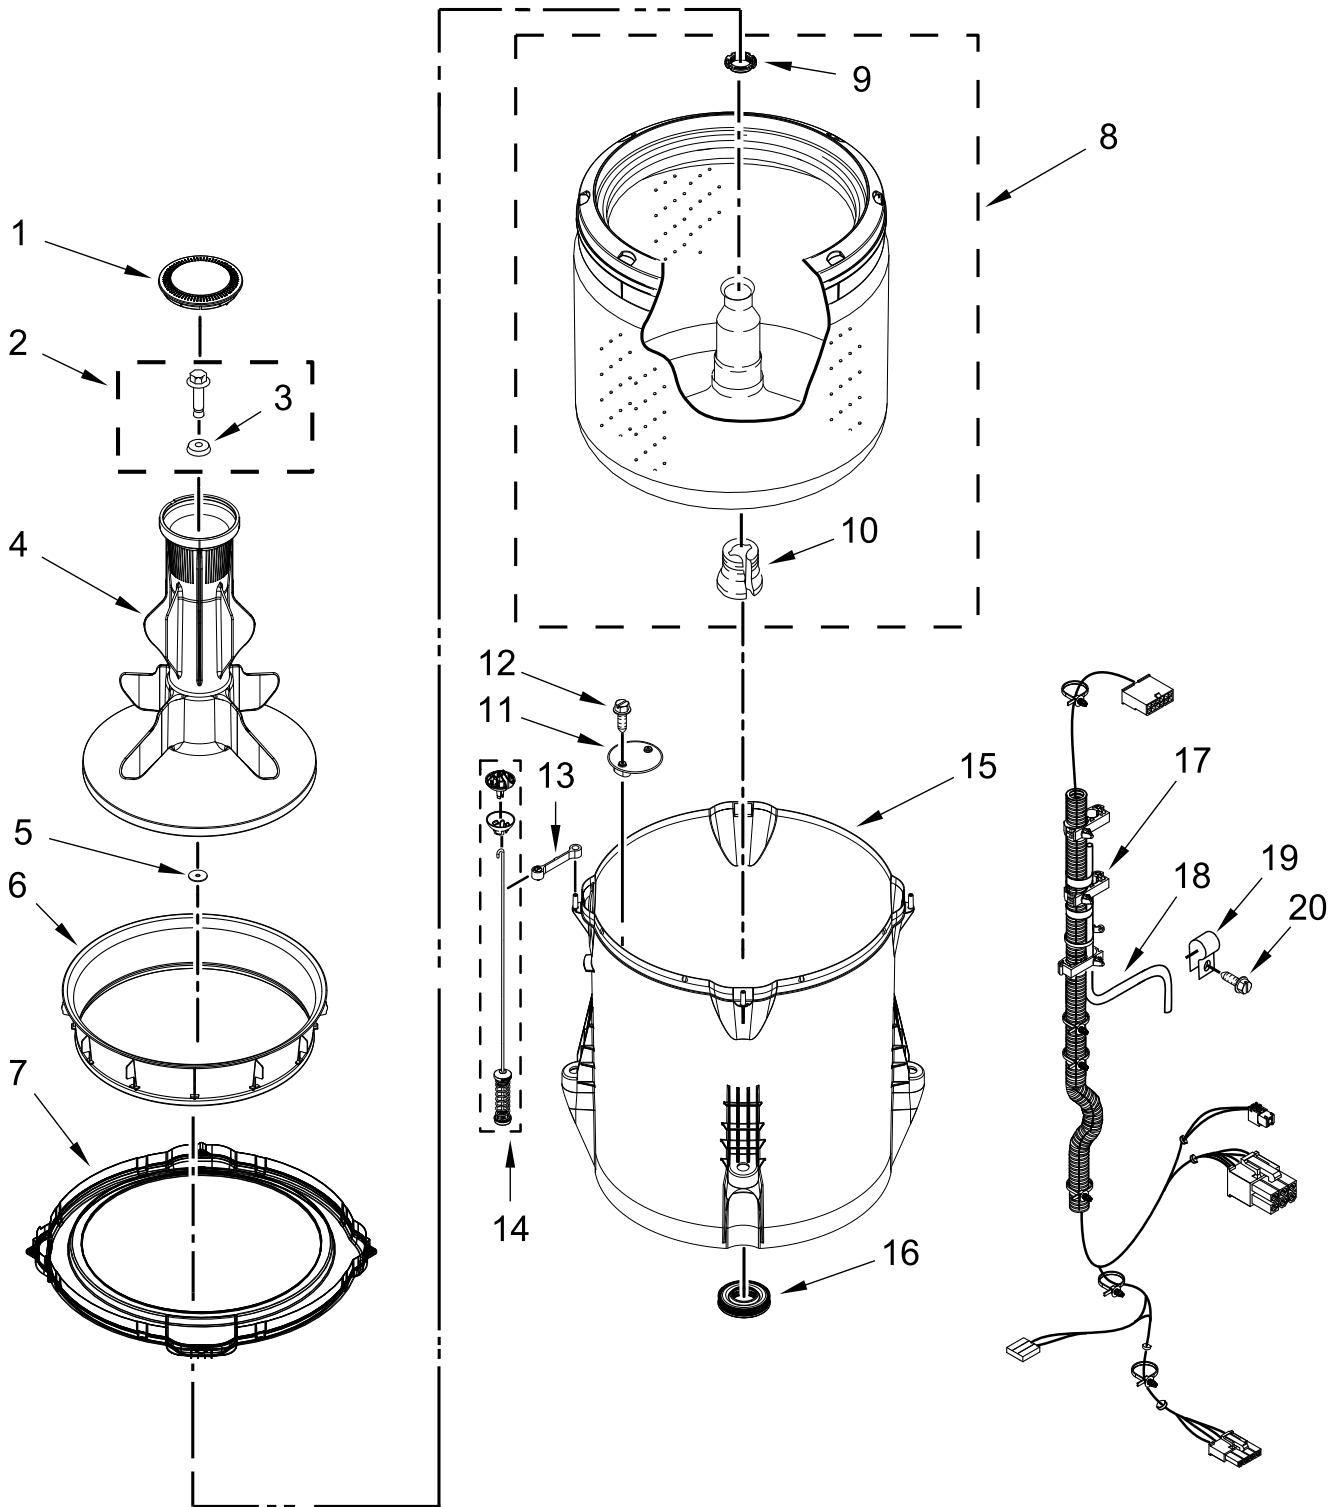

CONTROLS AND WATER INLET PARTS

CONTROLS AND WATER INLET PARTS

<u>Illus.</u> <u>No.</u>	<u>Part No.</u>	<u>Description</u>	<u>Illus.</u> <u>No.</u>	<u>Part No.</u>	<u>Description</u>	<u>Illus.</u> <u>No.</u>	<u>Part No.</u>	<u>Description</u>
1	W10461095	Console	11	W10285518	Switch, Rotary Encoder (5 Position)	23	W10510149	Bezel - PTS
2	W10131119	Screw M4X13	12	W10291184	Harness, Upper E-Star	24	W10242307	Washer, Hose
3	W10850396	Control Unit Assembly, Machine & Motor	13	W10843663	Inlet Assembly, Water	25		Hose, Water Inlet
4	W10461159	Panel, Console Rear Cover	14	W10843398	Harness, Valve		W10852720	Cold Water
5	W10660565	Screw	15	W10461117	Push Button, Start		W10852721	Hot Water
6	90767	Screw	16	W10461066	Bracket, Back	26	W10491734	Interface, Coin Slide
7	W10916256	Cord, Power	17	W10828903	Insert, Encoder Stop (7 Position)	27	W10514456	Jumper, Coin Slide Interface
8	3400076	Screw	18	W10829501	Fascia	28	W10213953	Screw
9		Assembly, Timer Knob	19	W10131123	Nut, "U"			
	W10461101	Gray	20	3390631	Screw			
10		Knob & Bumper Assembly	21	W10843661	Harness, LED			
	W10461100	Gray	22	W11032871	Relay			

BASKET AND TUB PARTS

BASKET AND TUB PARTS

<u>Illus. No.</u>	<u>Part No.</u>	<u>Description</u>	<u>Illus. No.</u>	<u>Part No.</u>	<u>Description</u>	<u>Illus. No.</u>	<u>Part No.</u>	<u>Description</u>
1	W10131111	Cap, Agitator	10	W10198148	Block, Basket Drive	17	W10843660	Harness, Lower (Includes Pressure Hose)
2	W10003790	Screw and Washer	11	W10215093	Filter, Drain Pump			
3	3949550	Washer	12	8533928	Screw	18	W10531633	Hose, Pressure Switch
4	W10131112	Agitator	13	W10839119	Strap, Snubber	19	W10005430	Clamp, Cable
5	W10755559	Rubber Washer, Impeller	14	W10821942	Damper Assembly, Tub Suspension (Set Of 4-Includes Suspension Balls and Suspension Bushings)	20	8533943	Screw
6	W10424289	Adapter, Balance Ring						
7	W10461196	Ring, Tub						
8	W10389330	Basket Assembly	15	W10238320	Tub			
9	21366	Nut, Spanner	16	W10424291	Seal, Tub			