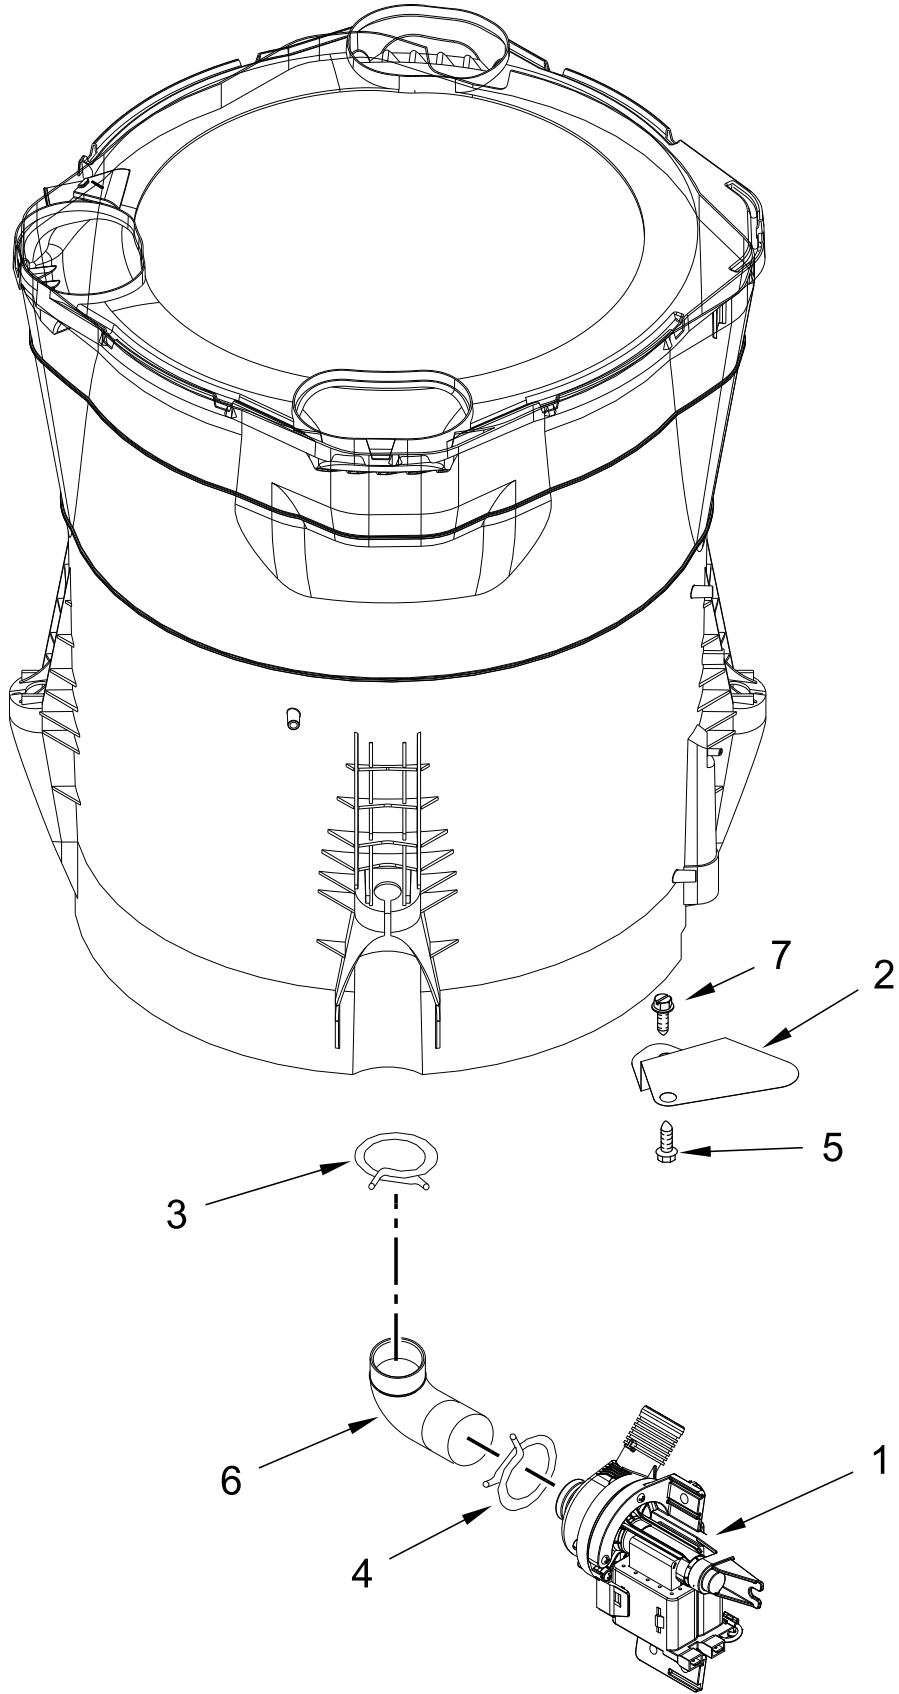

PUMP PARTS

PUMP PARTS

<u>Illus.</u> <u>No.</u>	<u>Part No.</u>	<u>Description</u>
1	W10581874	Pump Assembly, Drain
2	W10894129	Shield, Heat

<u>Illus.</u> <u>No.</u>	<u>Part No.</u>	<u>Description</u>
3	W10142630	Clamp, Hose
4	8317496	Clamp, Hose
5	W10004910	Screw

<u>Illus.</u> <u>No.</u>	<u>Part No.</u>	<u>Description</u>
6	W10763259	Hose, Tub to Pump
7	W10238319	Screw